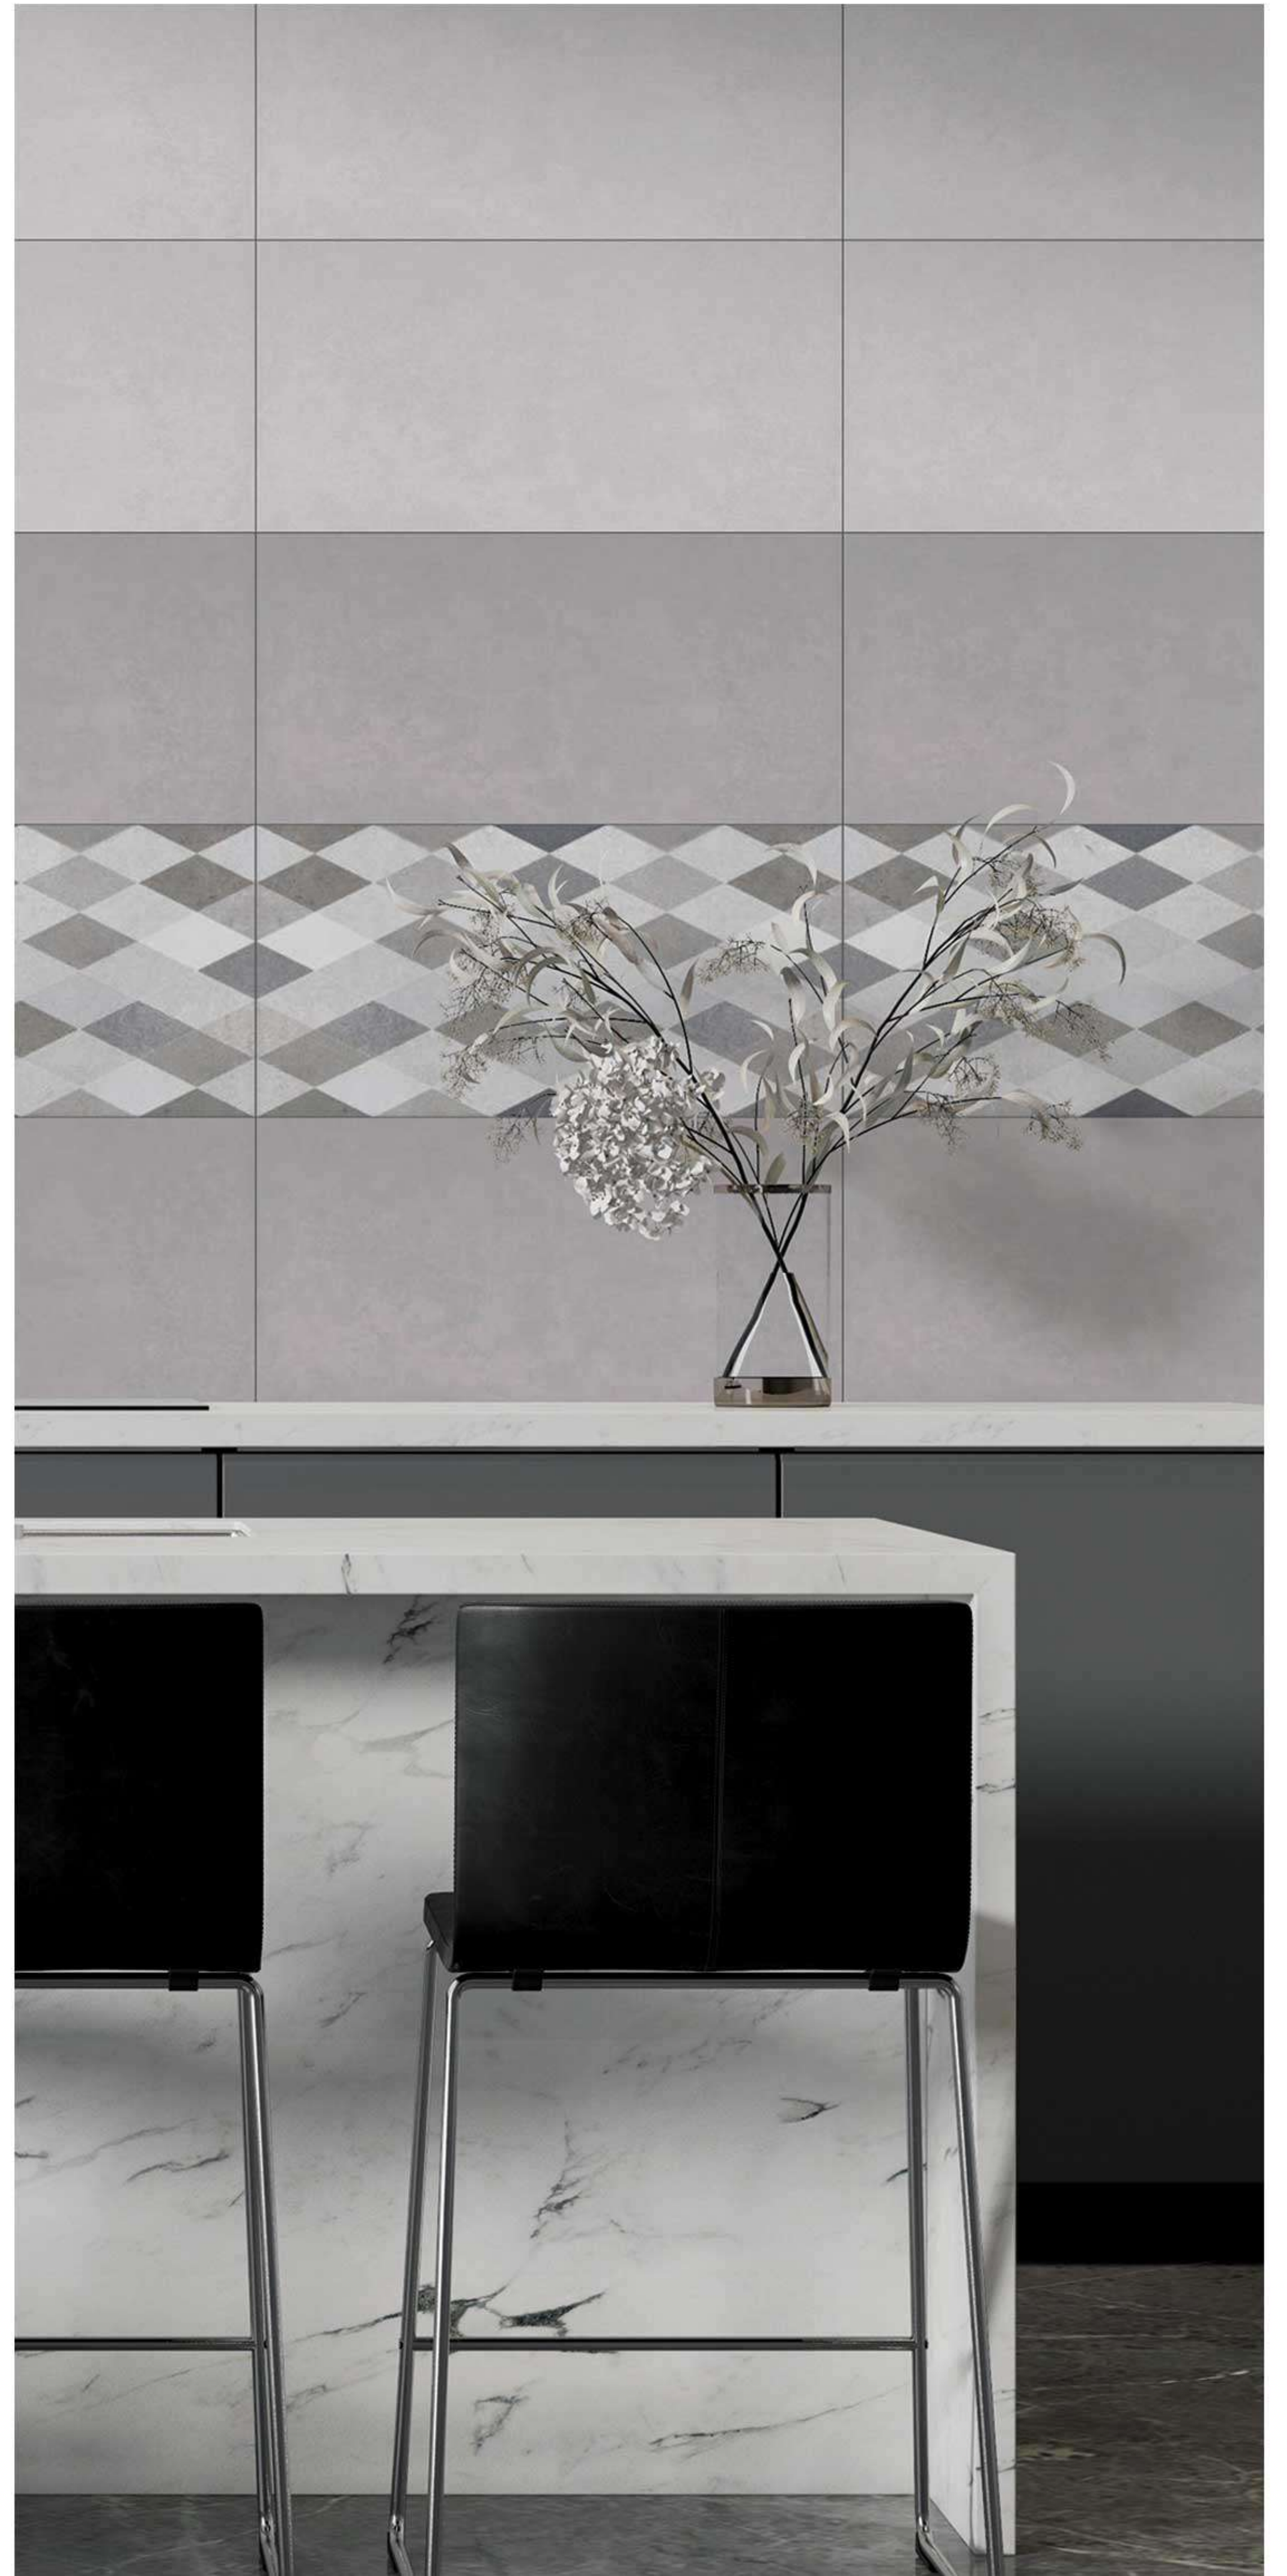

Cementa Grey Light 300x300mm Floor Tile

Canberra Grey 300x600mm Wall Tile

Canberra Grey Decor 300x600mm Wall Tile

Canberra Grey 300x300mm Floor Tile

Cromata Beige 300x600mm Wall Tile

Cromata Beige Light 300x600mm Wall Tile