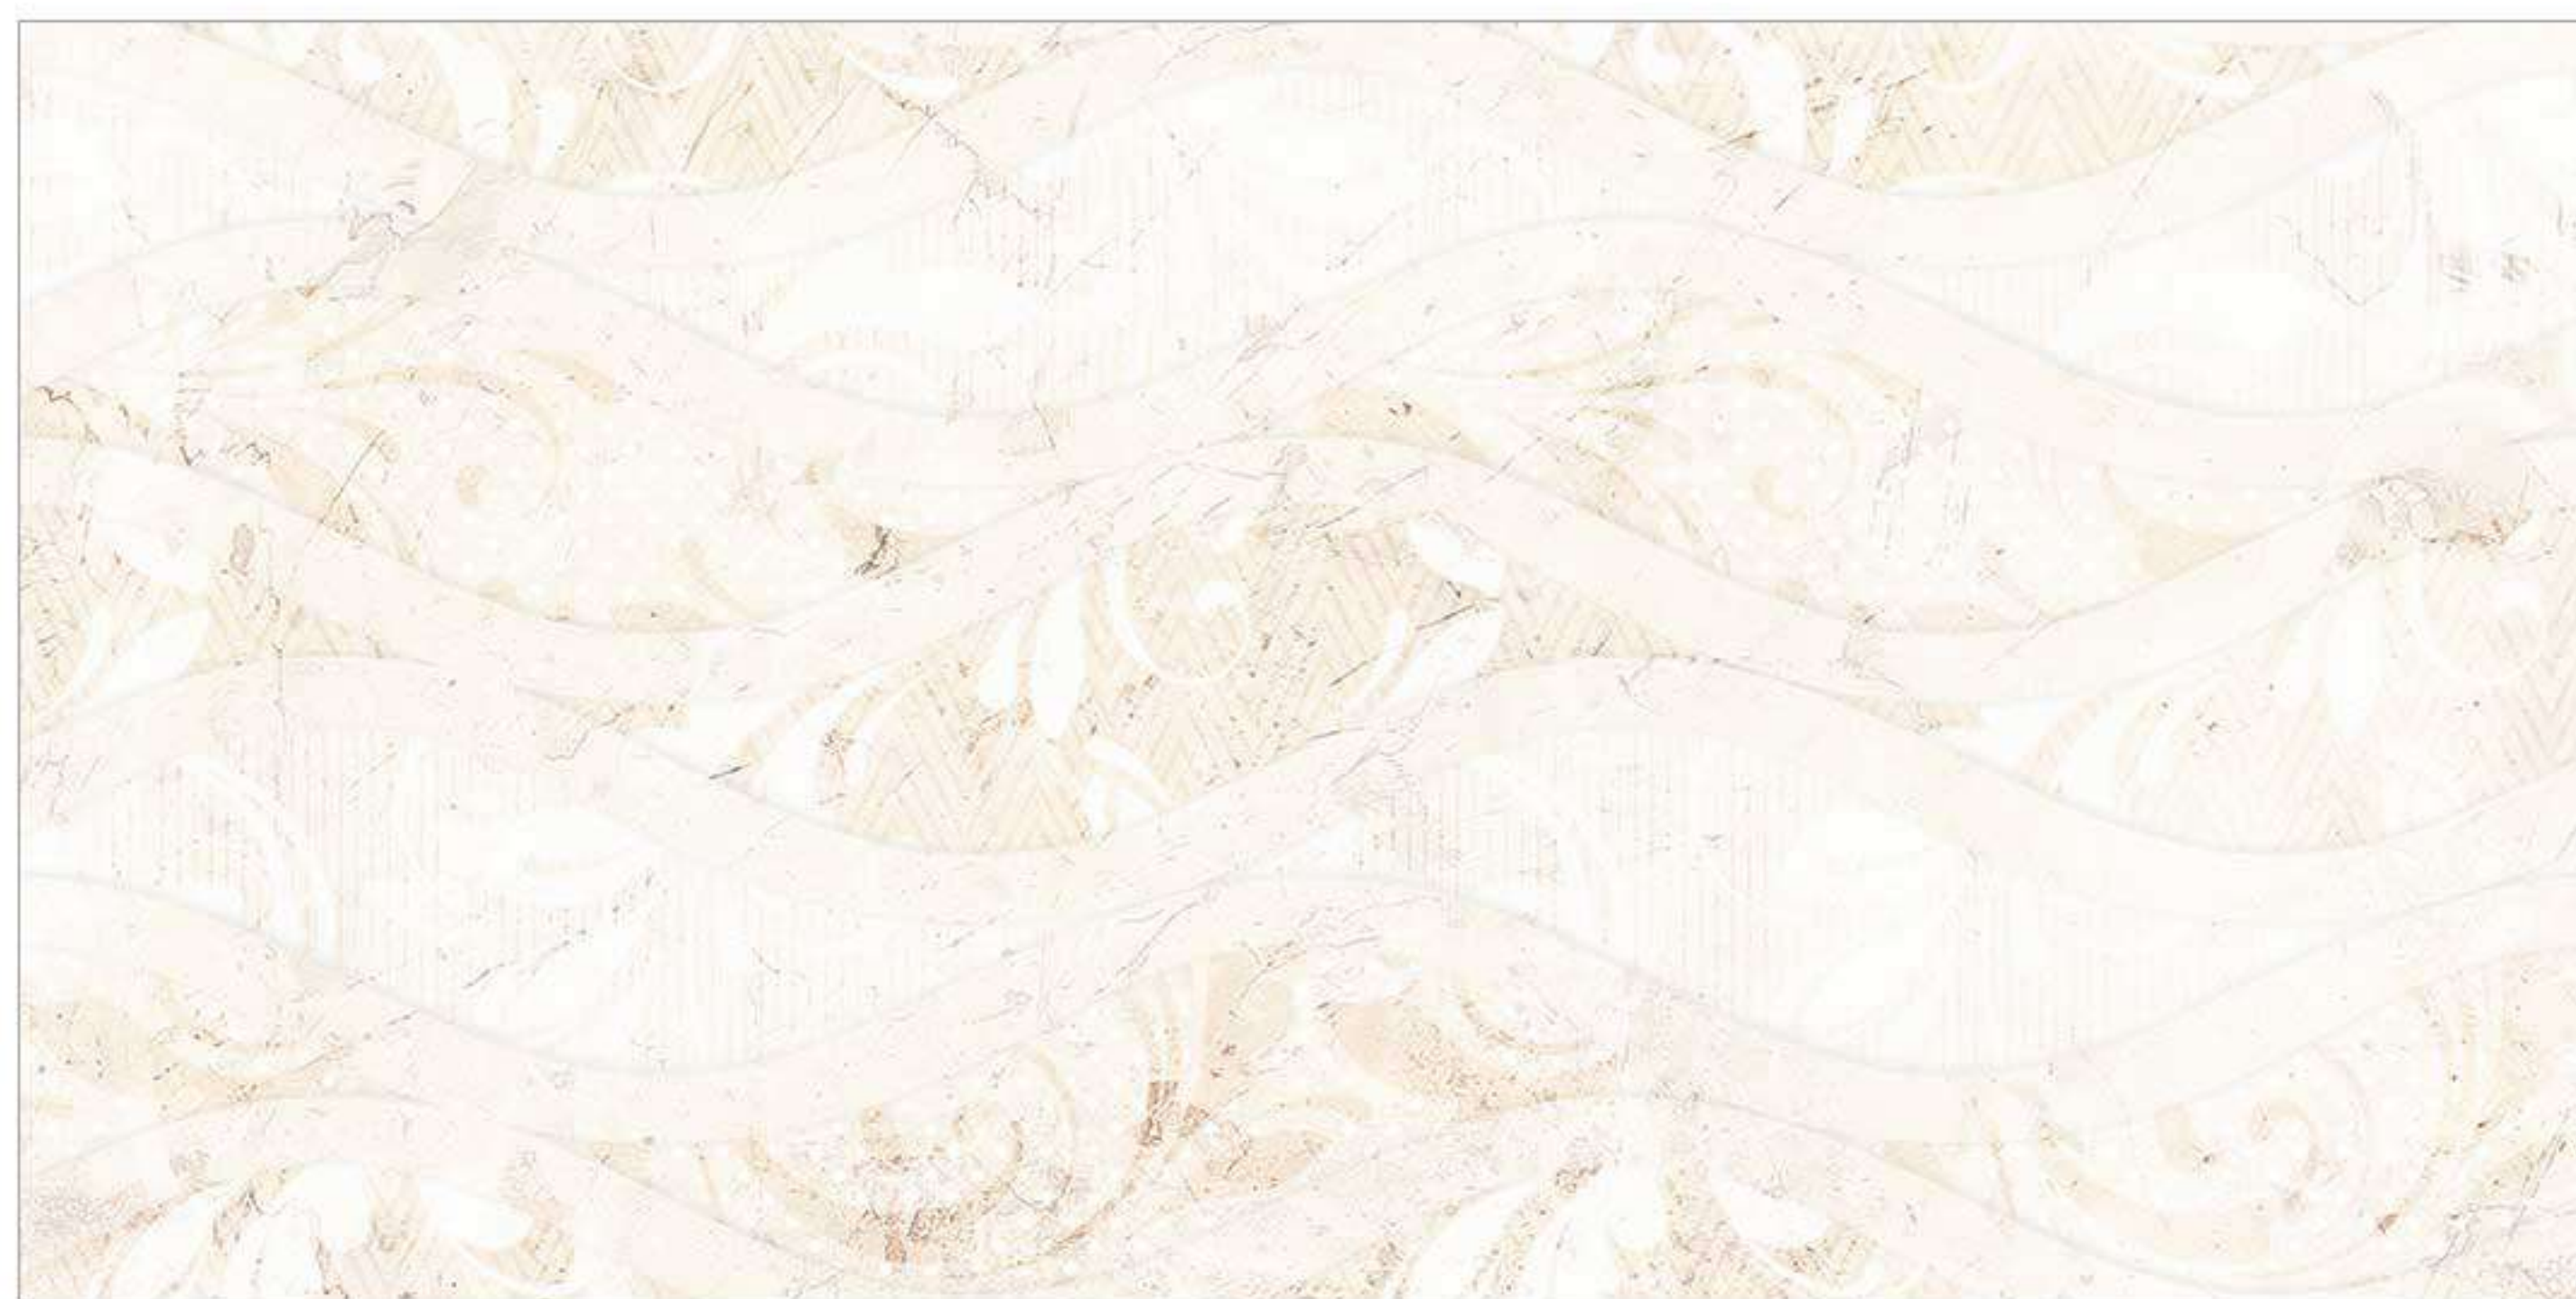

Damask Grey Face 4 300x600mm Wall Tile

Damask Grey Decor 300x600mm Wall Tile

Damask Grey 300x300mm Floor Tile

Genis Beige 300x600mm Wall Tile

Genis Grey 300x600mm Wall Tile

Genis Beige Decor 300x600mm Wall Tile