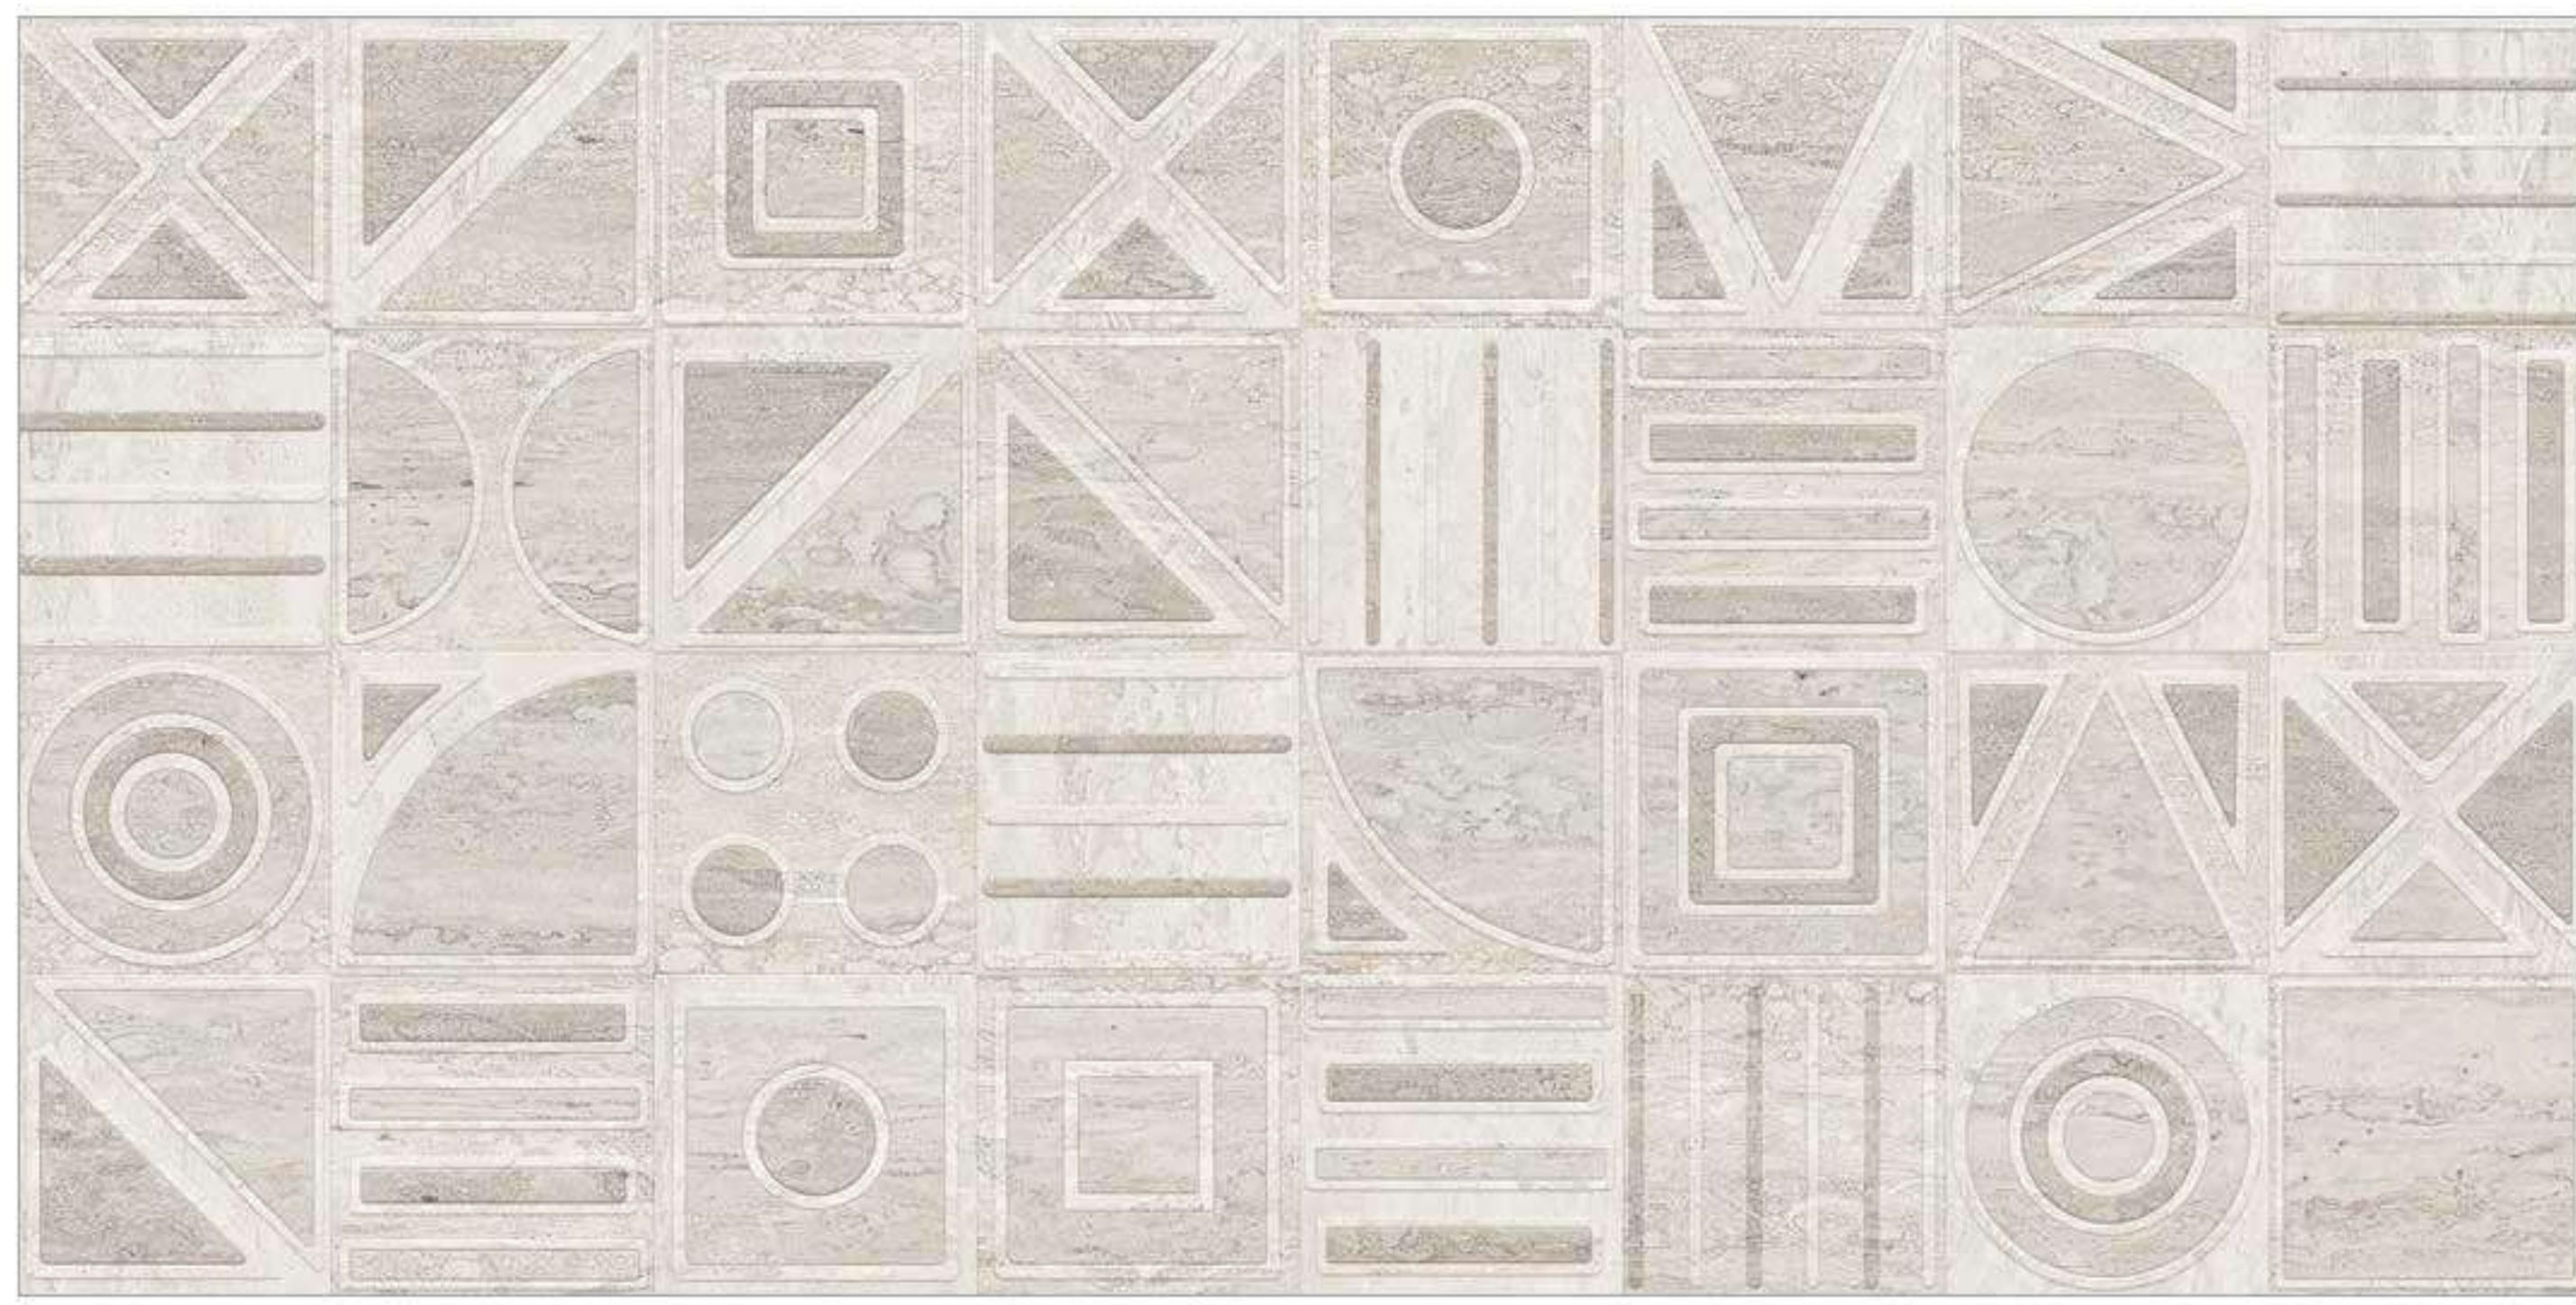

Symi Grey Light Decor 300x600mm Wall Tile