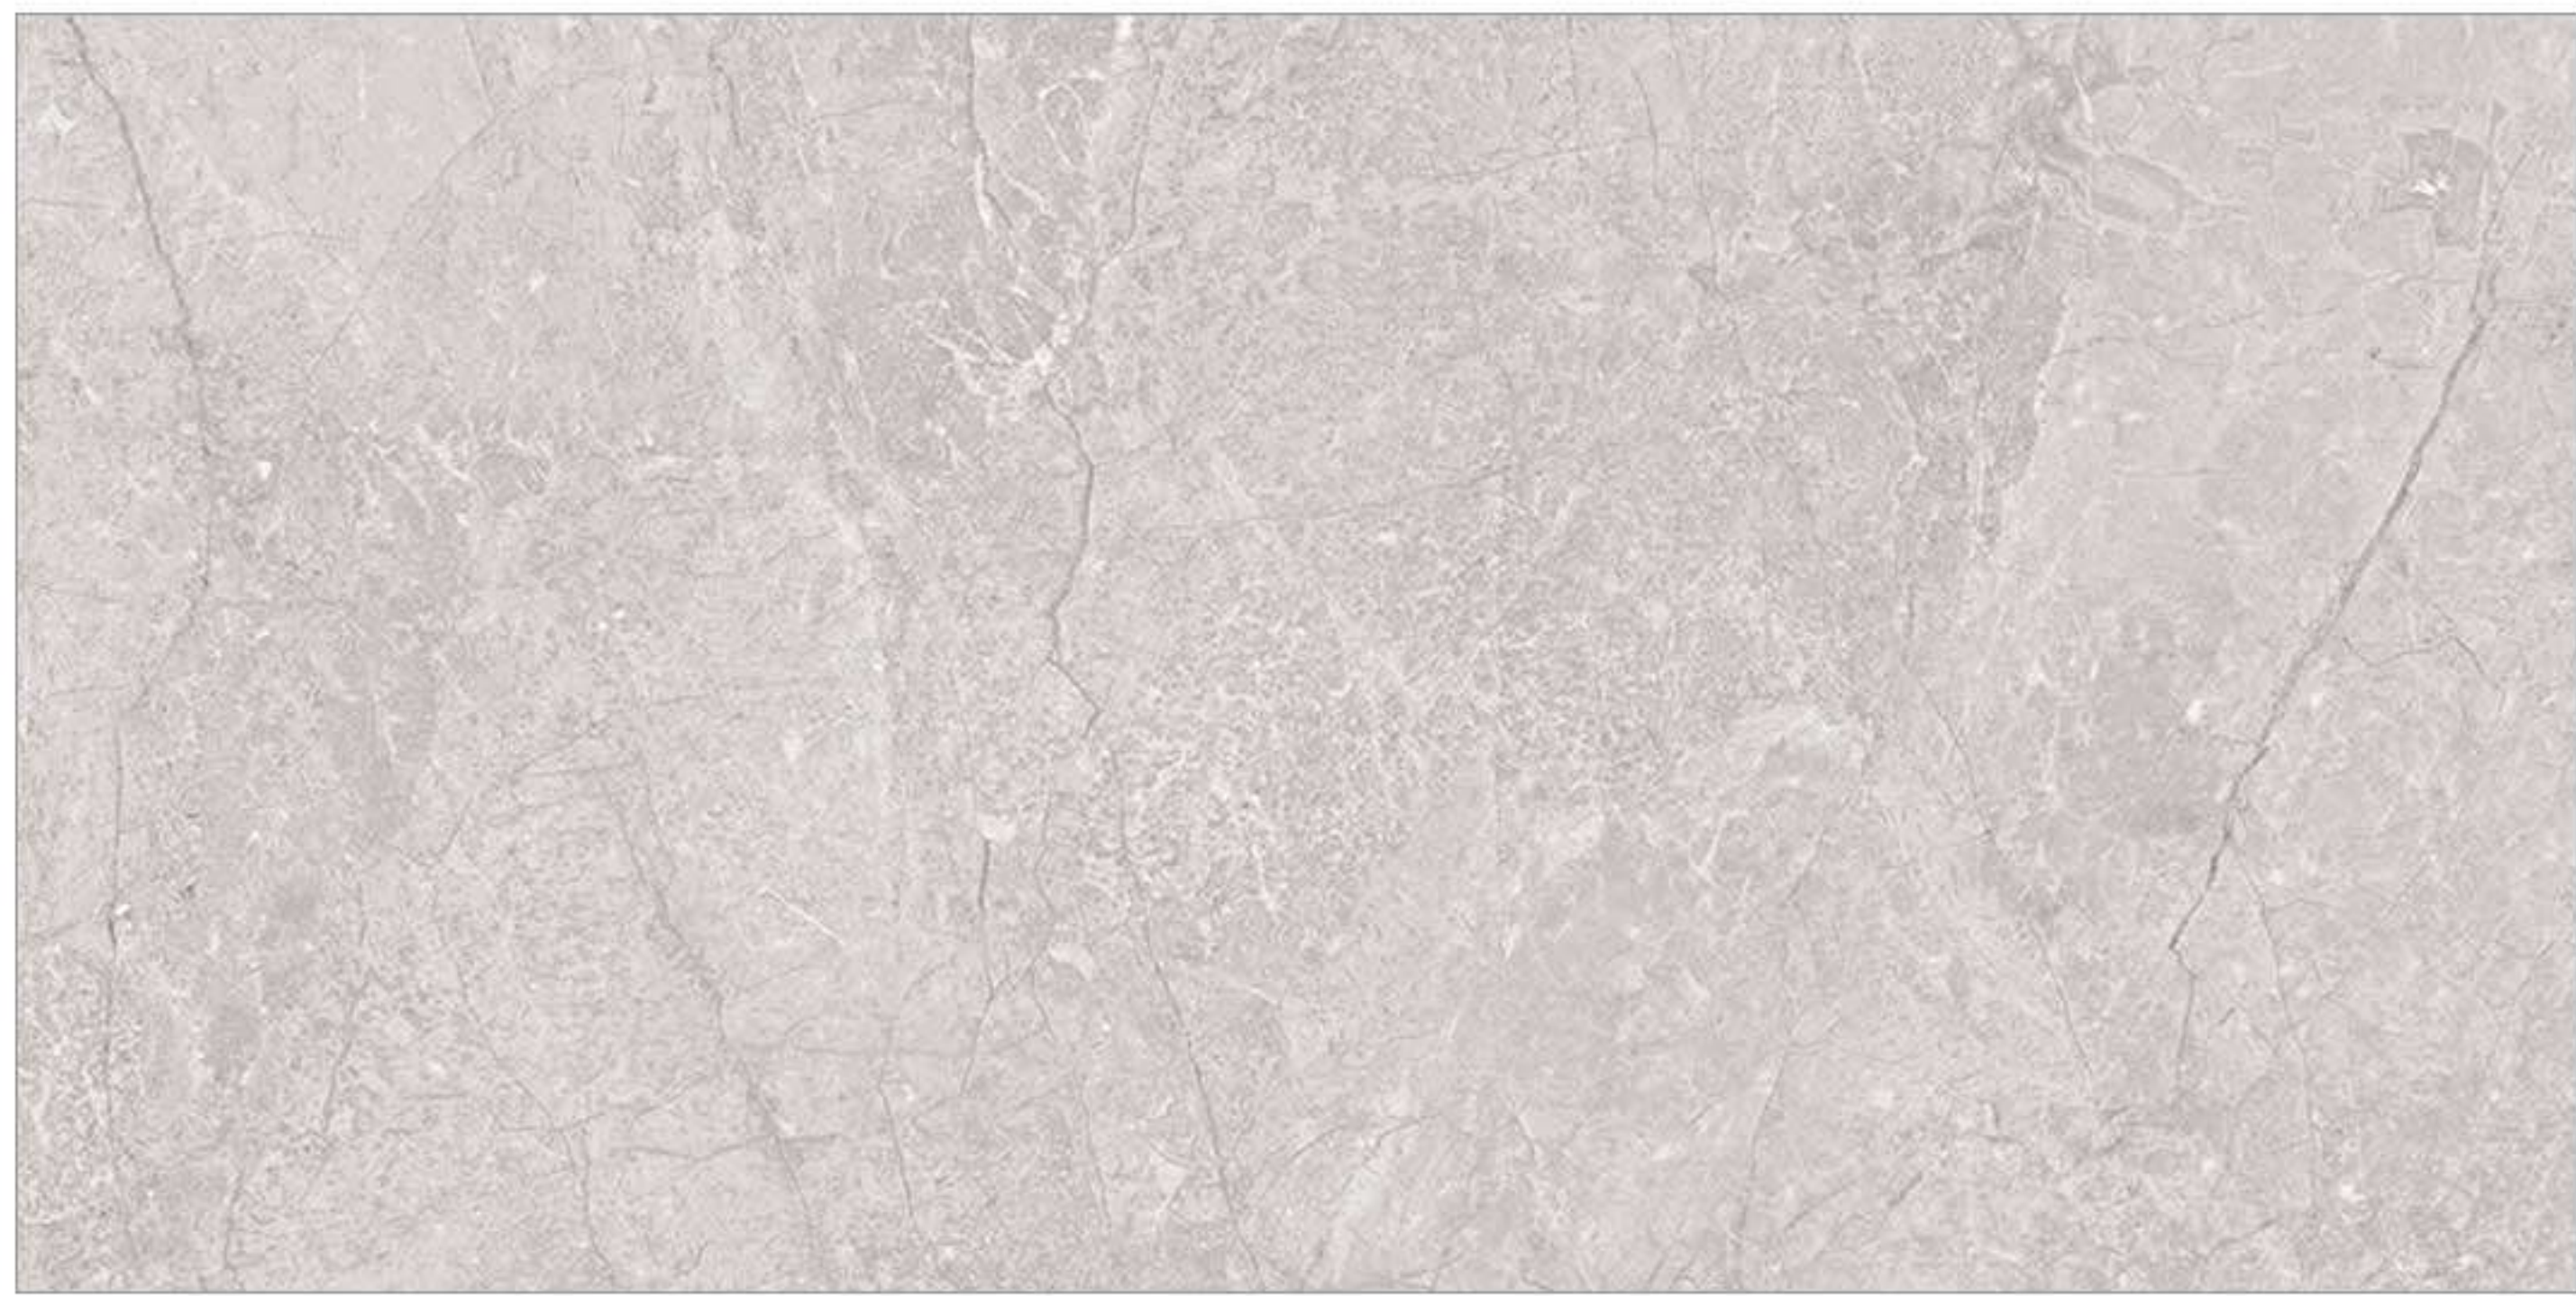

# EVOQUE

Evoque Beige Dark 300x600mm Wall Tile

Evoque Beige Light 300x600mm Wall Tile

Evoque Beige Decor 1 300x600mm Wall Tile

Evoque Beige Dark 300x300mm Floor Tile

Fabius Grey Dark 300x600mm Wall Tile

Fabius Grey Decor 2 300x600mm Wall Tile