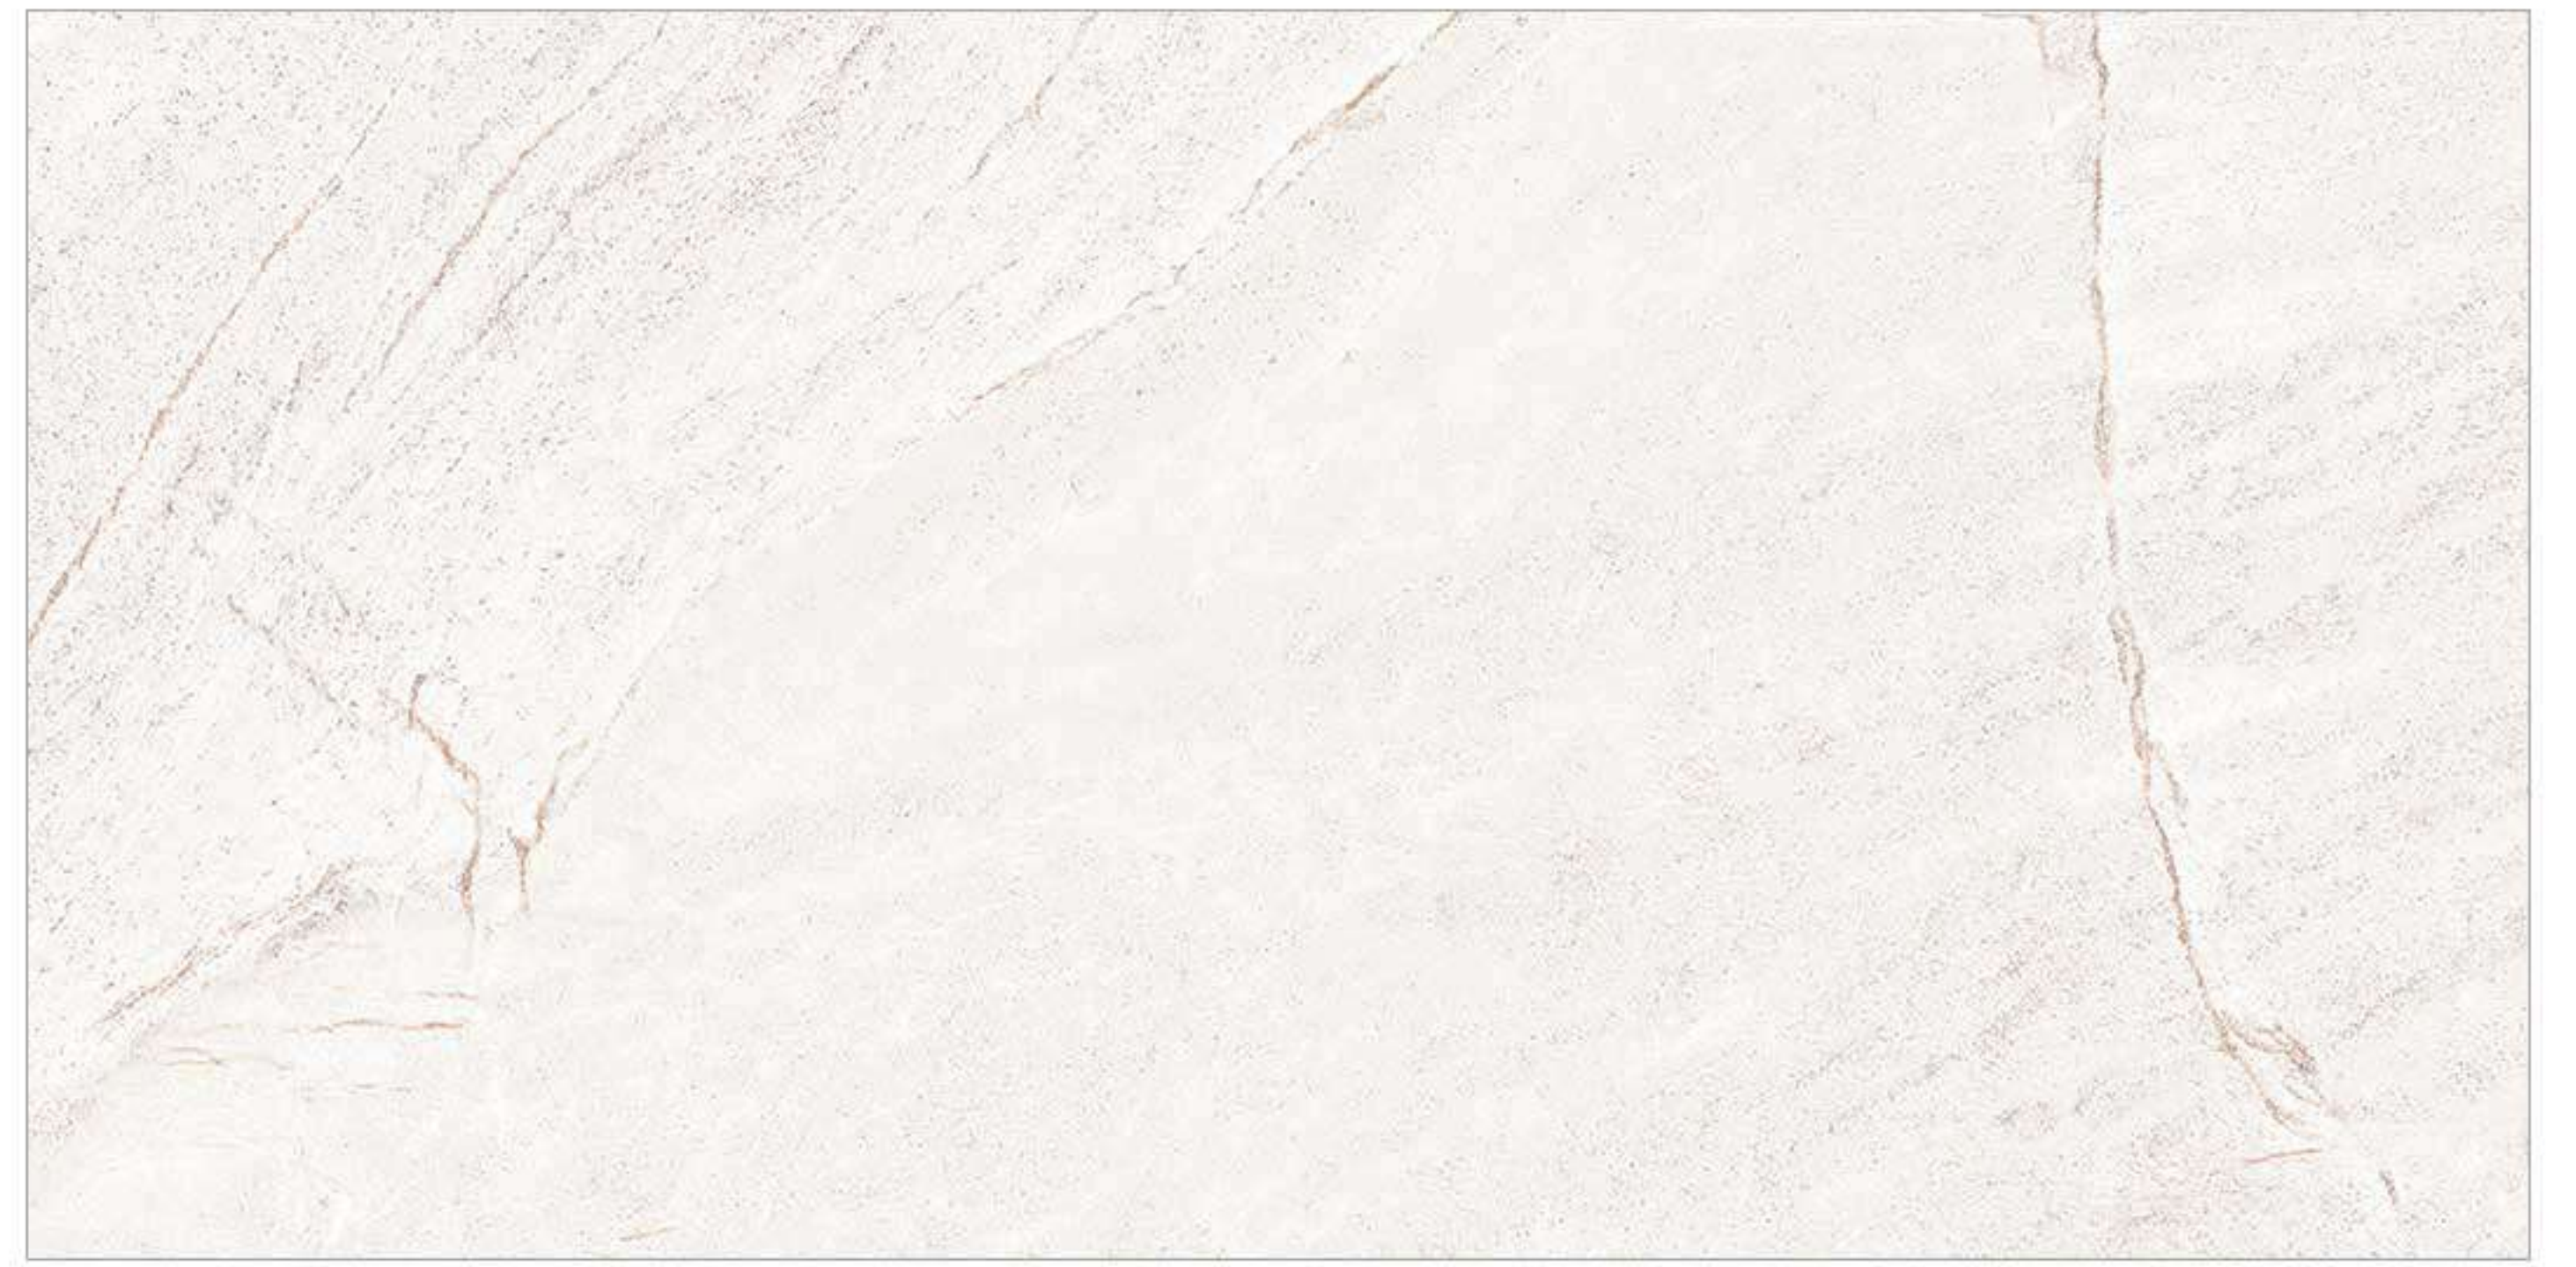

Taghit Beige Face 4 300x600mm Wall Tile