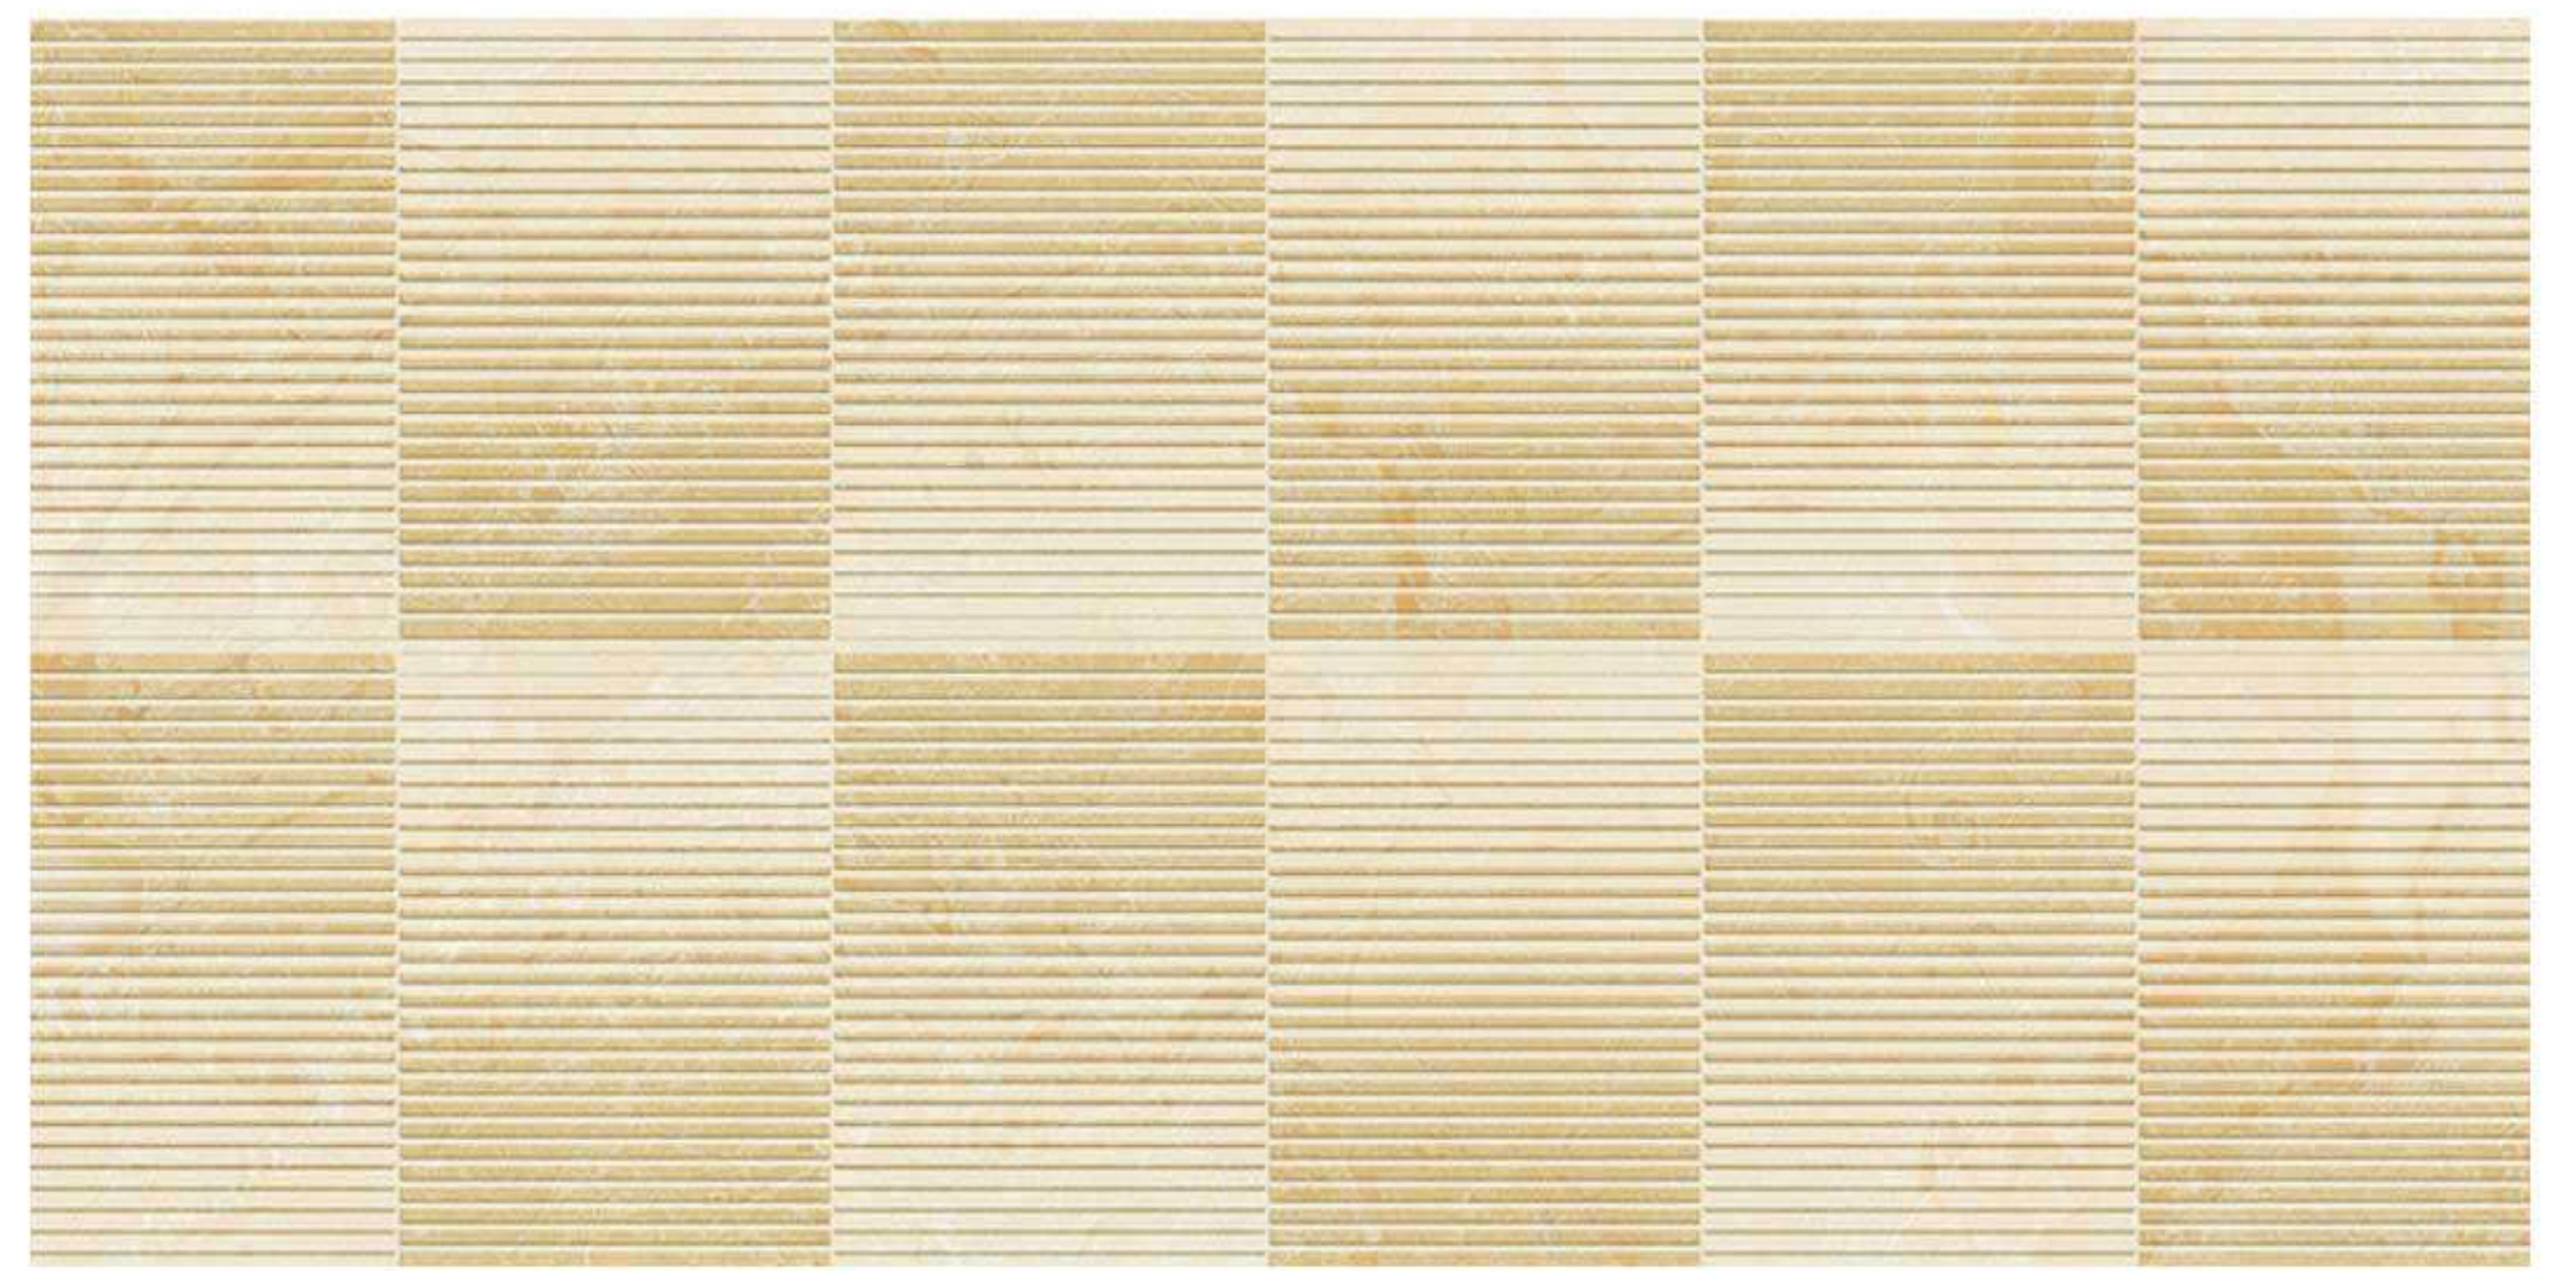

Nexa Brown 300x300mm Floor Tile

Nitro Grey Dark 300x600mm Wall Tile

Nitro Beige Dark 300x600mm Wall Tile

Nitro Grey Light 300x600mm Wall Tile

Nitro Beige Light 300x600mm Wall Tile

Nitro Grey Decor 300x600mm Wall Tile