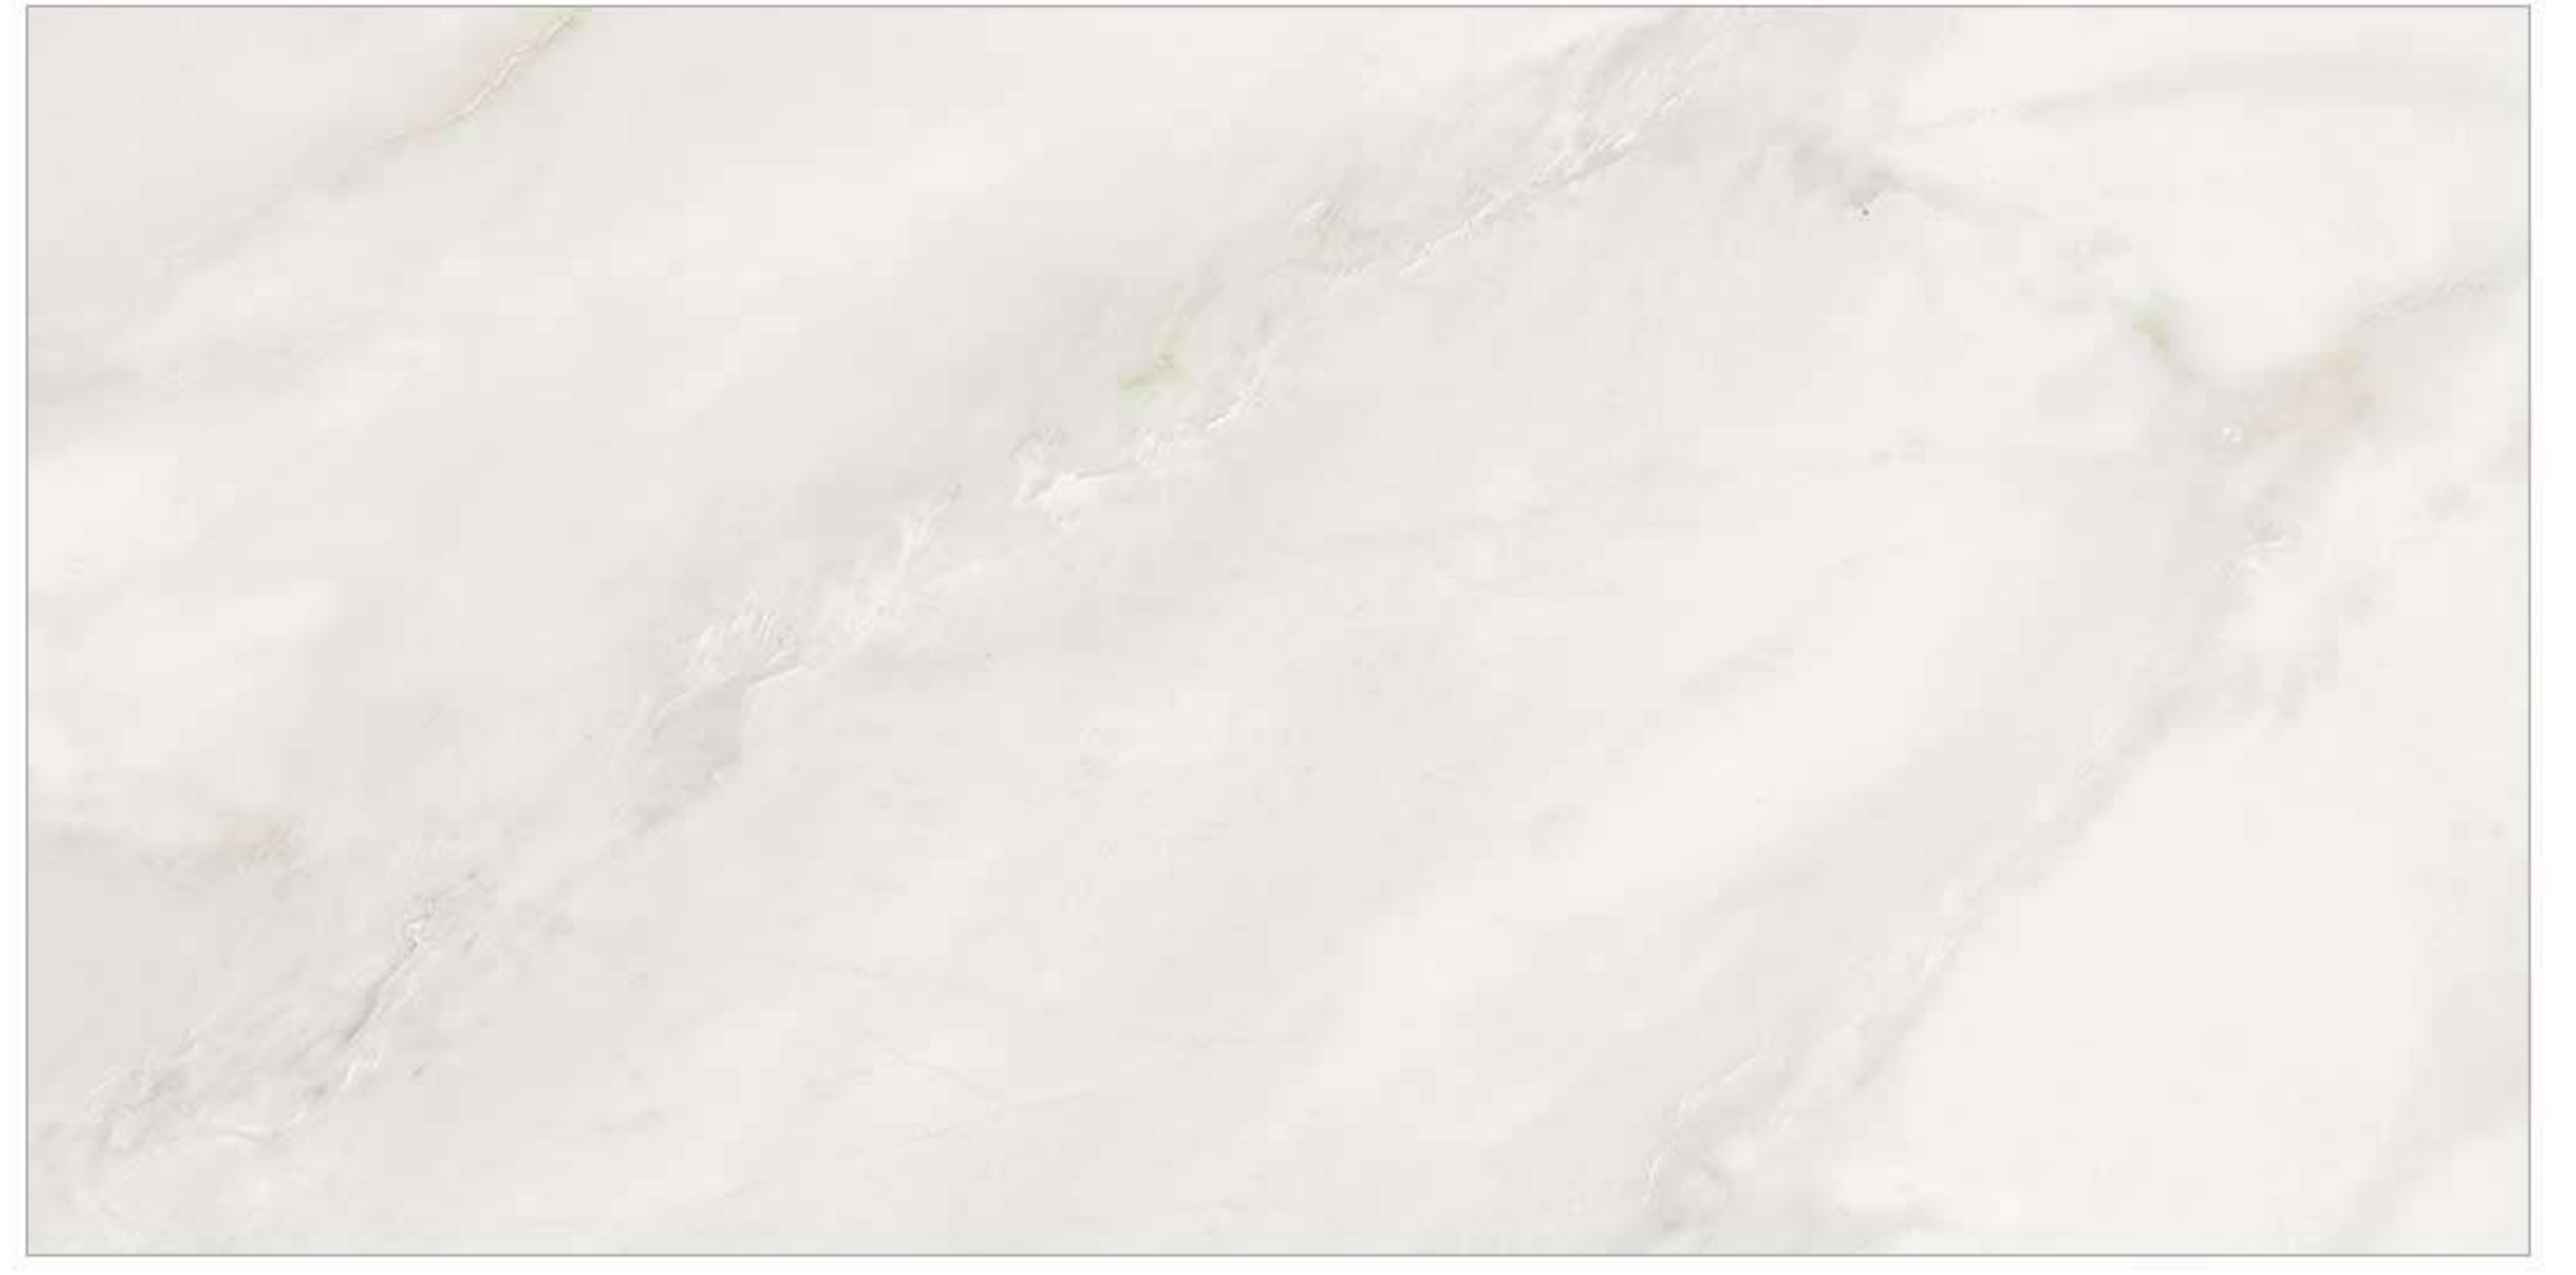

Sansa Grey Light Face 2 300x600mm Wall Tile

Sansa Grey Dark Decor 300x600mm Wall Tile

Sansa Grey Light Decor 300x600mm Wall Tile

Sansa Grey Dark 300x300mm Floor Tile

Sansa Grey Light 300x300mm Floor Tile

Nuva Cream Face 1 300x600mm Wall Tile