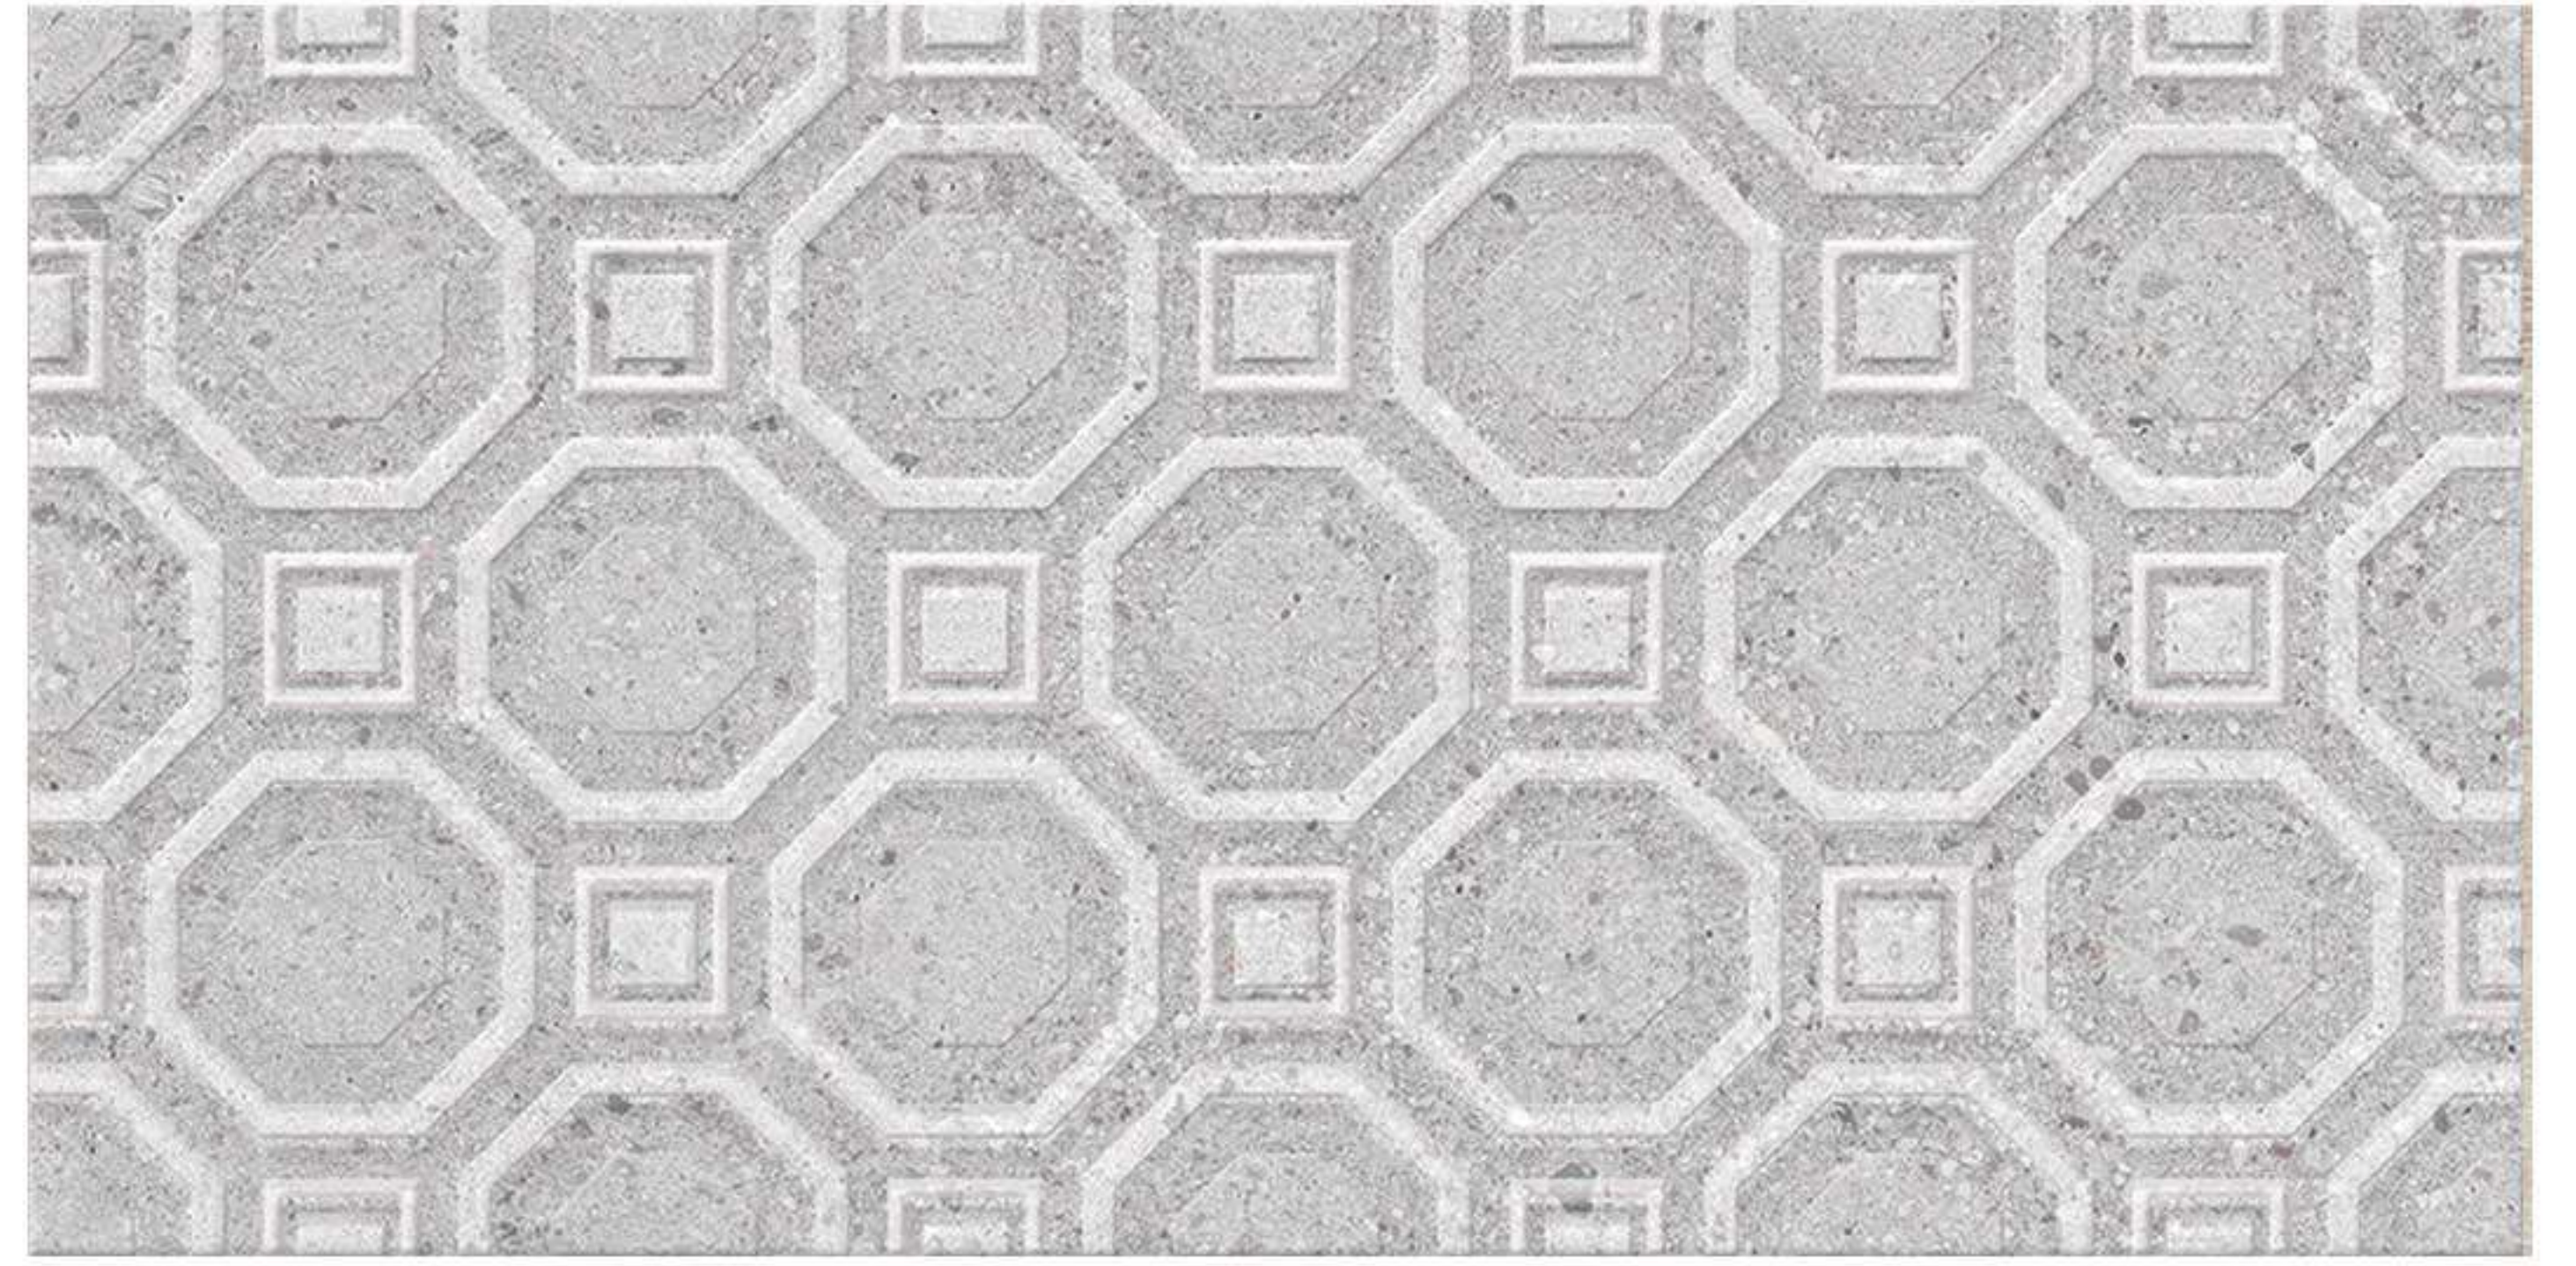

Tale Grey Decor 300x600mm Wall Tile

Tale Grey 300x300mm Floor Tile

Tasman White 300x600mm Wall Tile

Tasman White Decor 300x600mm Wall Tile

Tasman White 300x300mm Floor Tile

Sybaris Grey 300x600mm Wall Tile