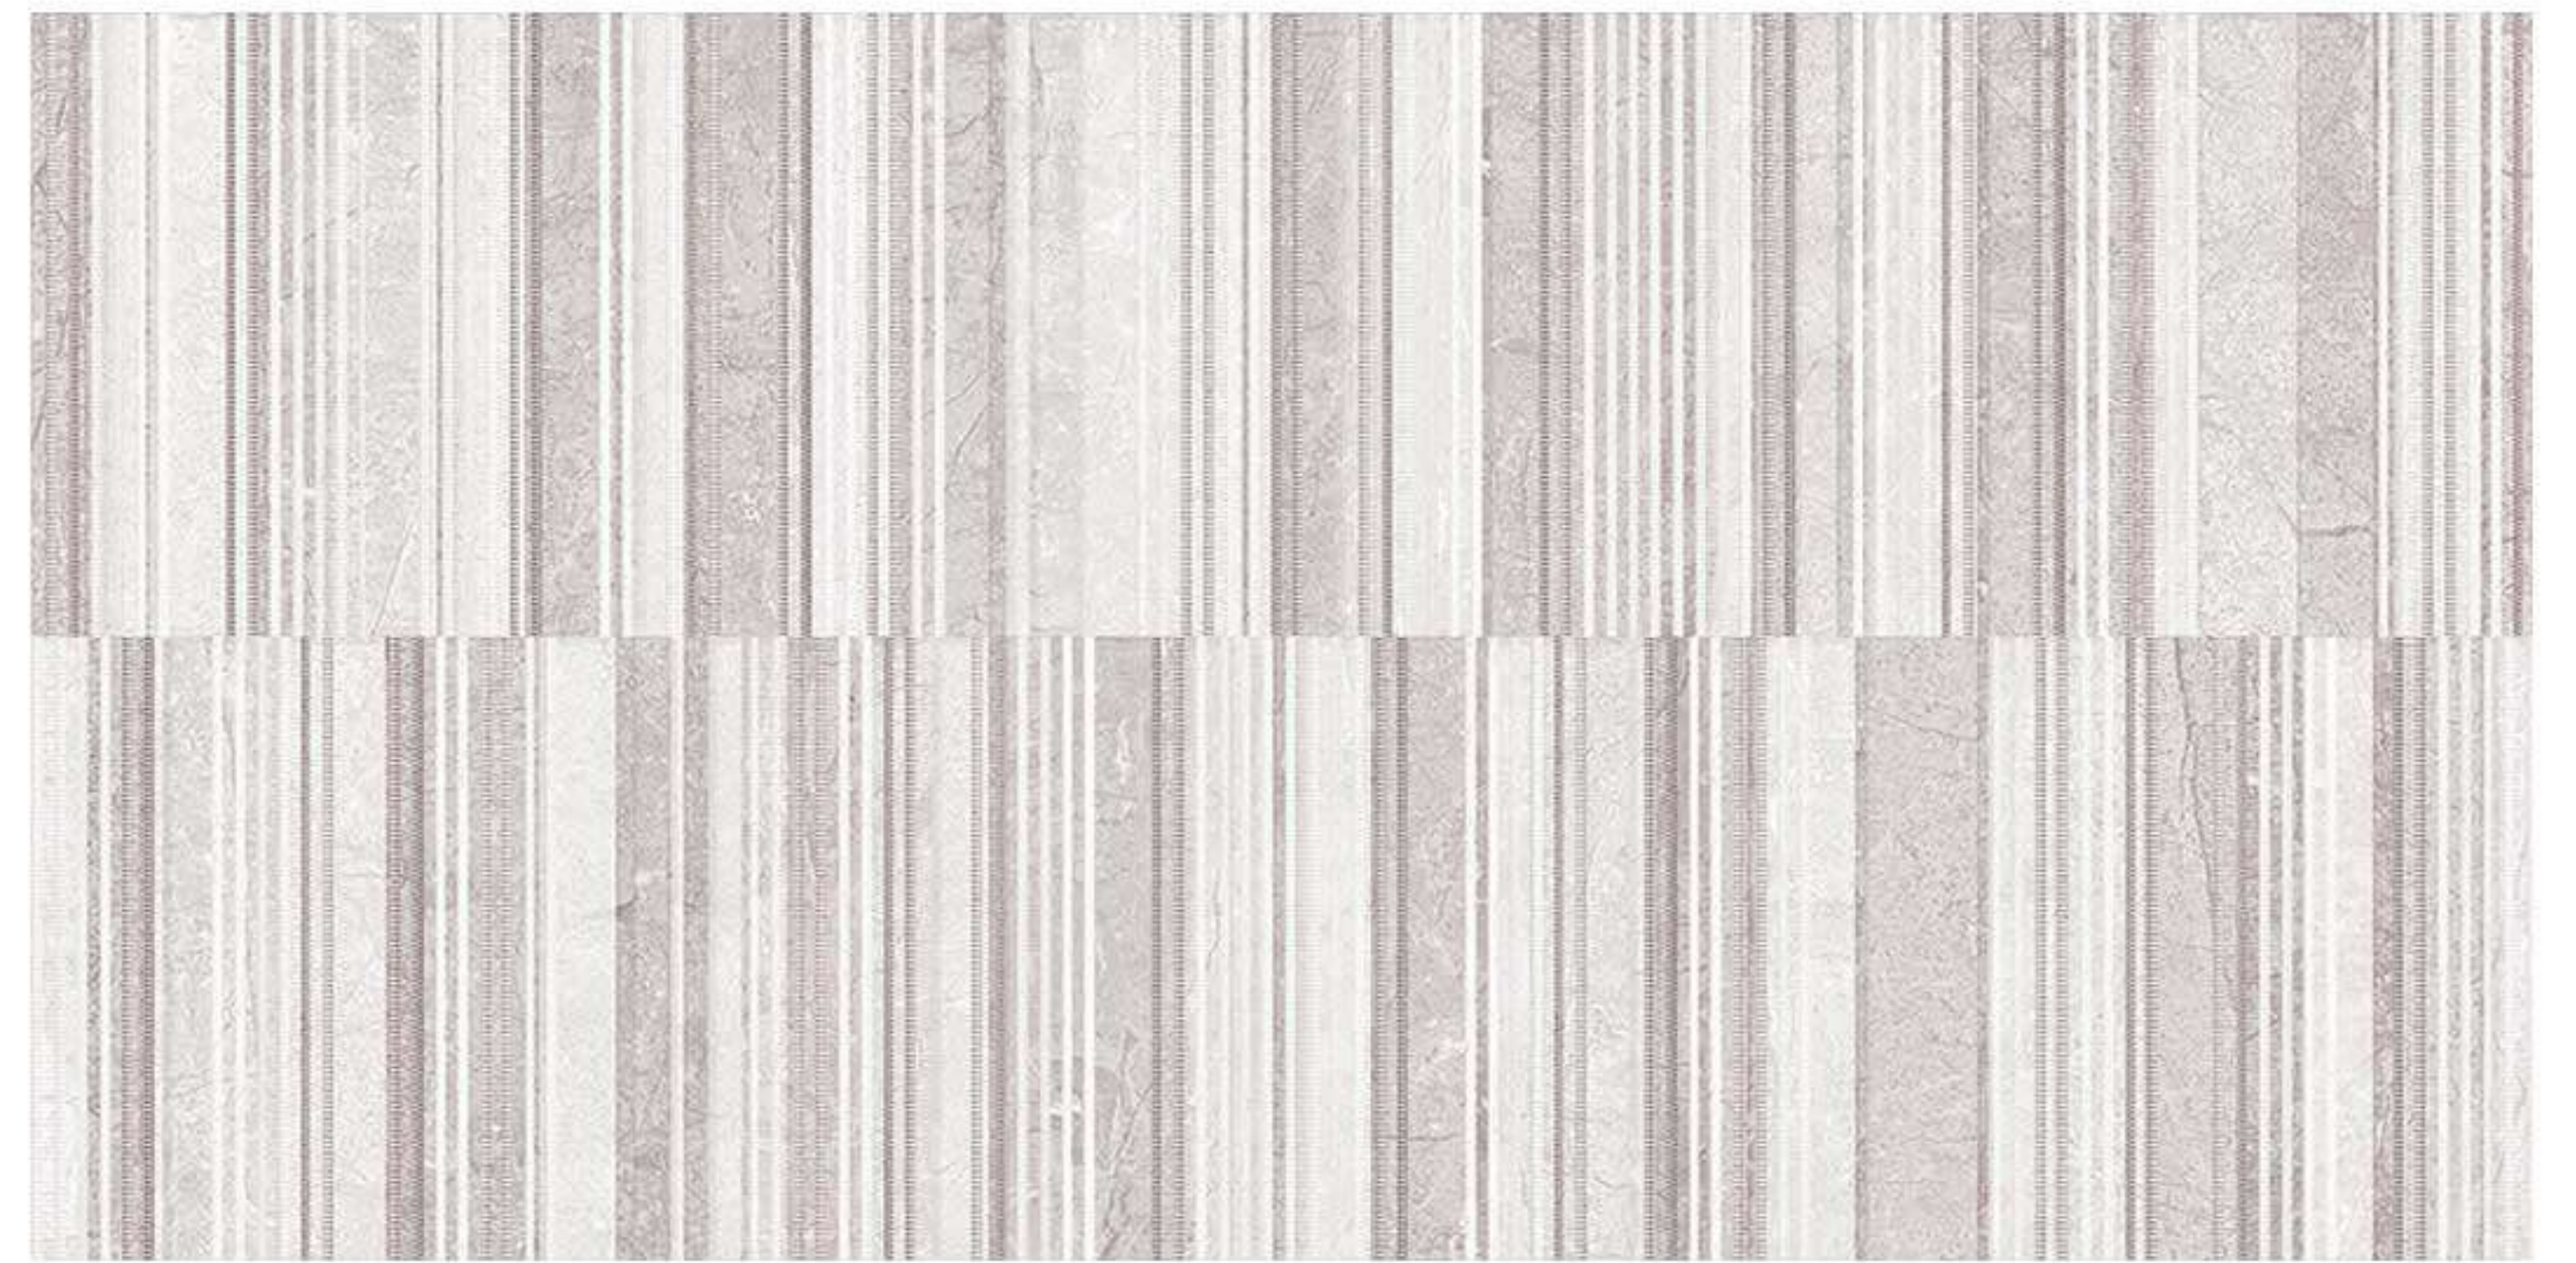

# EVOQUE

Evoque Beige Dark 300x600mm Wall Tile

Evoque Beige Light 300x600mm Wall Tile

Evoque Beige Decor 1 300x600mm Wall Tile

Evoque Beige Dark 300x300mm Floor Tile

Fabius Grey Dark 300x600mm Wall Tile

Fabius Grey Decor 2 300x600mm Wall Tile