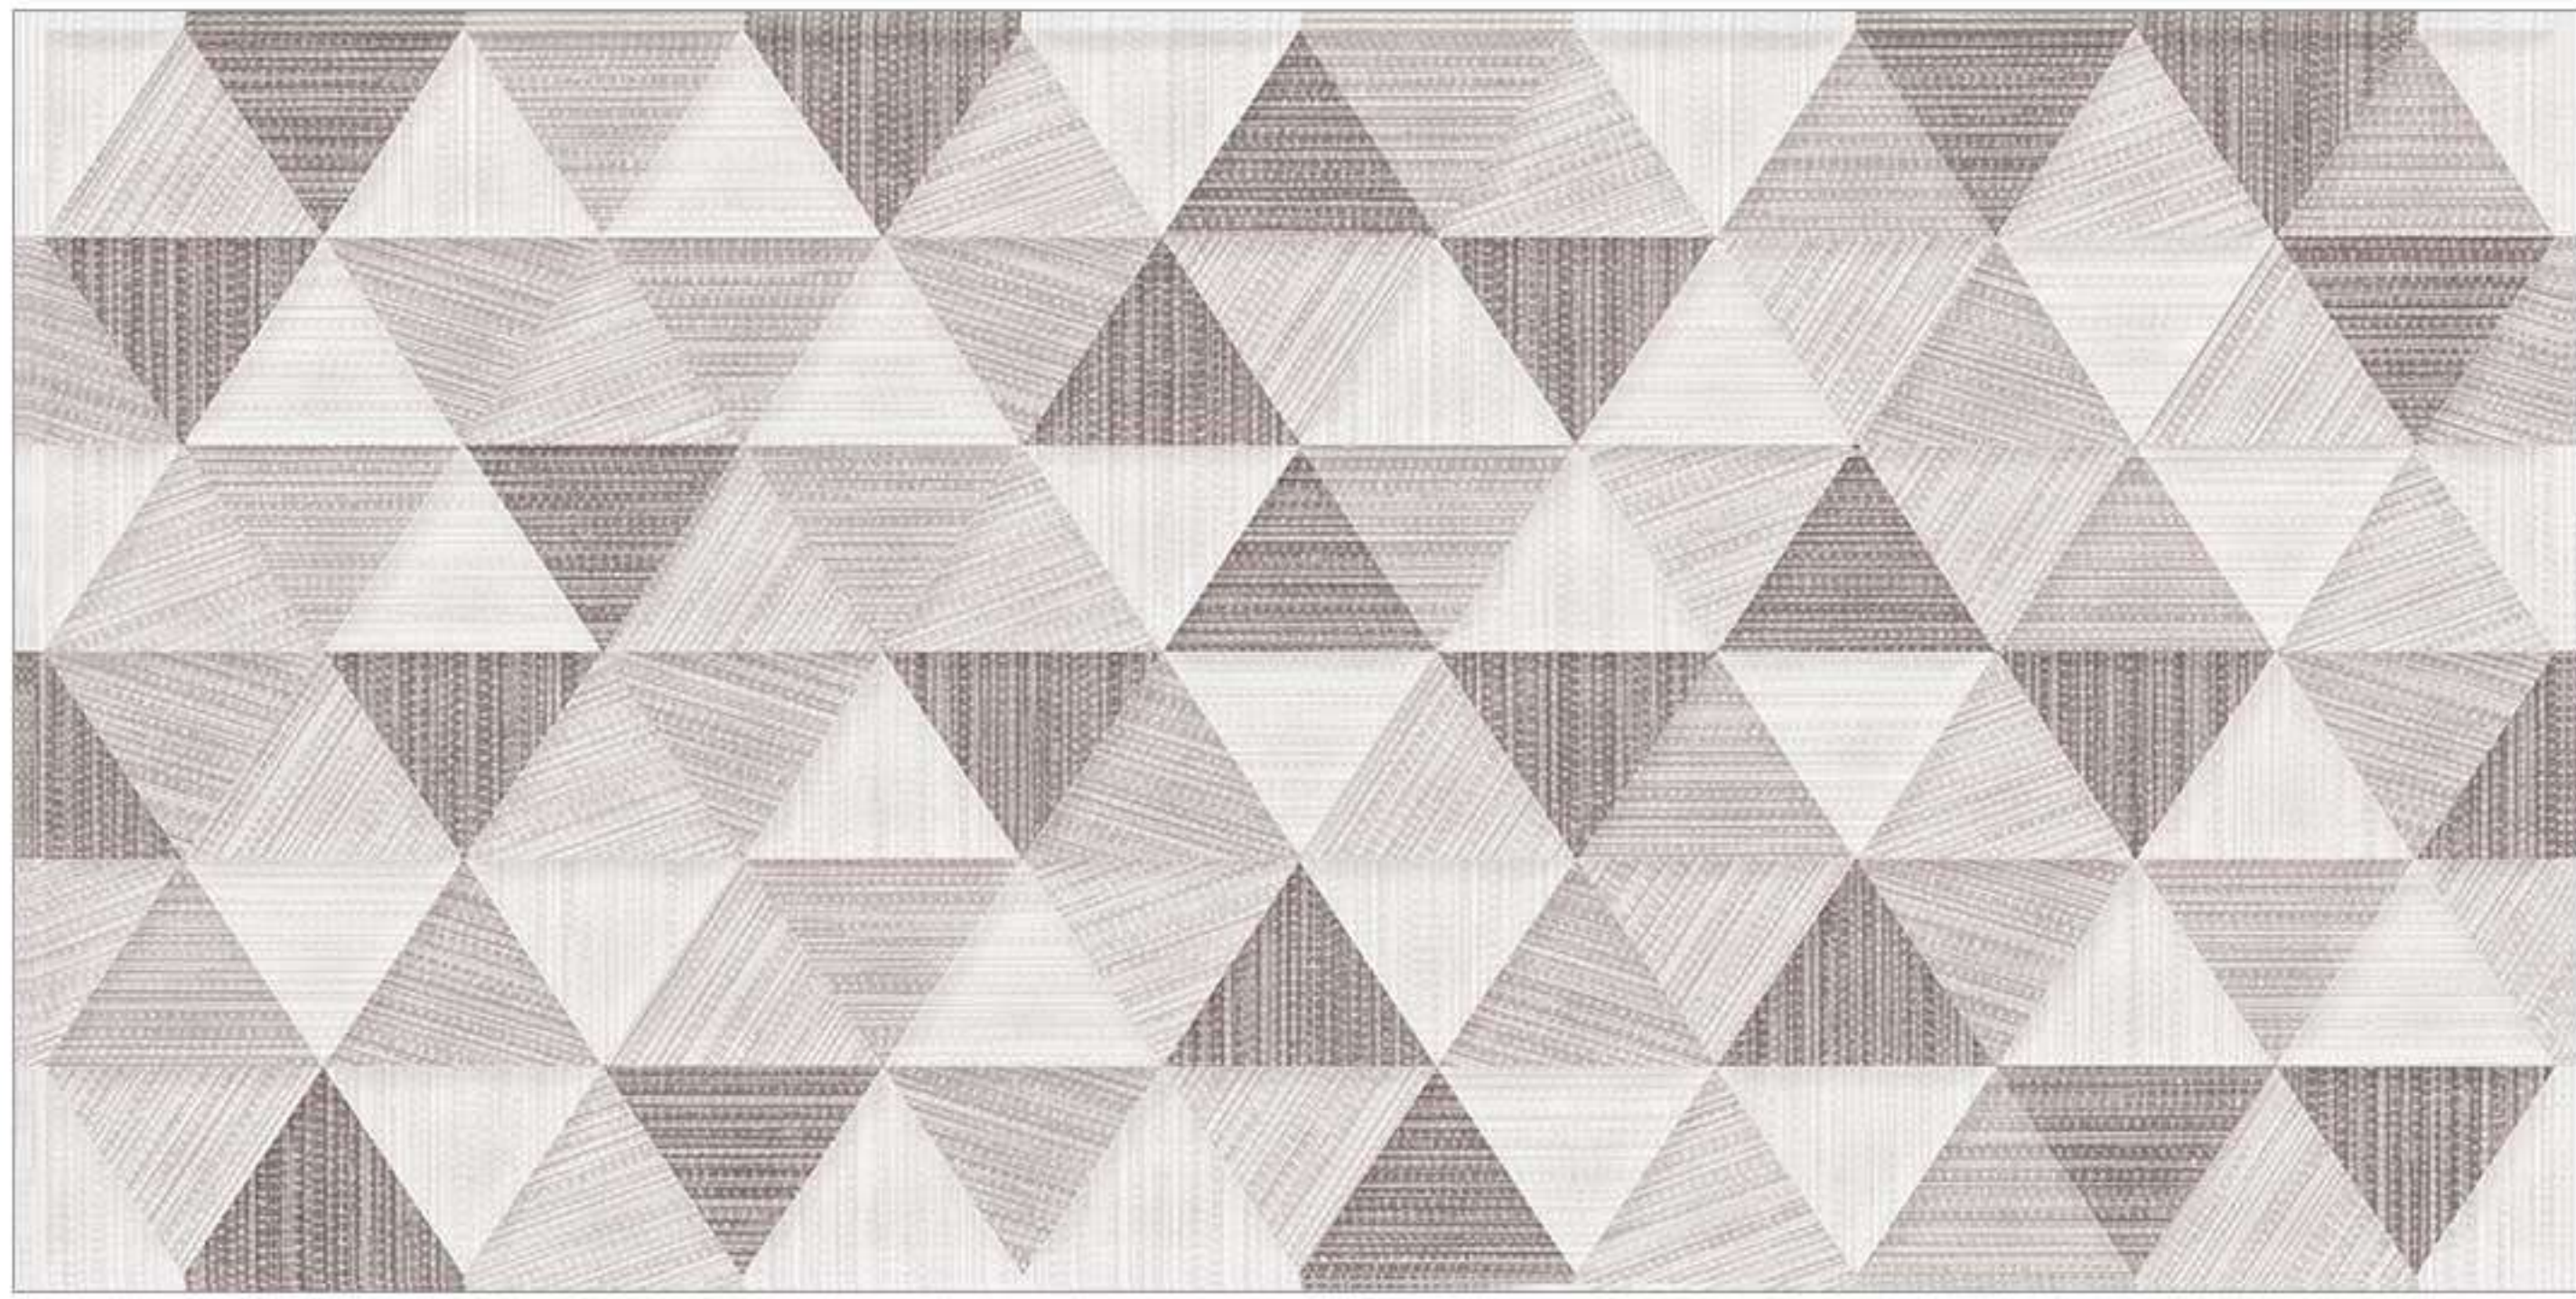

Elan Grey Decor 300x600mm Wall Tile