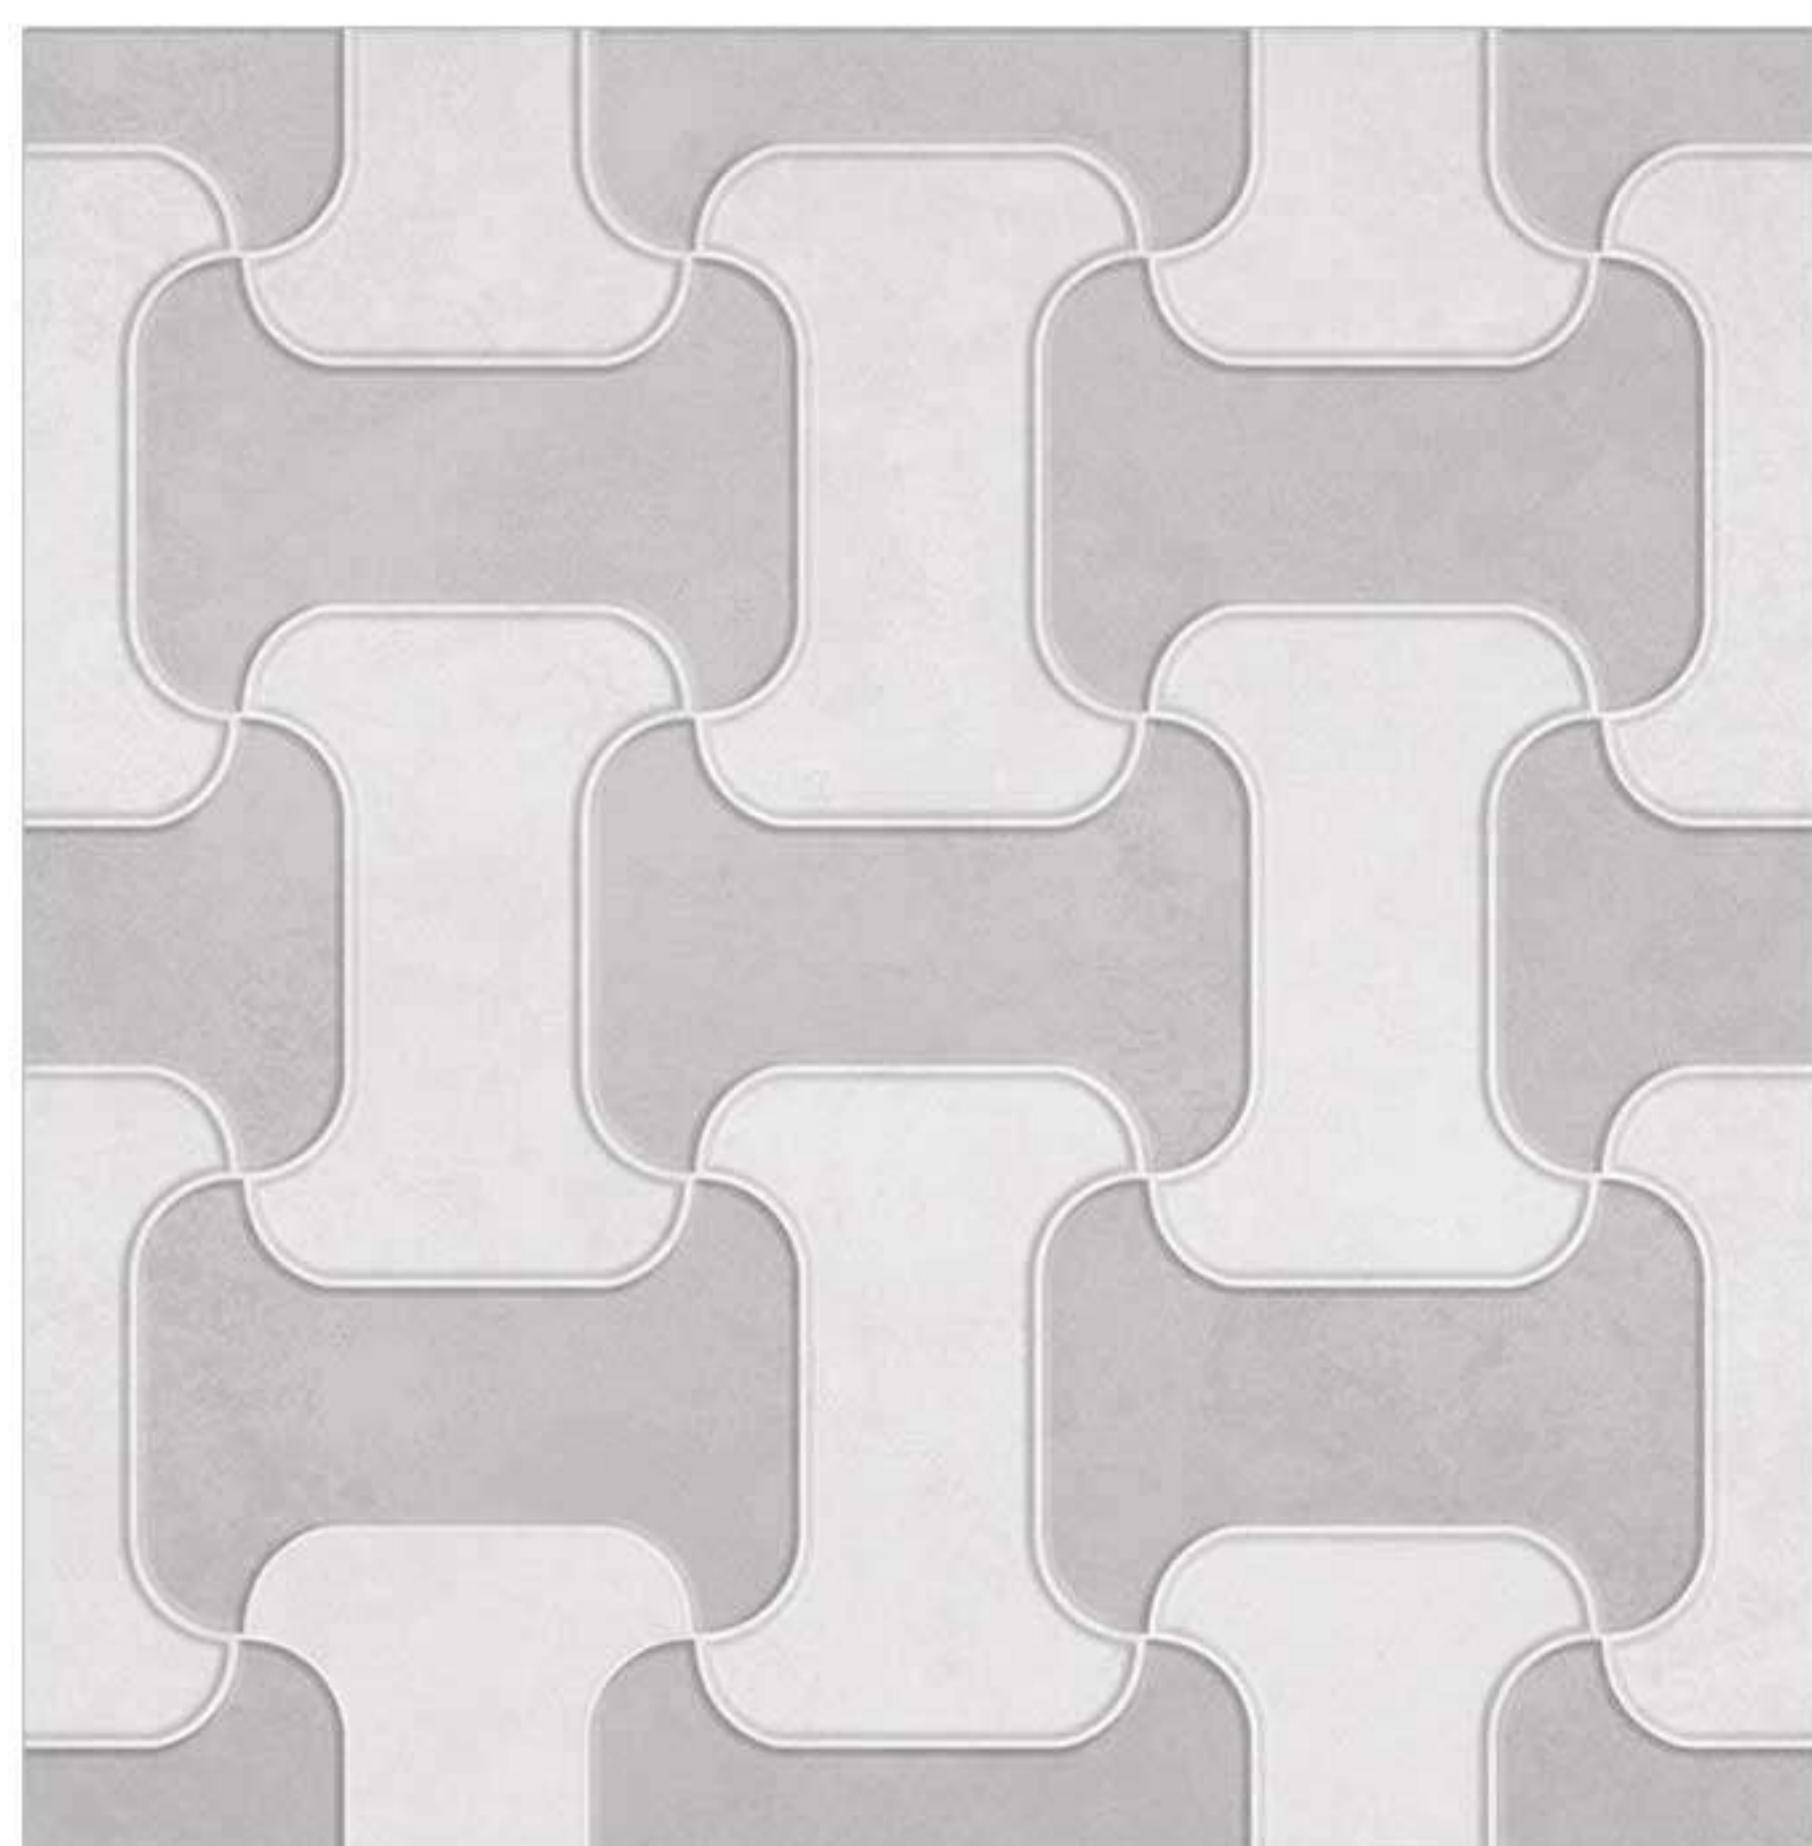

MILTON GREY DARK

NARDO WHITE

LEA CREAM

INVERT GREY

PIERRE BROWN

50x50cm Thick Tiles

SENAR GREY

ZAYNE WHITE

RUDRO GREY LIGHT

STIFFN GREY

TRINA SANDUNE

VAGLI WHITE

CIVIS GREY LIGHT

CIBO IVORY F1

CIBO IVORY F2

CIBO IVORY F3