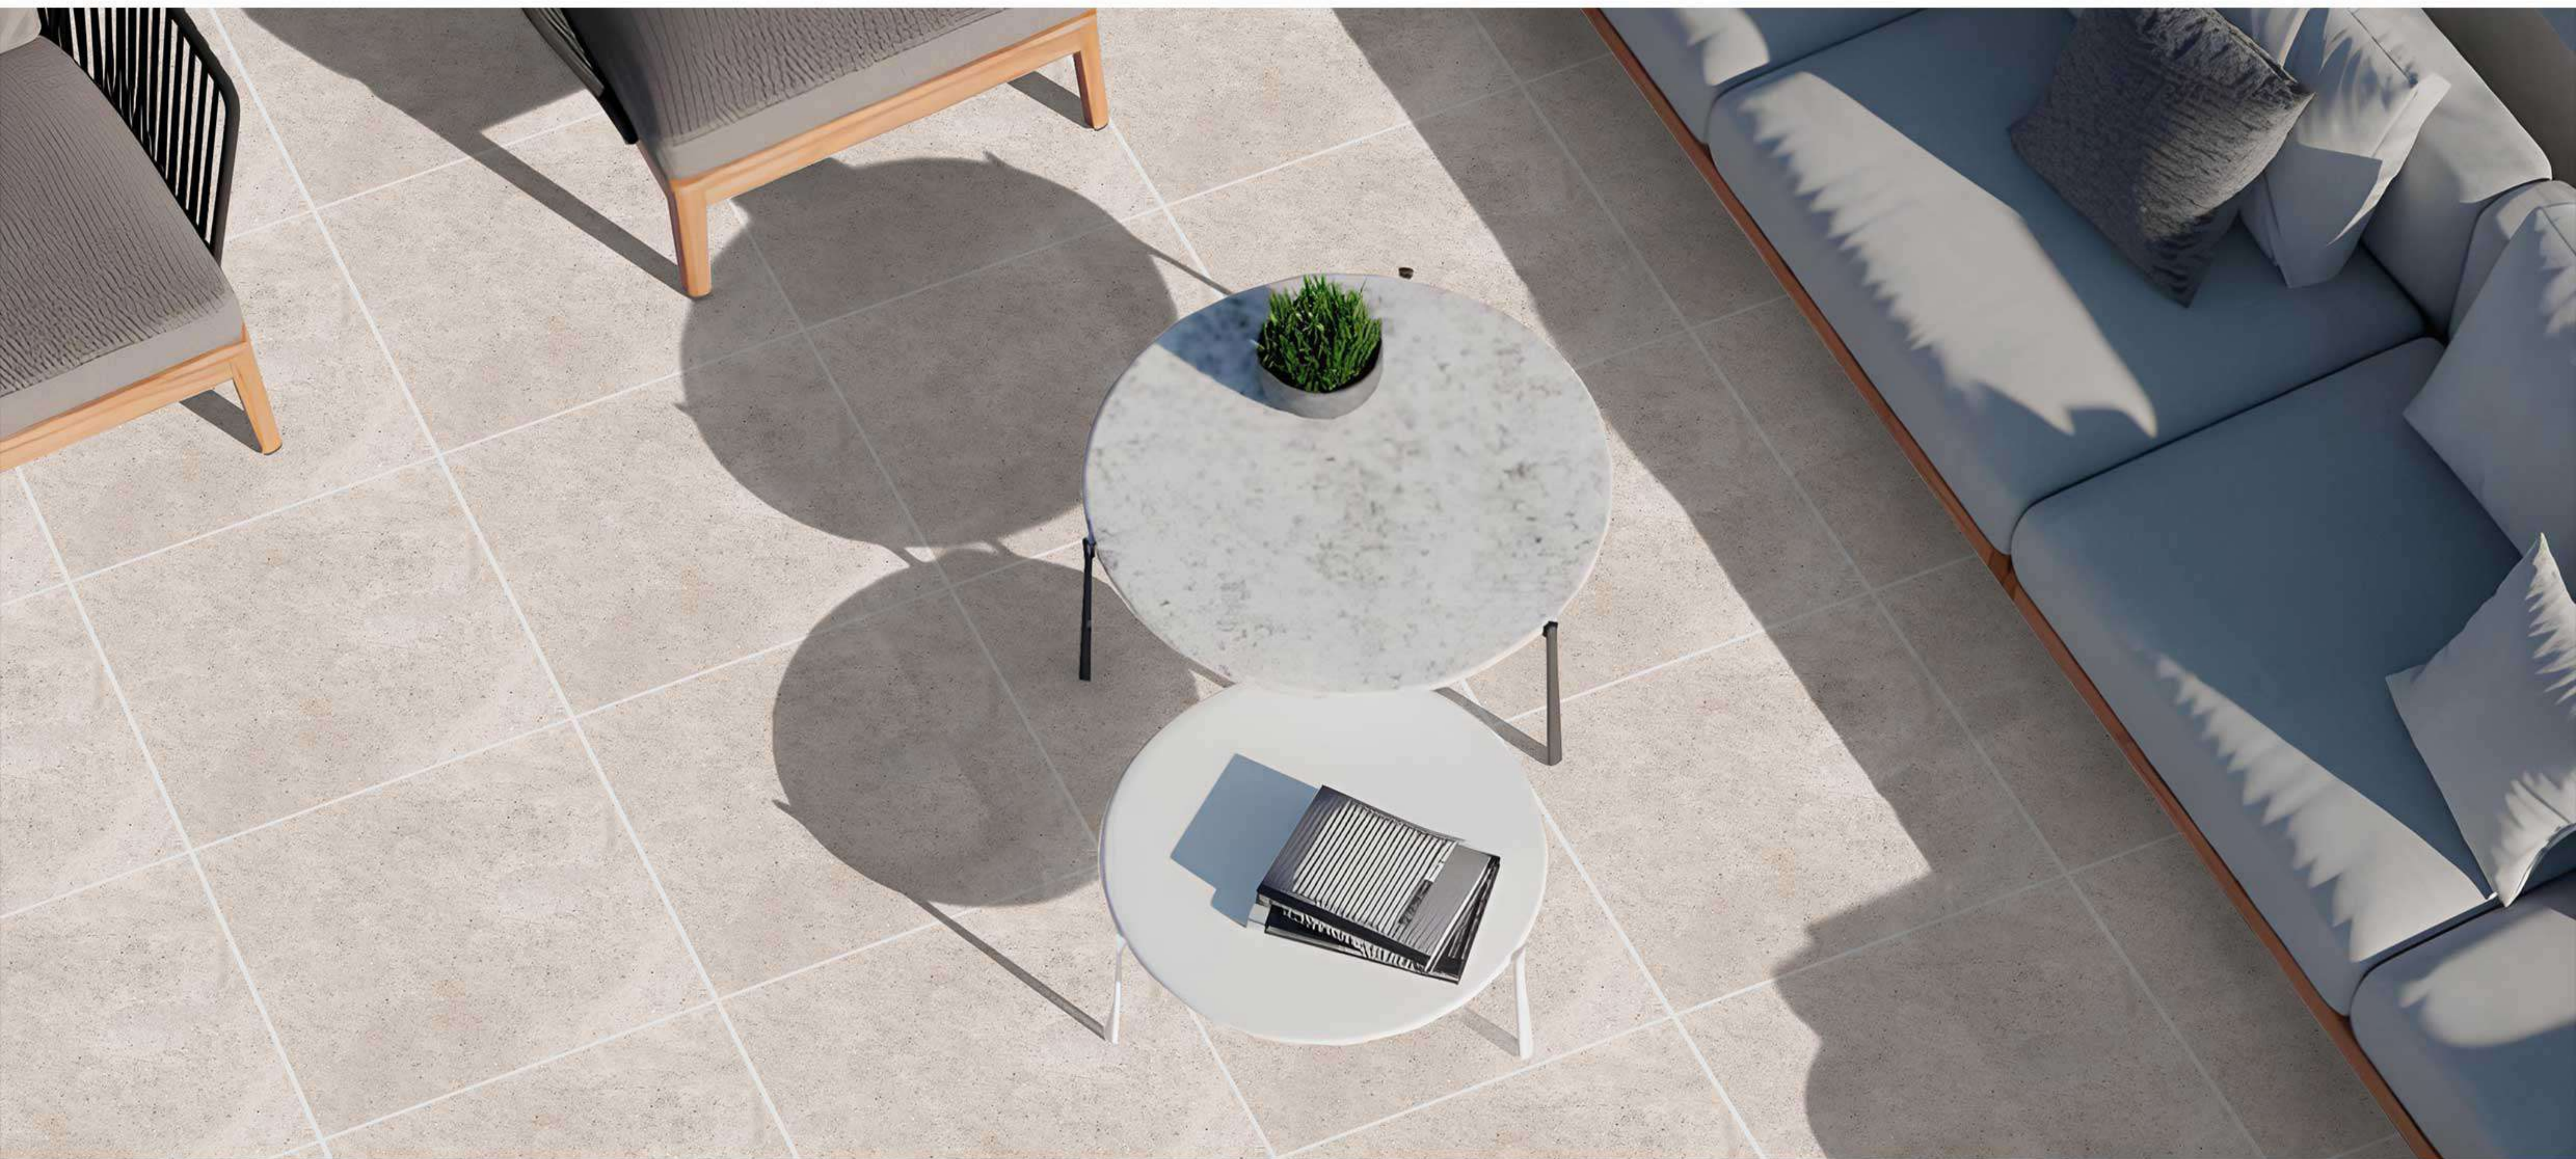

MARK GREY LIGHT