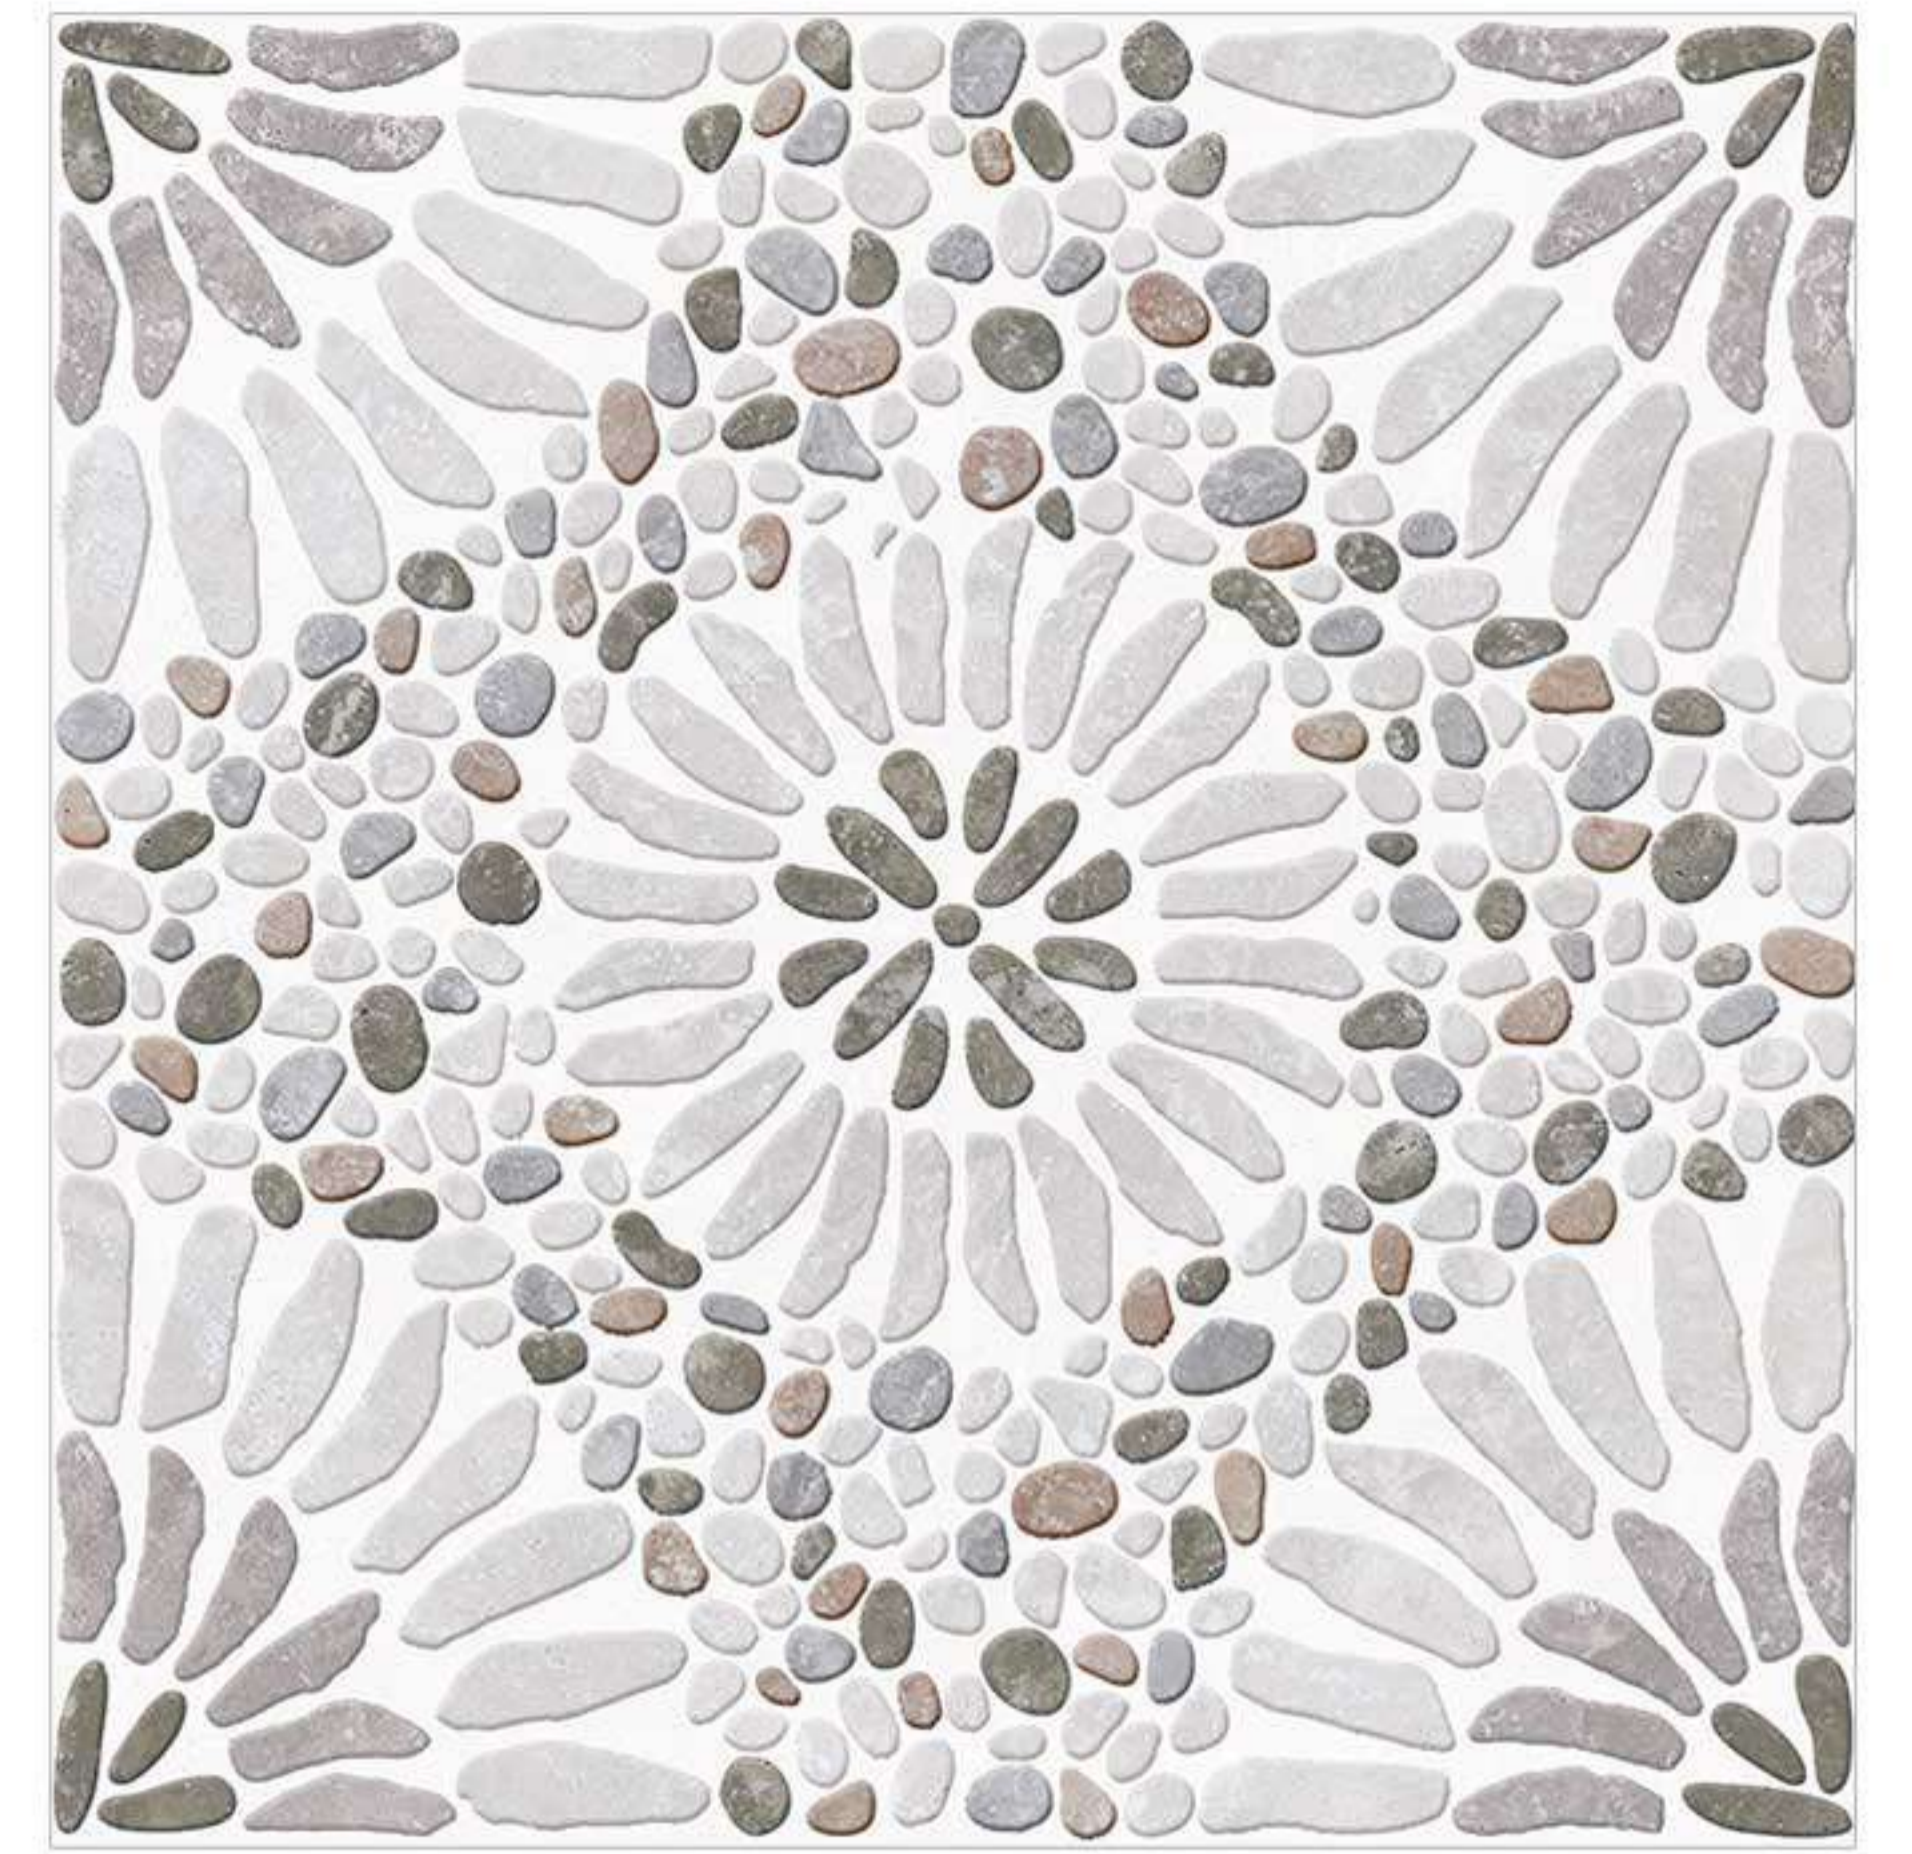

MILTON GREY DARK

NARDO WHITE

LEA CREAM

INVERT GREY

PIERRE BROWN

50x50cm Thick Tiles

SENAR GREY

ZAYNE WHITE

RUDRO GREY LIGHT

STIFFN GREY

TRINA SANDUNE

VAGLI WHITE

CIVIS GREY LIGHT

CIBO IVORY F1

CIBO IVORY F2

CIBO IVORY F3