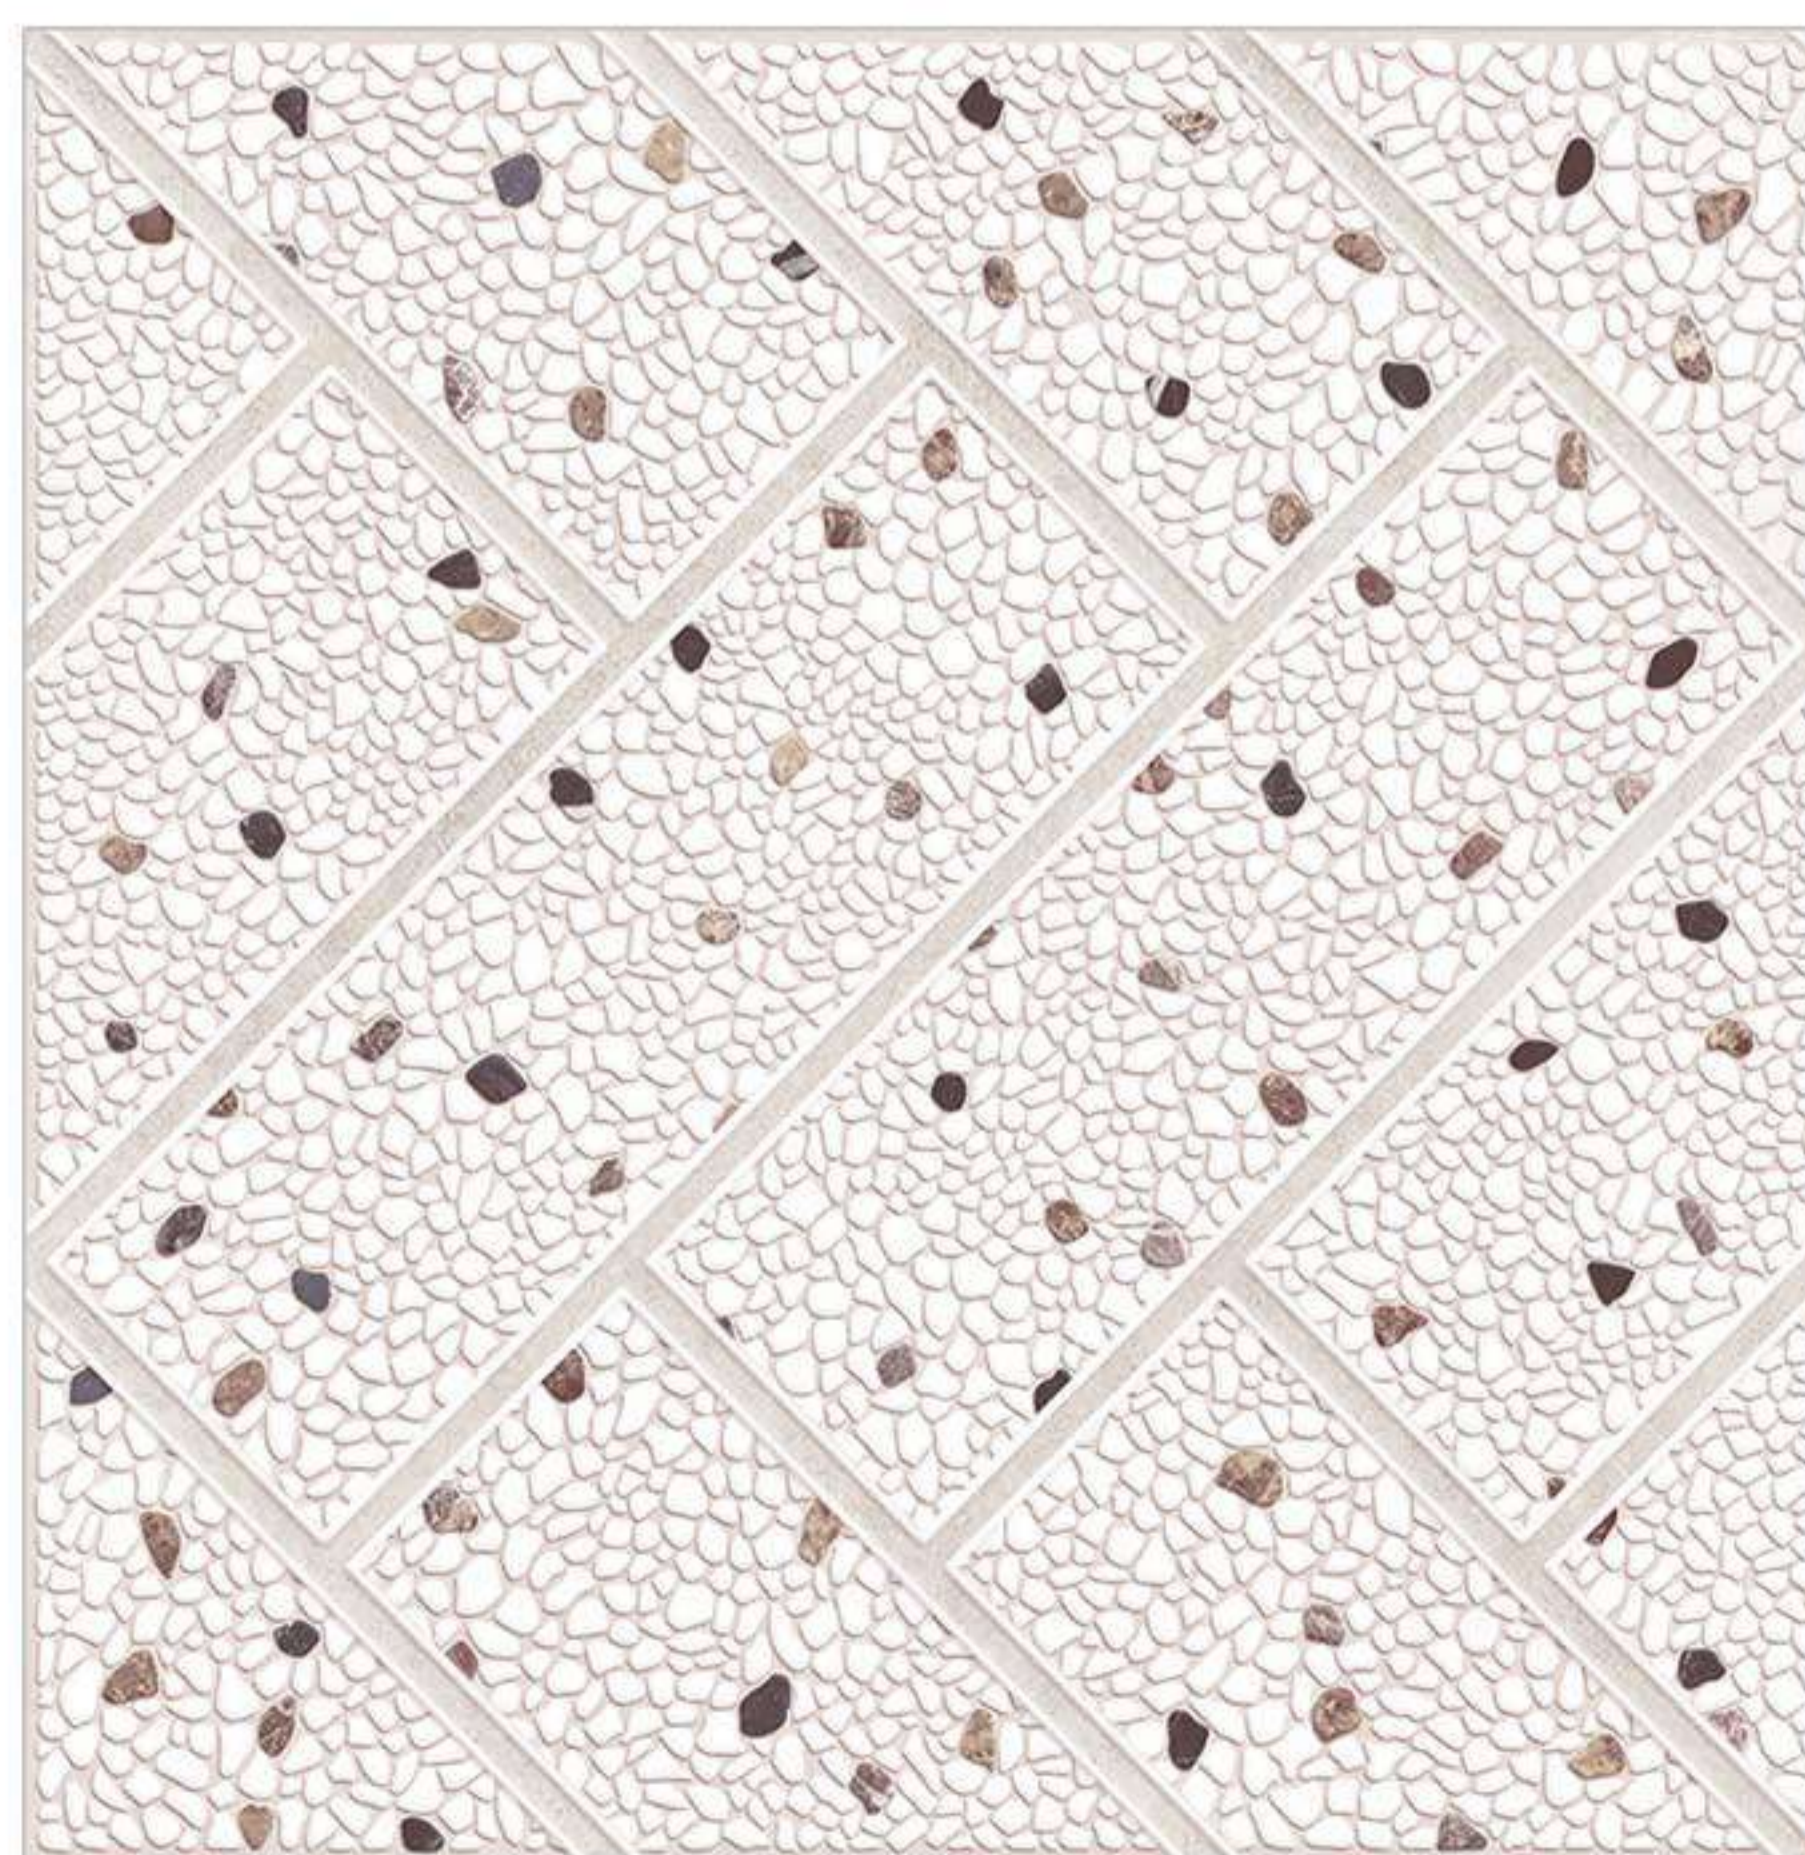

RUDRO GREY LIGHT

STIFFN GREY

TRINA SANDUNE

VAGLI WHITE

CIVIS GREY LIGHT

CIBO IVORY F1

CIBO IVORY F2

CIBO IVORY F3