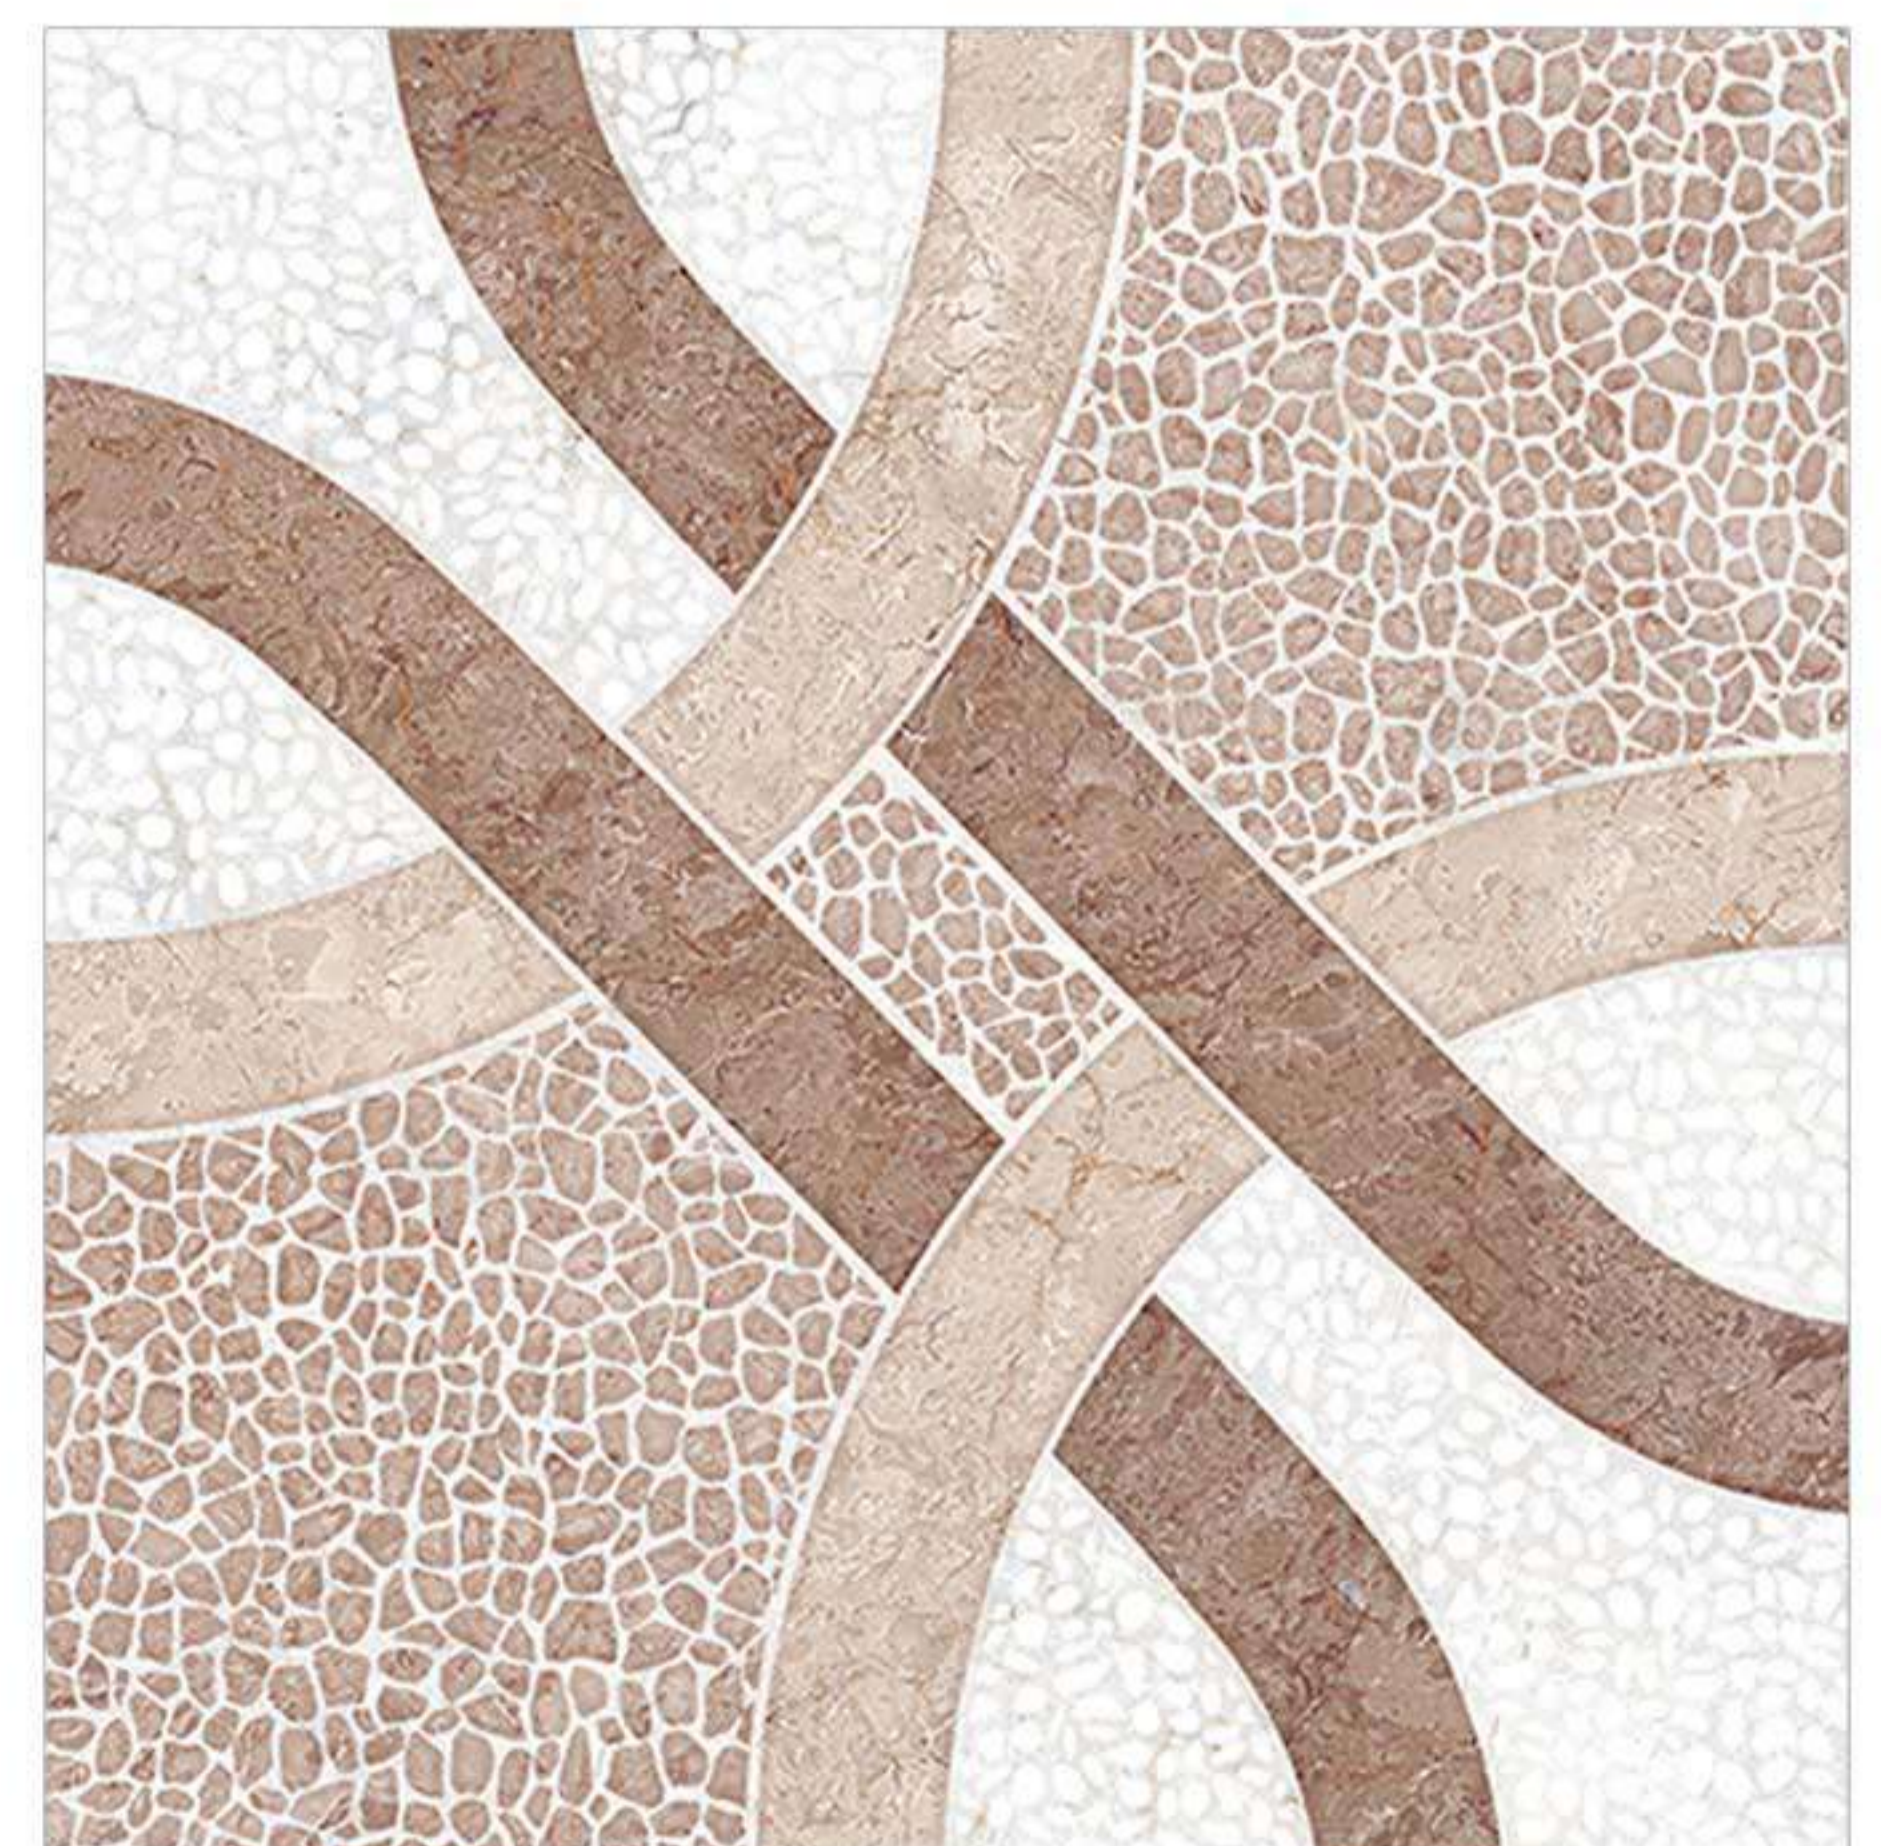

MILTON GREY DARK

NARDO WHITE

LEA CREAM

INVERT GREY

PIERRE BROWN

50x50cm Thick Tiles

SENAR GREY

ZAYNE WHITE

RUDRO GREY LIGHT

STIFFN GREY

TRINA SANDUNE

VAGLI WHITE

CIVIS GREY LIGHT

CIBO IVORY F1

CIBO IVORY F2

CIBO IVORY F3