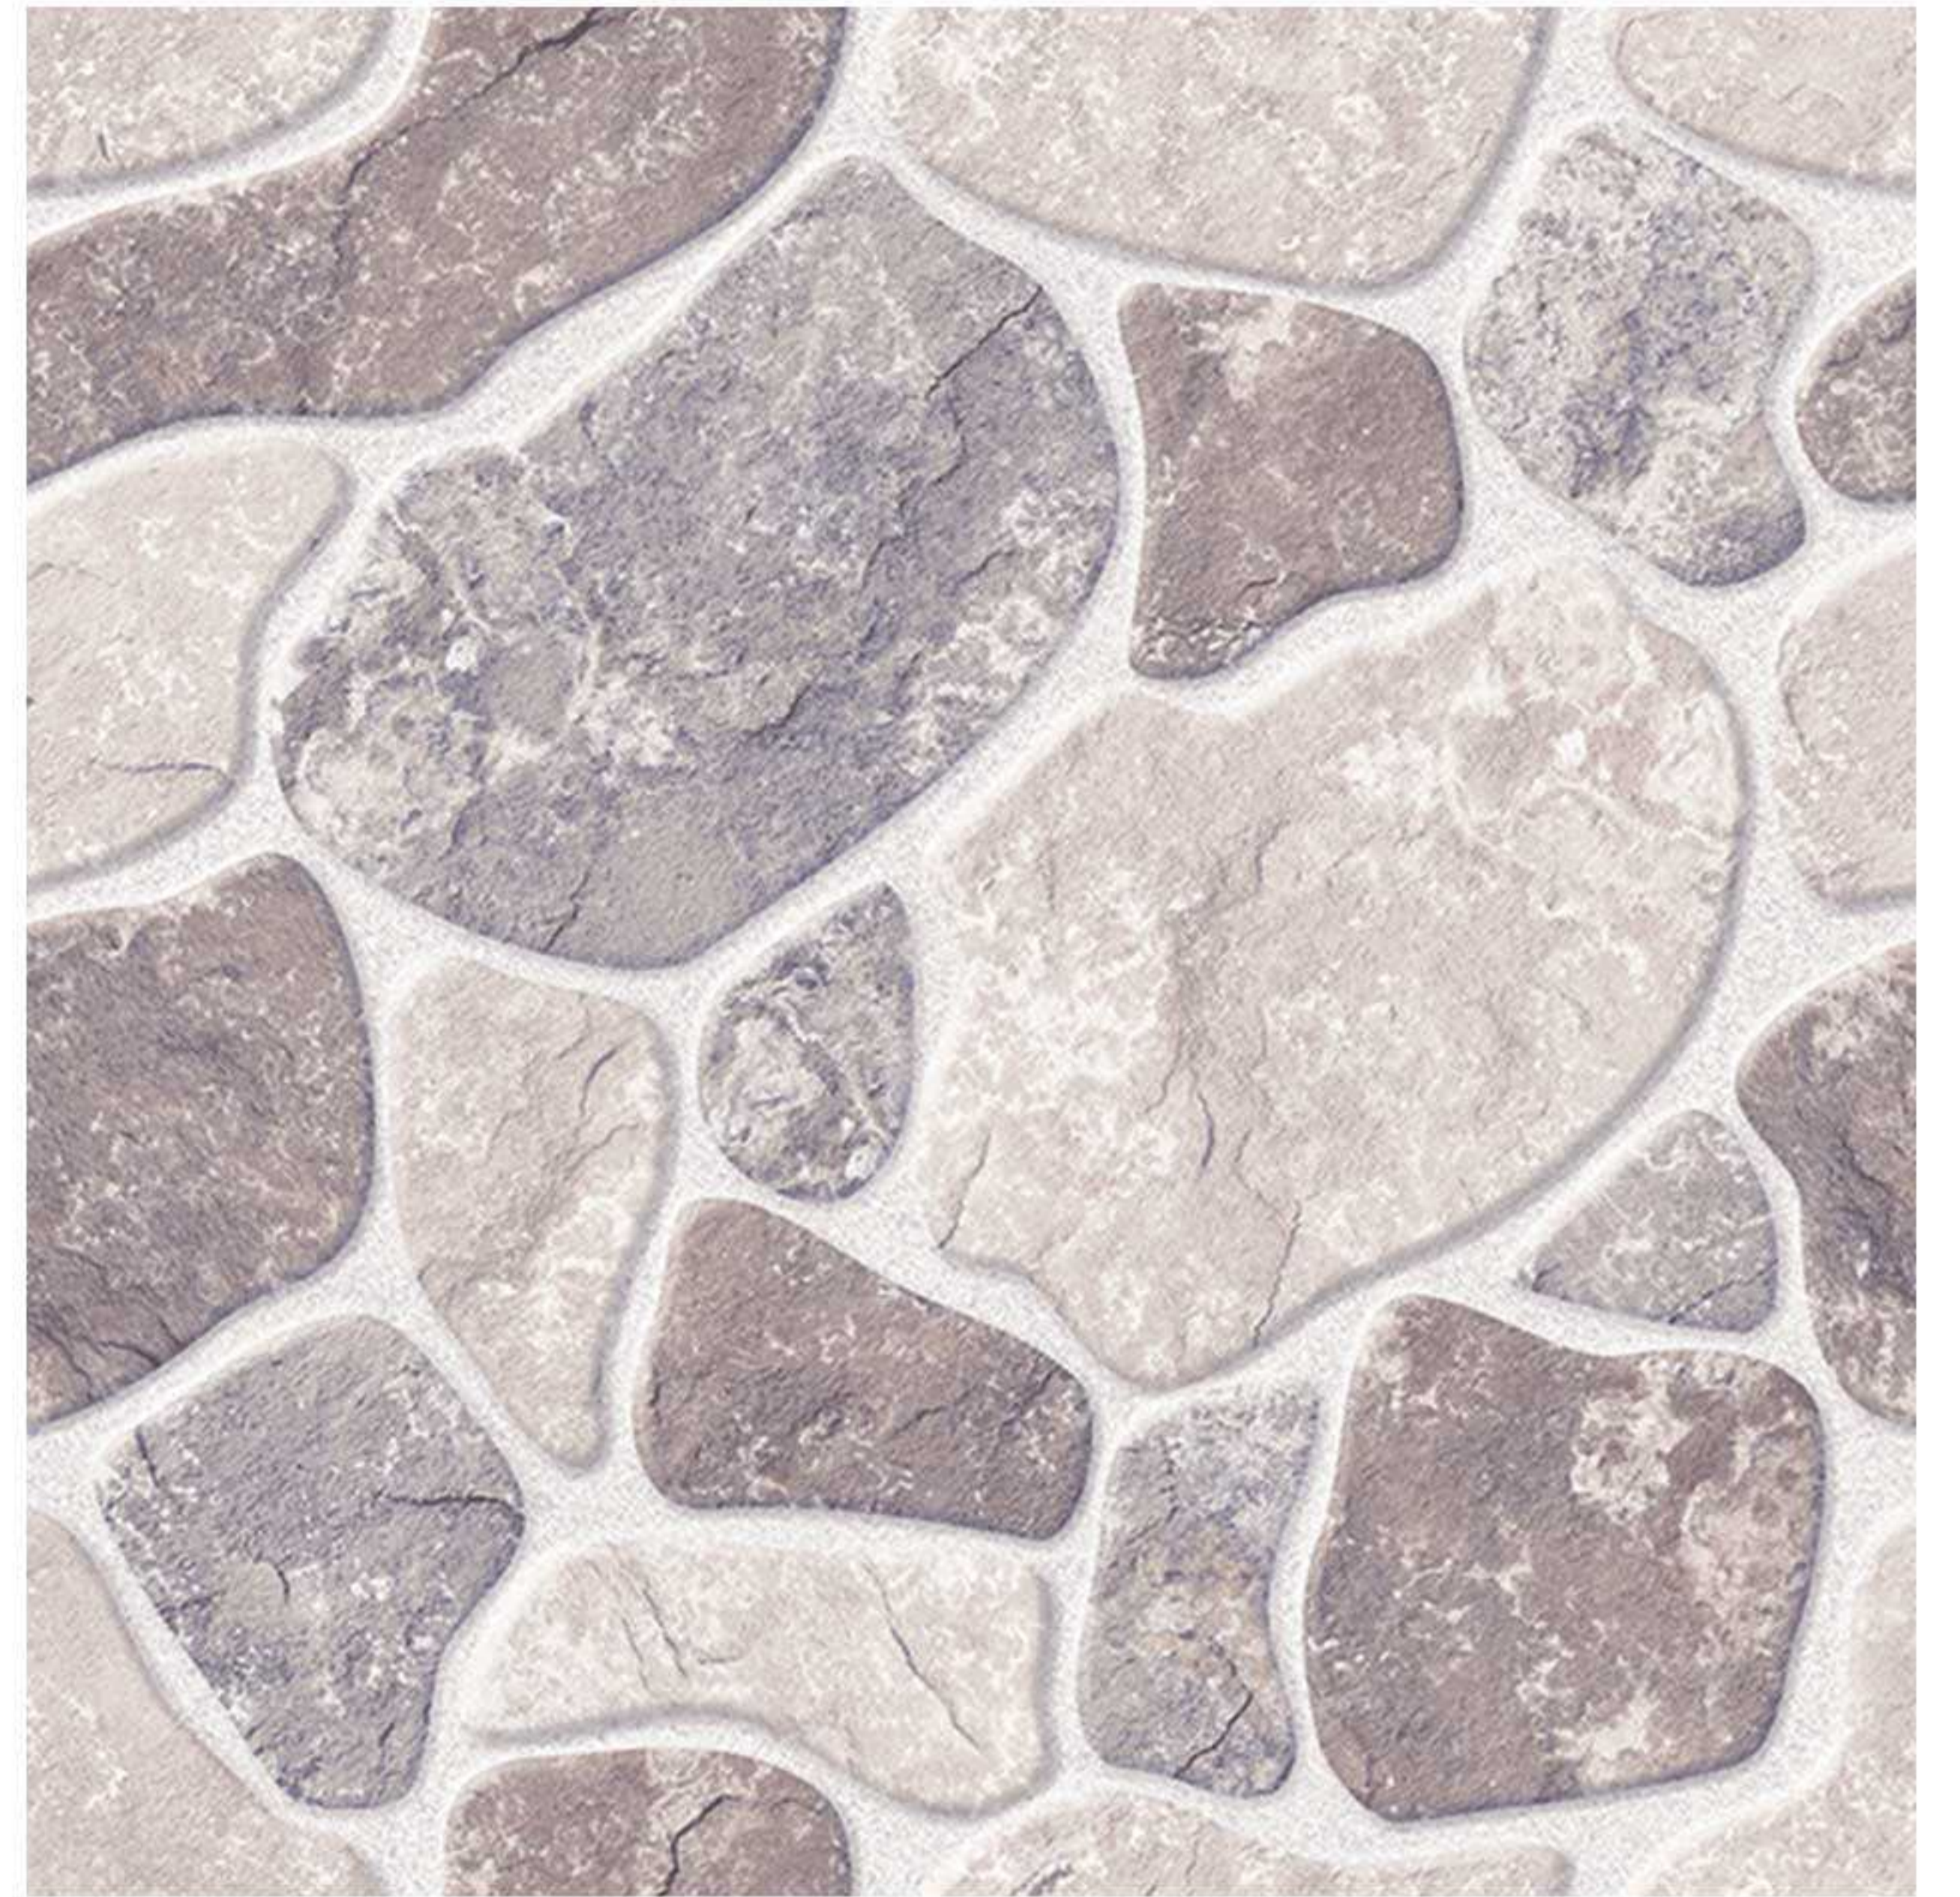

# SUDA

---

50x50 cm.

---

Beige

Grey

Grey

White