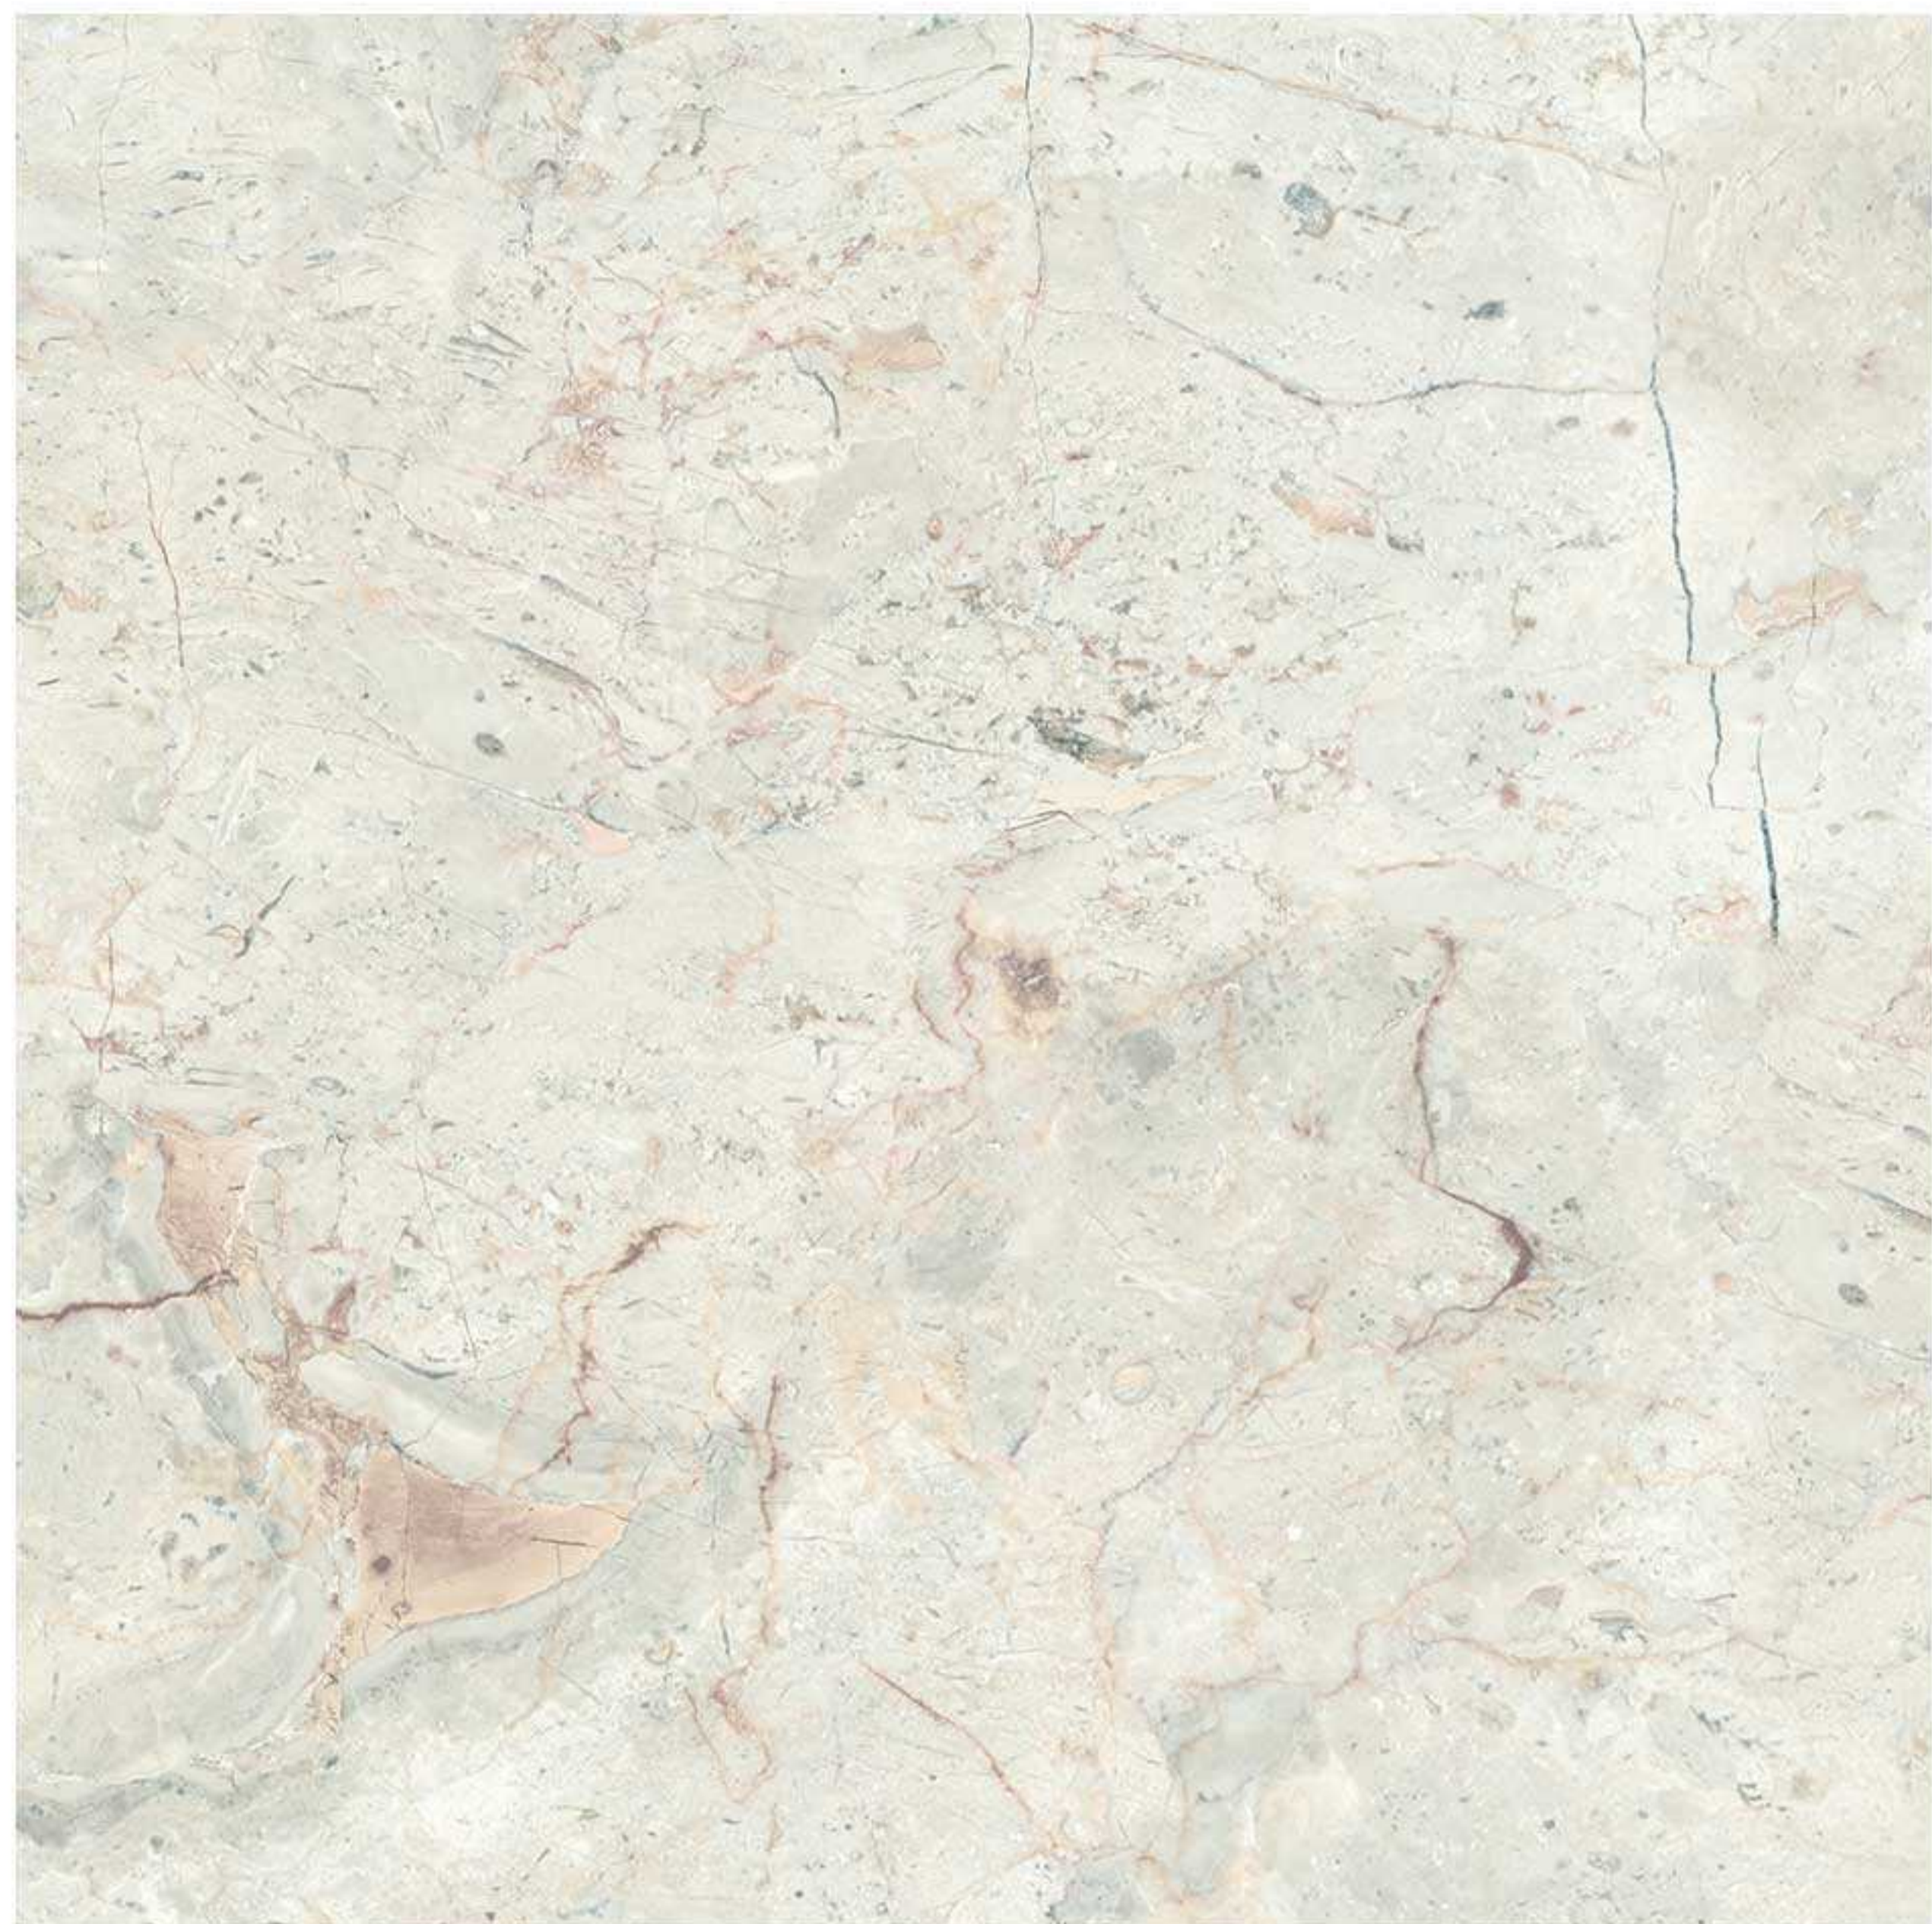

FUSION

50x50 cm.

Cream