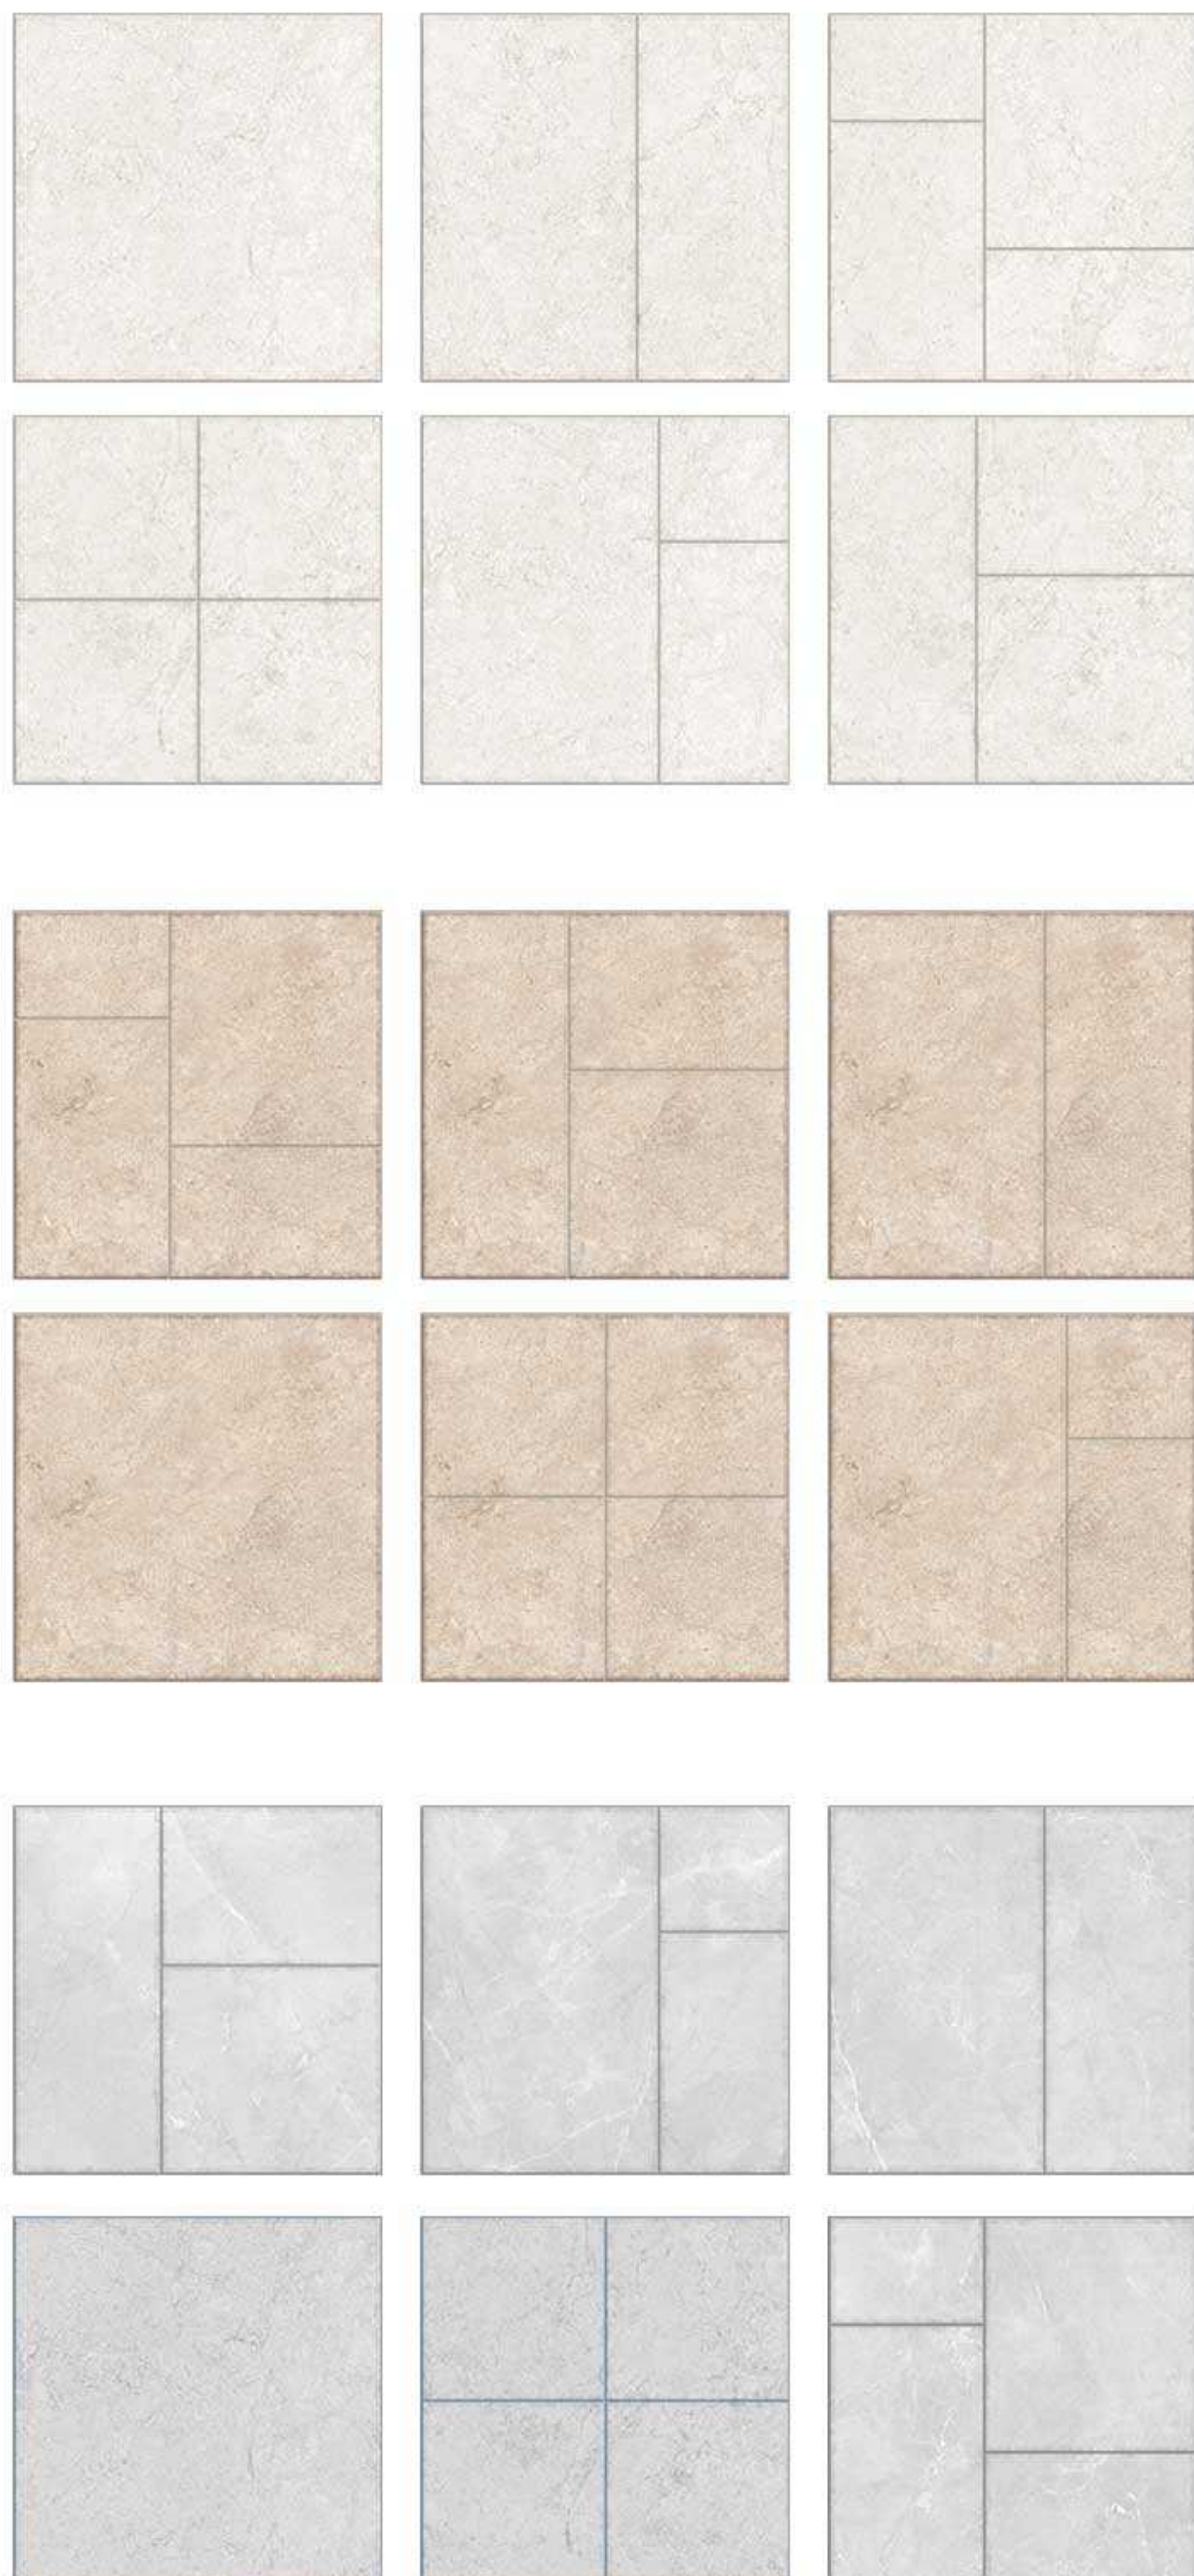

# ANTIQ

50x50 cm. / 6 Faces

Brown

Grey

White