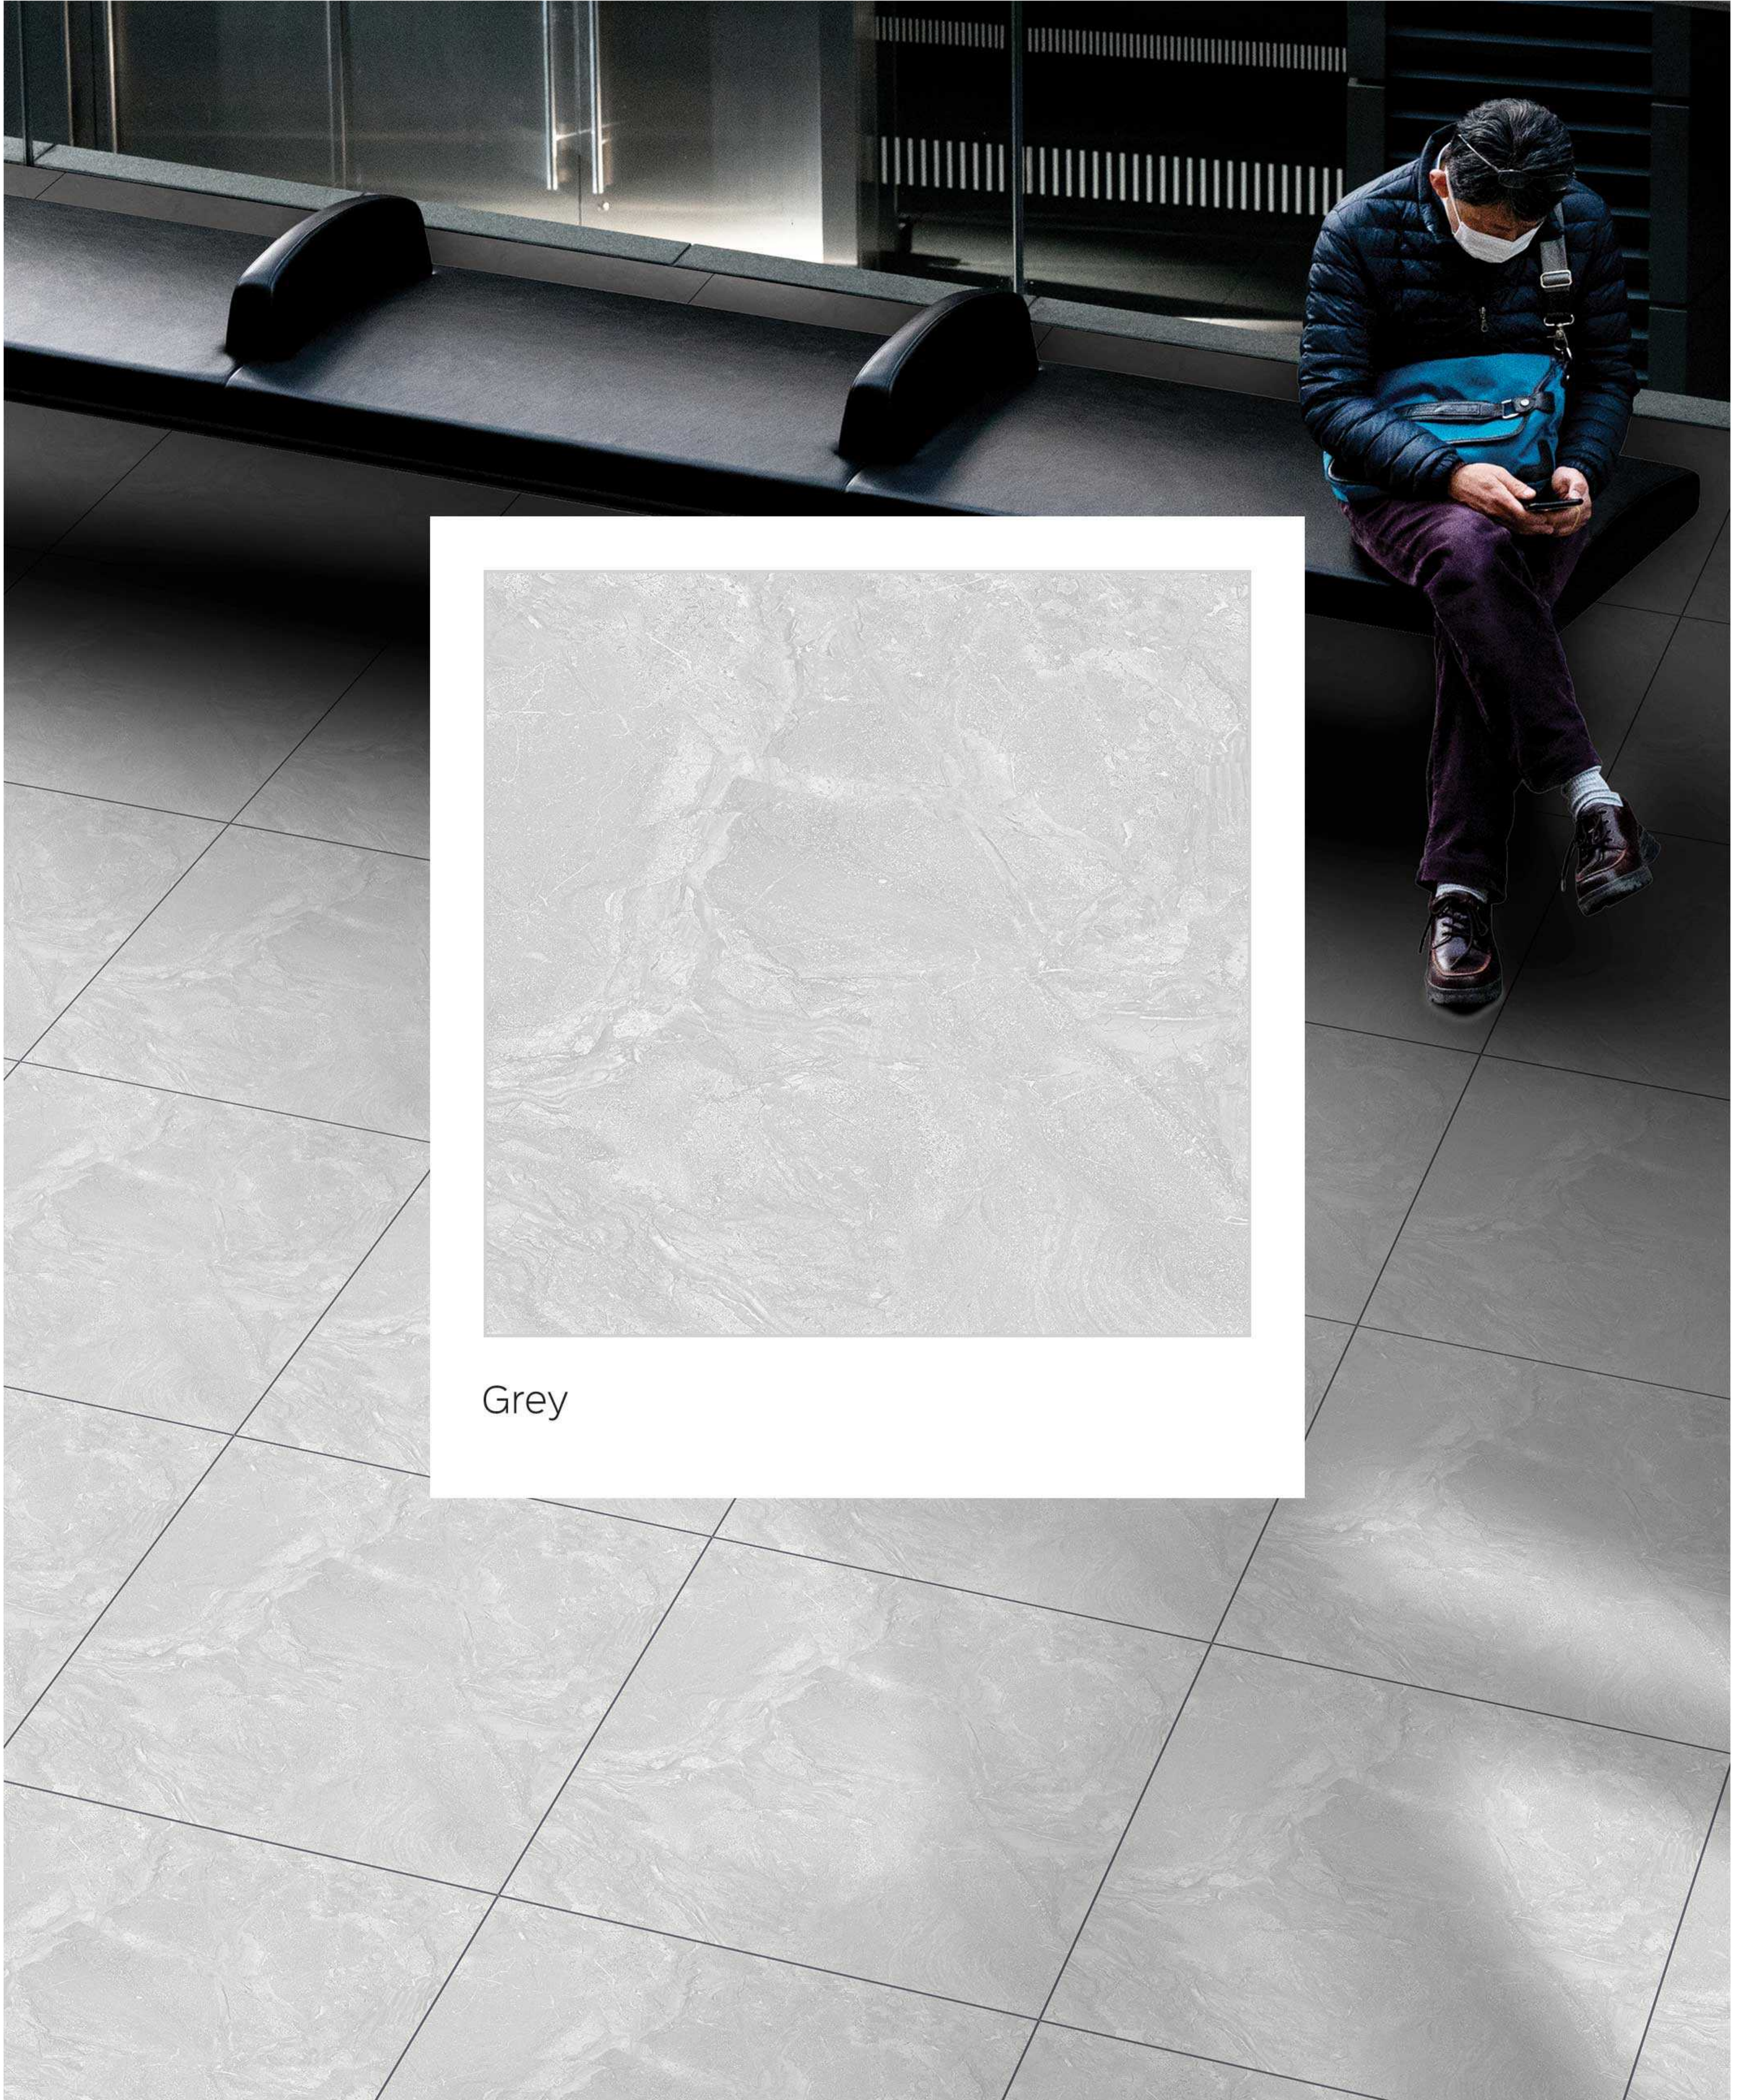

# KADAPA

---

50x50 cm.

---

Beige

Grey

Grey