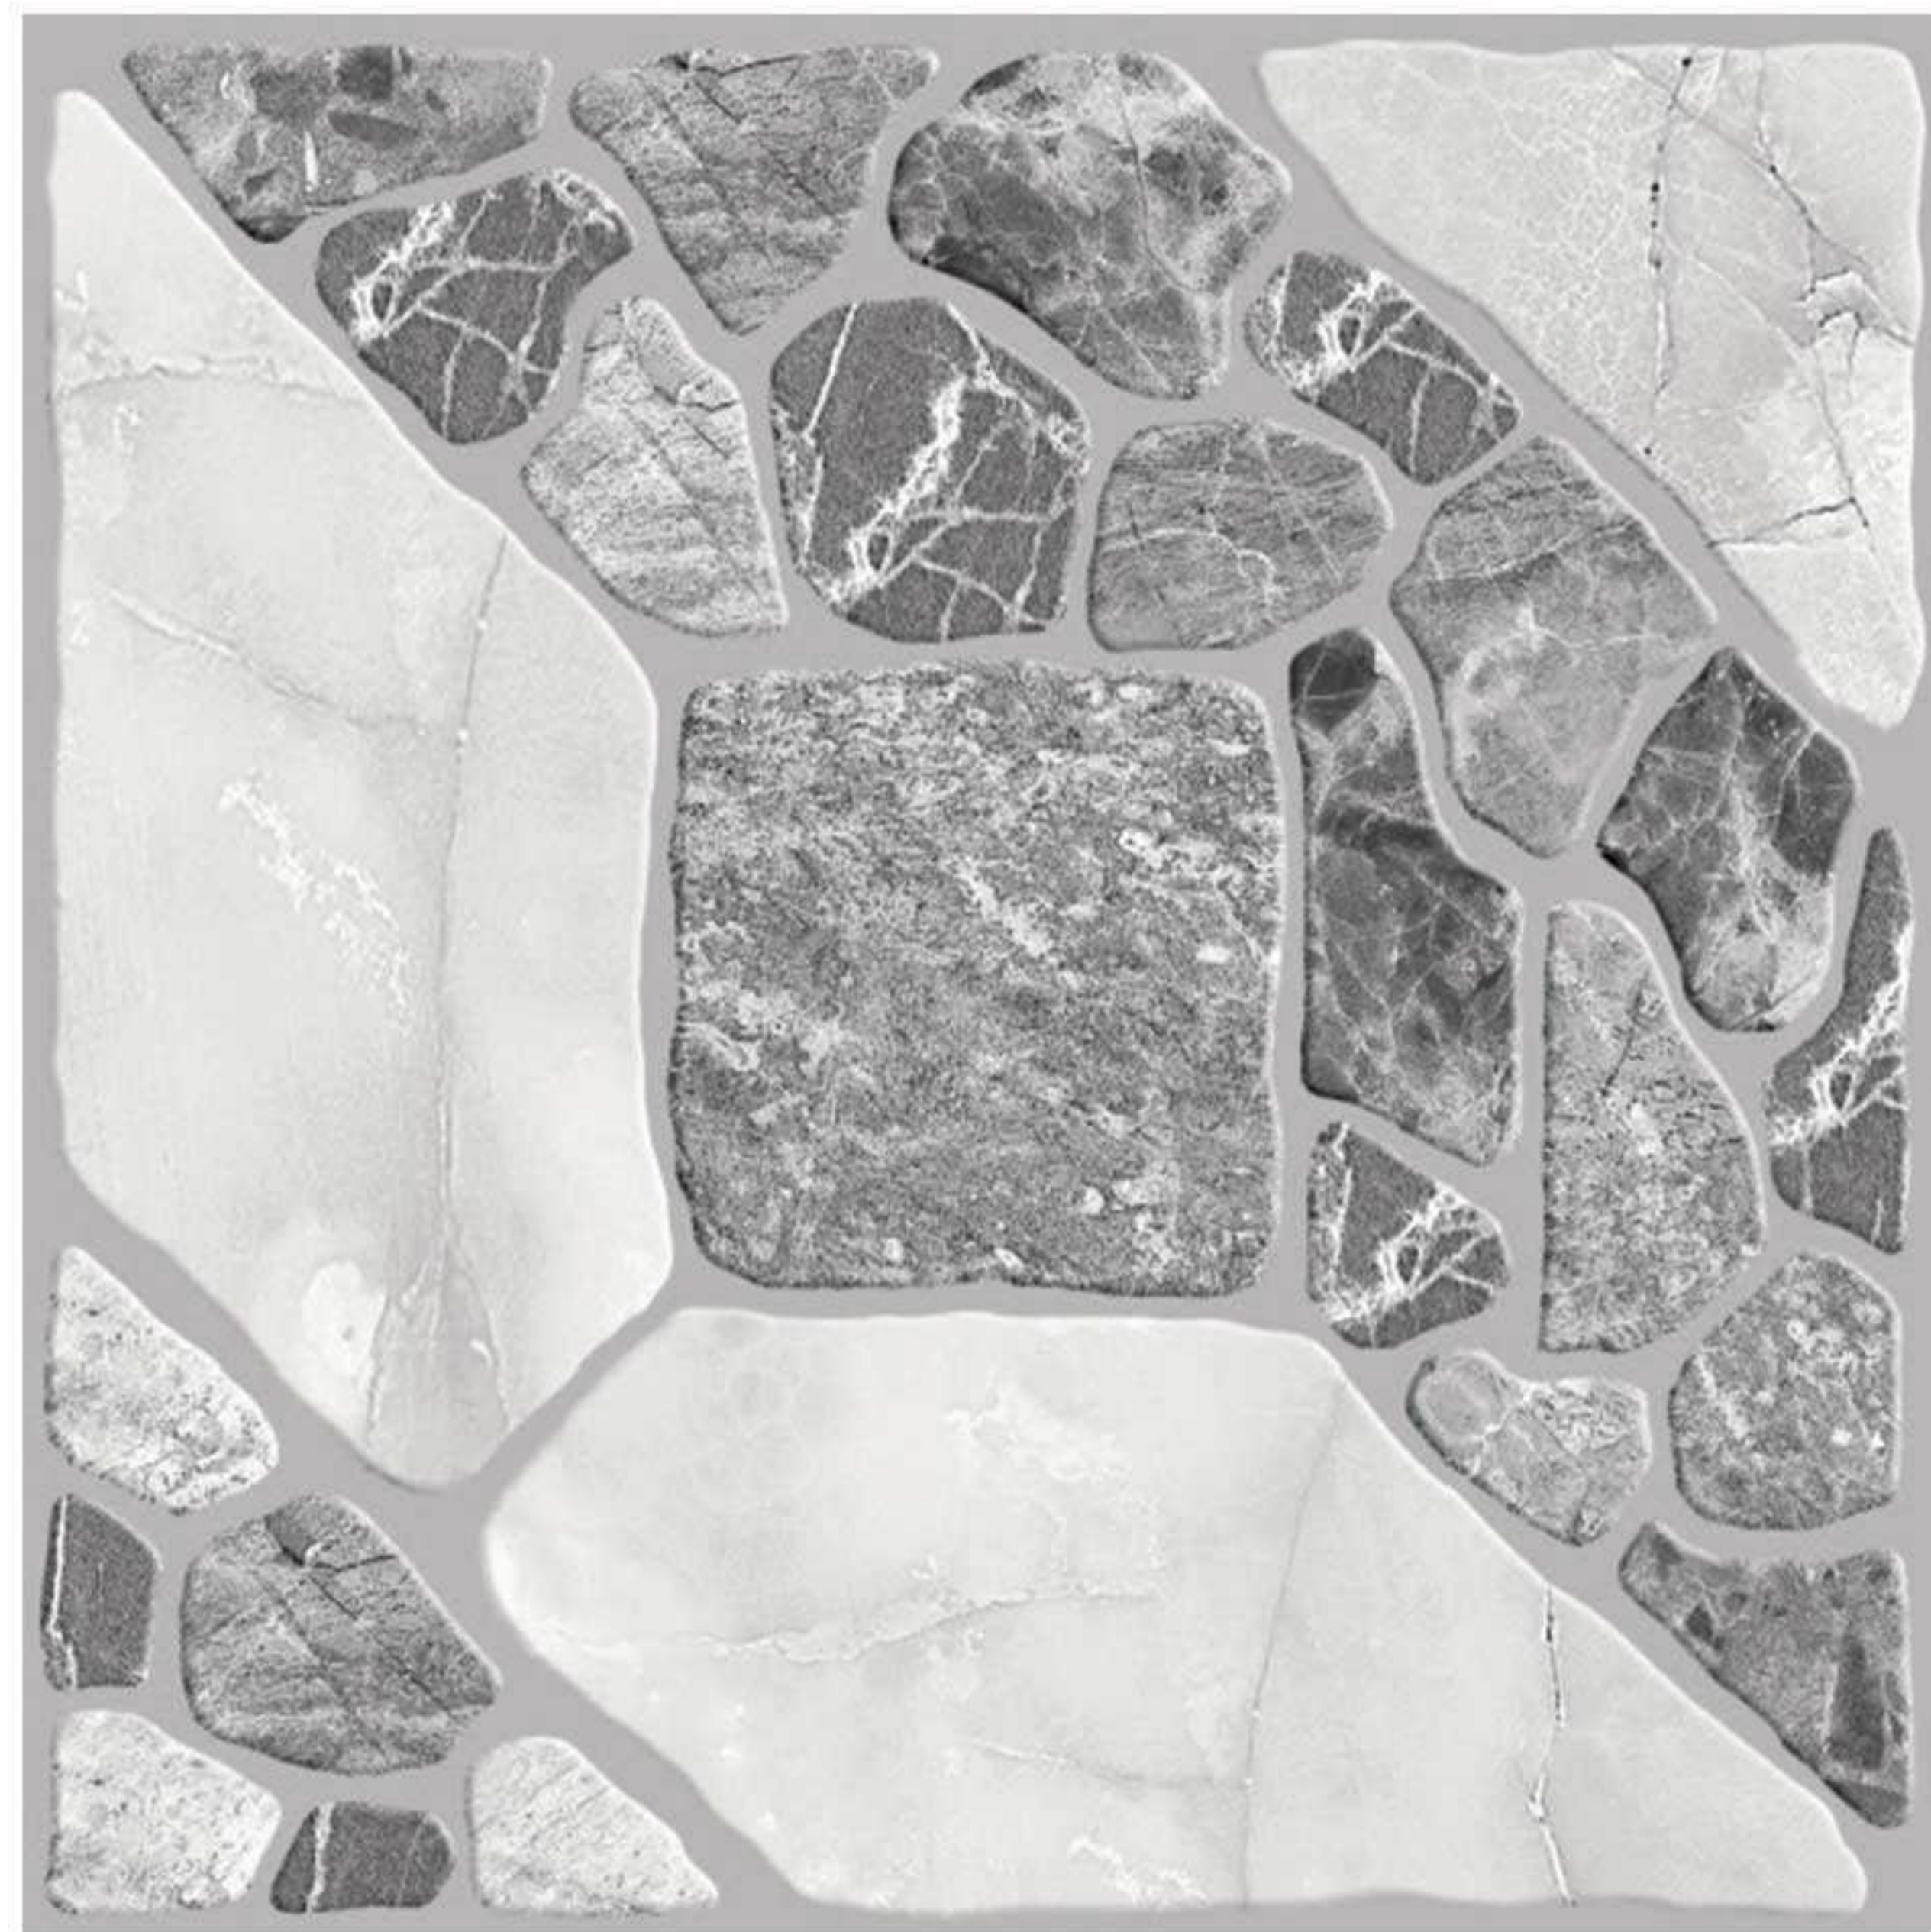

# COBBLE

---

50x50 cm.

---

Coffee Brown

Grey