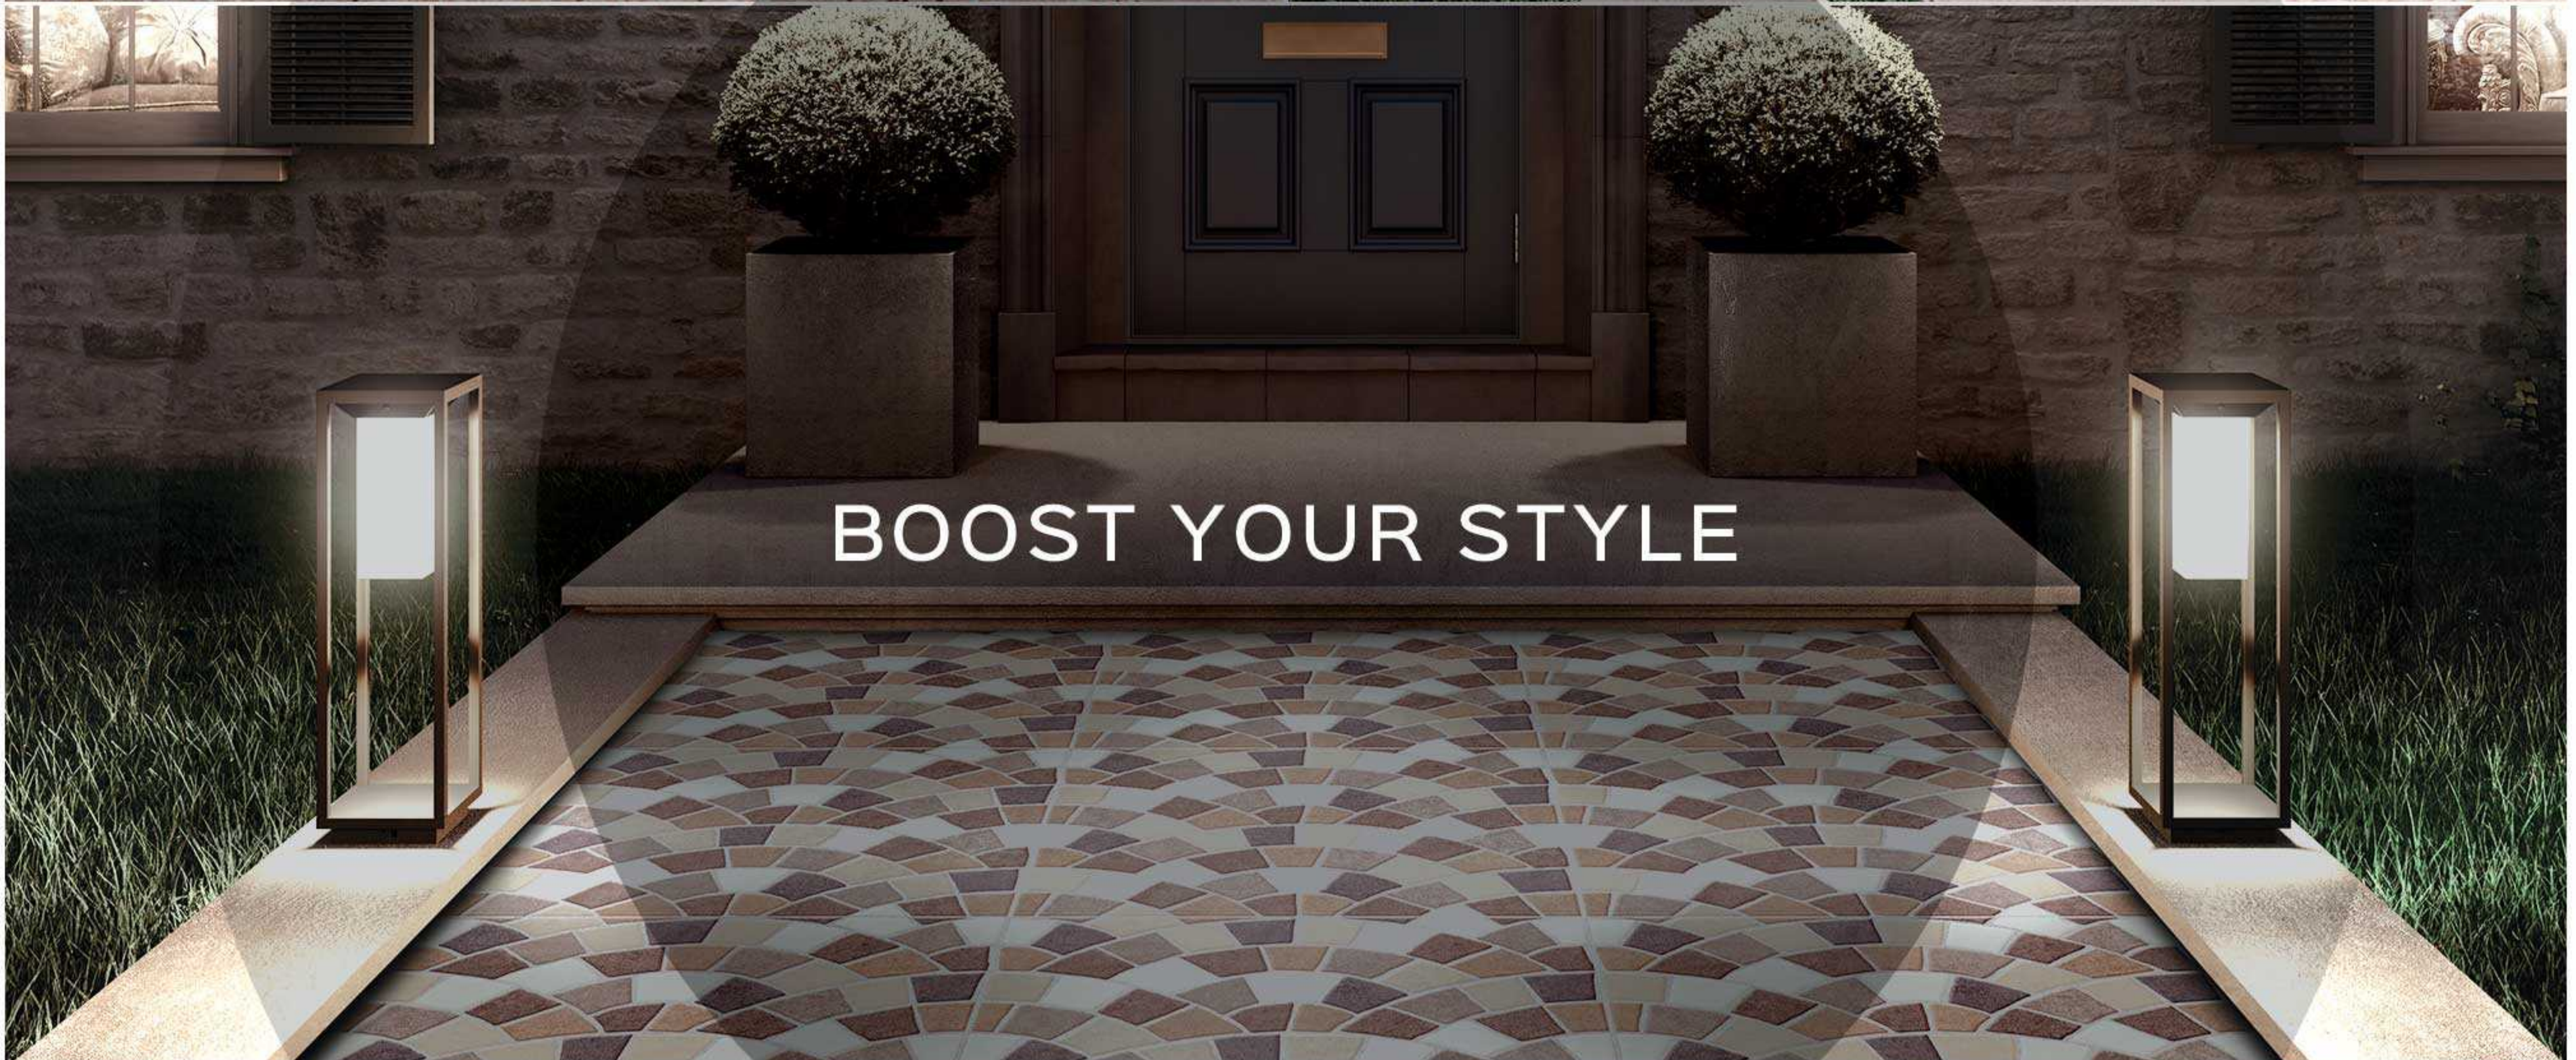

50x50x1.4cm

EXTERIOR TILES

*Every Tile Is A Masterpiece*

PRODUCT CATALOG

THICK TILES  
500X500MM

**AL MAHA CERAMICS SAOG**  
**المها للسيراميك ش. م. ع. ع**

Al Maha Ceramics SAOG was established in 2006, with a vision to provide quality ceramic tiles with world class design ingrained in every tile. Located at the Sohar Industrial area, Al Maha Ceramics is one of the largest tiles companies in GCC.