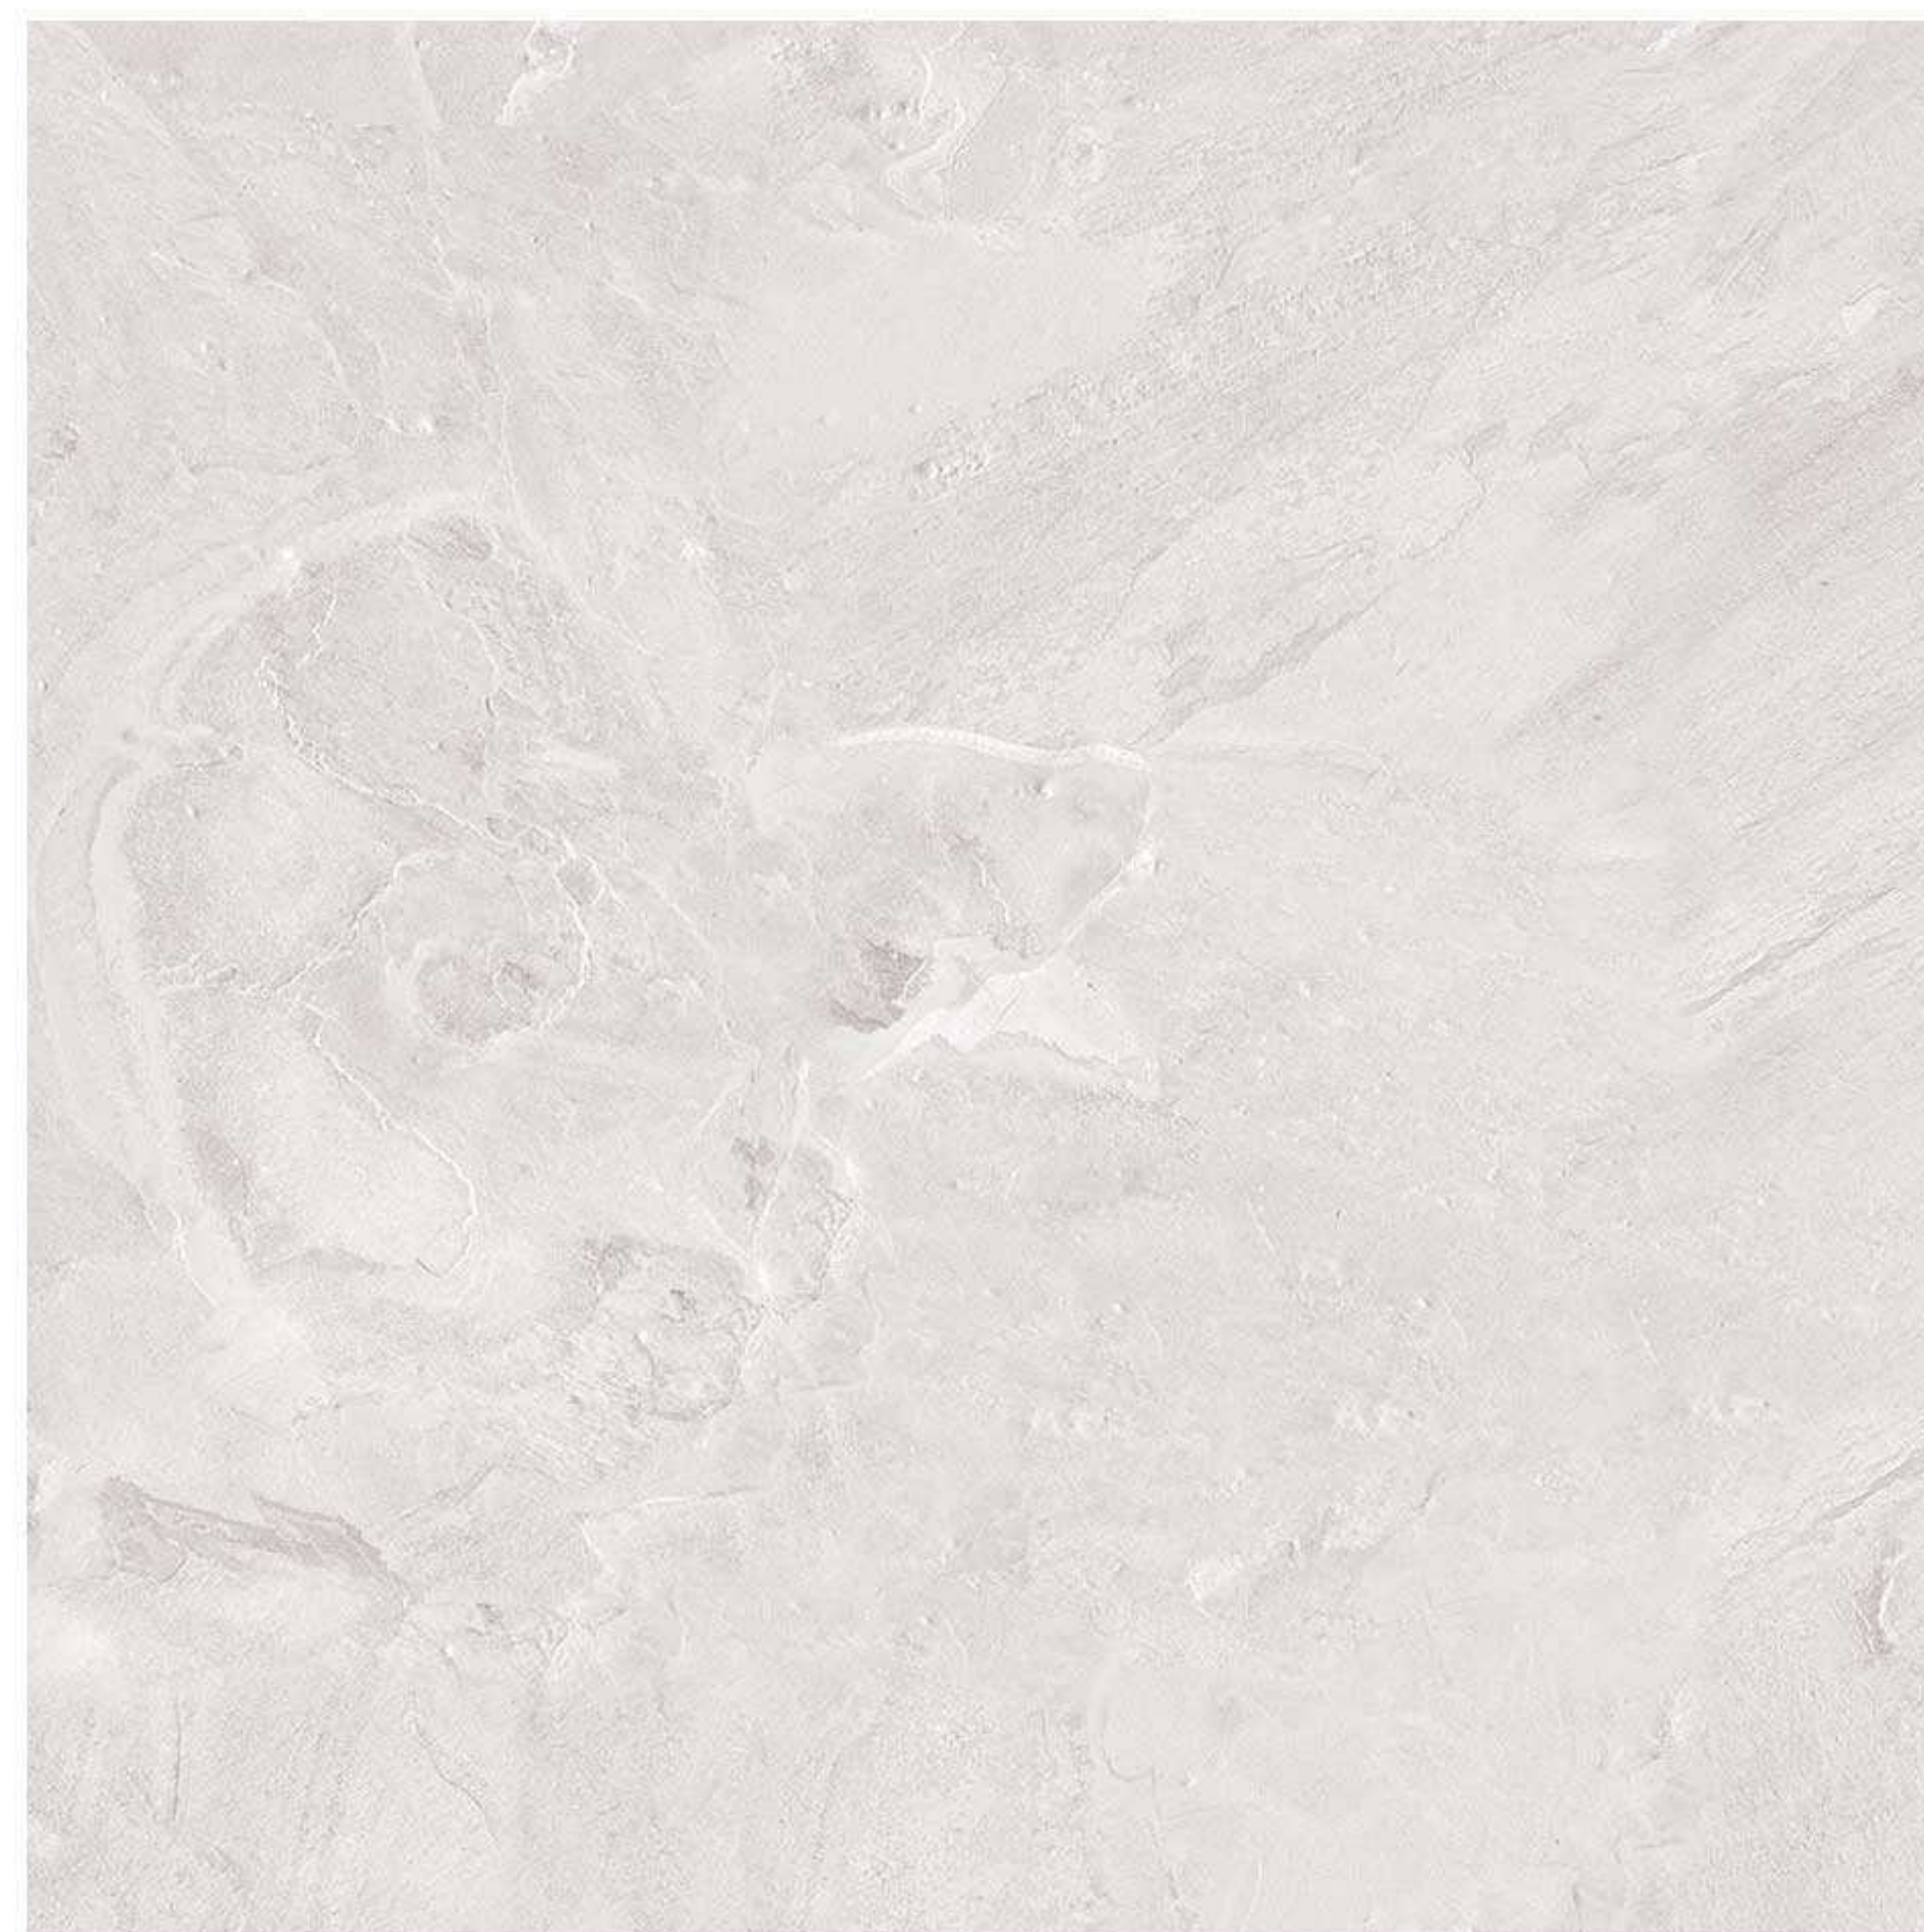

# FIERCE

---

50x50 cm.

---

Cream

50x50 cm. / 6 Faces

Sandune

Grey