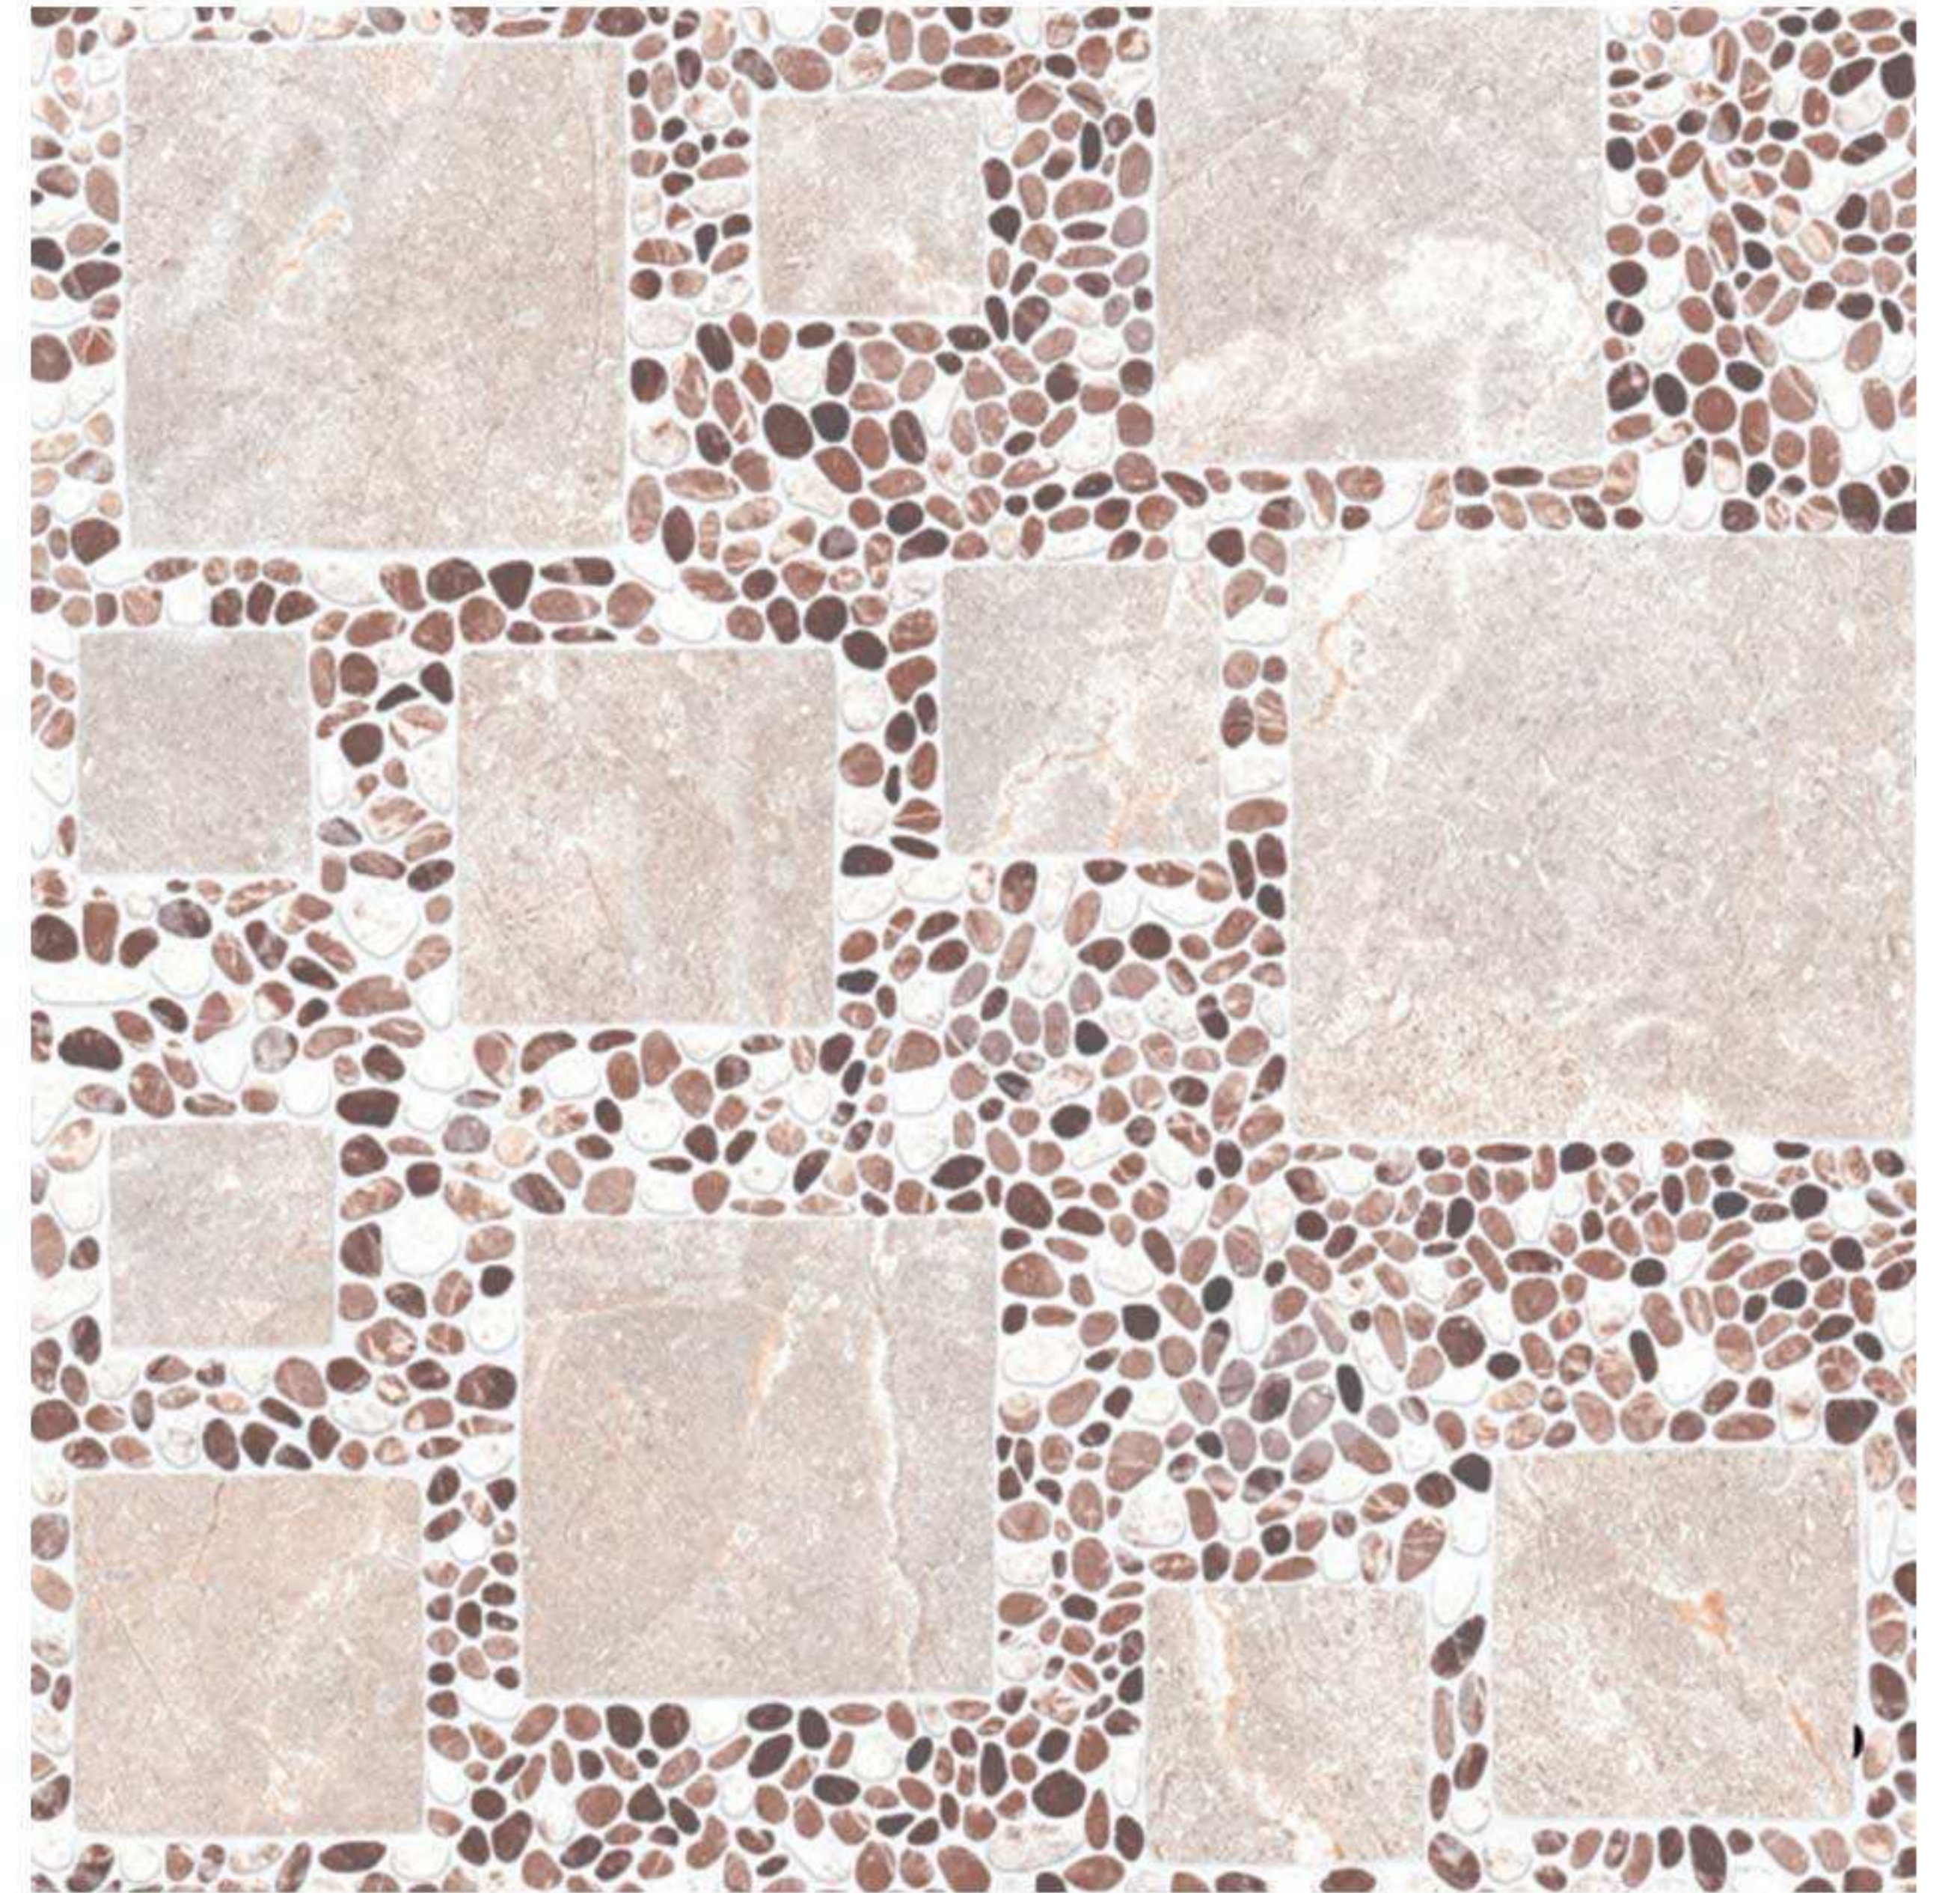

Coffee Brown