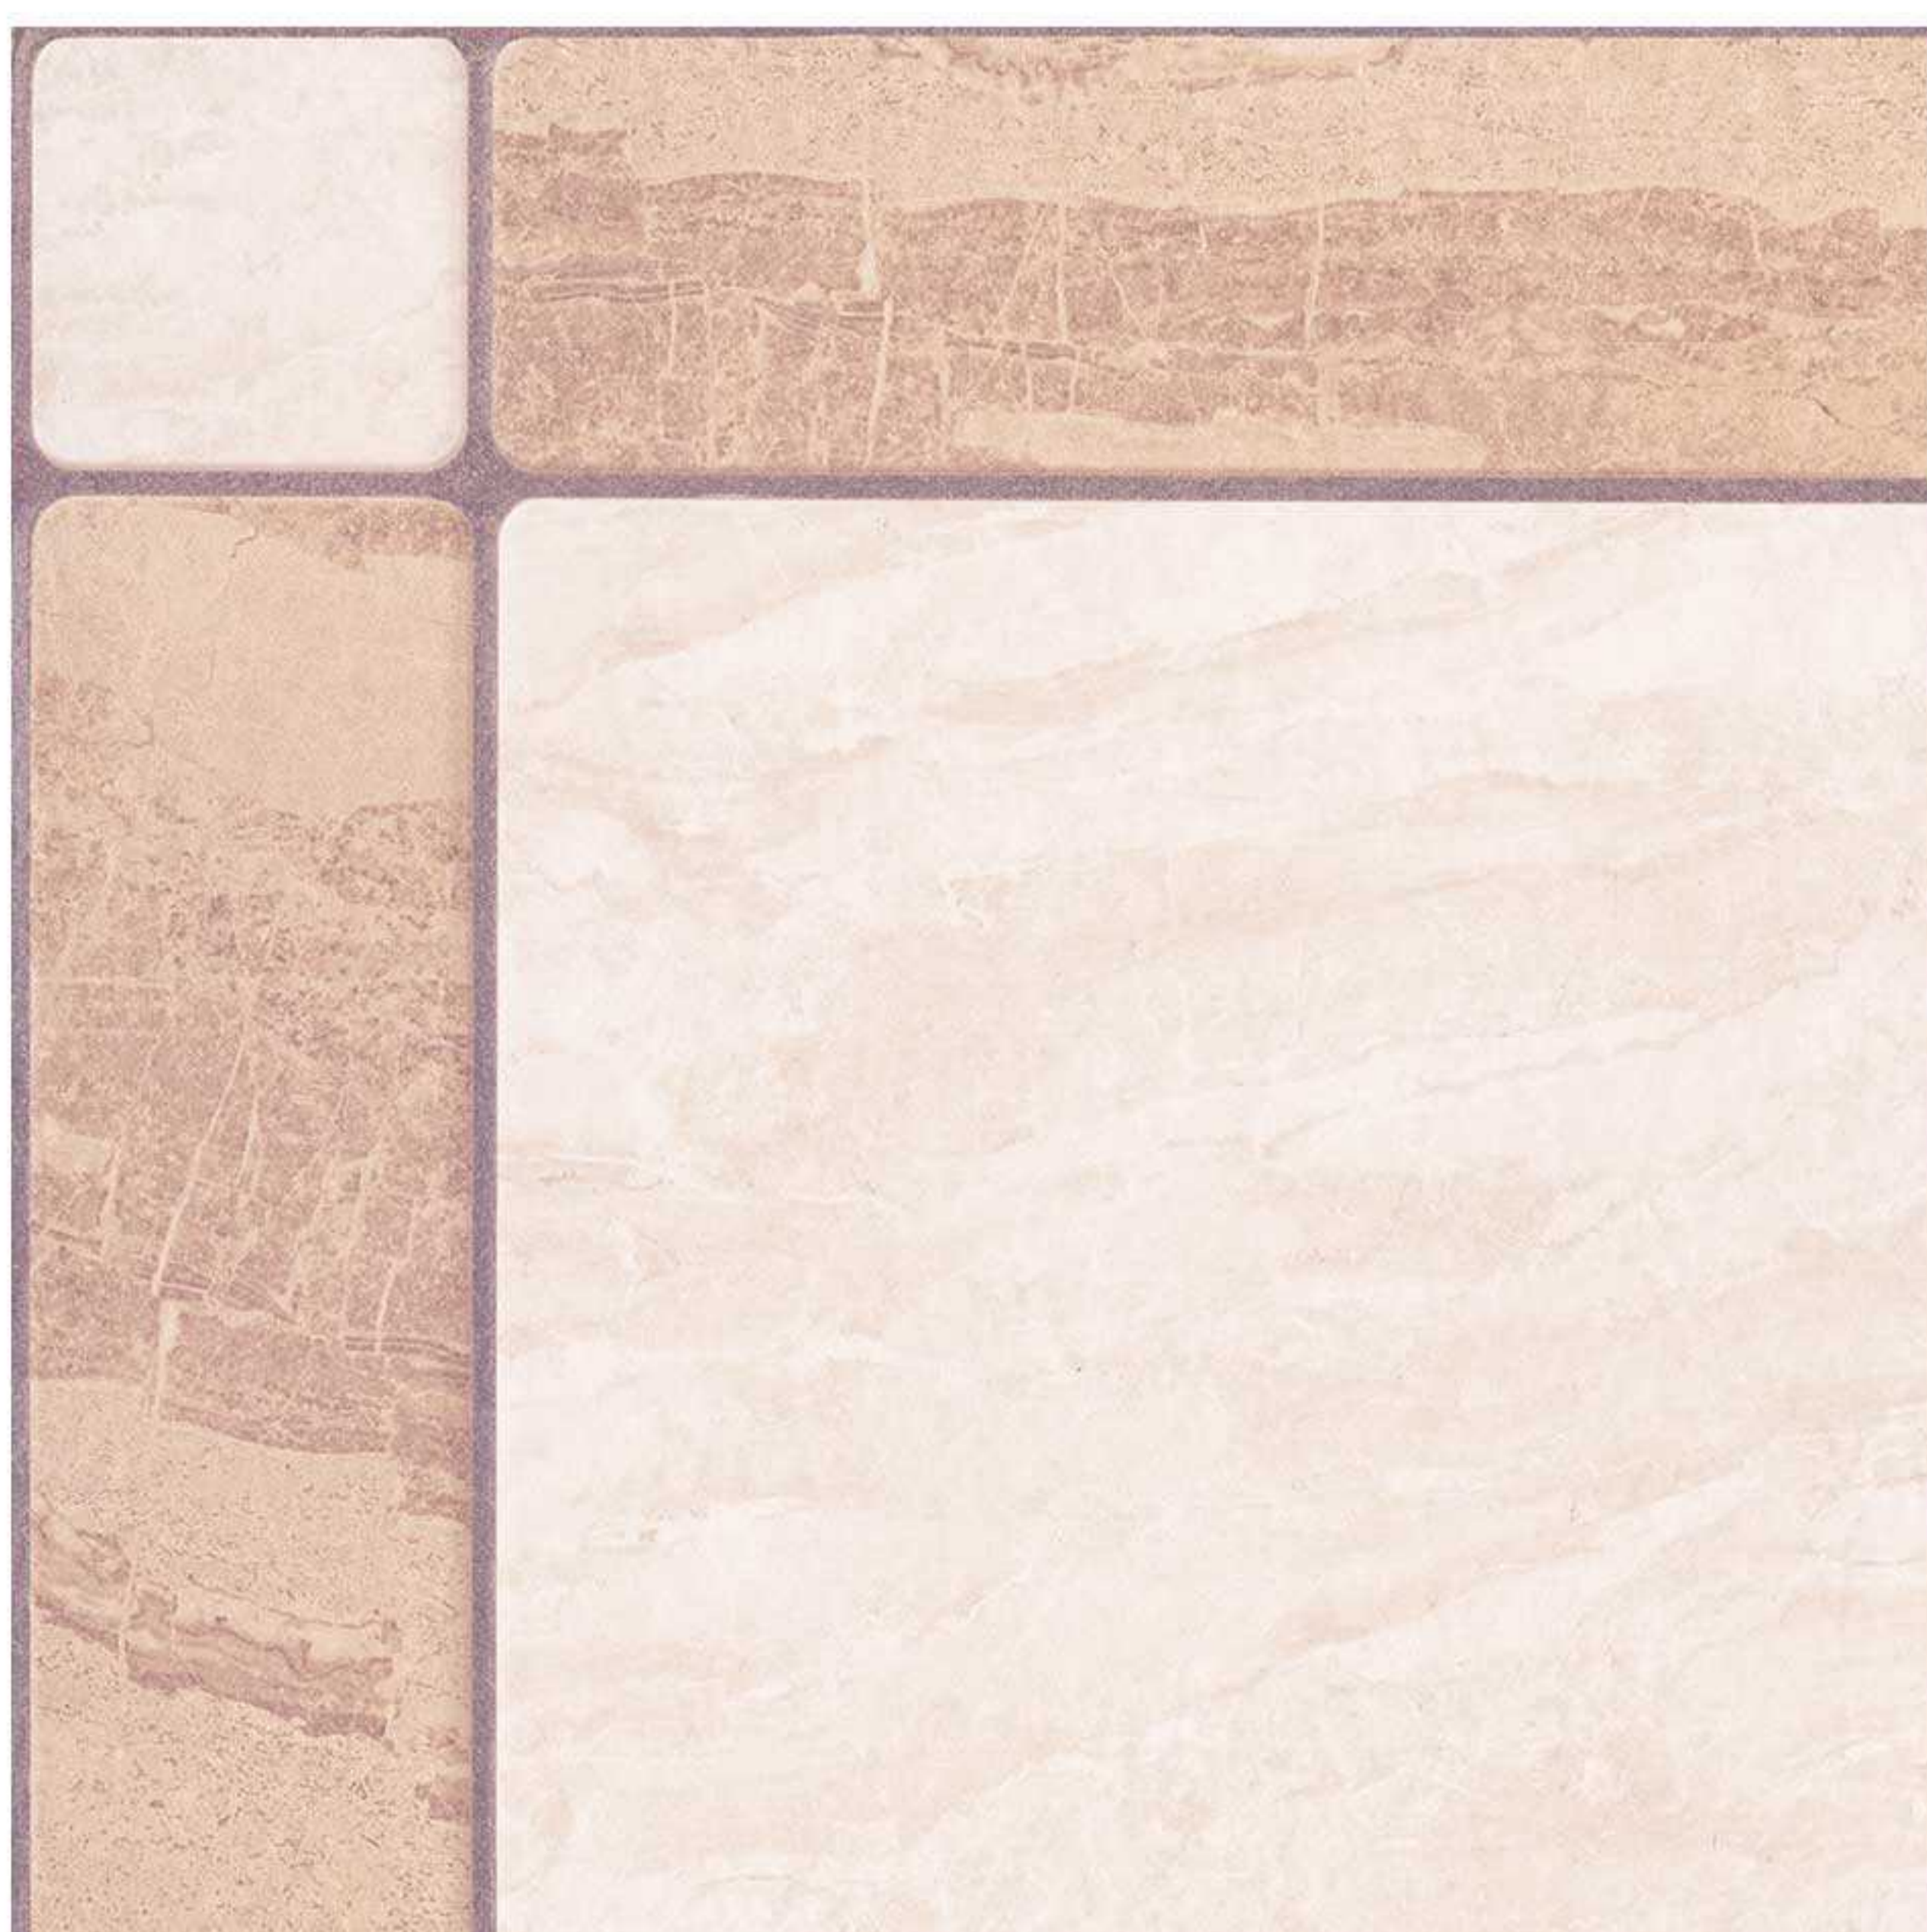

## JACK

---

50x50 cm.

---

Beige

Grey

**TINTED**

---