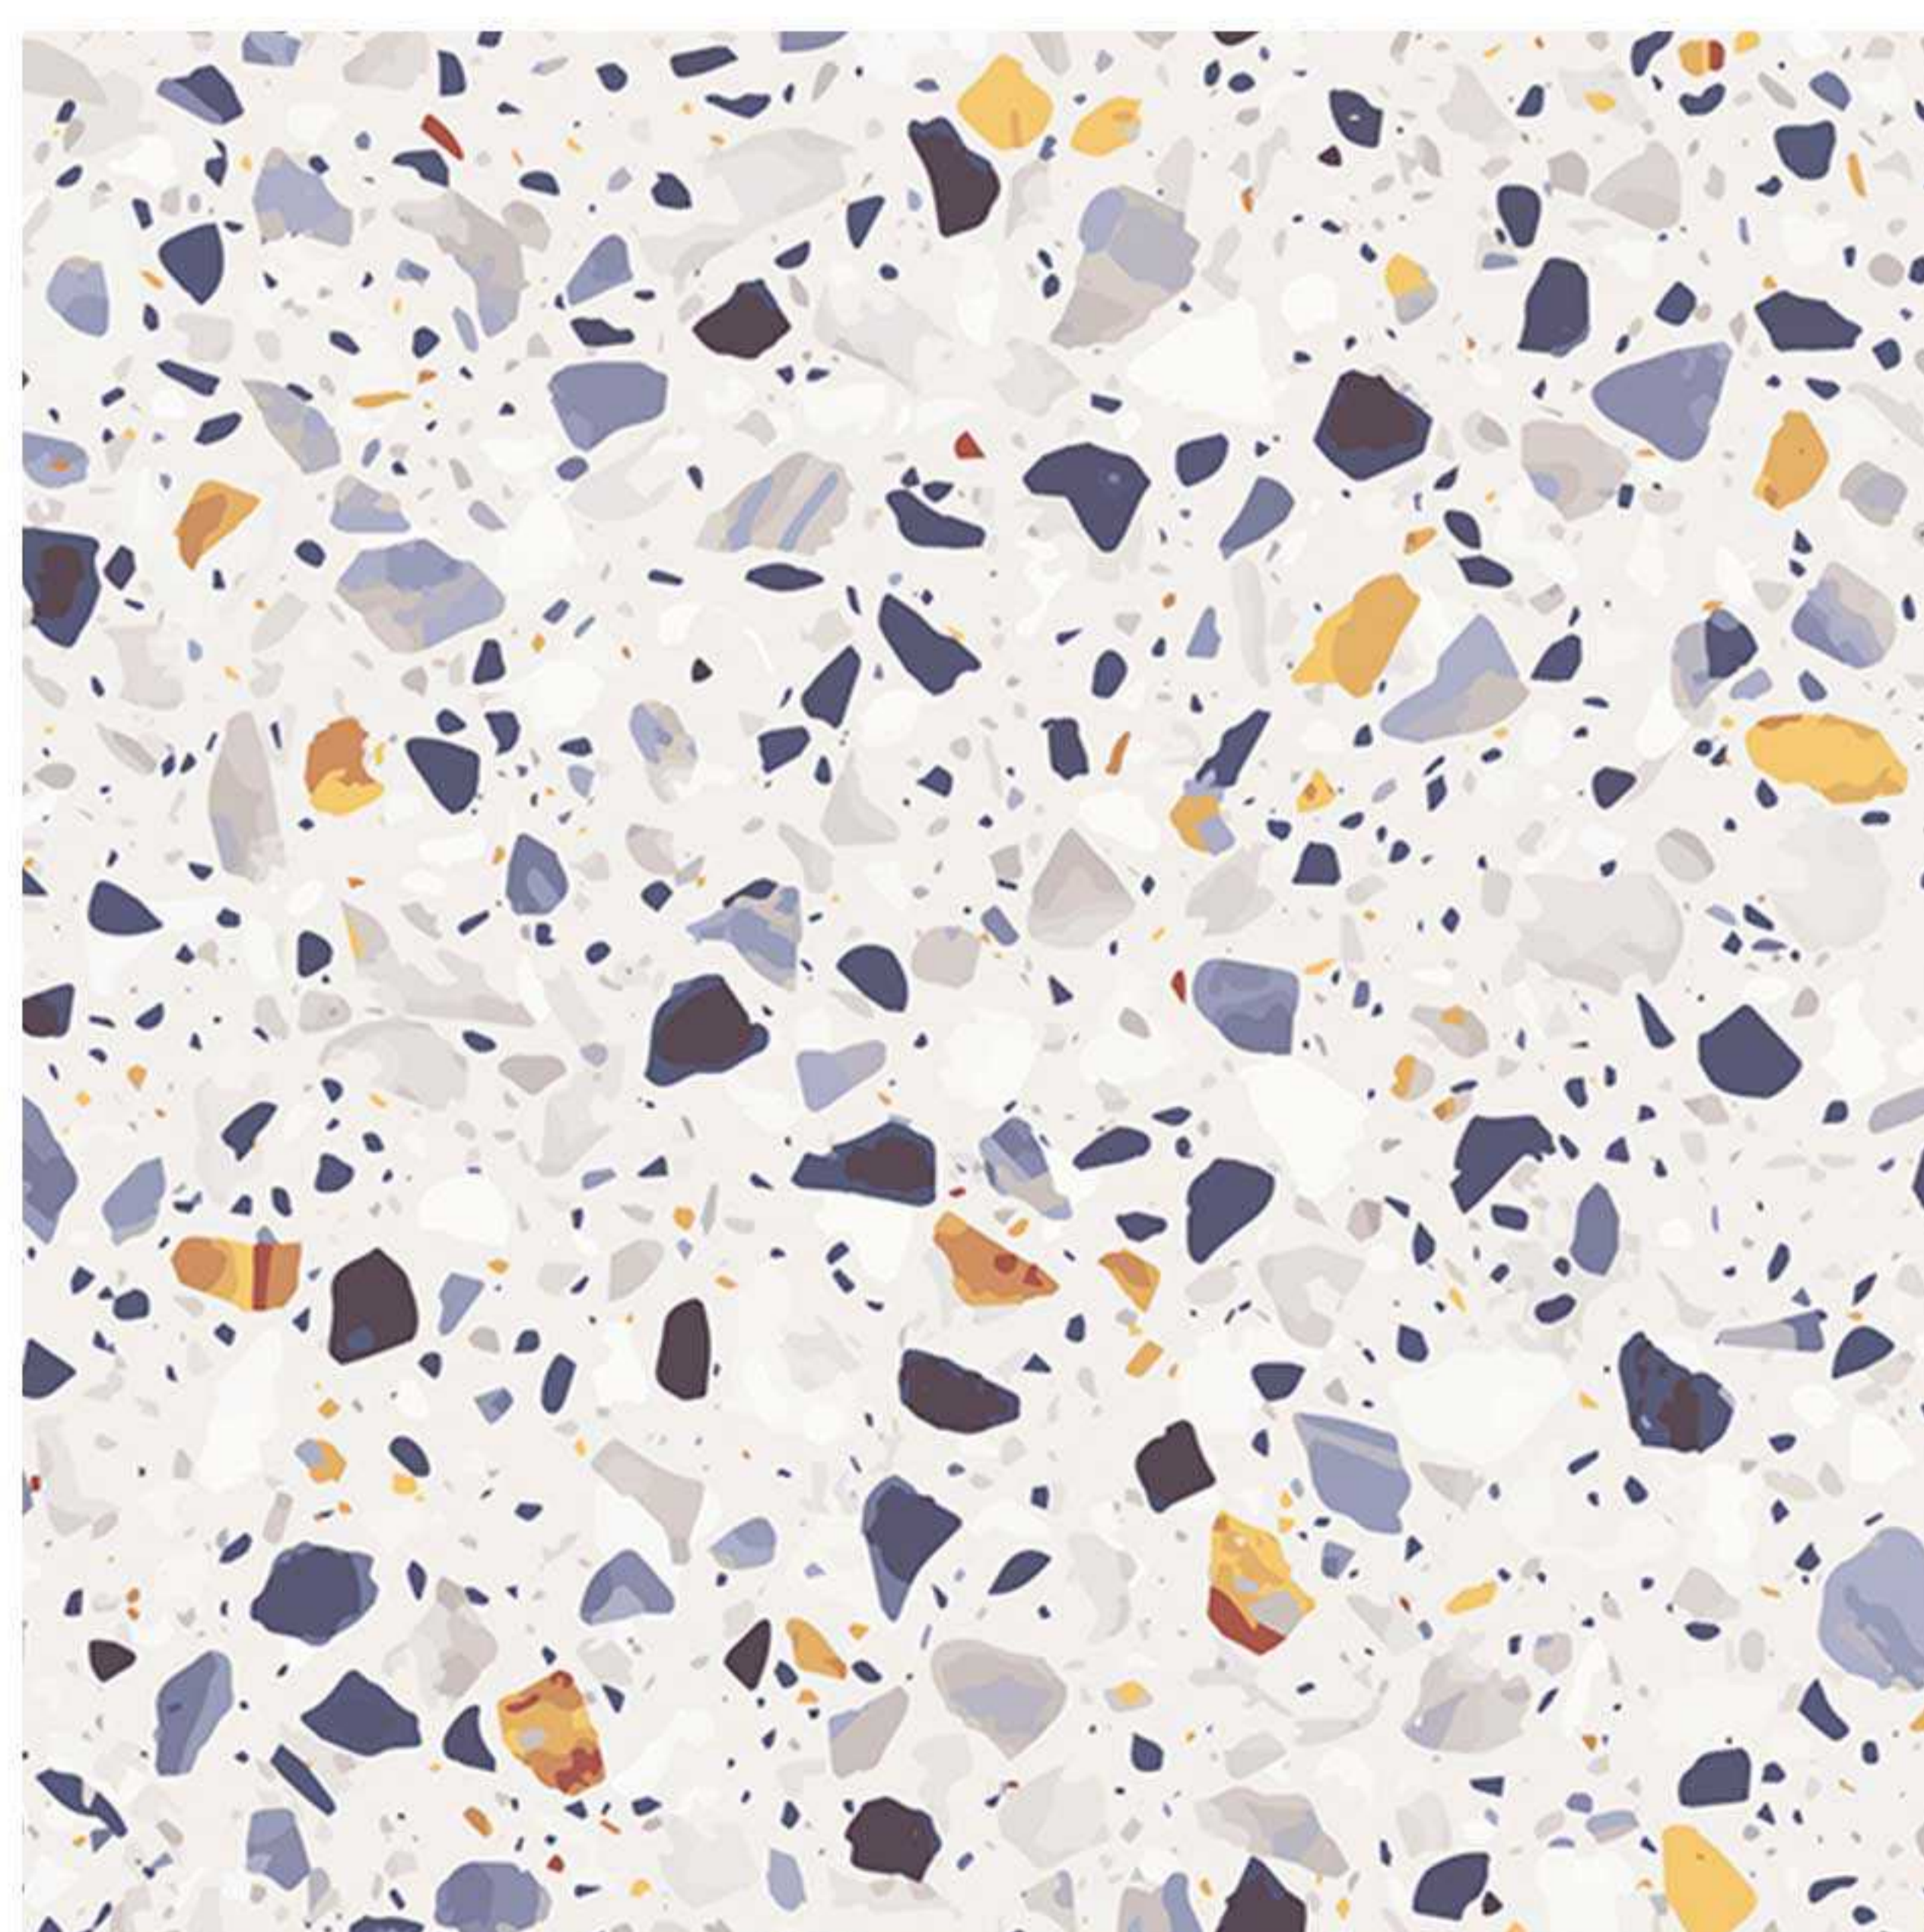

# H AIS

---

50x50 cm.

---

Beige

Grey

Blue