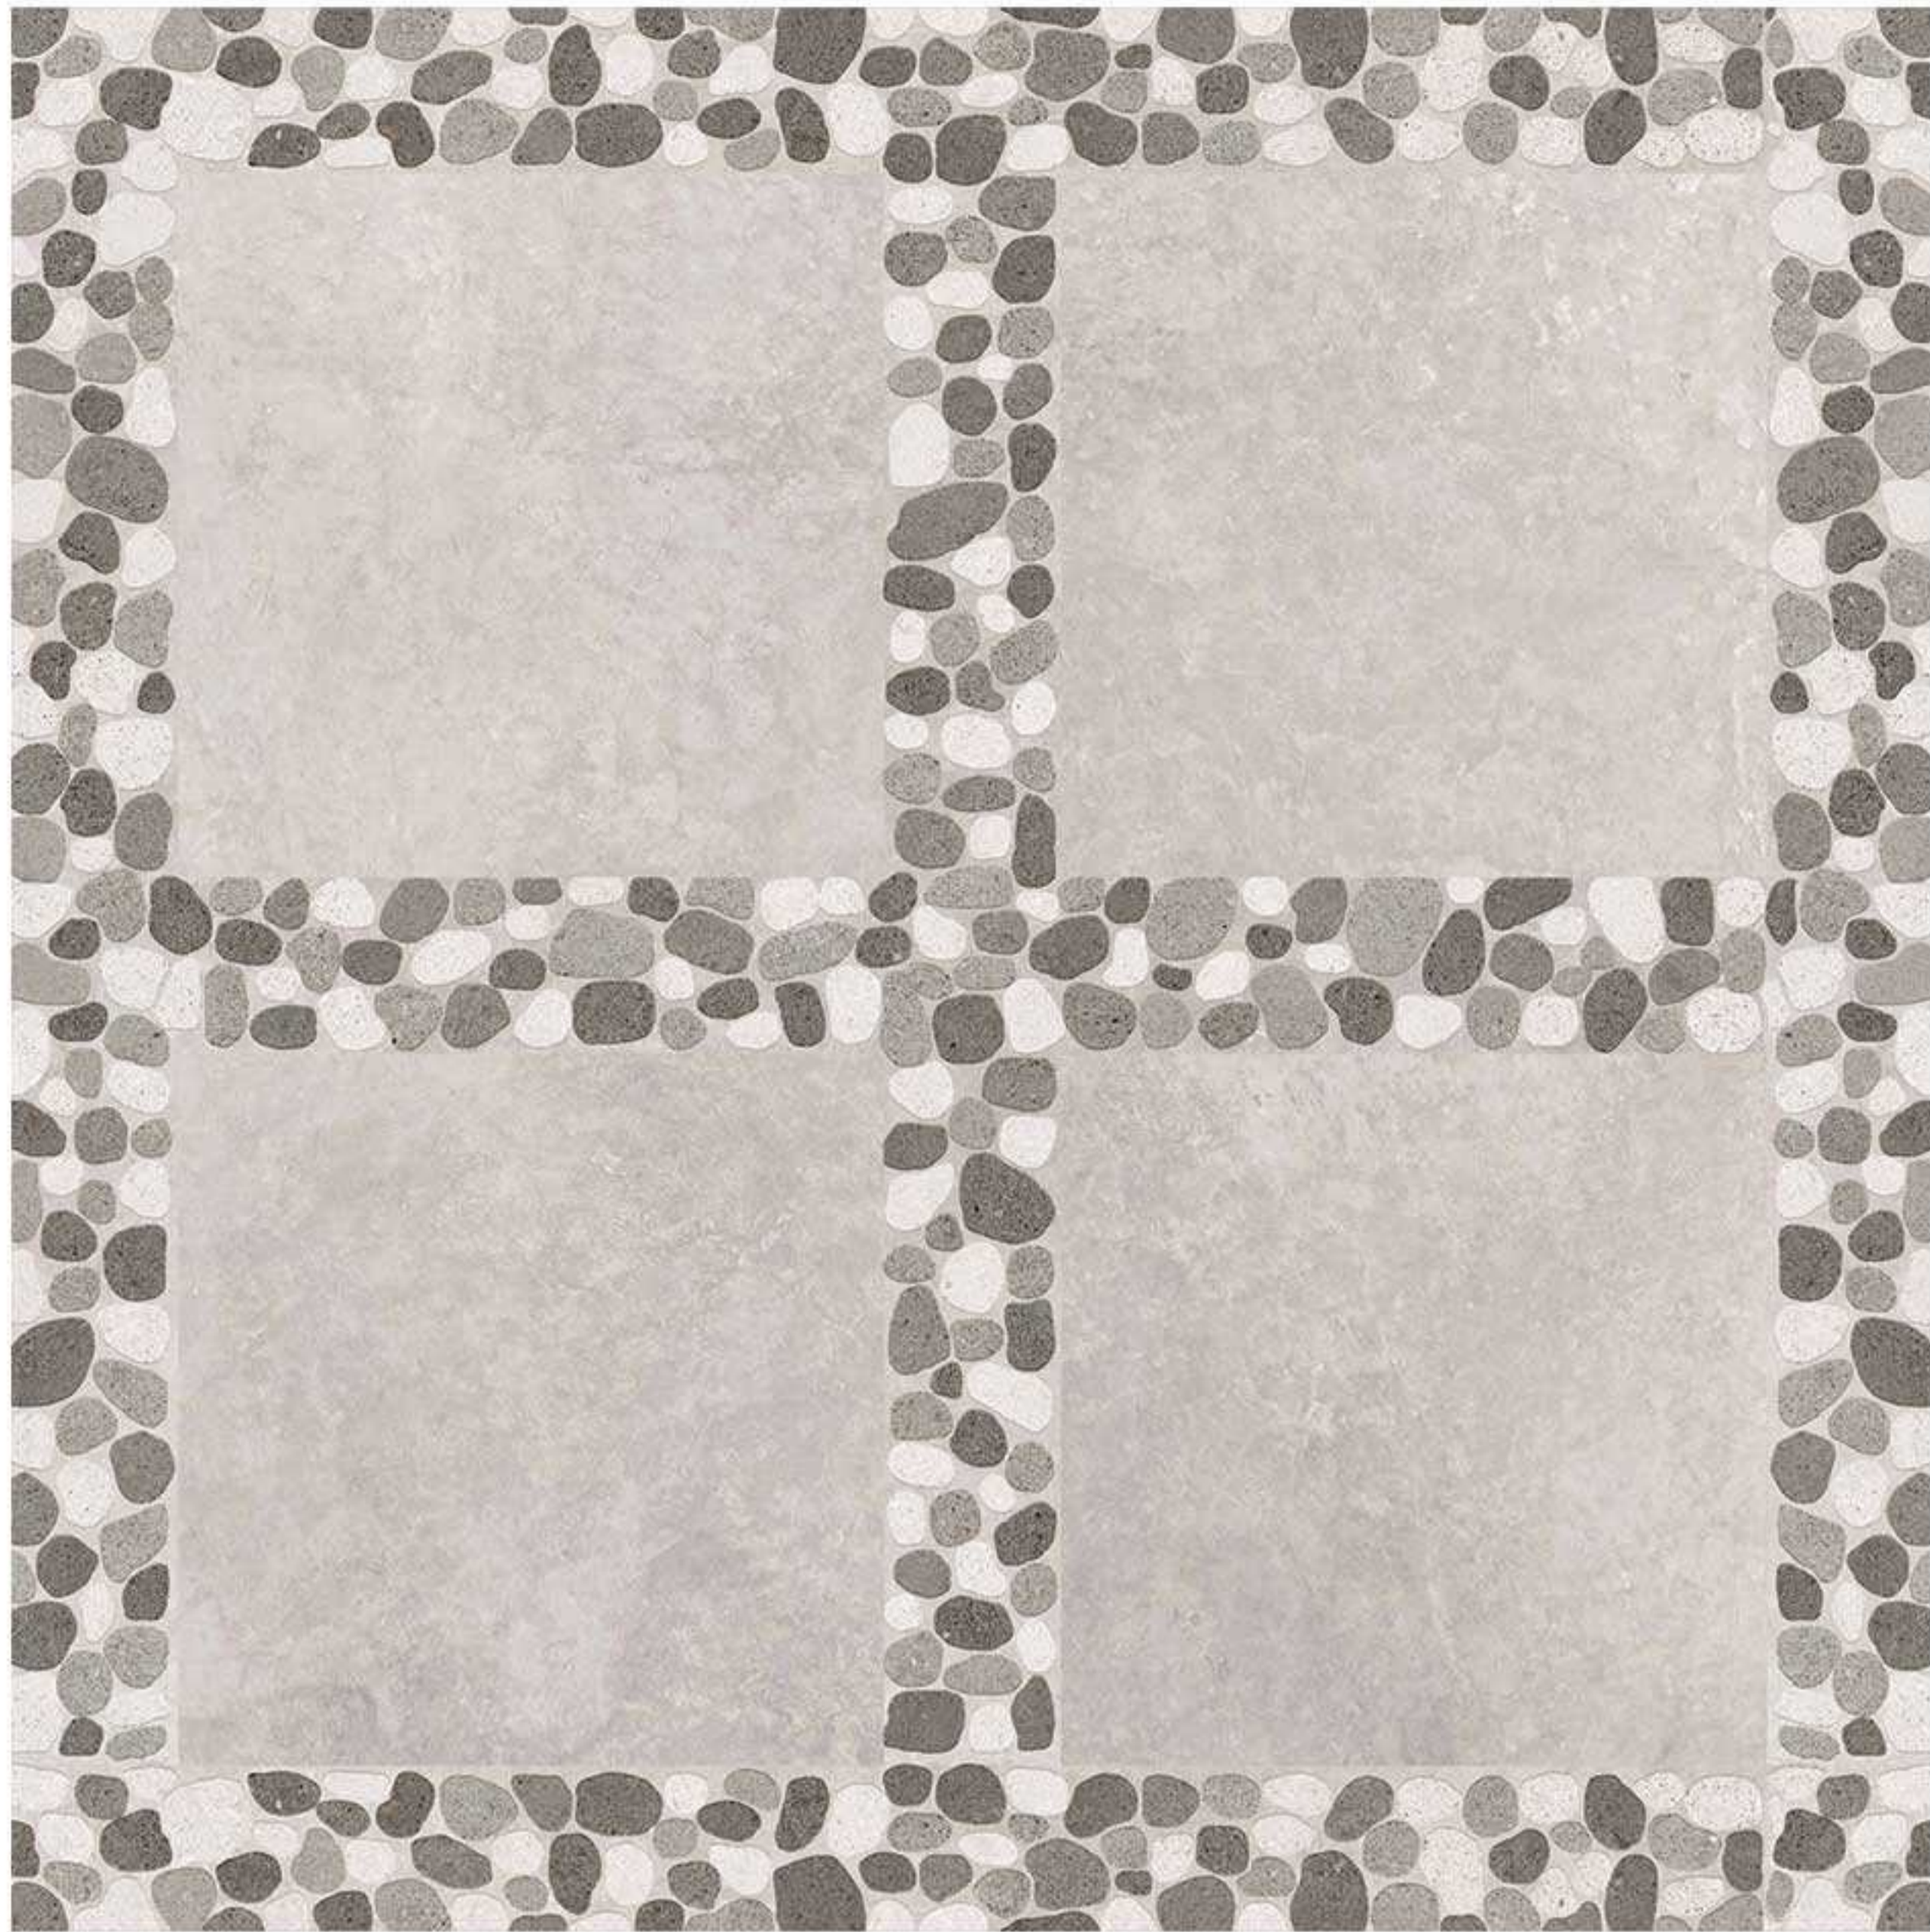

# CITY WALK

50x50 cm.

Grey

Brown