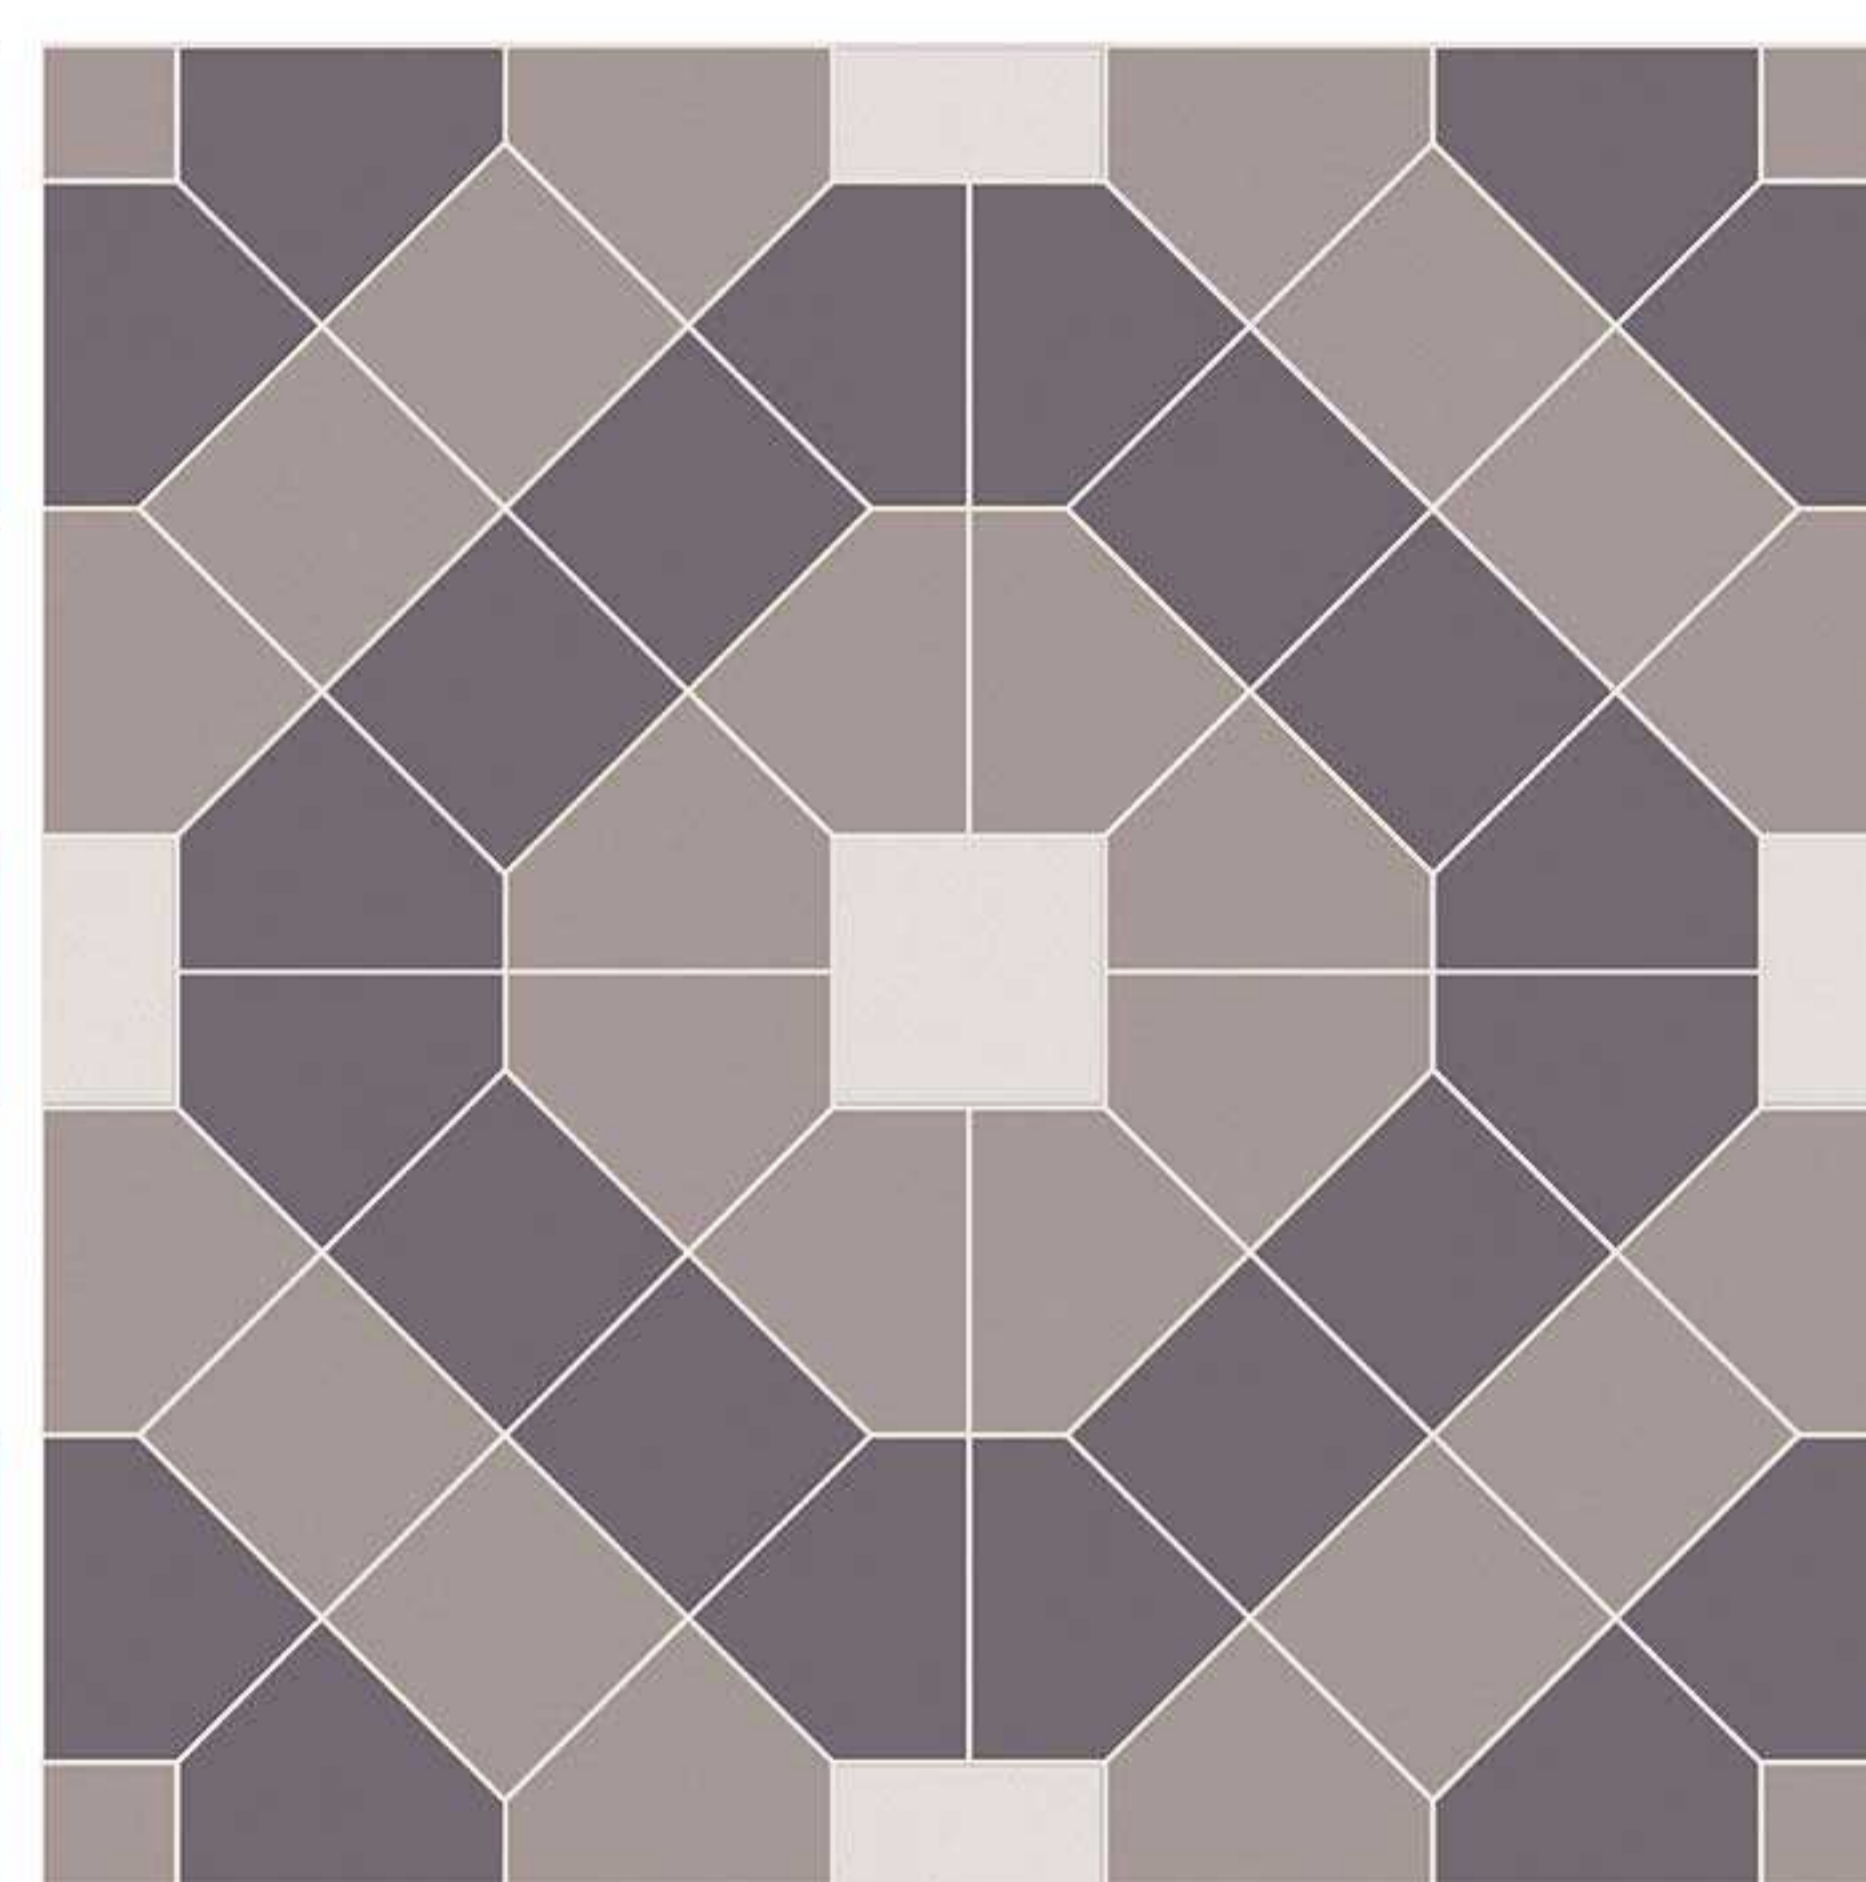

# JADE

50x50 cm. / Anti-Slip

Beige

Brown

Grey Dark

Grey Light

Black

JOVIAL

50x50 cm. / Anti-Slip

Beige

Cotto

Grey

# SEASHELL

50x50 cm. / Anti-Slip

Beige

Grey

ULTIMATE

50x50 cm. / Anti-Slip

Beige