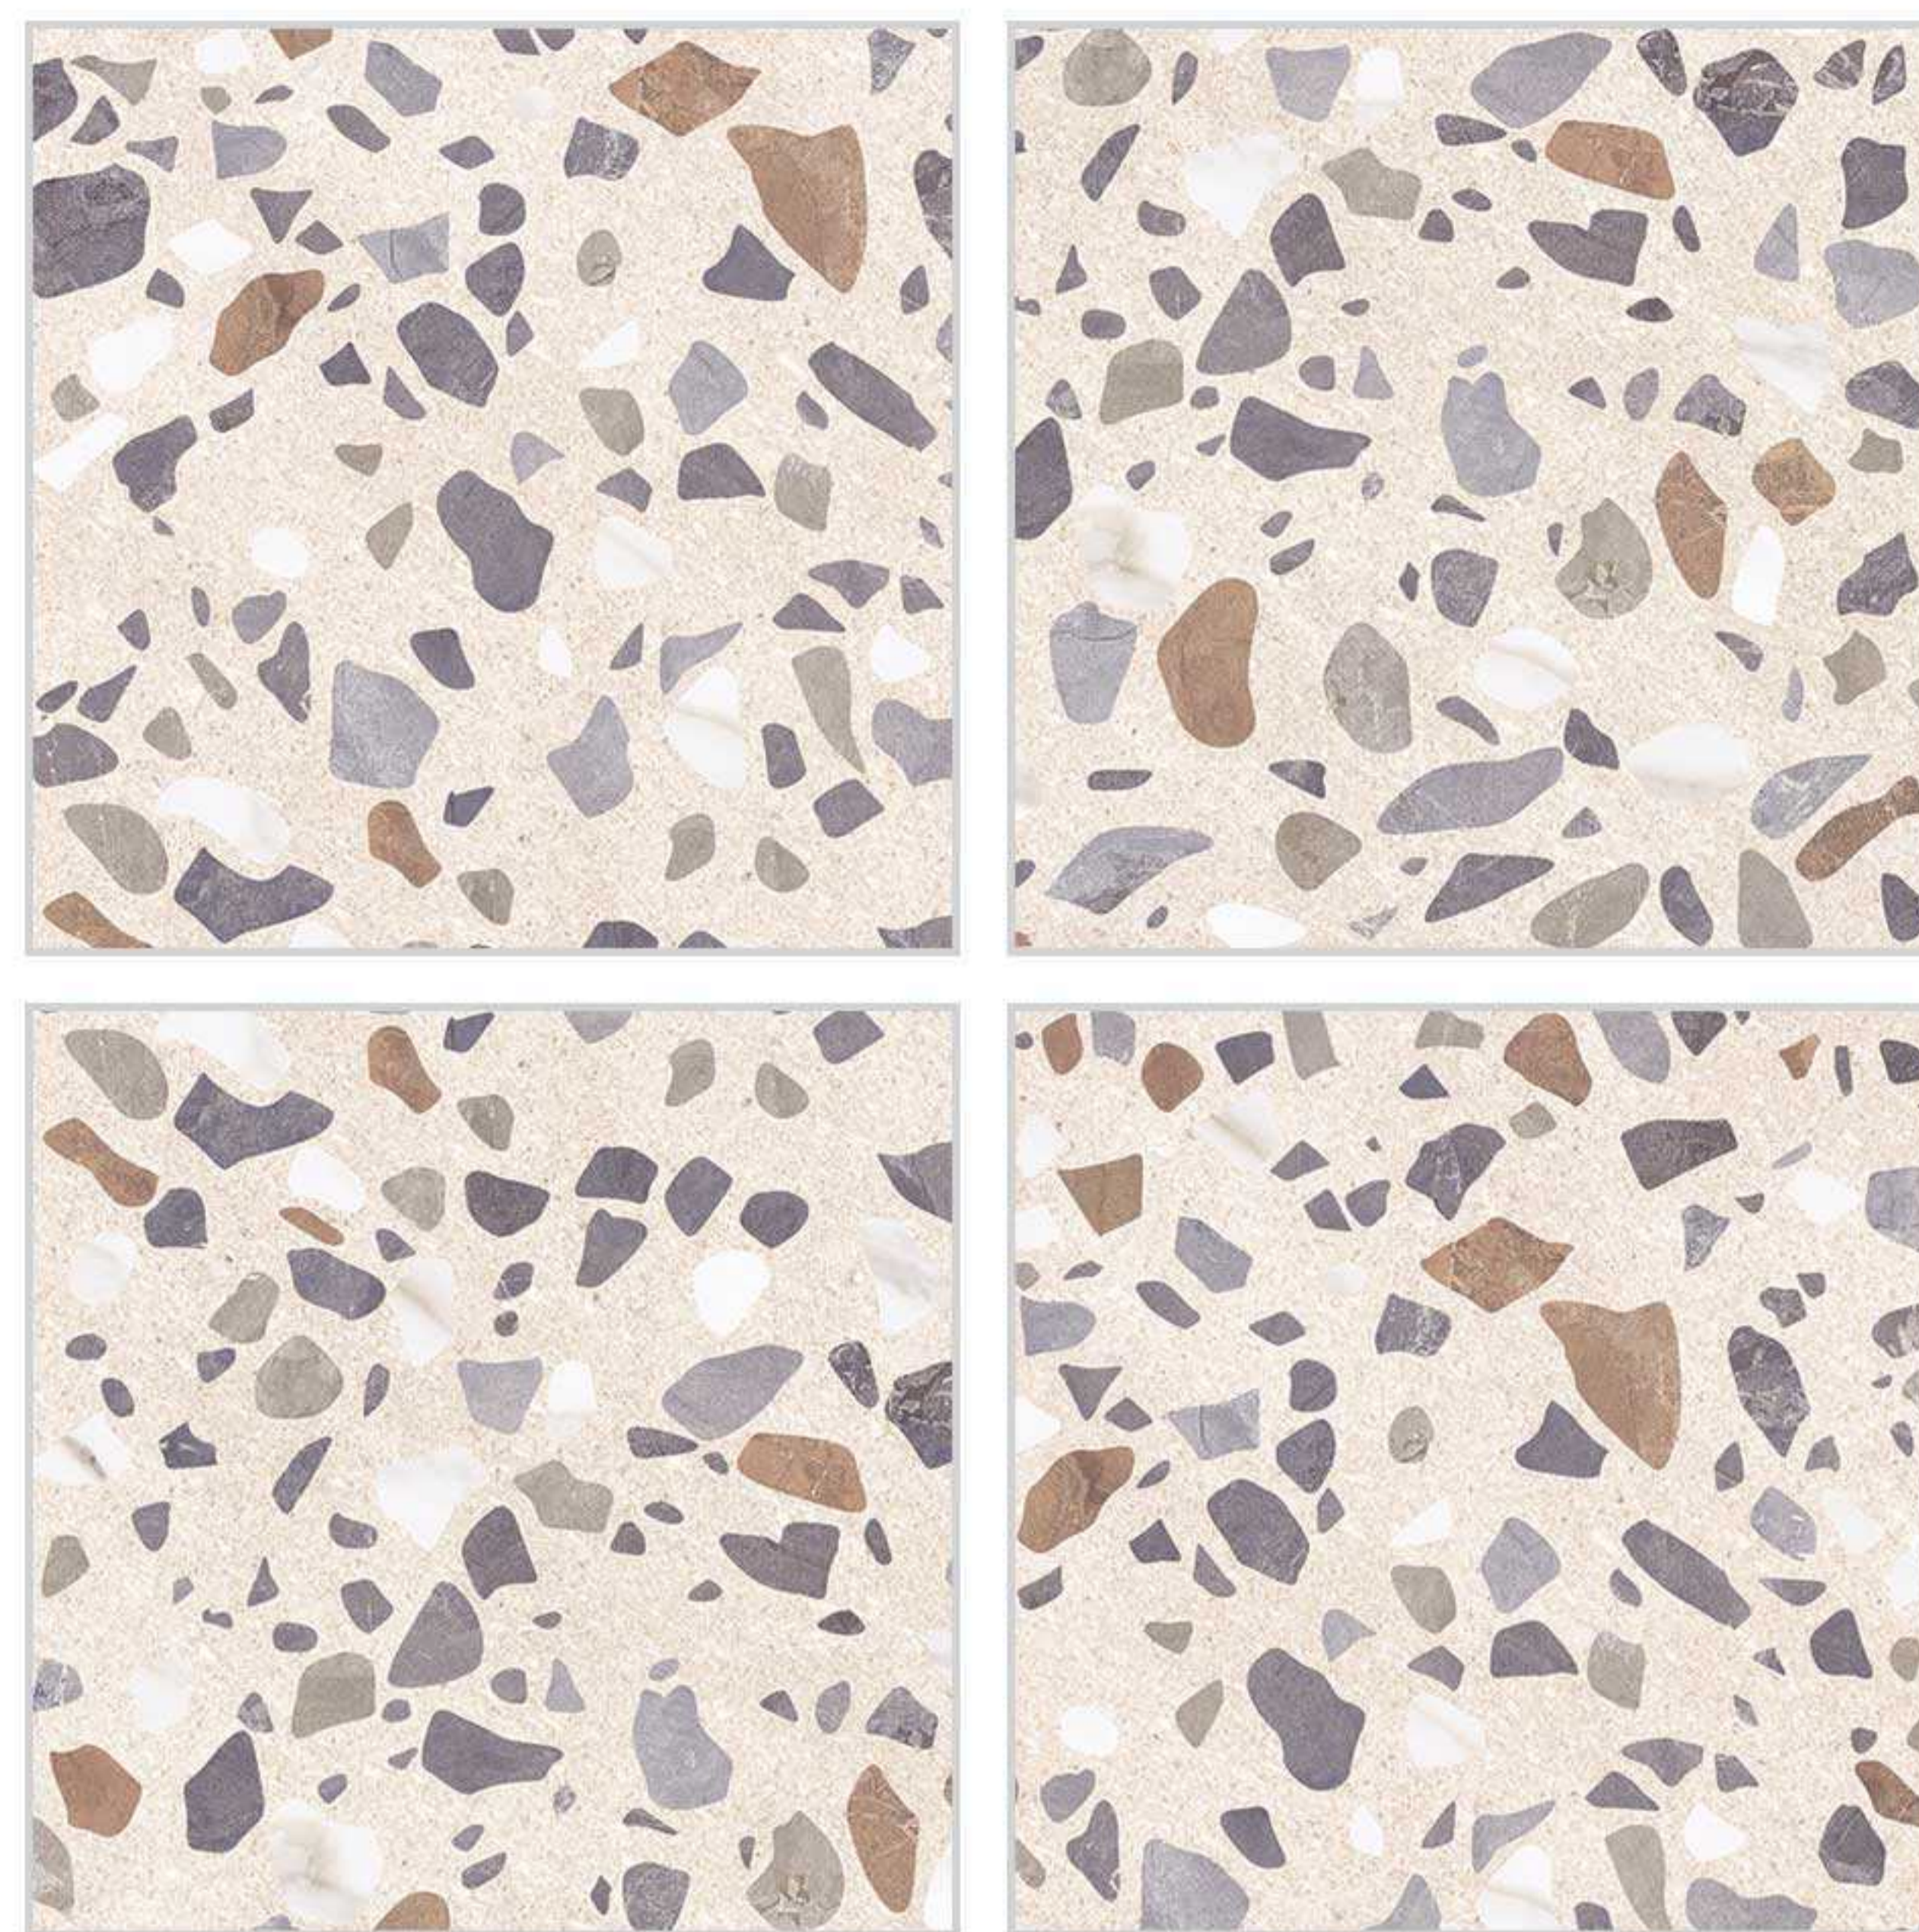

# LARA

---

50x50 cm.

---

White

Grey

Beige

Grey

# CITY WALK

50x50 cm.

Grey

Brown