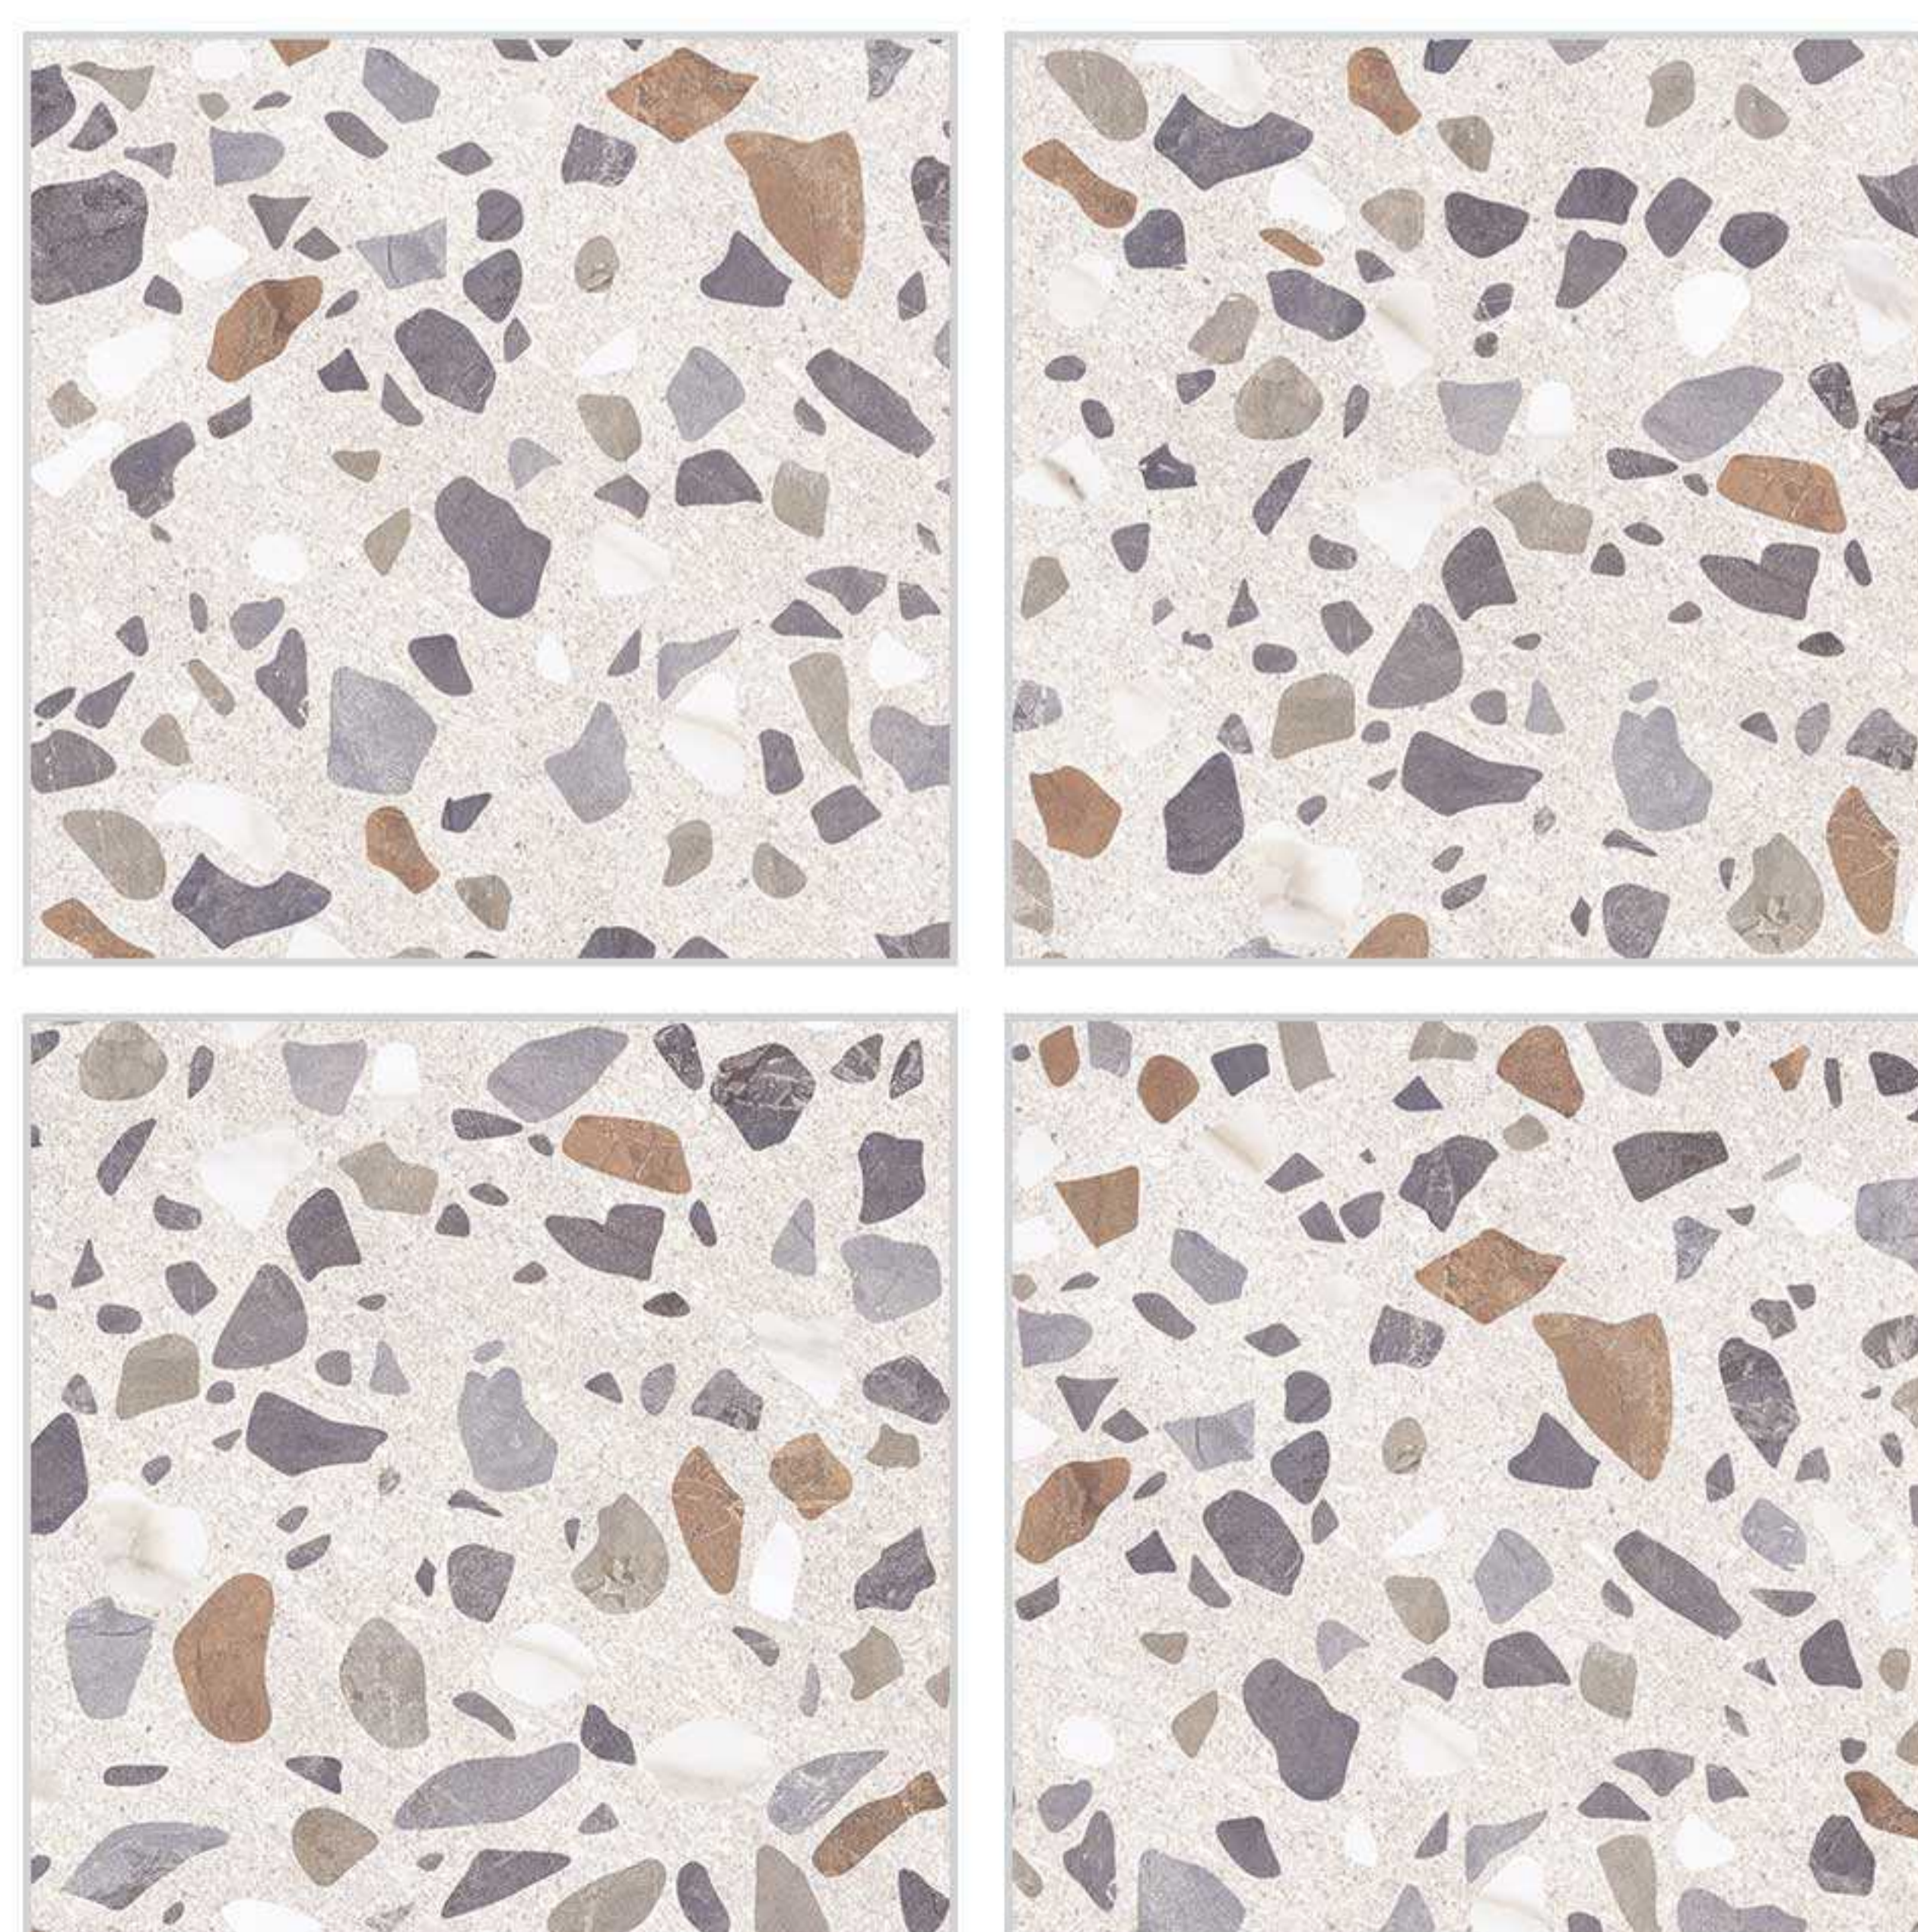

# CITY WALK

50x50 cm.

Grey

Brown