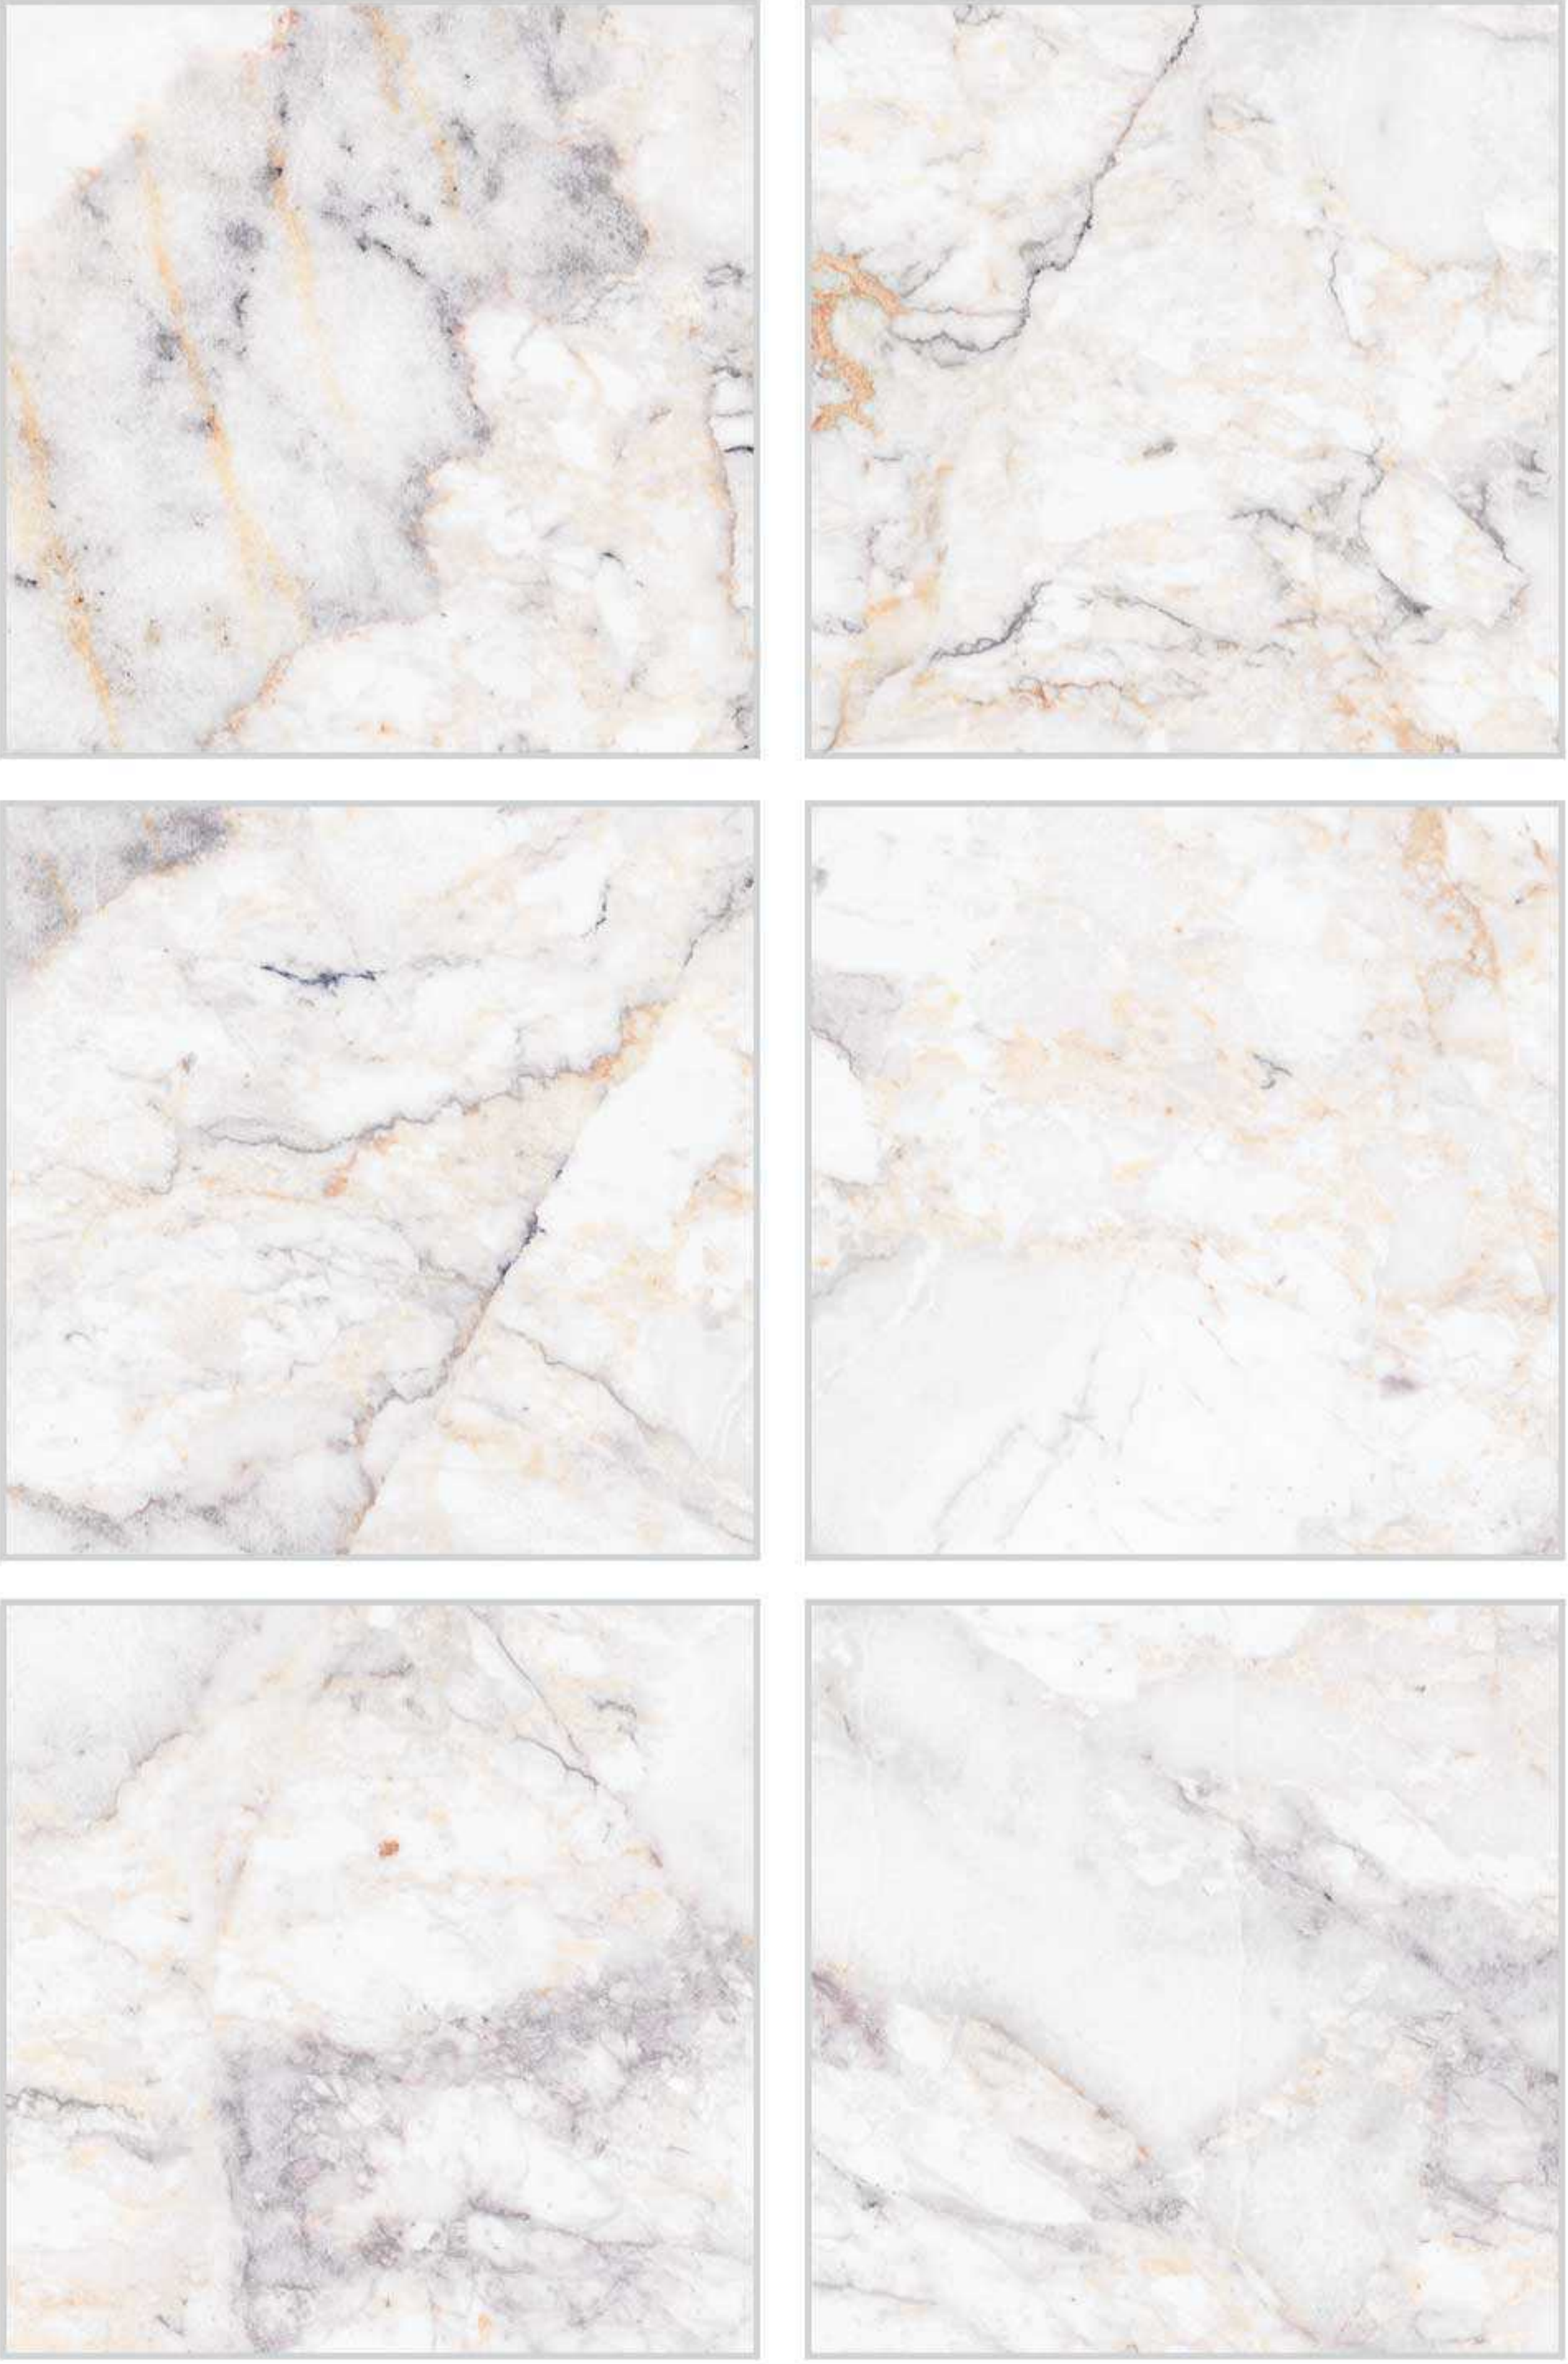

# NORGE

50x50 cm.

Brown

Grey

Brown