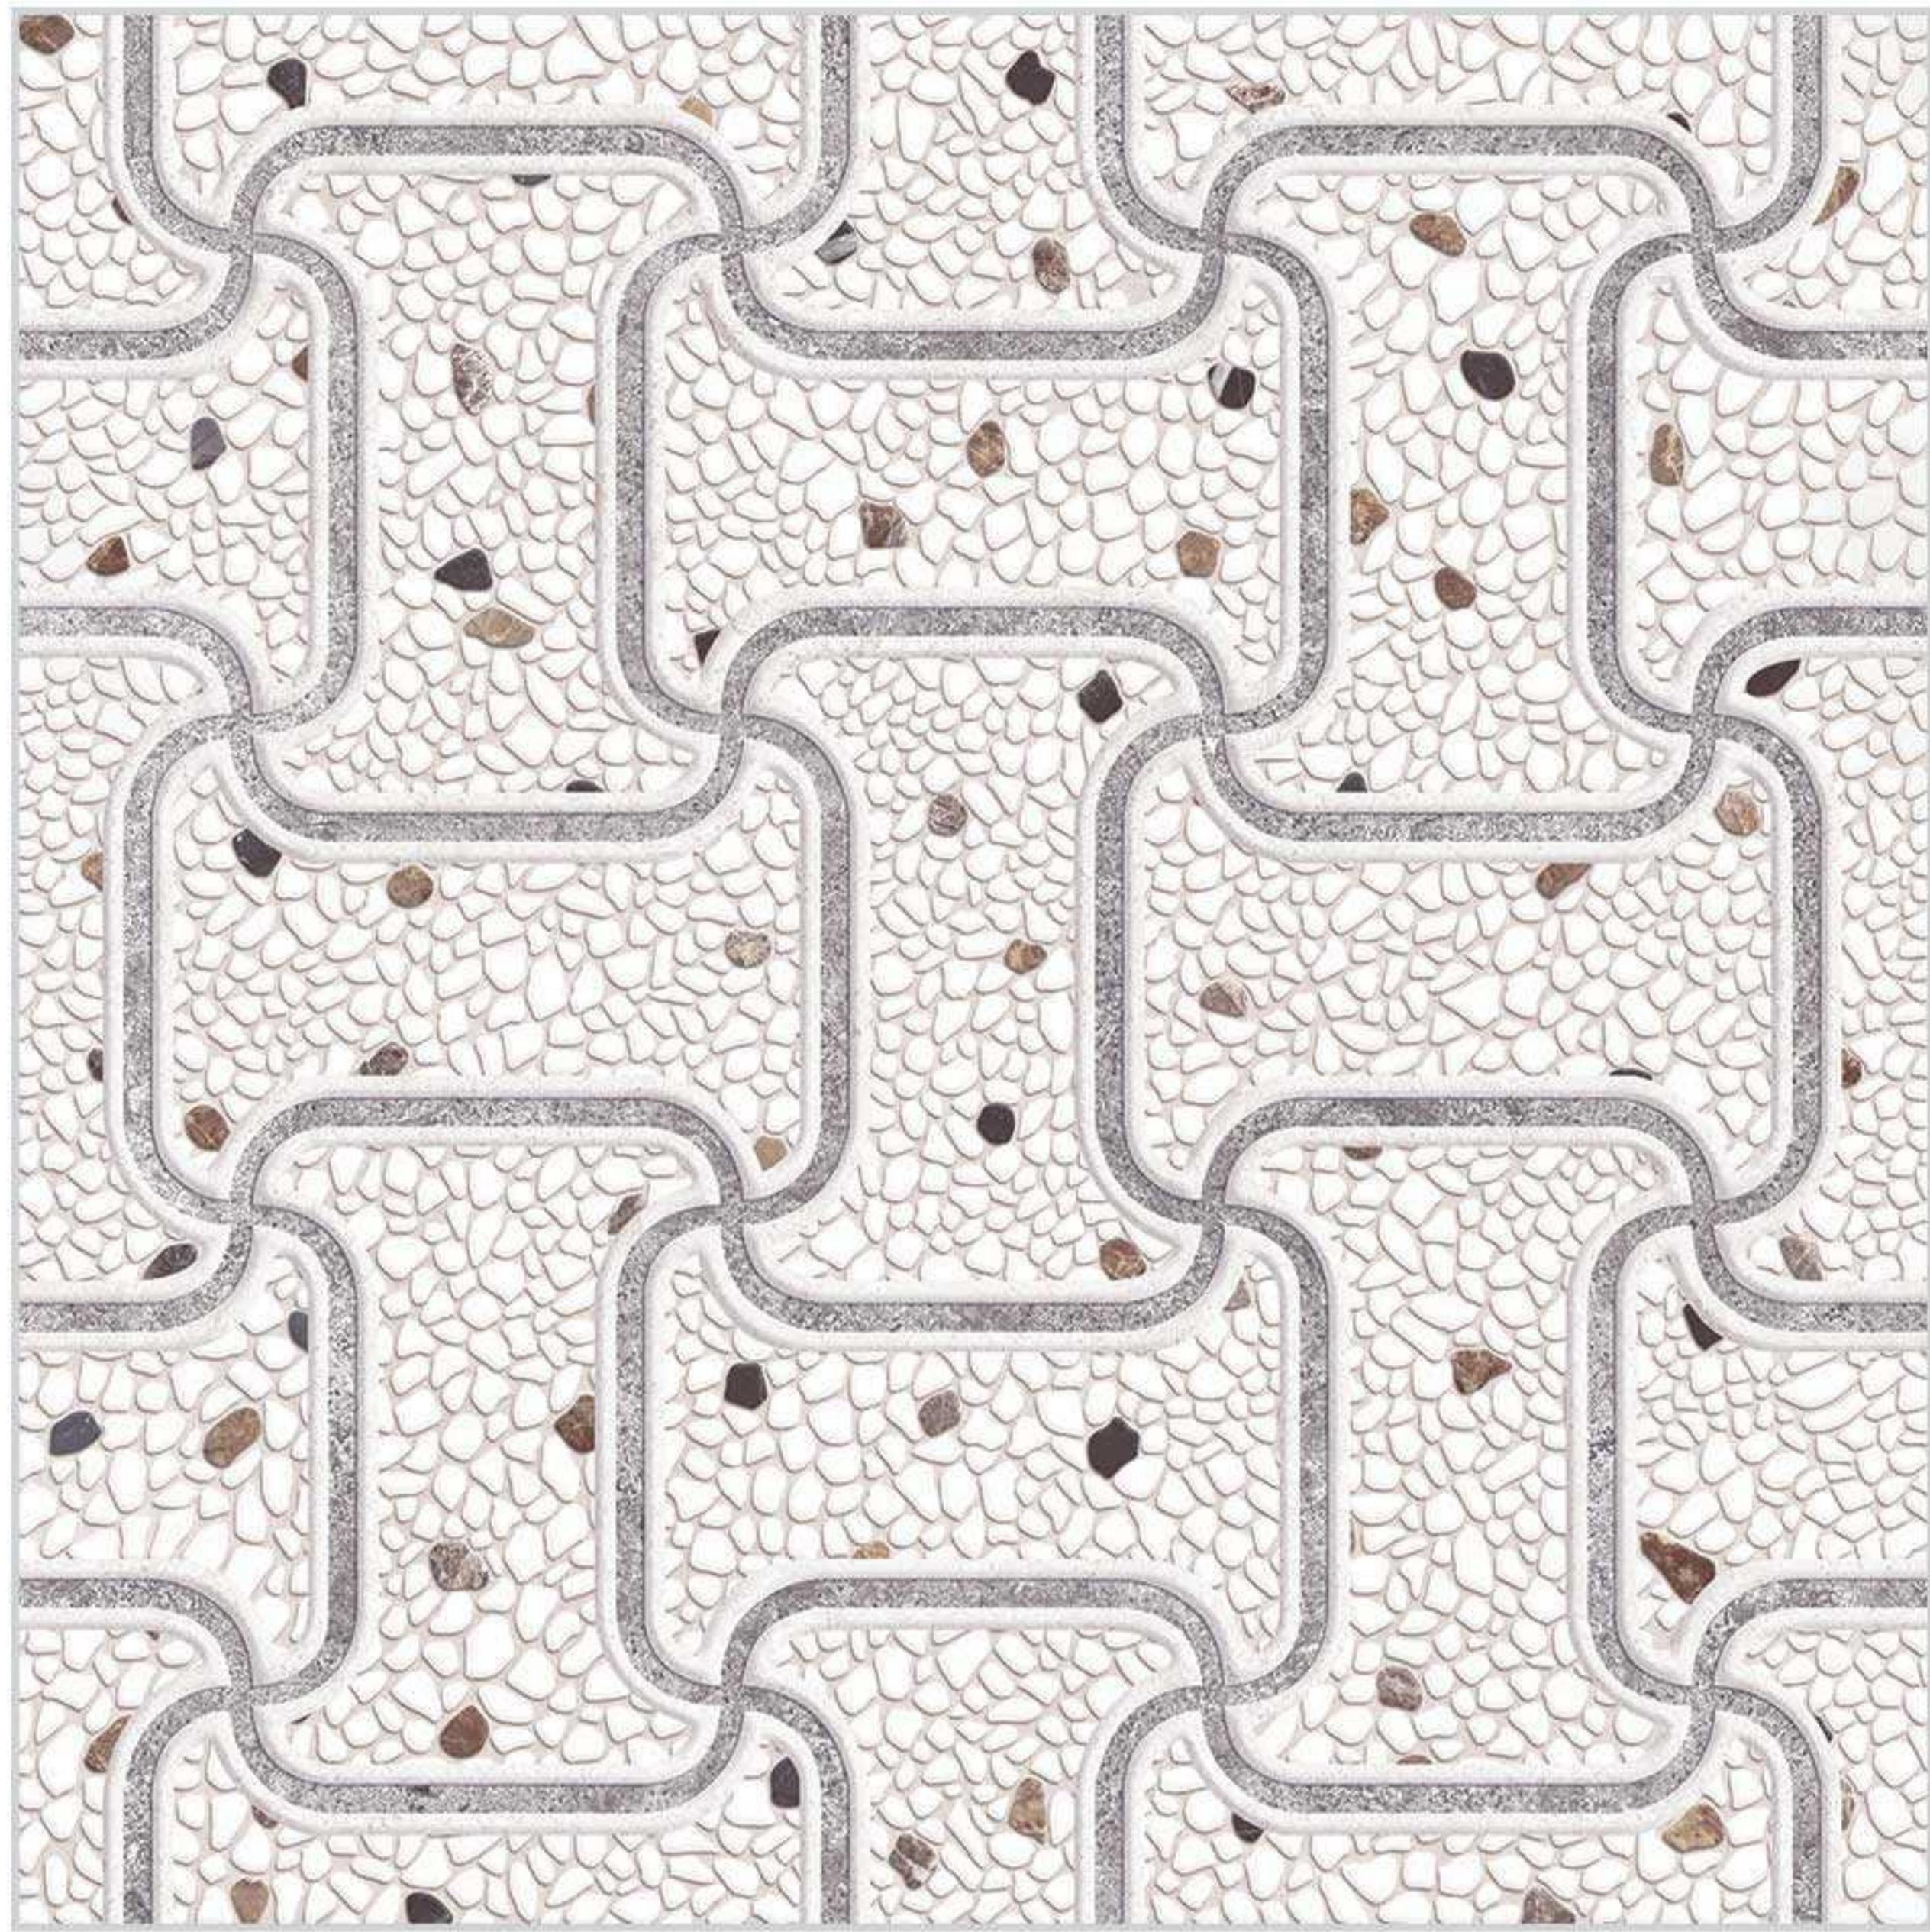

TINTED

50x50 cm.

White