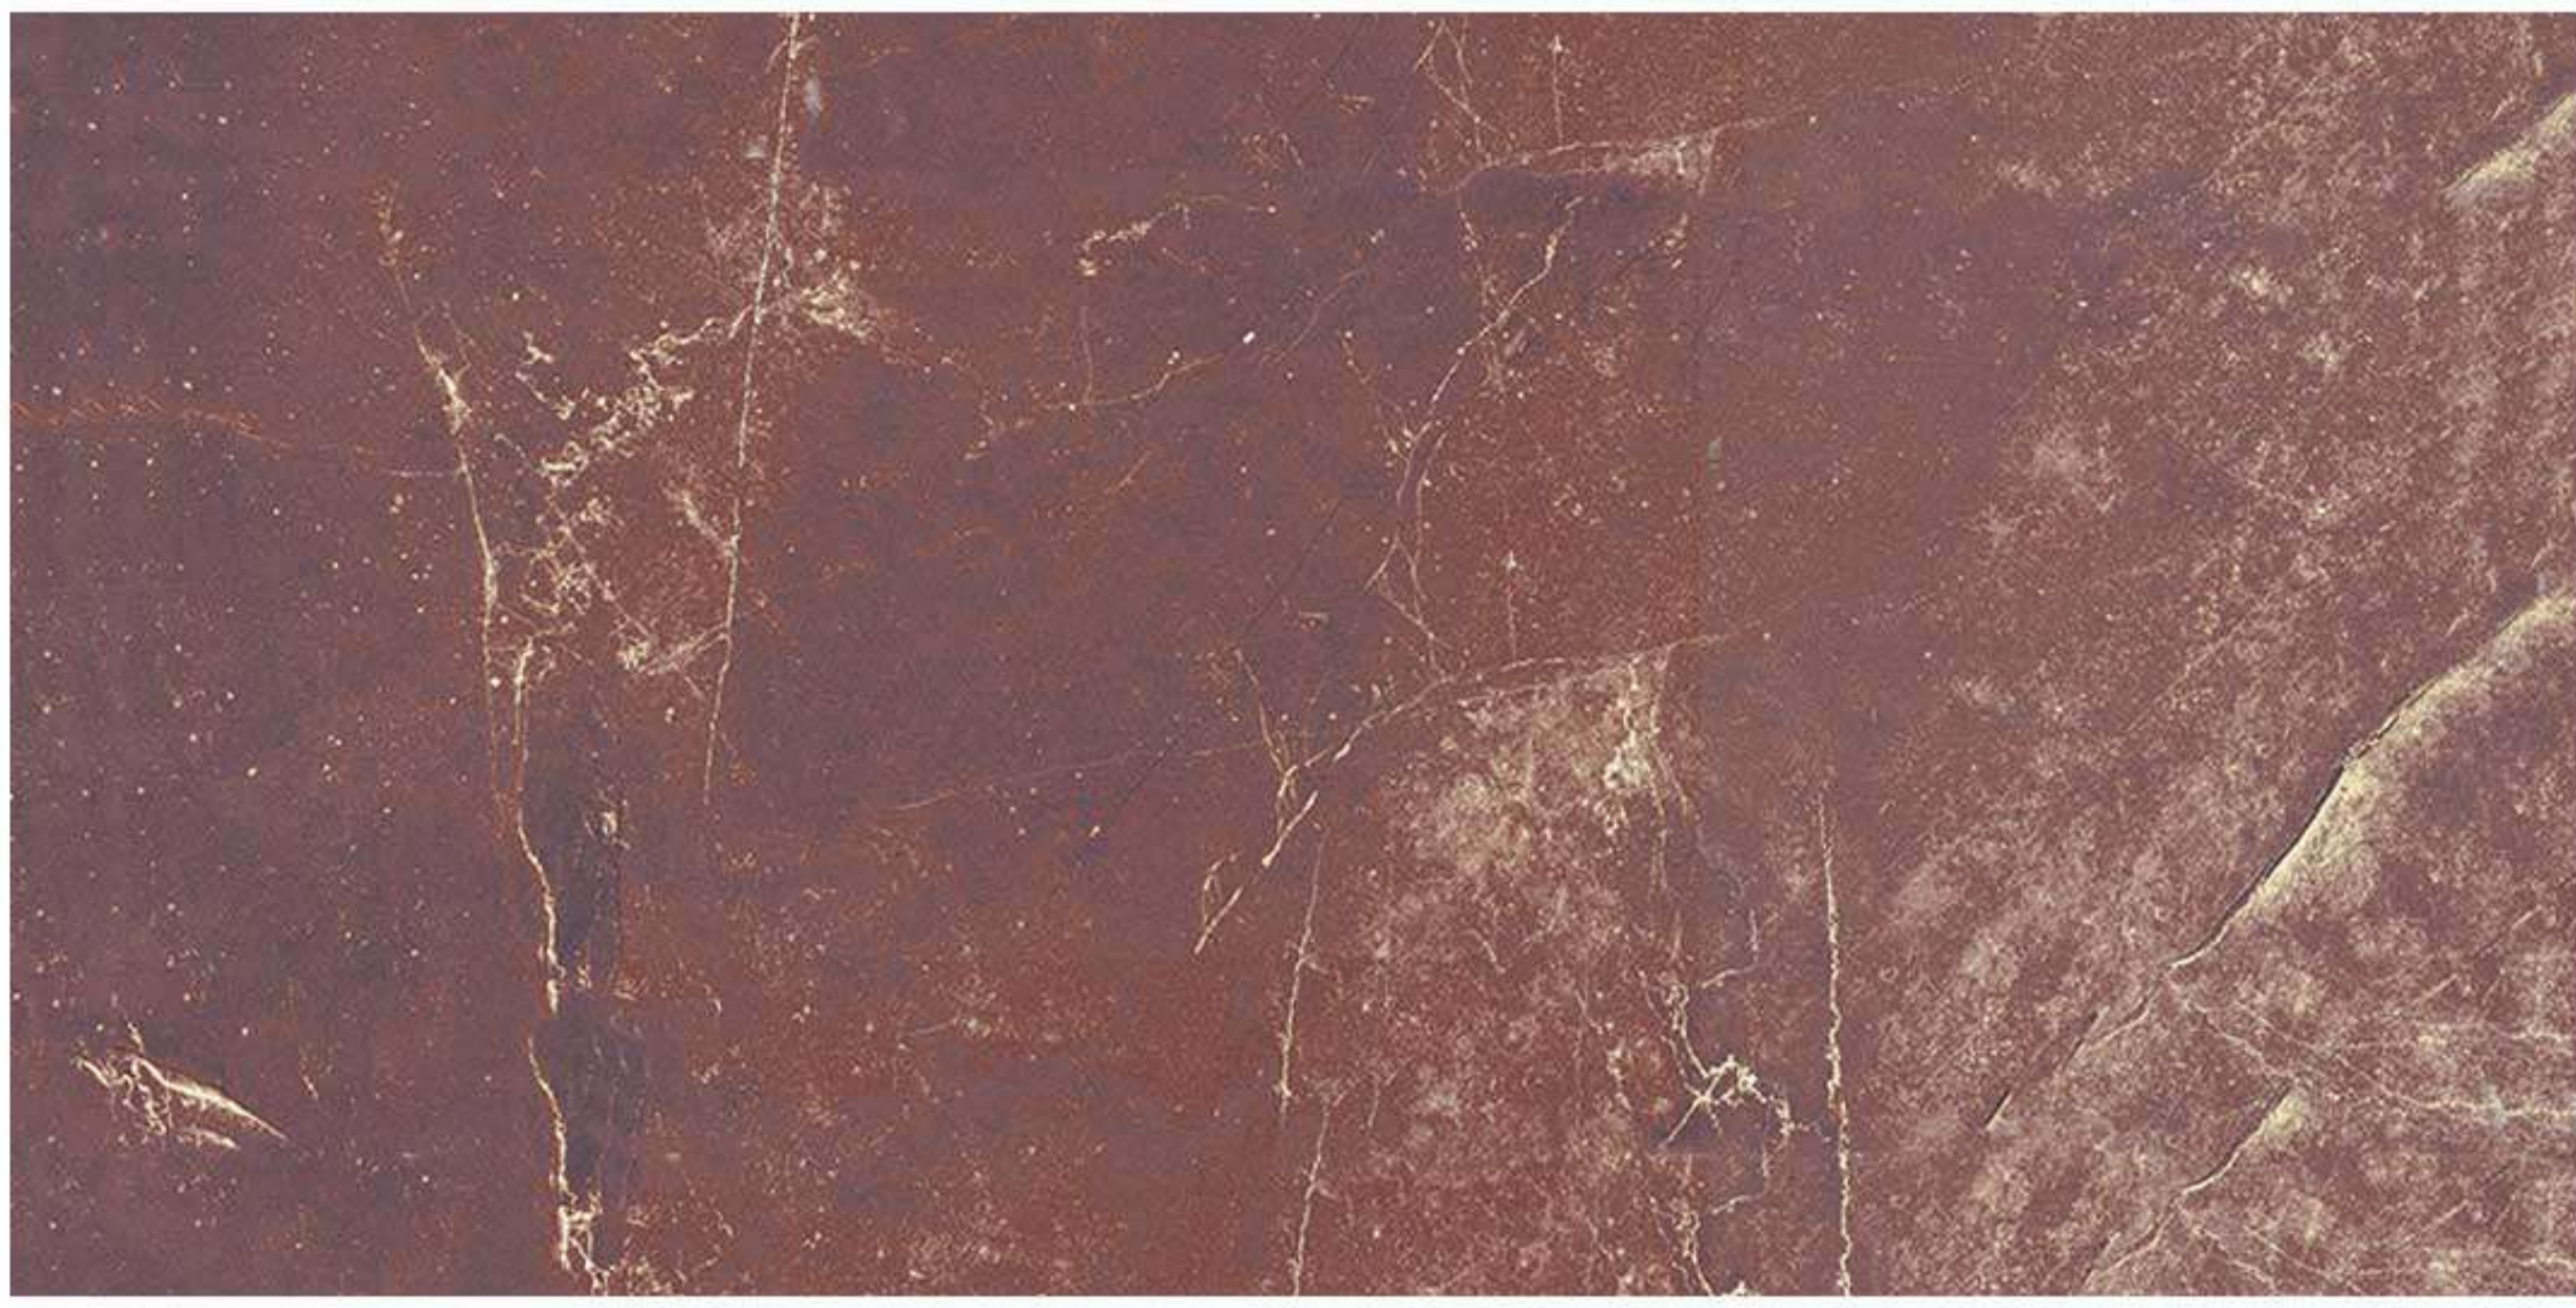

Fossil Beige Decor 300x600mm Wall Tile

Fossil Grey Decor 300x600mm Wall Tile

Fossil Beige Dark 300x300mm Floor Tile

Fossil Grey Dark 300x300mm Floor Tile

Gentle Brown 300x600mm Wall Tile

Gentle Cream 300x600mm Wall Tile