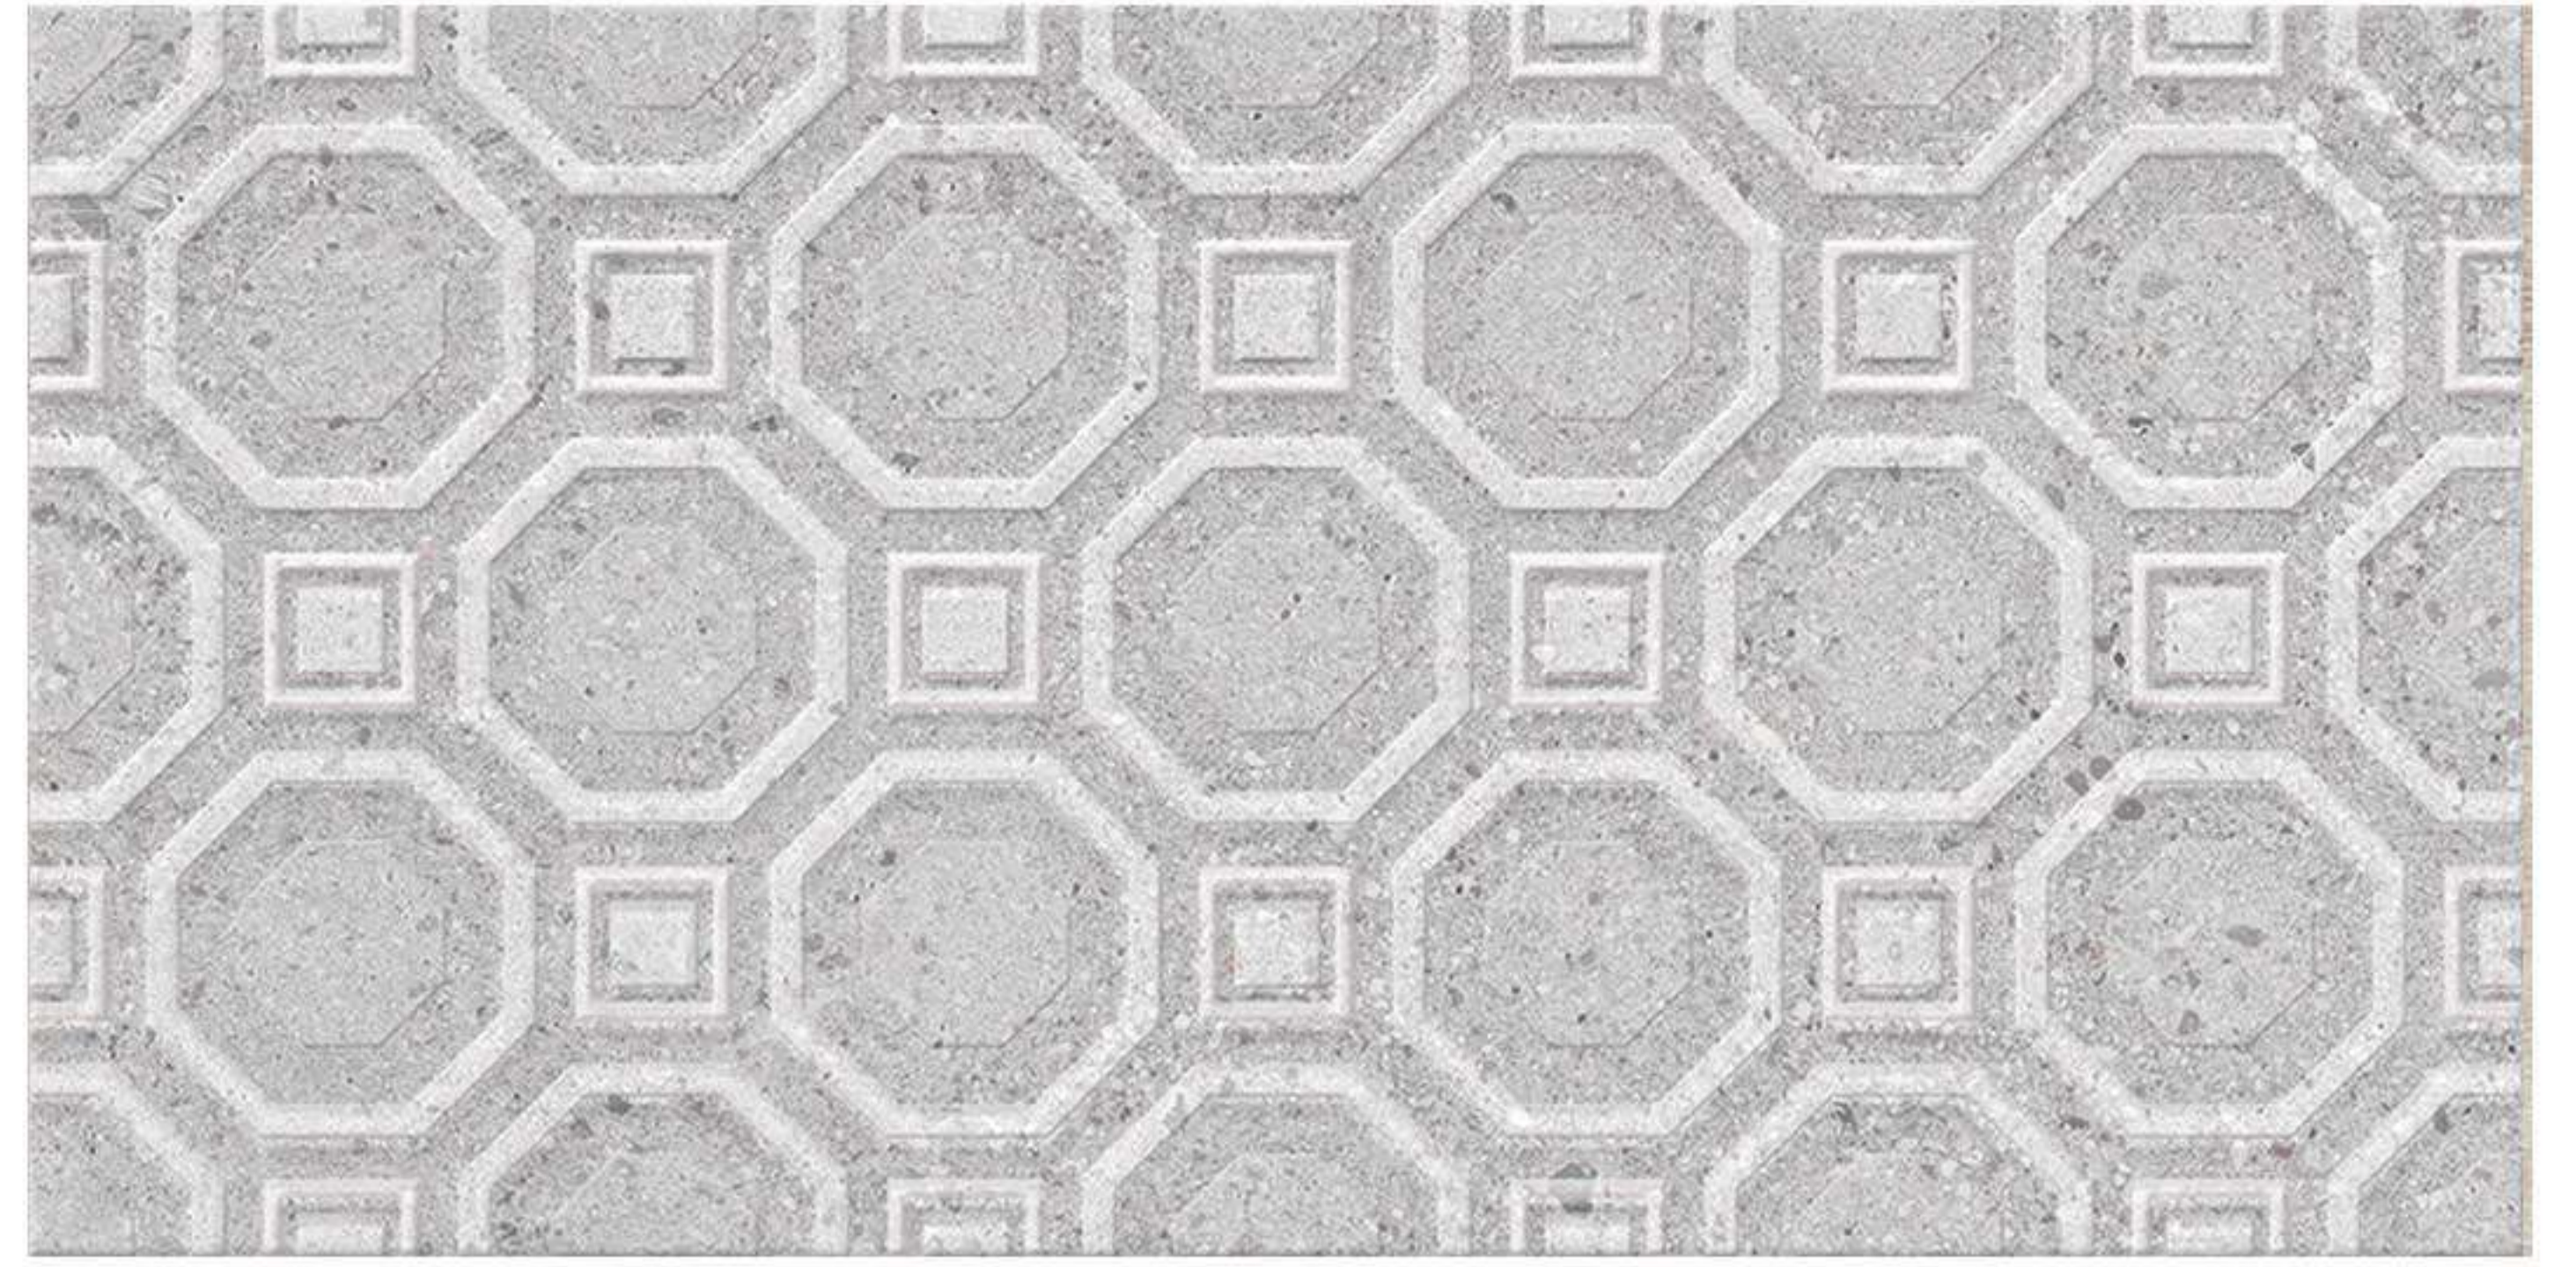

Tale Grey 300x300mm Floor Tile

Tasman White 300x600mm Wall Tile

Tasman White Decor 300x600mm Wall Tile

Tasman White 300x300mm Floor Tile

Sybaris Grey 300x600mm Wall Tile

Sybaris Grey Decor 300x600mm Wall Tile