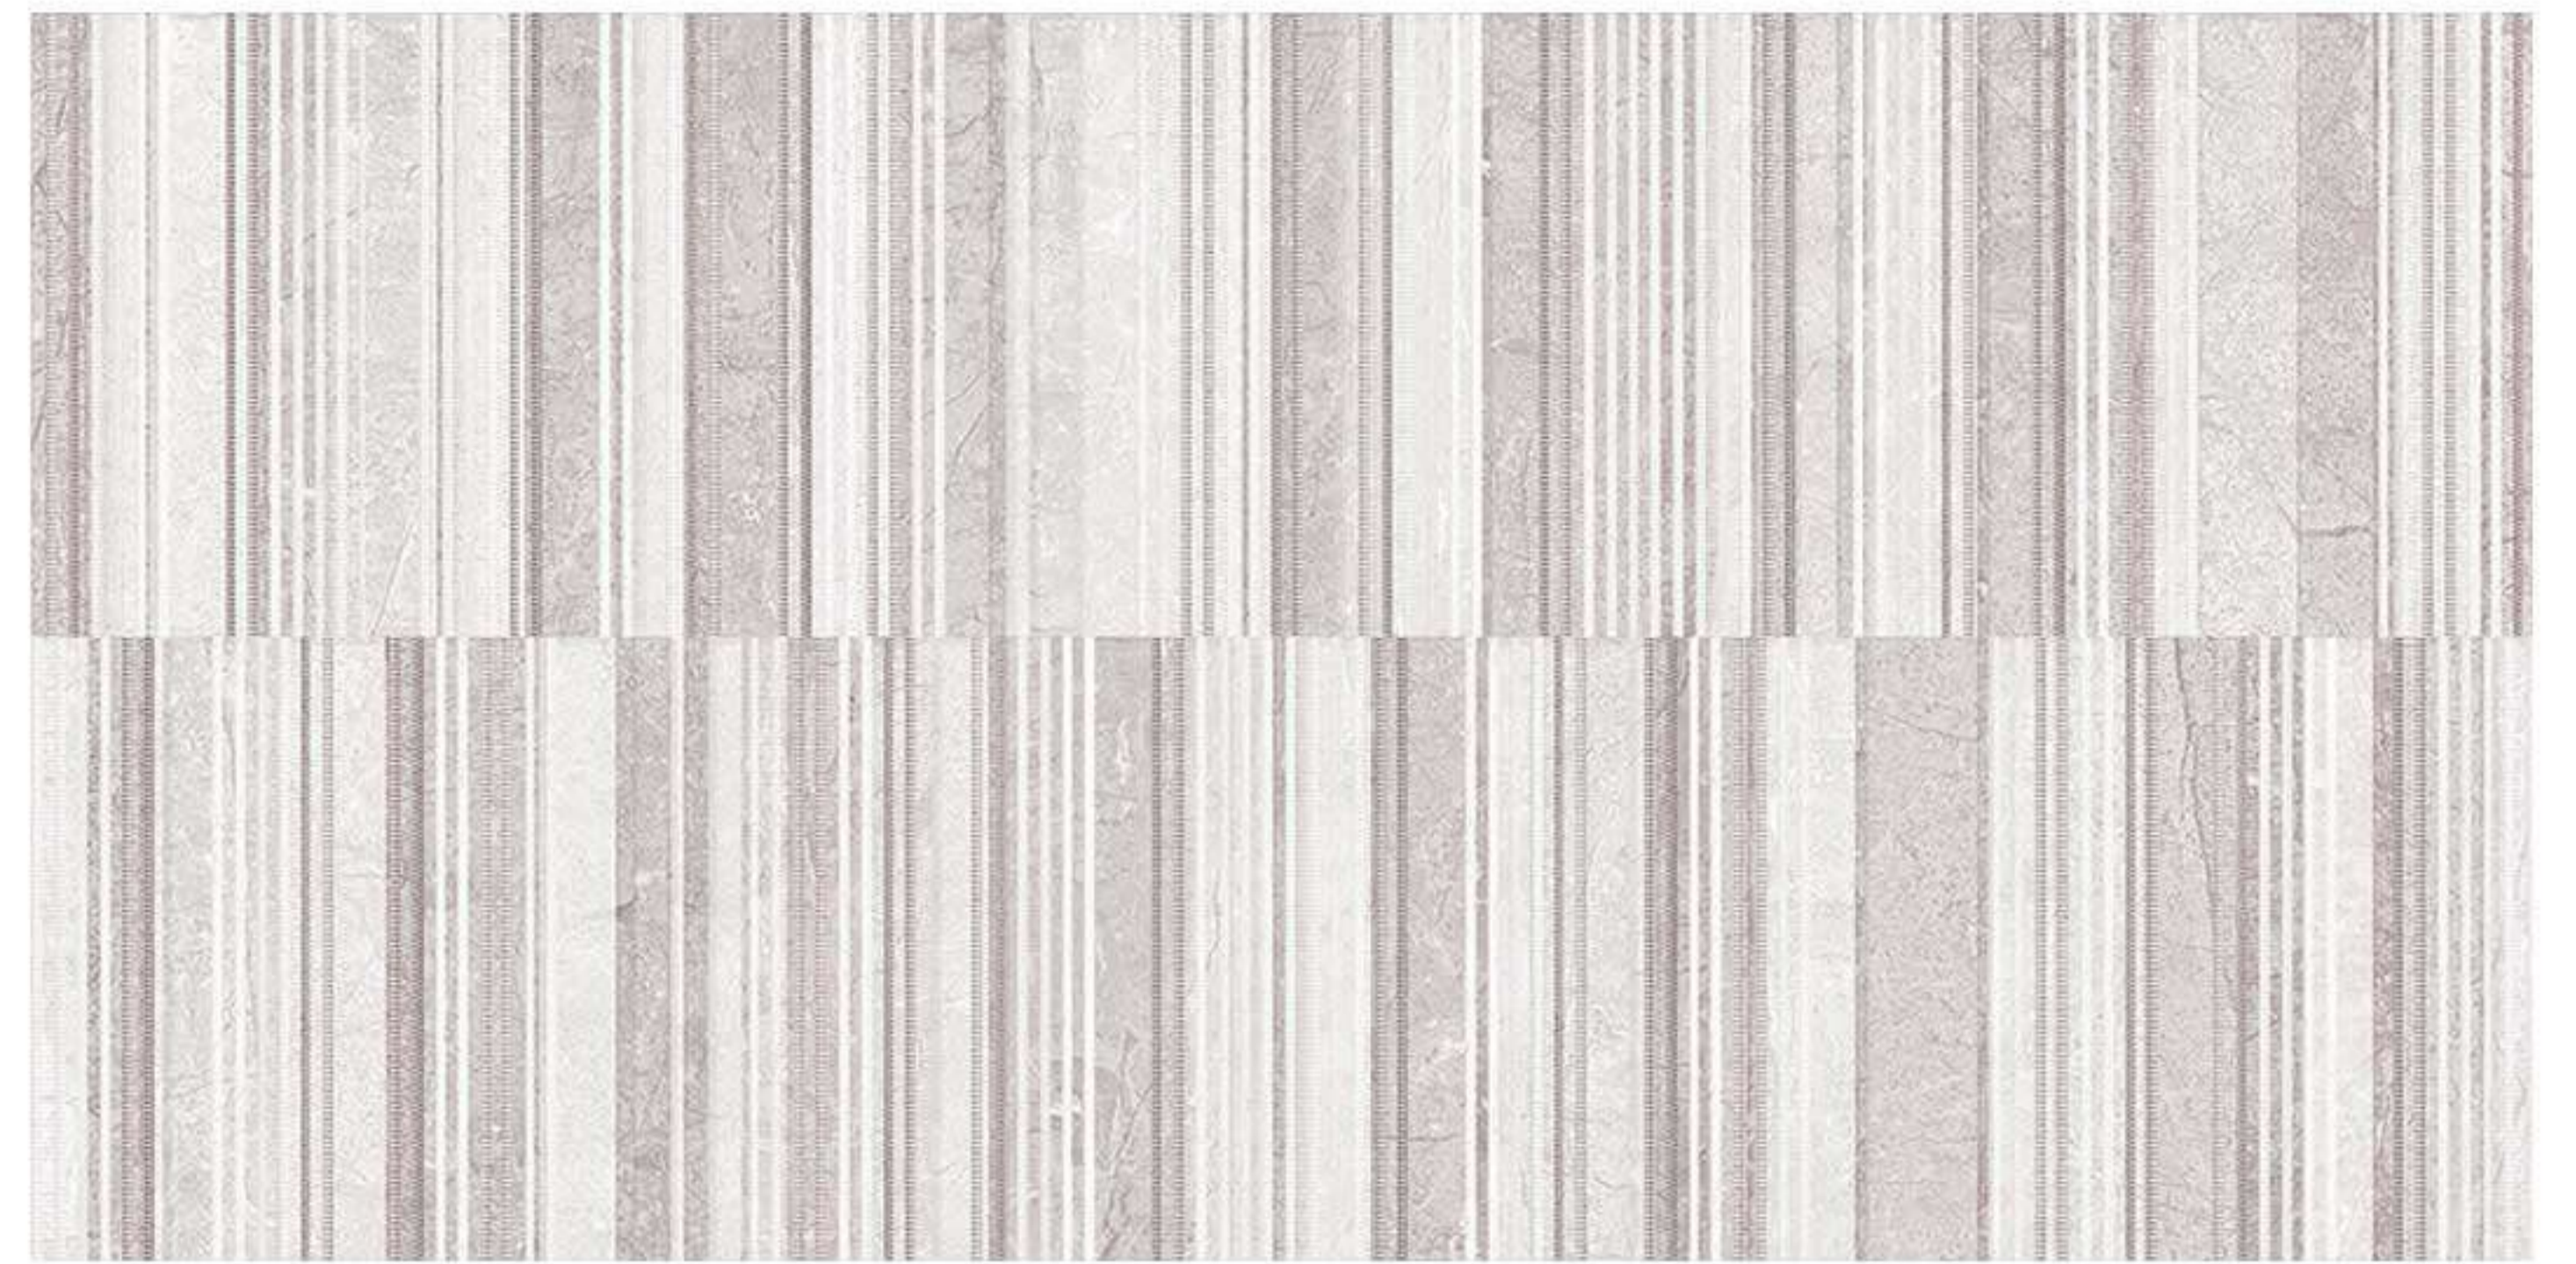

# EVOQUE

Evoque Beige Dark 300x600mm Wall Tile

Evoque Beige Light 300x600mm Wall Tile

Evoque Beige Decor 1 300x600mm Wall Tile

Evoque Beige Dark 300x300mm Floor Tile

Fabius Grey Dark 300x600mm Wall Tile

Fabius Grey Decor 2 300x600mm Wall Tile