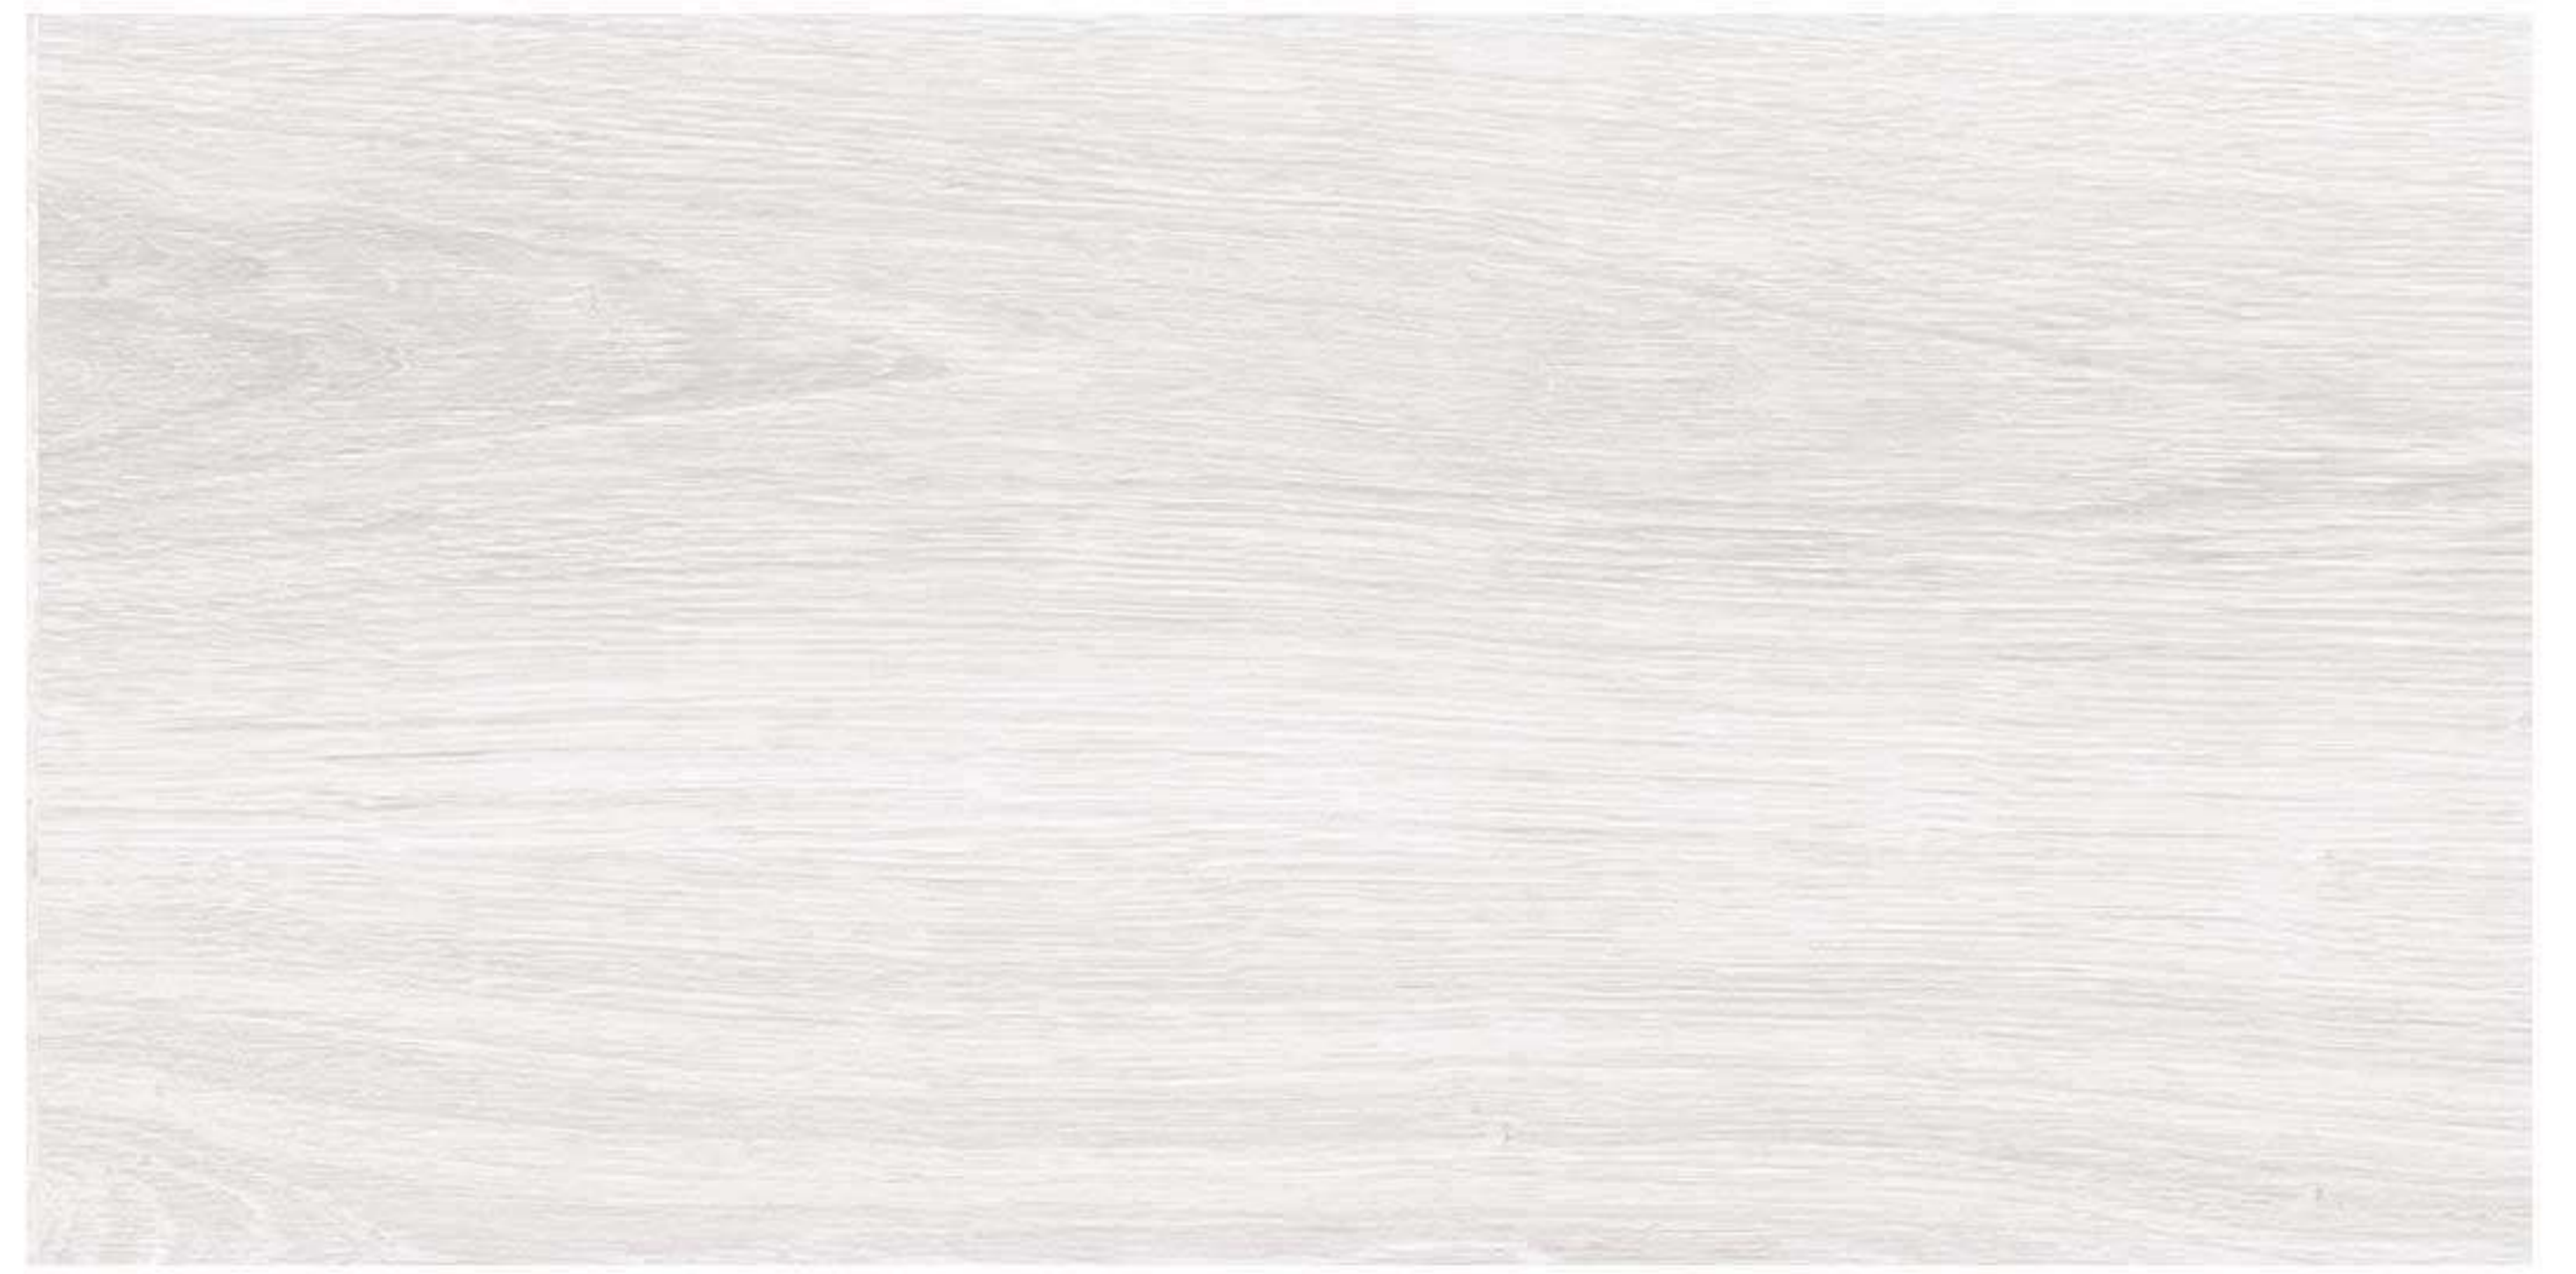

Ashwood Grey Dark 300x600mm Wall Tile

Ashwood Beige 300x600mm Wall Tile

Ashwood Grey 300x600mm Wall Tile

Ashwood Beige Light 300x600mm Wall Tile

Ashwood White 300x600mm Wall Tile

Ashwood  
Beige Light  
300x300mm  
Floor Tile