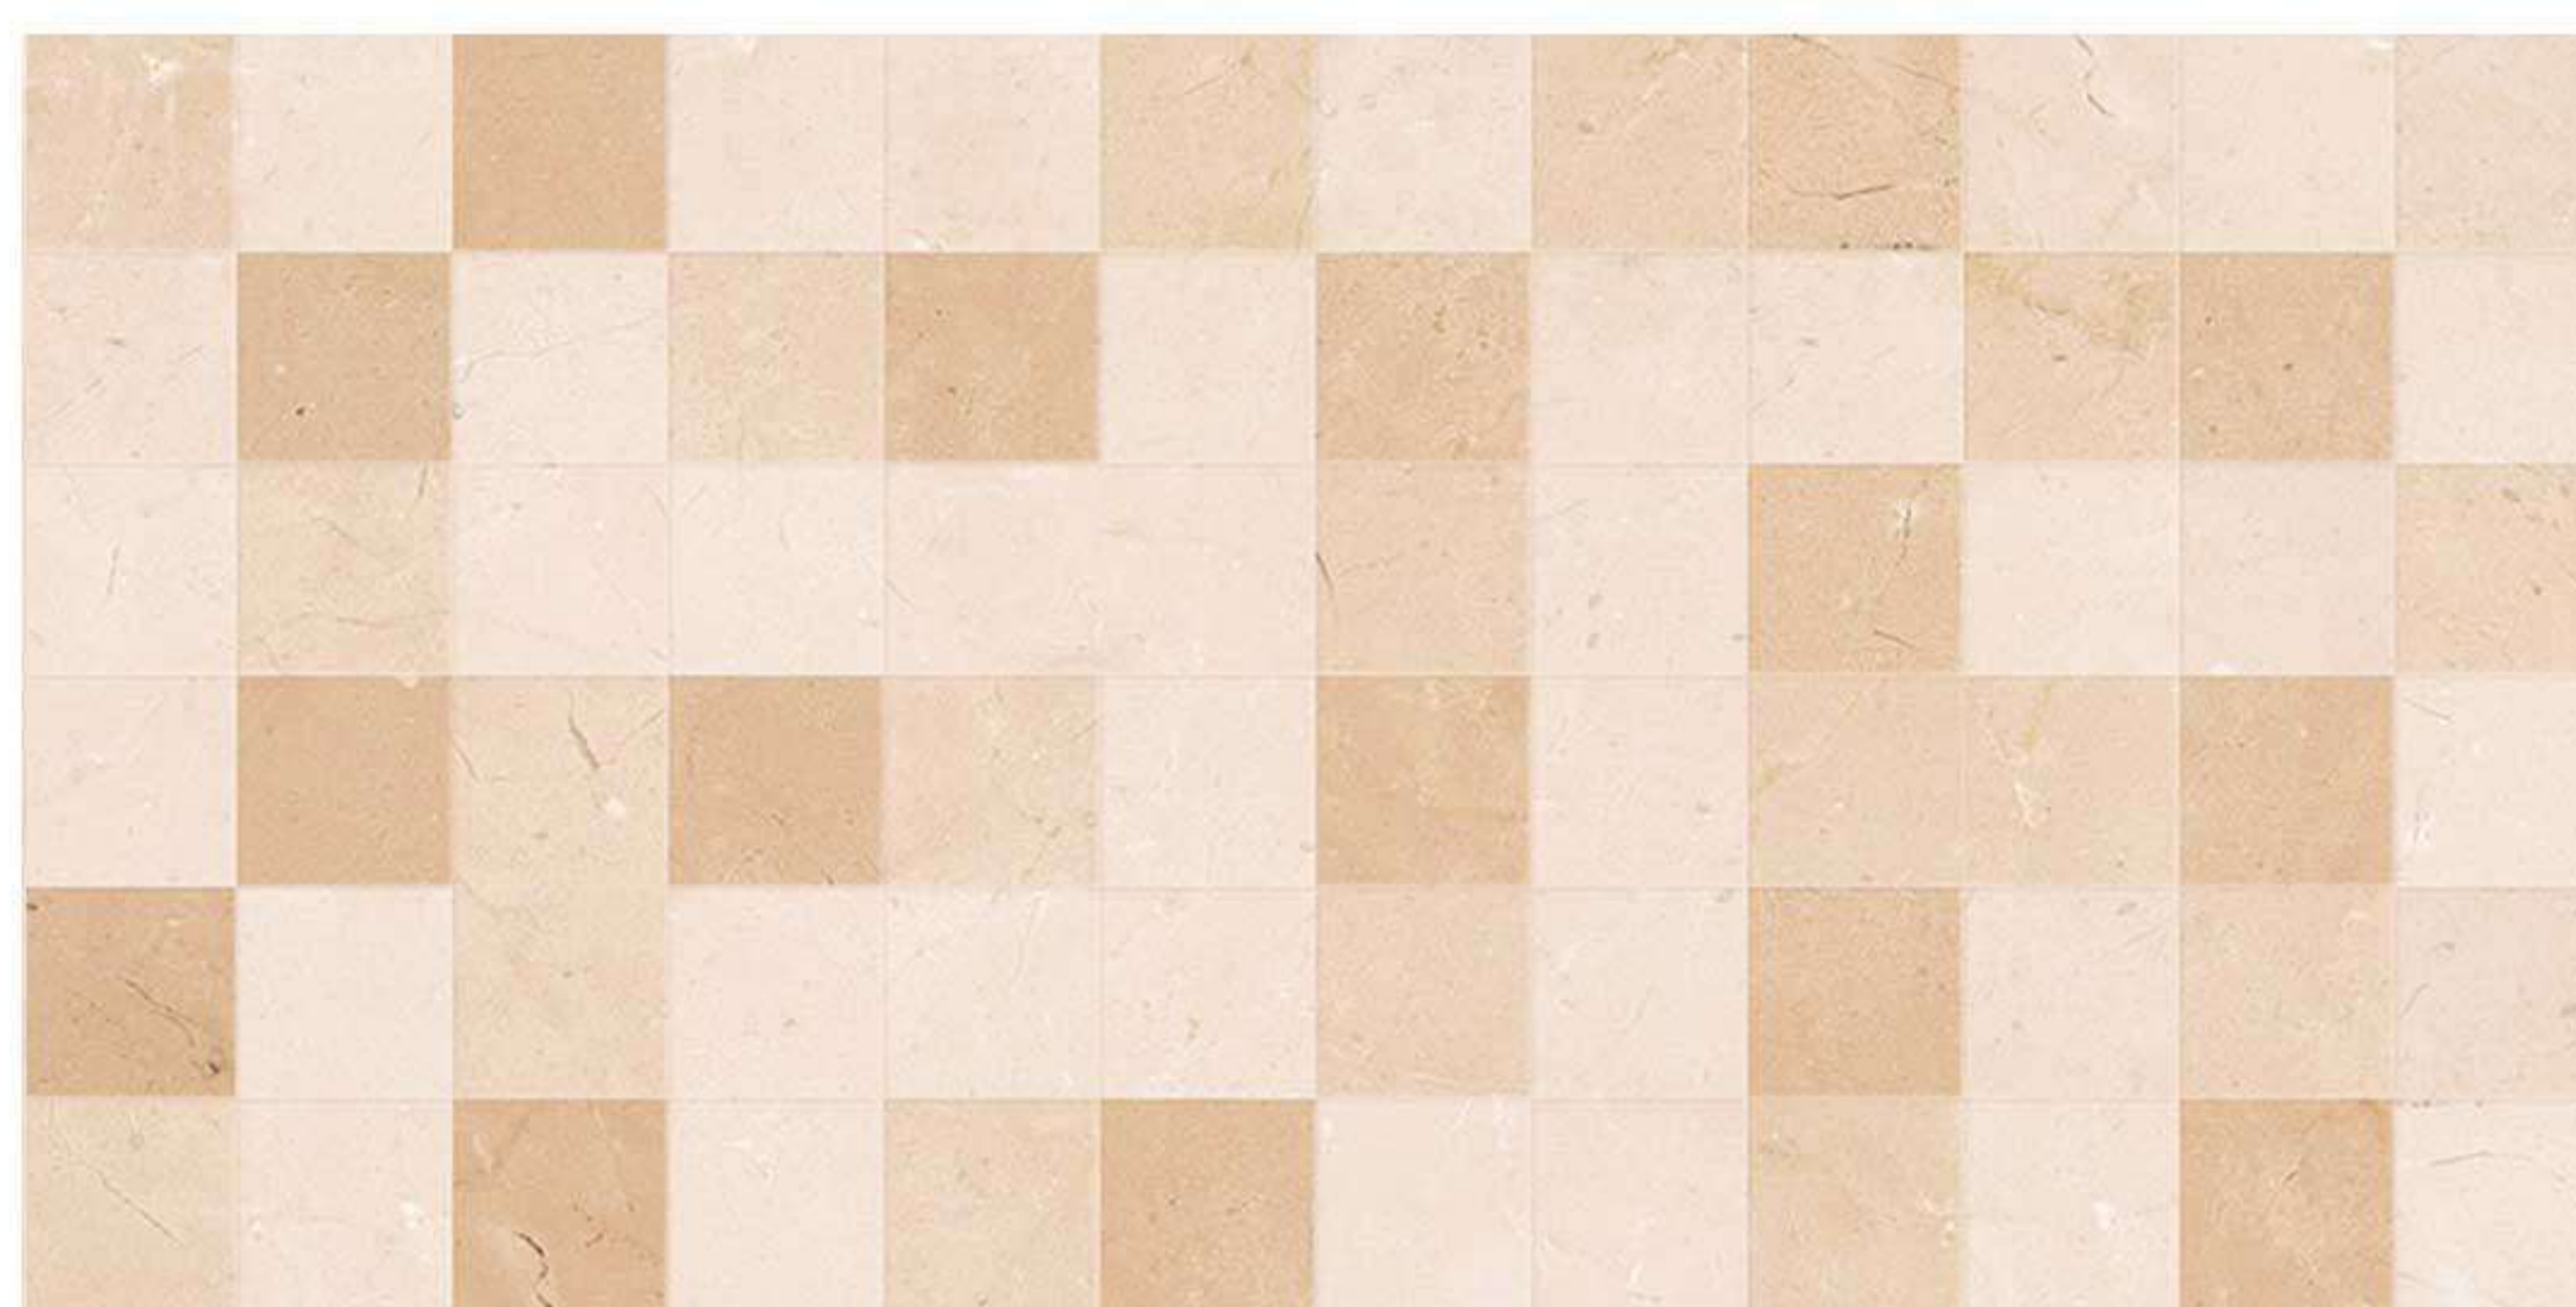

Orlando Beige Decor 300x600mm Wall Tile