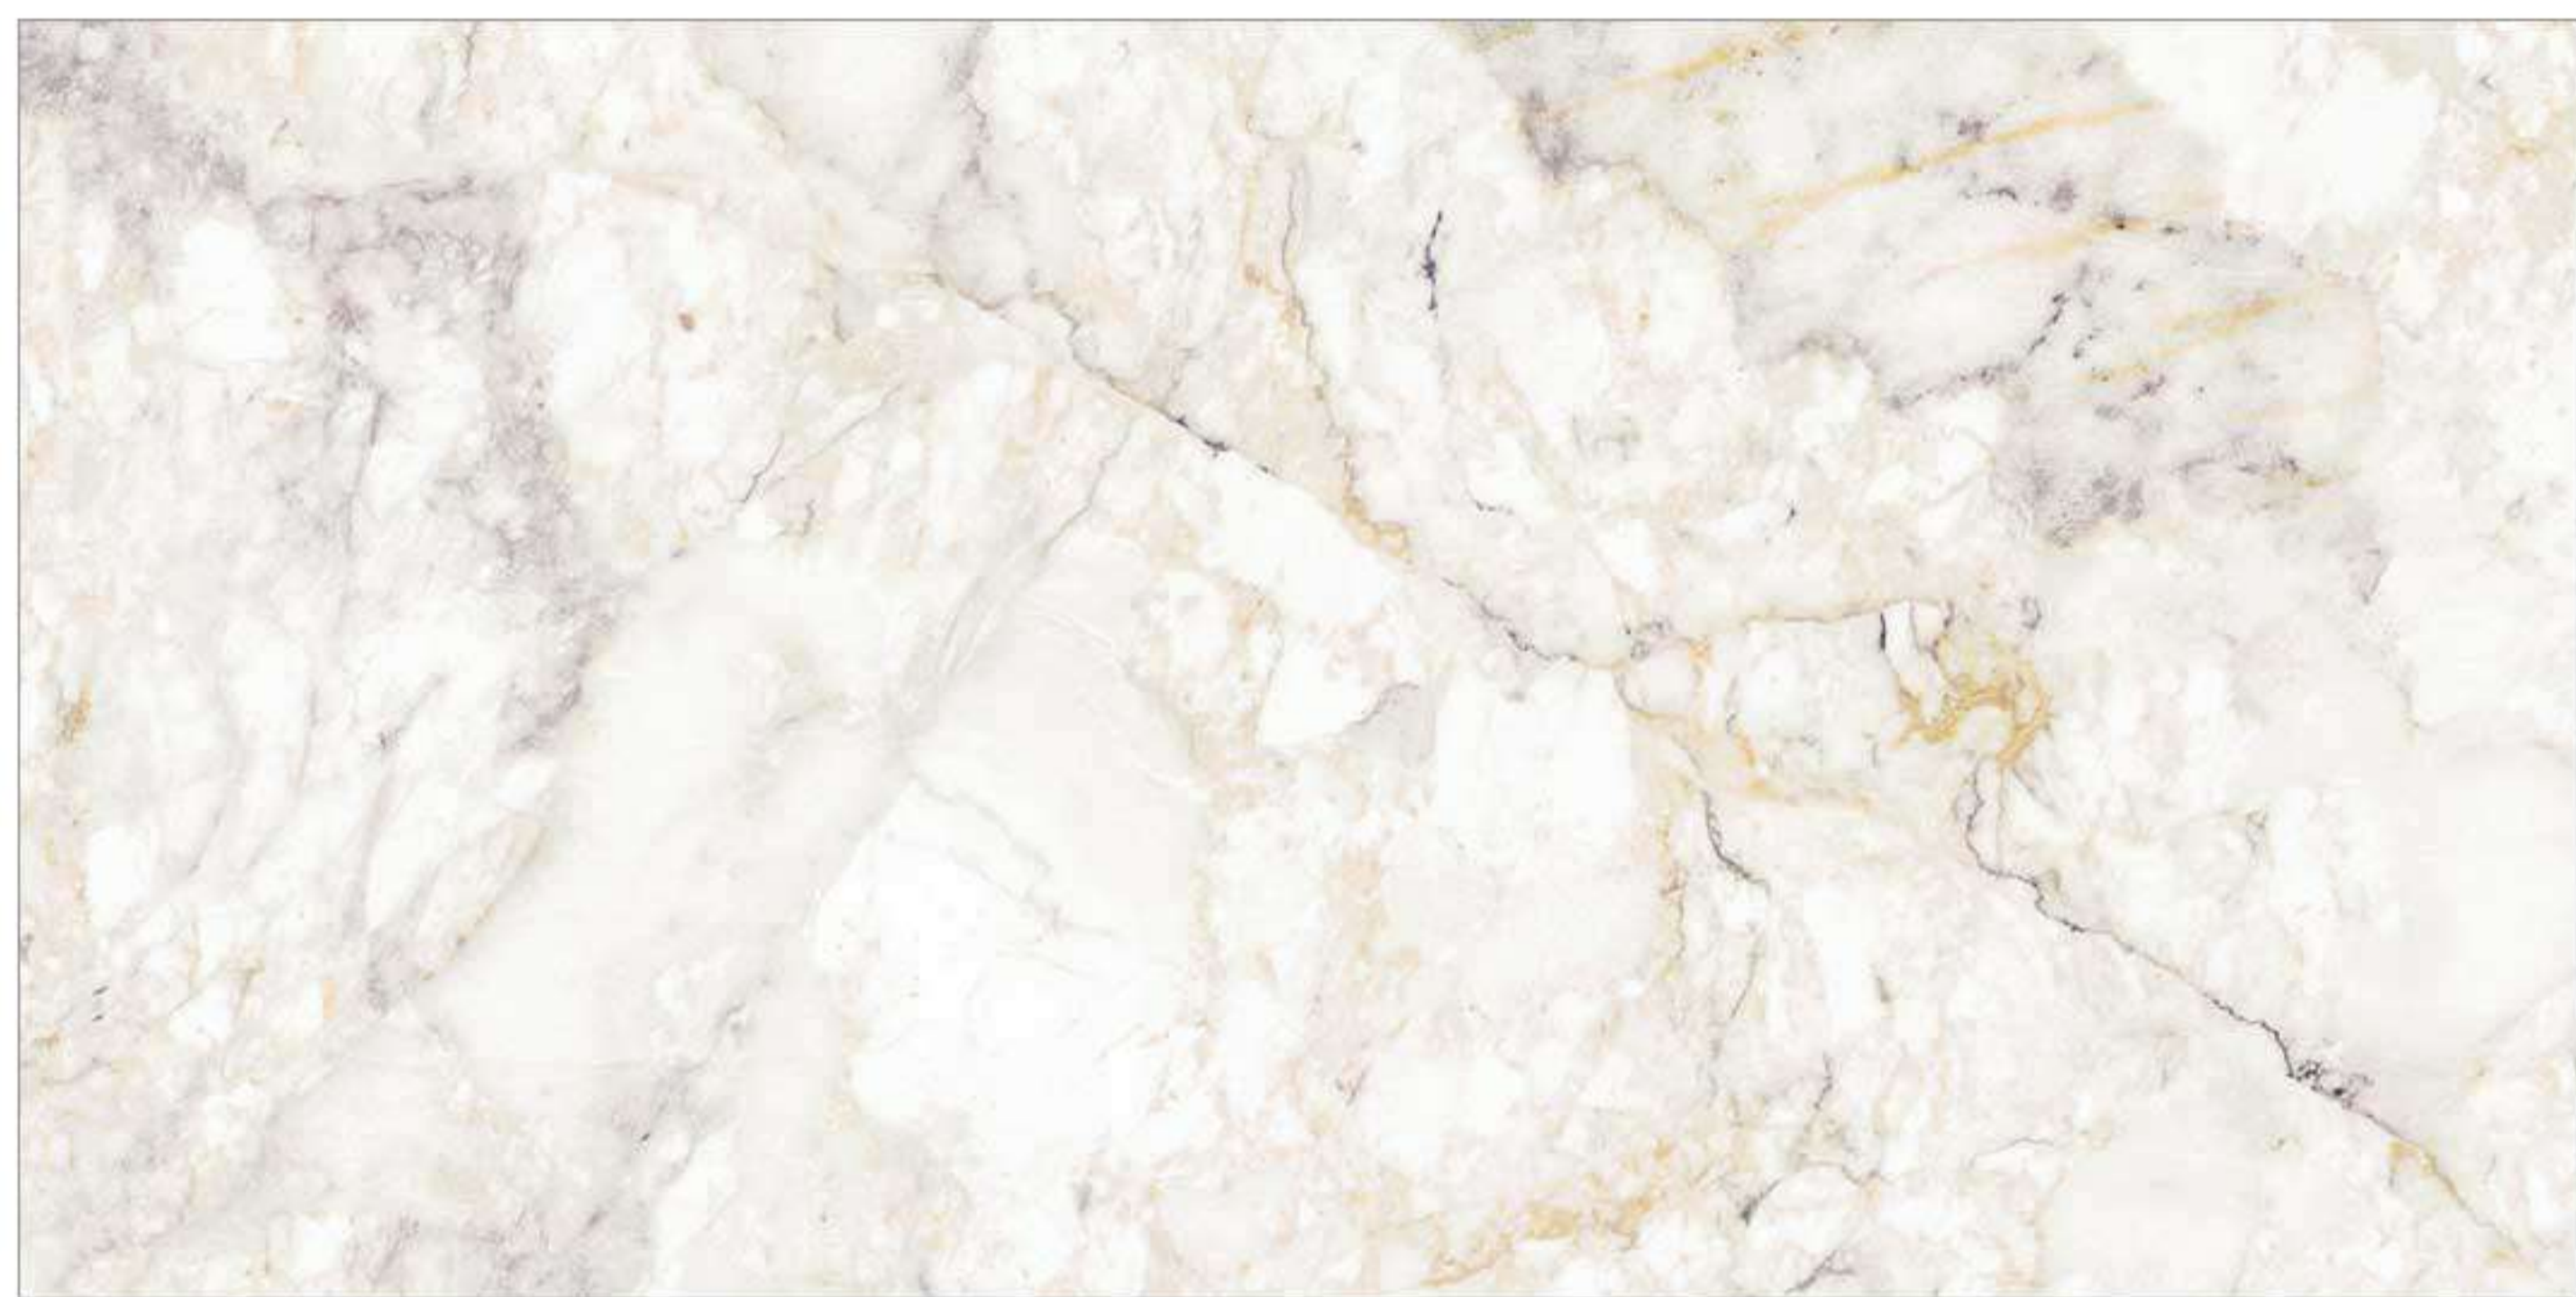

Nexa Brown 300x600mm Wall Tile