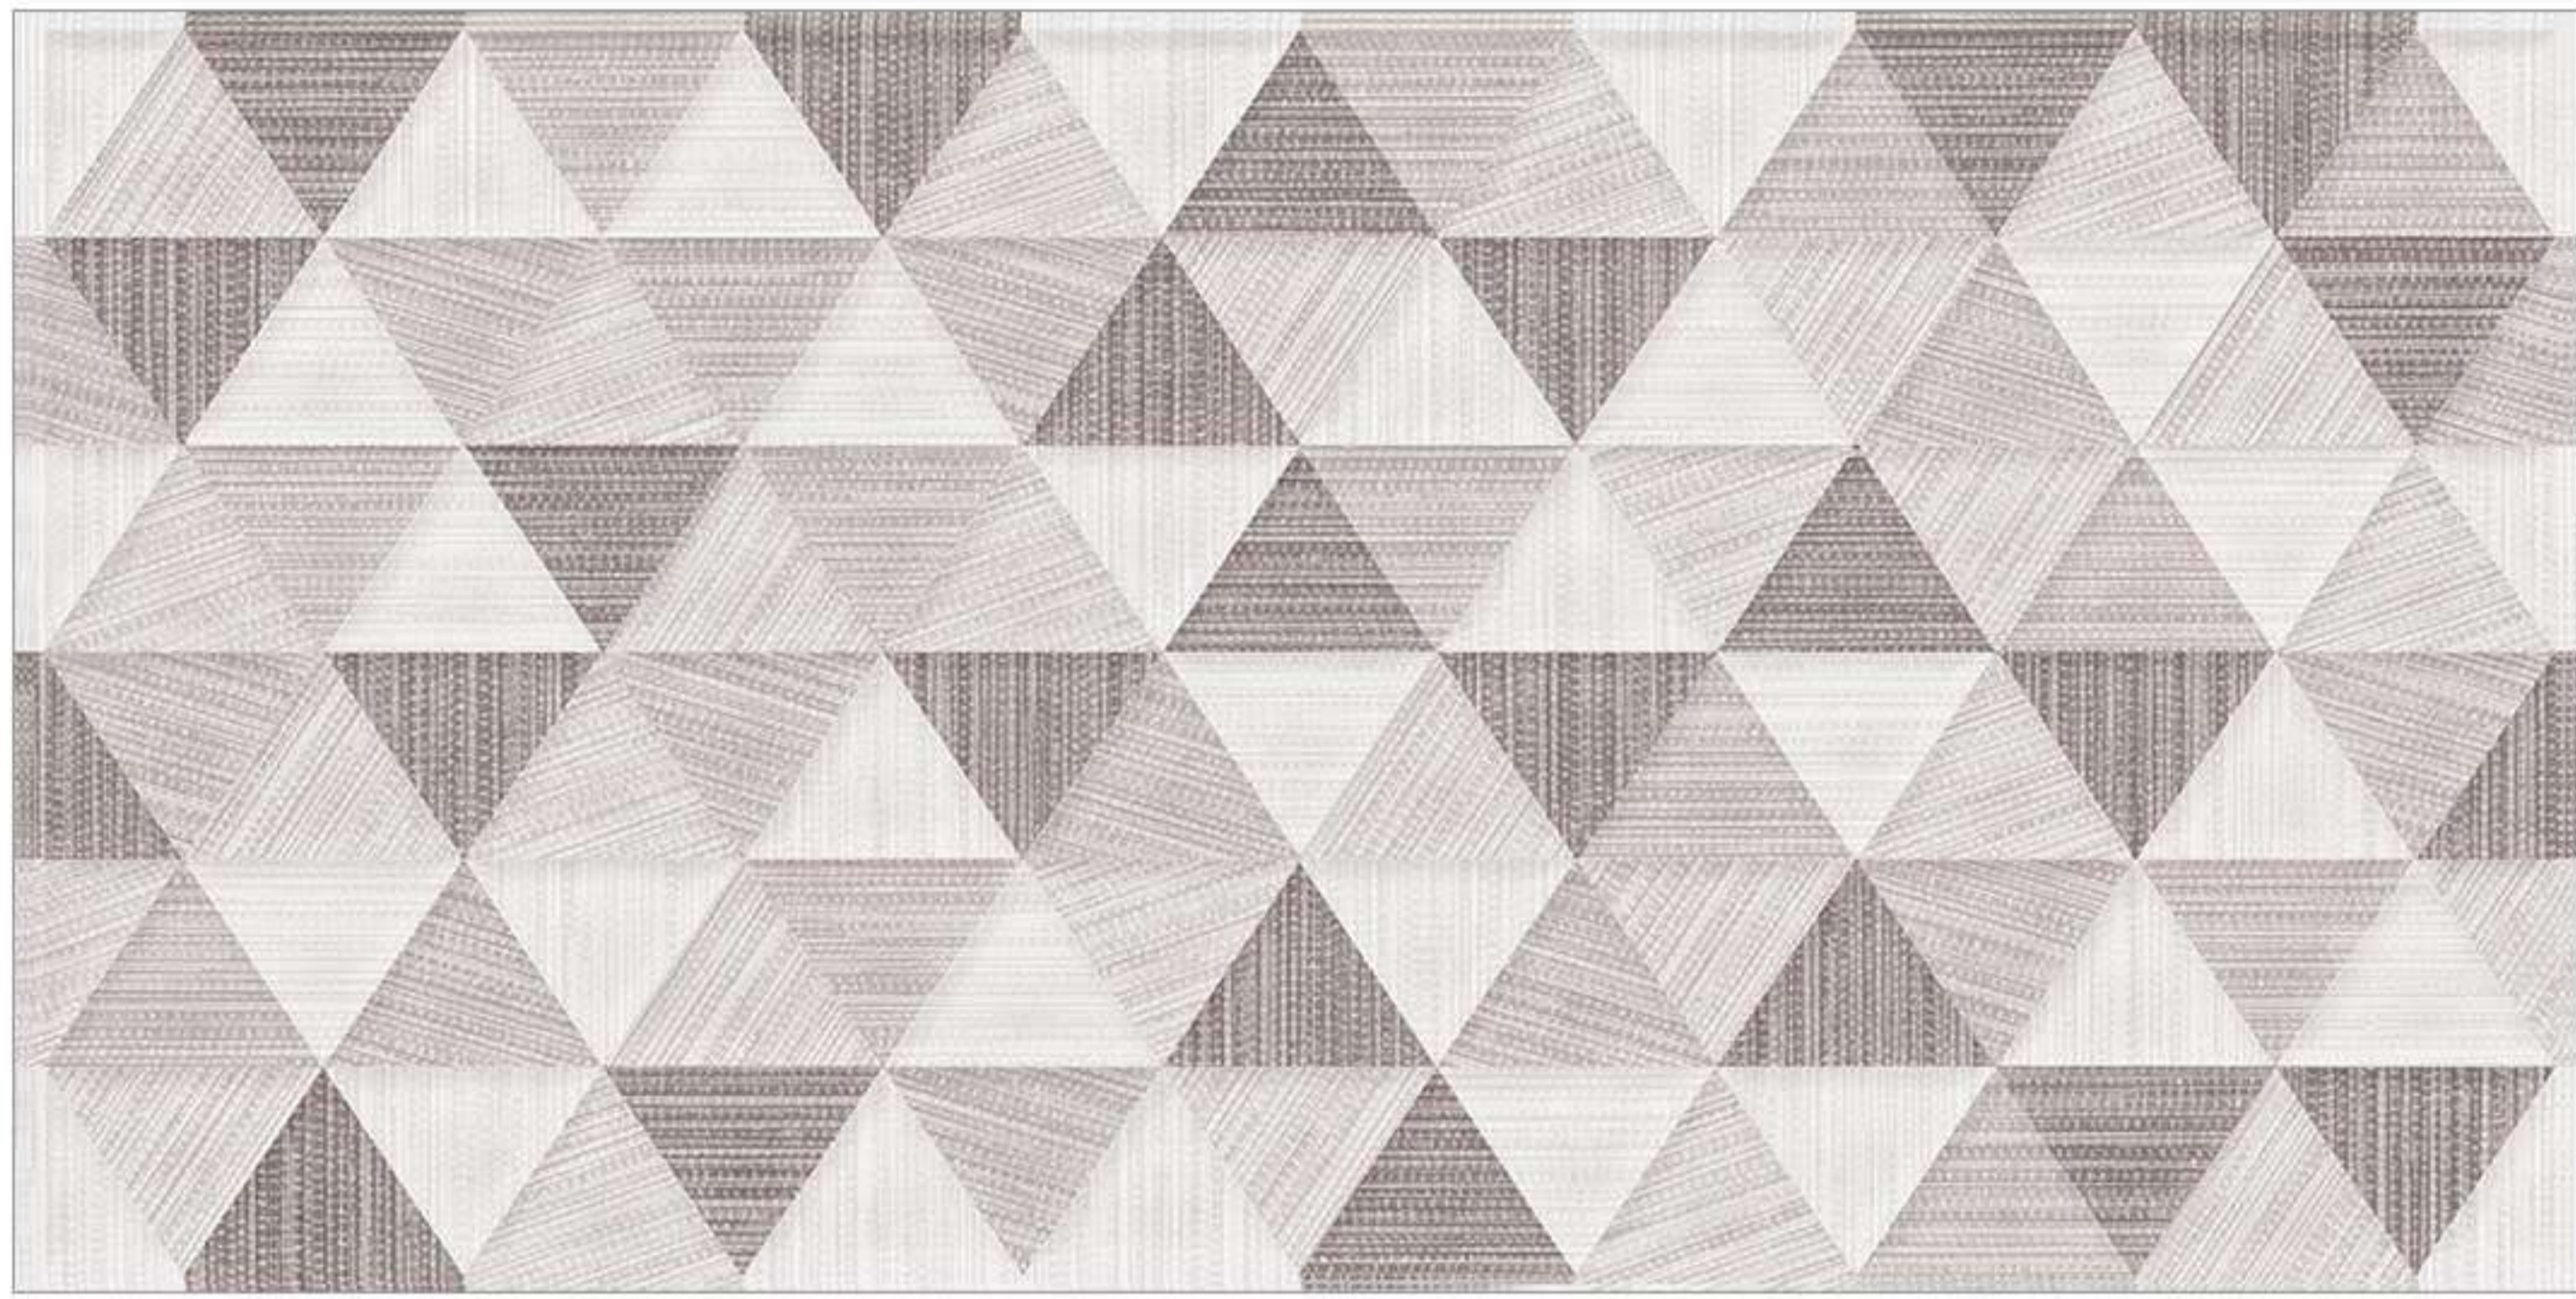

Elan Grey Decor 300x600mm Wall Tile