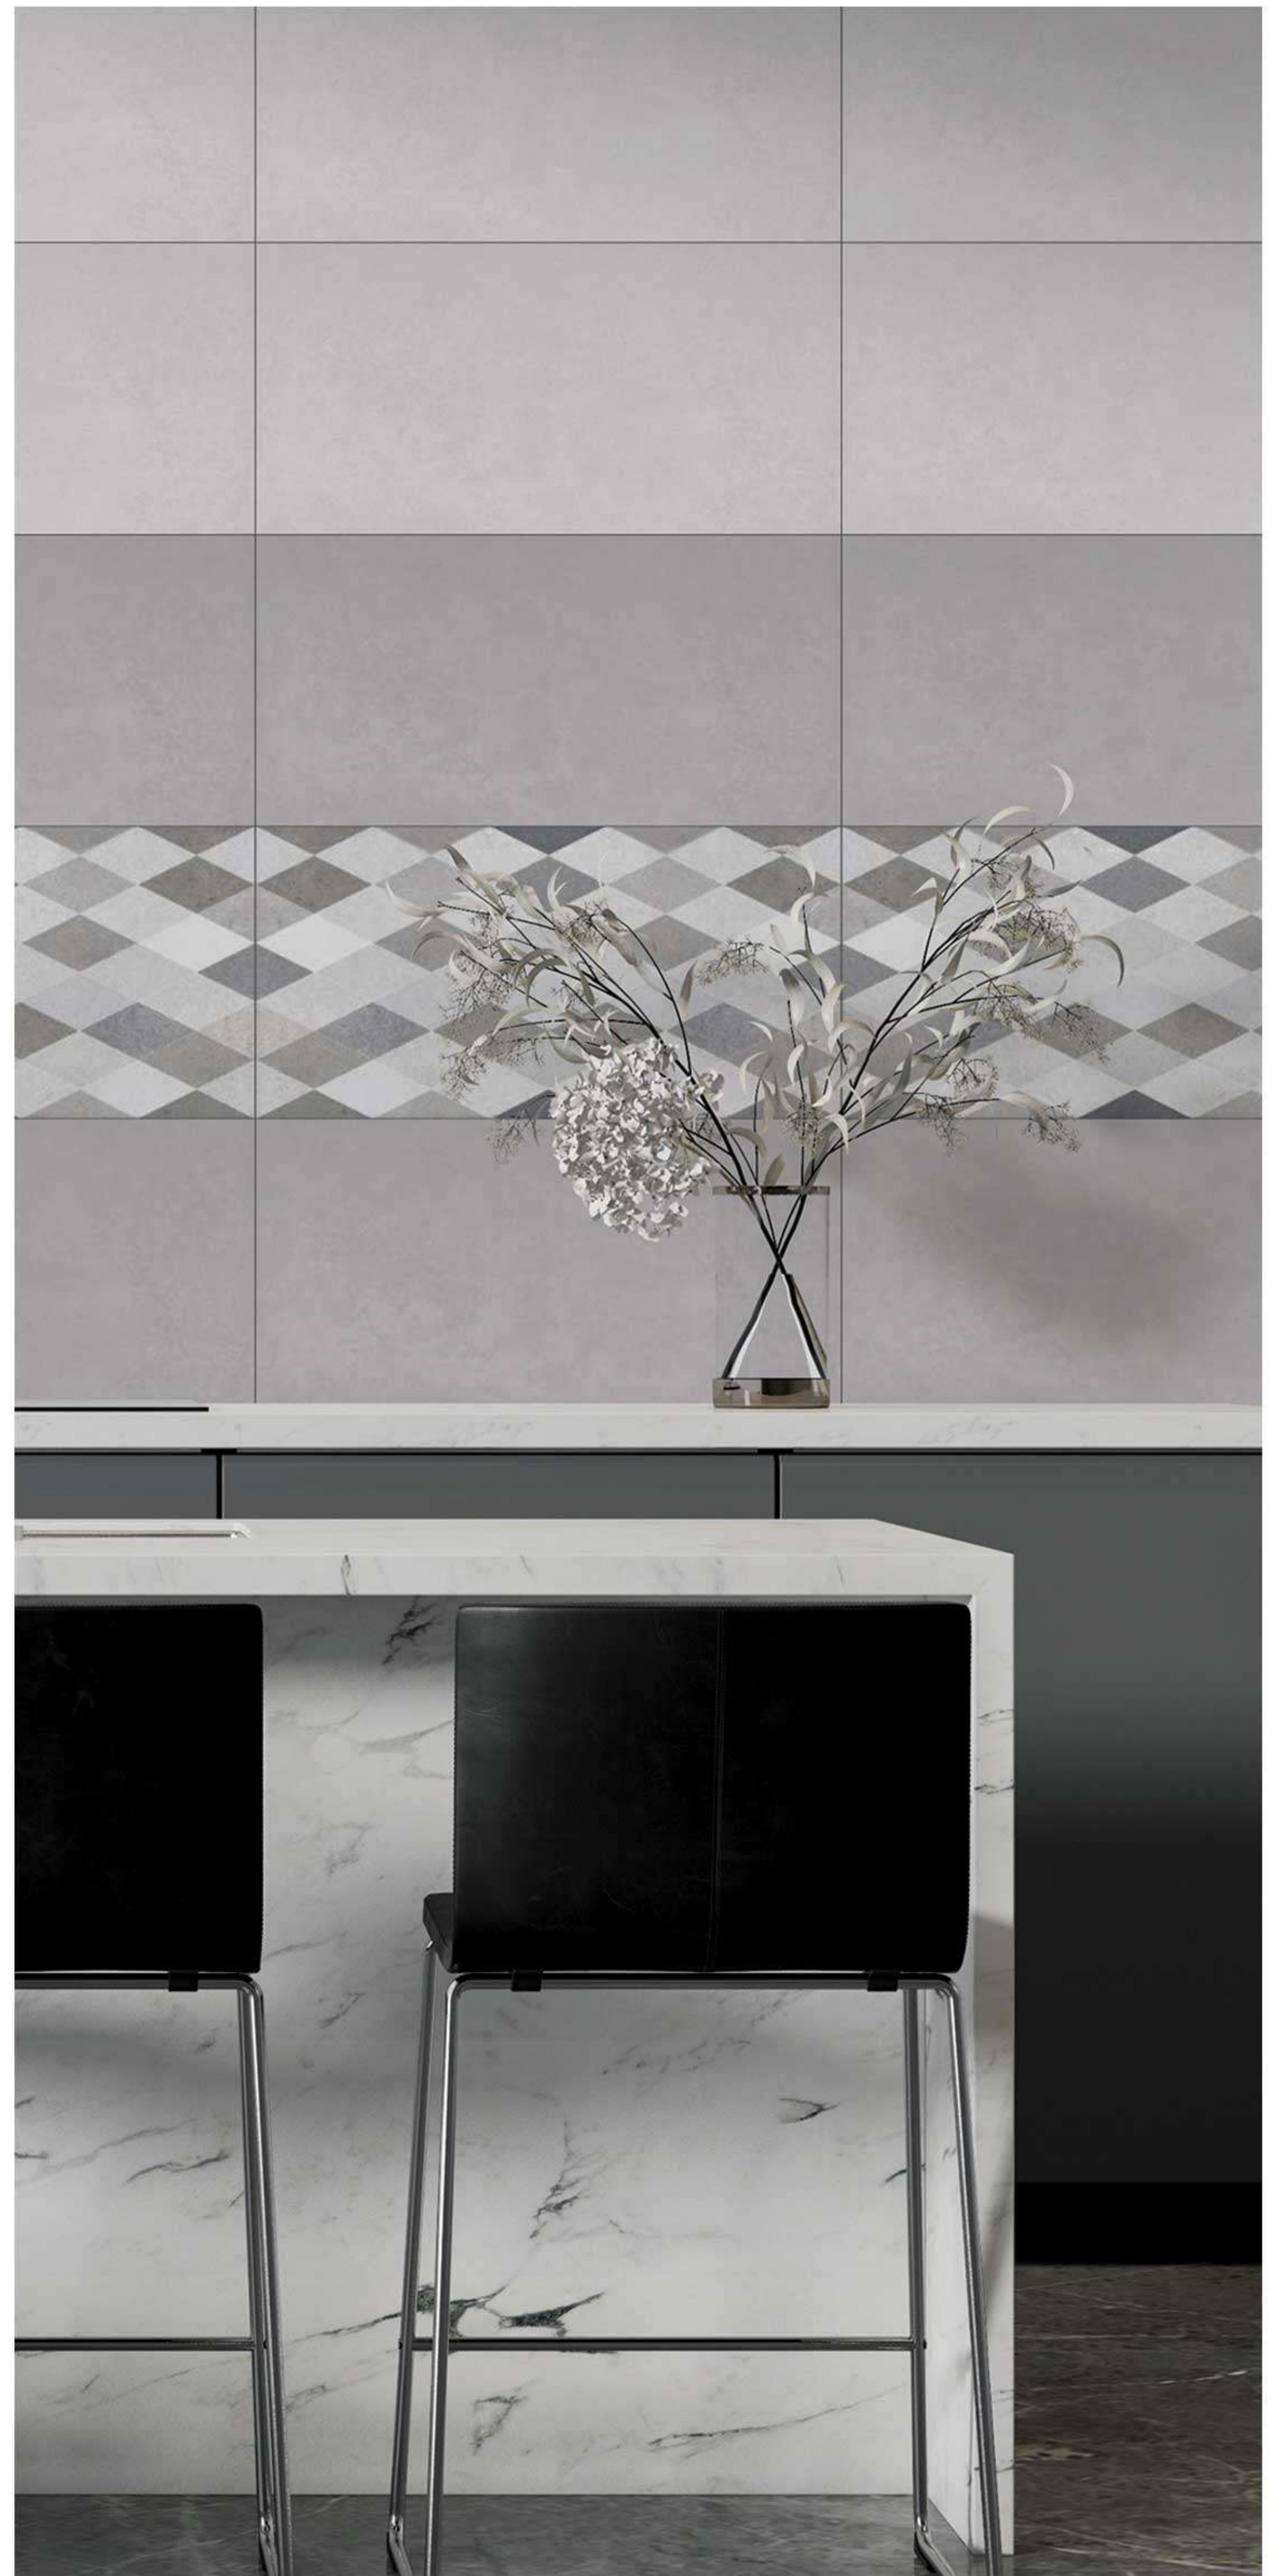

Cementa Grey Light 300x300mm Floor Tile

Canberra Grey 300x600mm Wall Tile

Canberra Grey Decor 300x600mm Wall Tile

Canberra Grey 300x300mm Floor Tile

Cromata Beige 300x600mm Wall Tile

Cromata Beige Light 300x600mm Wall Tile