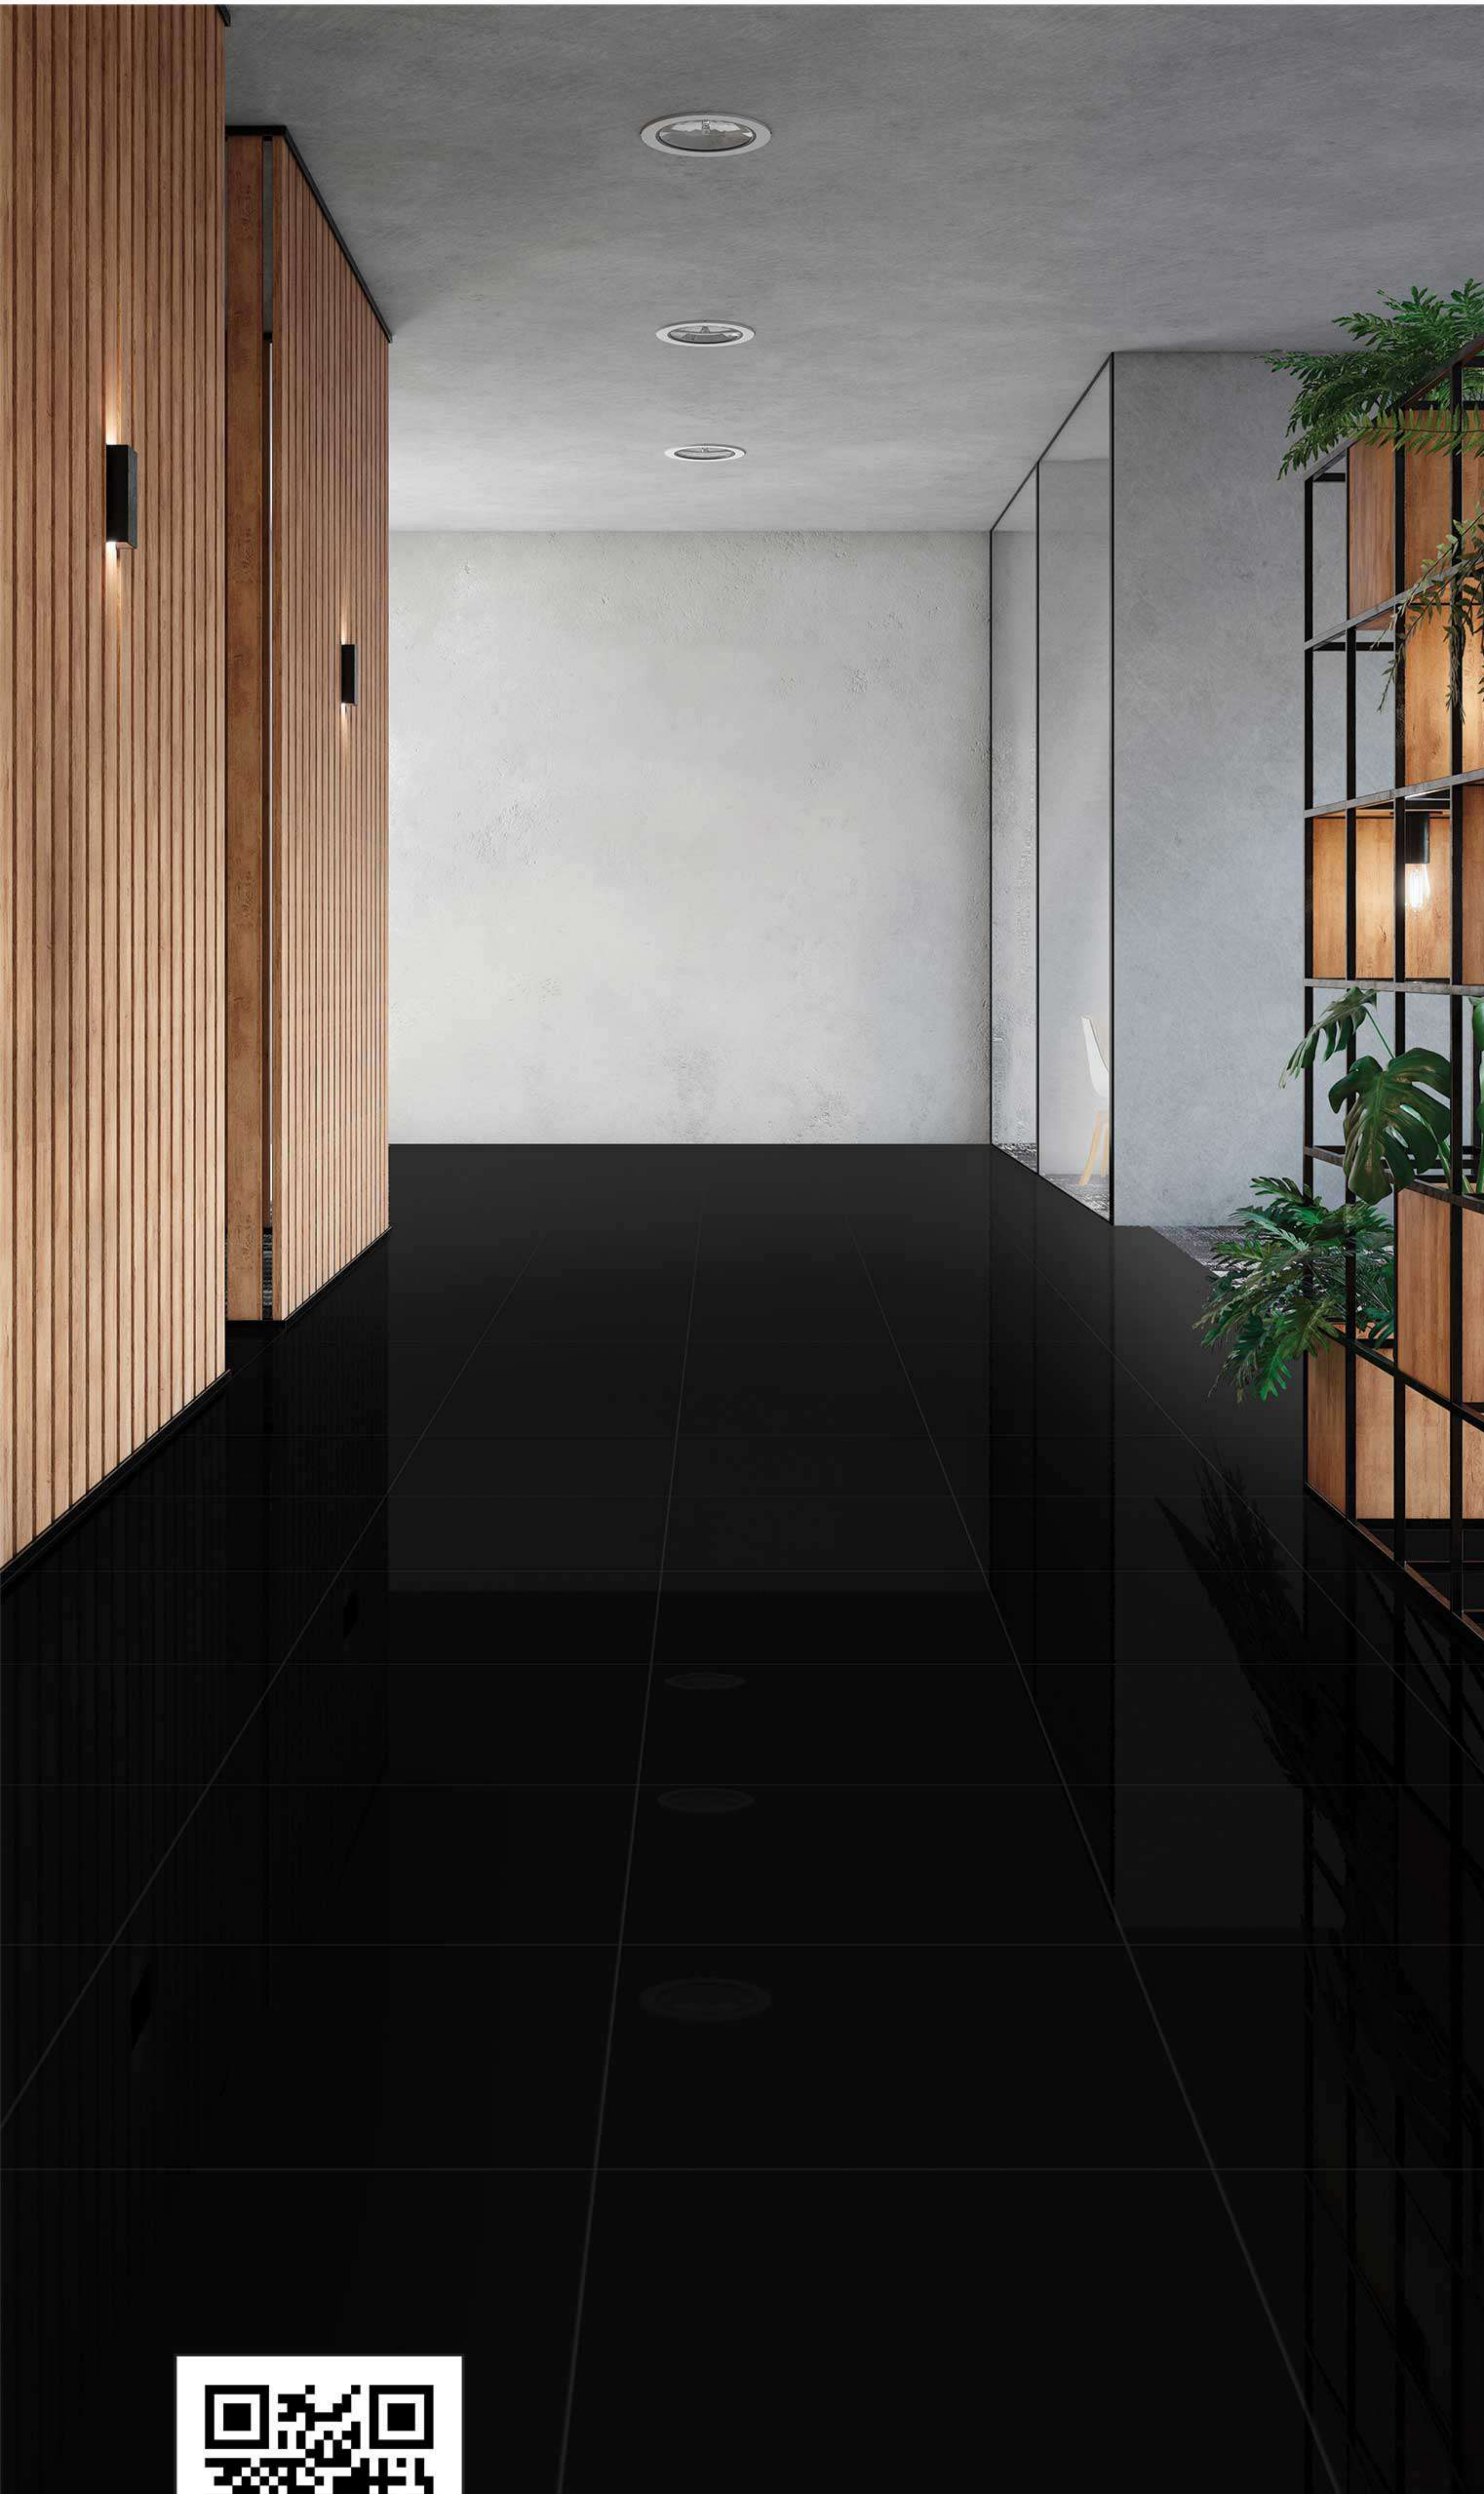

# SURFACE

60x60 cm. Diamond Edge

GREY LIGHT (6 FACES)

MATT / GLOSSY

GREY LIGHT (6 FACES)

MATT / GLOSSY

GREY

MATT / GLOSSY

WHITE (8 FACES)

MATT / GLOSSY

GREY (4 FACES)

MATT / GLOSSY

SNOW WHITE

MATT / GLOSSY

GREY LIGHT

MATT / GLOSSY