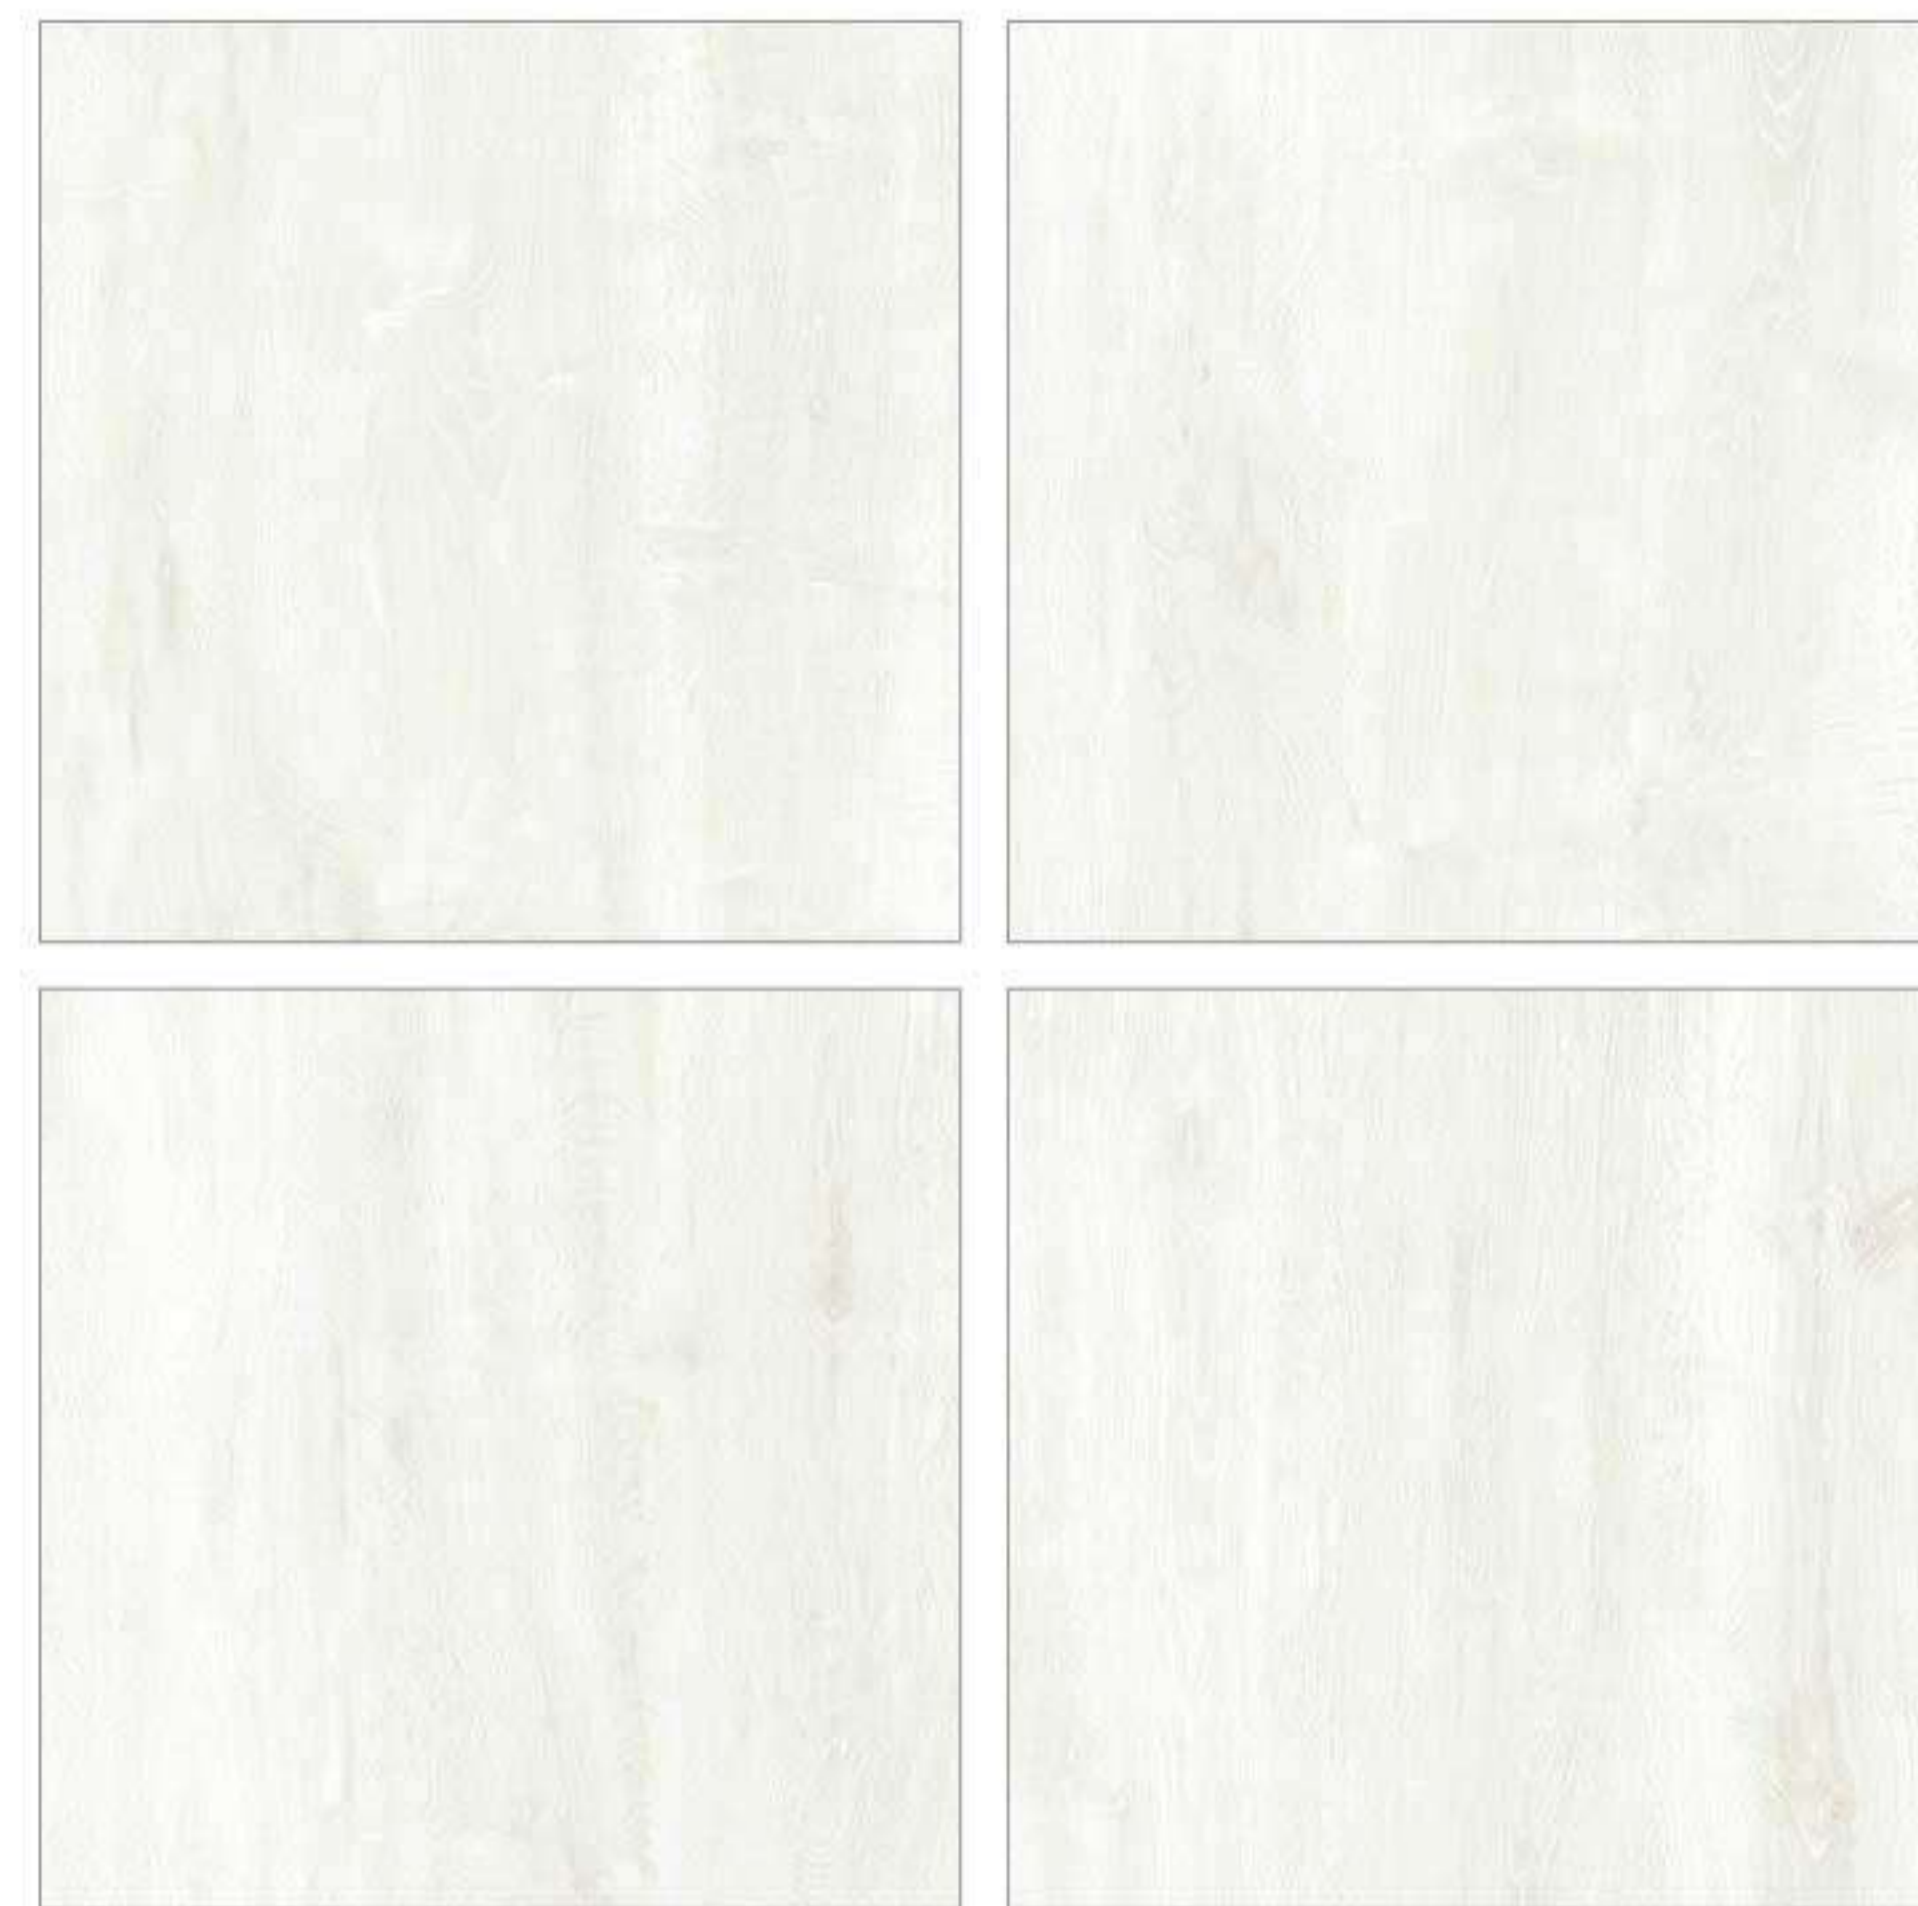

# HARDWOOD

60x60 cm. Diamond Edge

BROWN LIGHT (4 FACES) MATT / GLOSSY

BEIGE LIGHT (4 FACES) MATT / GLOSSY

IVORY (4 FACES) MATT / GLOSSY

BEIGE

MATT / GLOSSY

GREY