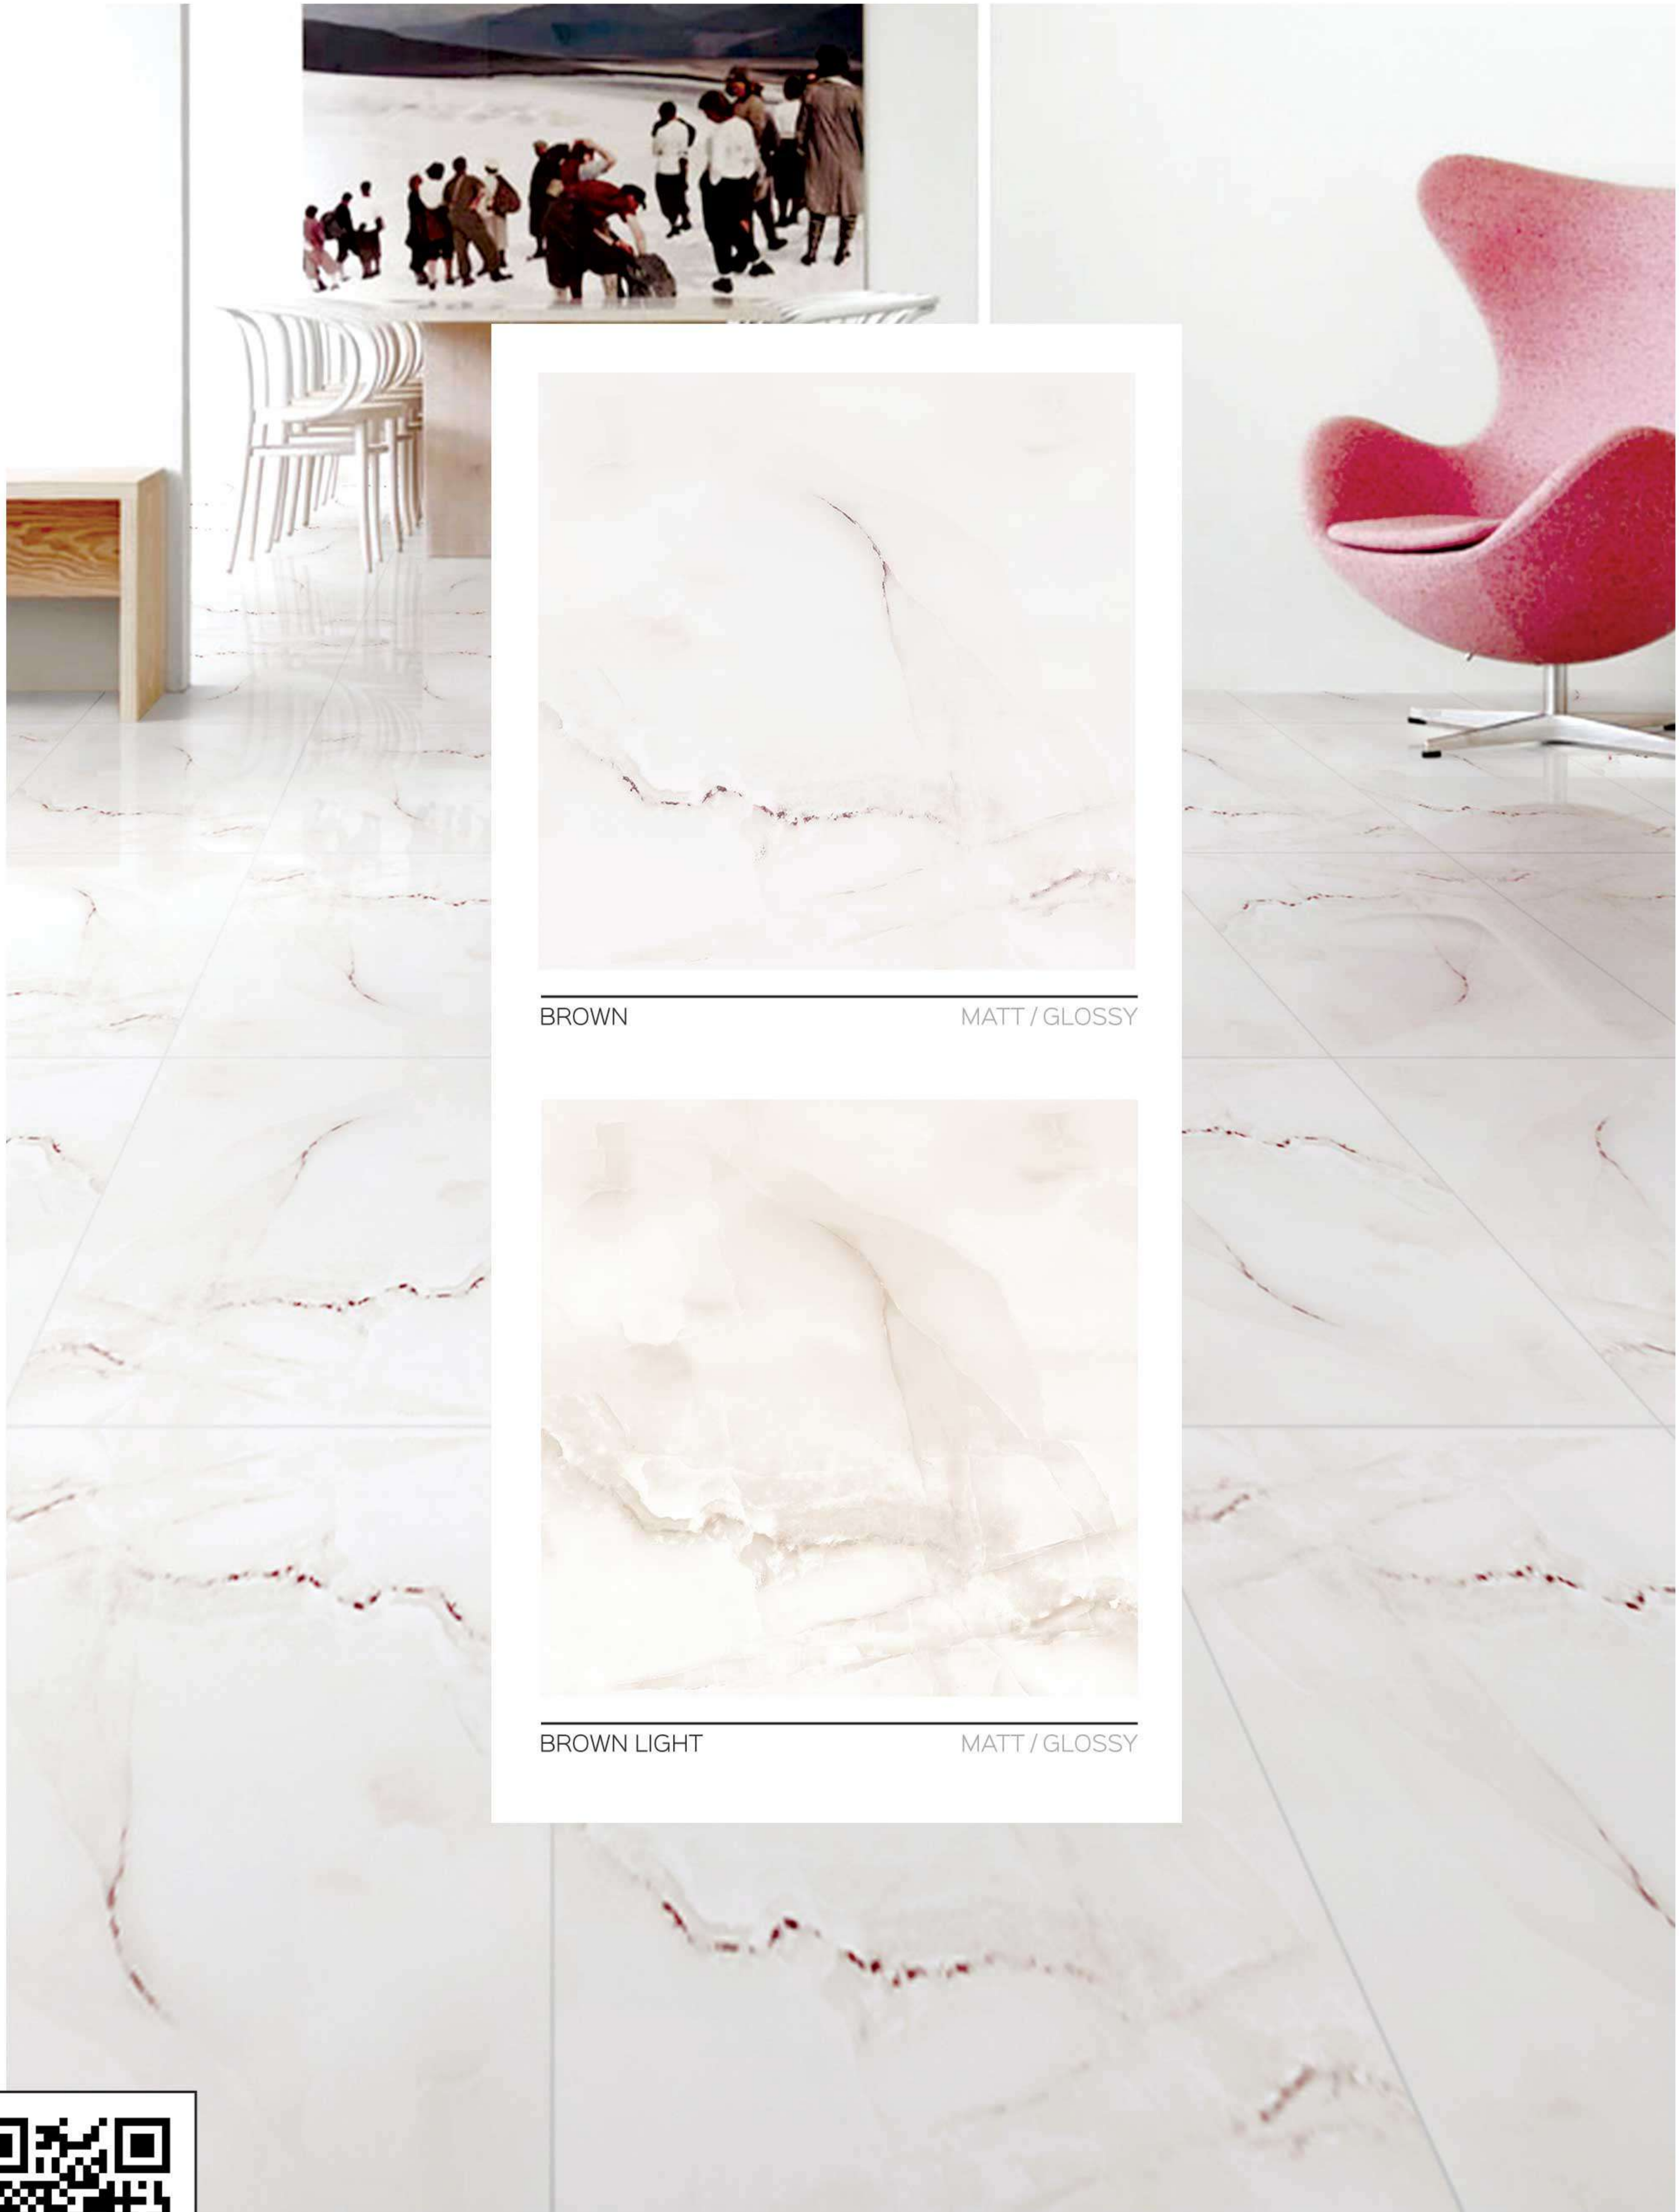

WHITE (4 FACES)

MATT / GLOSSY