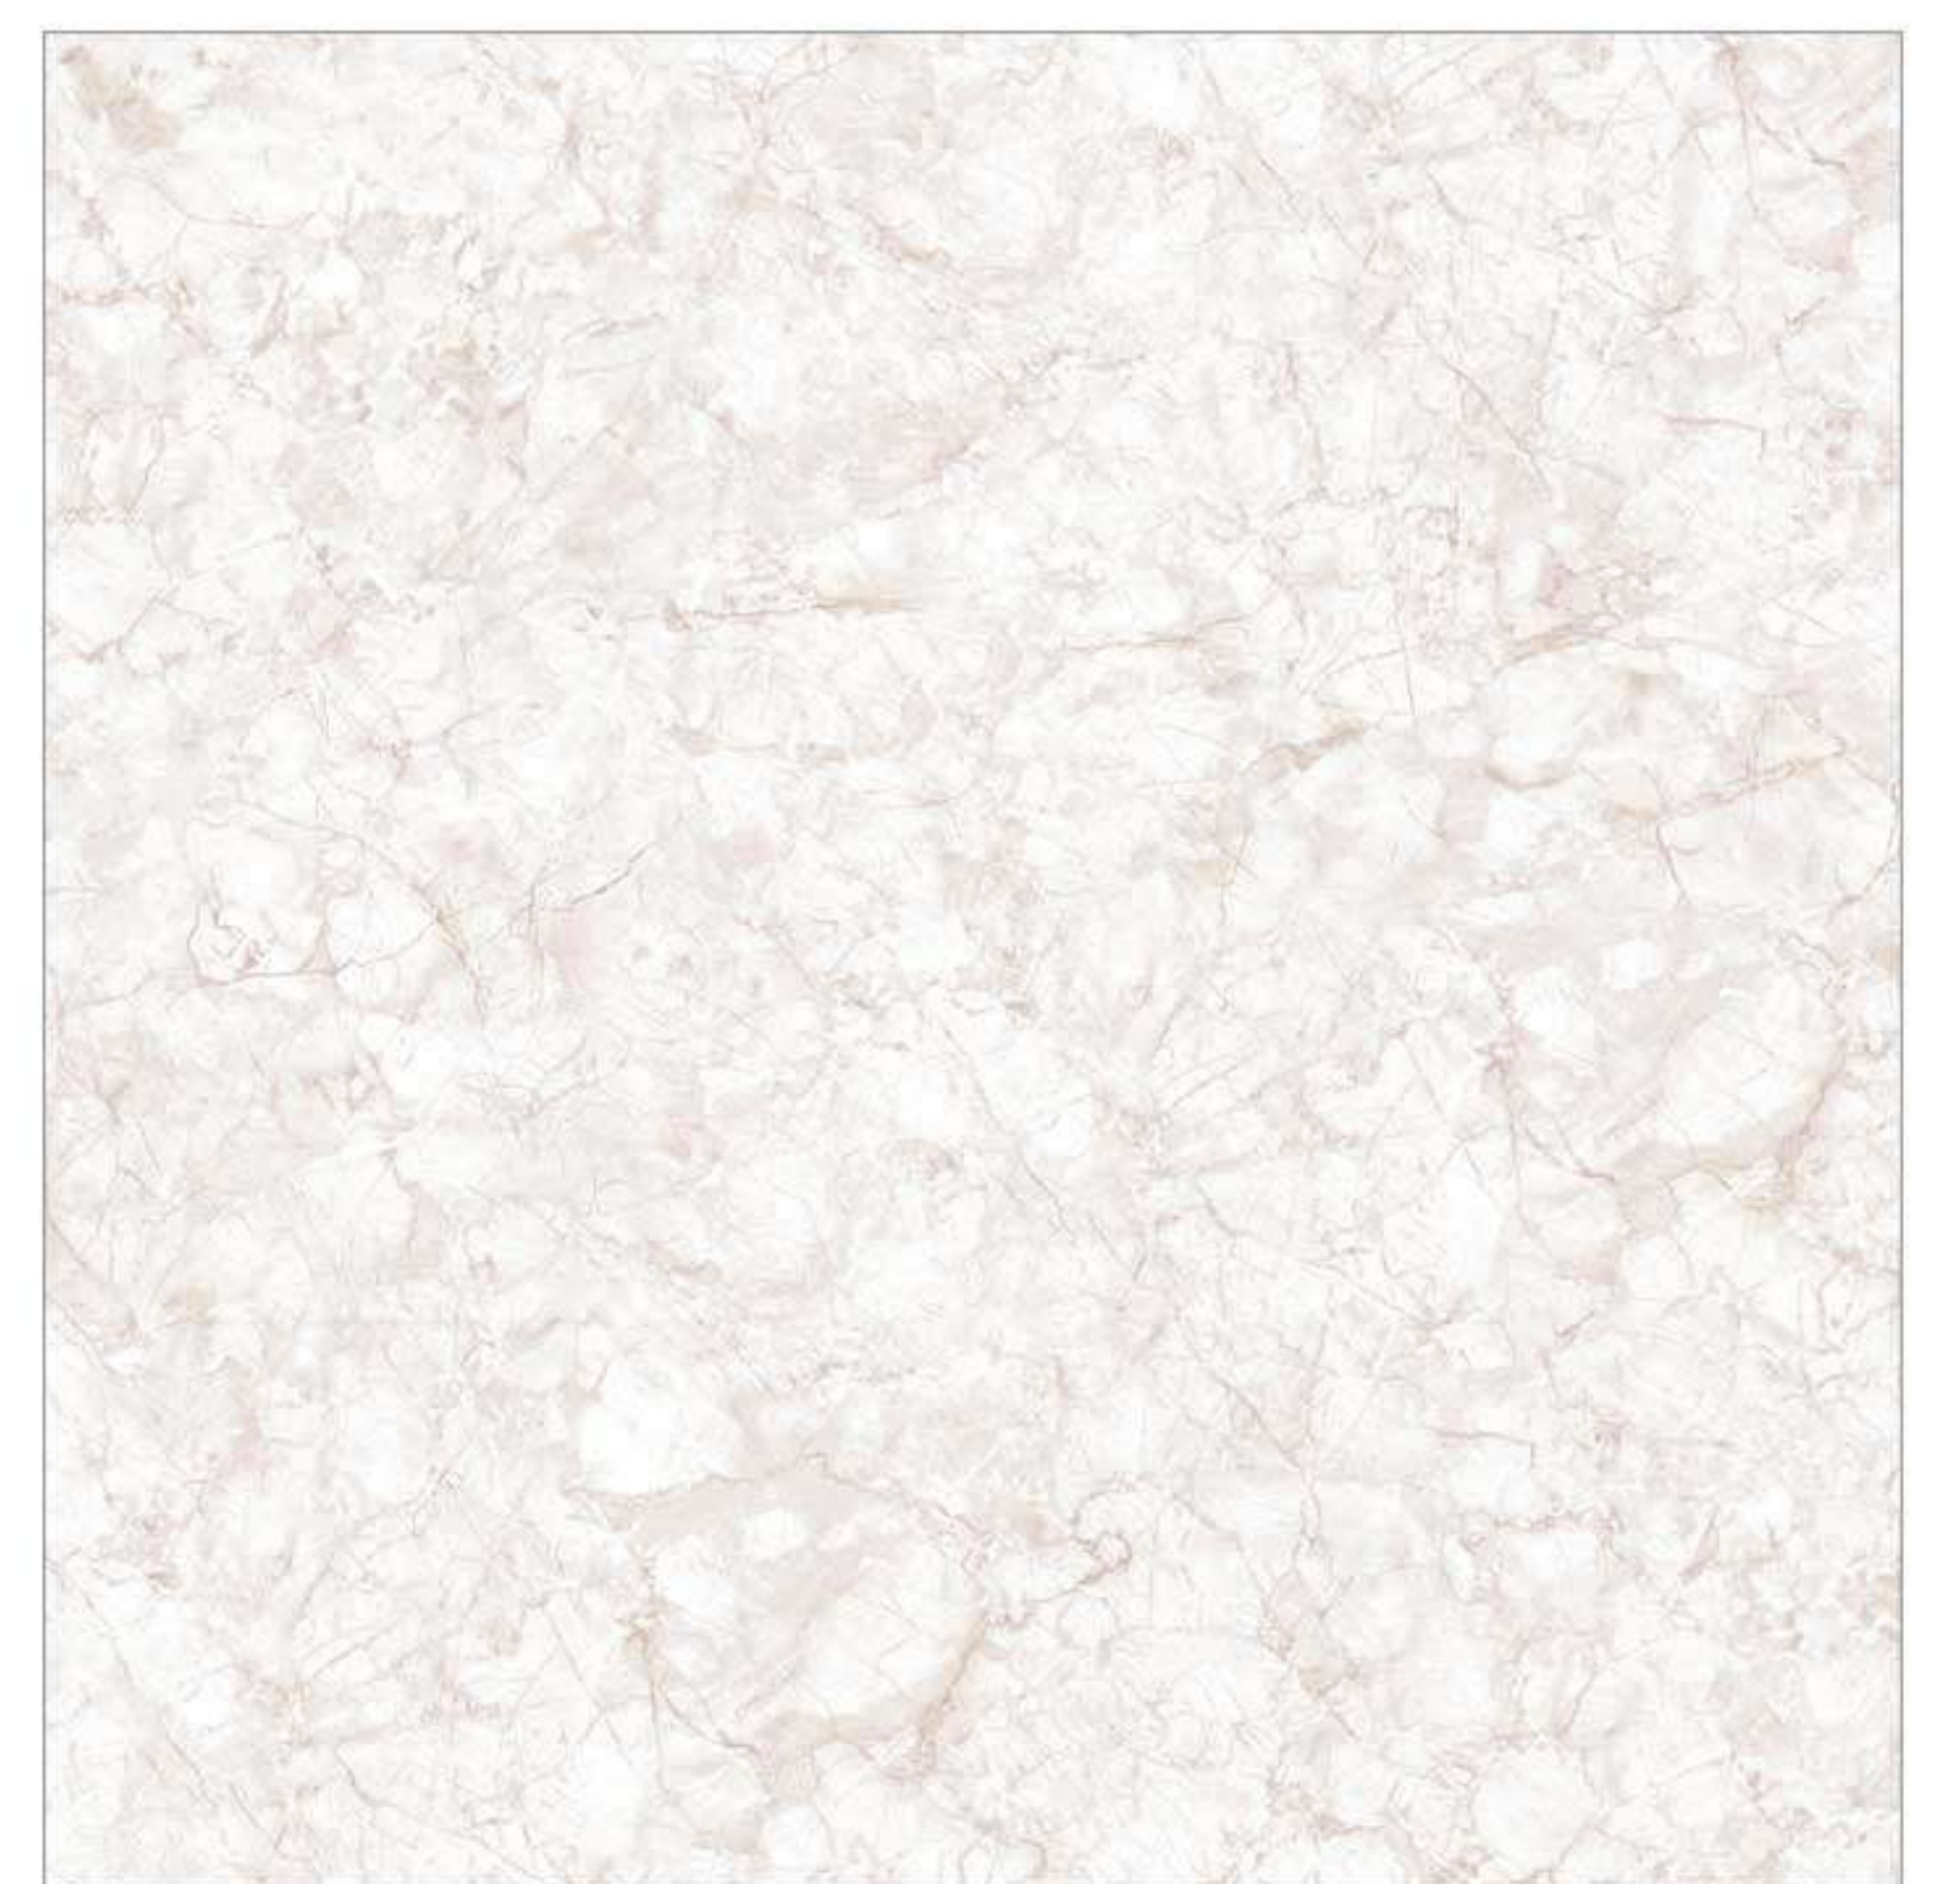

WHITE

MATT / GLOSSY