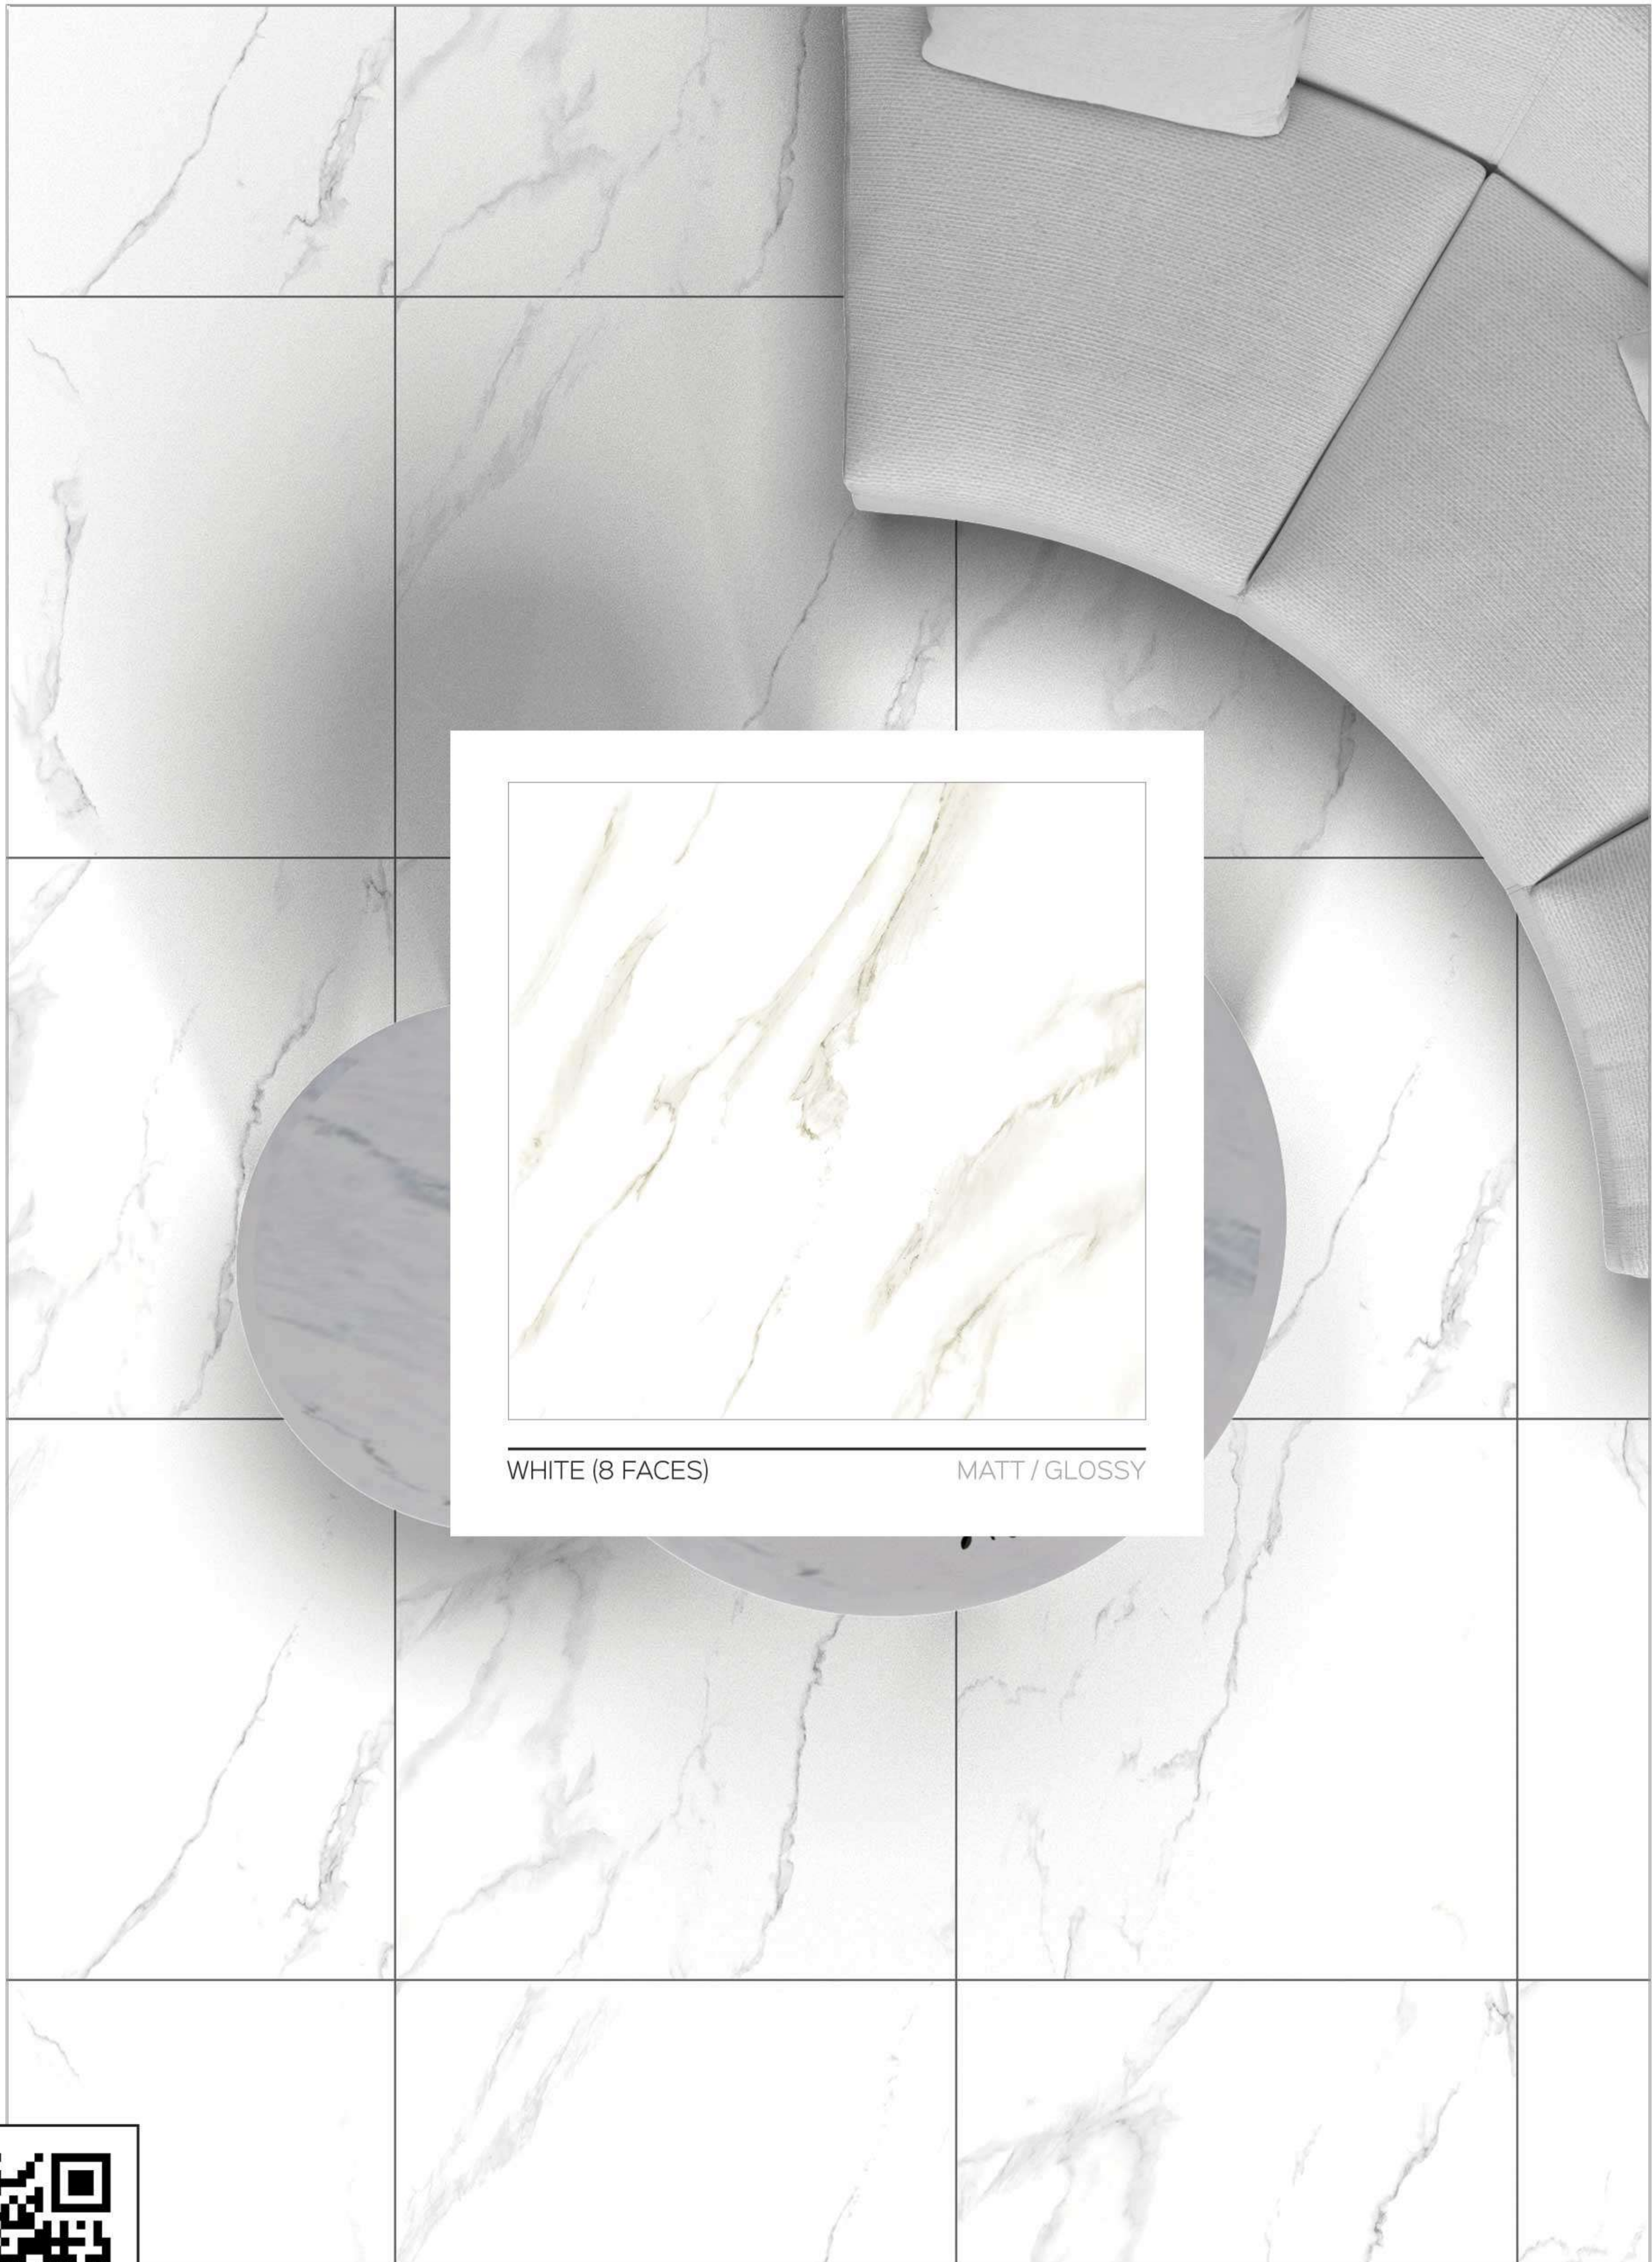

# SURFACE

60x60 cm. Diamond Edge

GREY LIGHT (6 FACES)

MATT / GLOSSY

GREY LIGHT (6 FACES)

MATT / GLOSSY

GREY

MATT / GLOSSY