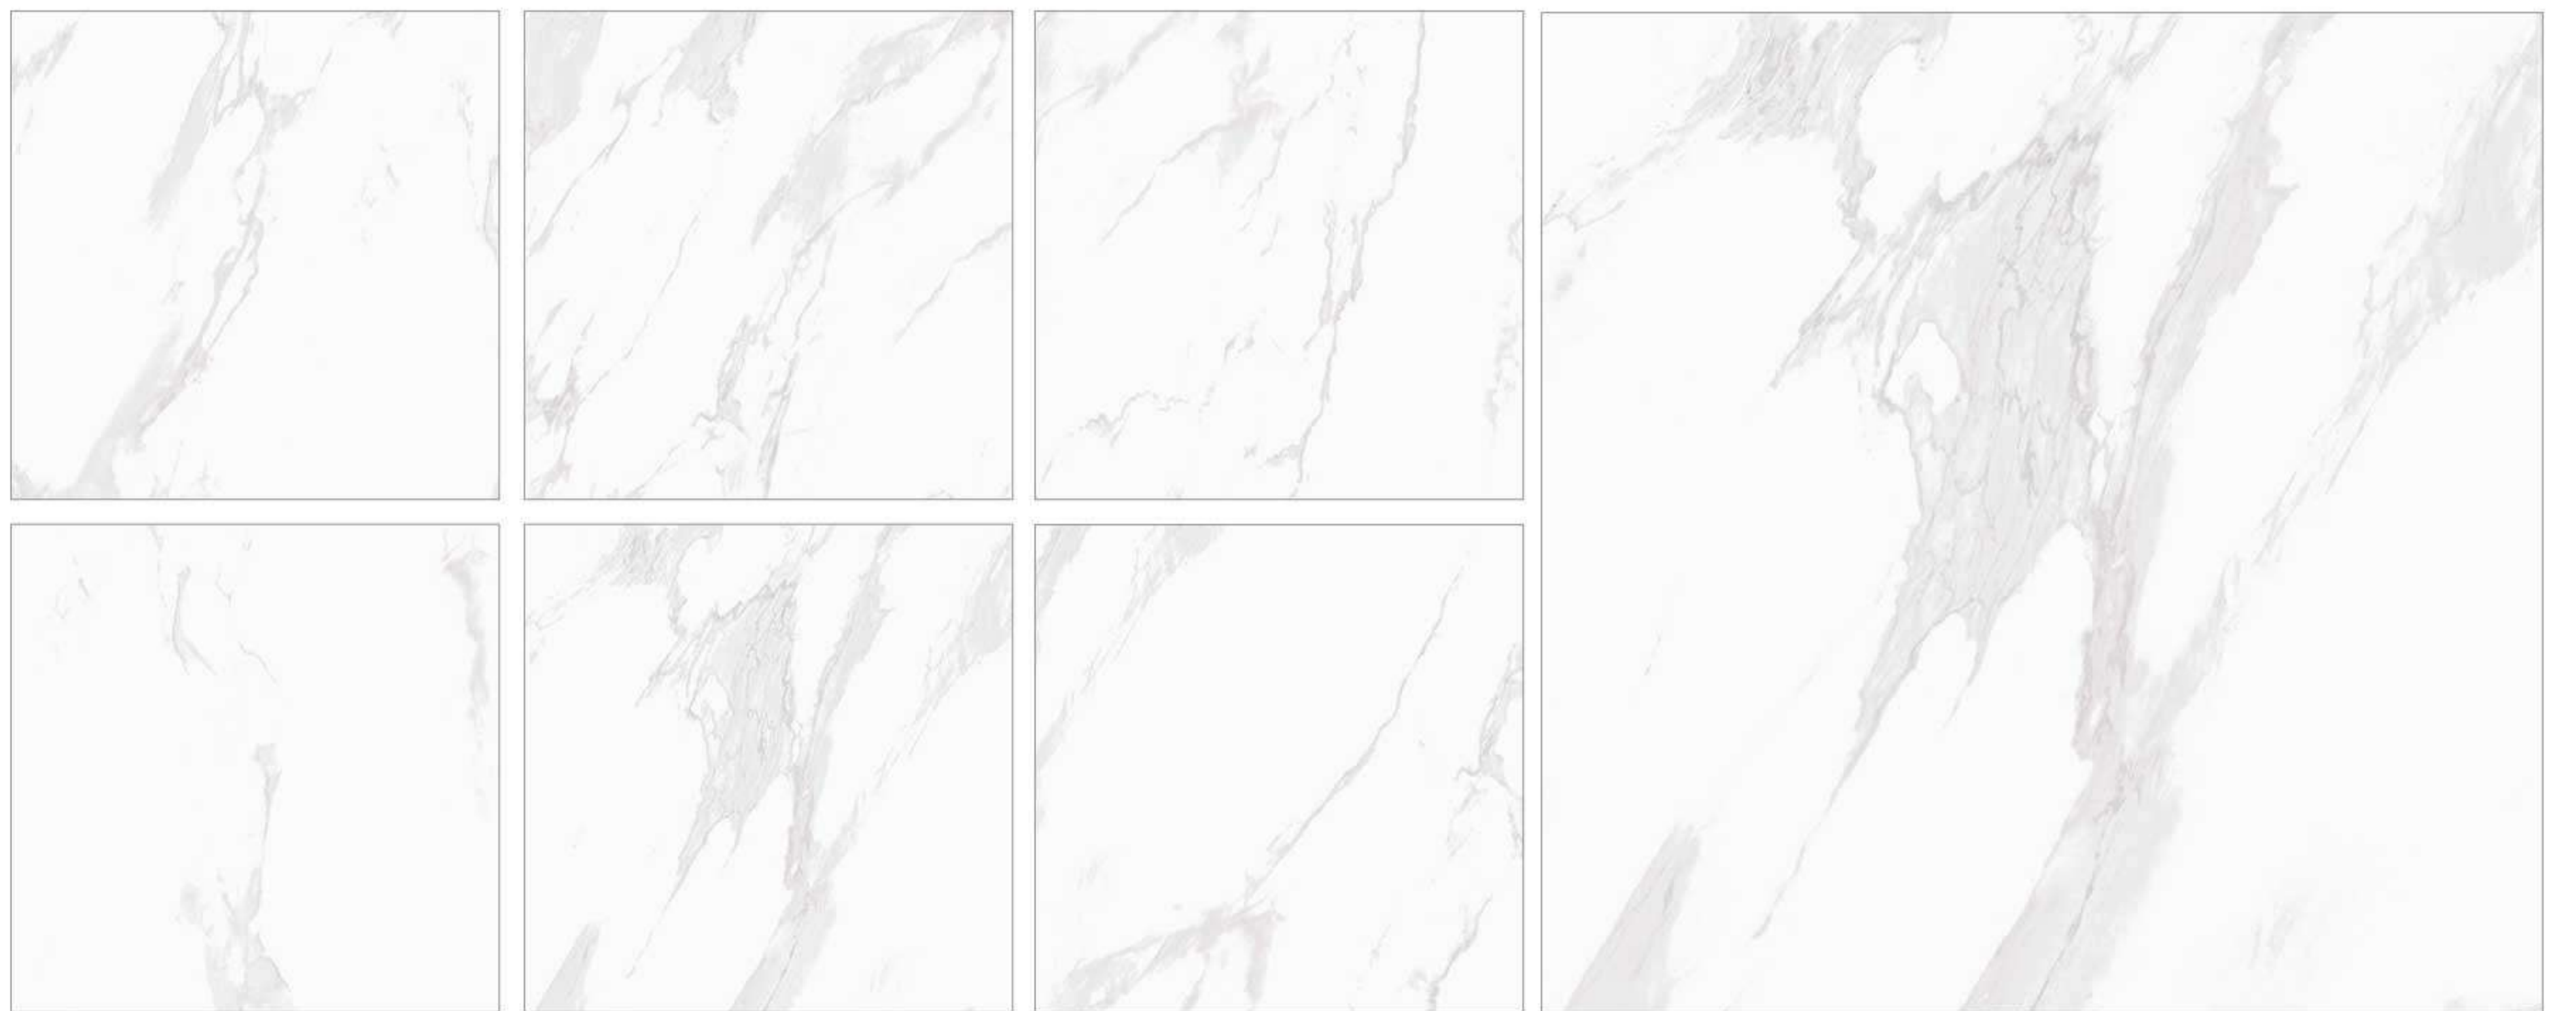

# SURFACE

60x60 cm. Diamond Edge

GREY LIGHT (6 FACES)

MATT / GLOSSY

GREY LIGHT (6 FACES)

MATT / GLOSSY

GREY

MATT / GLOSSY