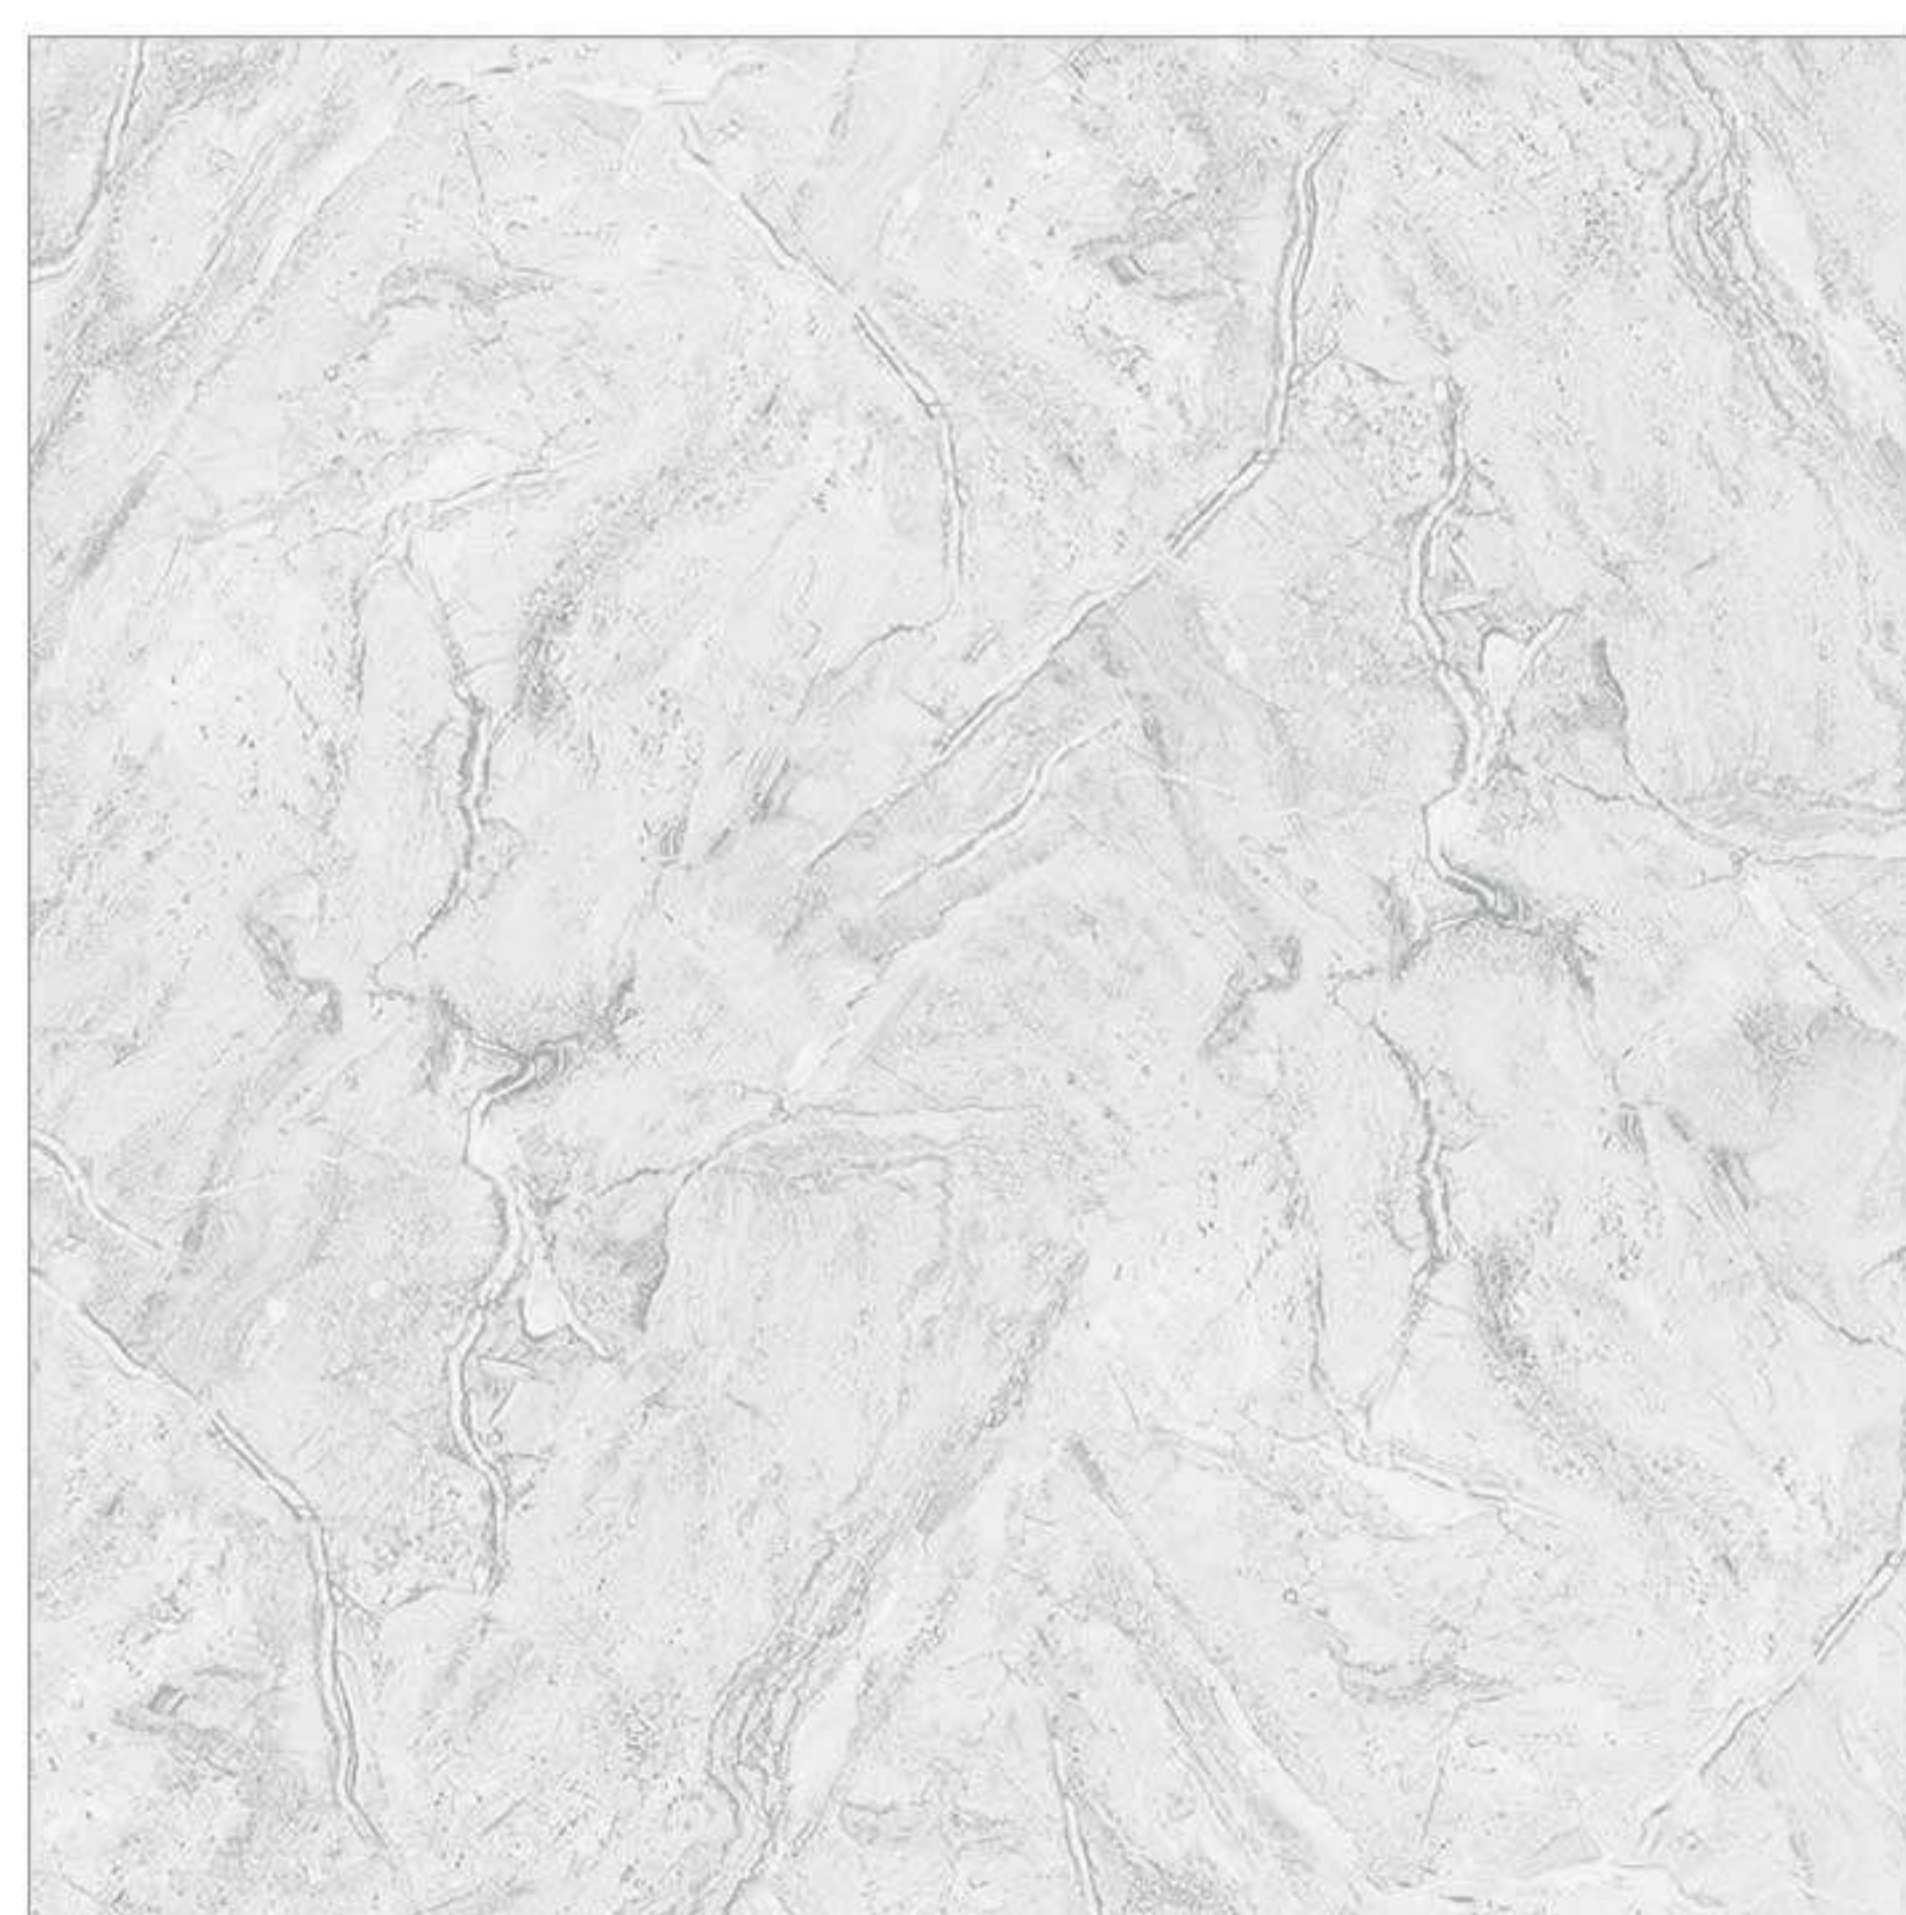

# FAIR

60x60 cm. Diamond Edge

GREY

MATT / GLOSSY

GREY

MATT / GLOSSY