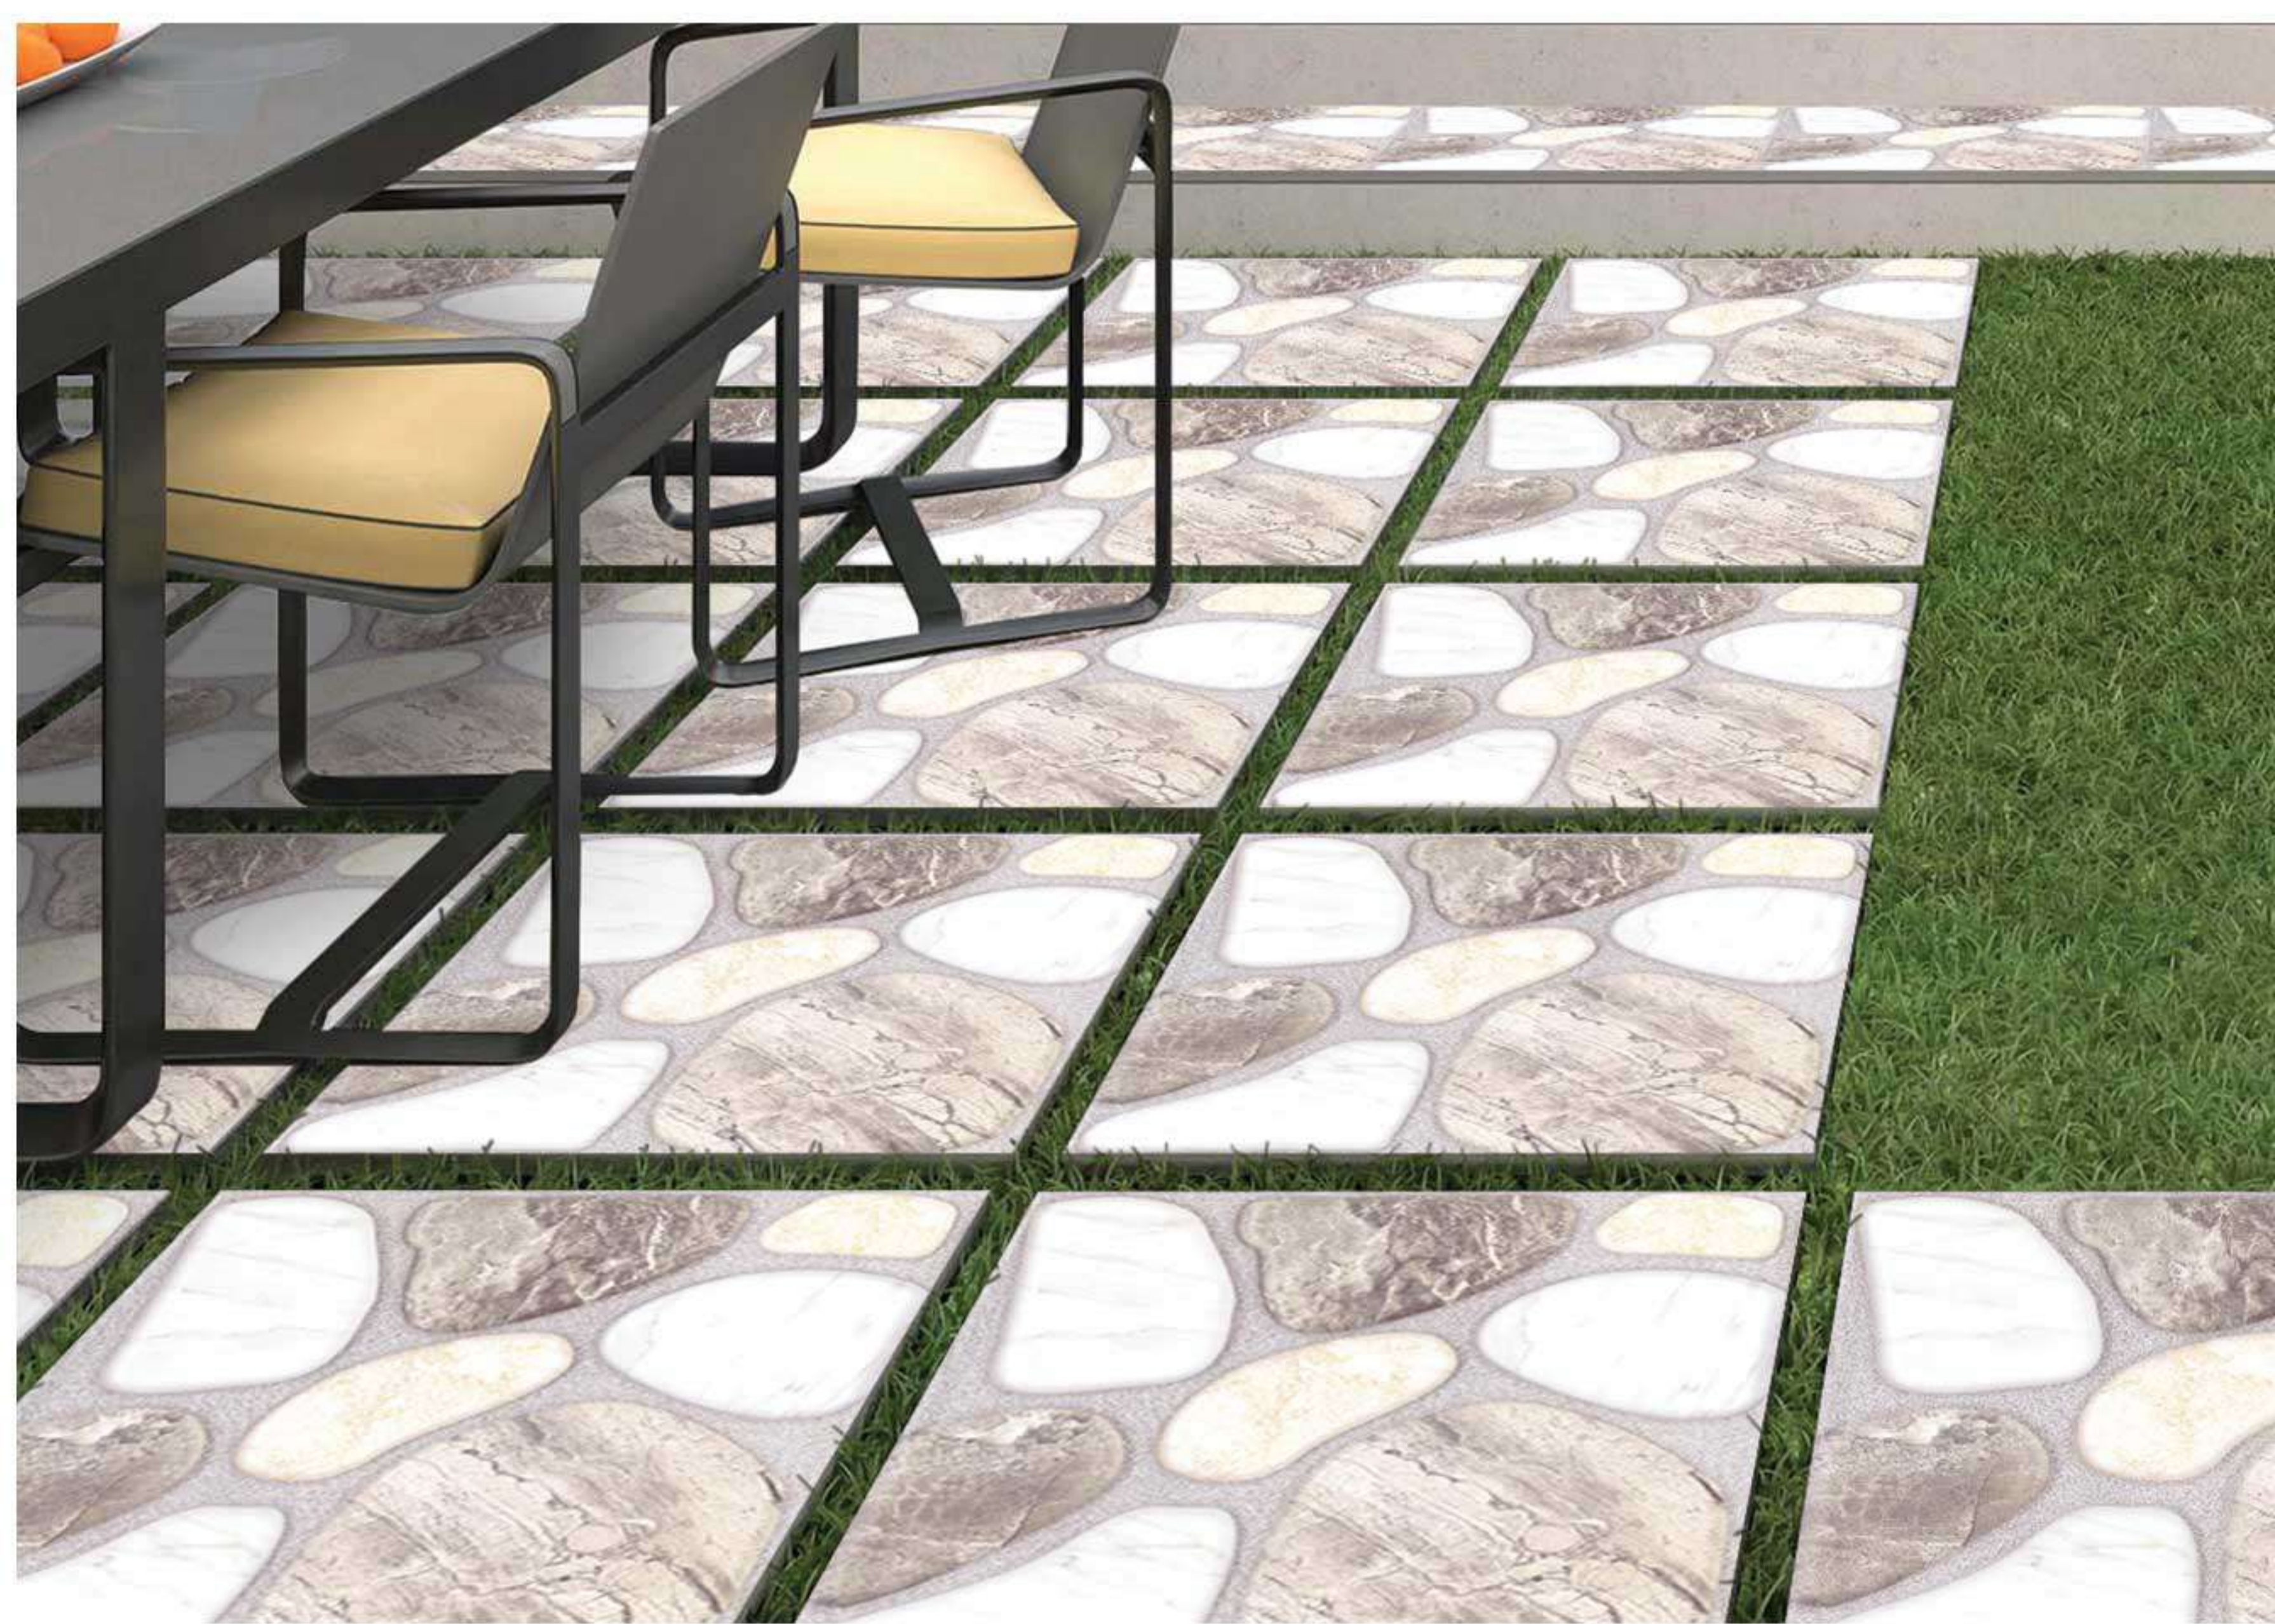

PETRA

50x50 cm.

Grey Light

PULPIS

50x50 cm. / 4 Faces

Grey Light

POWER

50x50 cm.

RED STONE

50x50 cm.

Grey

Grey

RUDRO

50x50 cm.

Beige

Grey