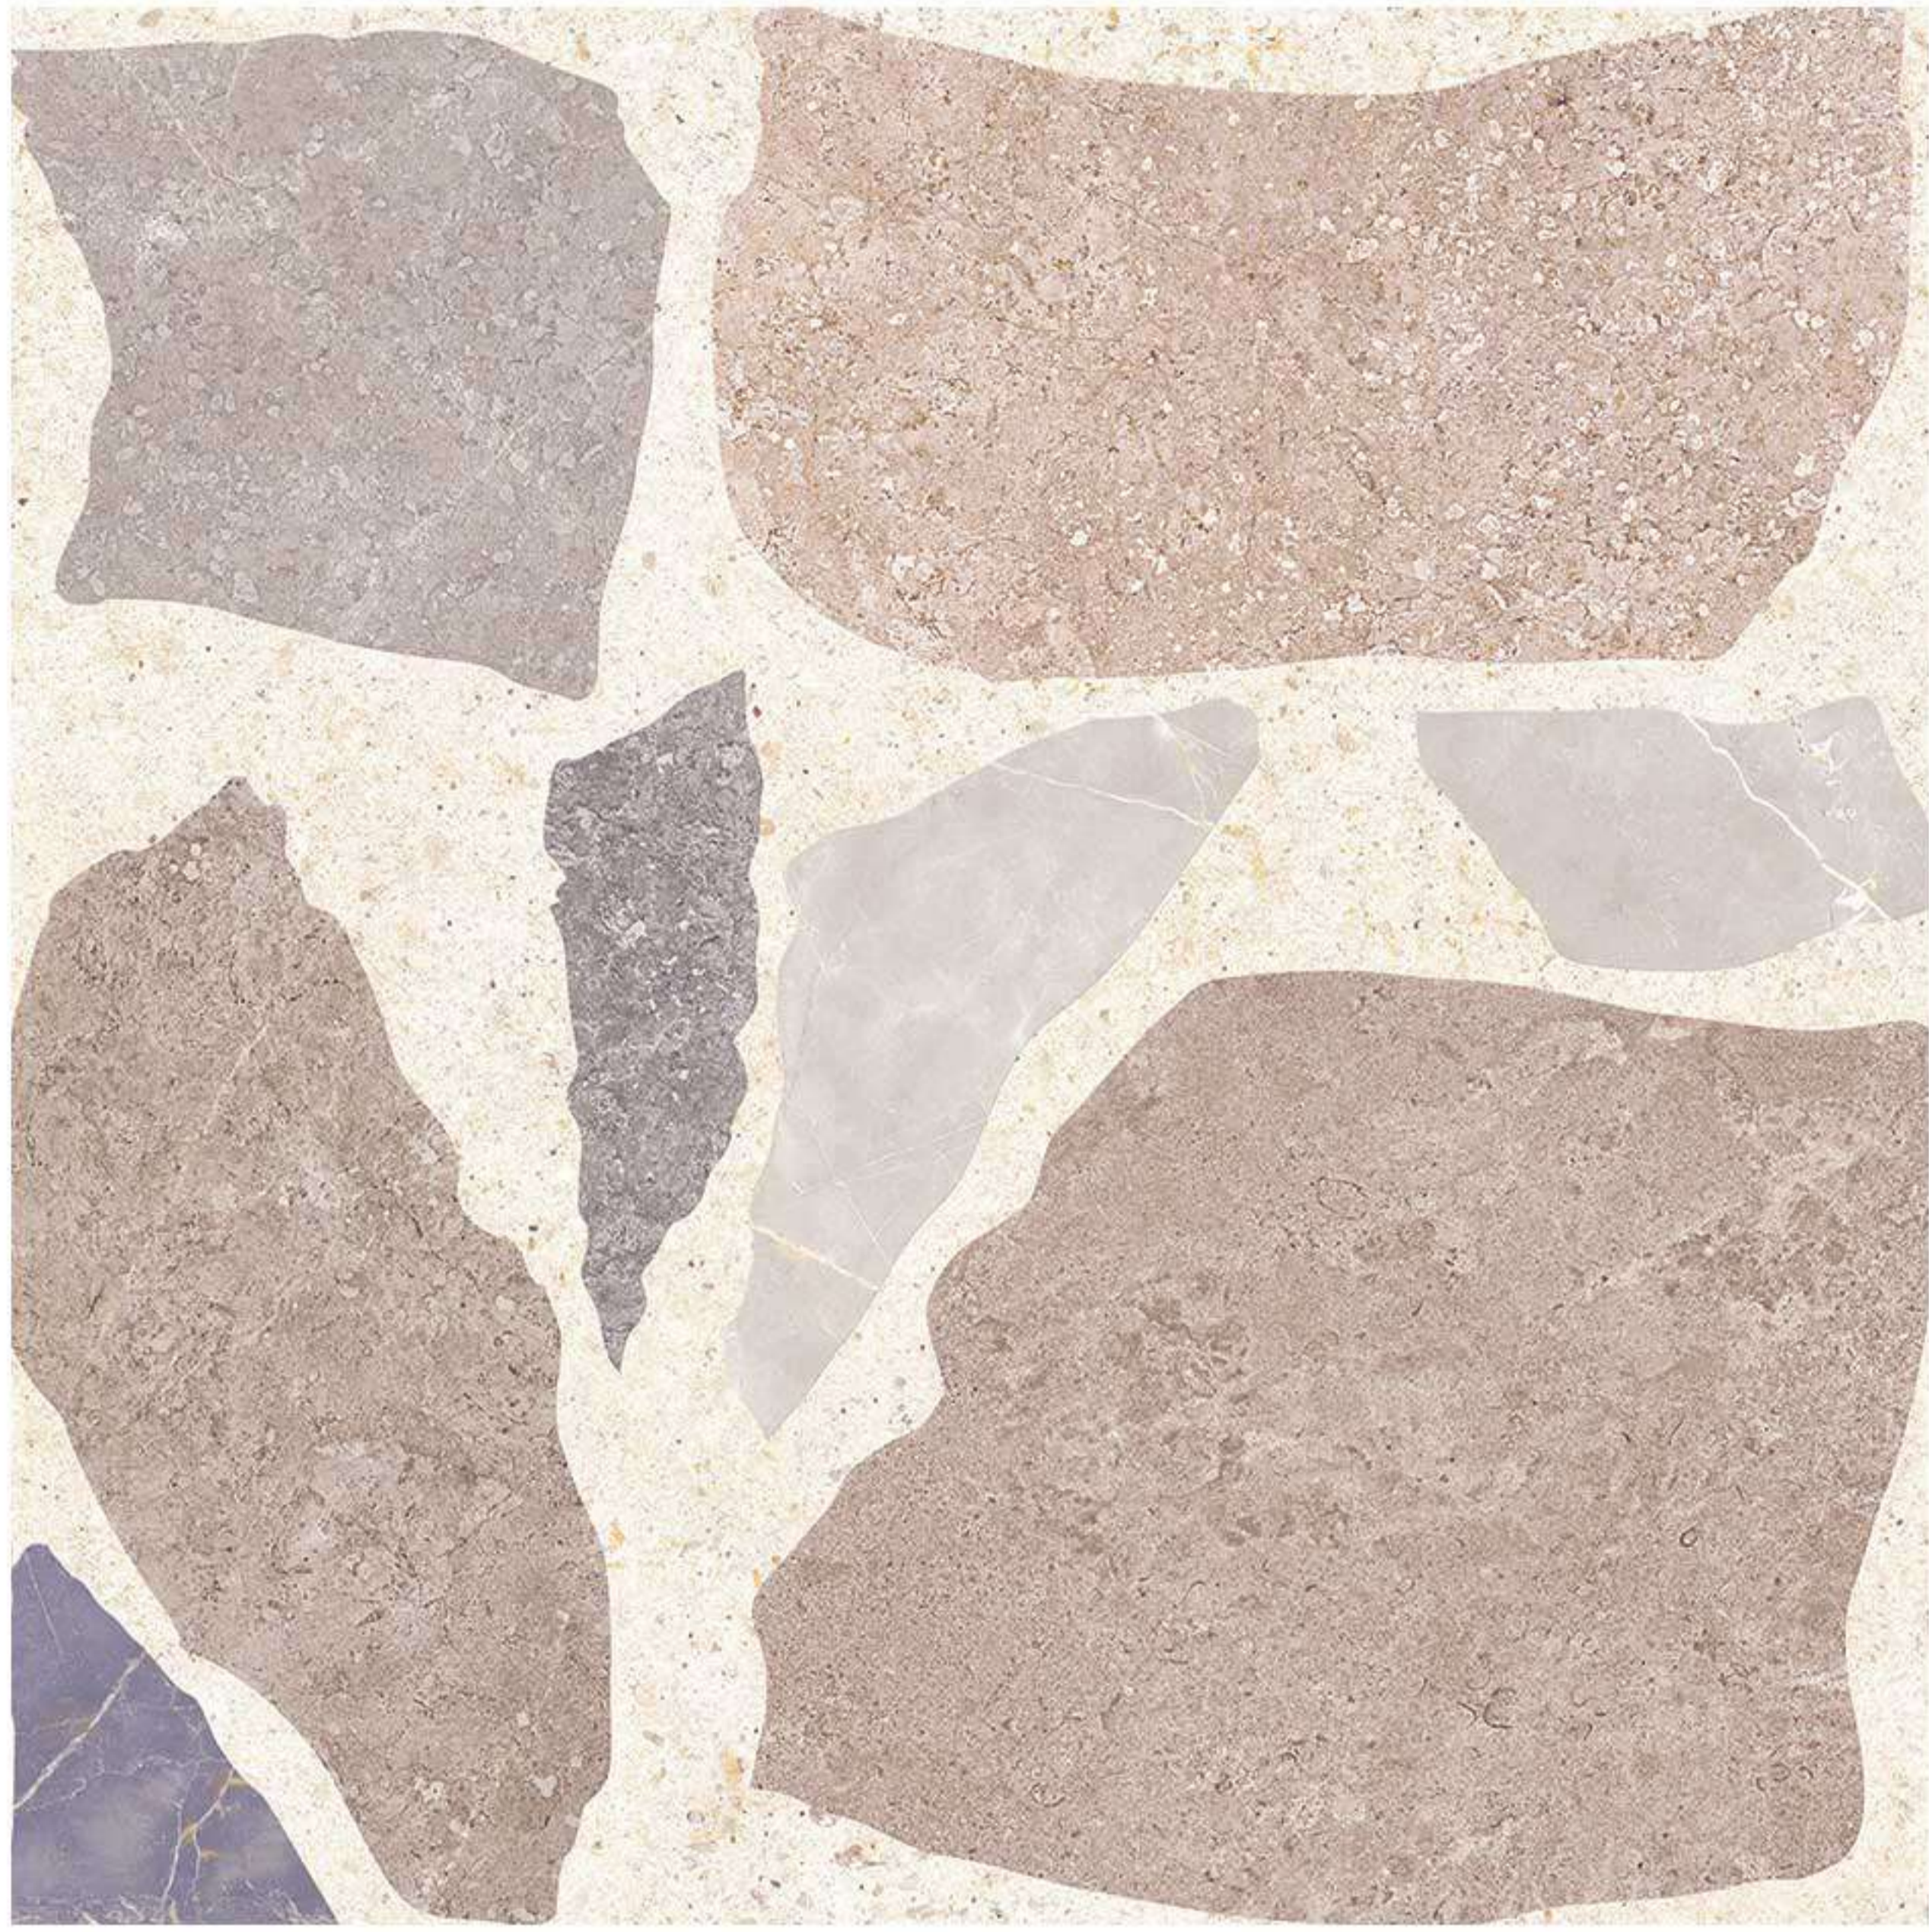

KALON

50x50 cm.

Beige Decor