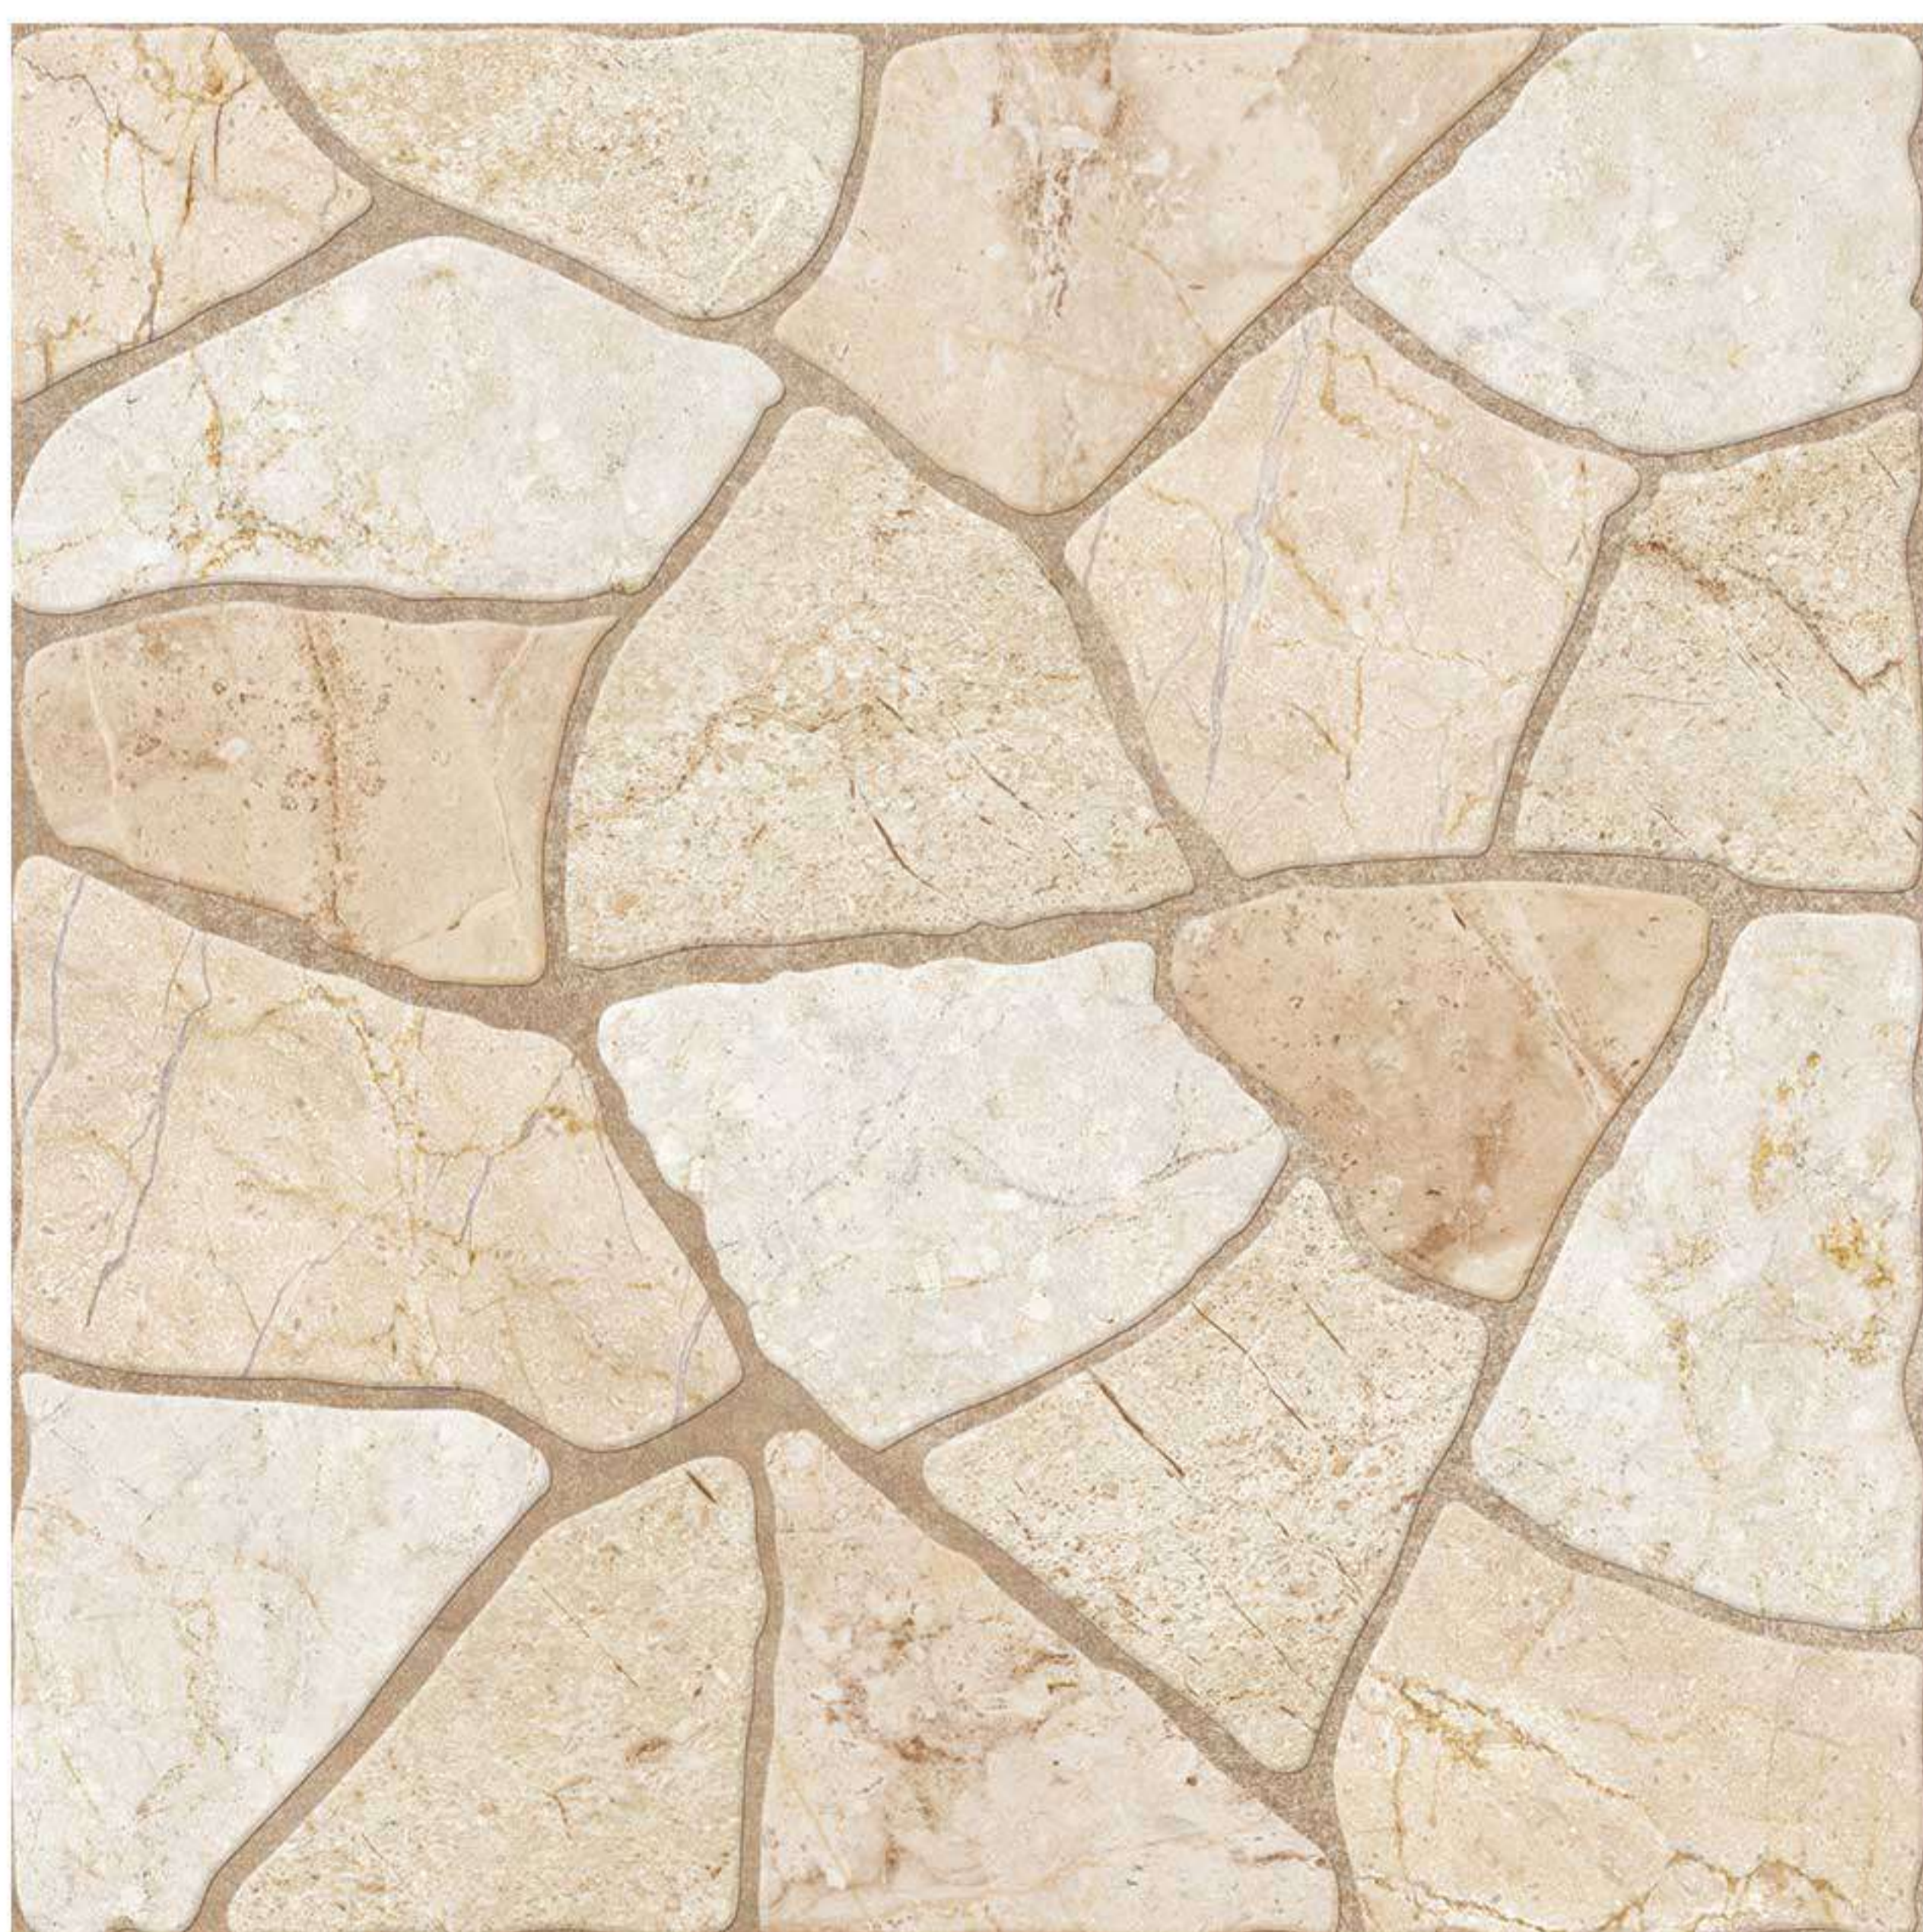

HAI5

50x50 cm.