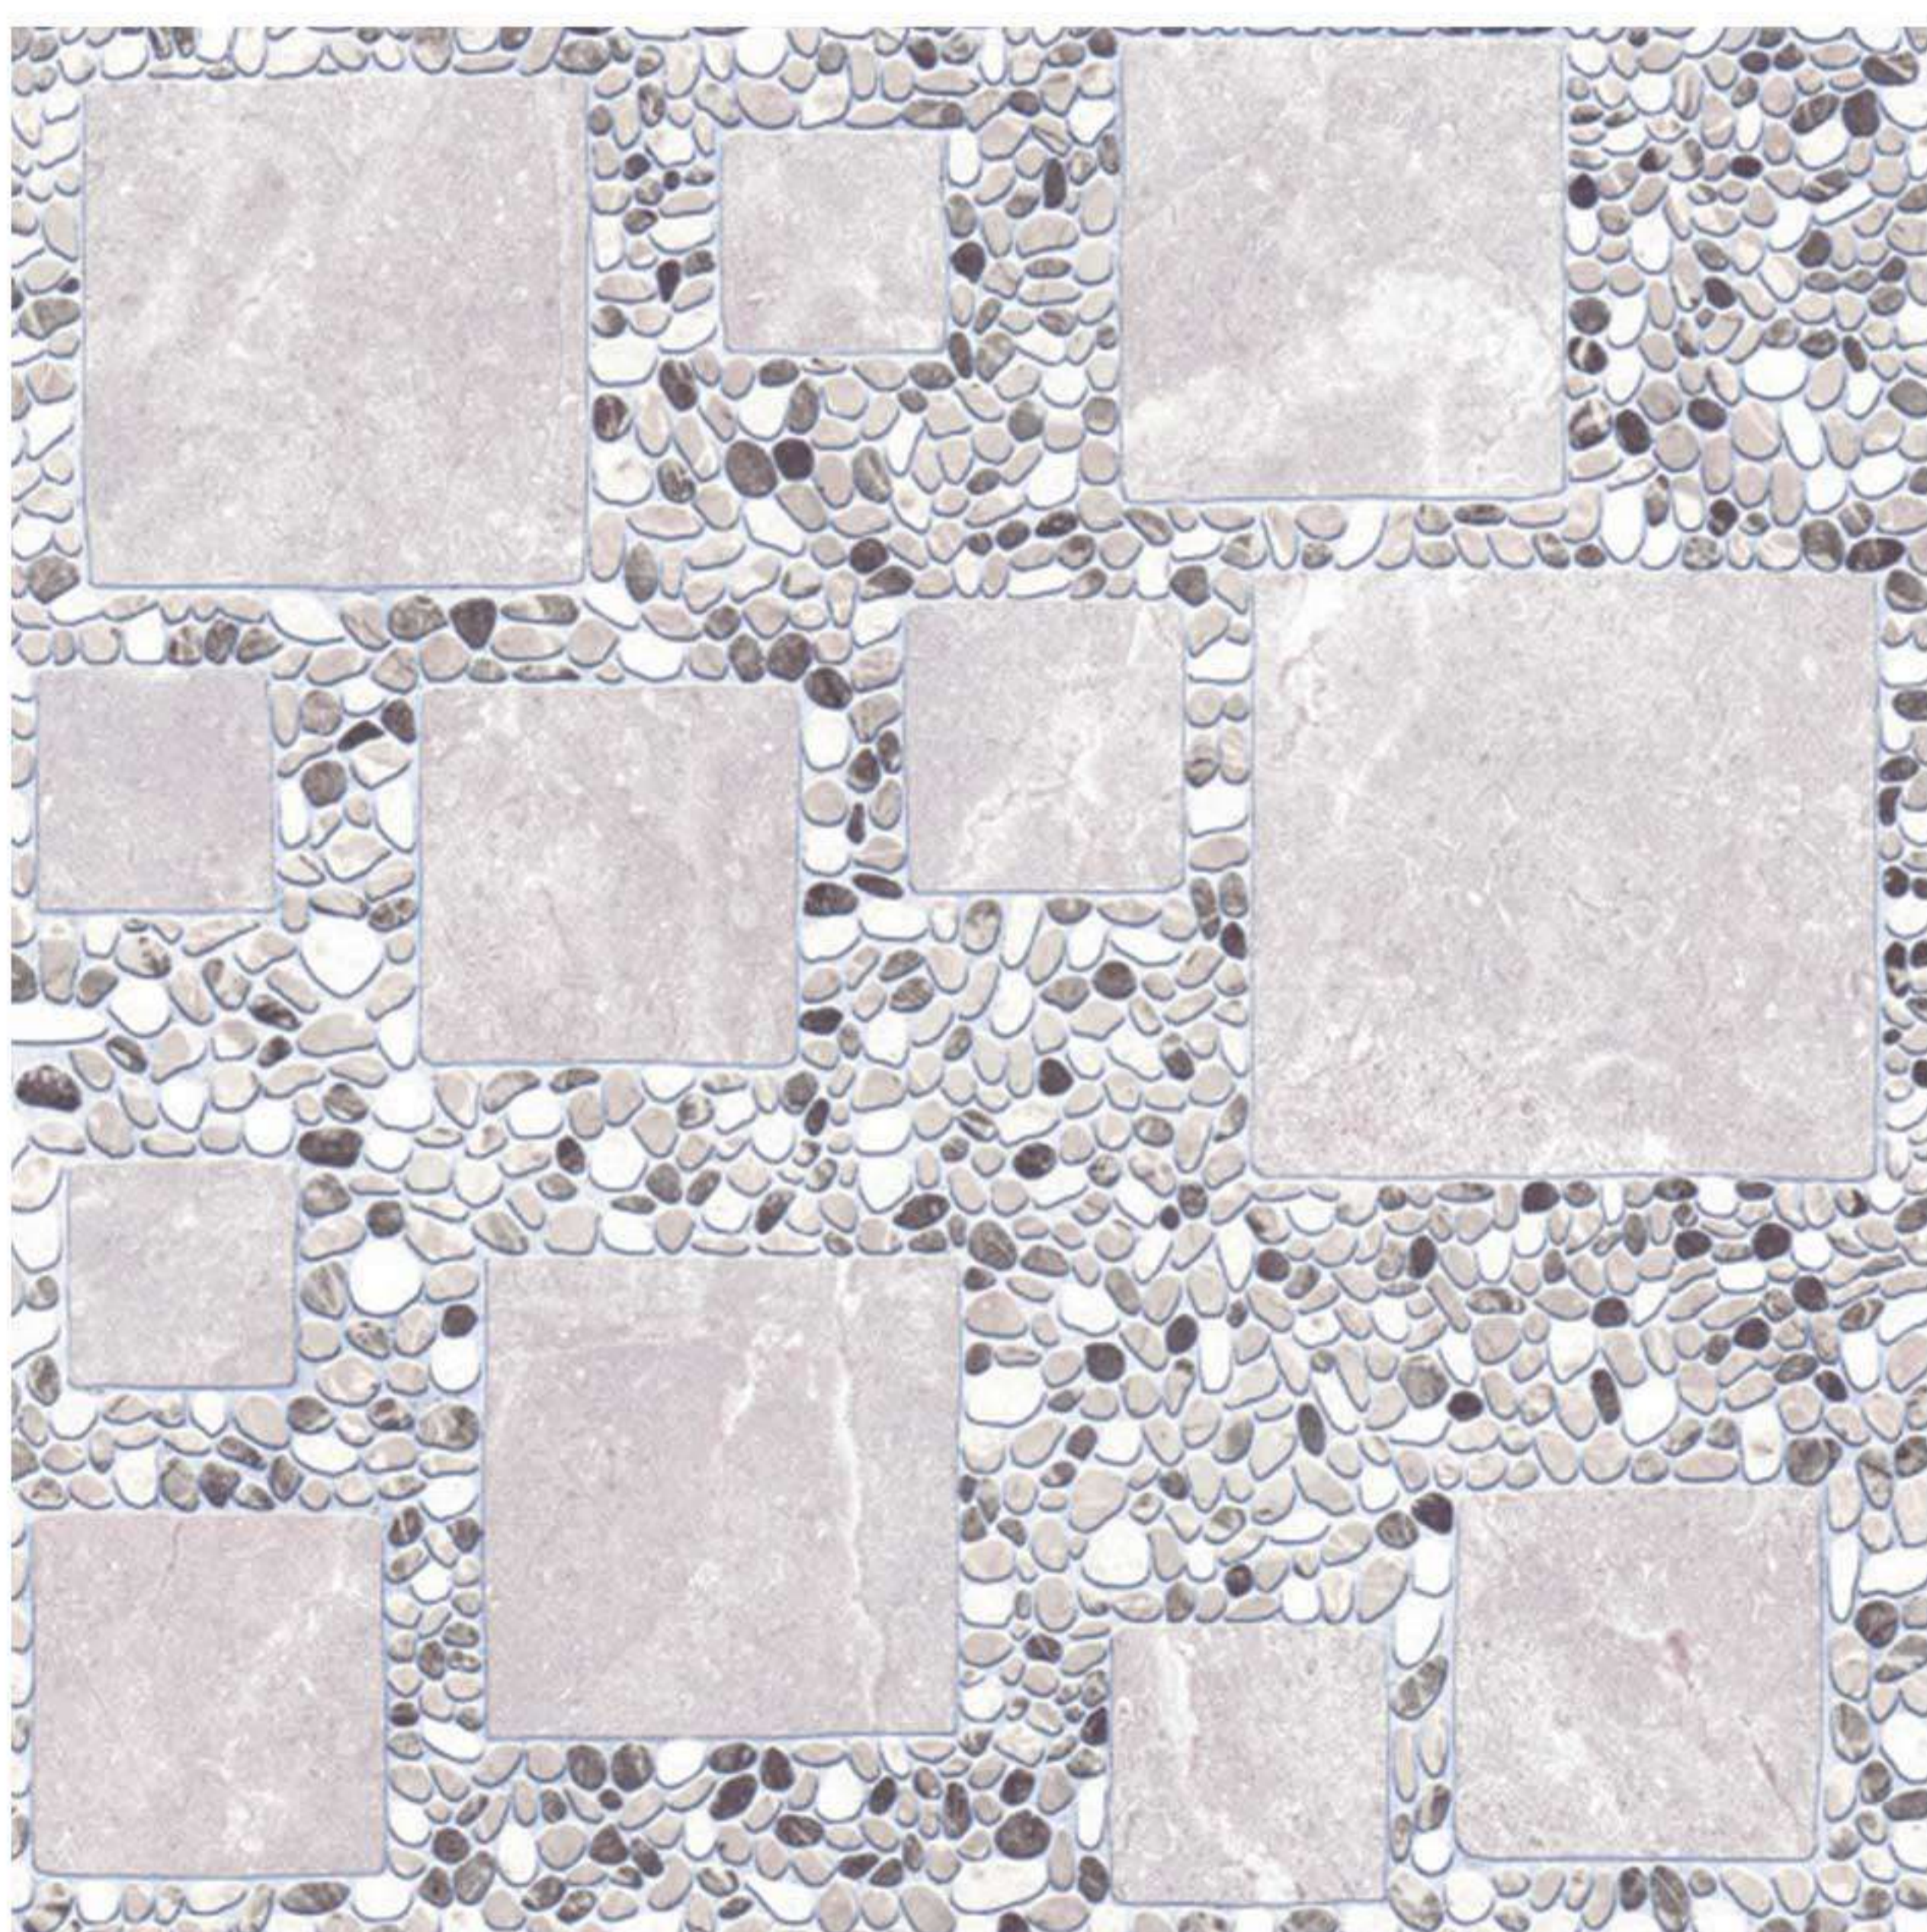

KALON

50x50 cm.

Beige Decor

Beige

Grey

Grey Decor

Brown

Coffee Brown