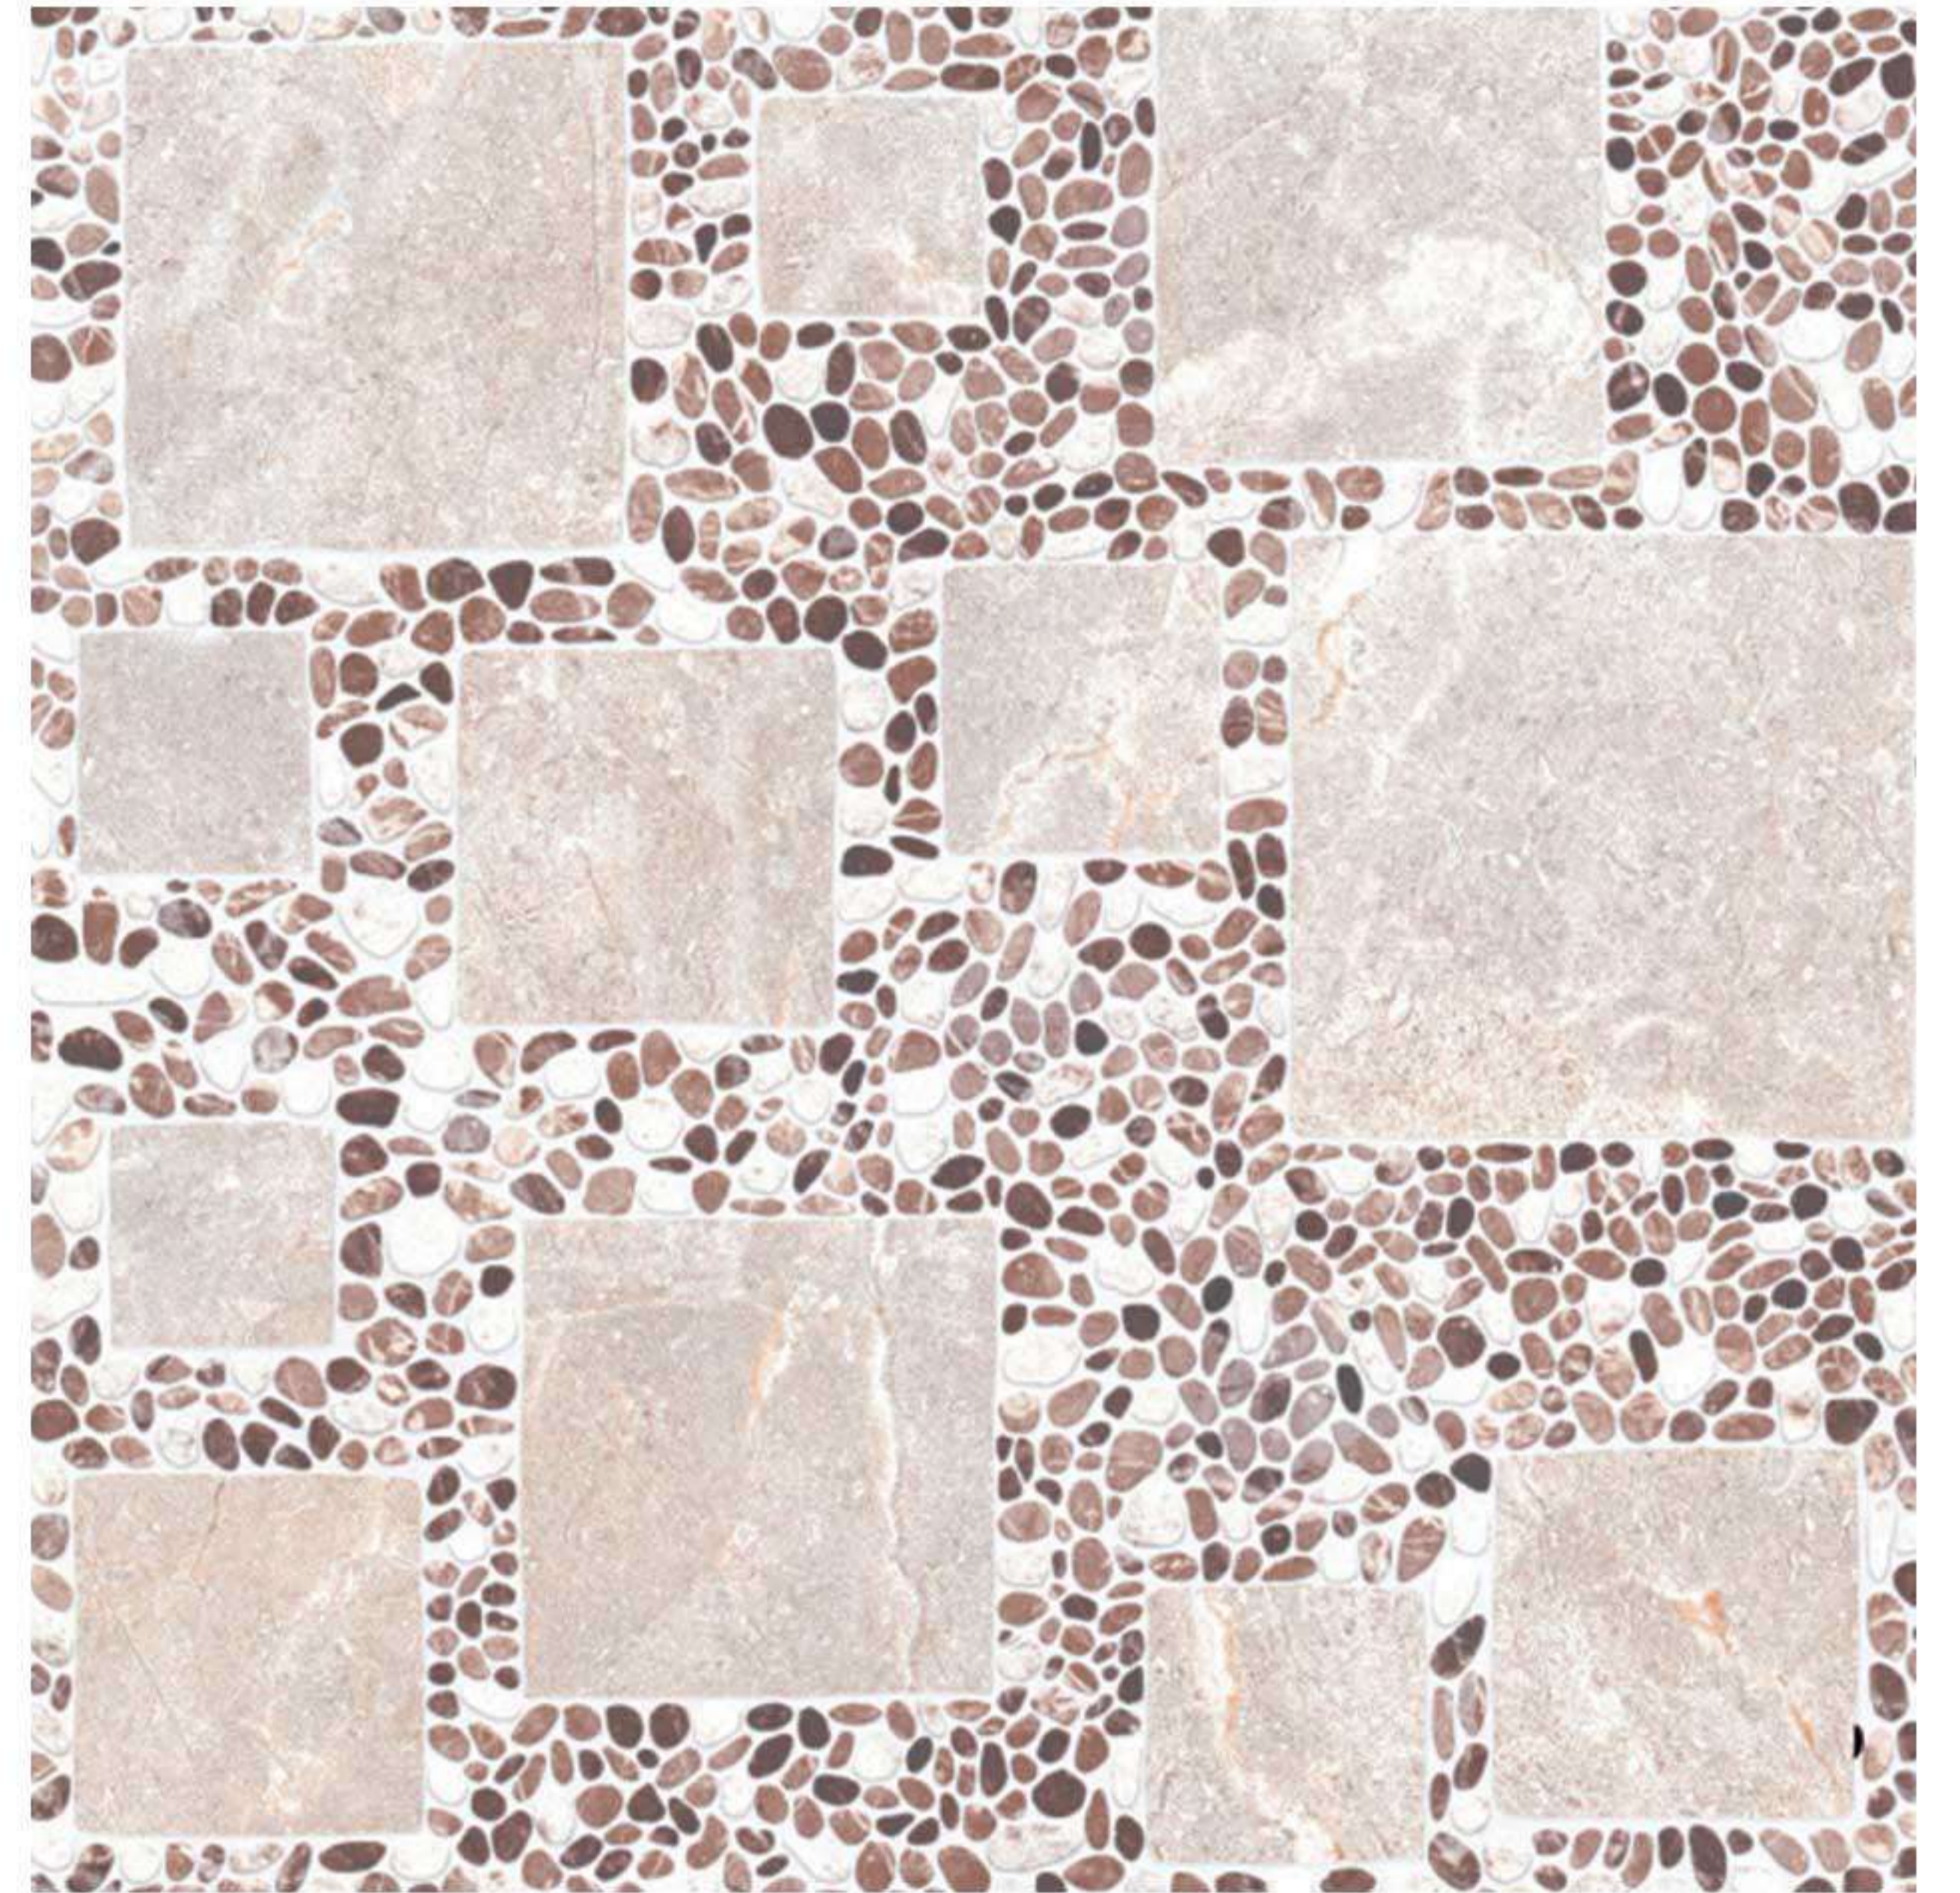

KALON

50x50 cm.

Beige Decor

Beige

Grey

Grey Decor

Brown

Coffee Brown