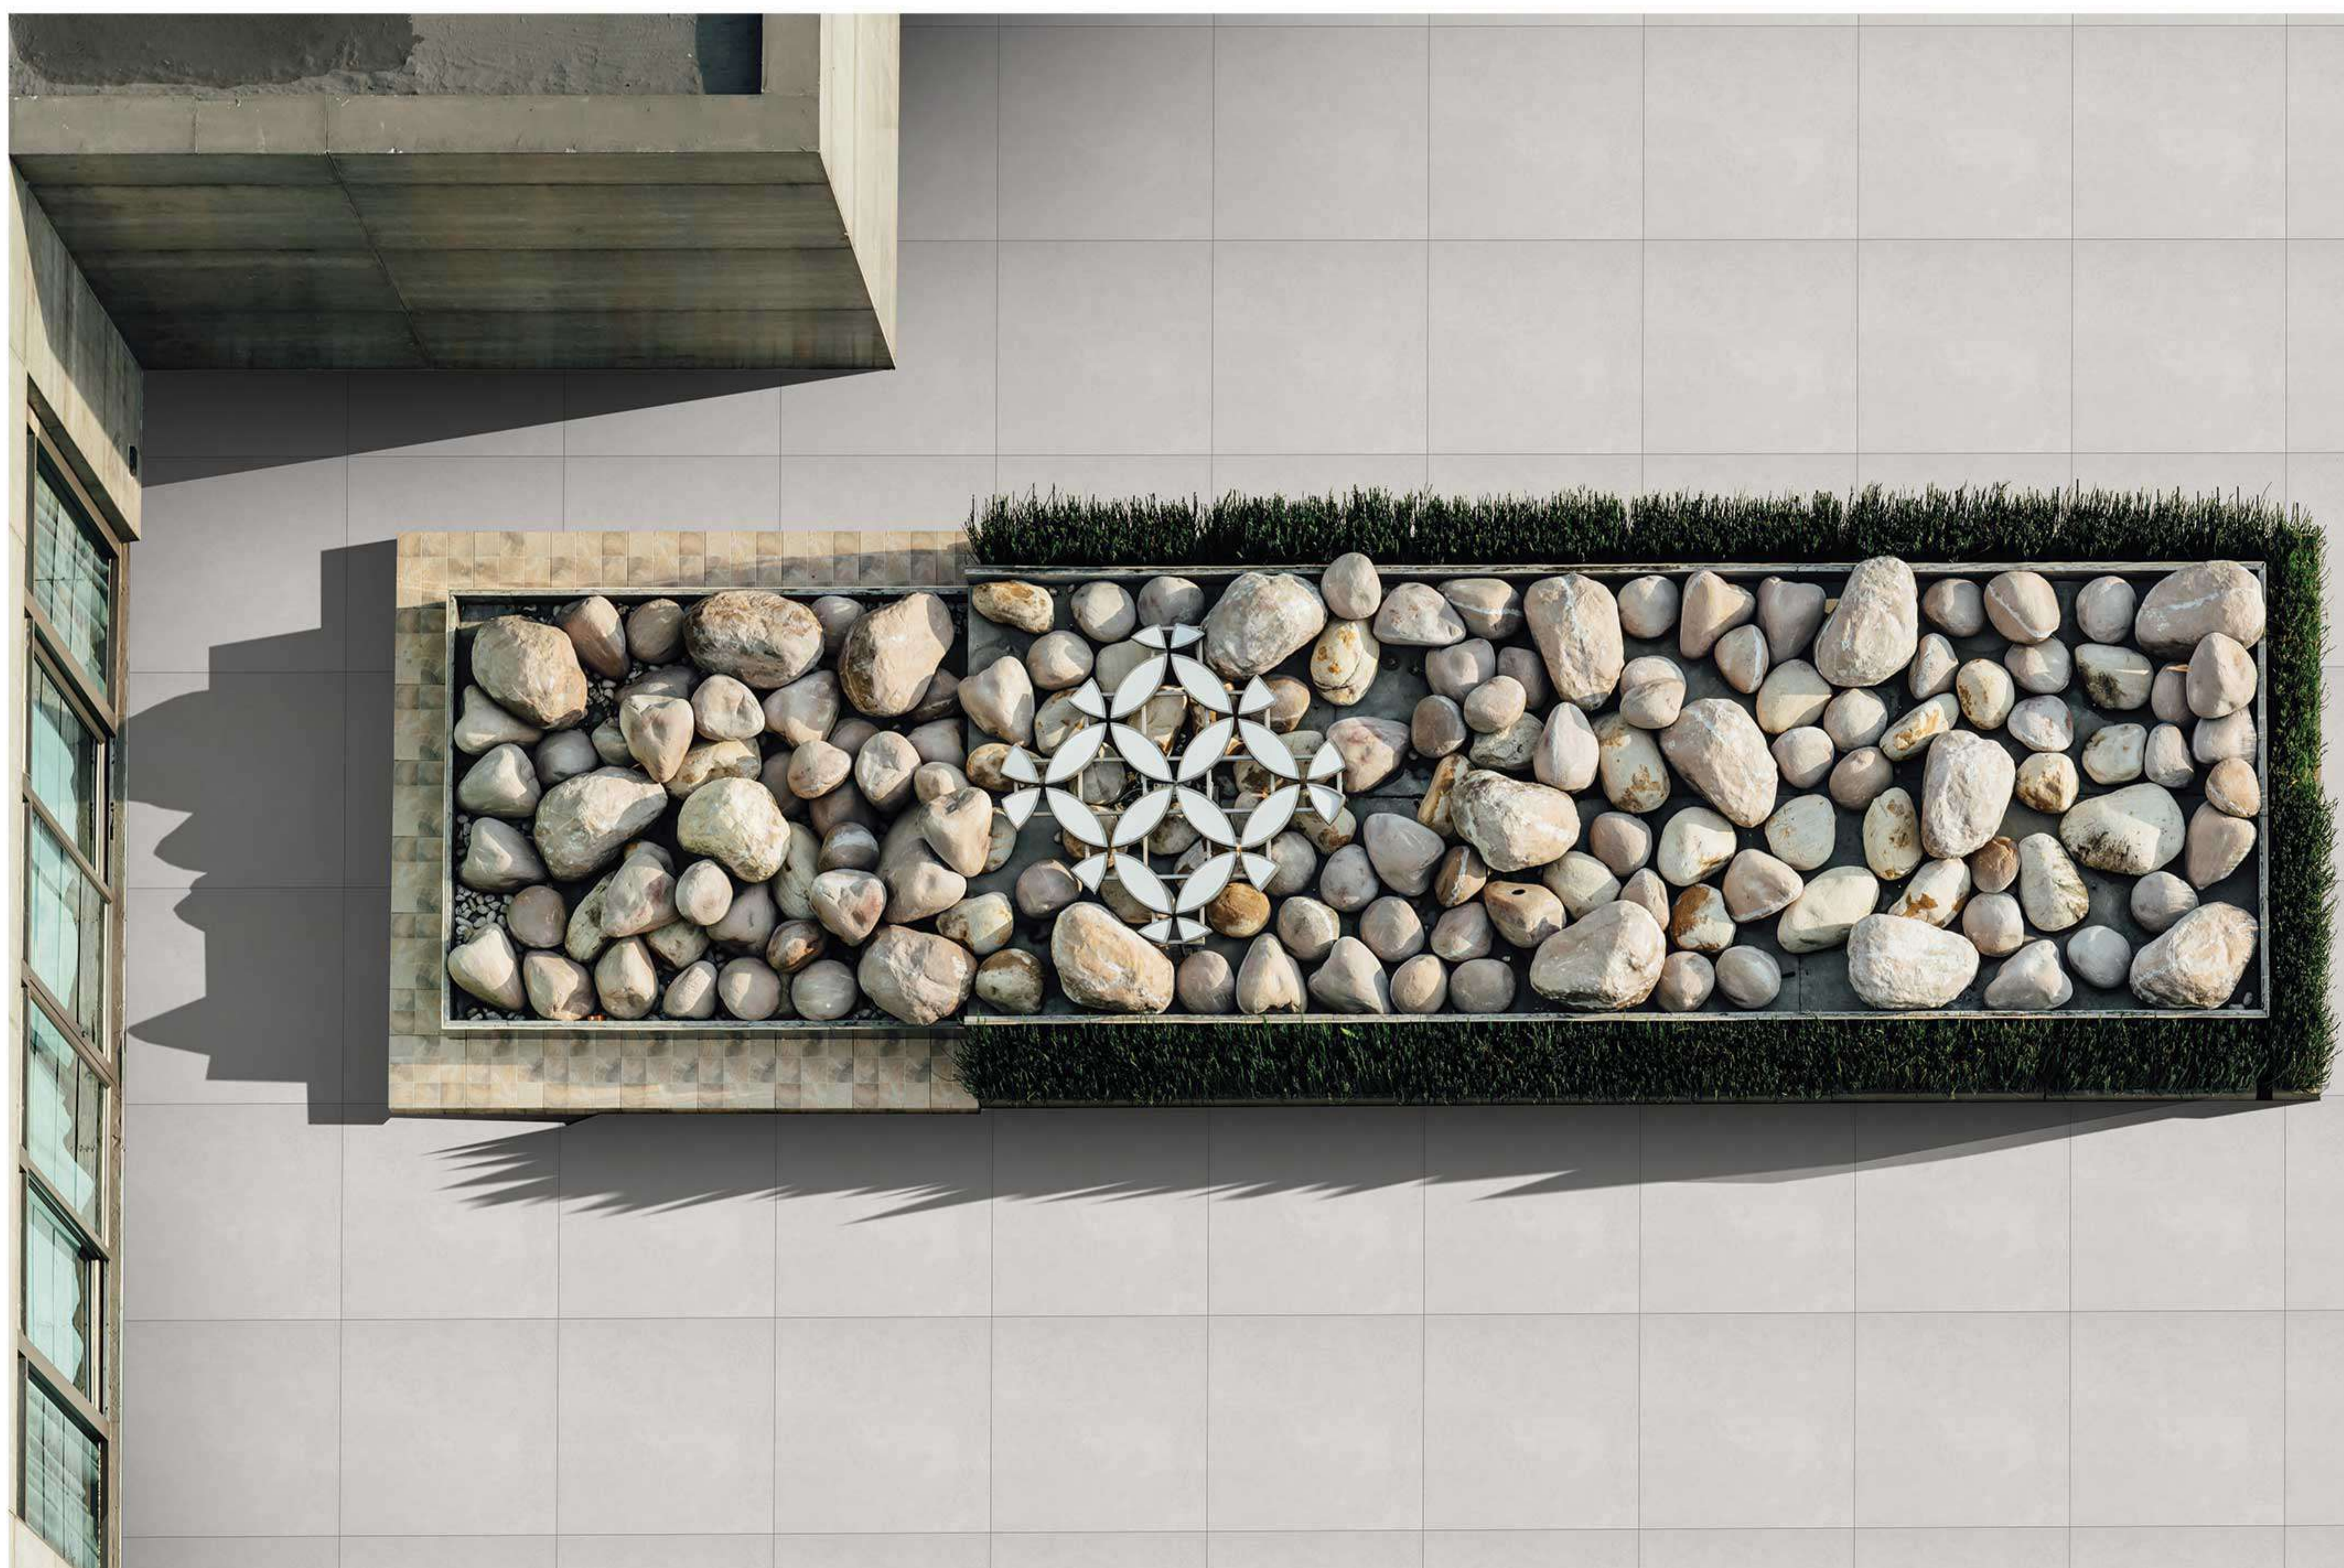

Beige

CEMENTA

50x50 cm.

Grey Light

Grey Dark

CIBO

50x50 cm.

White