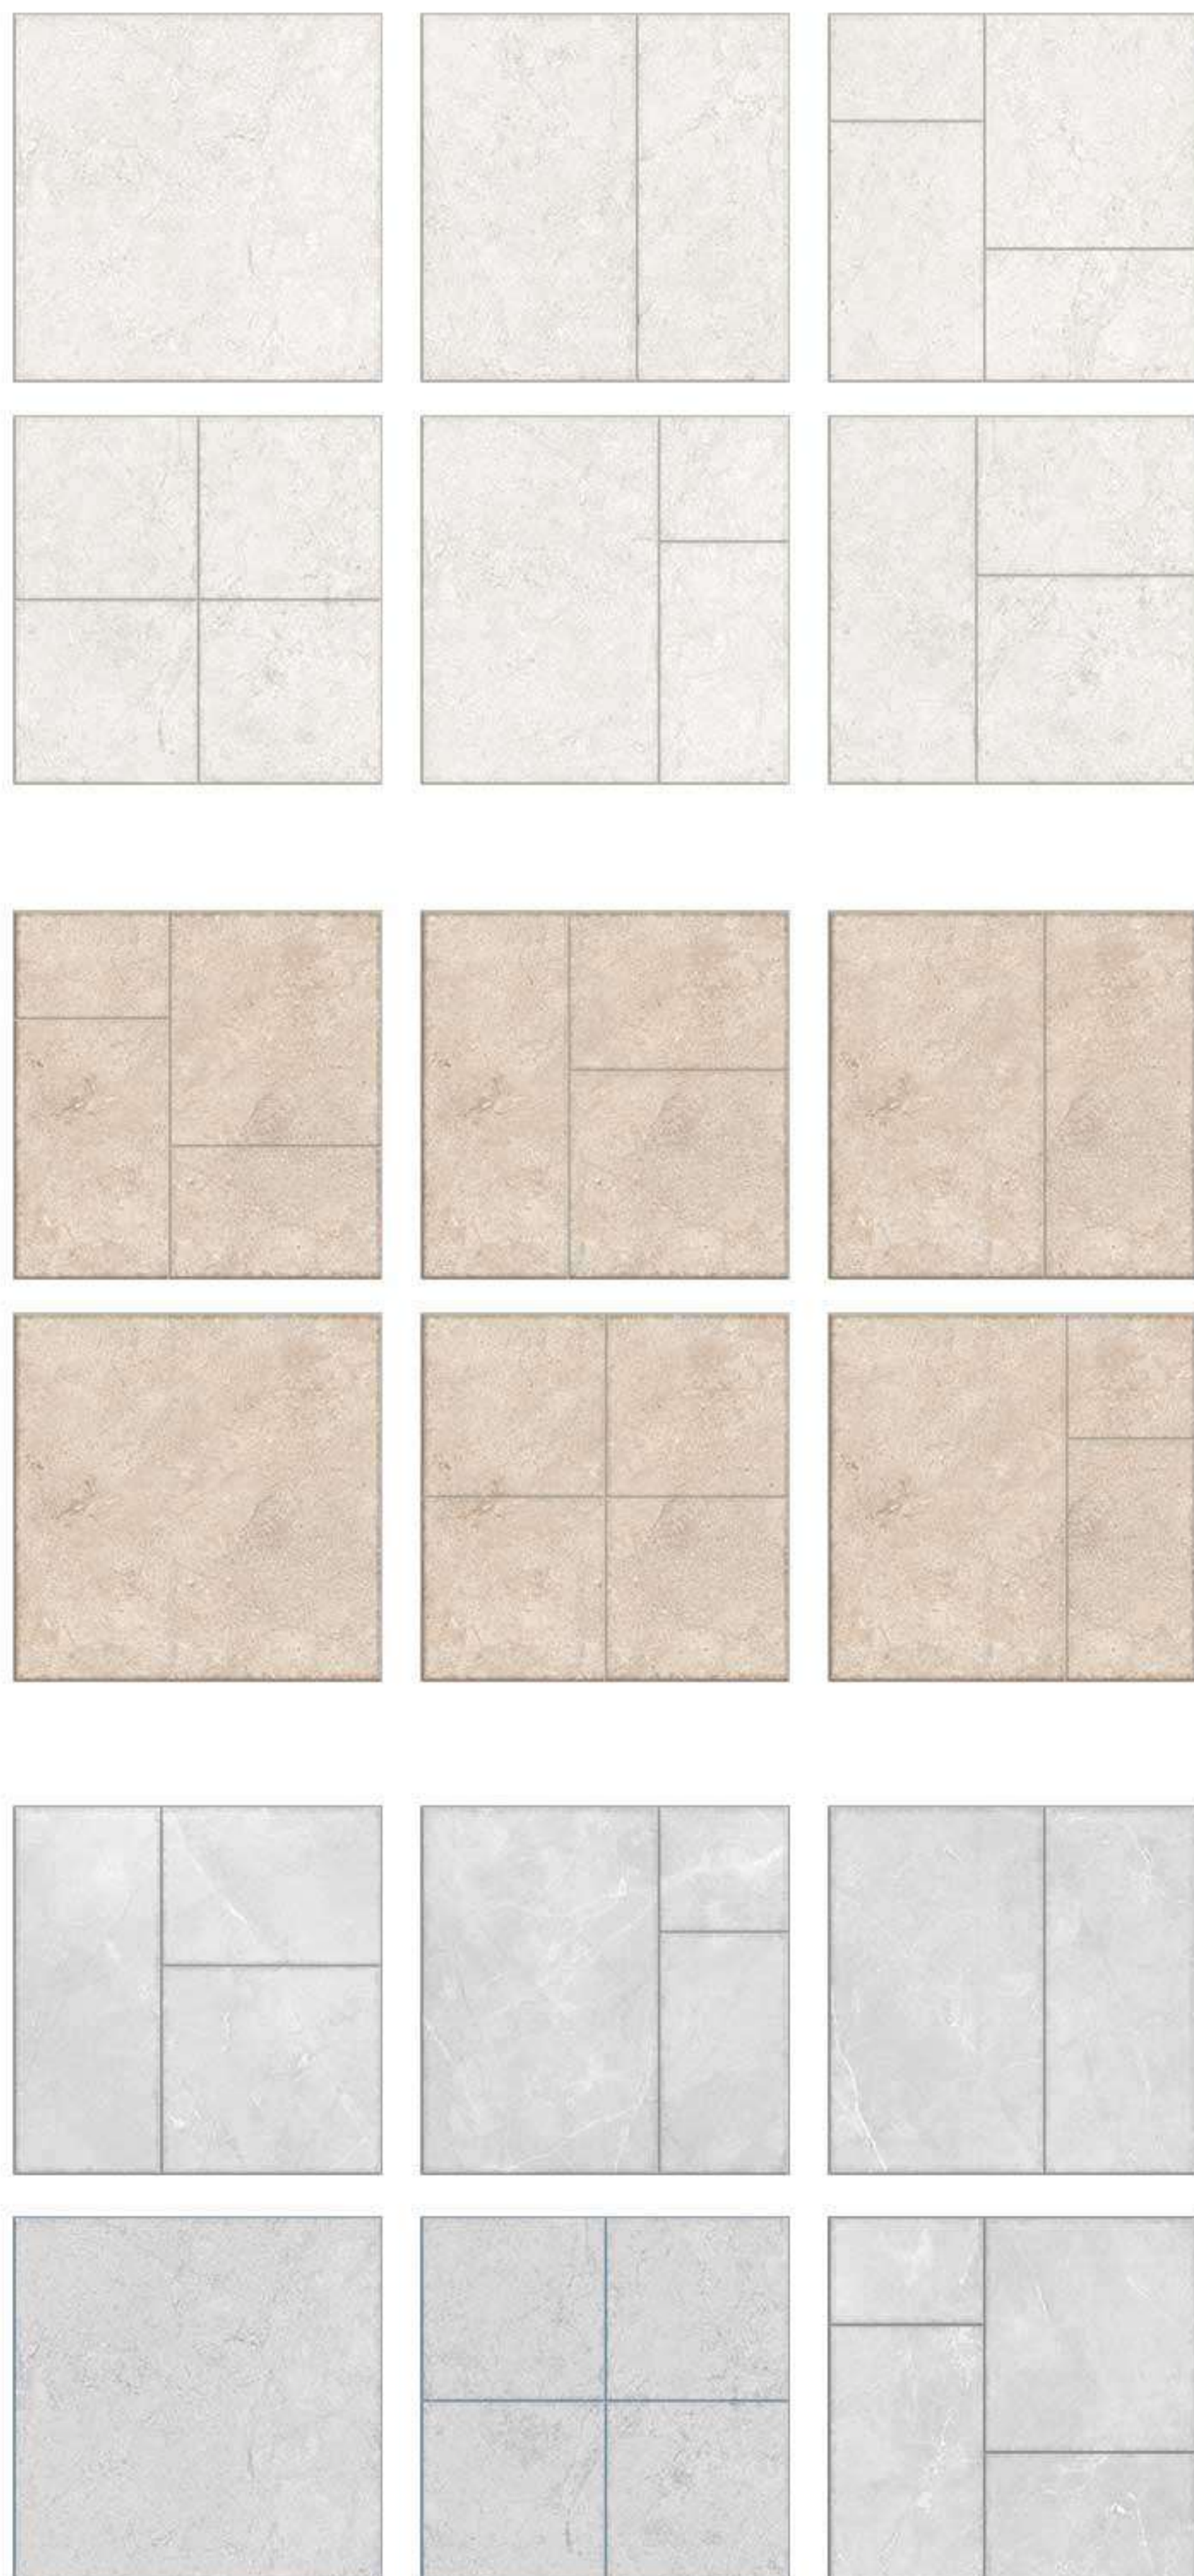

50x50 cm. / 6 Faces

Brown

Grey

White

AQUA

50x50 cm.

Grey

Cream