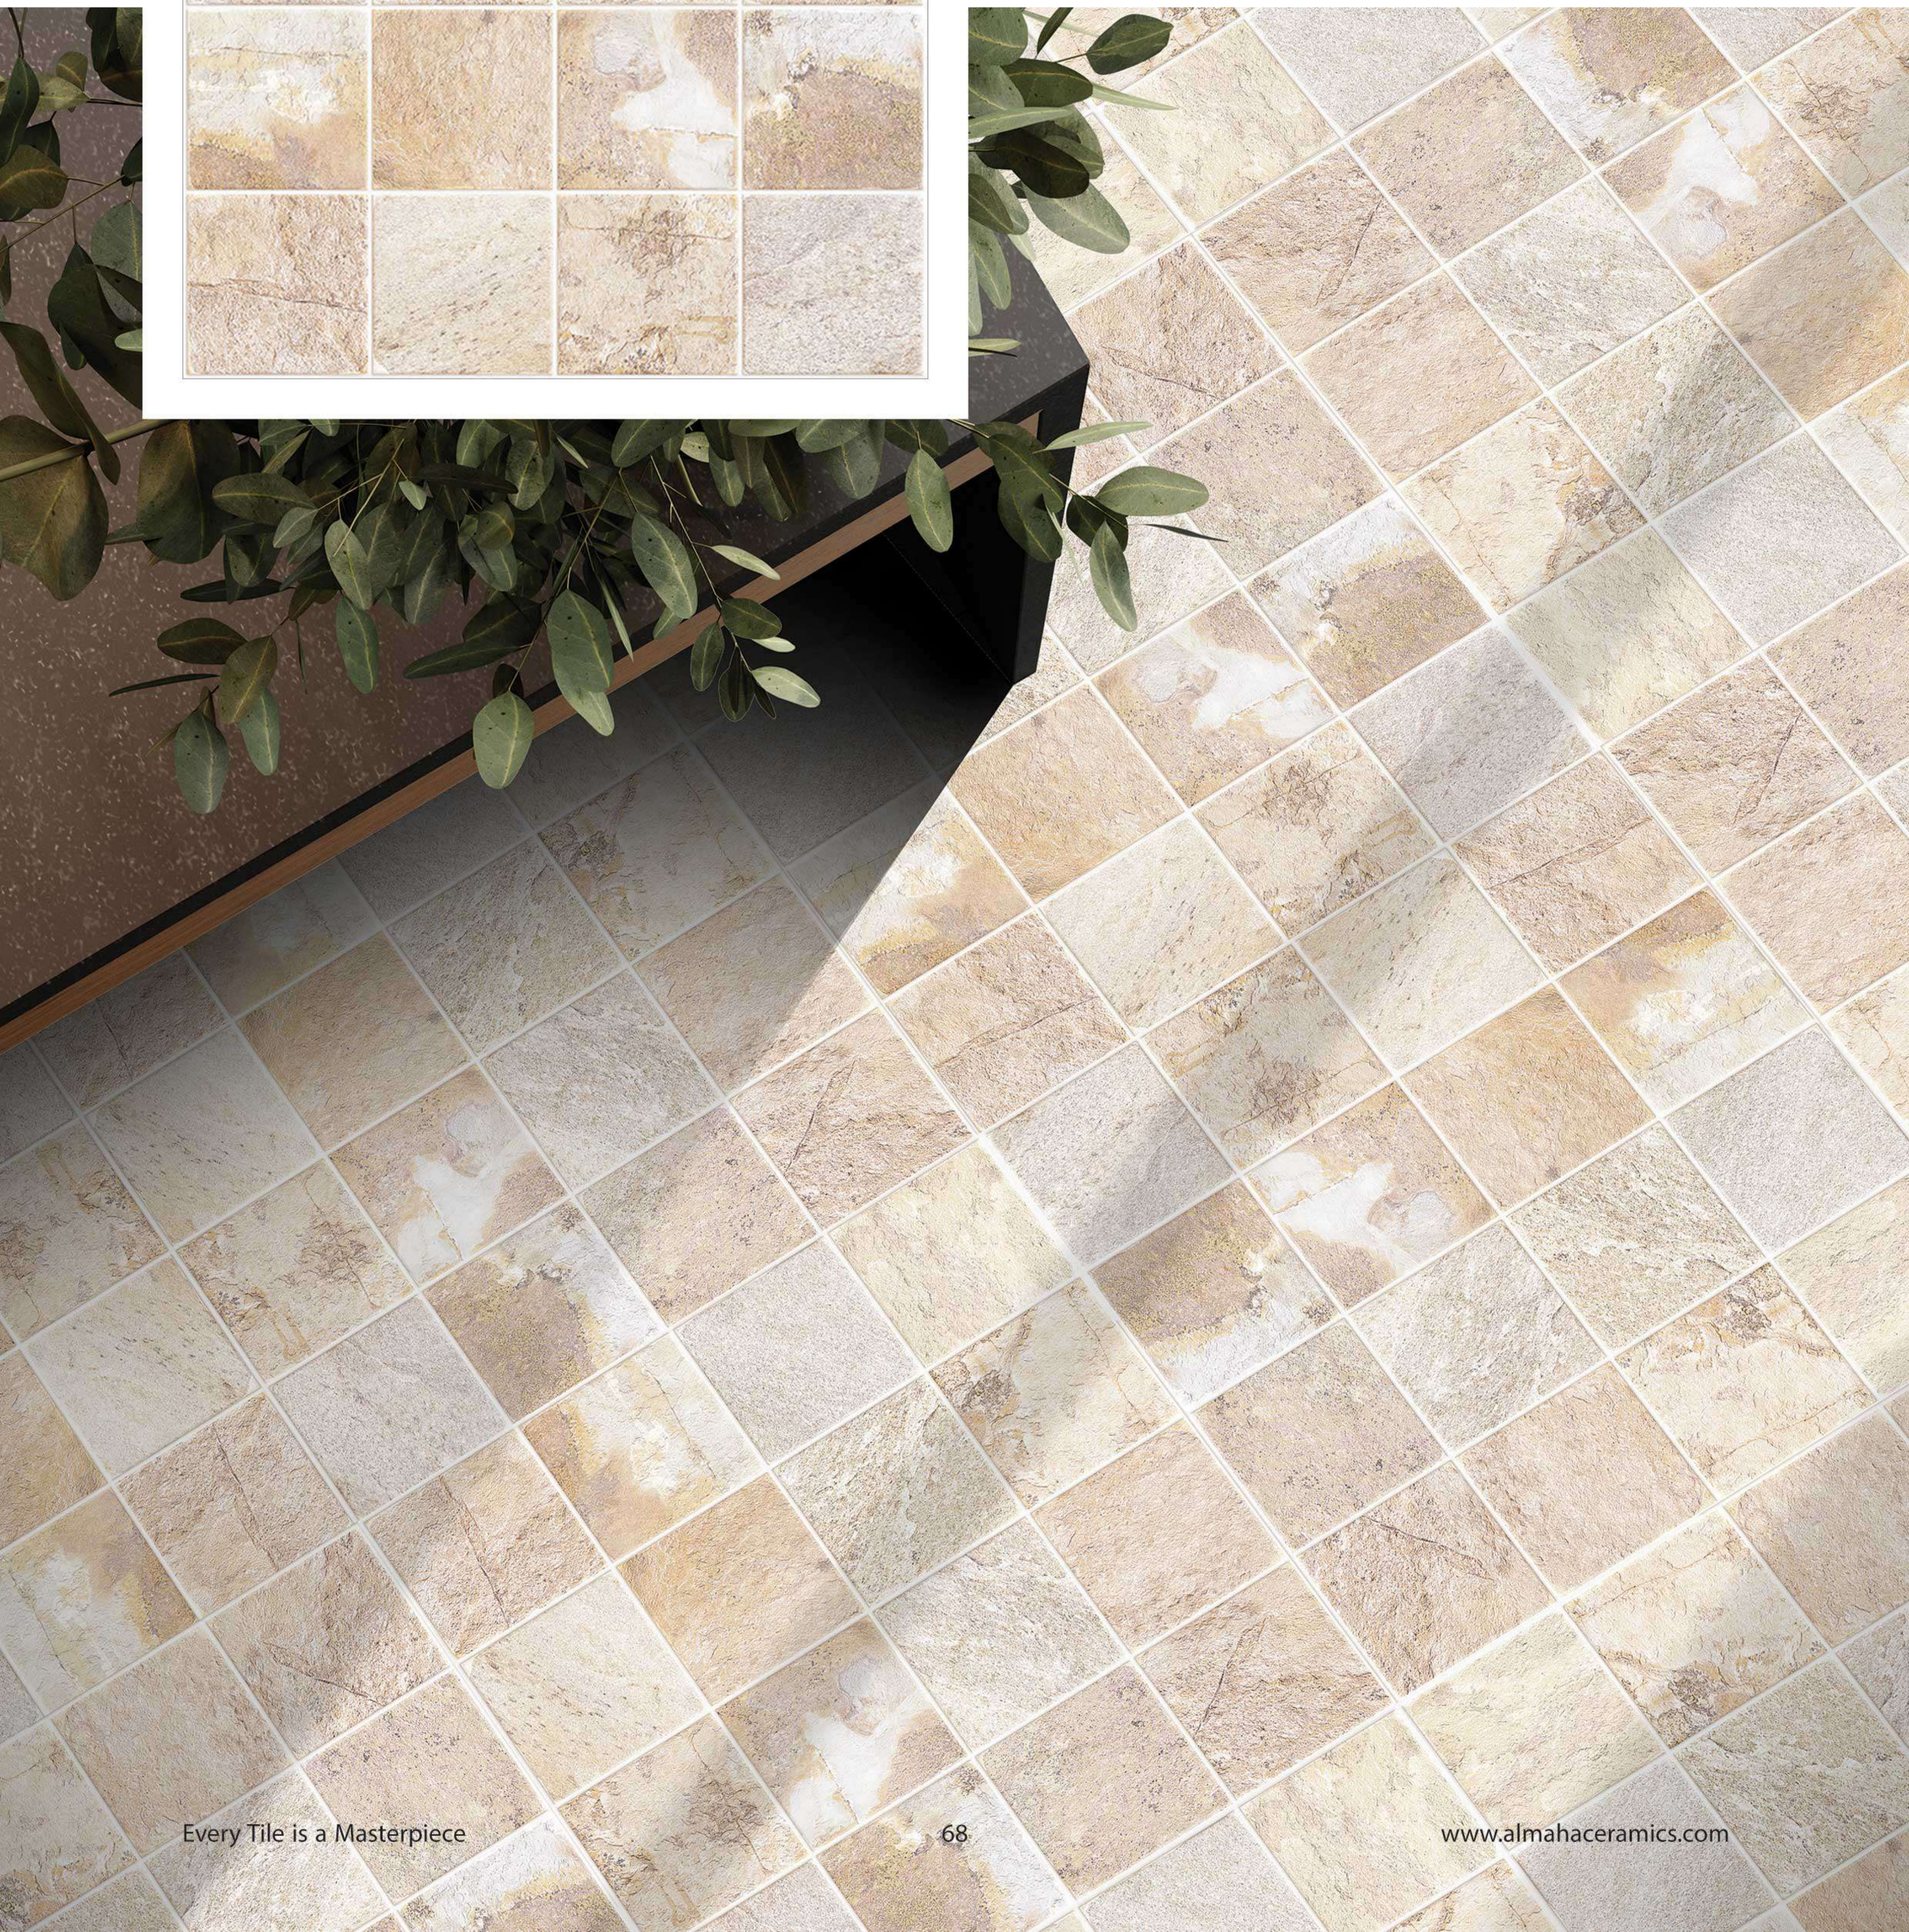

Brown

MENHIR

Brown Color | 50x50x1.4 cm | Matt Finish

MILTON

Grey Dark Color | 50x50x1.4 cm | Matt Finish

Grey Light

MYLES

Sandune Color | 50x50x1.4 cm | Matt Finish