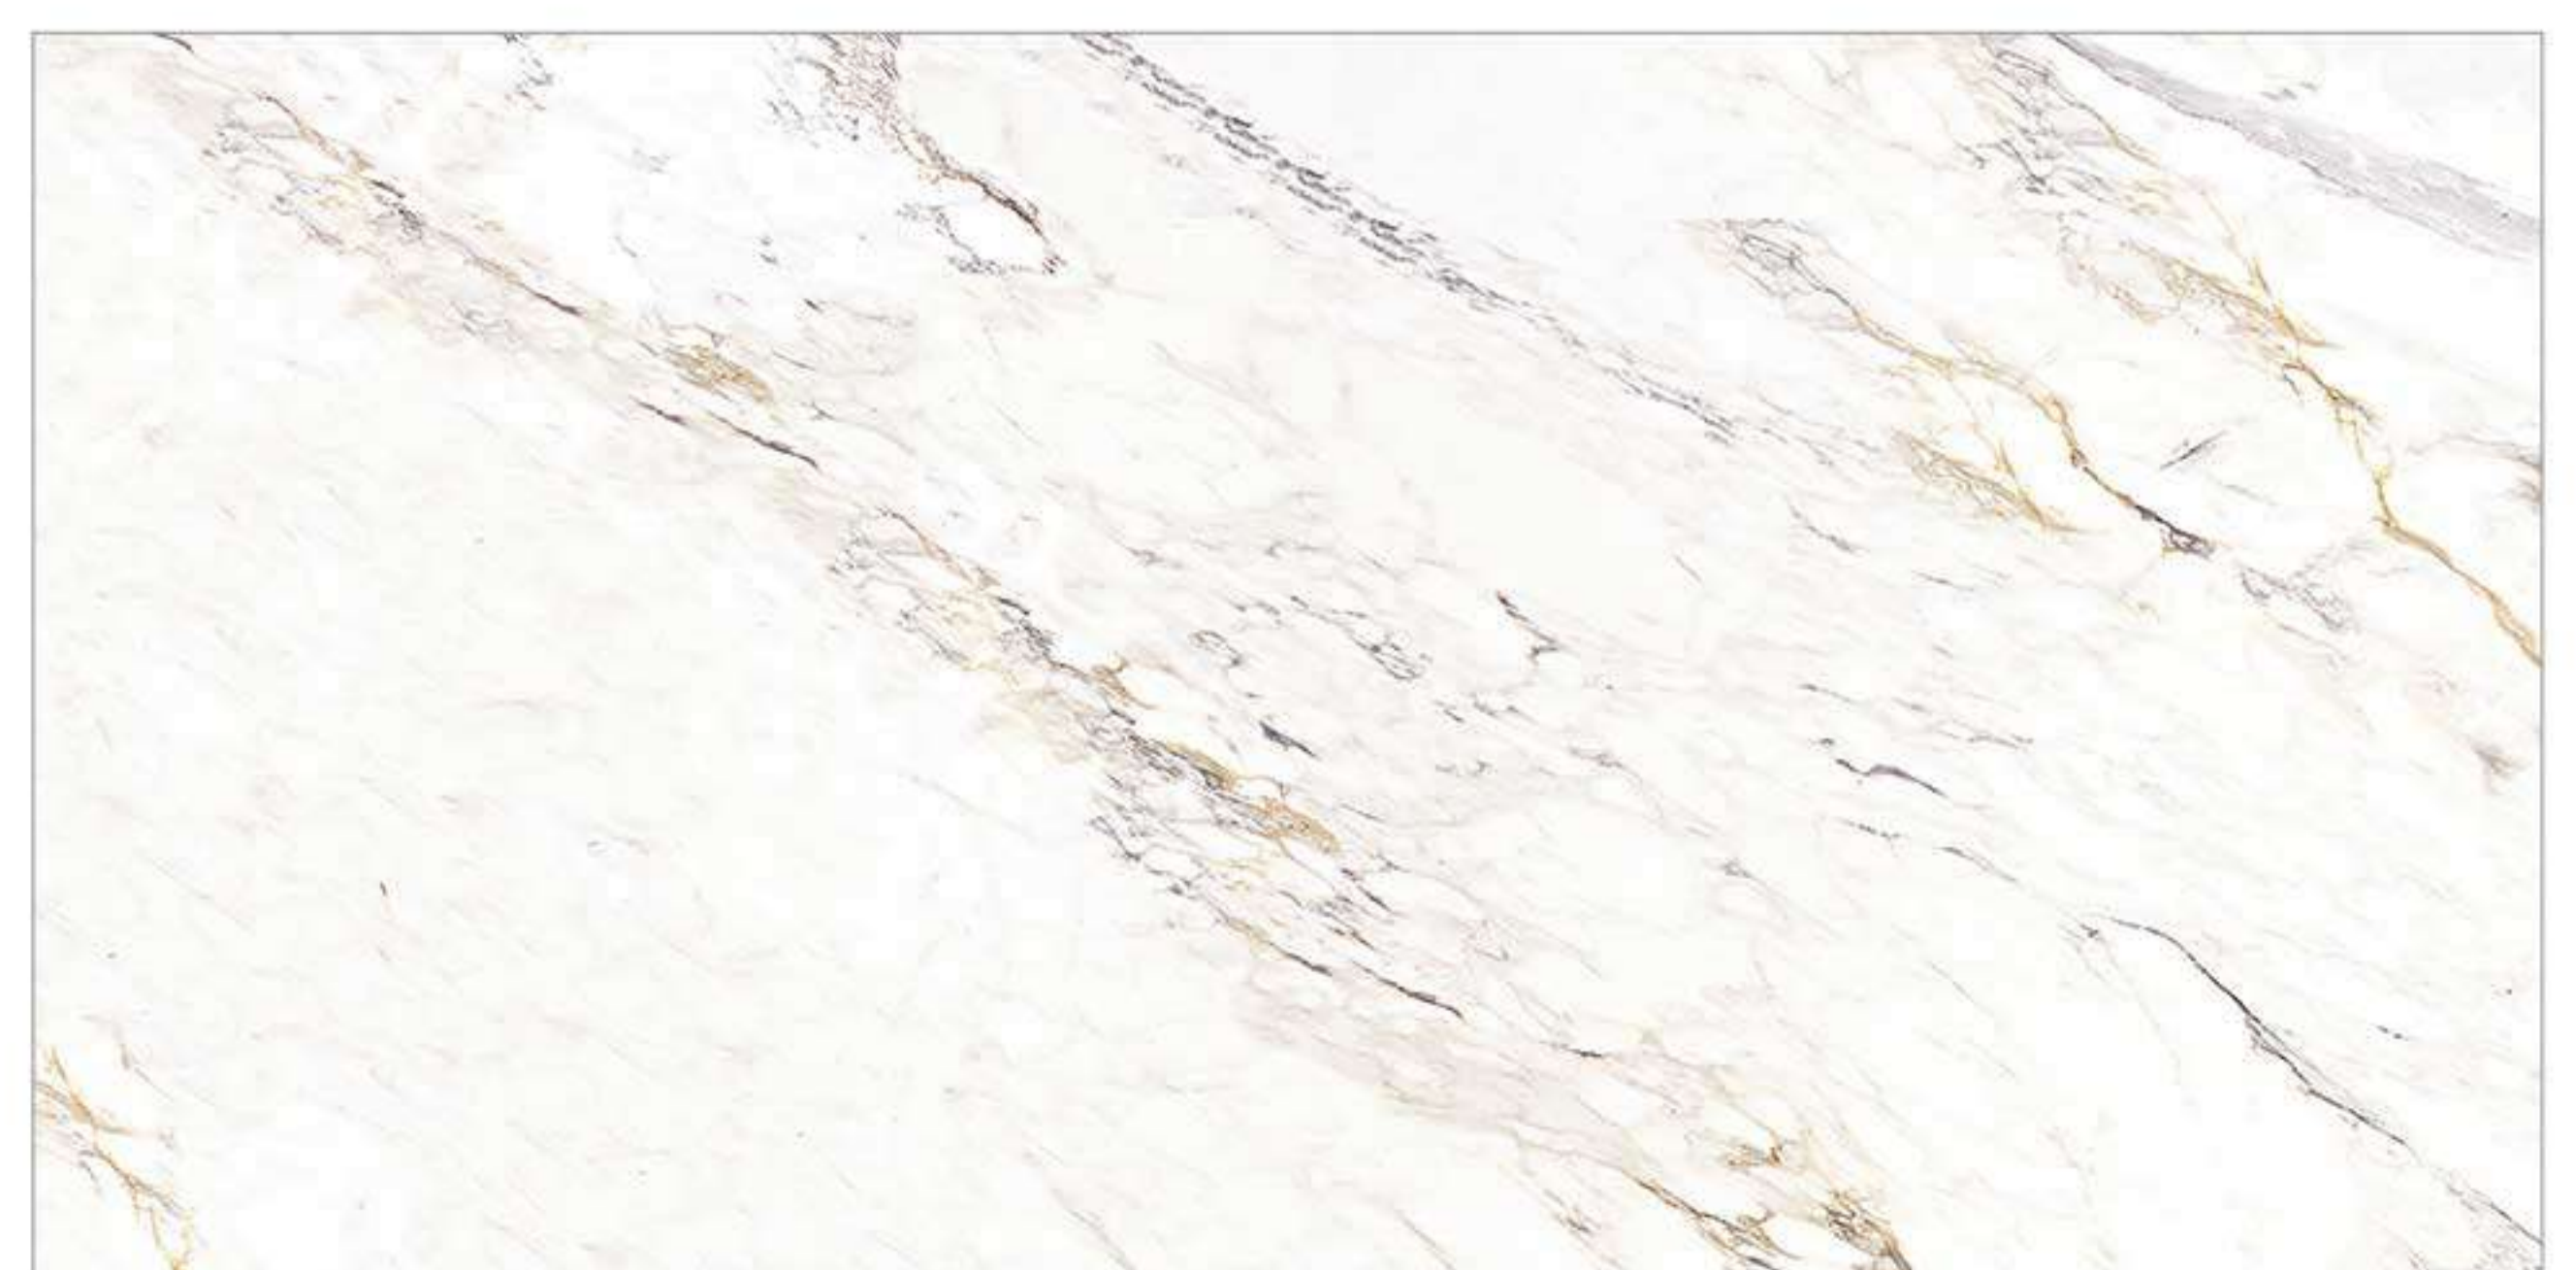

URIZA

30x60 + 30x30 cm Ceramic Tiles | Glossy Finish

Color: White | Faces: 4 + Decor