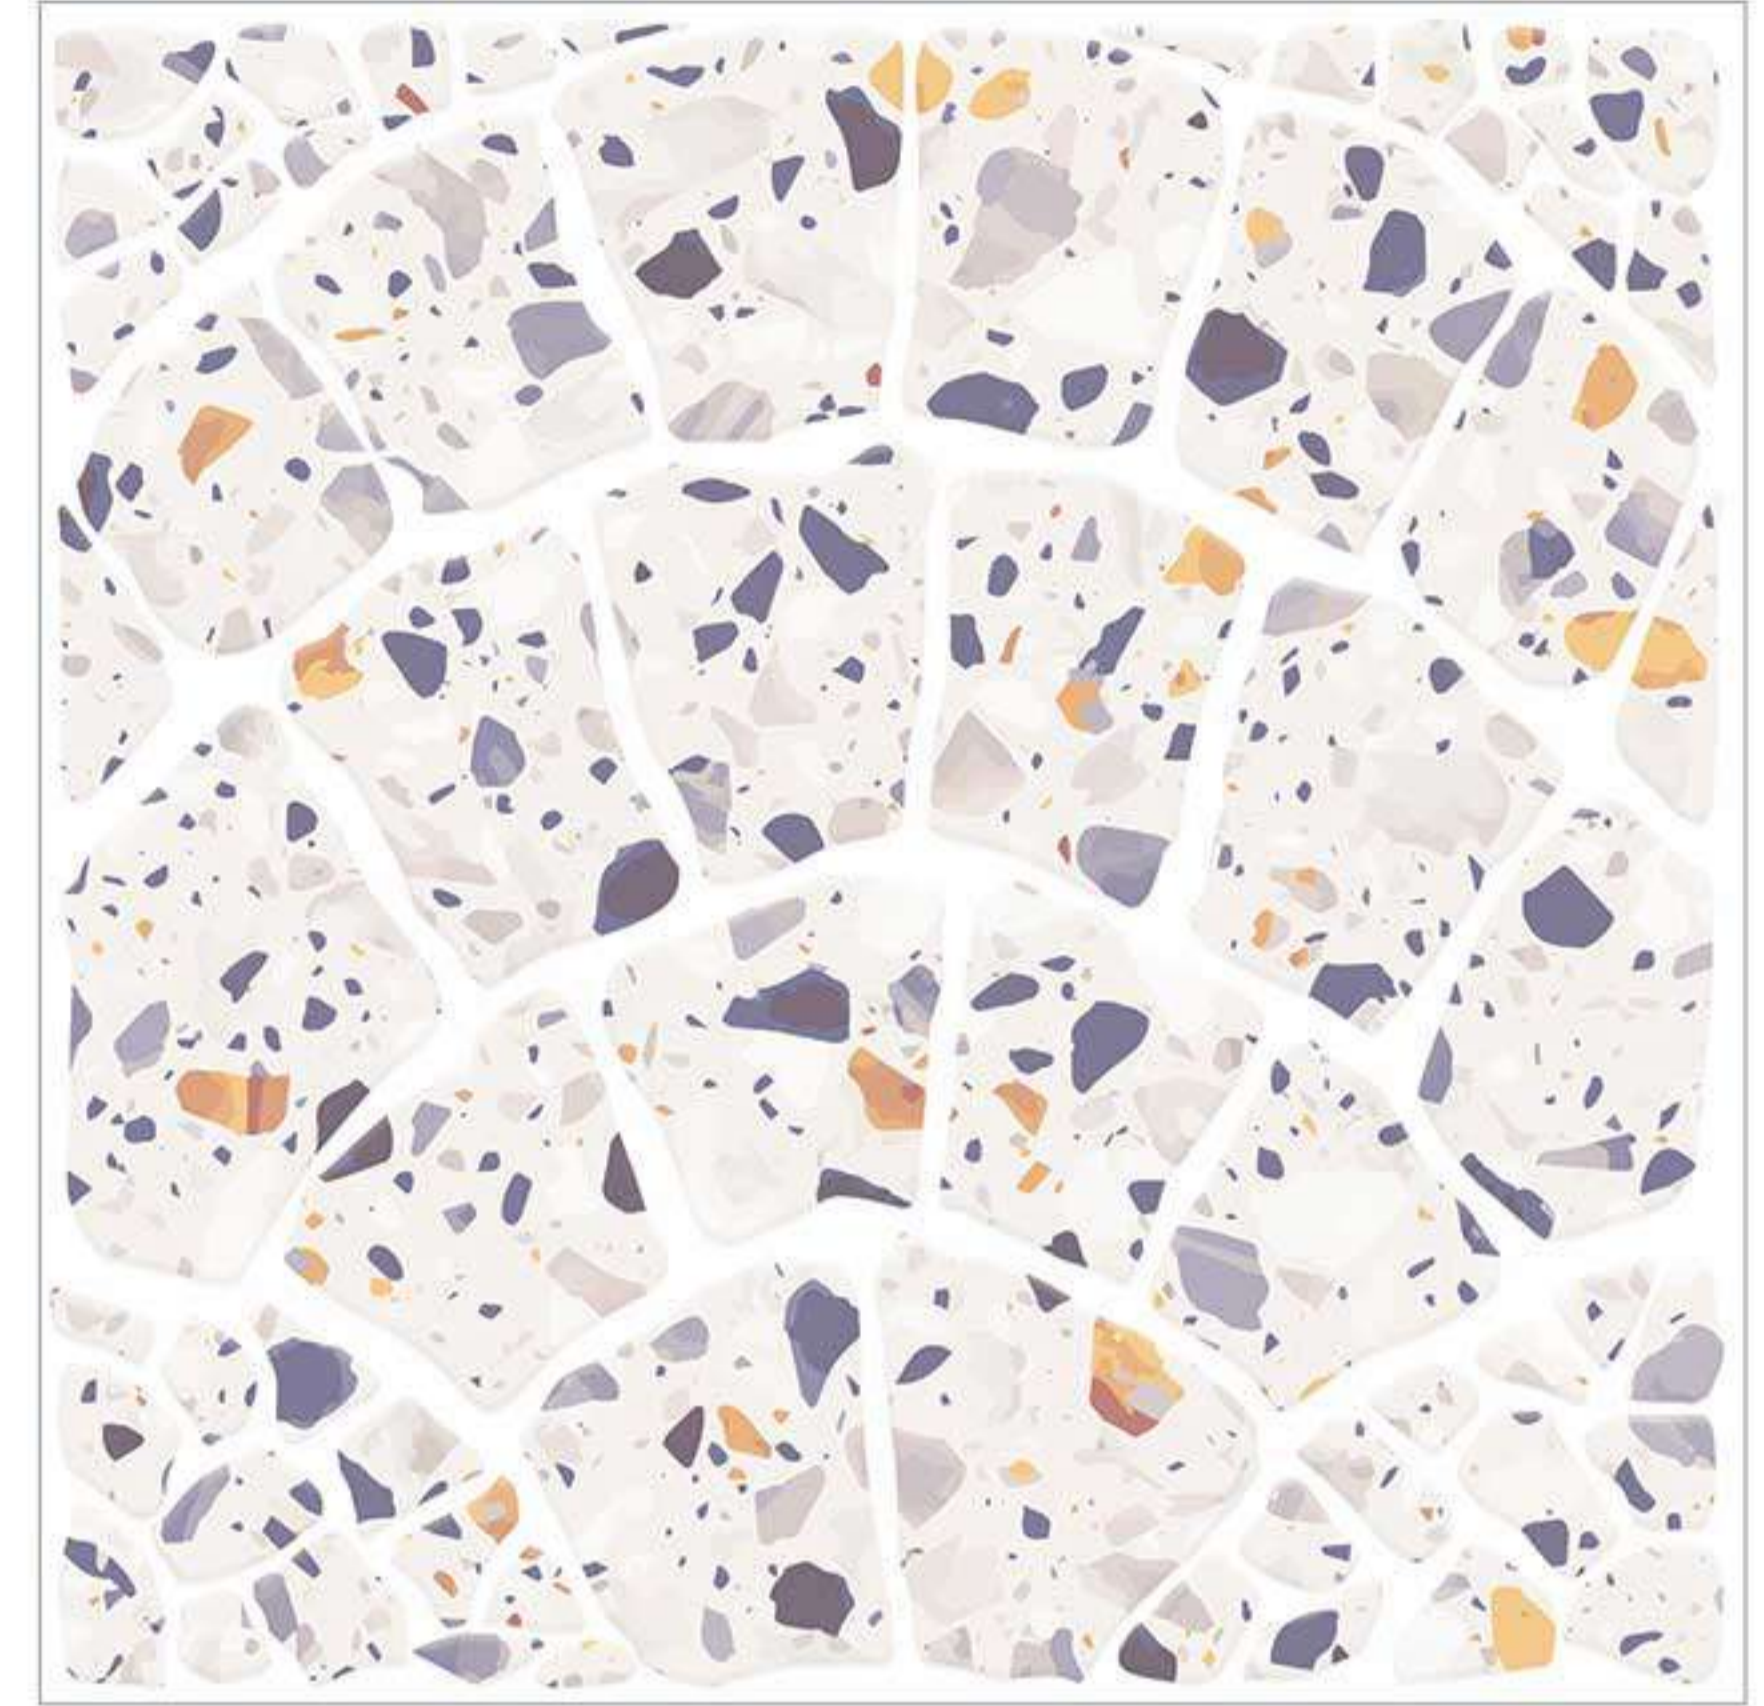

Grey Color | 50x50x1.4 cm | Matt Finish

THICK TILES

50x50x1.4 cm Ceramic Tiles | Matt Finish

ACTIVE
Grey Light | 4 Faces

ADHA
Beige

ADHA
Grey

ALICA
Beige

ADMIRA
Beige