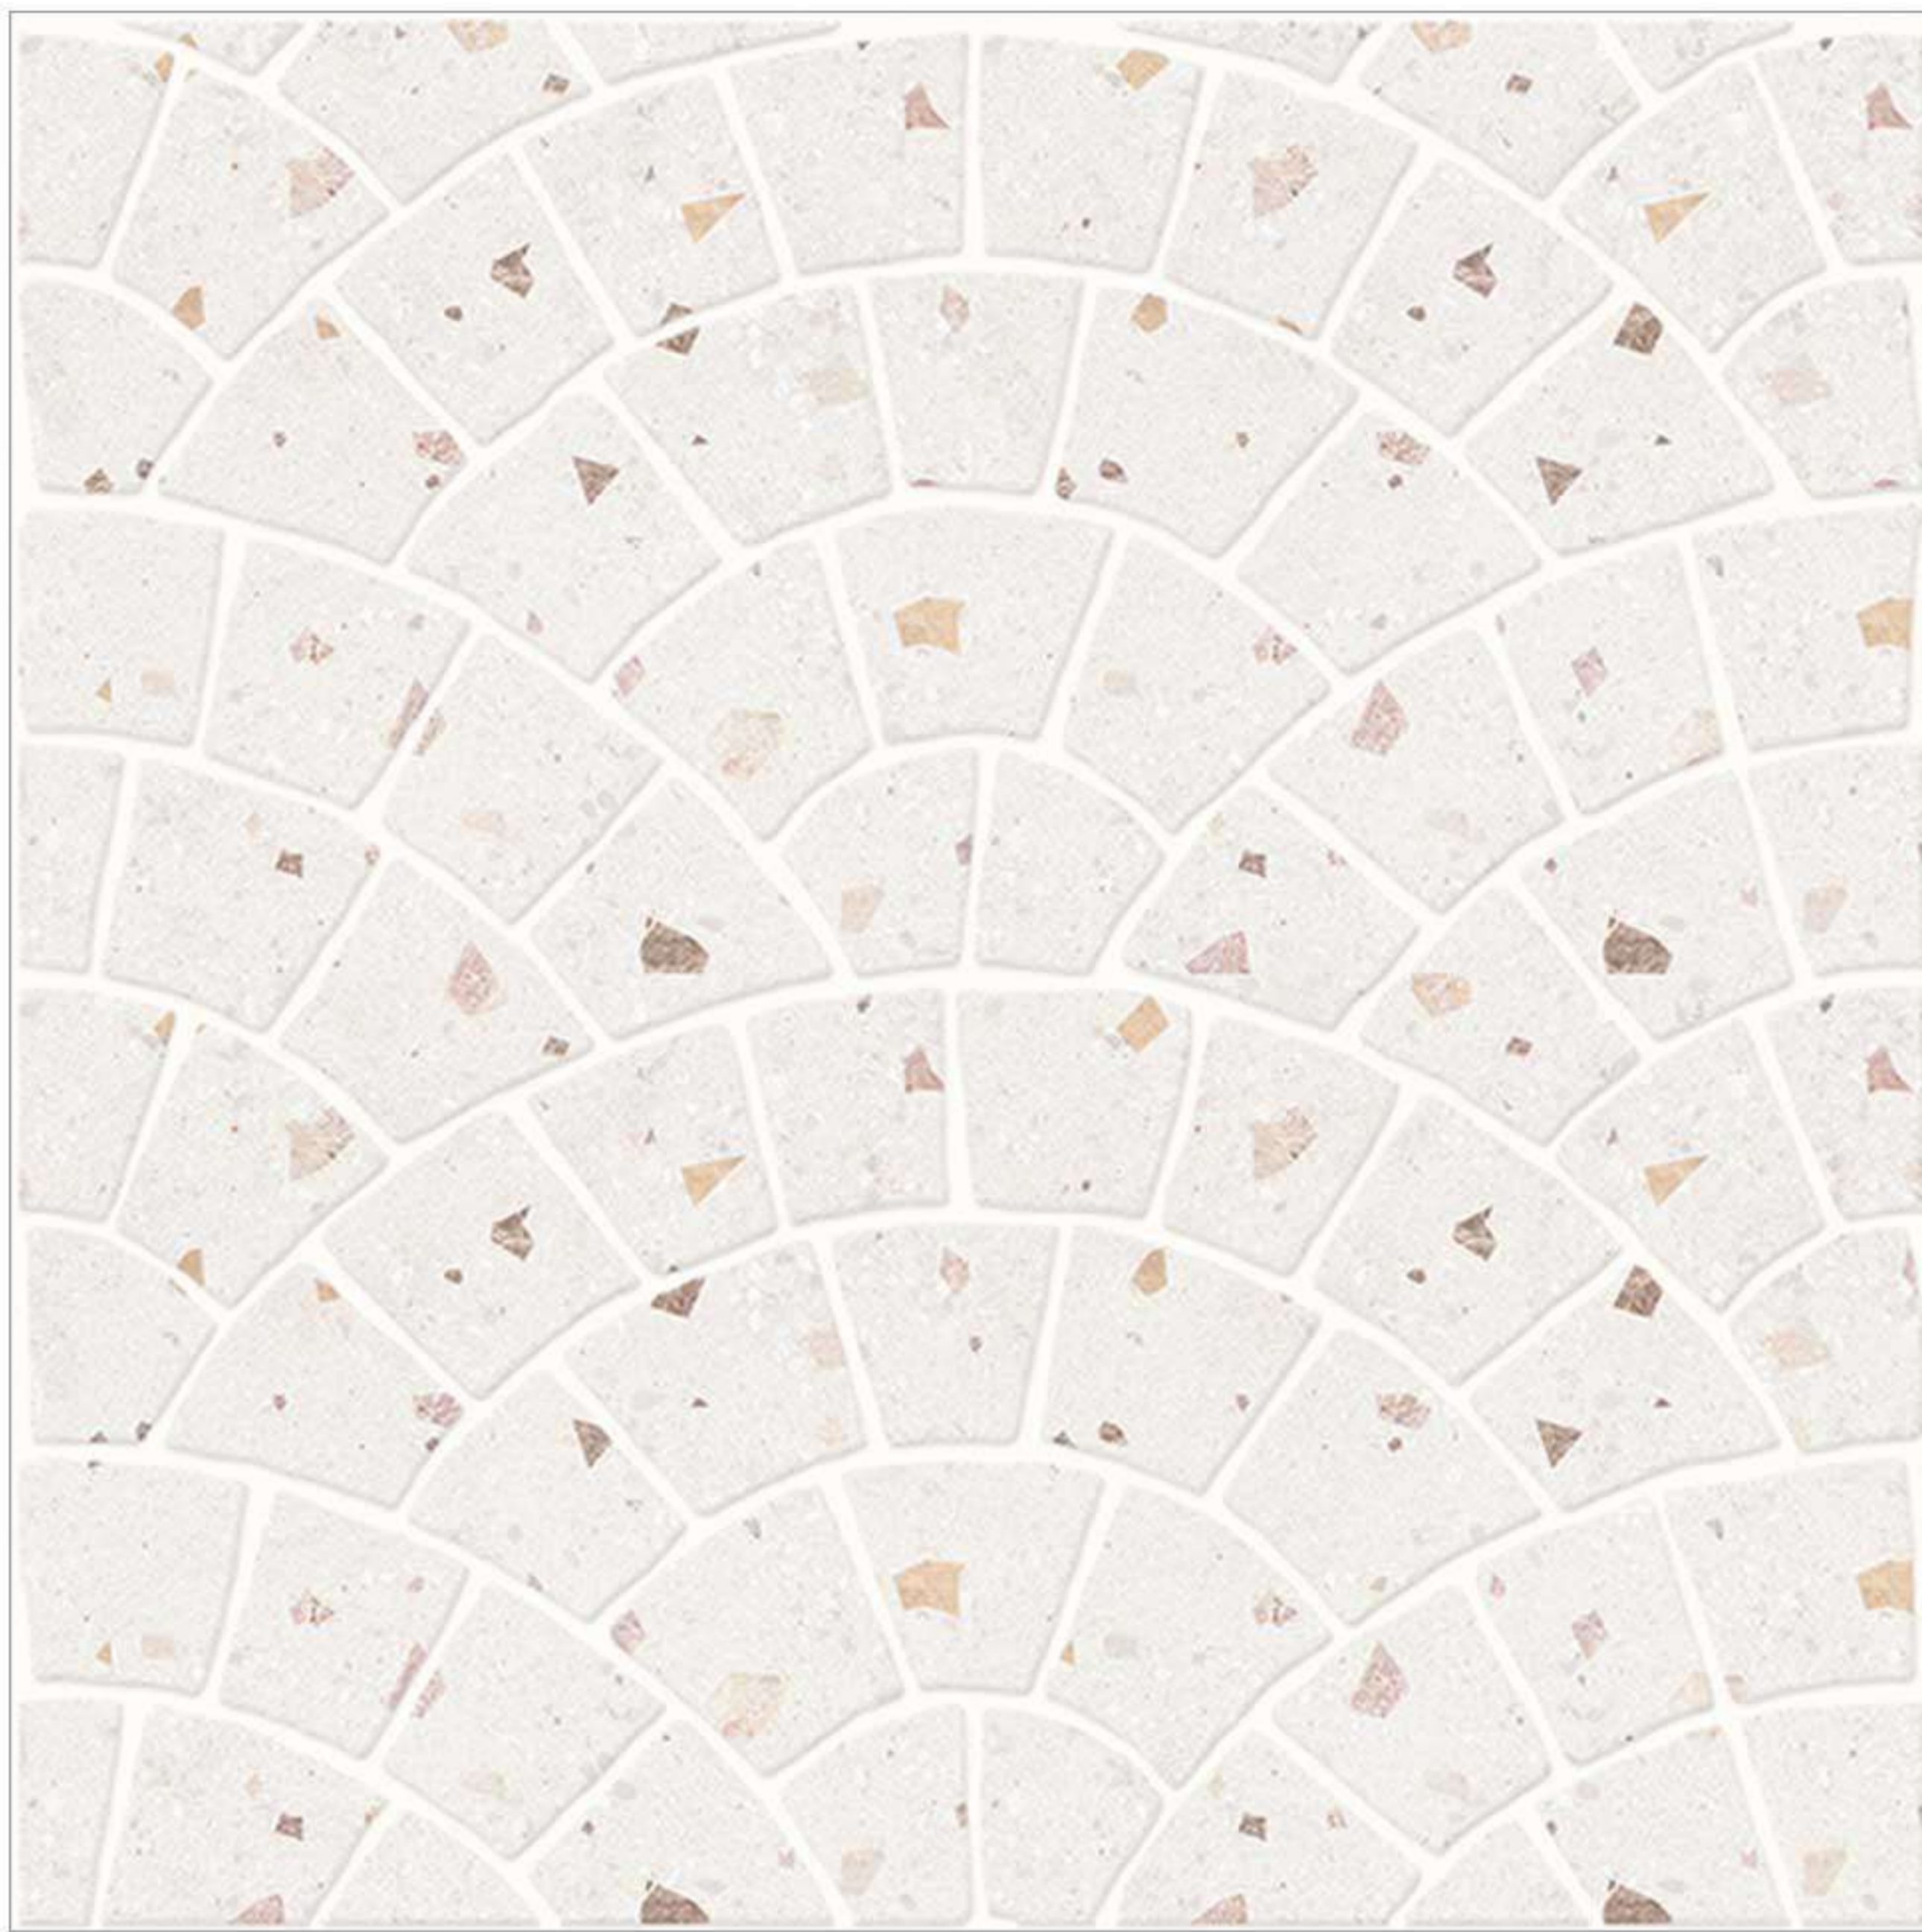

NARDO

White Color | 50x50x1.4 cm | Matt Finish