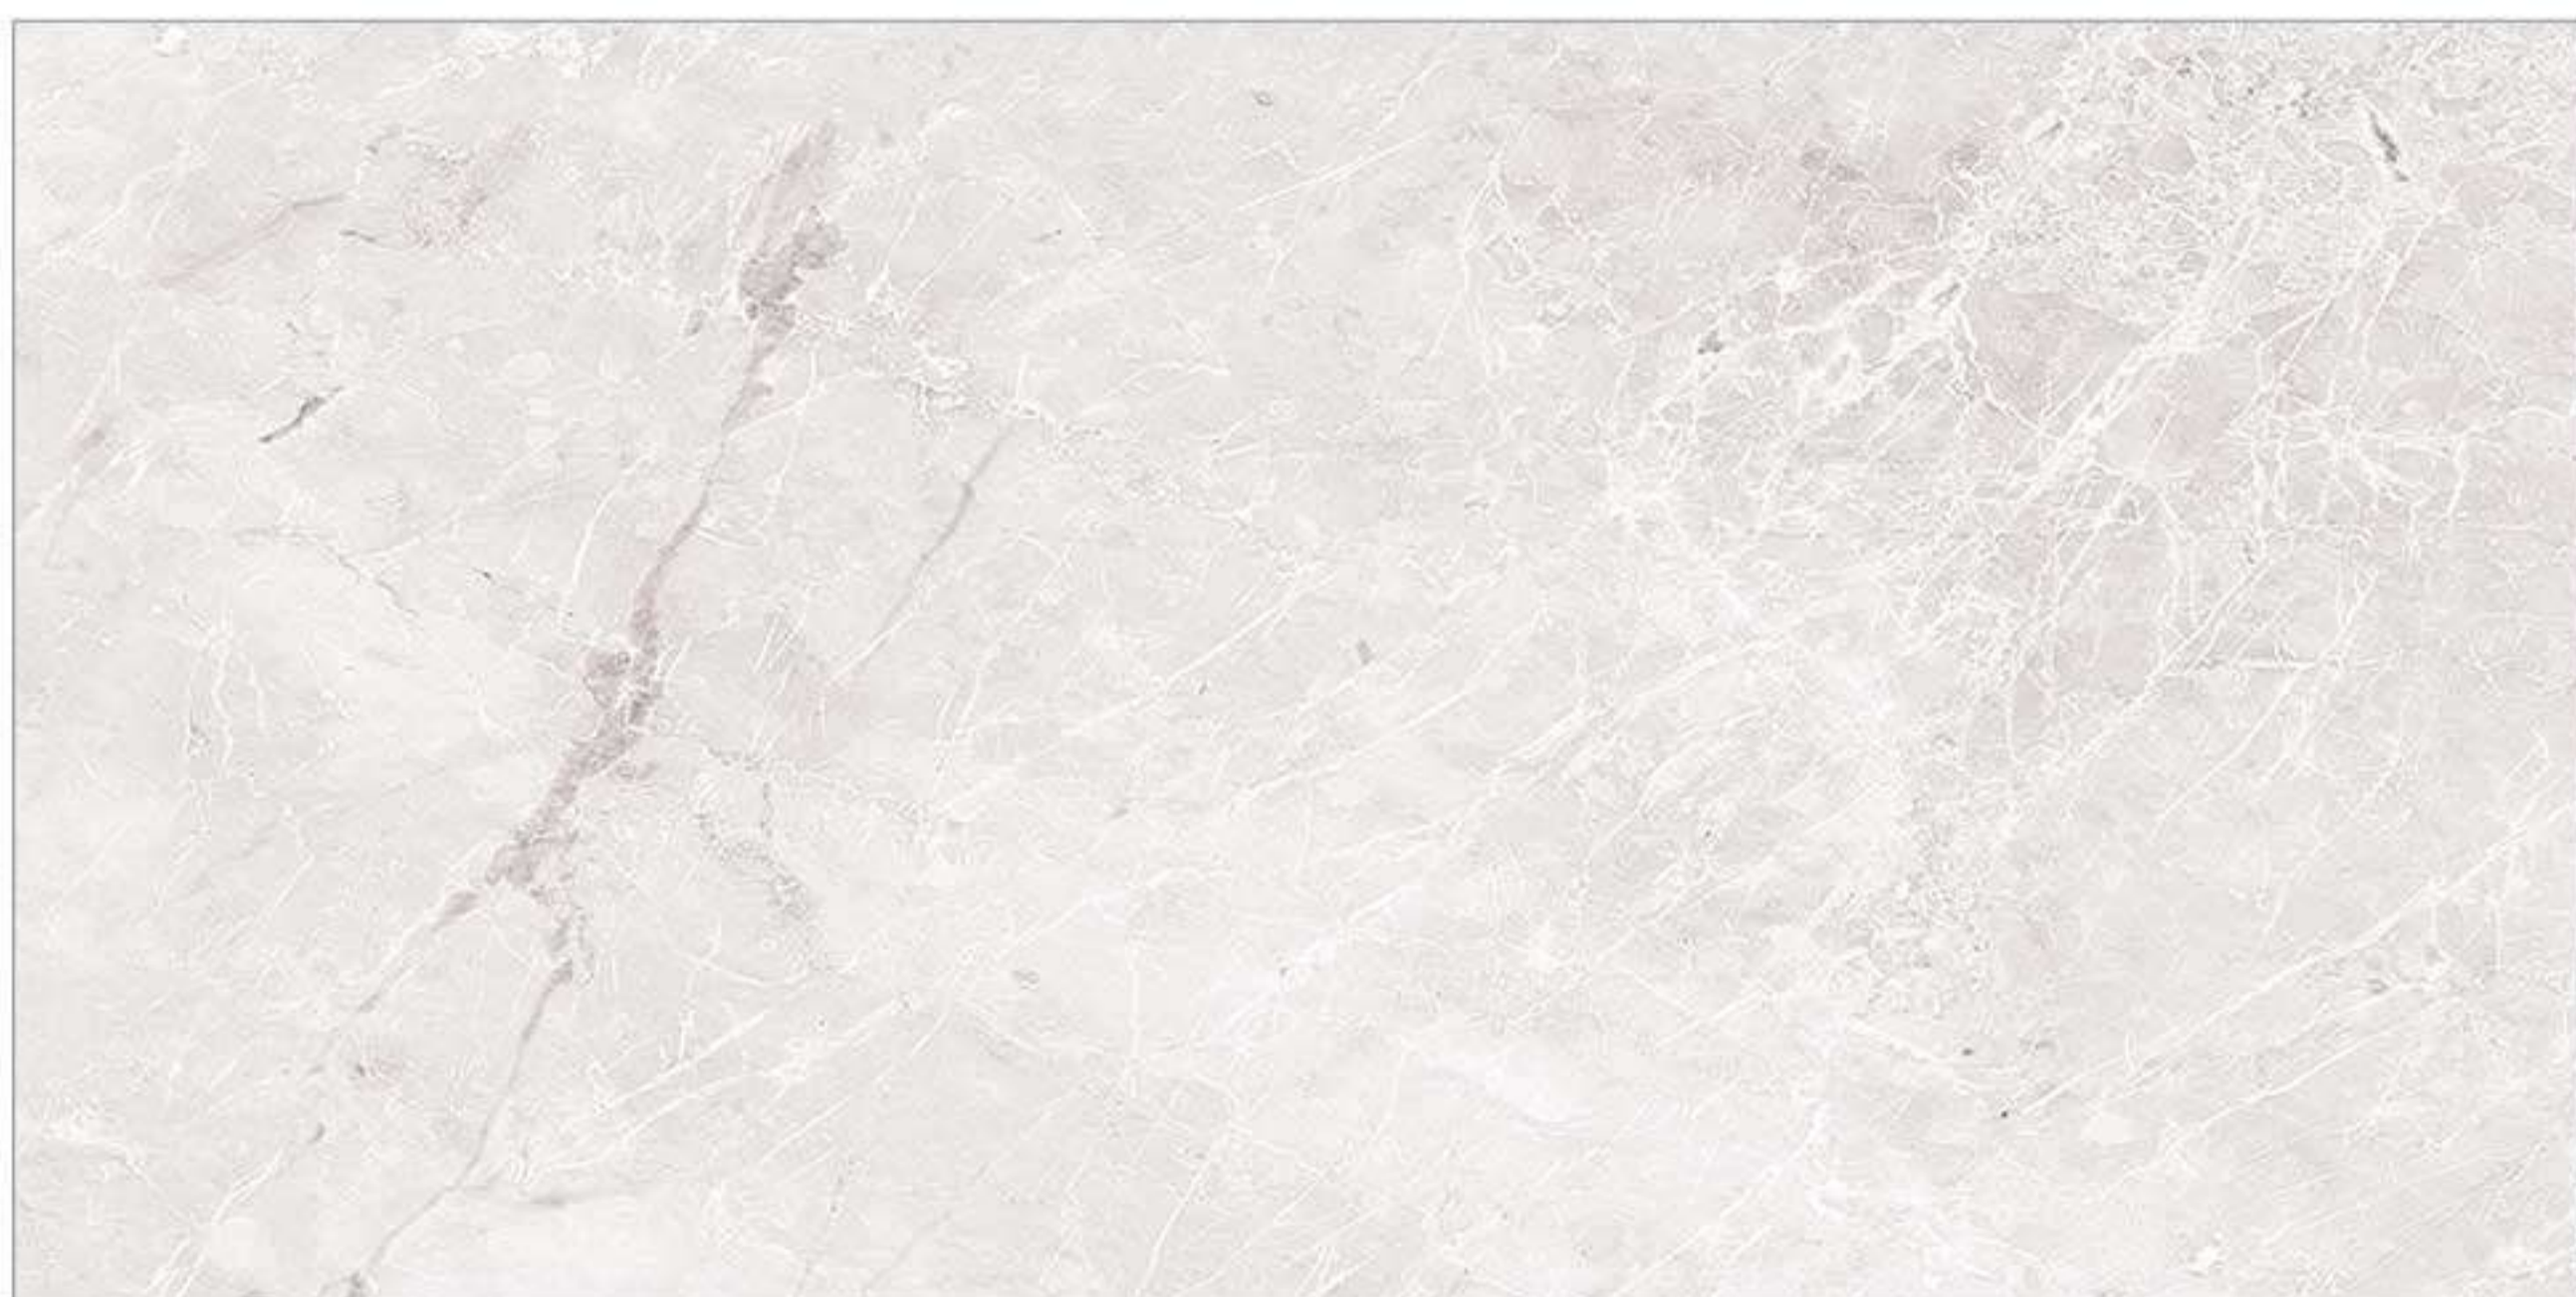

TOVAR

30x60 + 30x30 cm Ceramic Tiles | Glossy Finish

Color: Grey | Faces: 4 + Decor