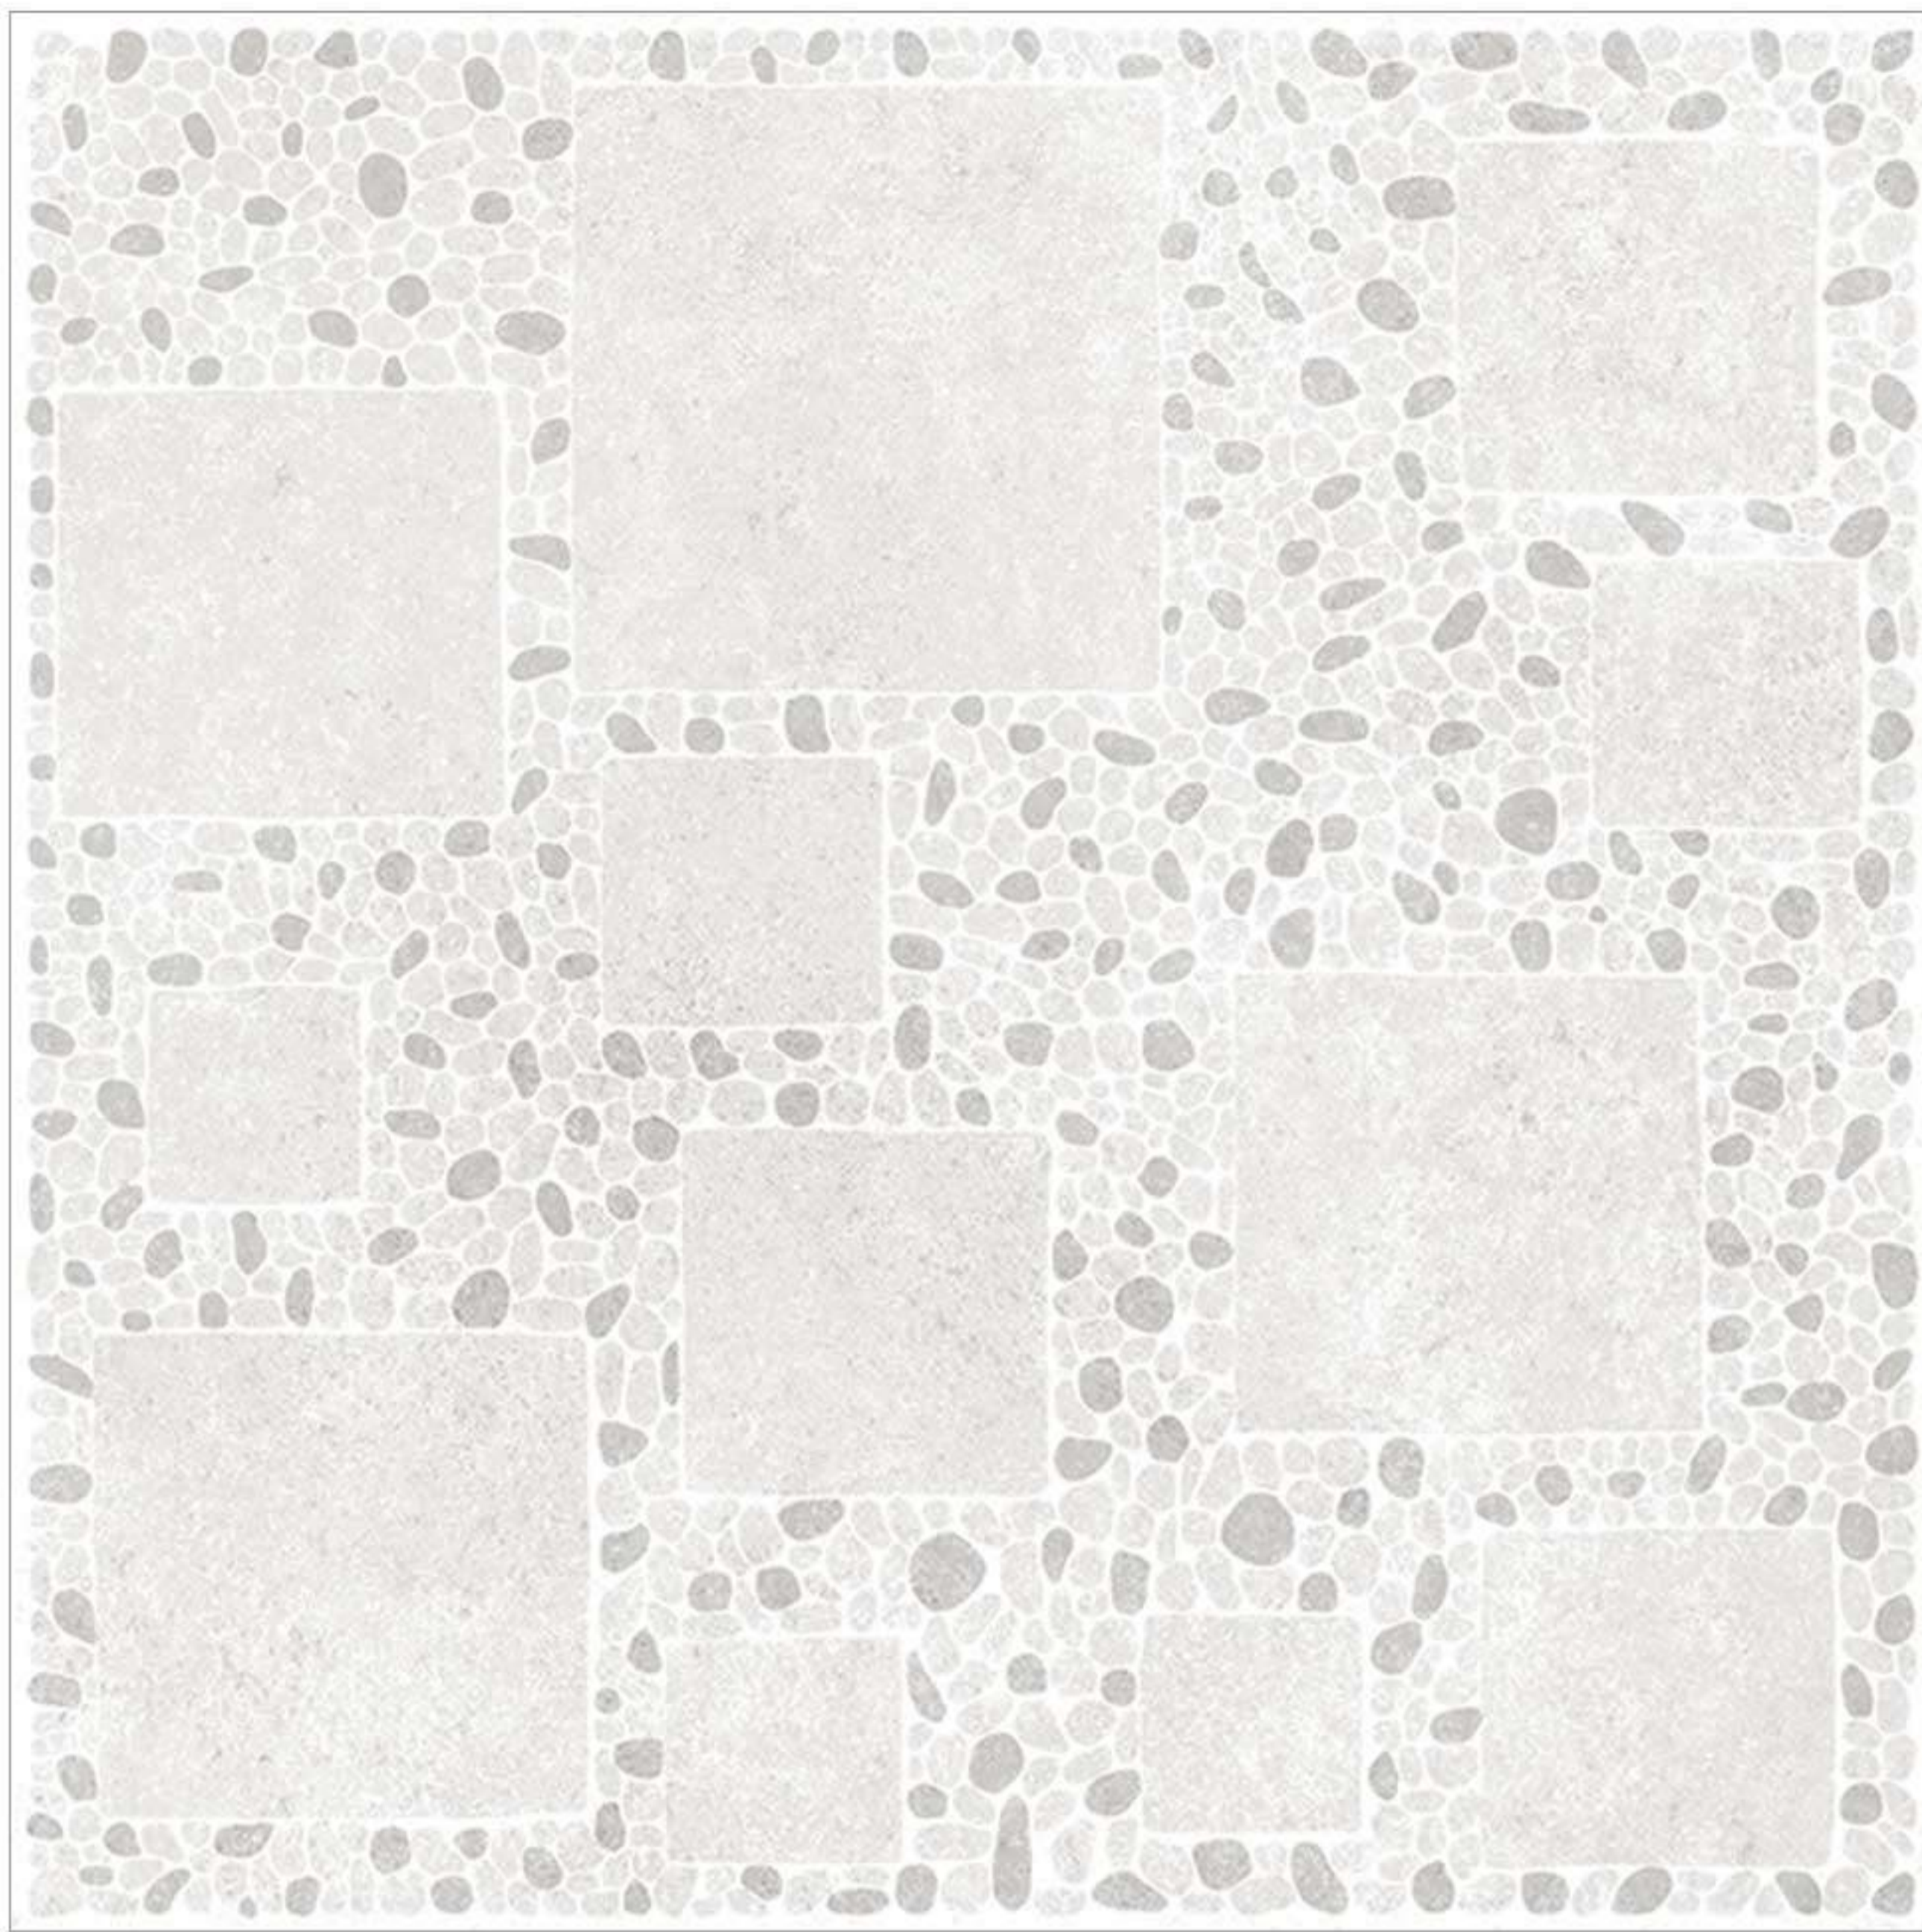

MAGNES

Beige Color | 50x50x1.4 cm | Matt Finish | 4Faces

MAGNES

Grey Color | 50x50x1.4 cm | Matt Finish | 4Faces

MARK

Grey Light Color | 50x50x1.4 cm | Matt Finish

MARMI

Grey Color | 50x50x1.4 cm | Matt Finish