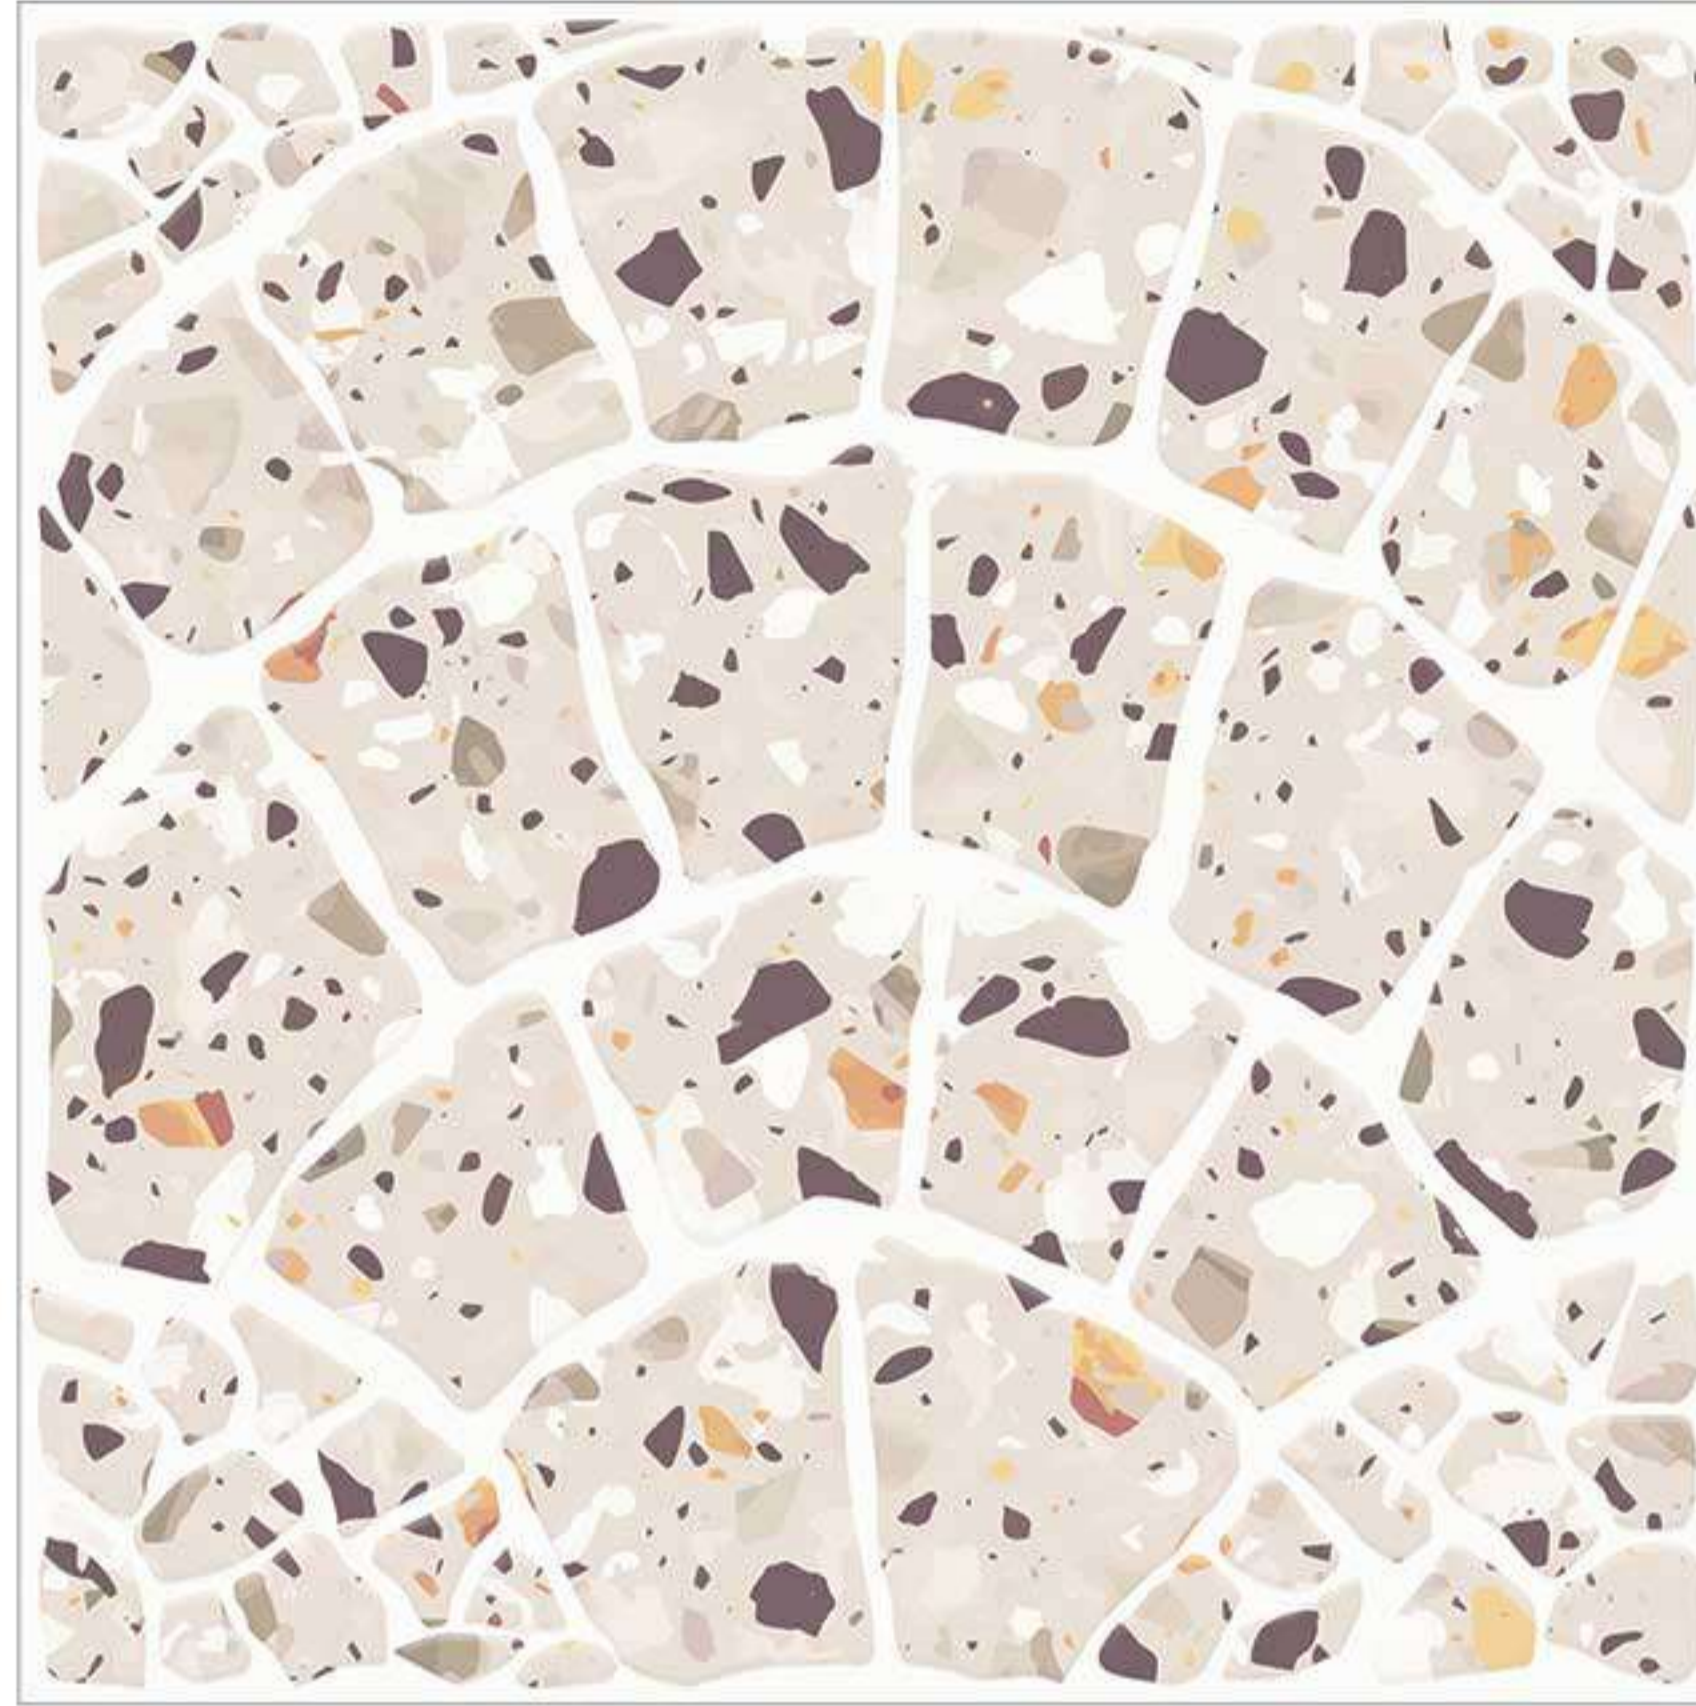

Grey Color | 50x50x1.4 cm | Matt Finish

THICK TILES

50x50x1.4 cm Ceramic Tiles | Matt Finish

ACTIVE
Grey Light | 4 Faces

ADHA
Beige

ADHA
Grey

ALICA
Beige

ADMIRA
Beige