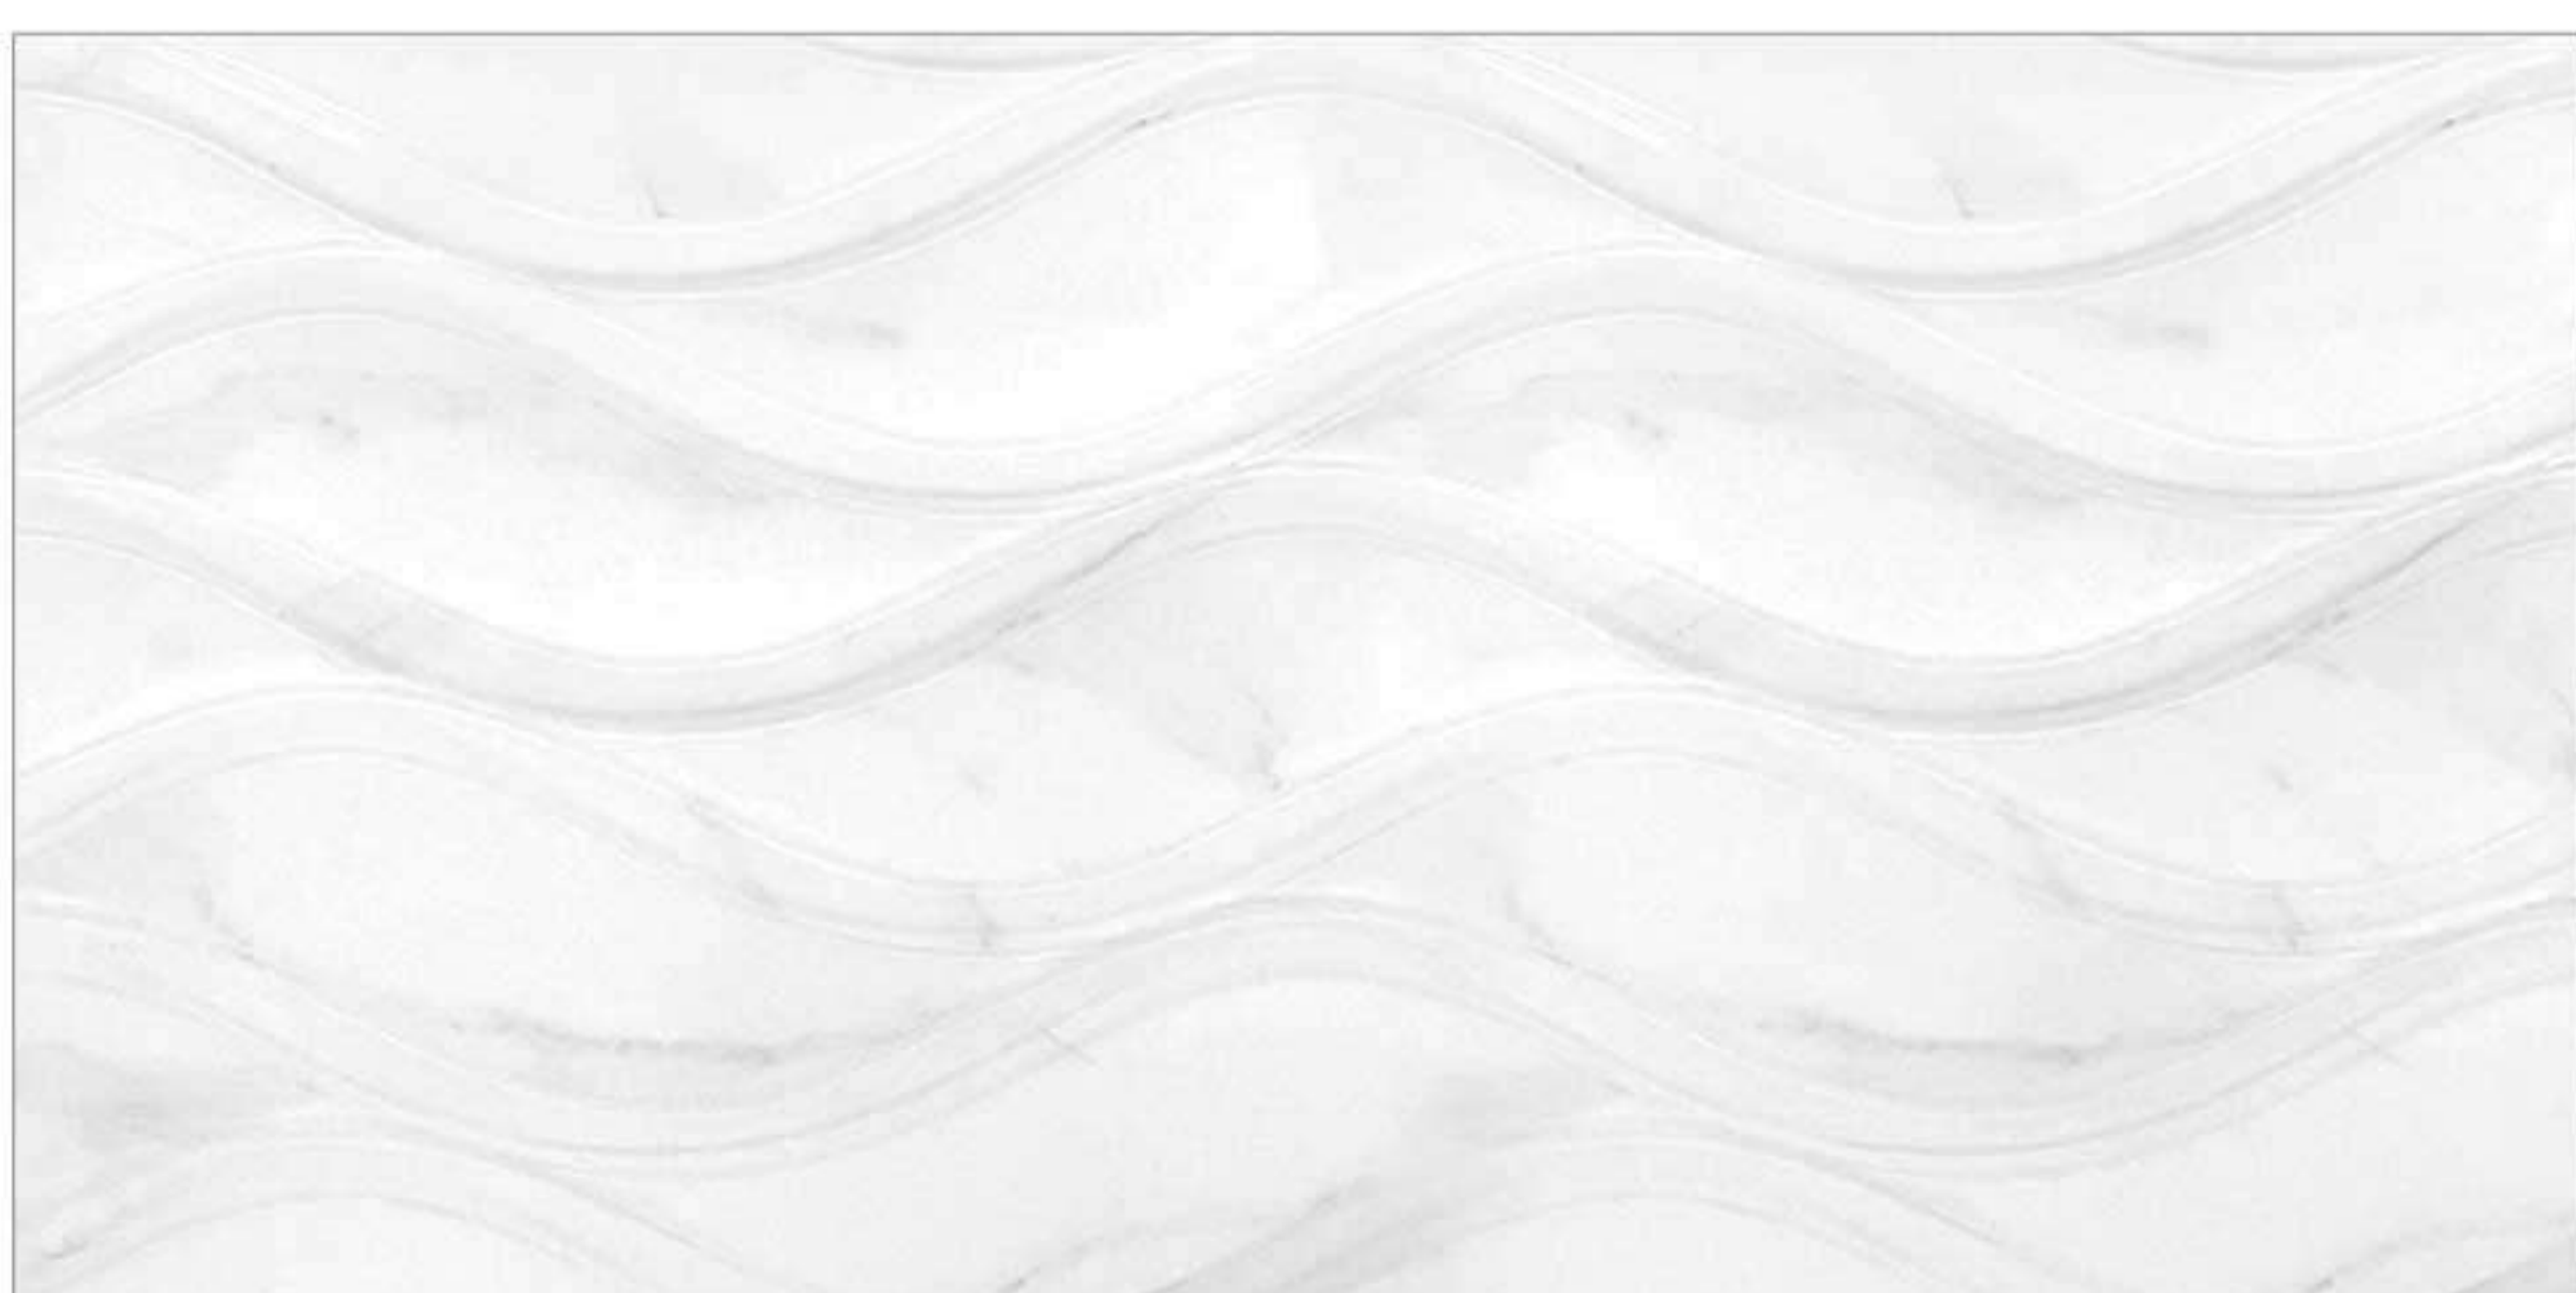

Color: 4 Faces Grey Light & Dark + Decor

BRENDA

30x60 + 30x30 cm Ceramic Tiles | Glossy Finish

Color: Grey Light | Faces: 4 + Decor

CARARRA

30x60 + 30x30 cm Ceramic Tiles | Glossy Finish

Color: Grey | Faces: 4 + Decor