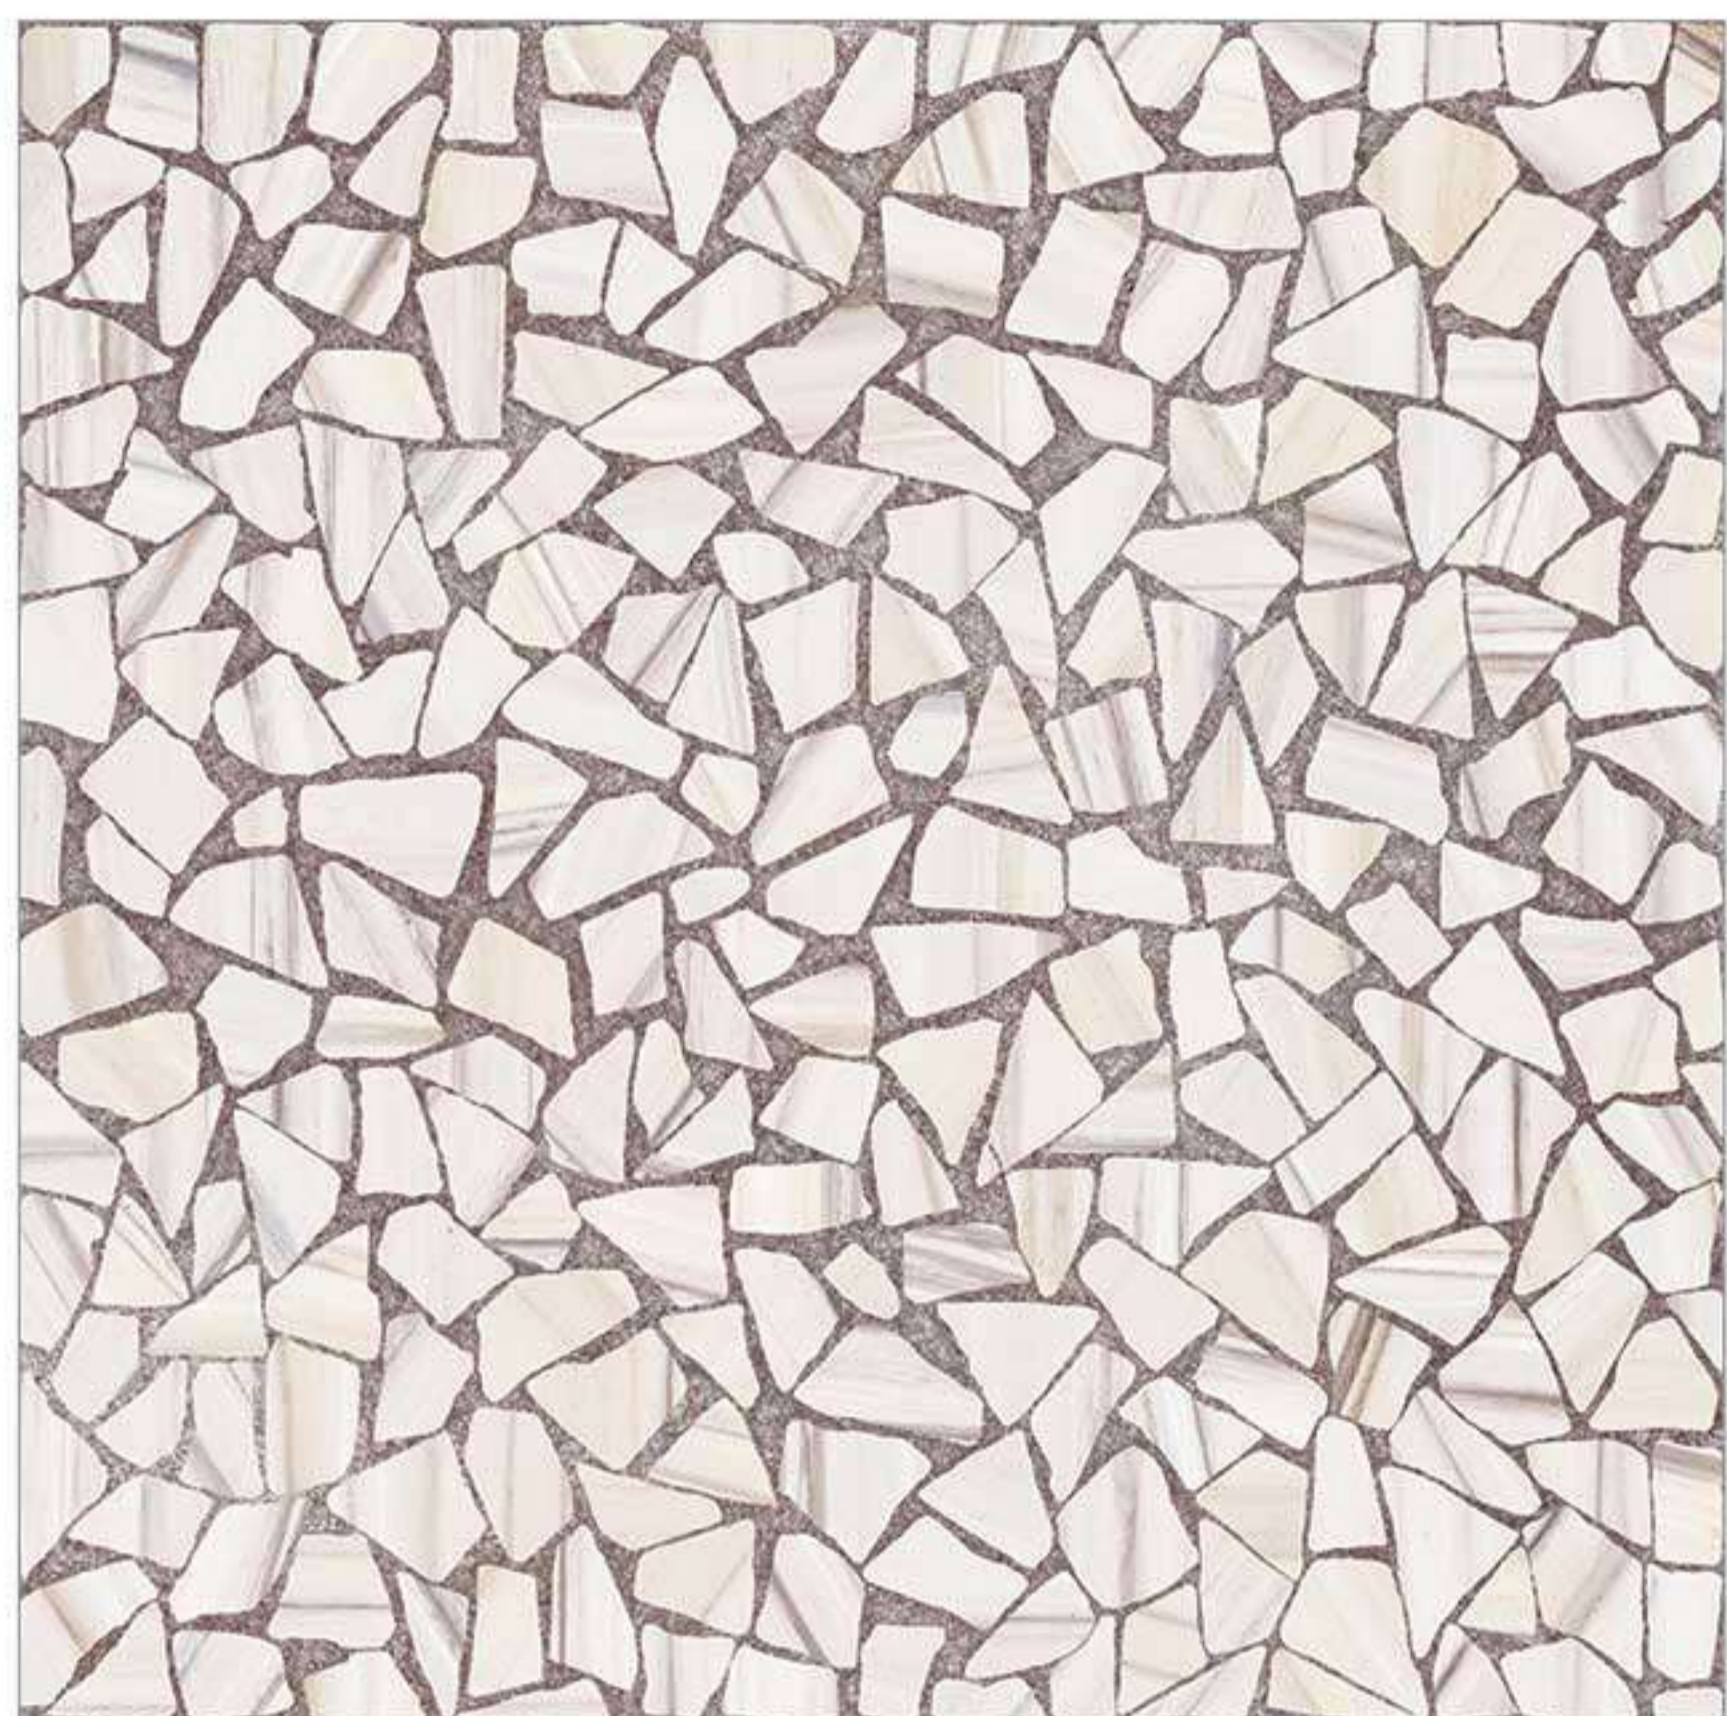

MAYA
Dove

MAYA
Gris

MAYA
Grey

MEGA
White

THICK TILES

50x50x1.4 cm Ceramic Tiles | Matt Finish

MONIER
White

NINJA
Beige