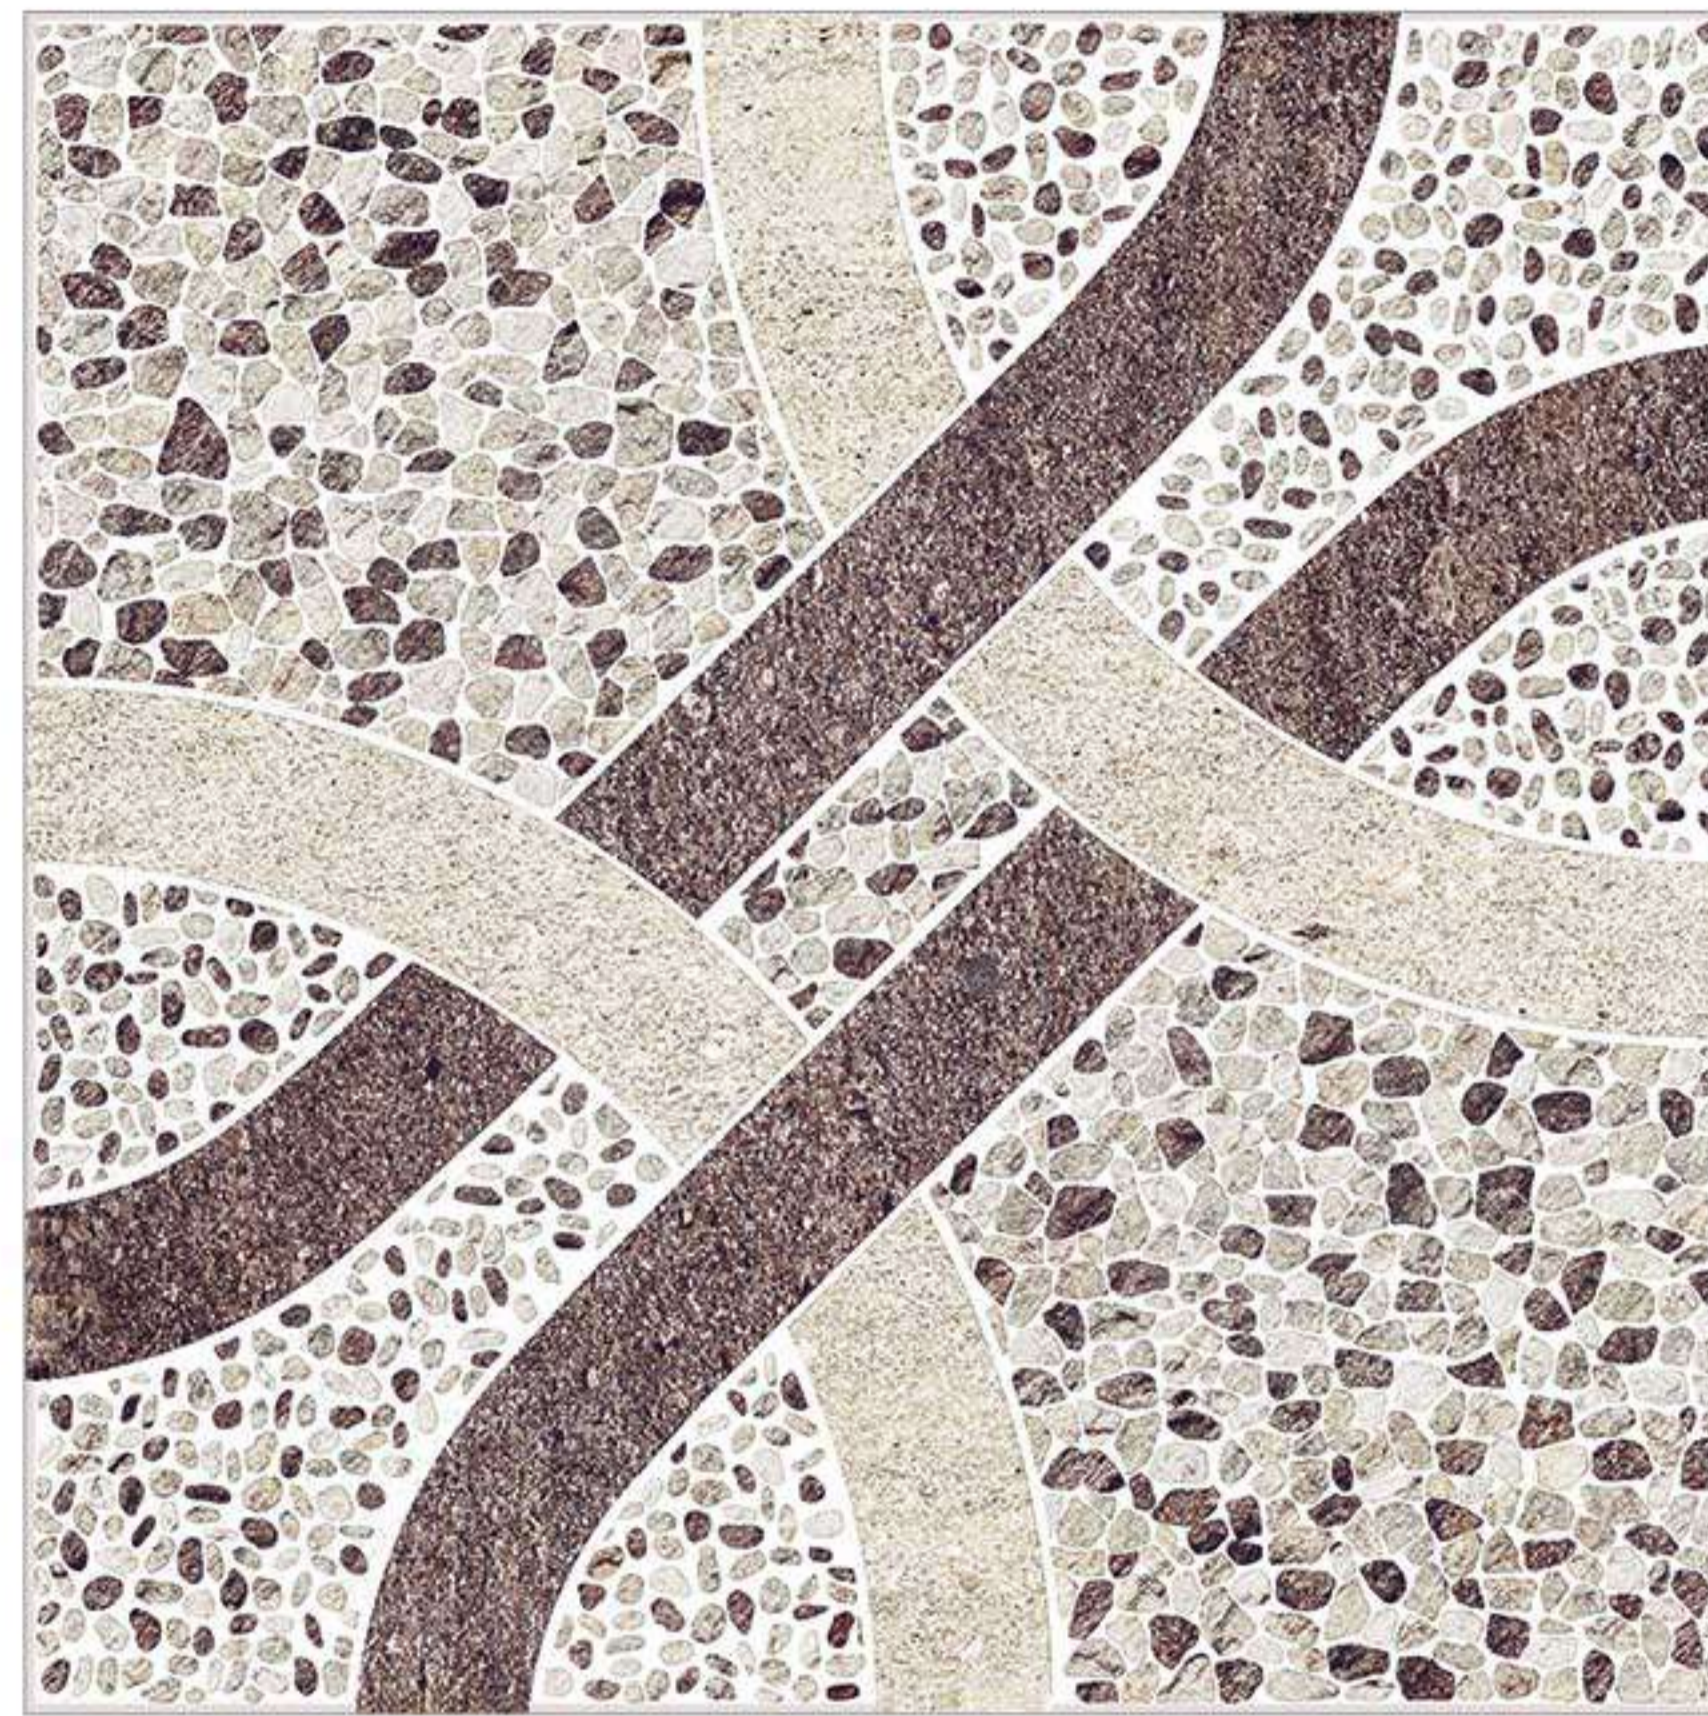

FARO
Grey Light

FARO
White

INTRO
Ivory

THICK TILES

50x50x1.4 cm Ceramic Tiles | Matt Finish

GEMINI
Brown

GEMINI
Grey

GEMINI
Coffee Brown