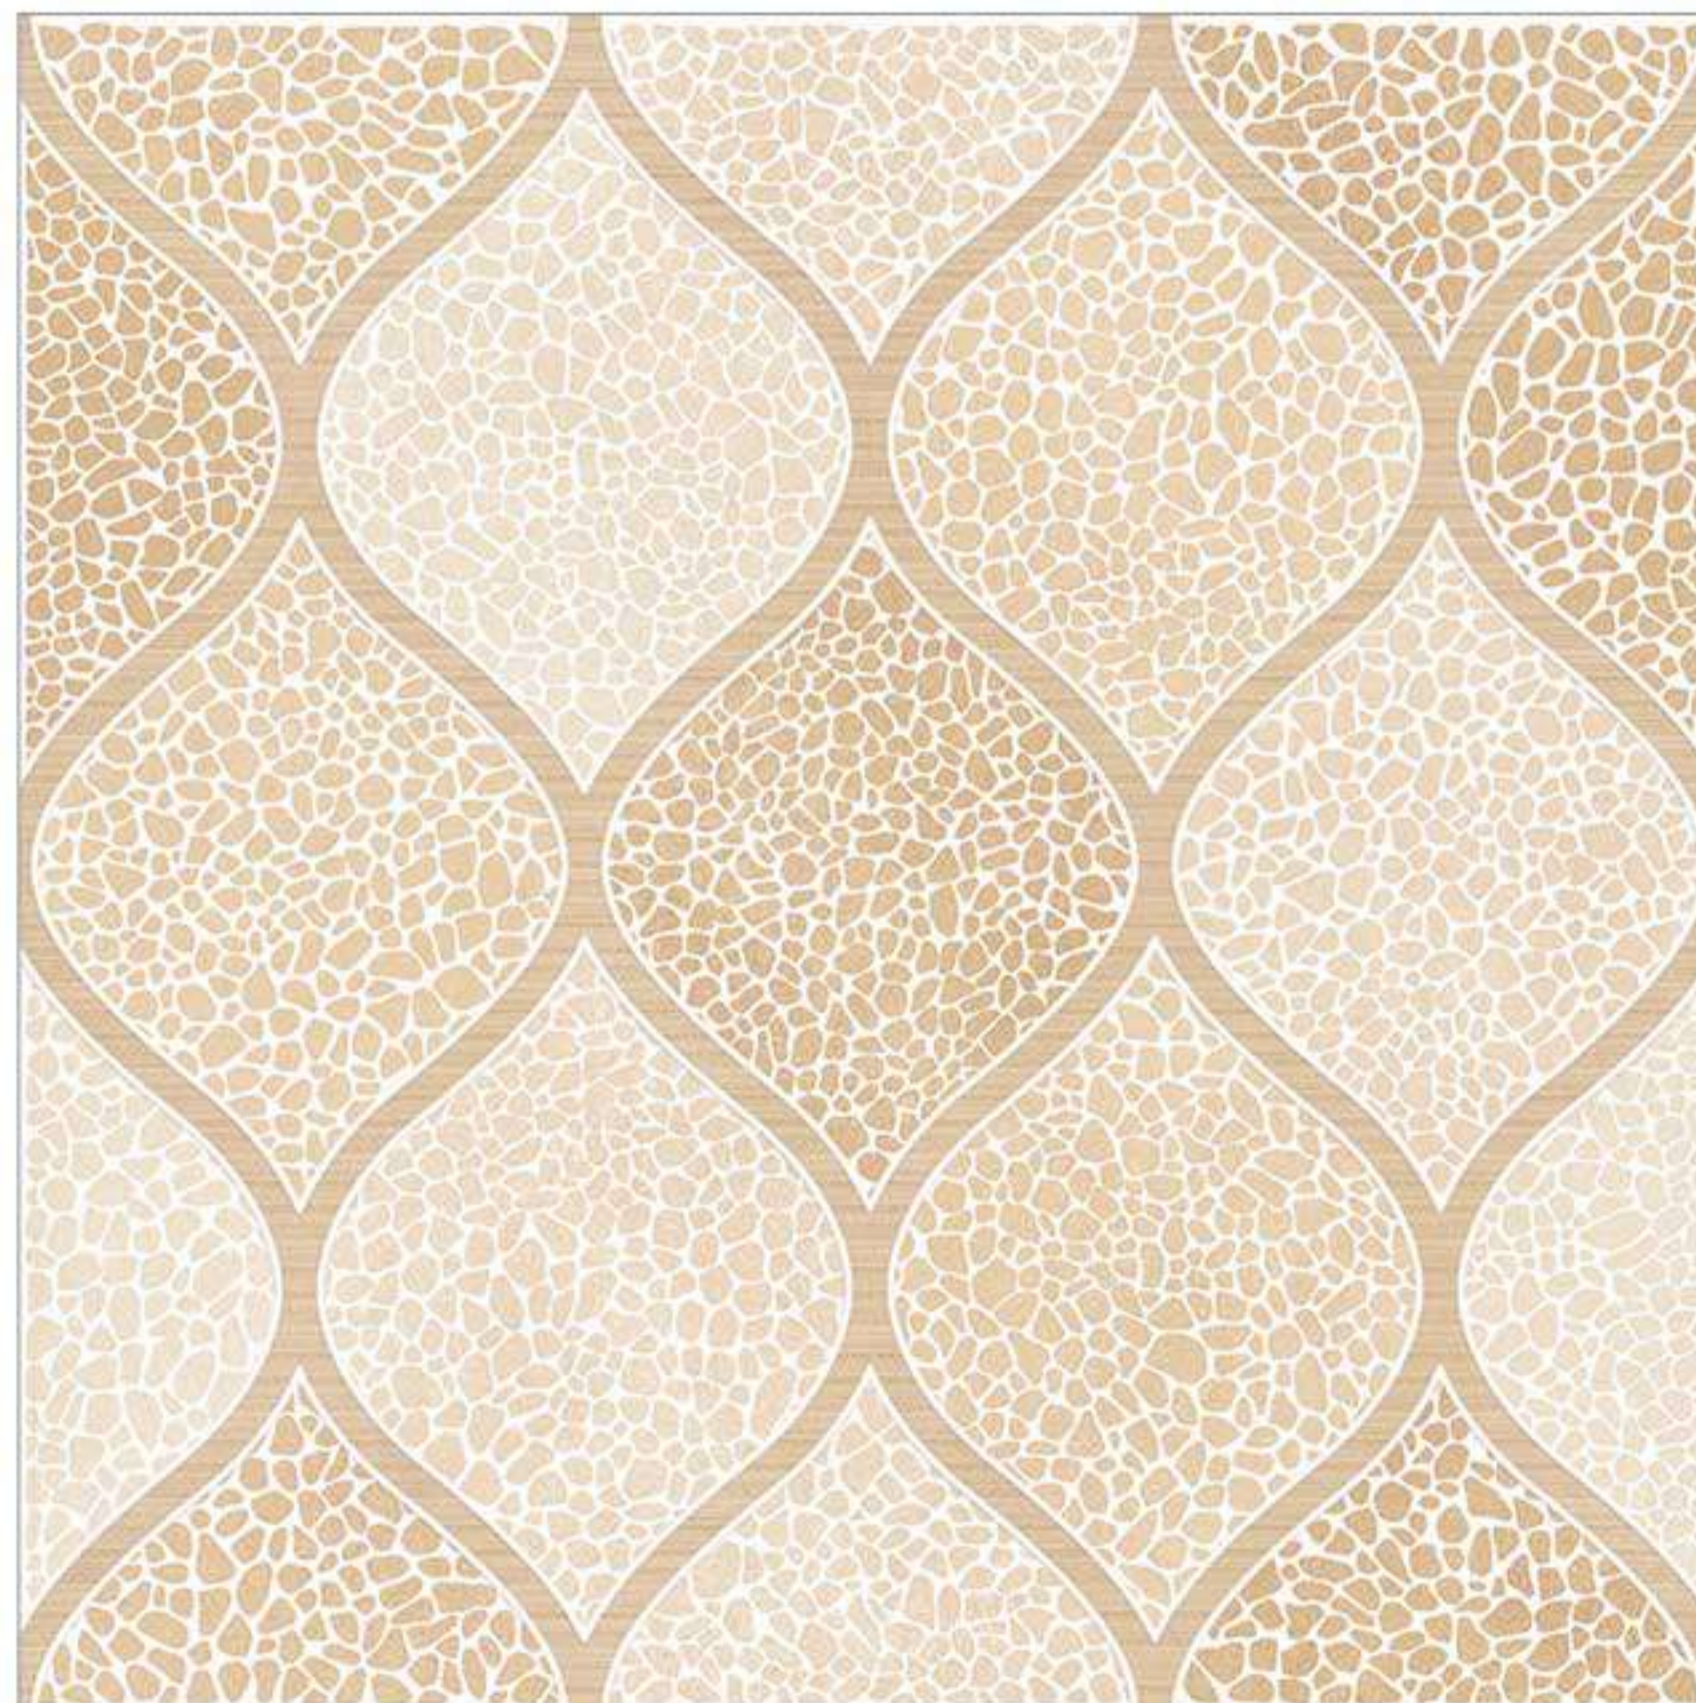

Grey Color | 50x50x1.4 cm | Matt Finish

THICK TILES

50x50x1.4 cm Ceramic Tiles | Matt Finish

ACTIVE
Grey Light | 4 Faces

ADHA
Beige

ADHA
Grey

ALICA
Beige

ADMIRA
Beige