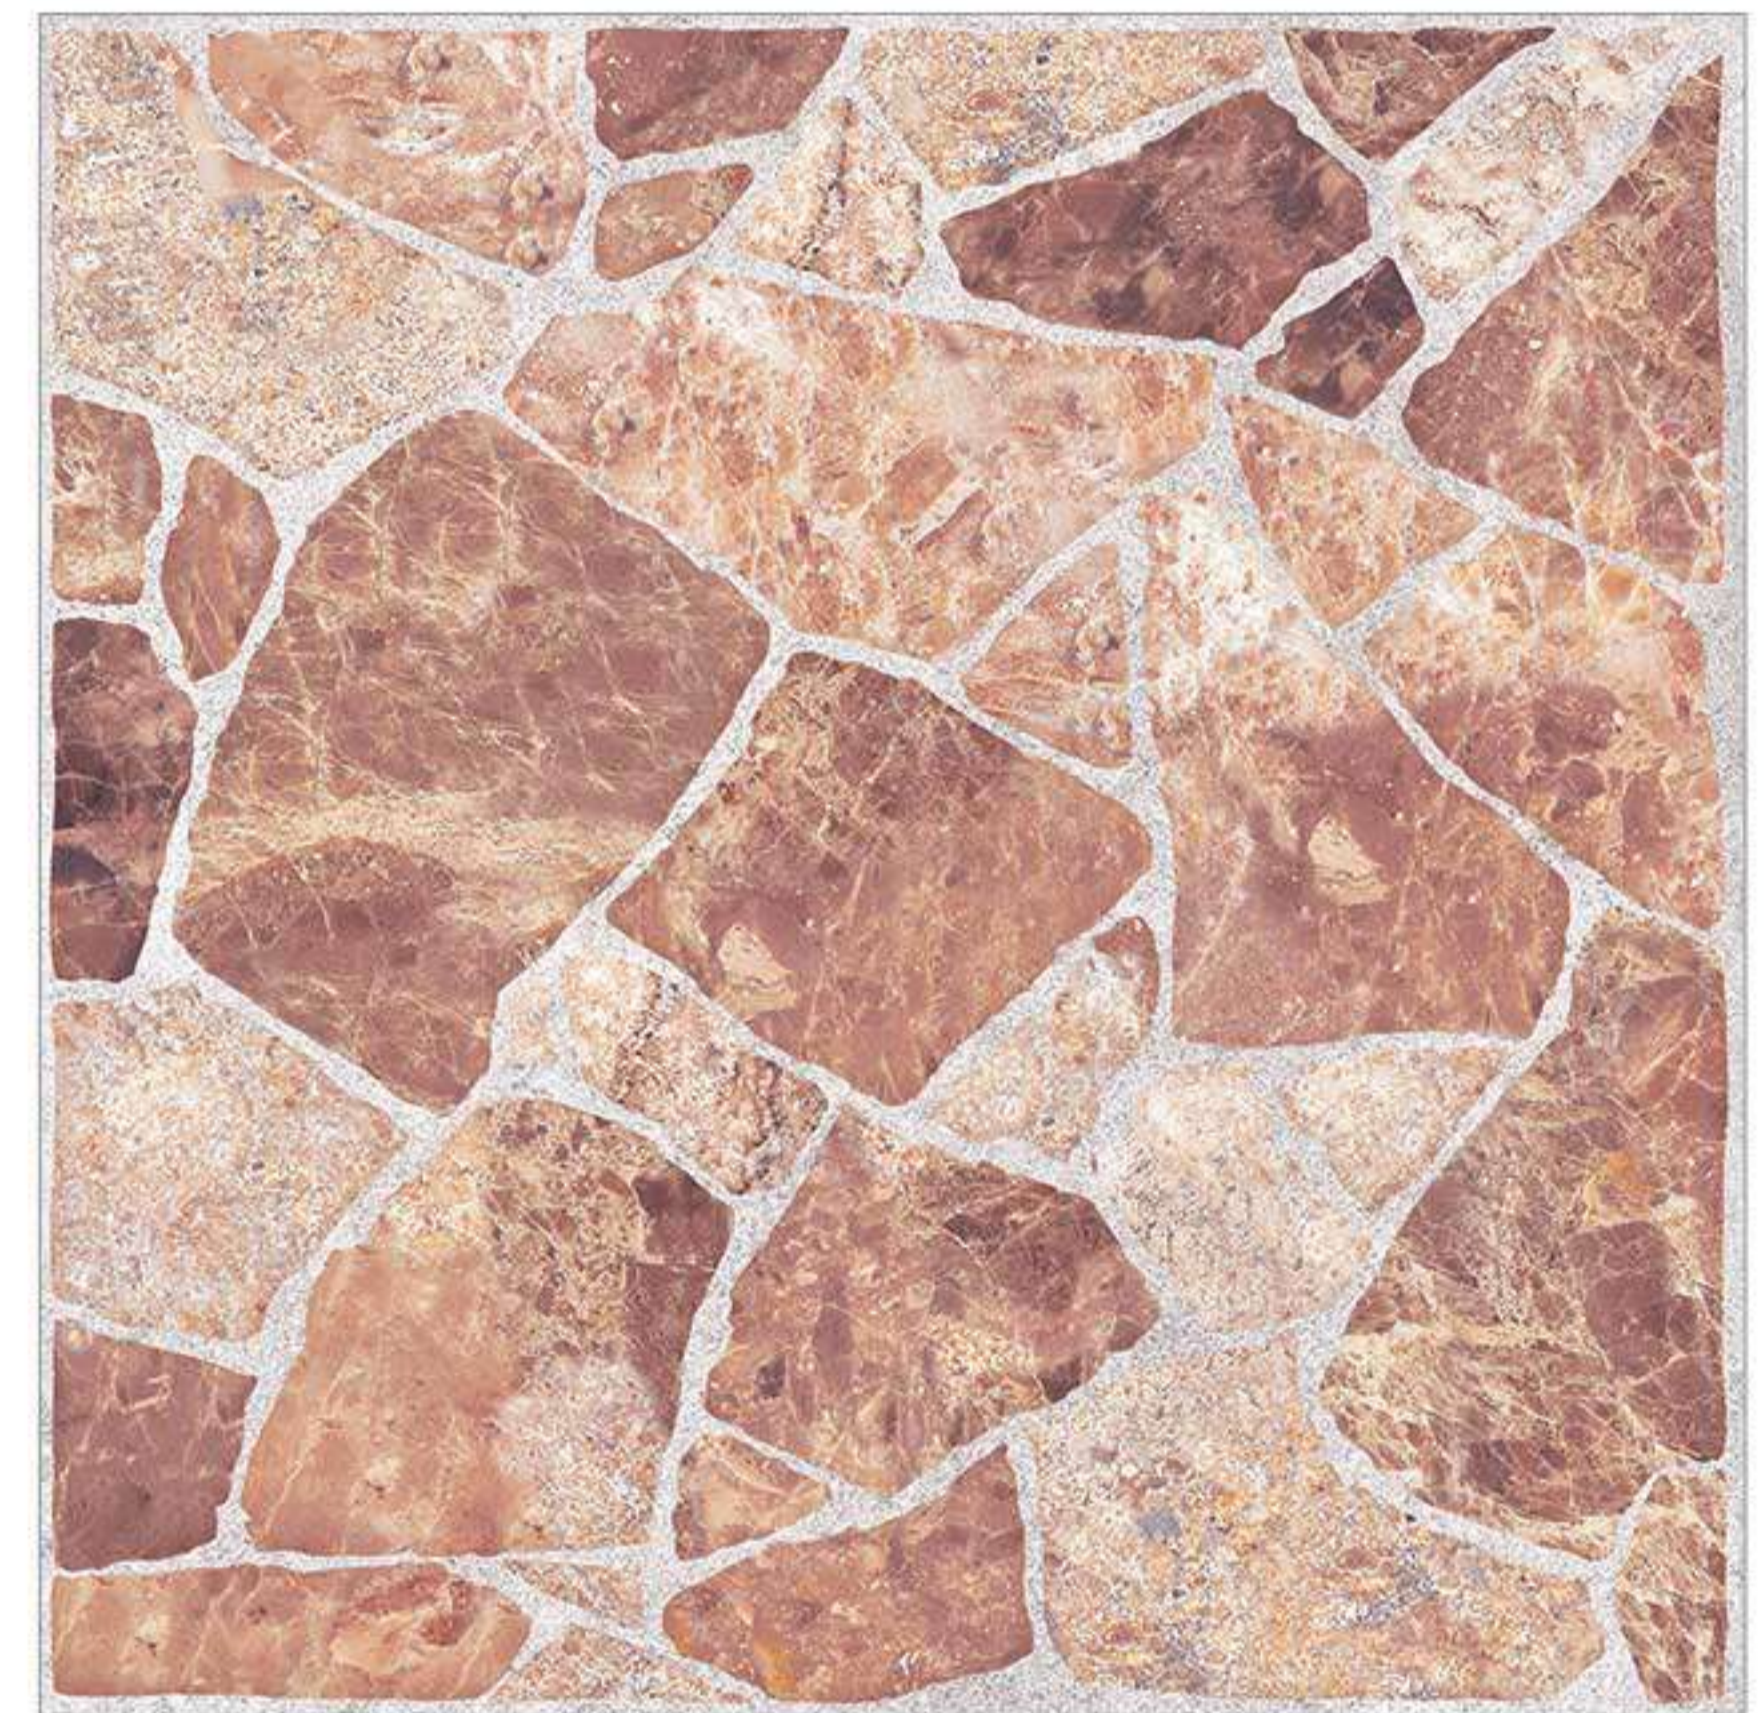

TILAL
Brown