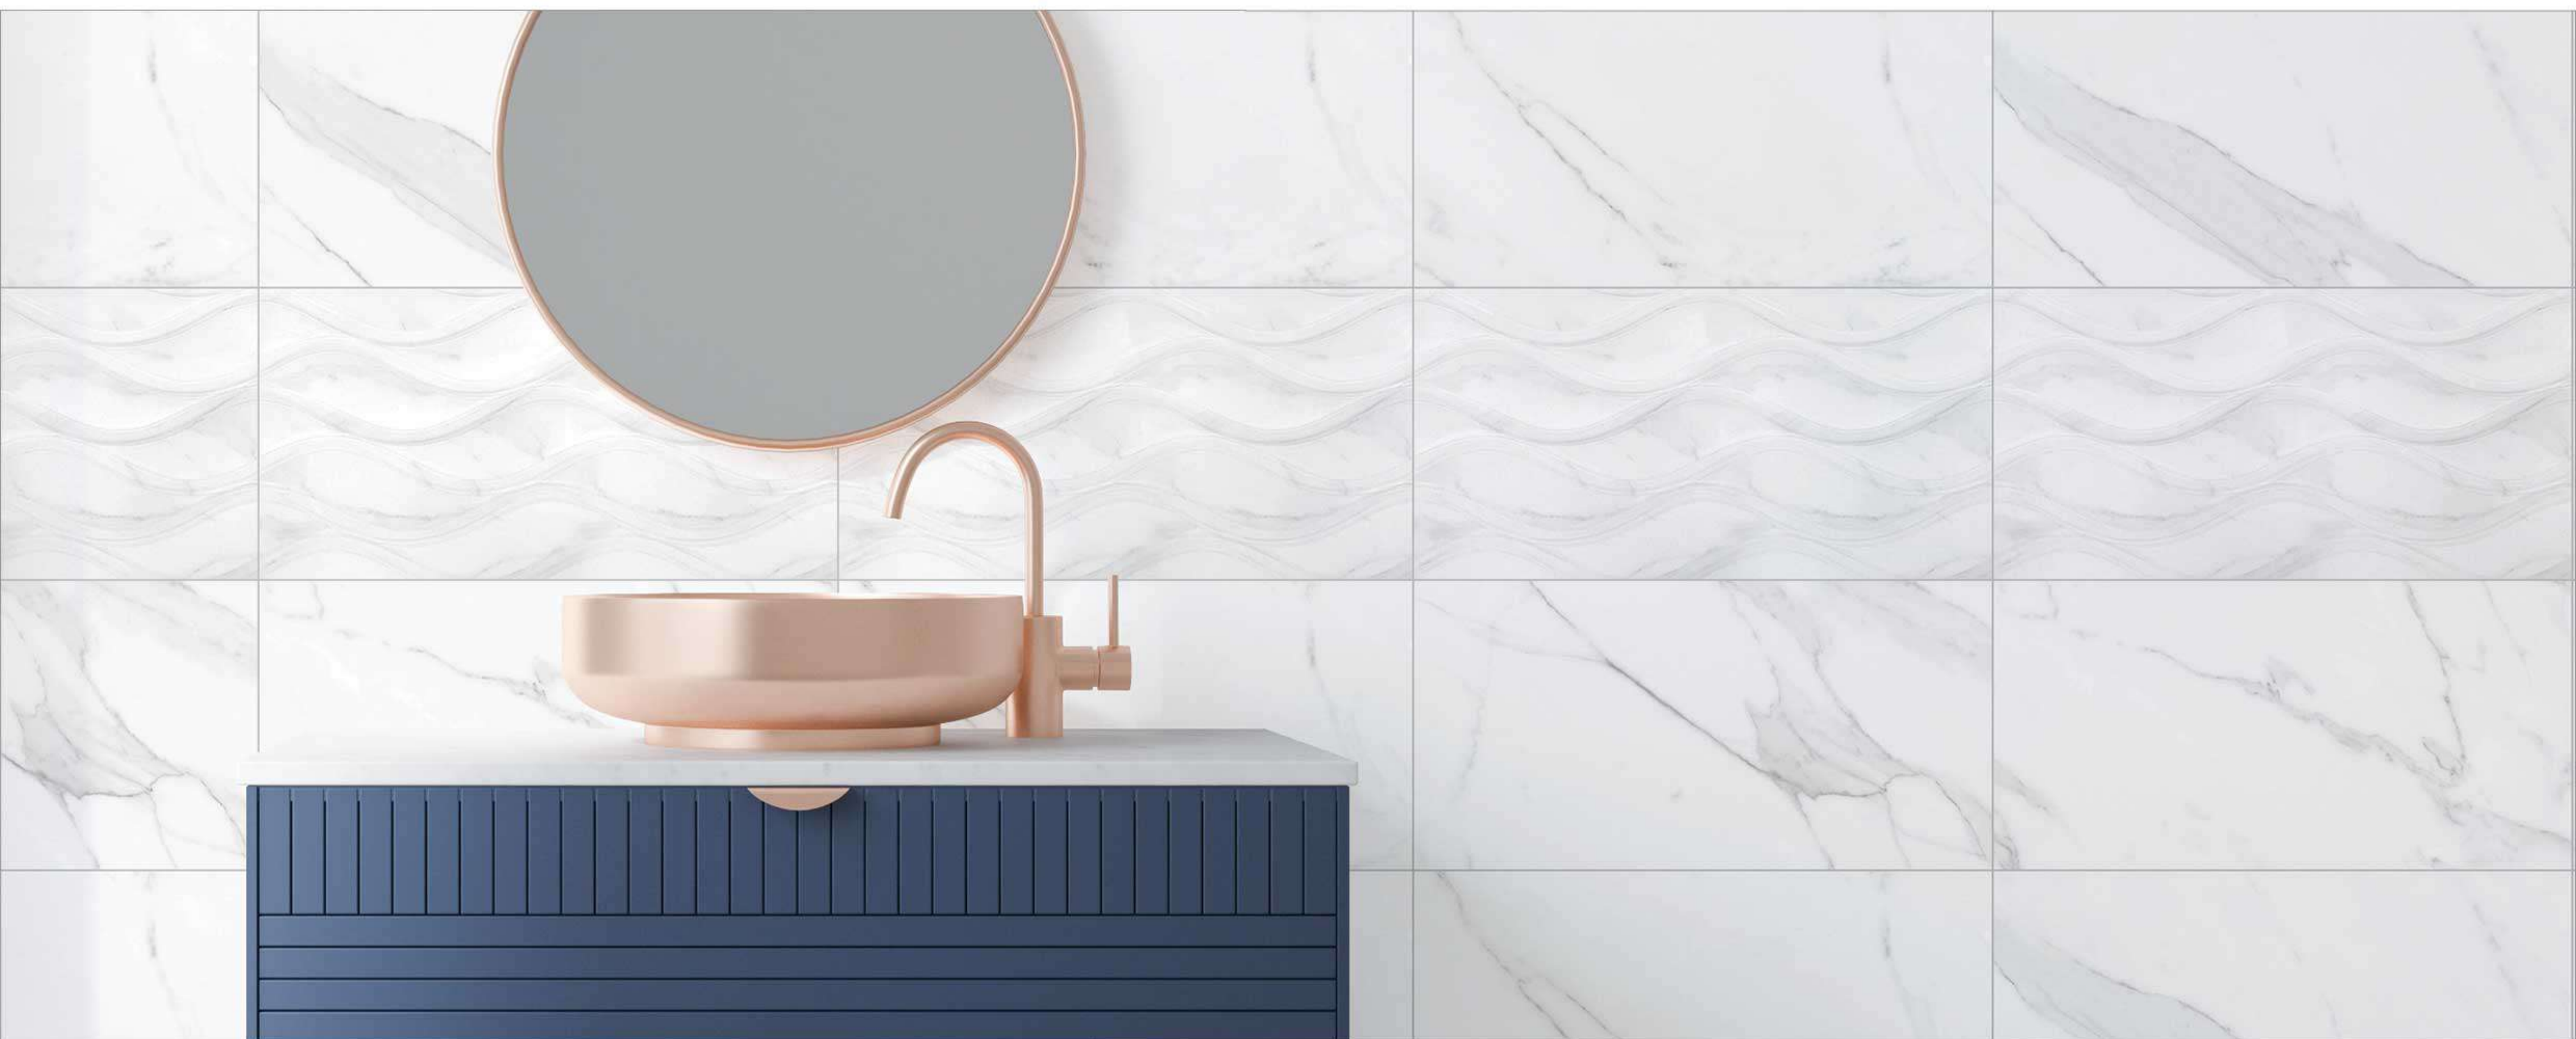

Color: 4 Faces Grey Light & Dark + Decor

BRENDA

30x60 + 30x30 cm Ceramic Tiles | Glossy Finish

Color: Grey Light | Faces: 4 + Decor

CARARRA

30x60 + 30x30 cm Ceramic Tiles | Glossy Finish

Color: Grey | Faces: 4 + Decor