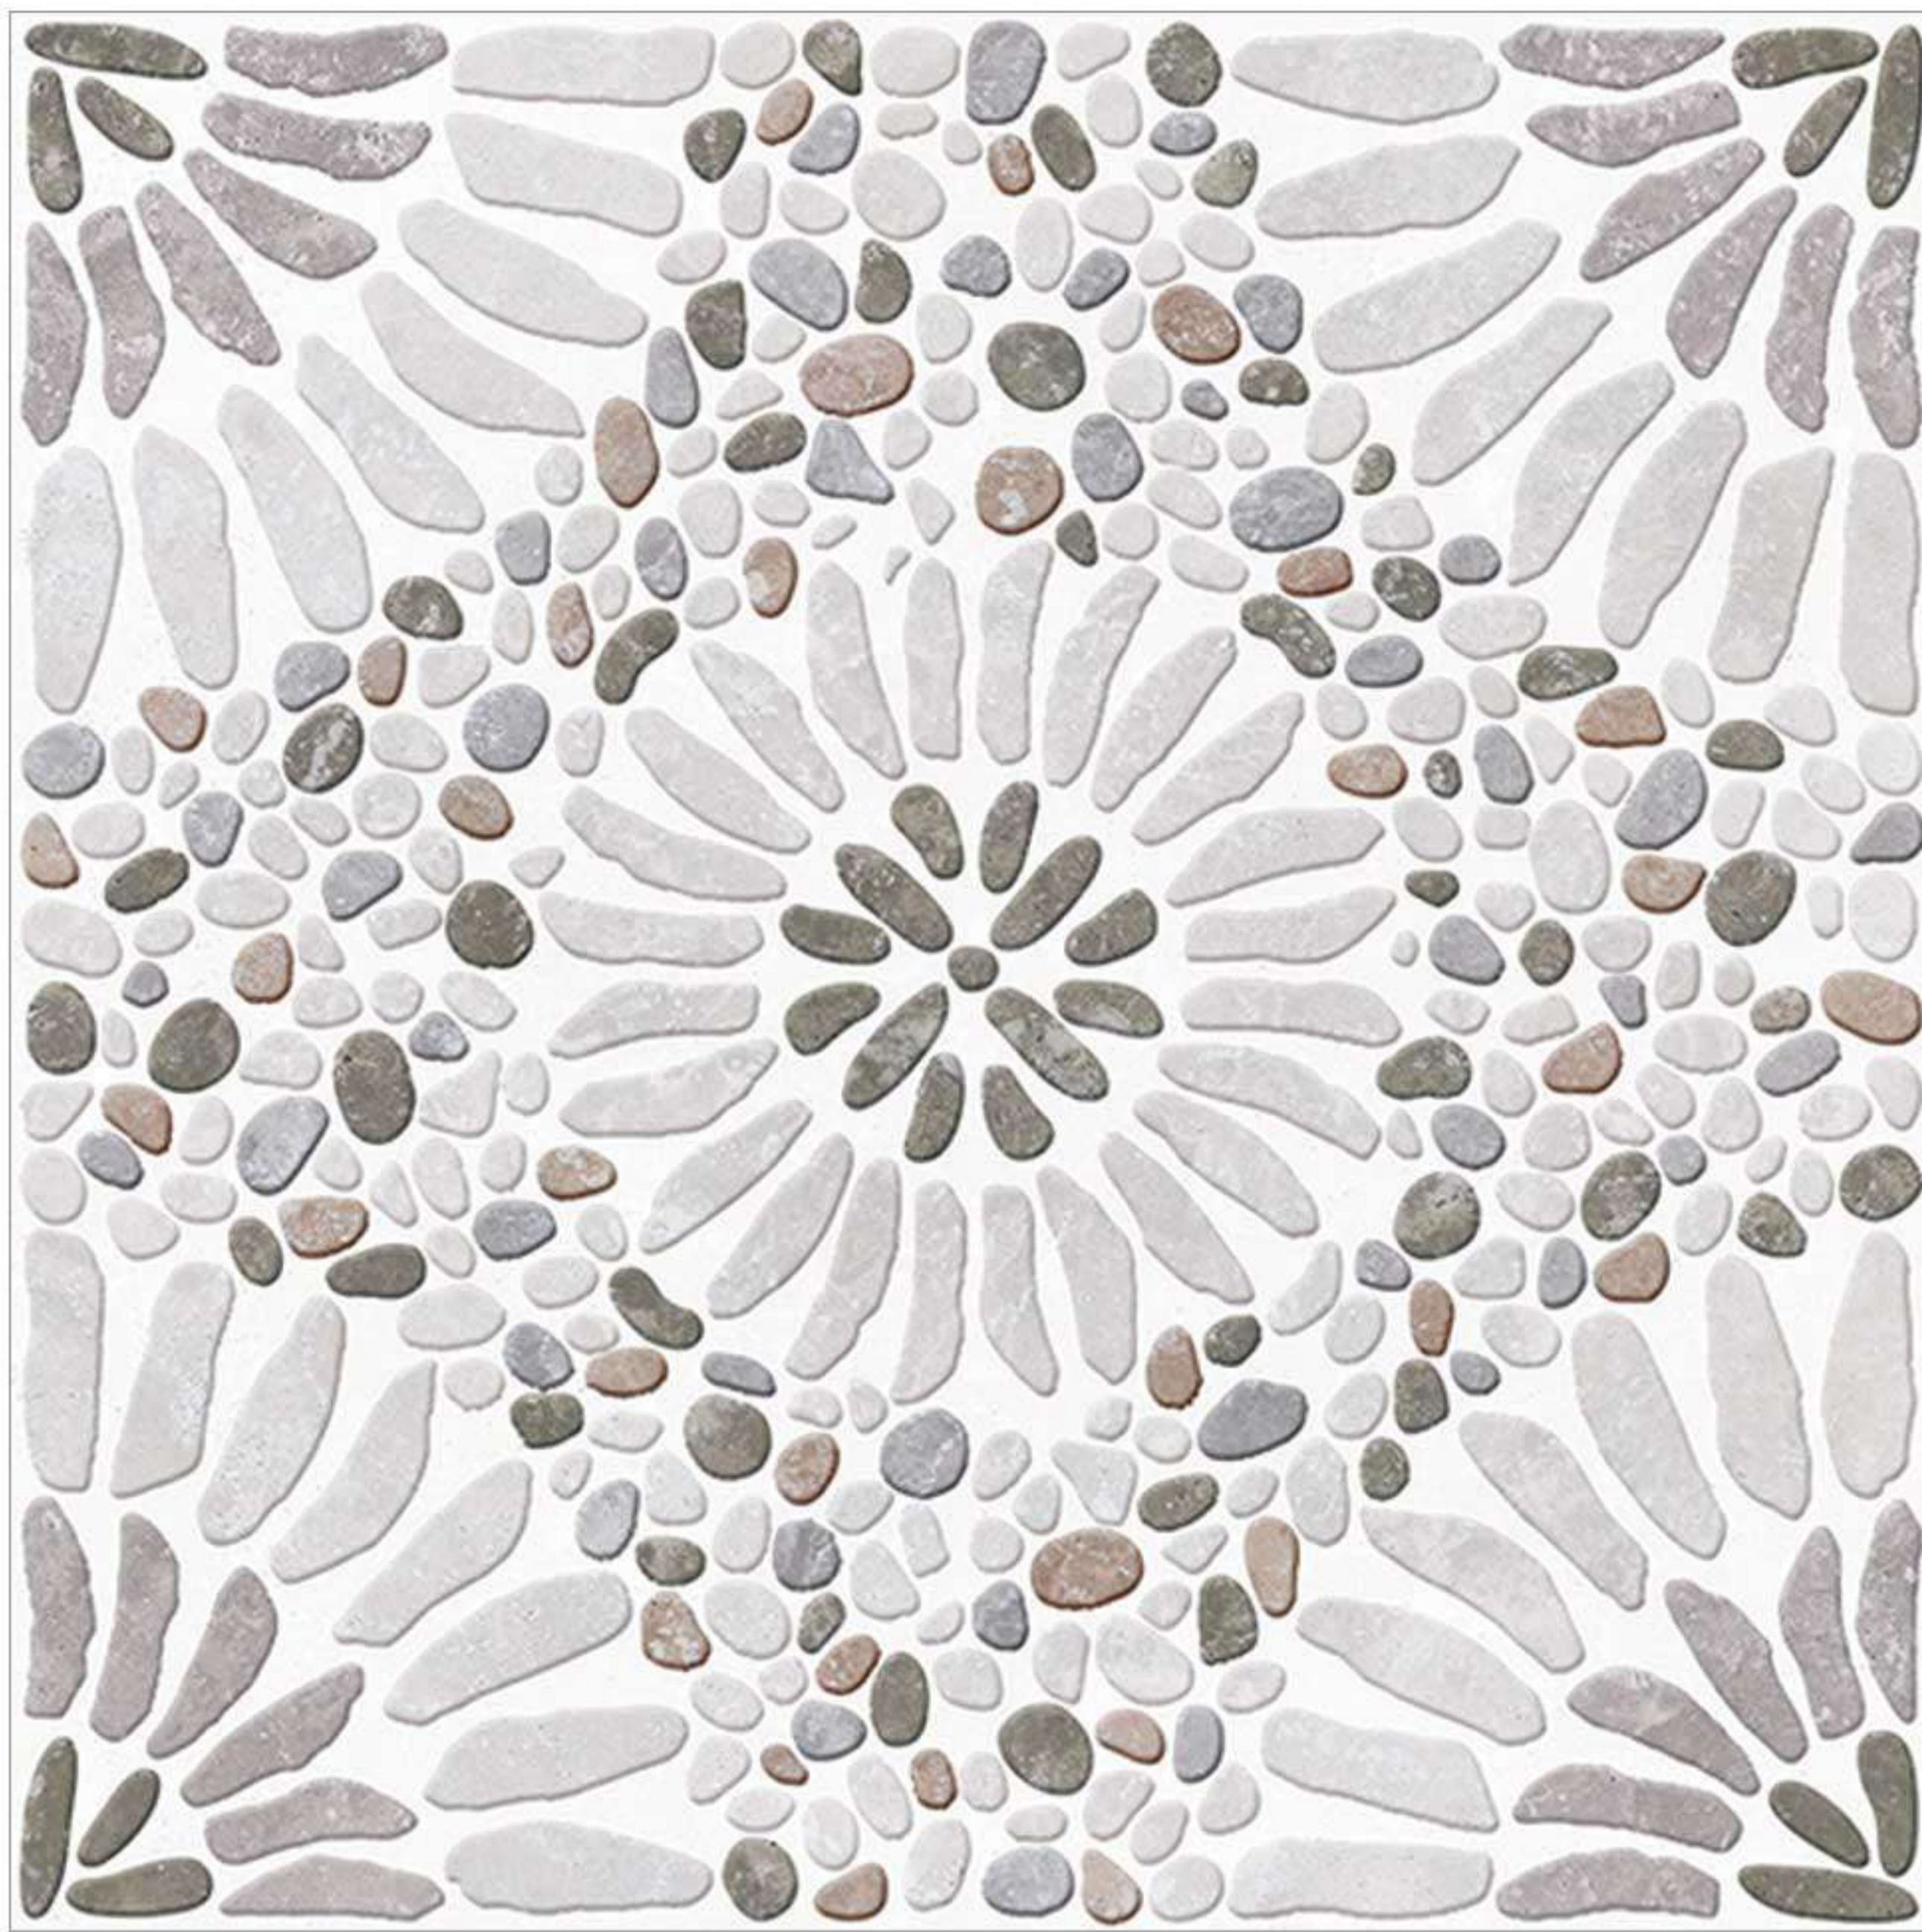

ZEKI

Grey Color | 50x50x1.4 cm | Matt Finish