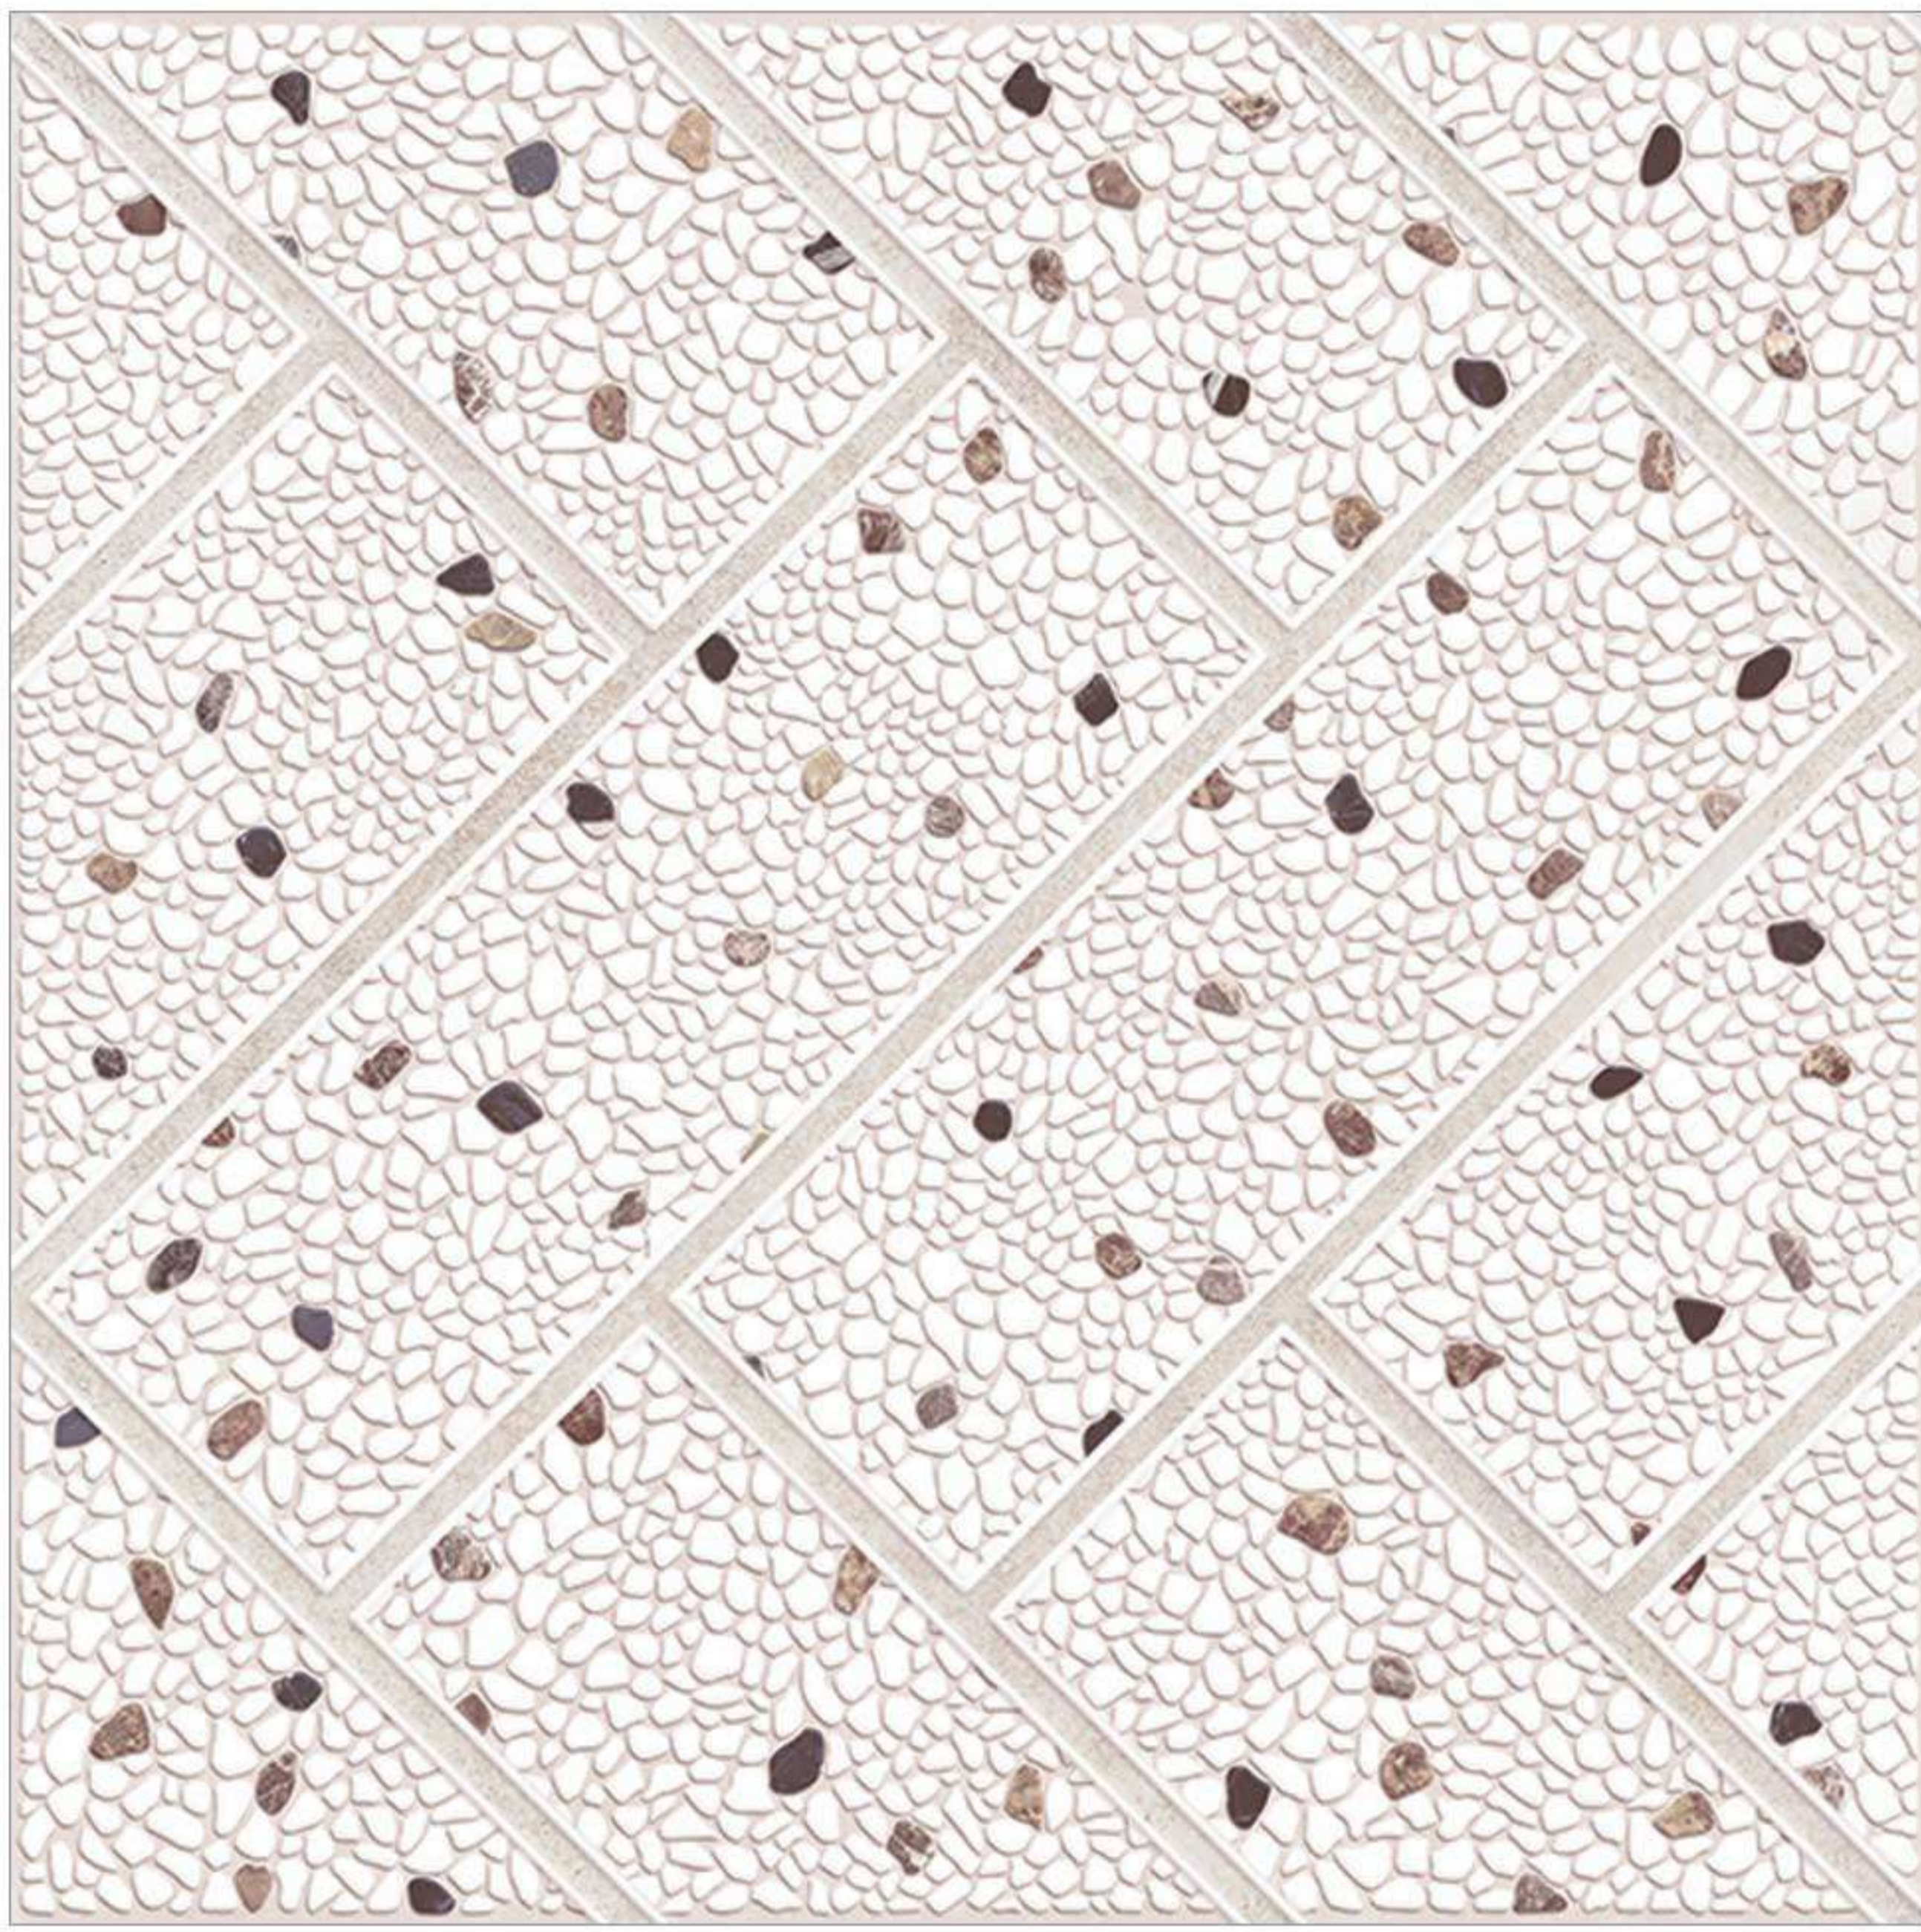

White Color | 50x50x1.4 cm | Matt Finish

VIHANK

Grey Color | 50x50x1.4 cm | Matt Finish

Sandune

Beige

ZAYNE

White Color | 50x50x1.4 cm | Matt Finish

ZEKI