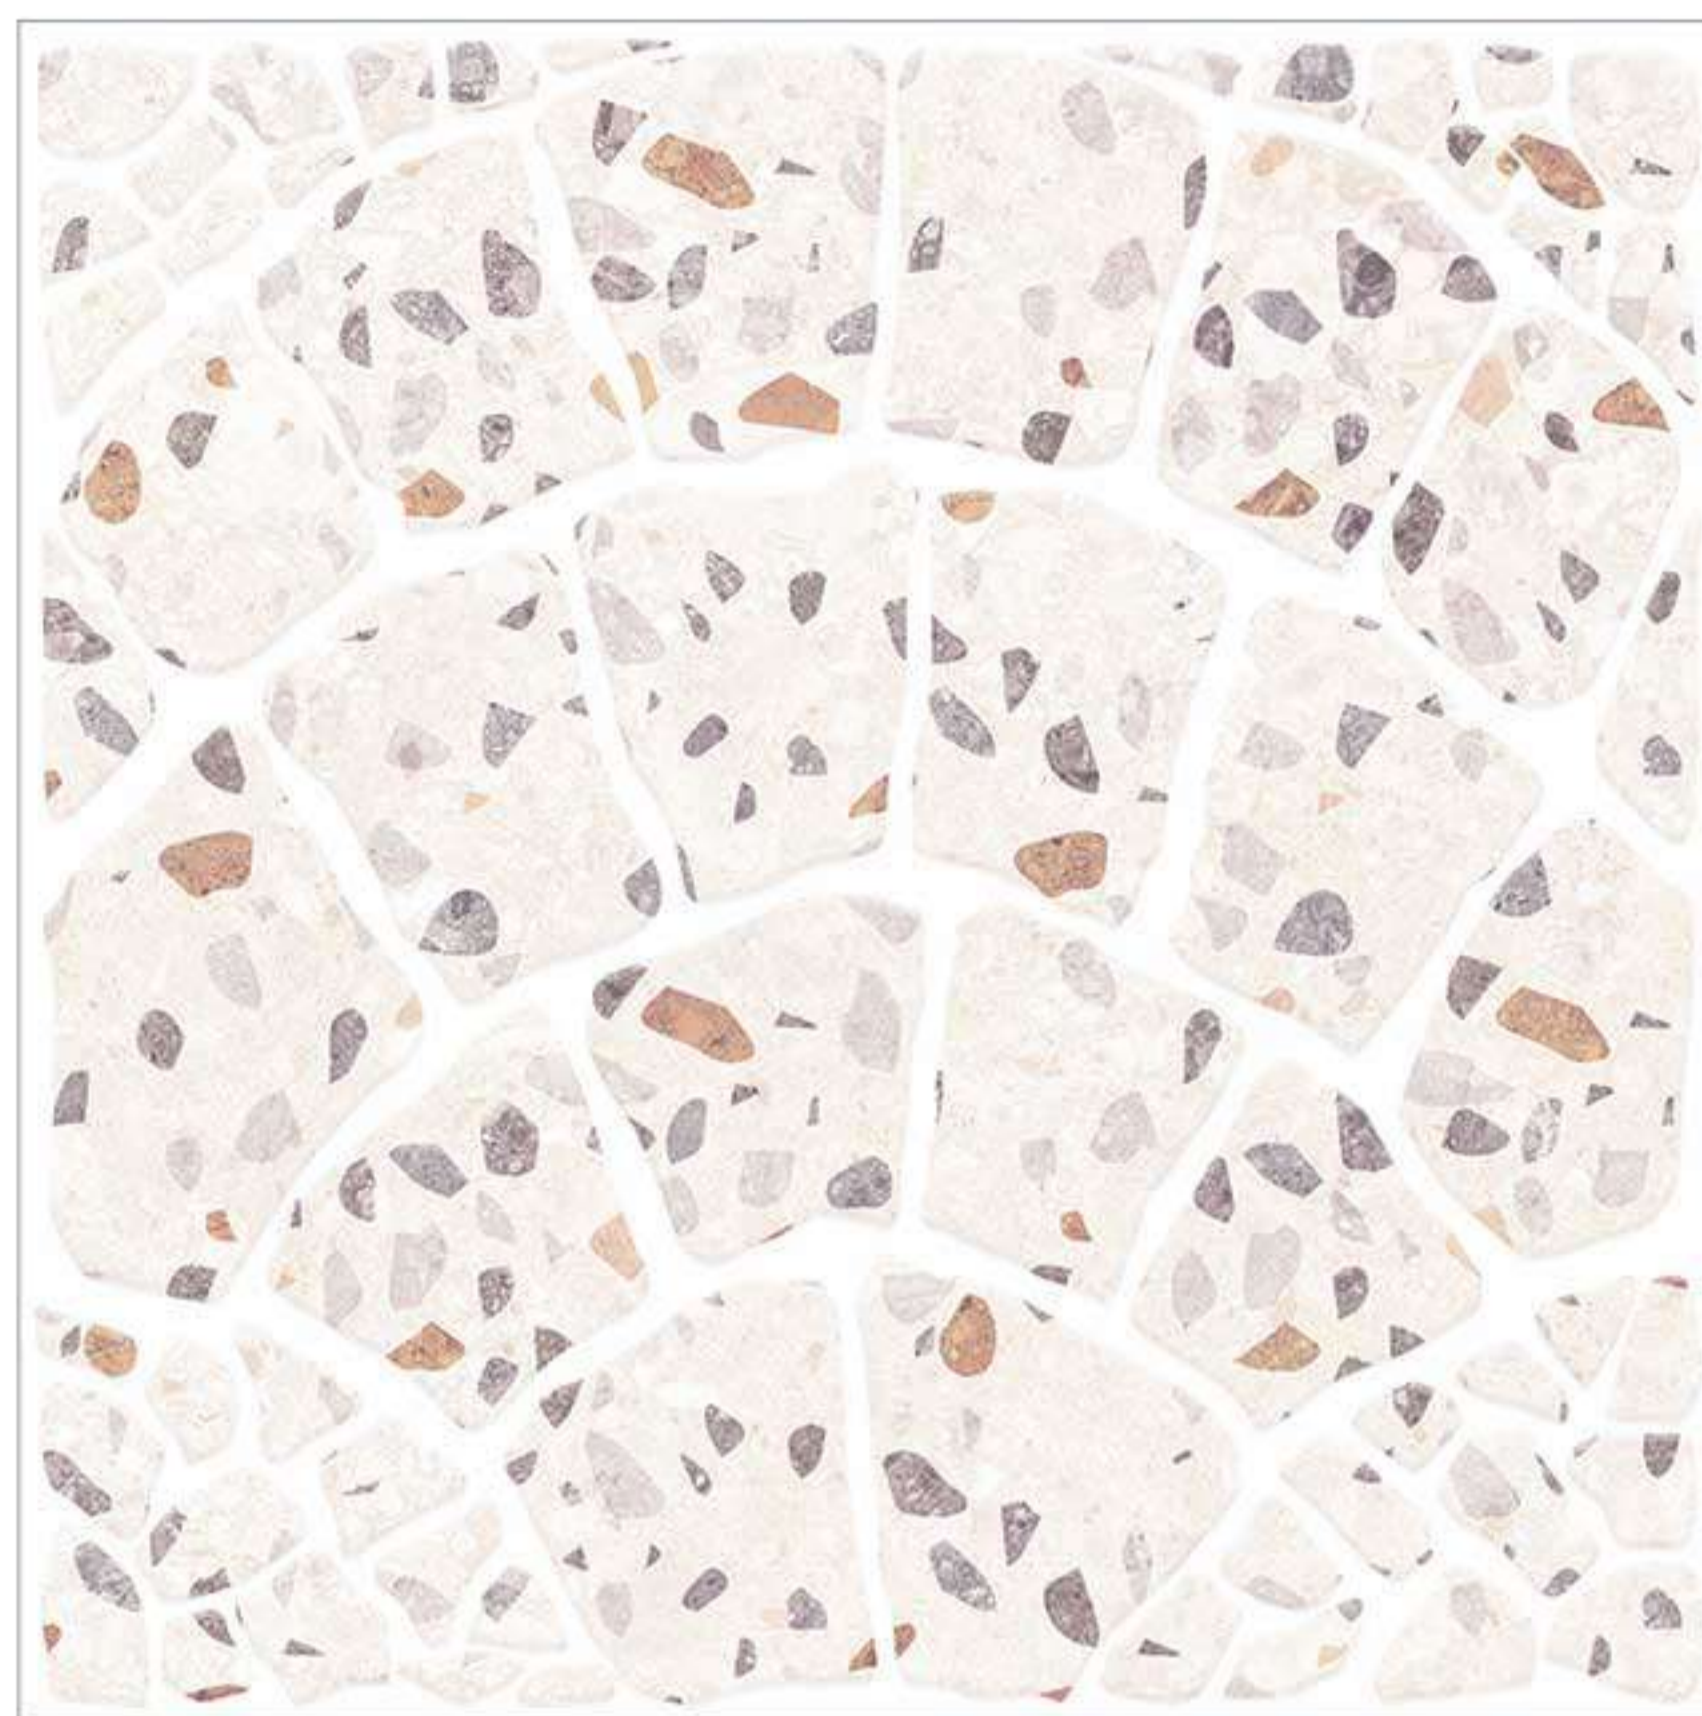

MAYA
Dove

MAYA
Gris

MAYA
Grey

MEGA
White

THICK TILES

50x50x1.4 cm Ceramic Tiles | Matt Finish

MONIER
White

NINJA
Beige