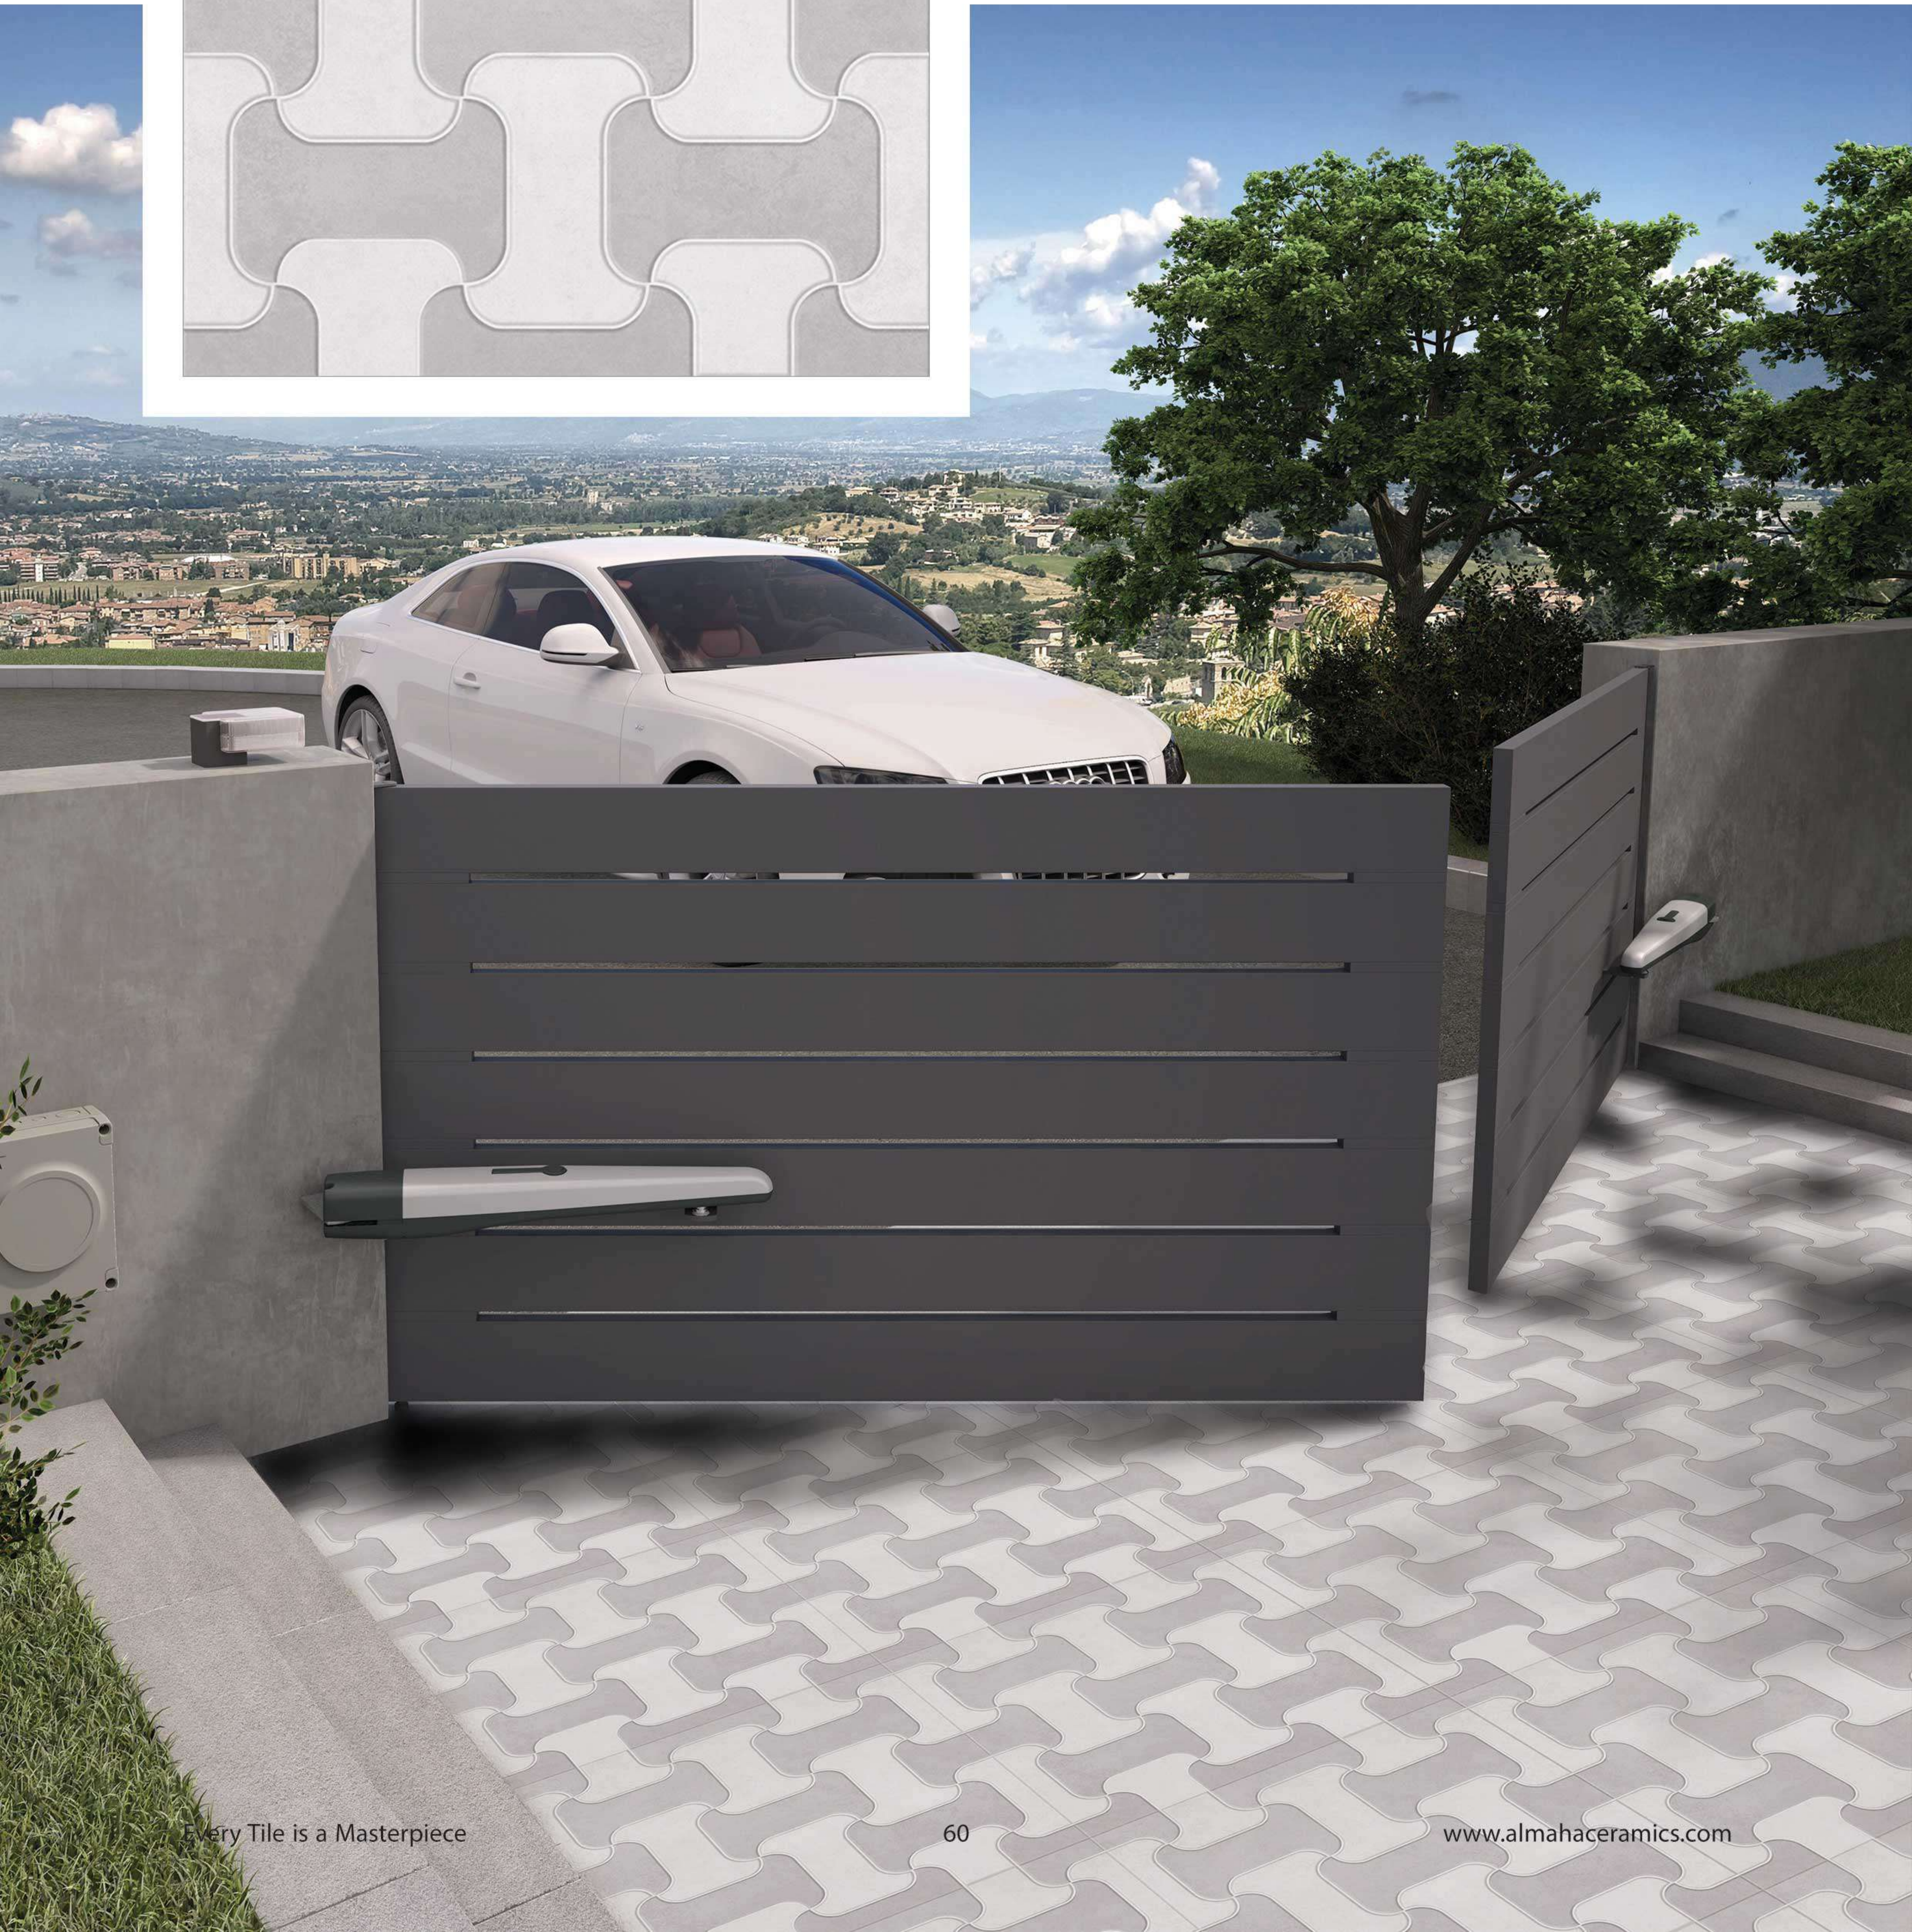

CIVIS

Grey Light Color | 50x50x1.4 cm | Matt Finish

IGNAZ

Beige Color | 50x50x1.4 cm | Matt Finish | 4Faces

IGNAZ

Grey Color | 50x50x1.4 cm | Matt Finish | 4Faces

INVERT

Grey Color | 50x50x1.4 cm | Matt Finish