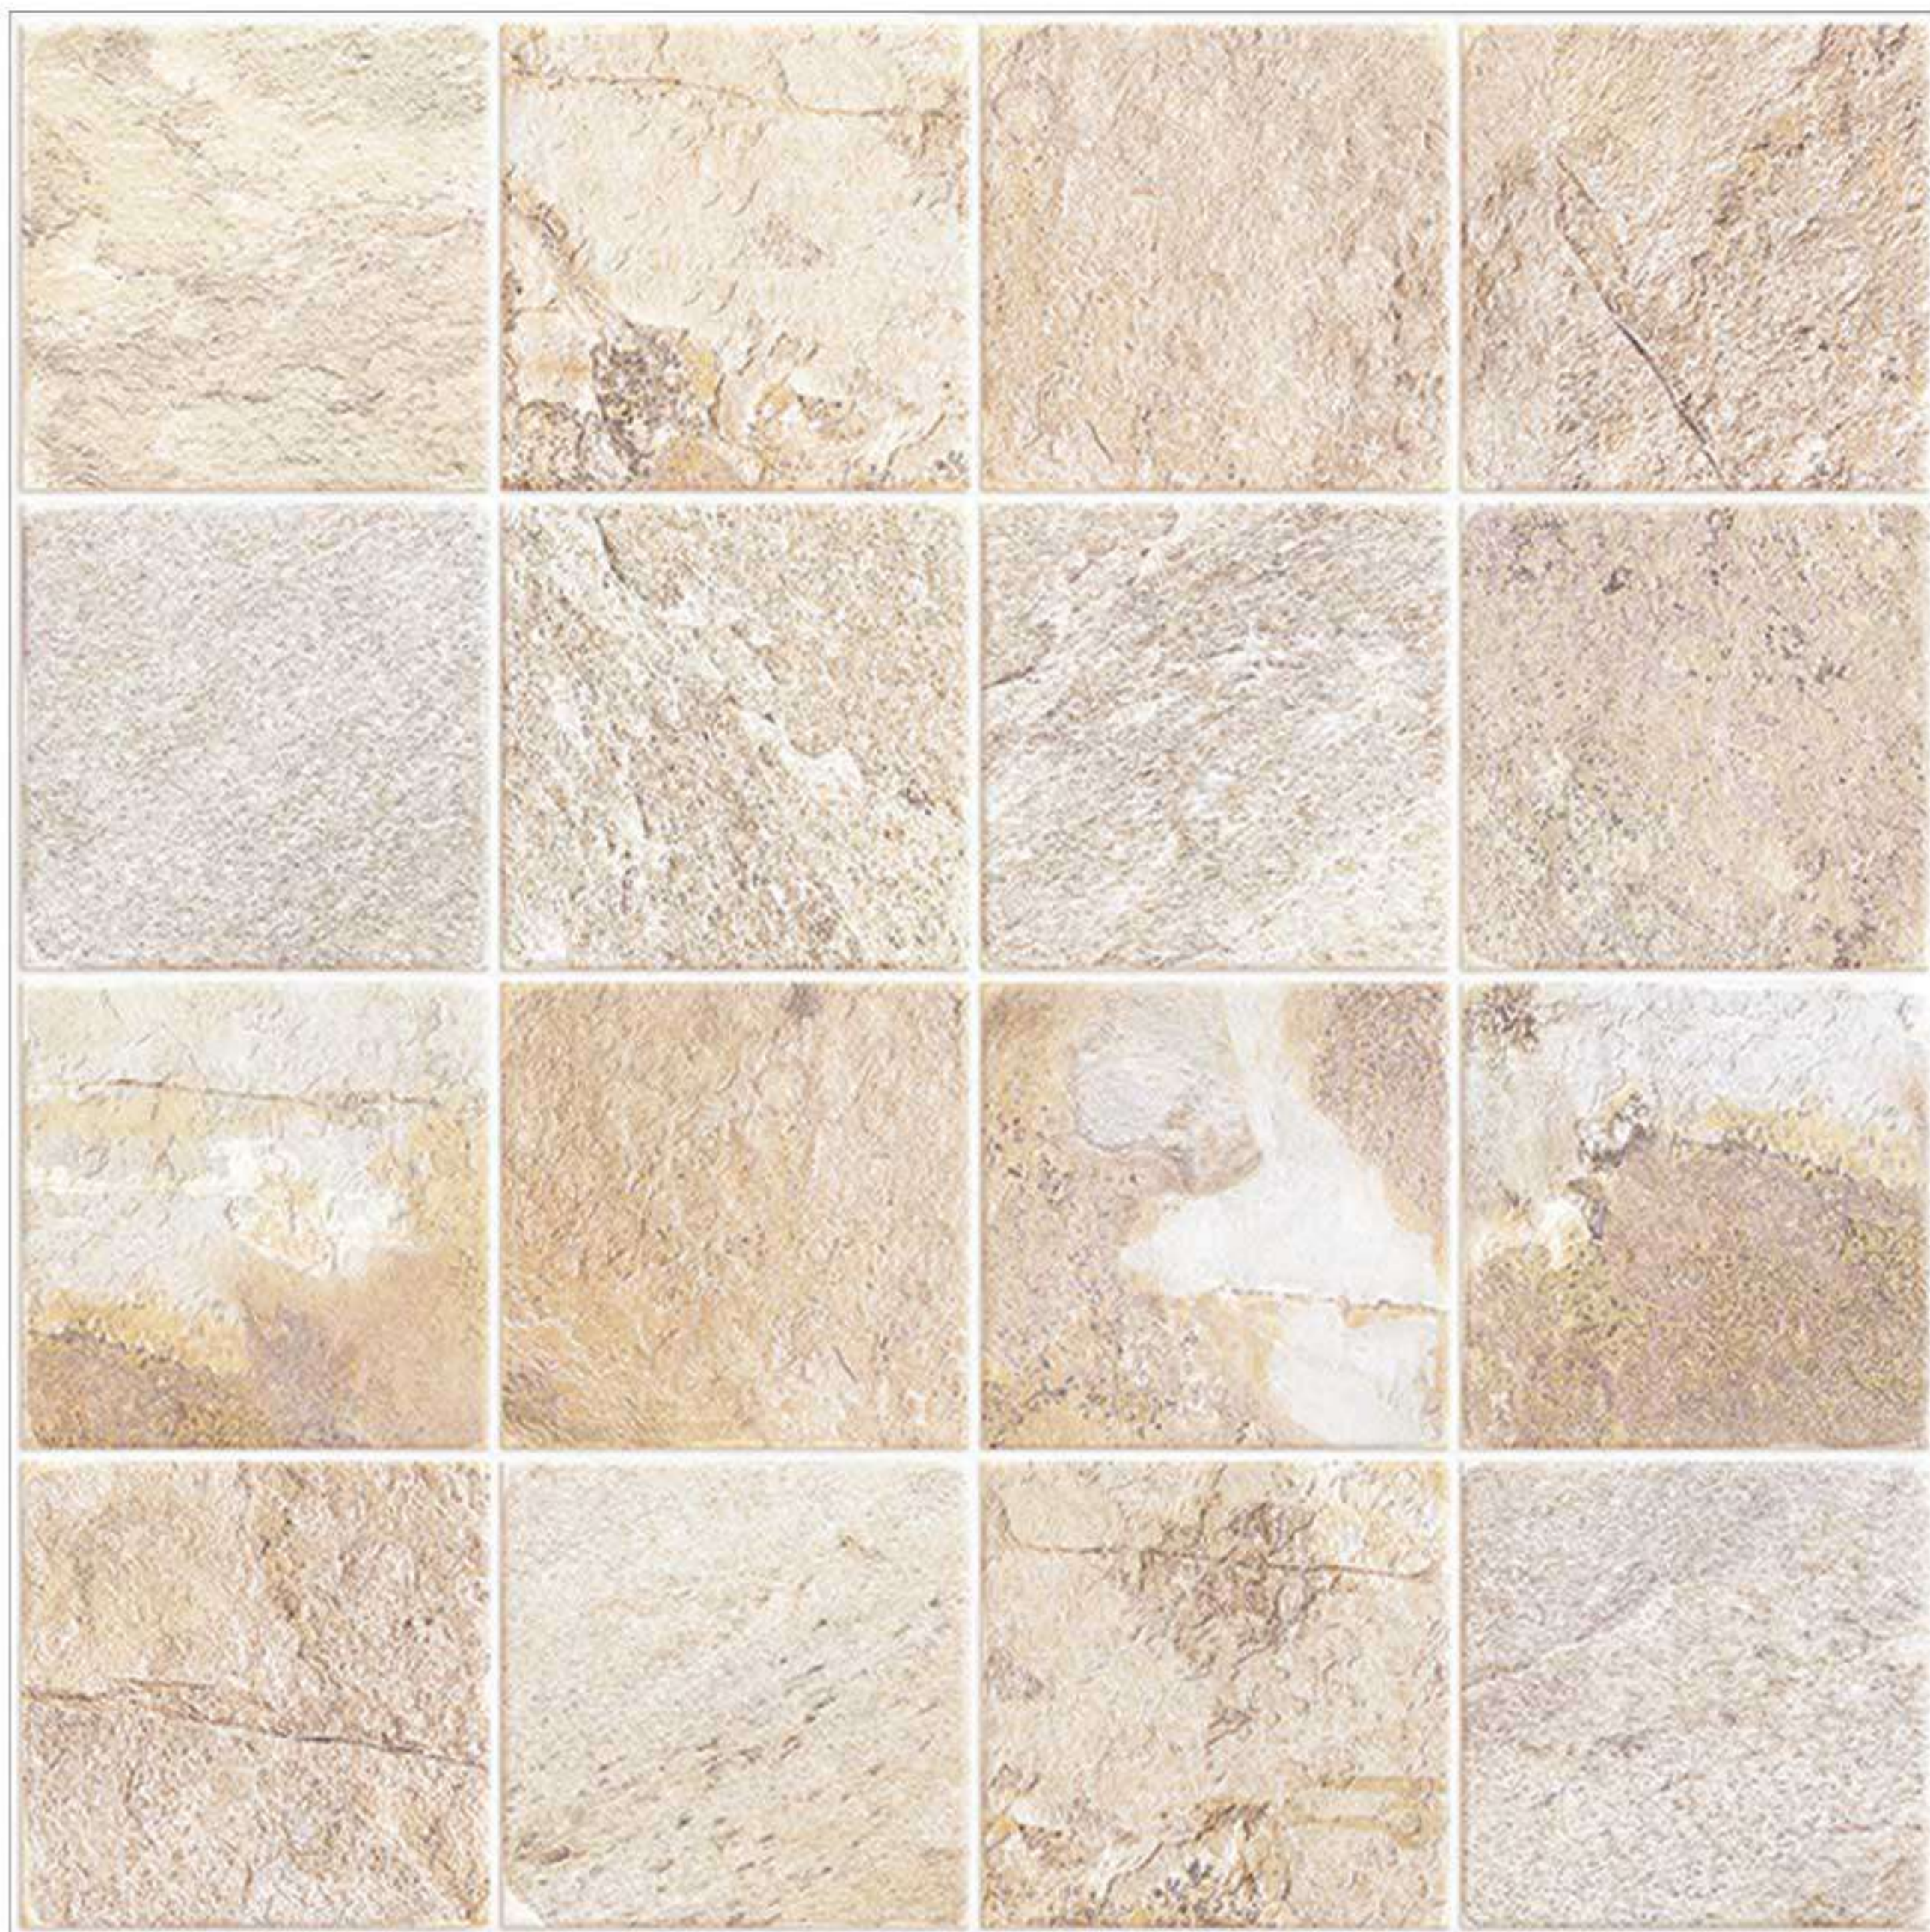

MENHIR

Brown Color | 50x50x1.4 cm | Matt Finish