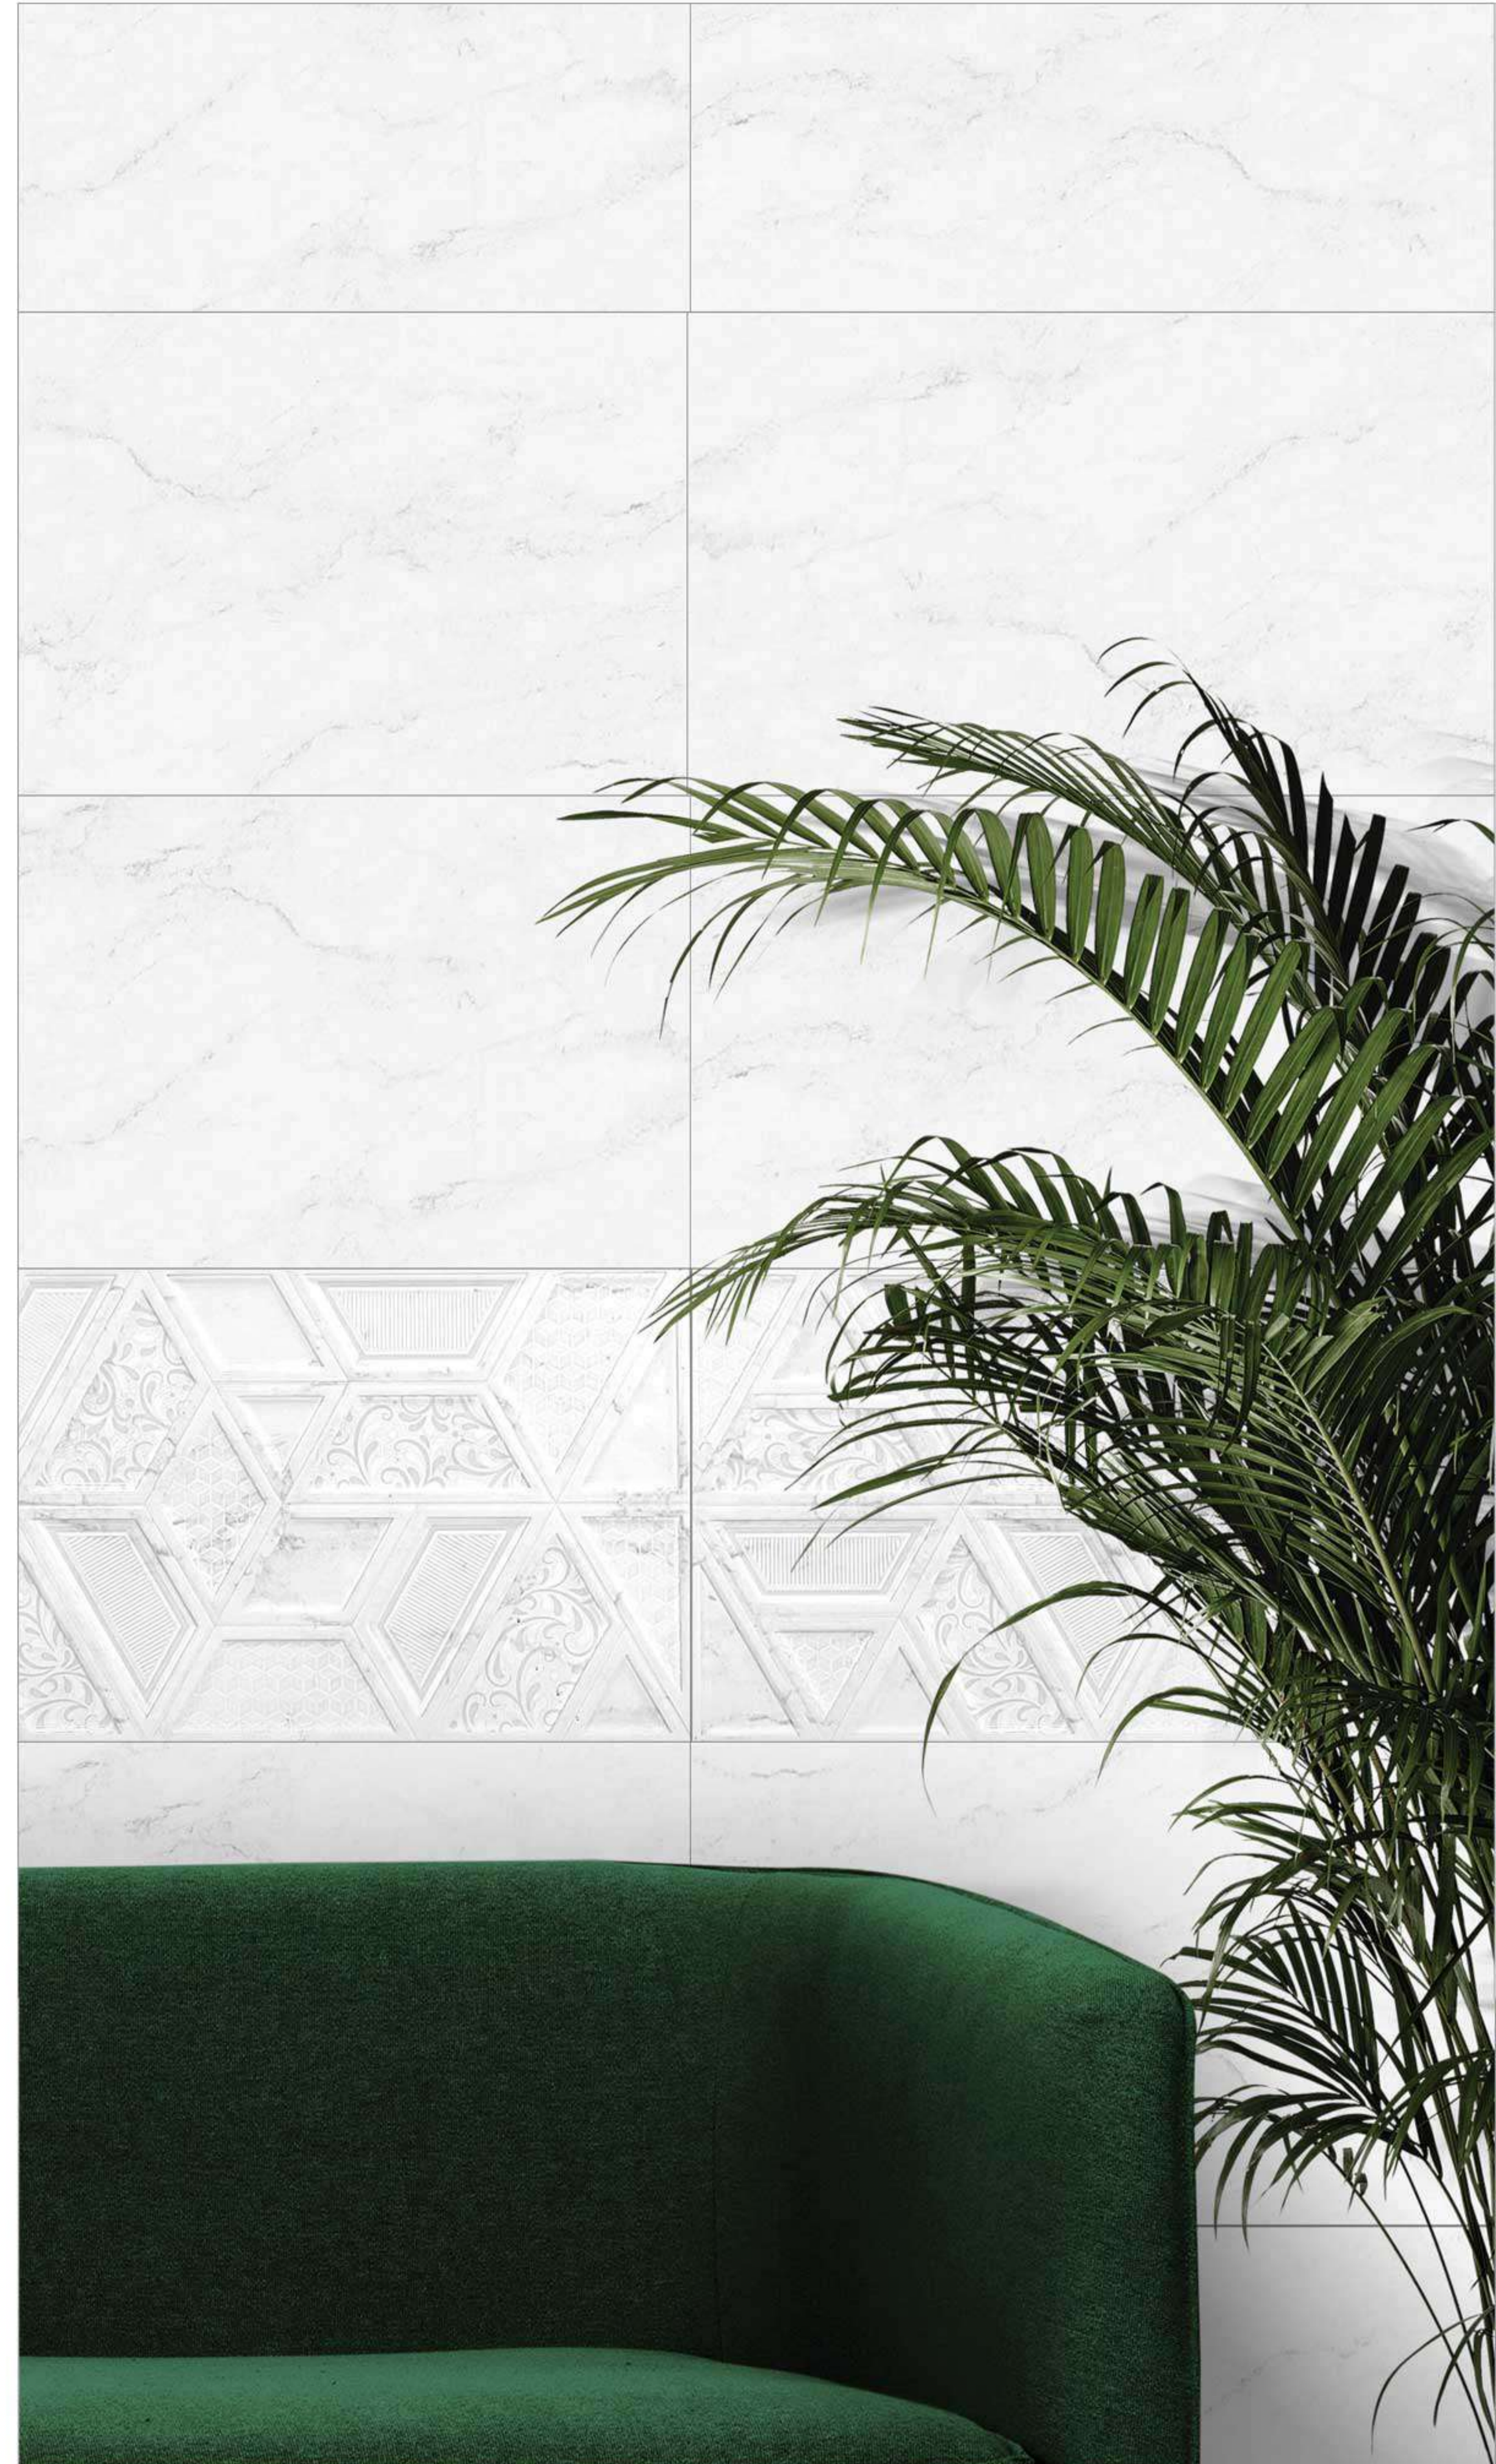

NAZ

30x60 + 30x30 cm Ceramic Tiles | Glossy Finish

Color: Grey | Faces: 4 + Decor