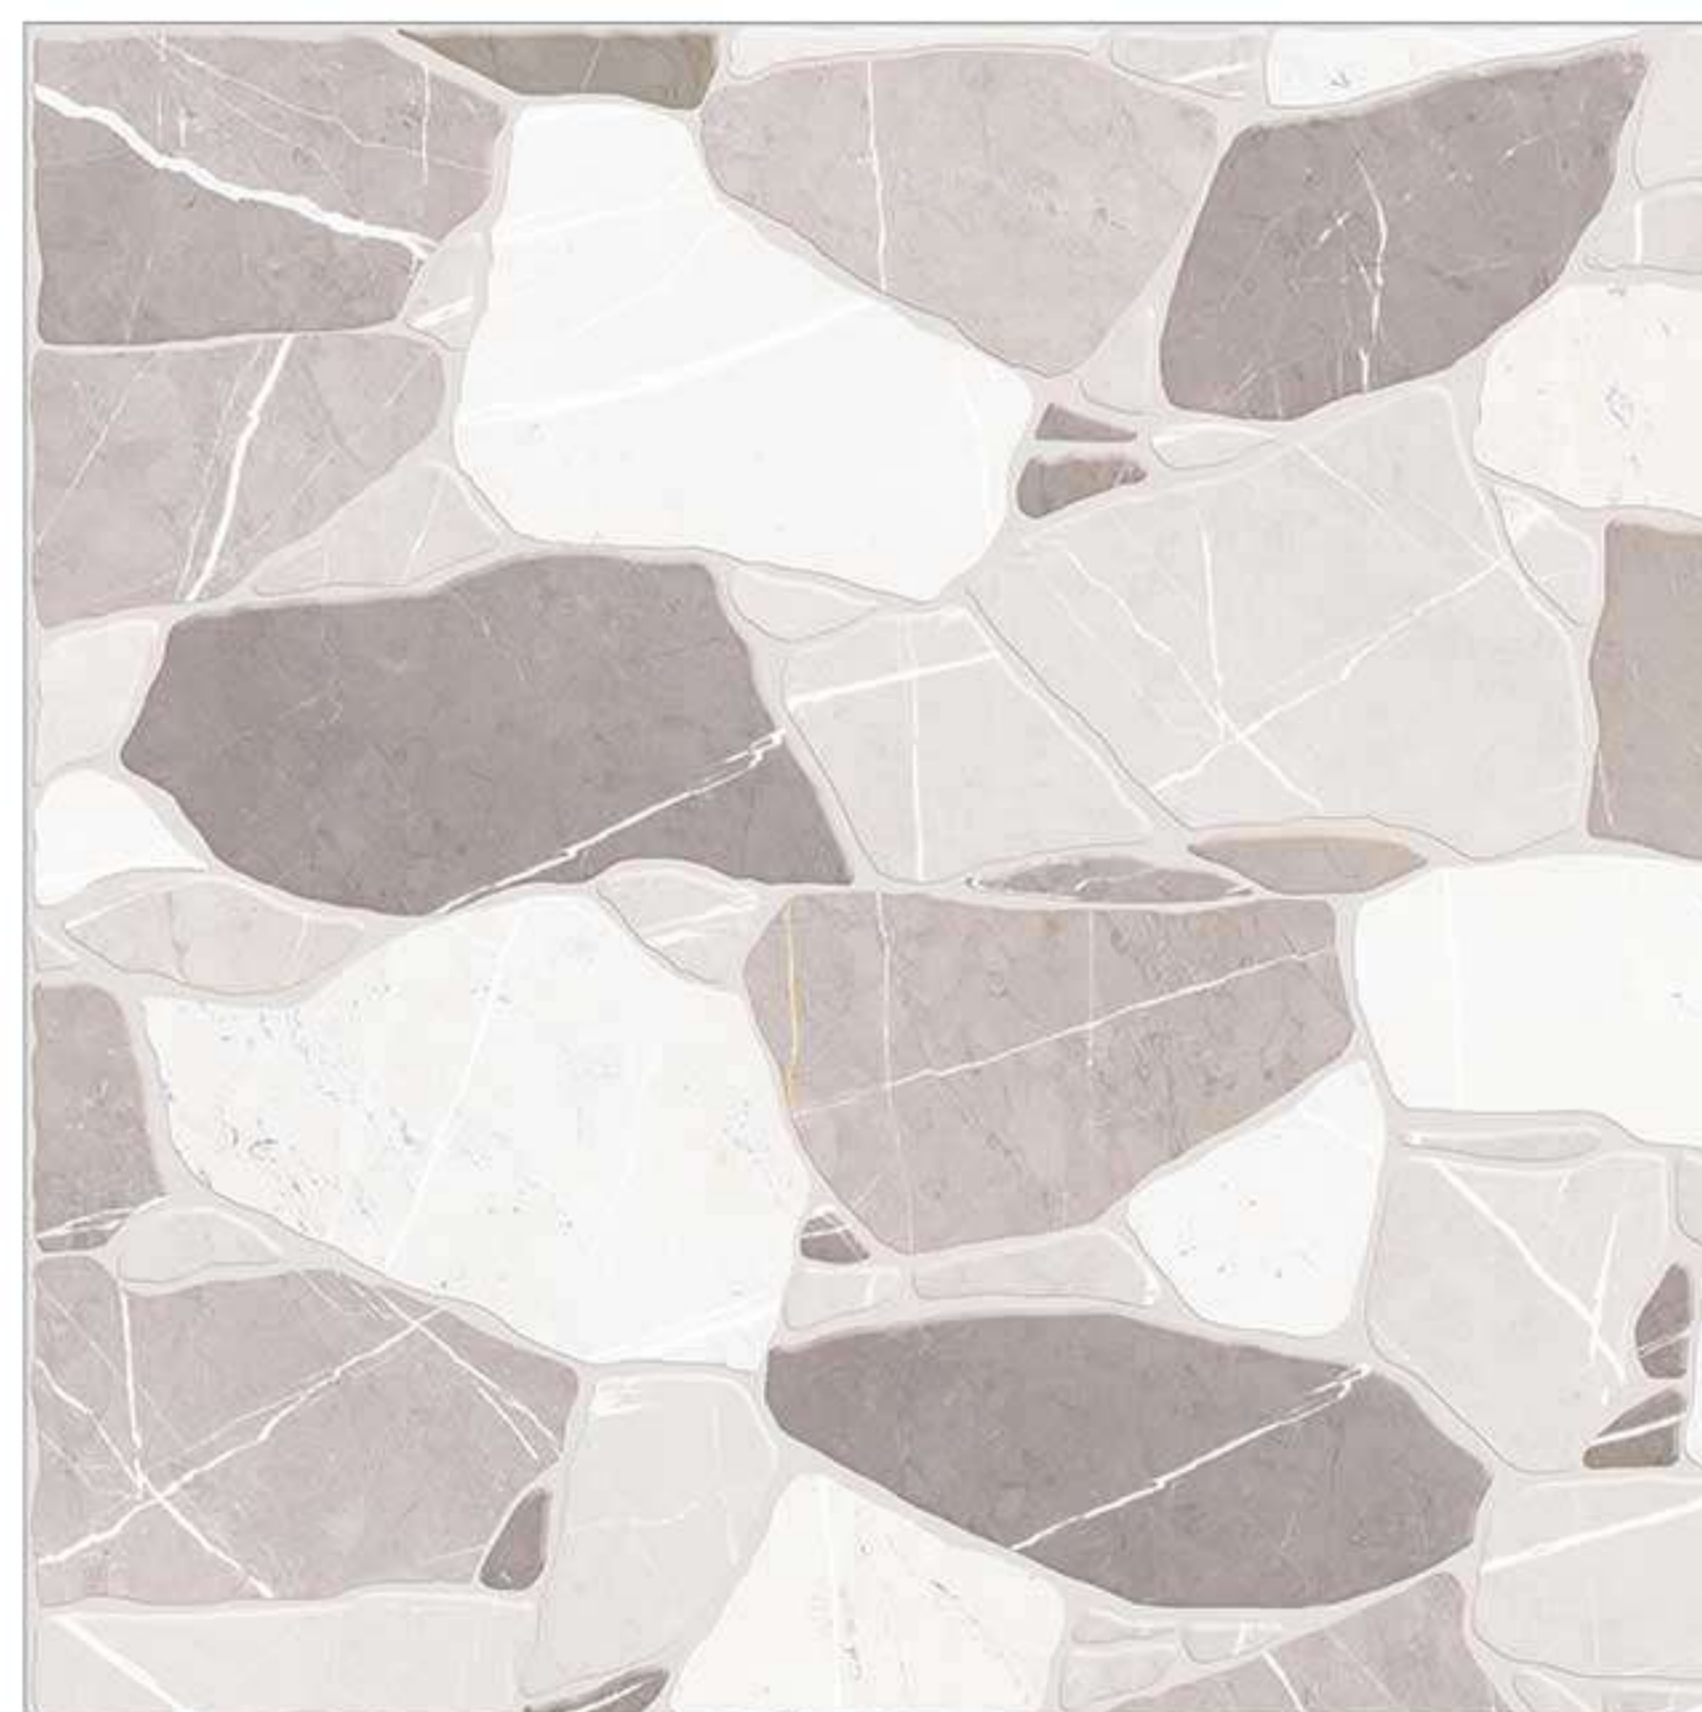

ANTIQ
White | 4 Faces

ALIX
Beige

ALIX
Grey Dark

ALIX
Grey Light

ALUNA
Grey Light

ALUNA
White

ASHWOOD
White

THICK TILES