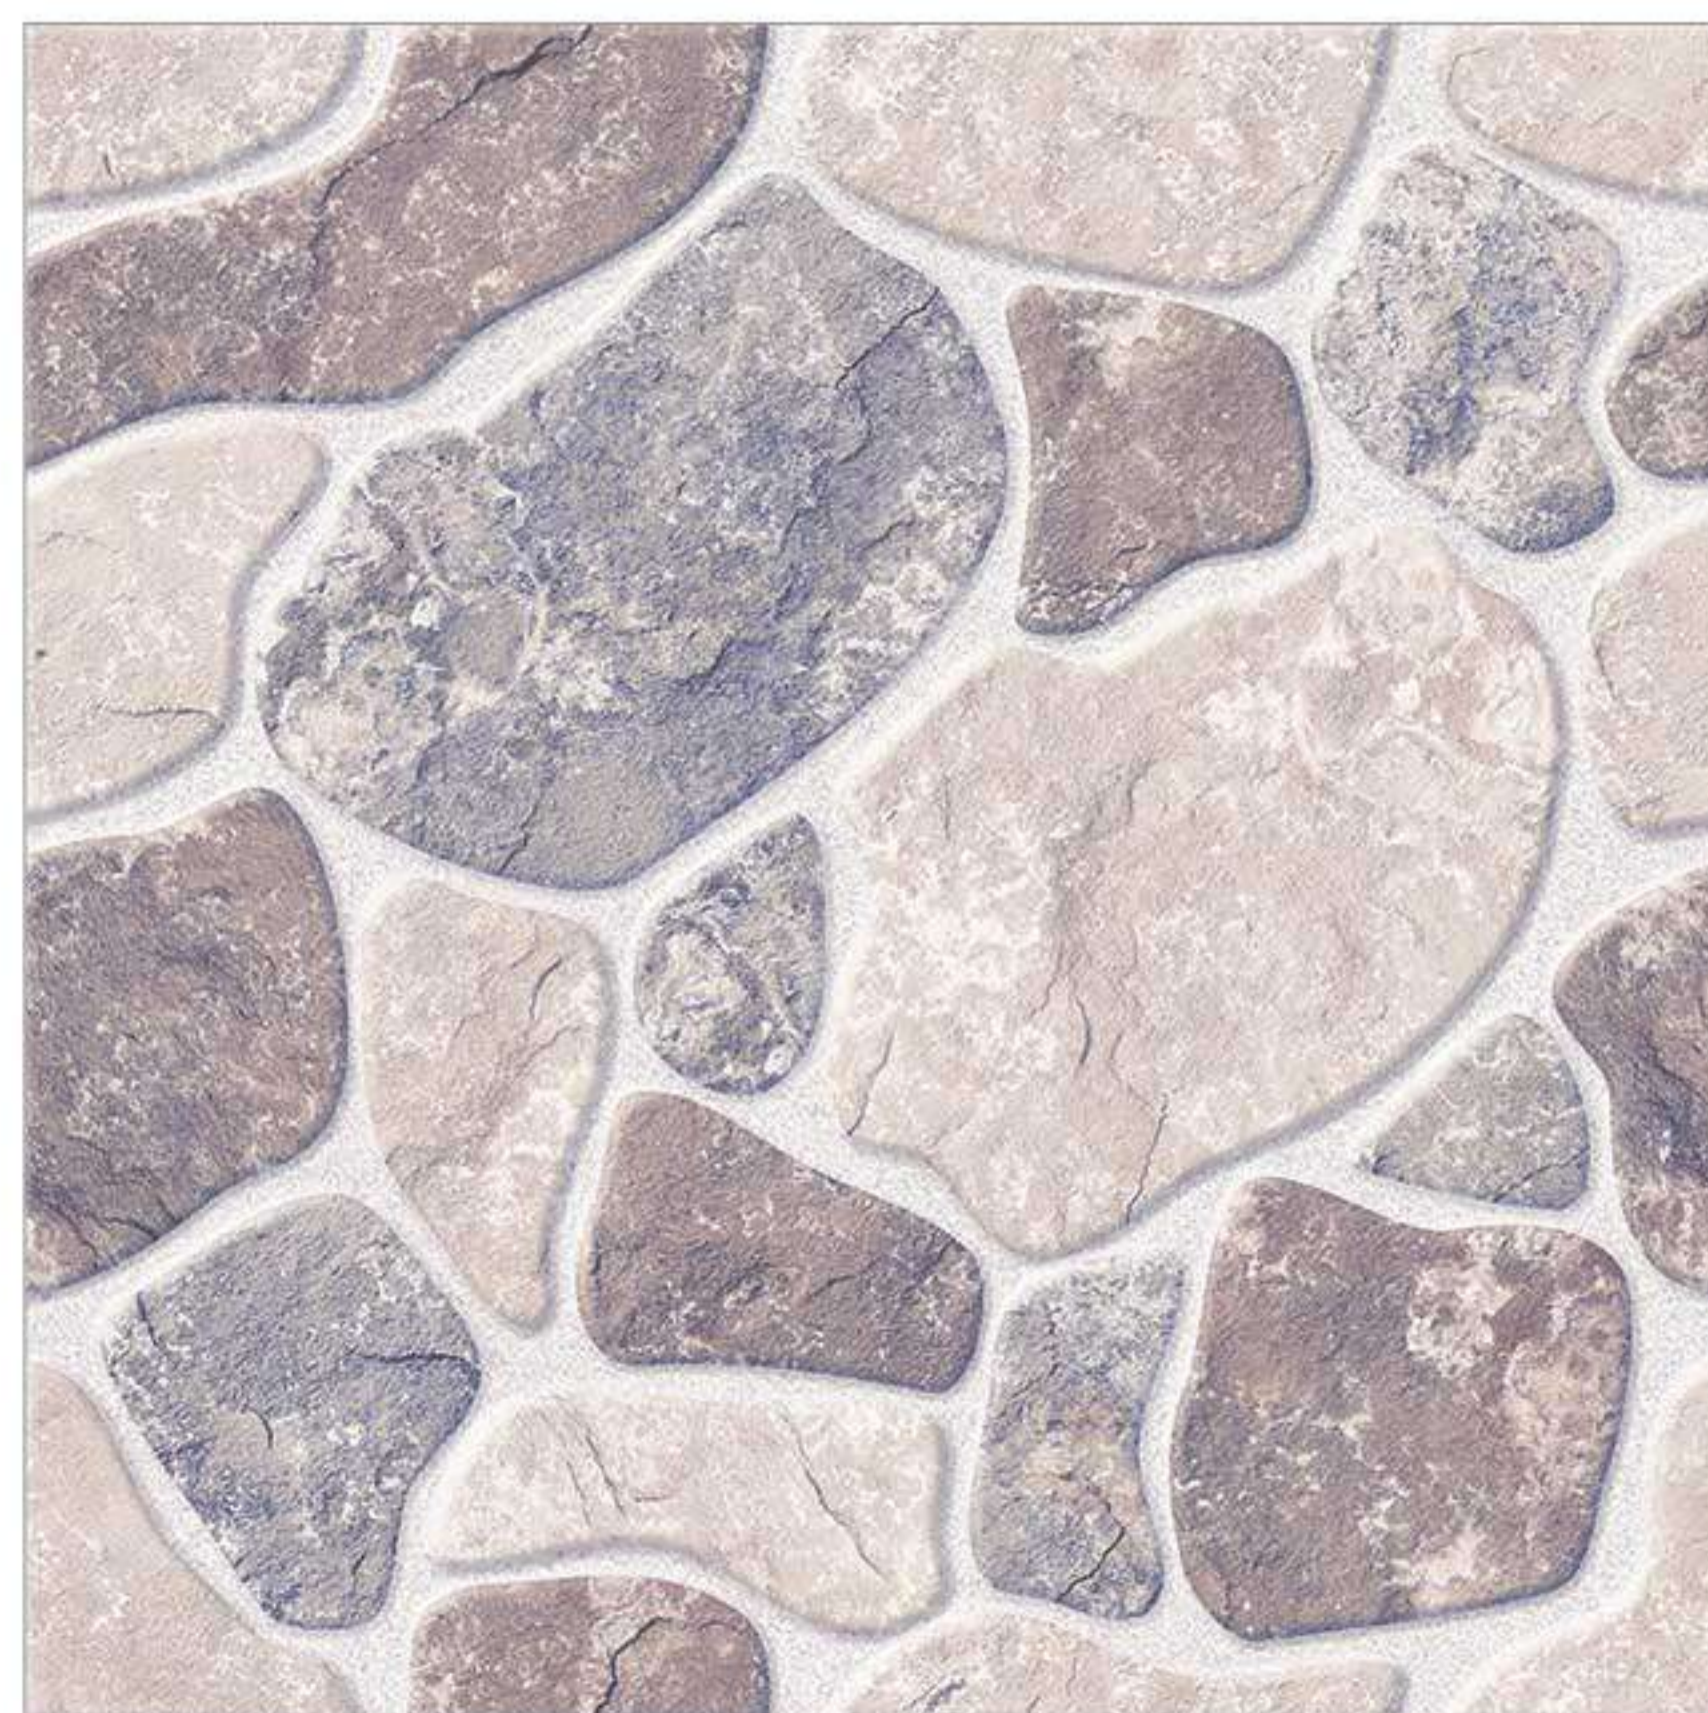

50x50x1.4 cm Ceramic Tiles | Matt Finish

REDSTONE
Grey

SEASHELL
Beige

SEASHELL
Grey

REMAL
Brown Light | 4 Faces

REMAL
Beige | 4 Faces

REMAL
White | 4 Faces

STELLAR
Grey