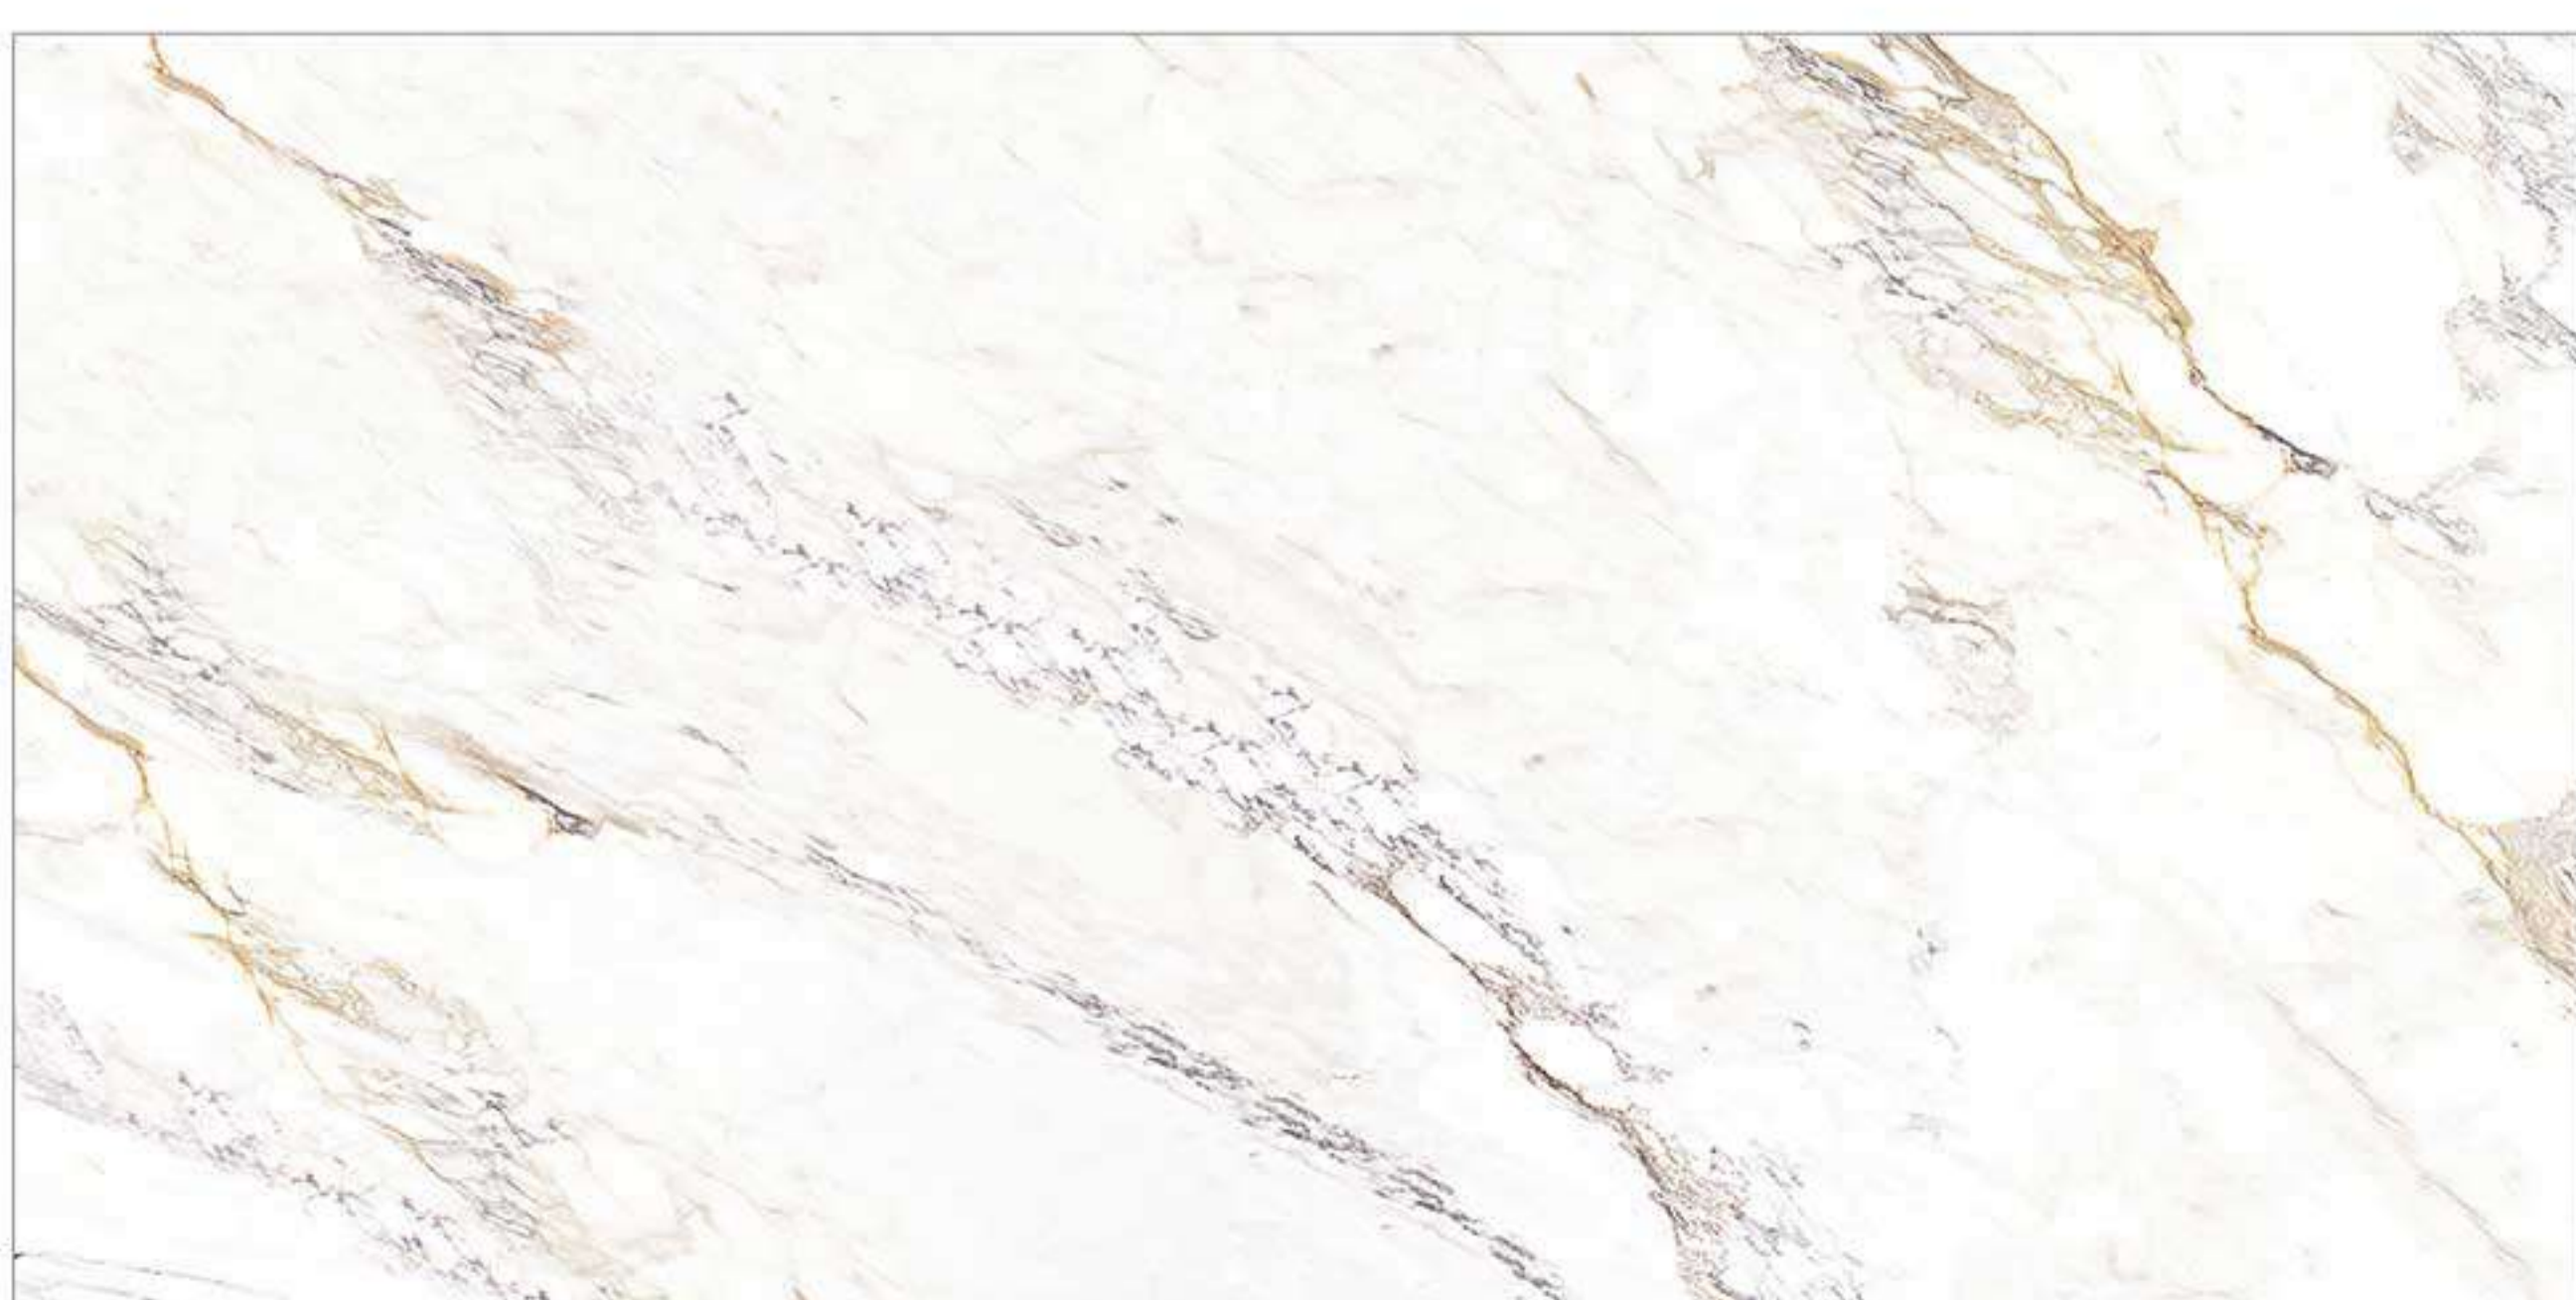

URIZA

30x60 + 30x30 cm Ceramic Tiles | Glossy Finish

Color: White | Faces: 4 + Decor