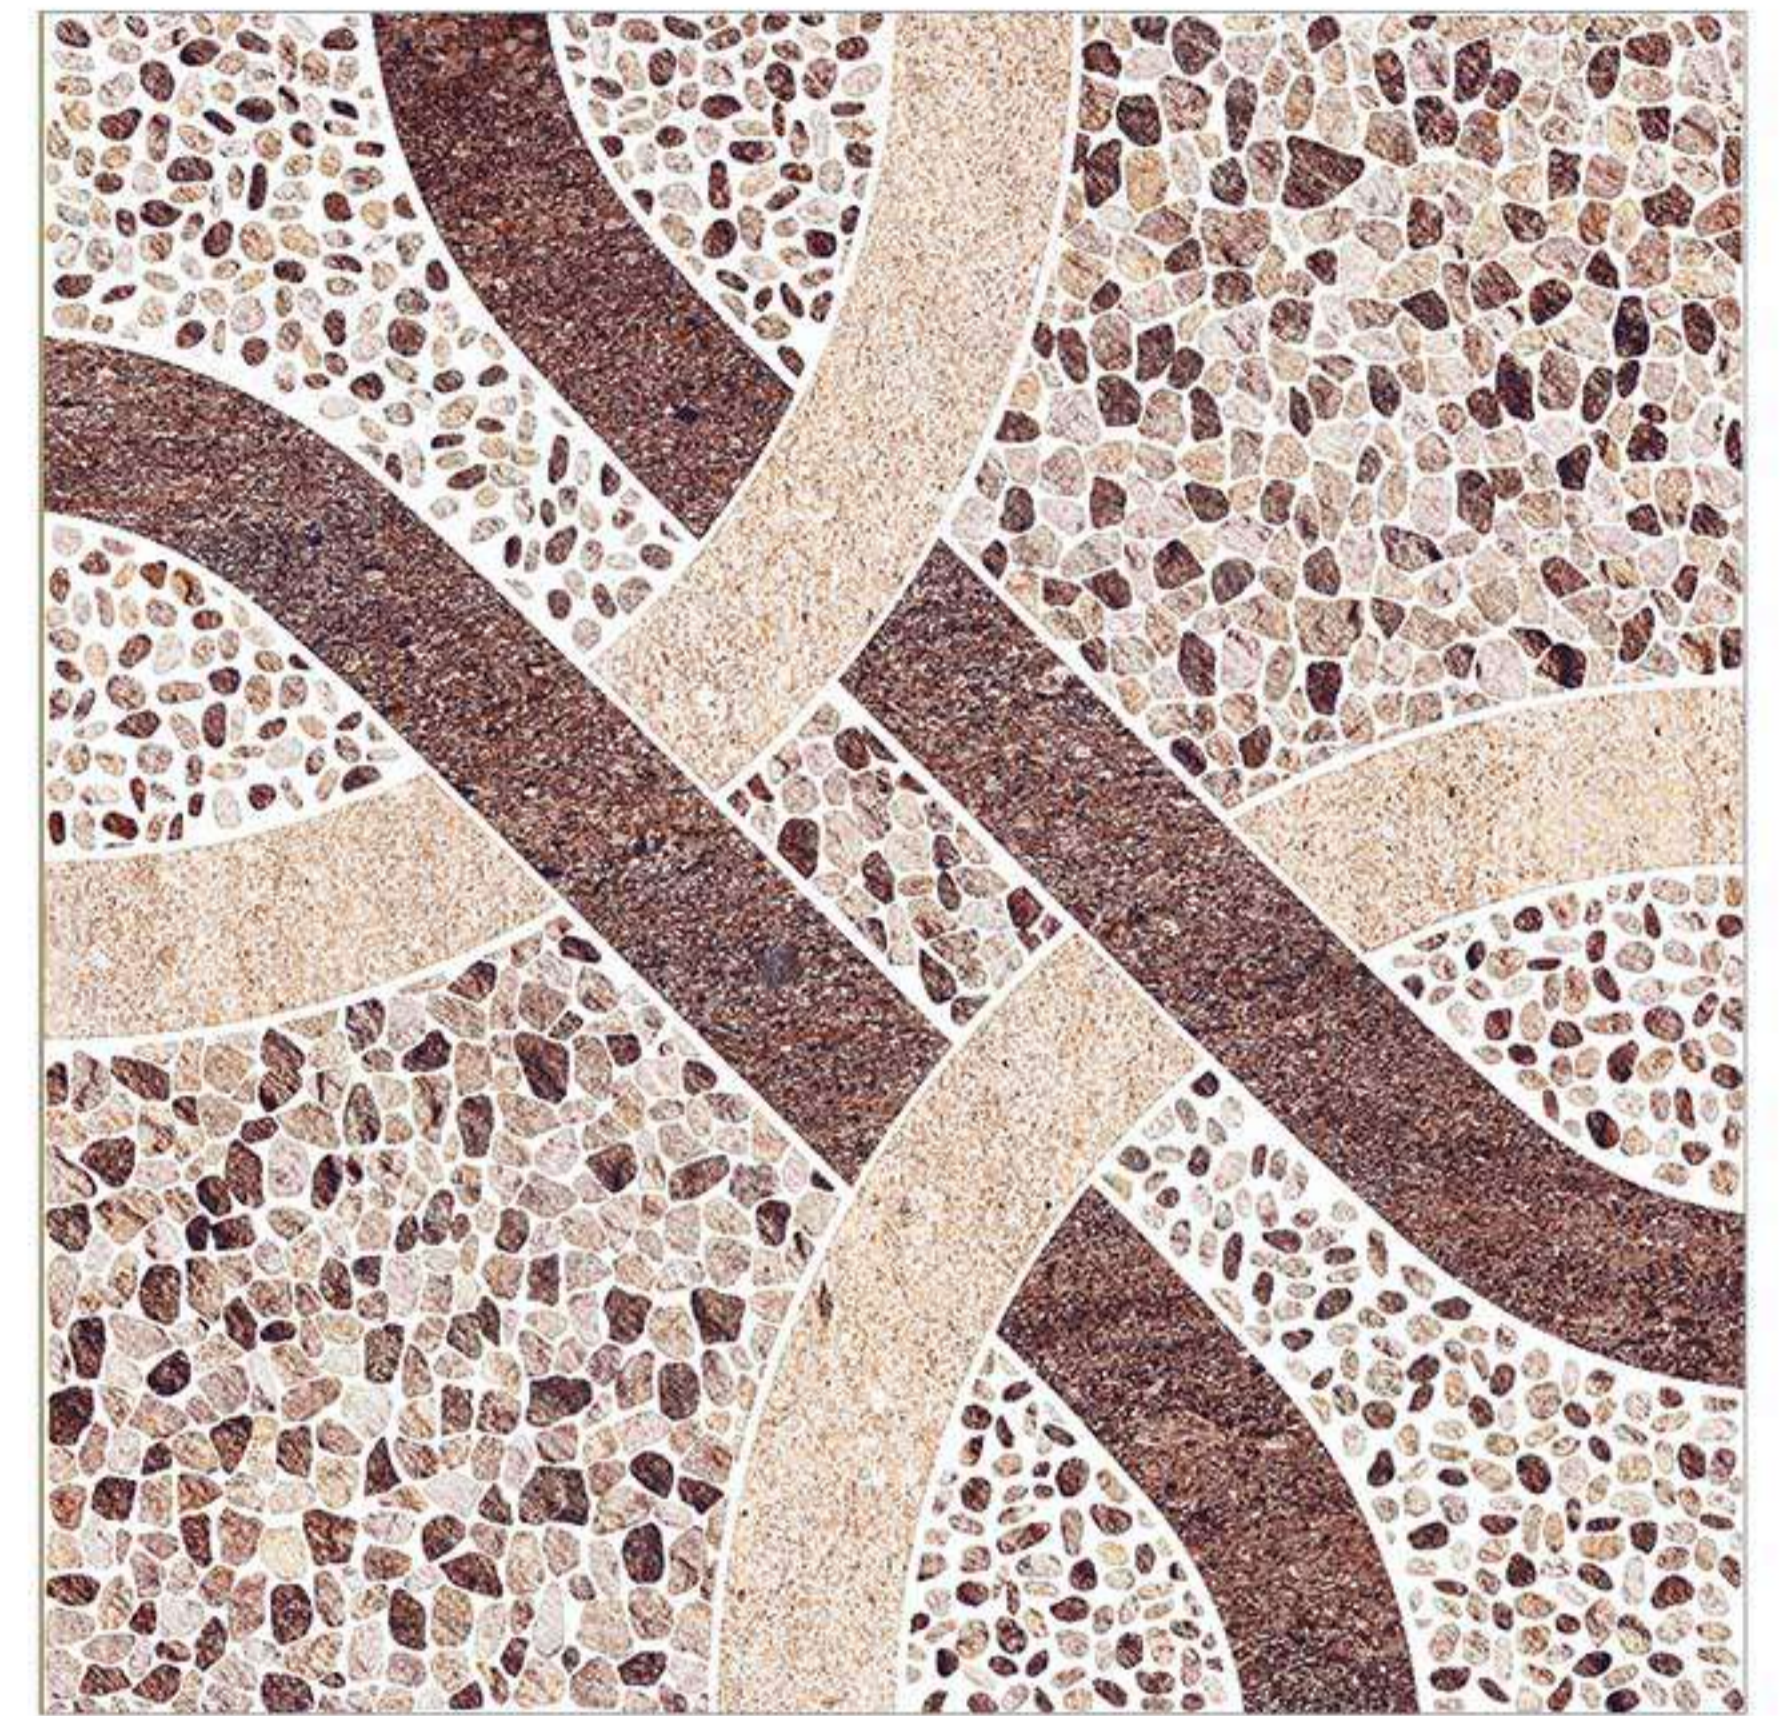

FARO
Grey Light

FARO
White

INTRO
Ivory

THICK TILES

50x50x1.4 cm Ceramic Tiles | Matt Finish

GEMINI
Brown

GEMINI
Grey

GEMINI
Coffee Brown