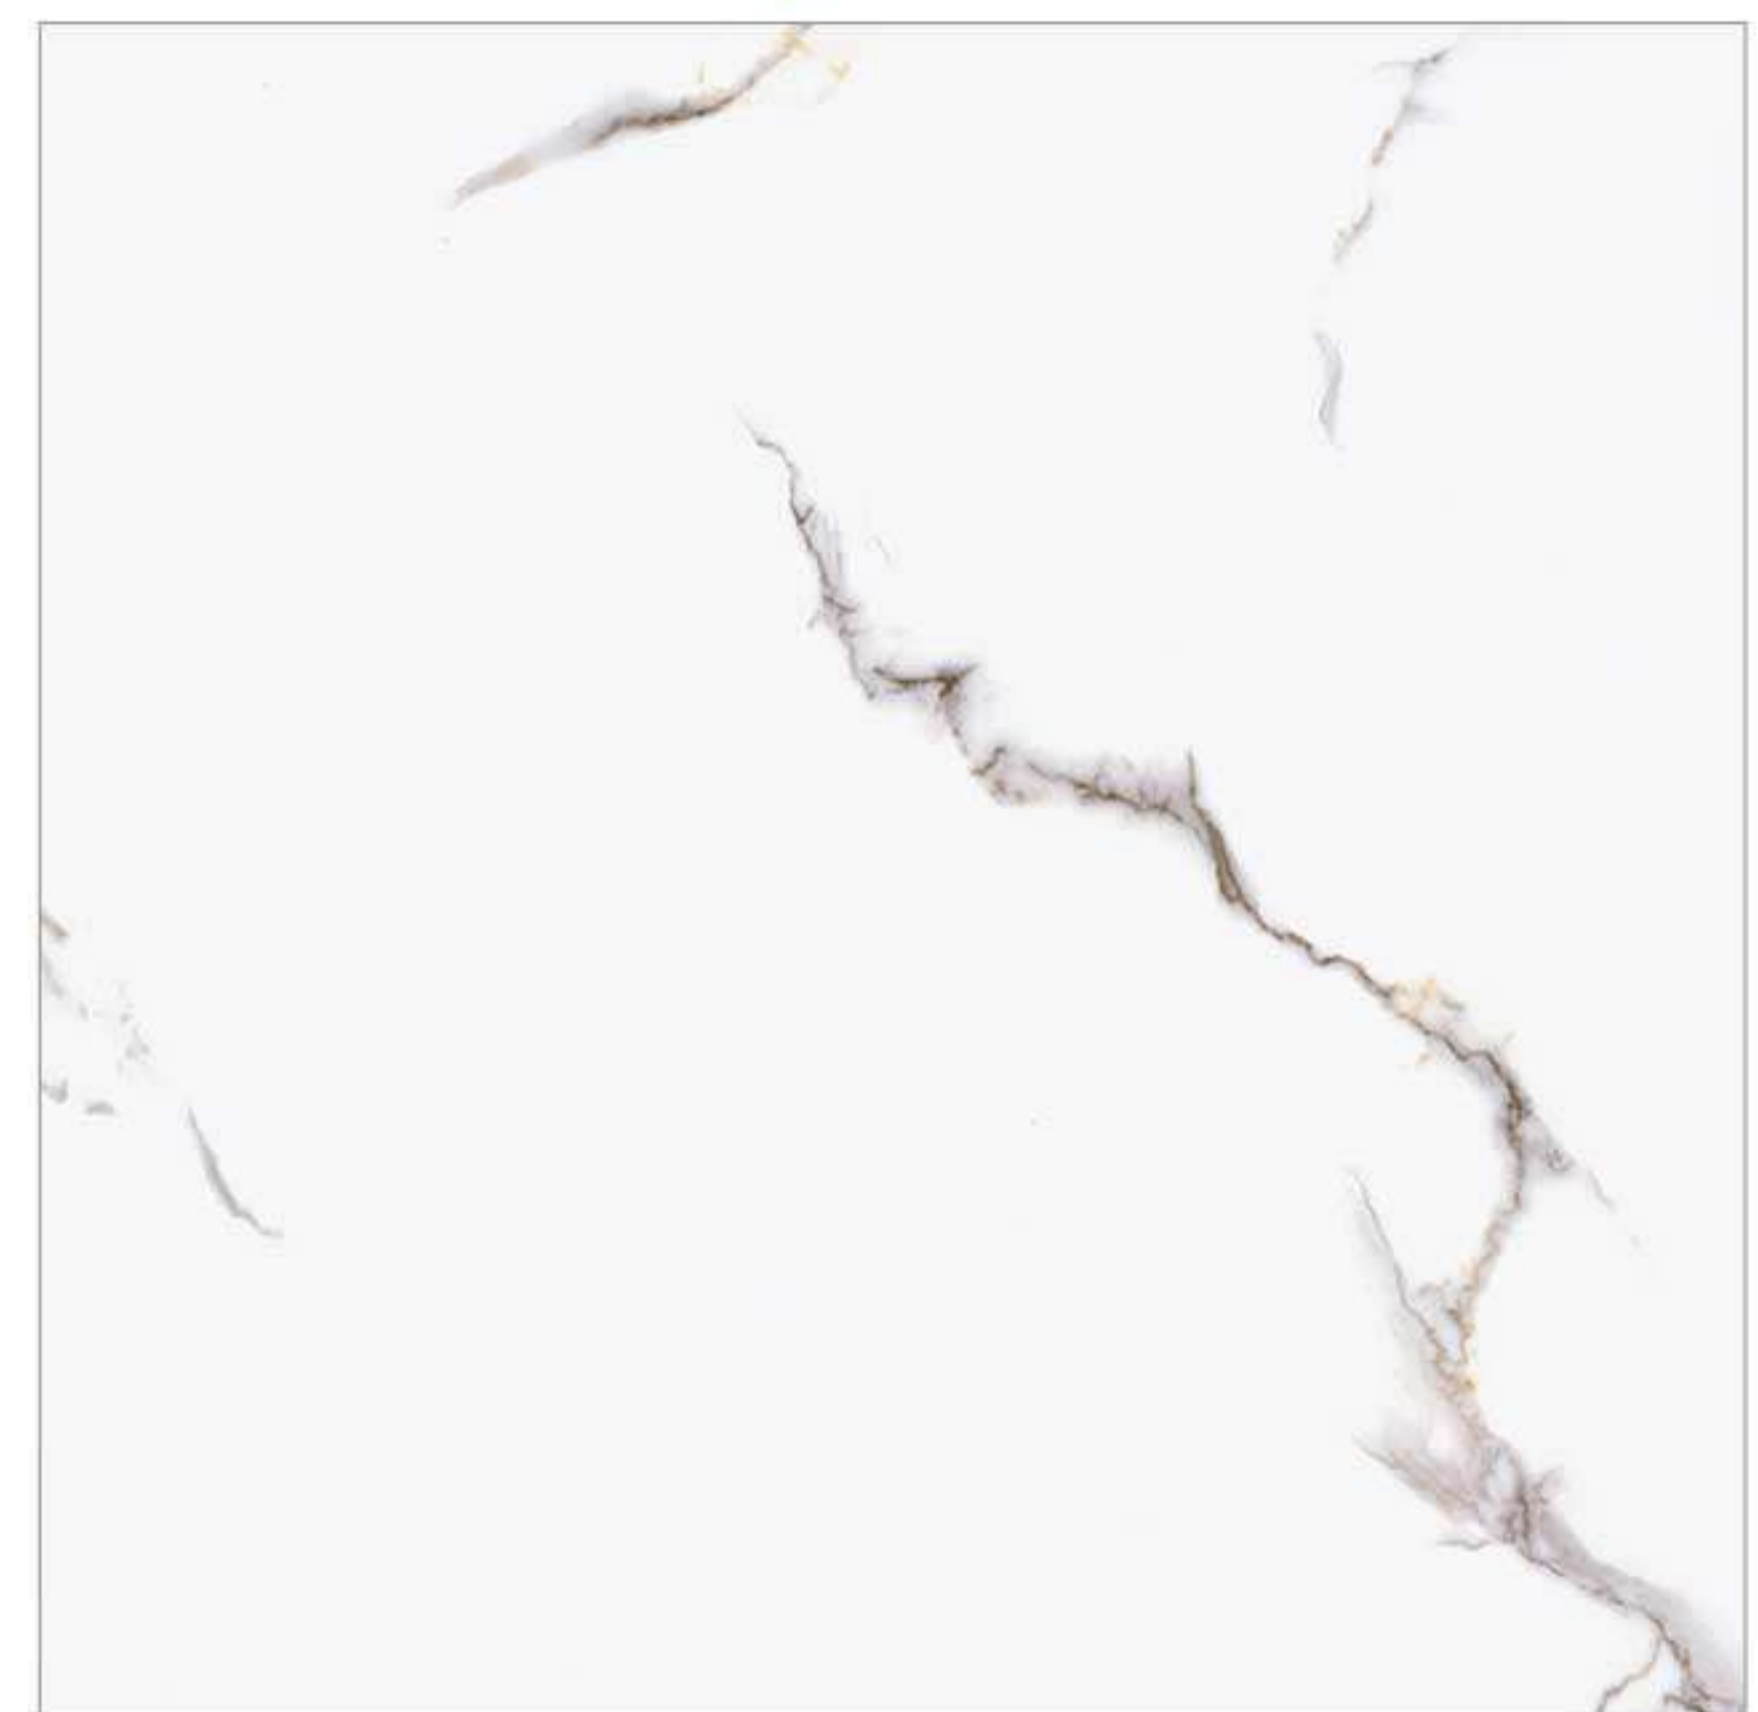

AKROS
Grey Light | Glossy