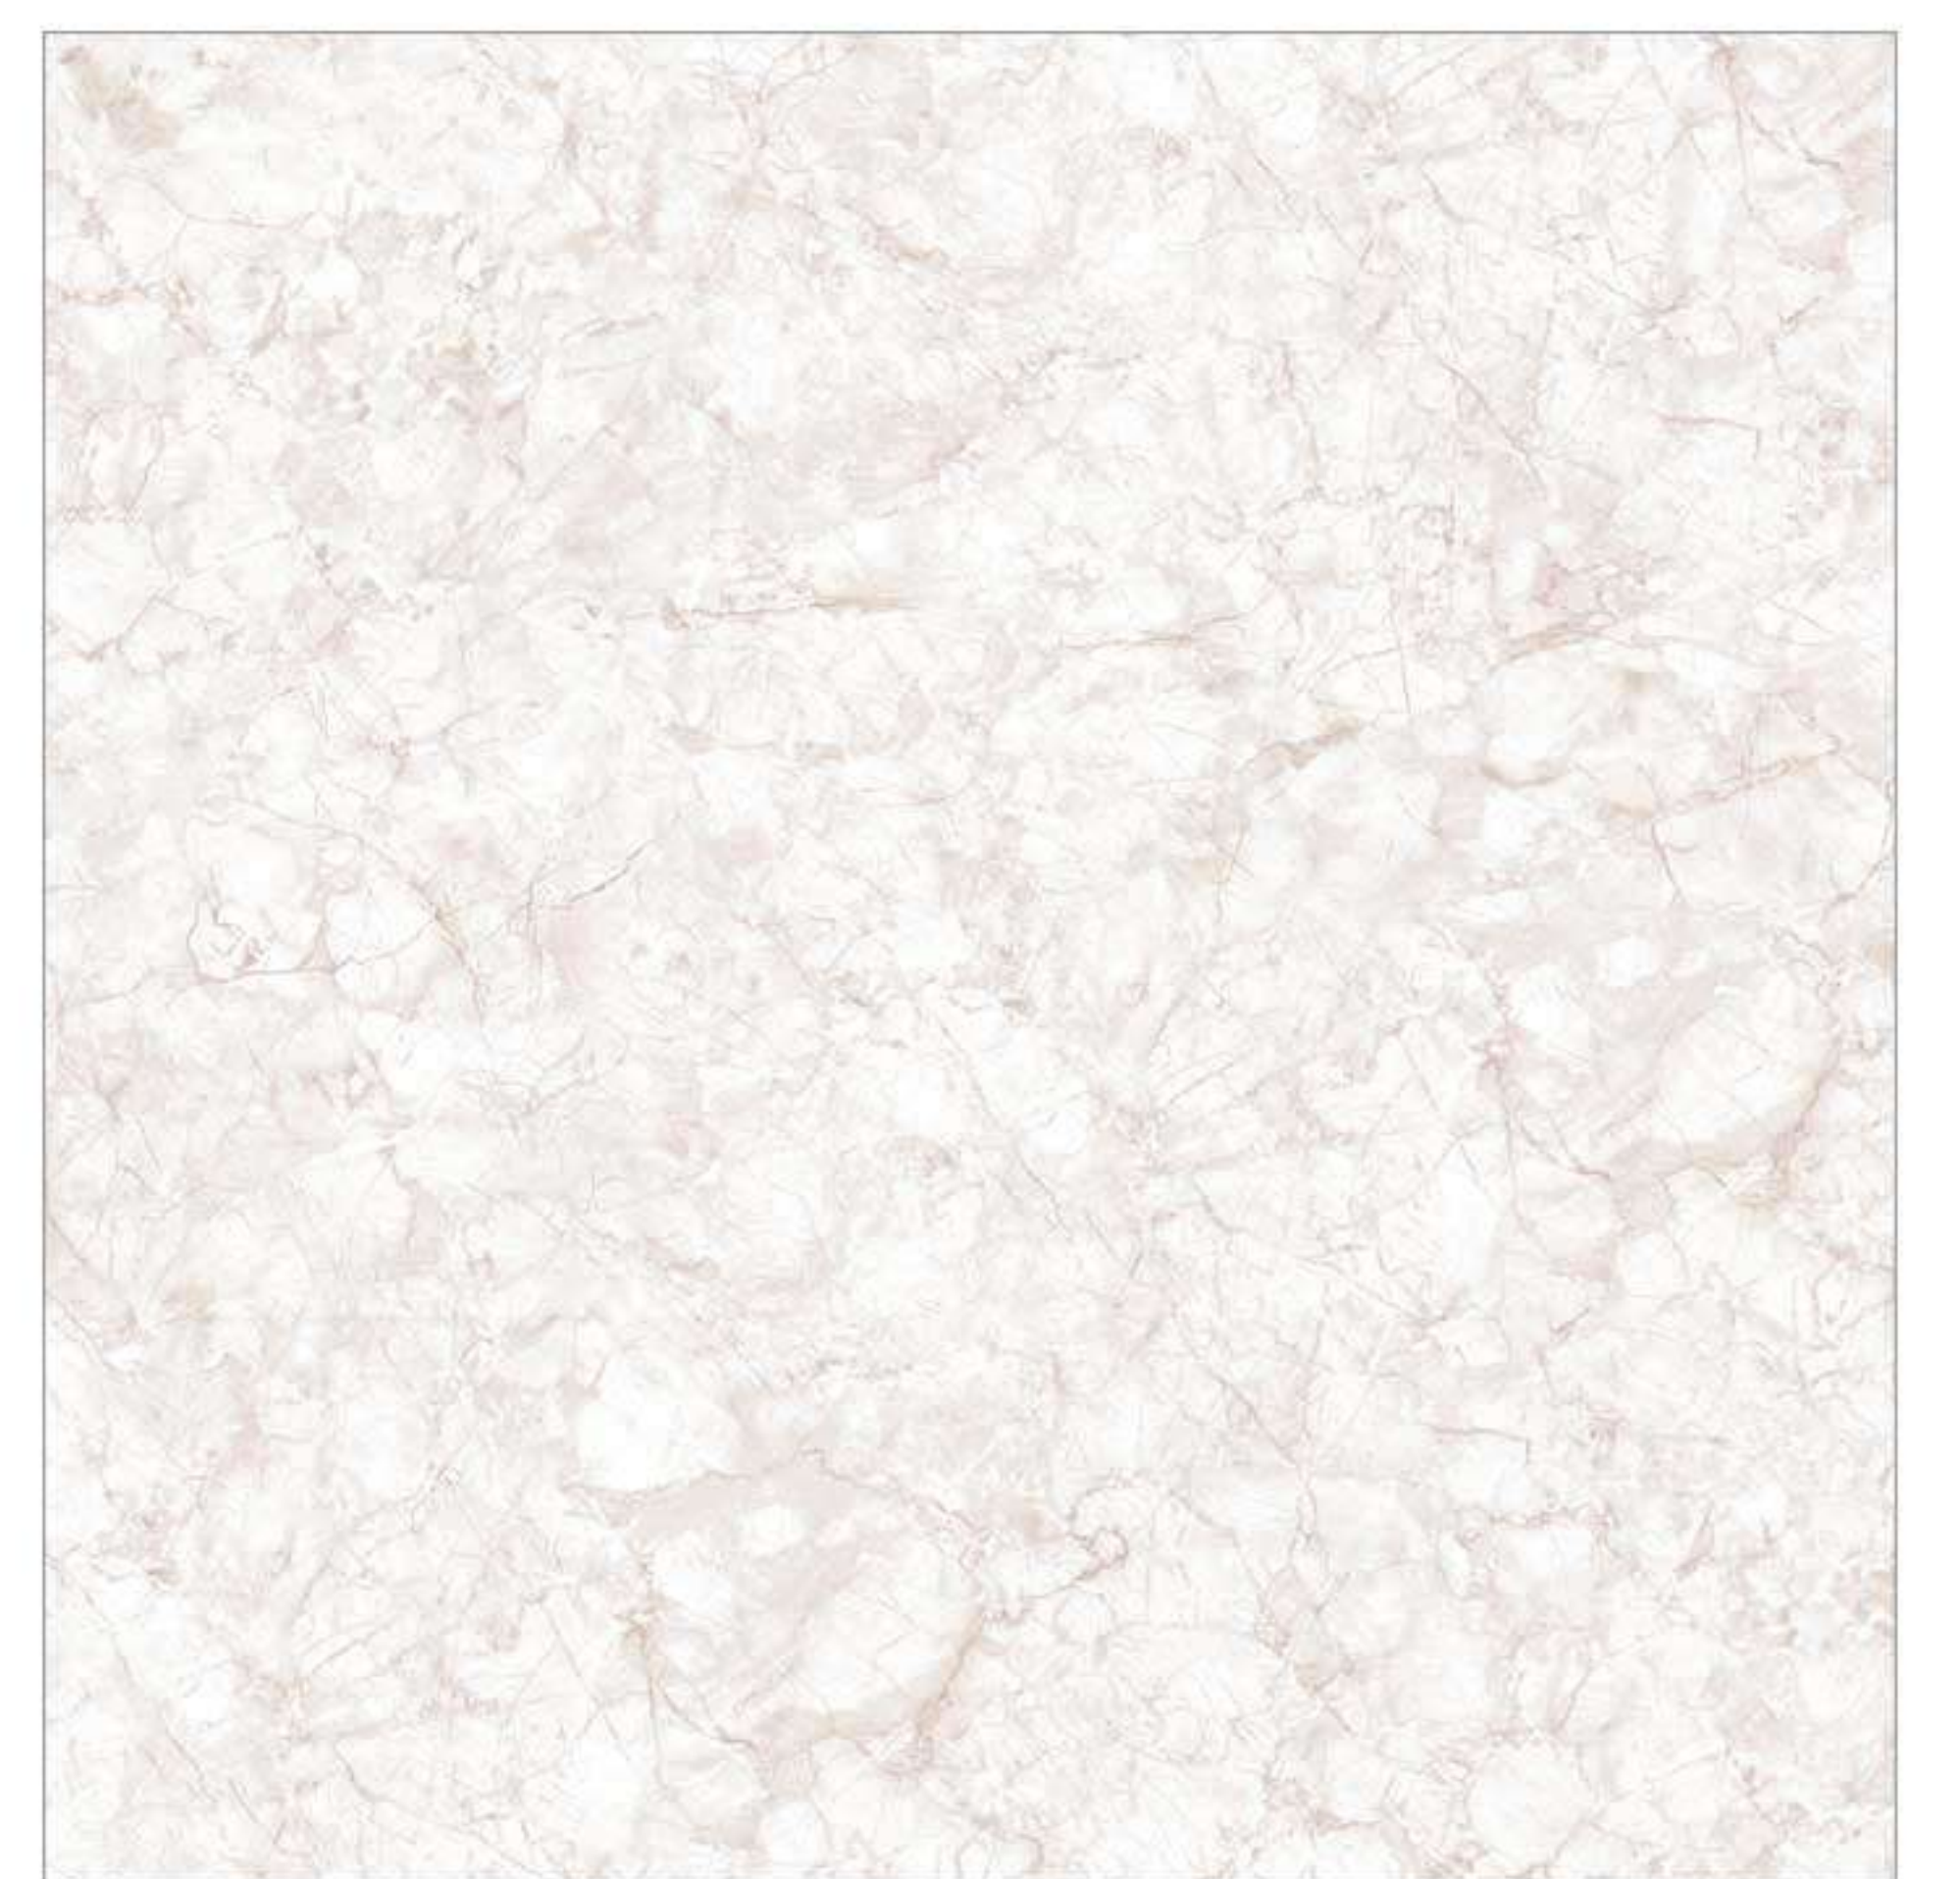

WHITE

MATT / GLOSSY