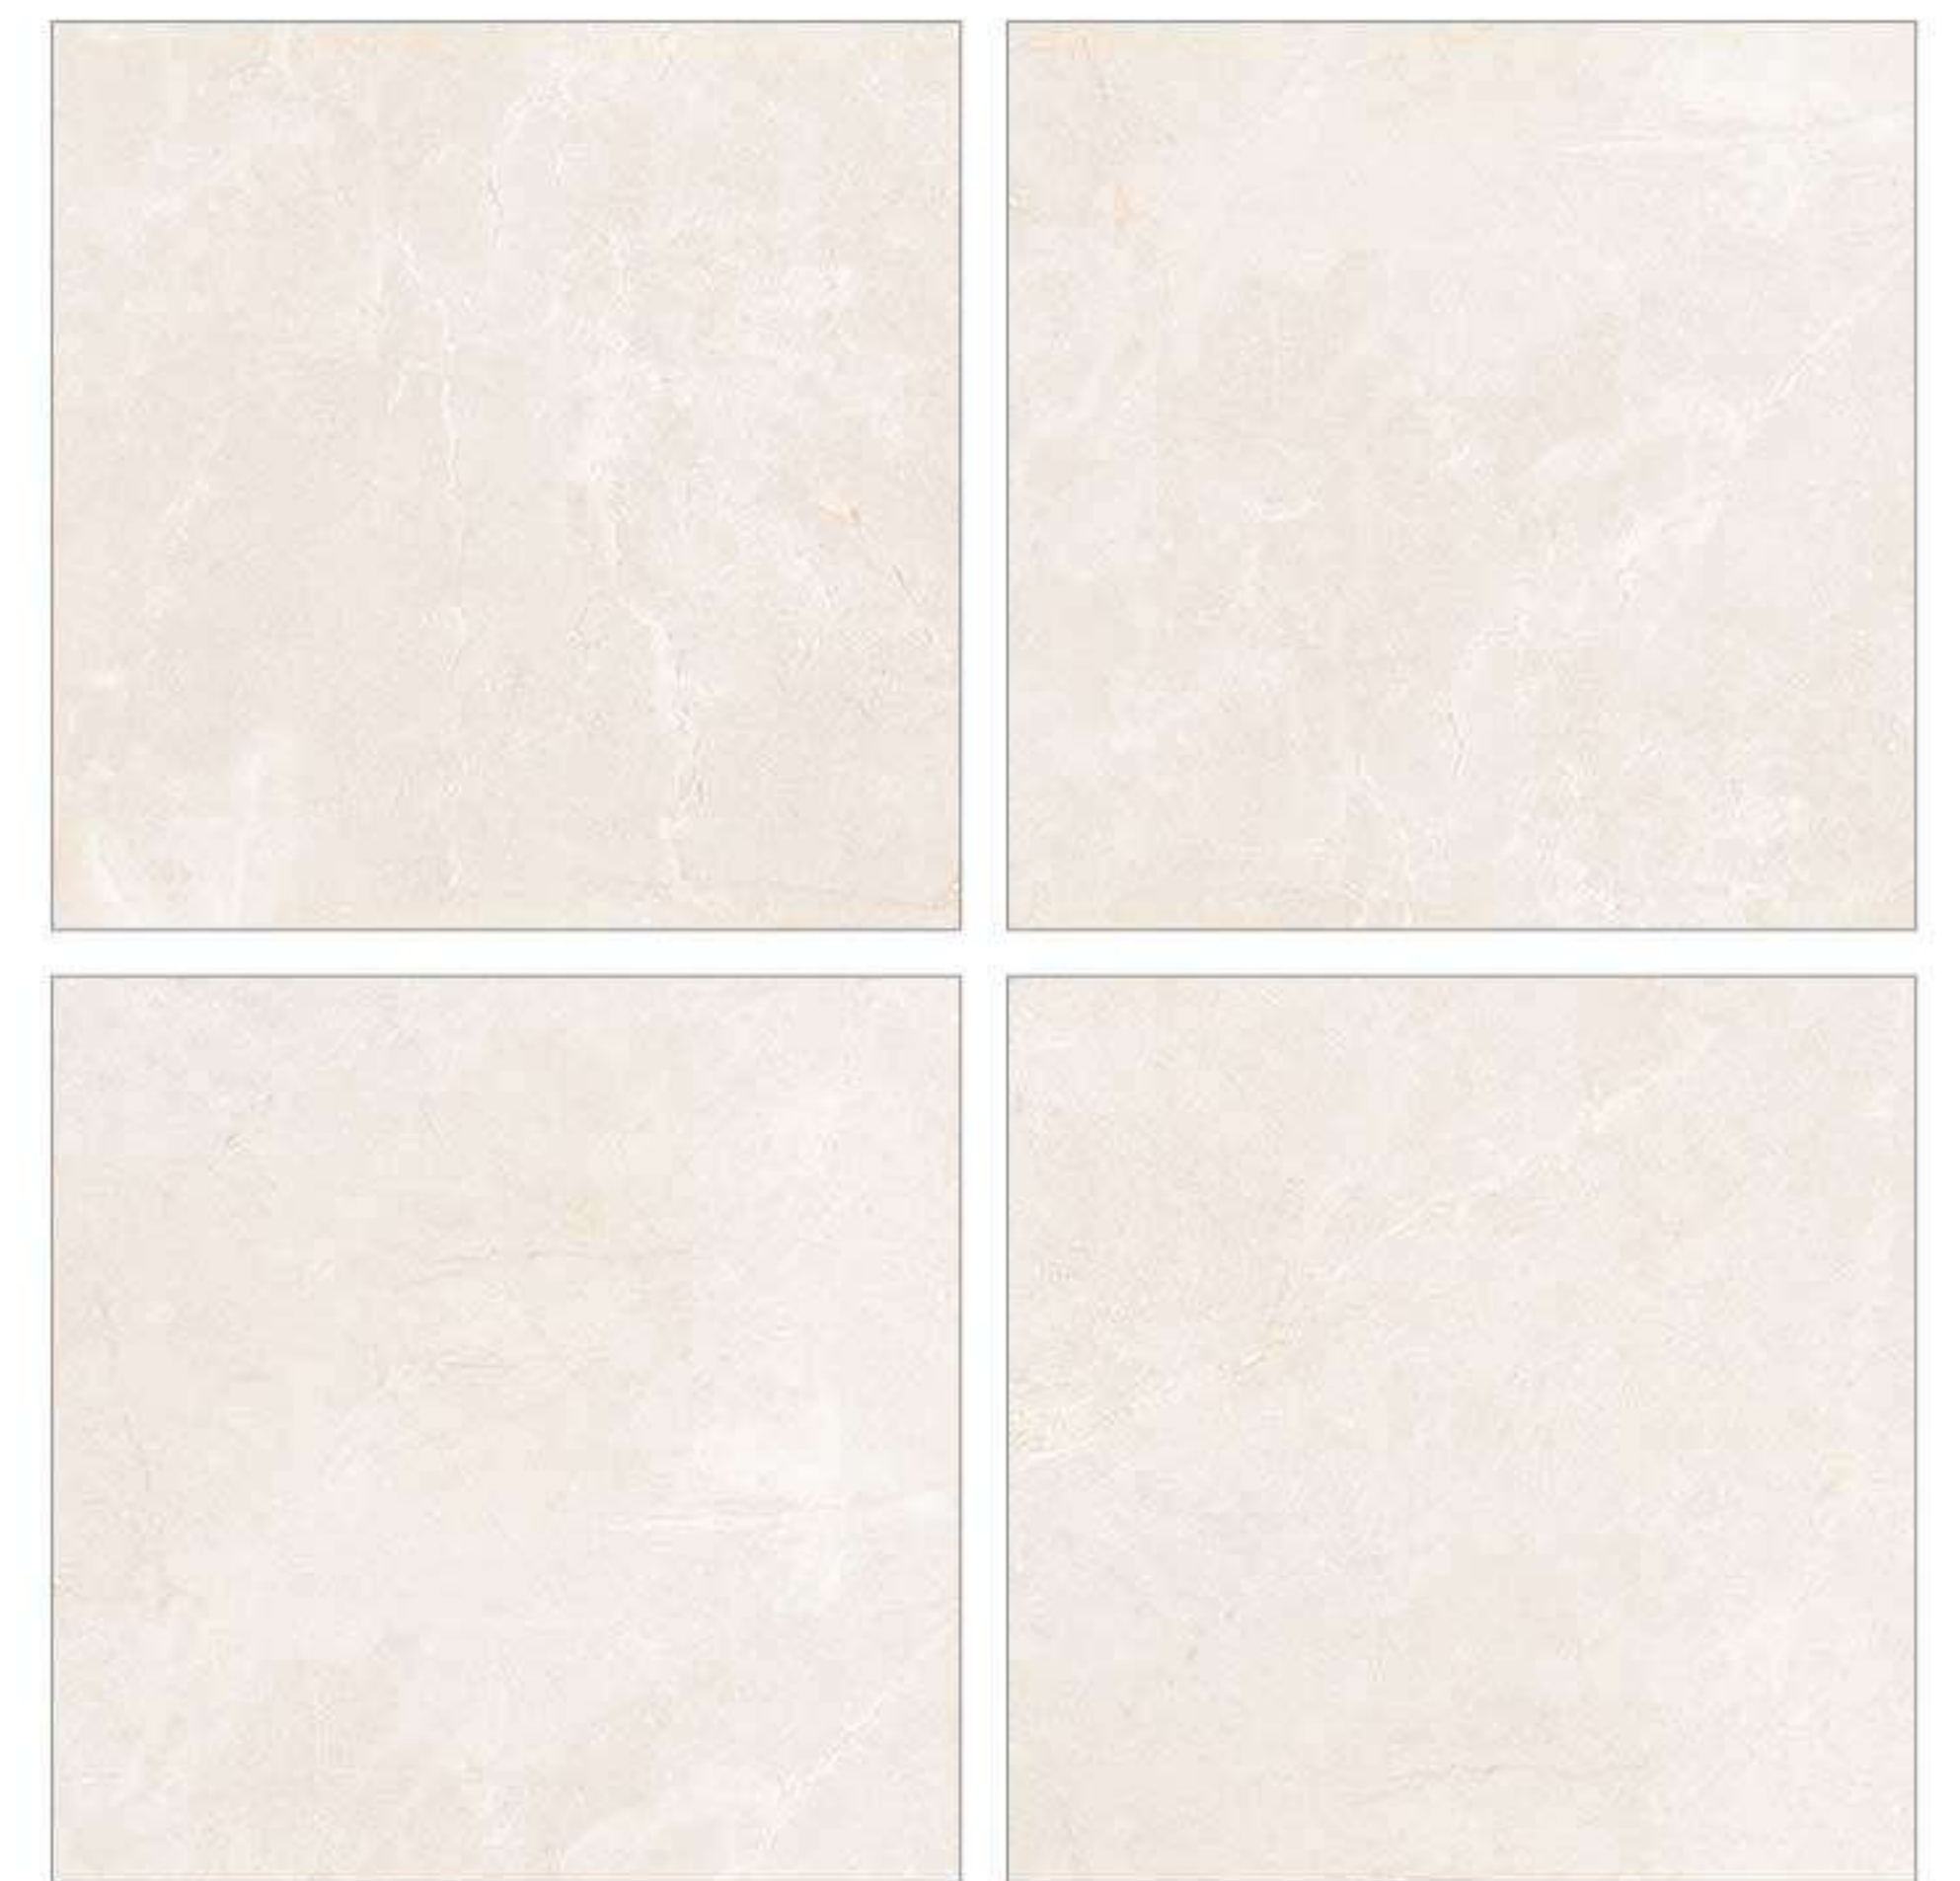

# AUSTRIA

60x60 cm. Diamond Edge

GREY

MATT / GLOSSY

BEIGE (4 FACES)

MATT / GLOSSY

CREAM

MATT / GLOSSY