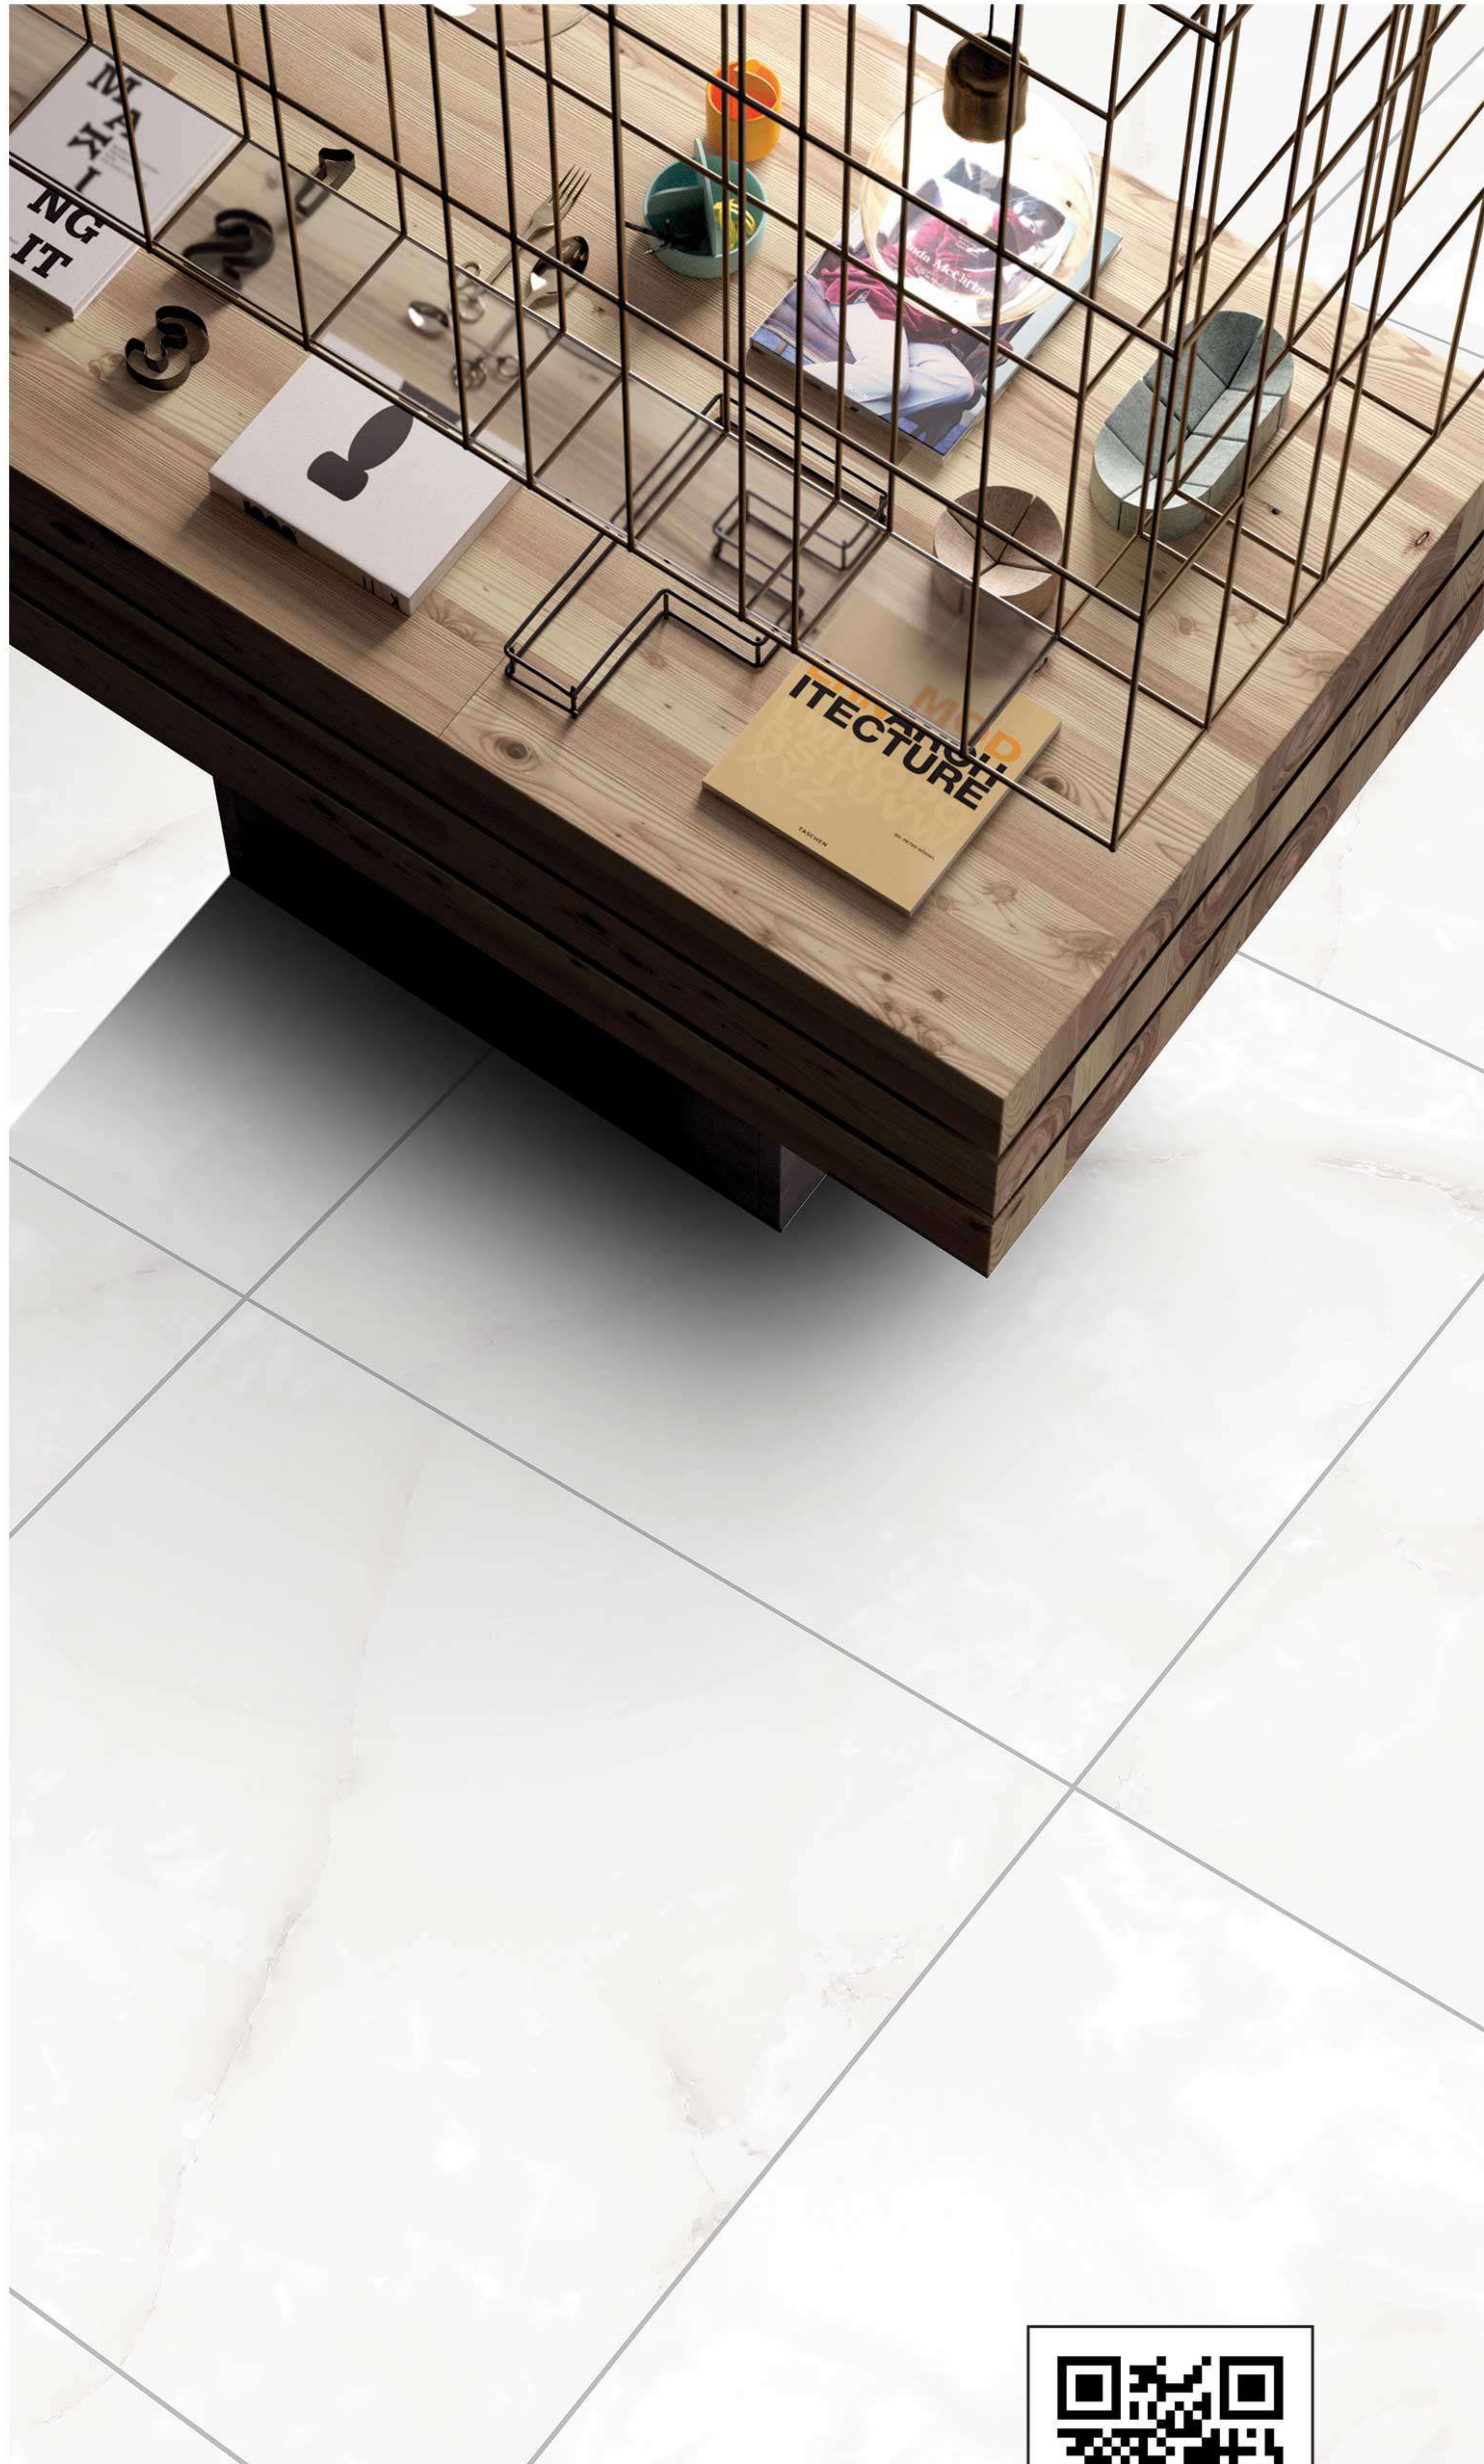

MATT / GLOSSY