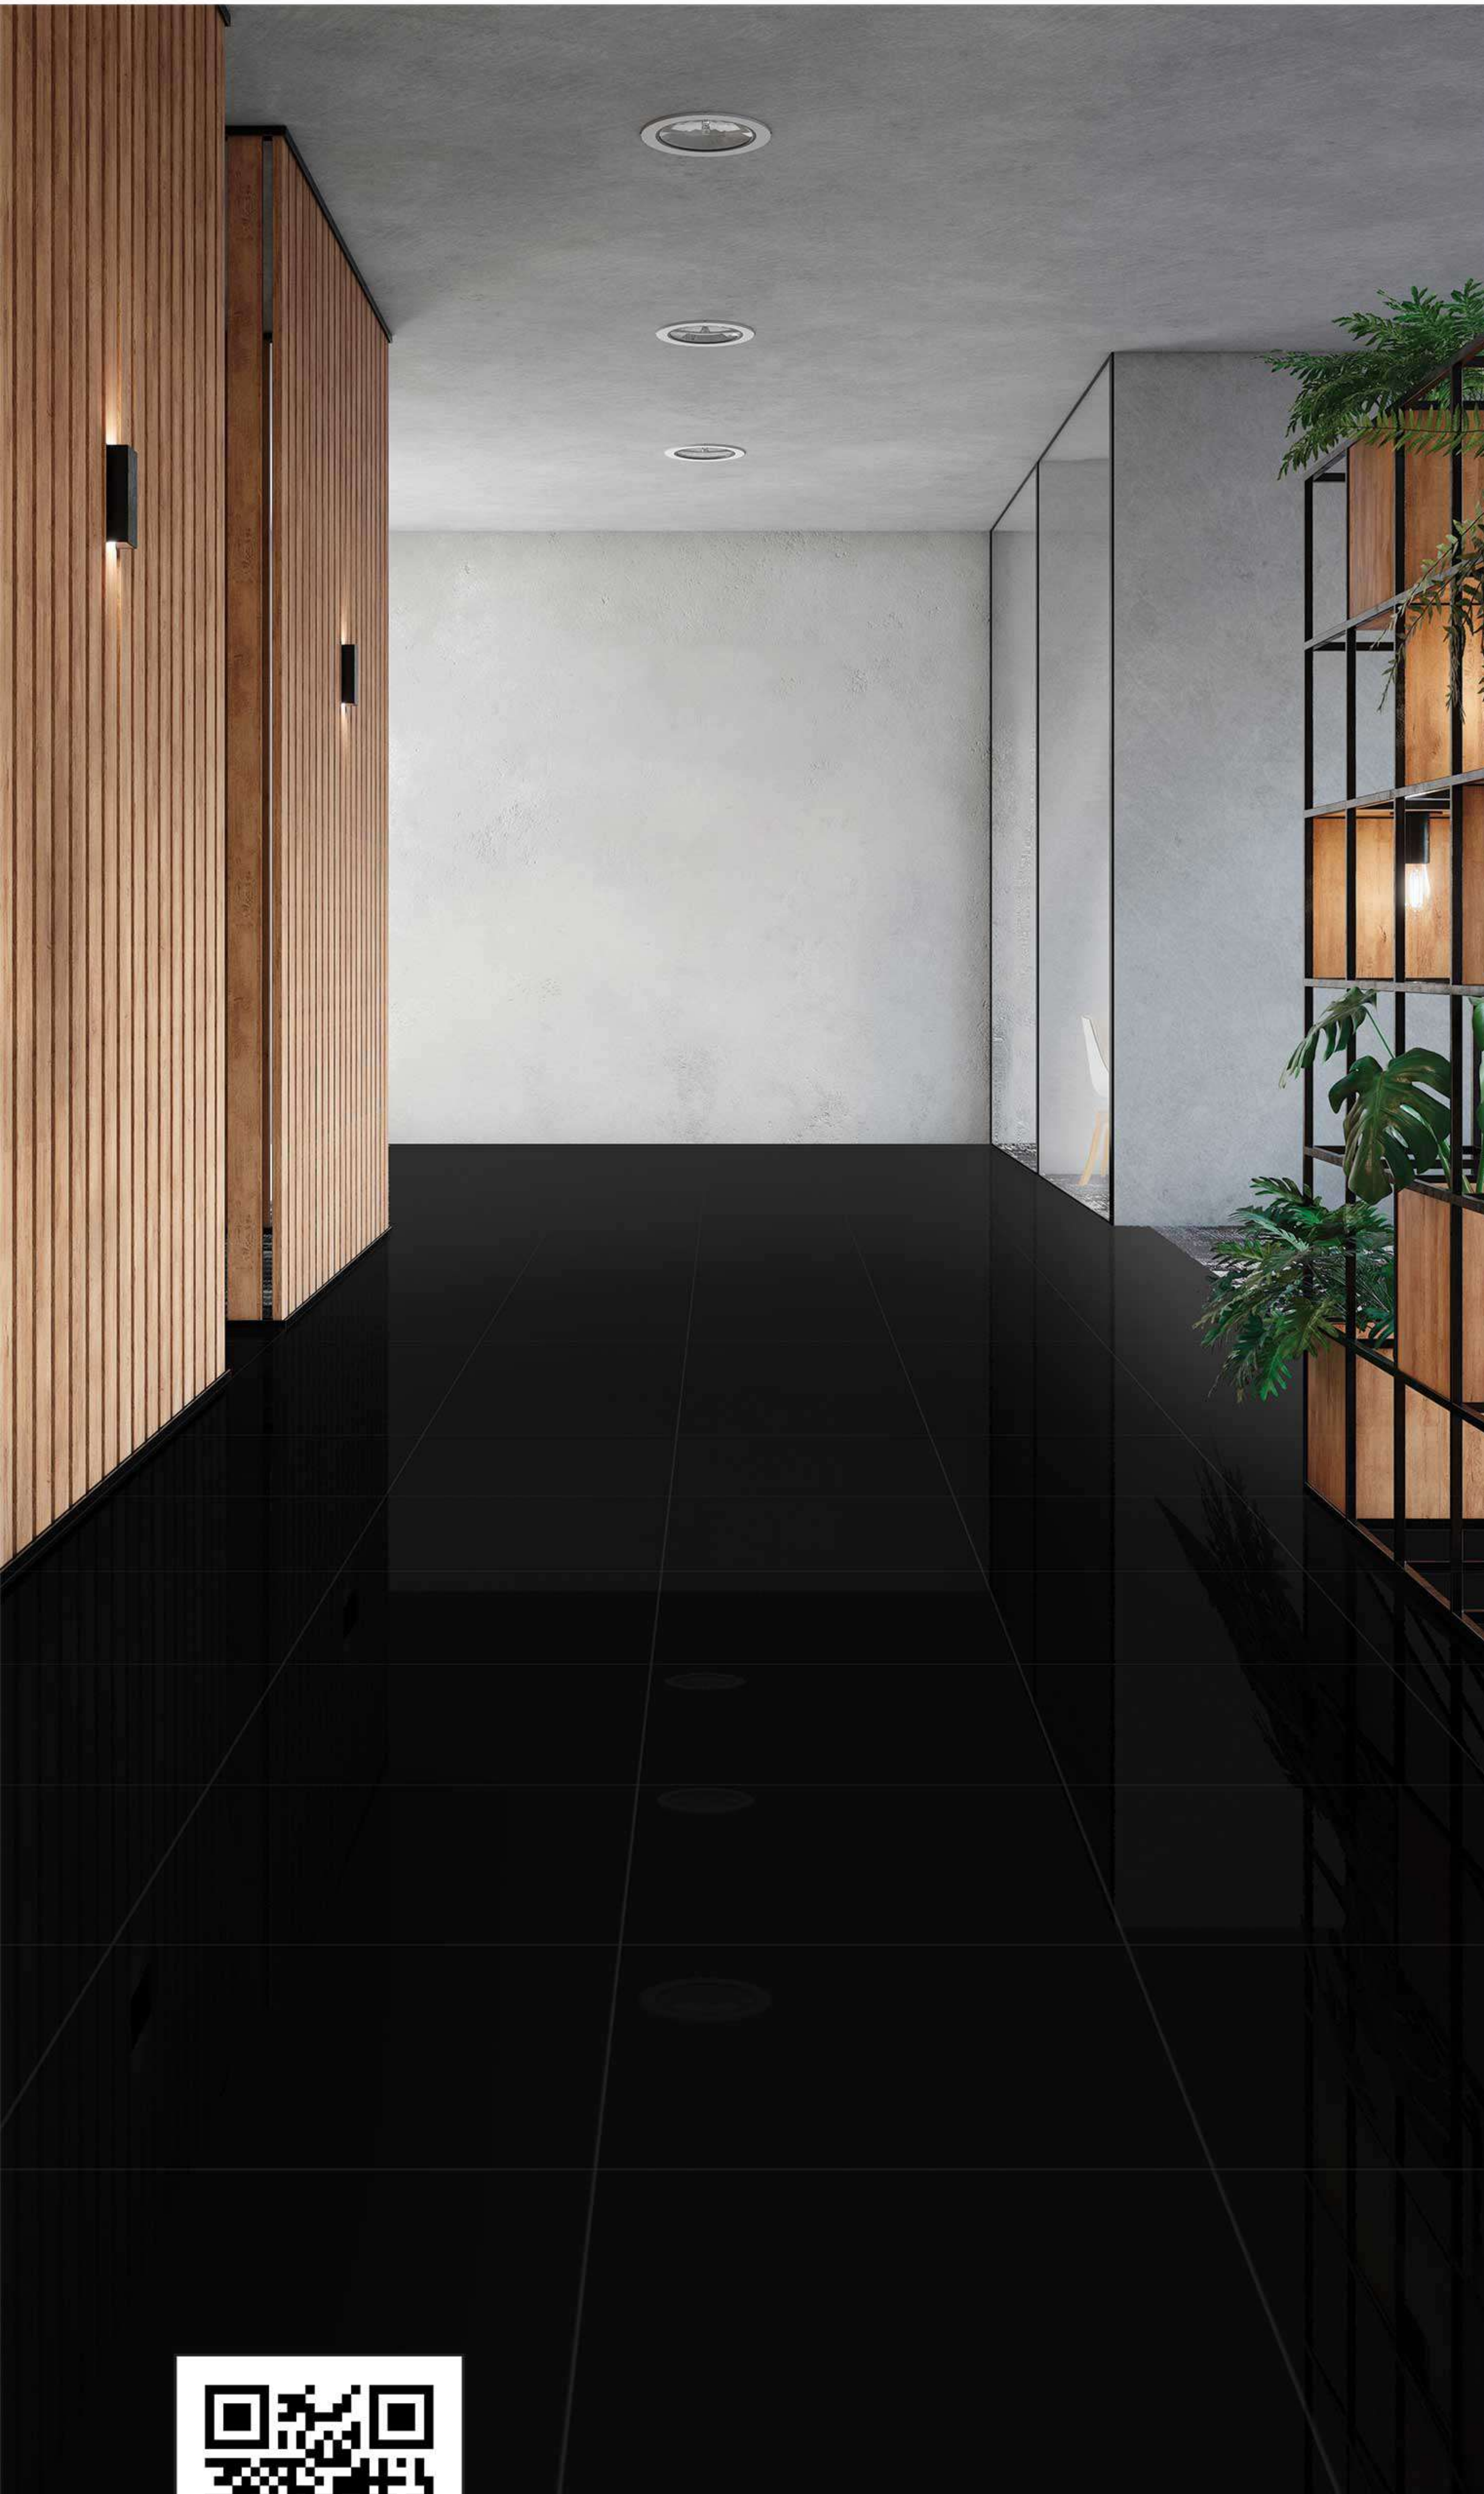

# SURFACE

60x60 cm. Diamond Edge

GREY LIGHT (6 FACES)

MATT / GLOSSY

40 | Al Maha Ceramics

GREY LIGHT (6 FACES)

MATT / GLOSSY

GREY

MATT / GLOSSY

WHITE (8 FACES)

MATT / GLOSSY

GREY (4 FACES)

MATT / GLOSSY

SNOW WHITE

MATT / GLOSSY

GREY LIGHT