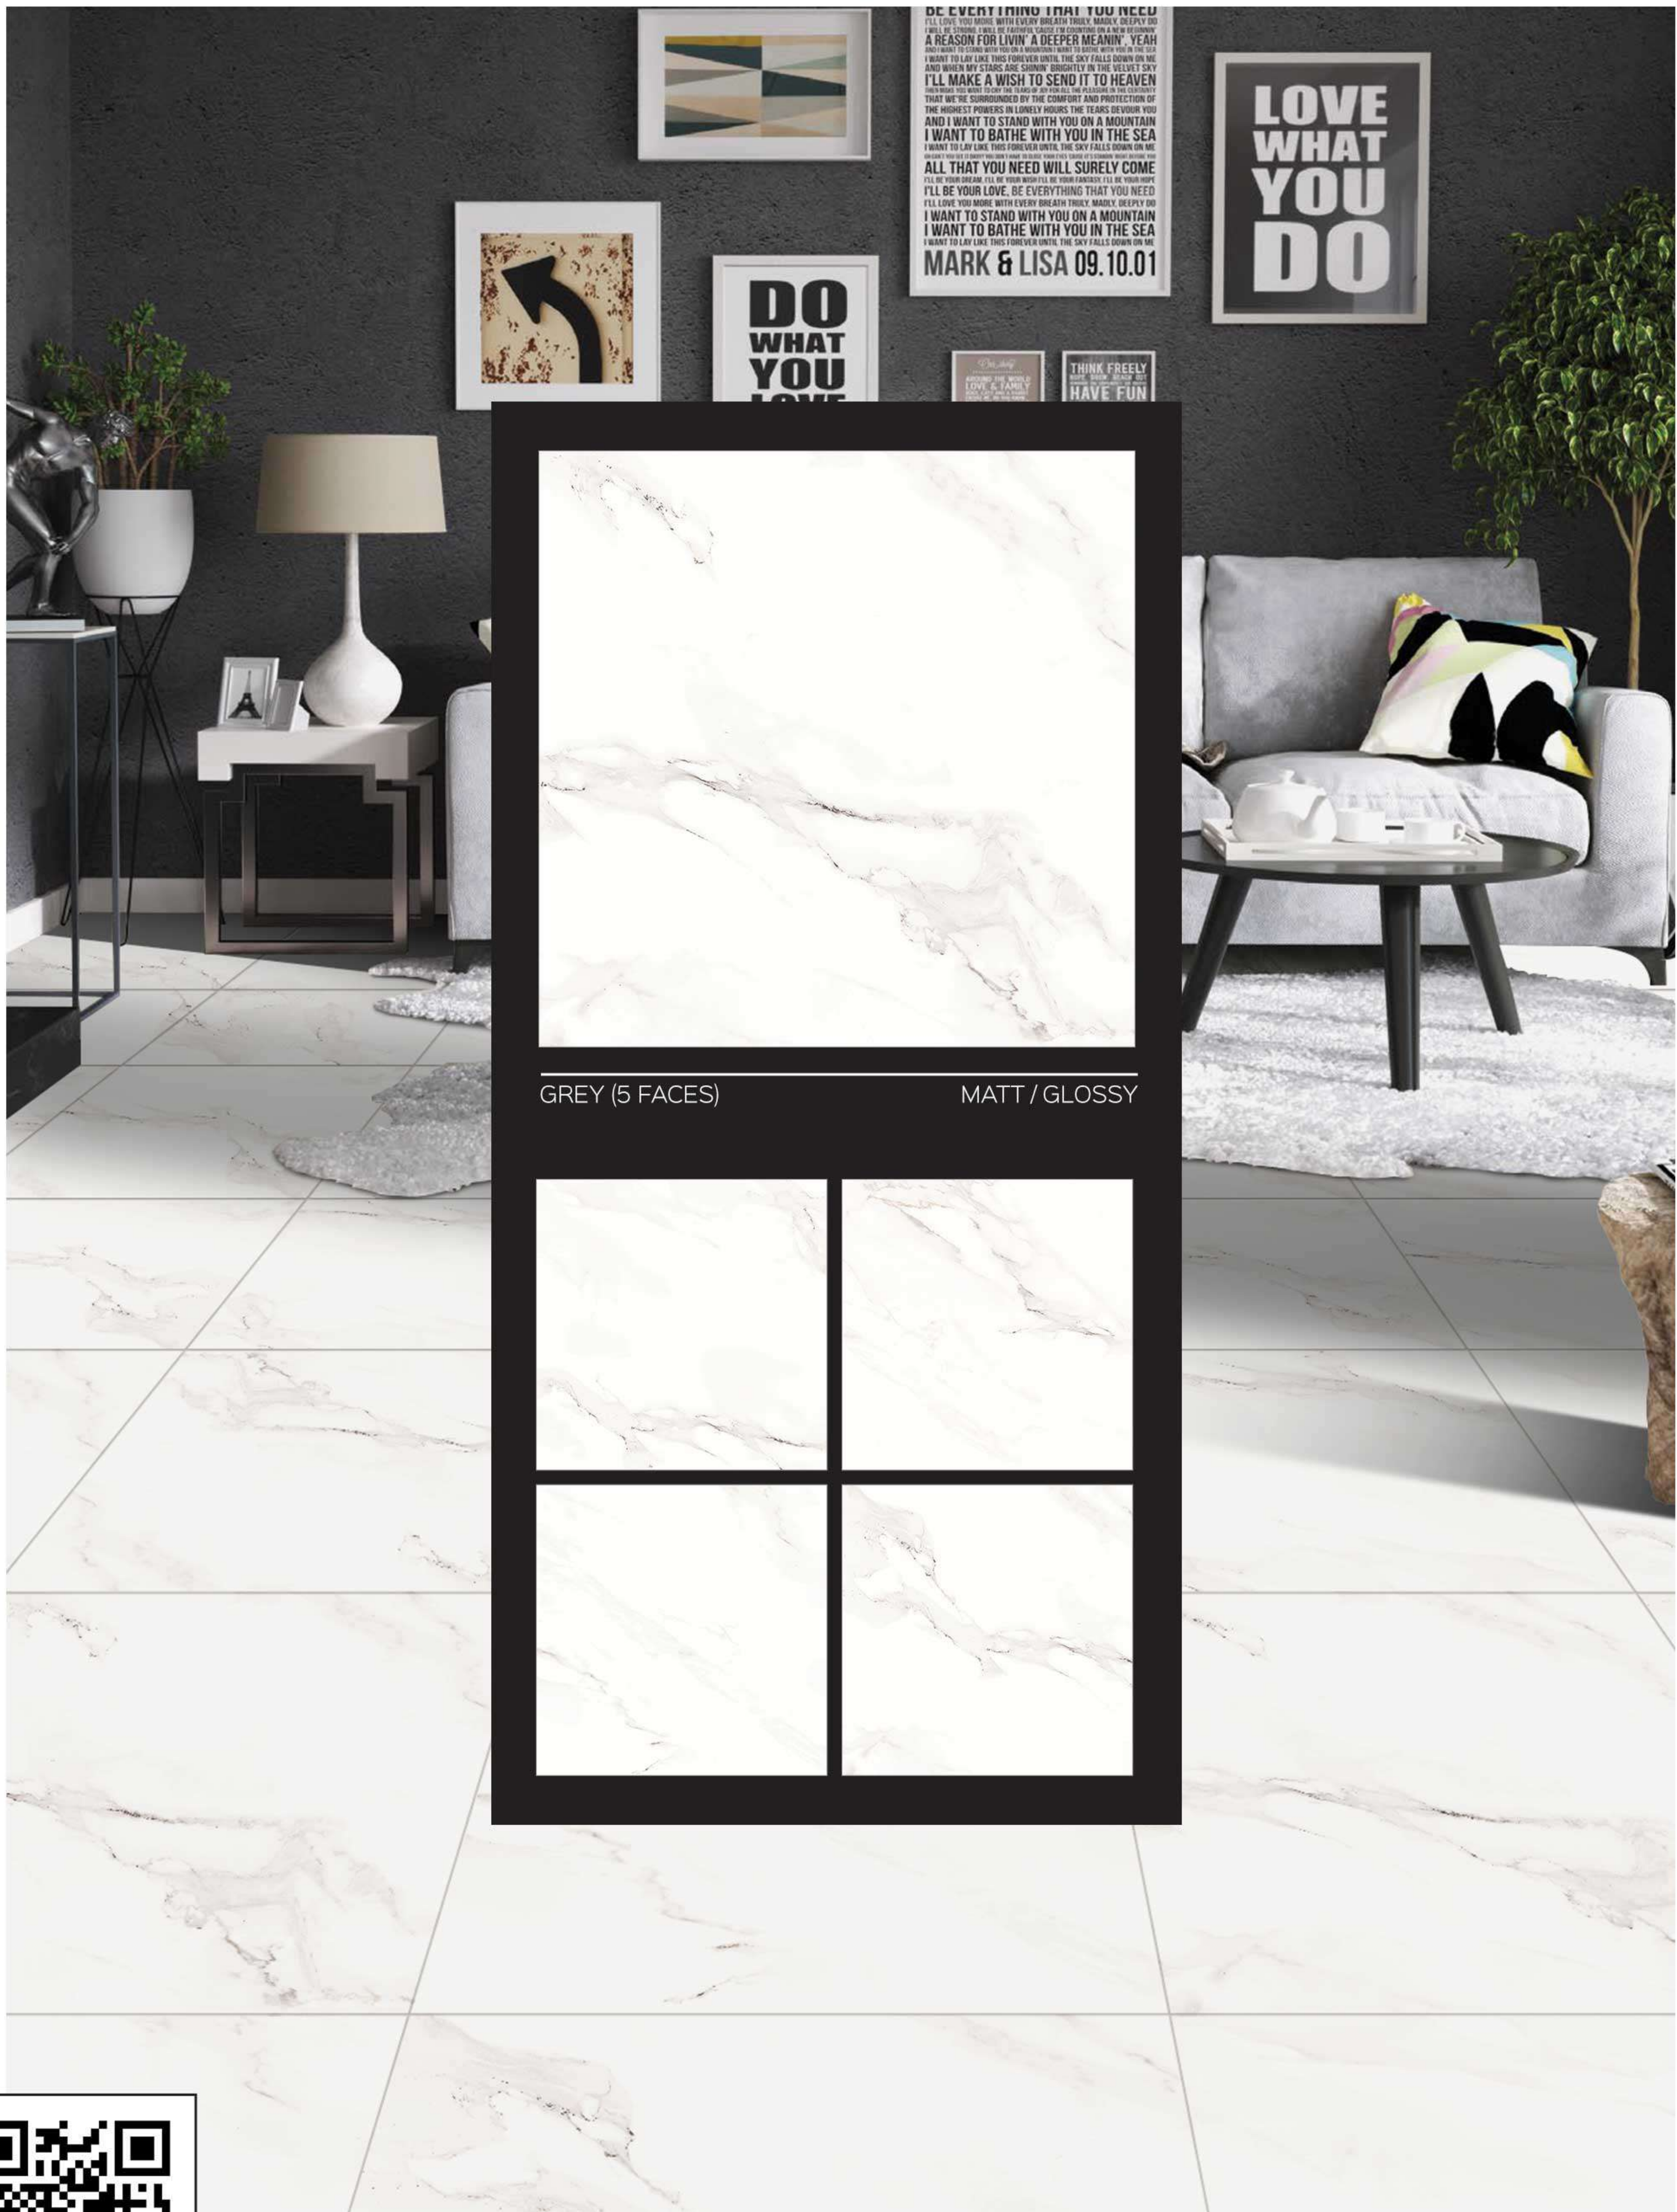

MATT / GLOSSY

GREY (5 FACES)