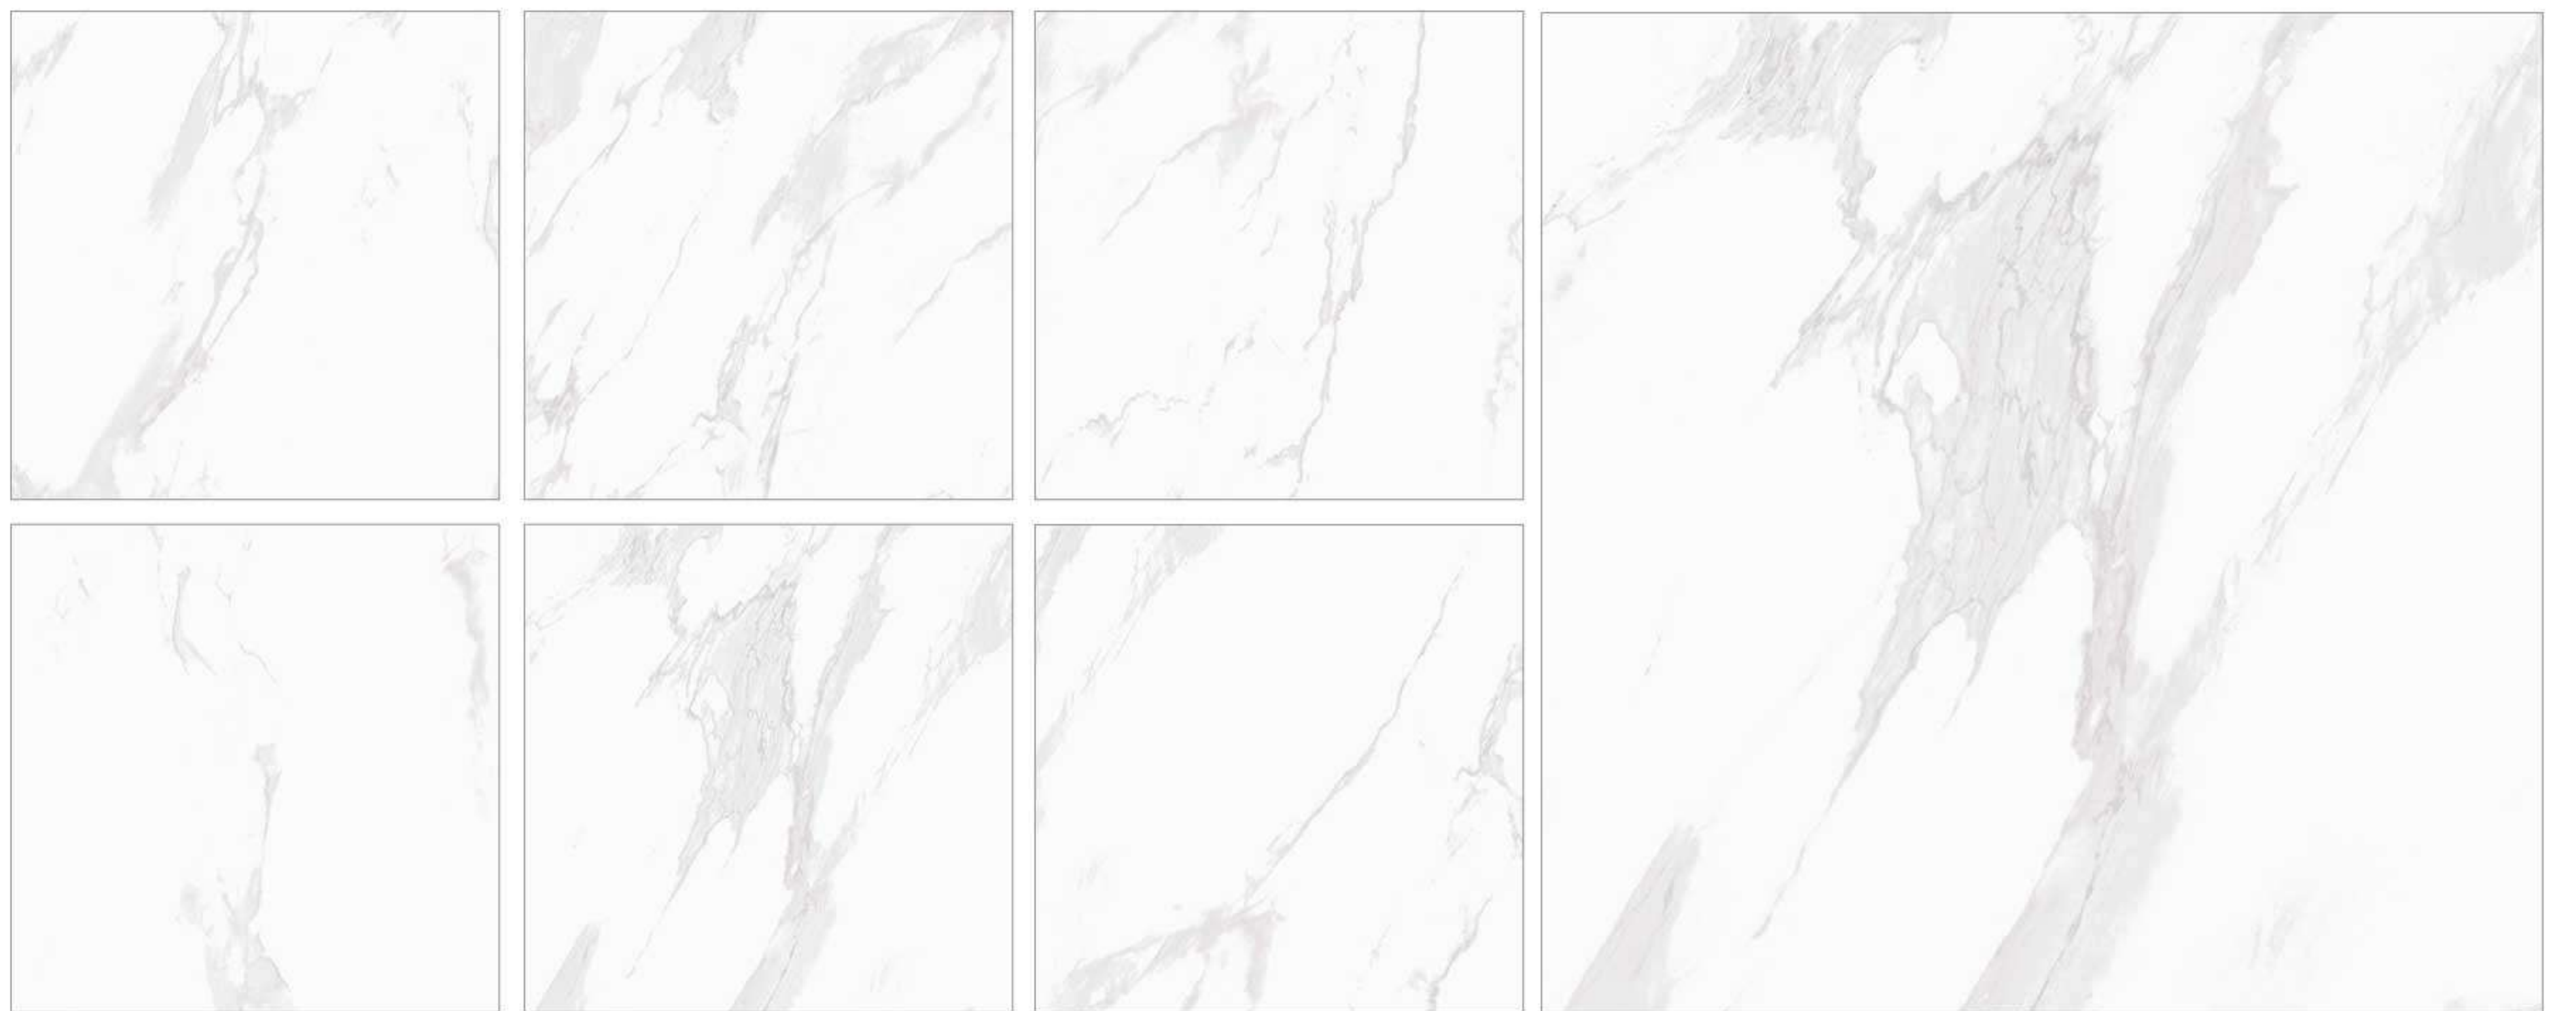

# SURFACE

60x60 cm. Diamond Edge

GREY LIGHT (6 FACES)

MATT / GLOSSY

40 | Al Maha Ceramics

GREY LIGHT (6 FACES)

MATT / GLOSSY

GREY