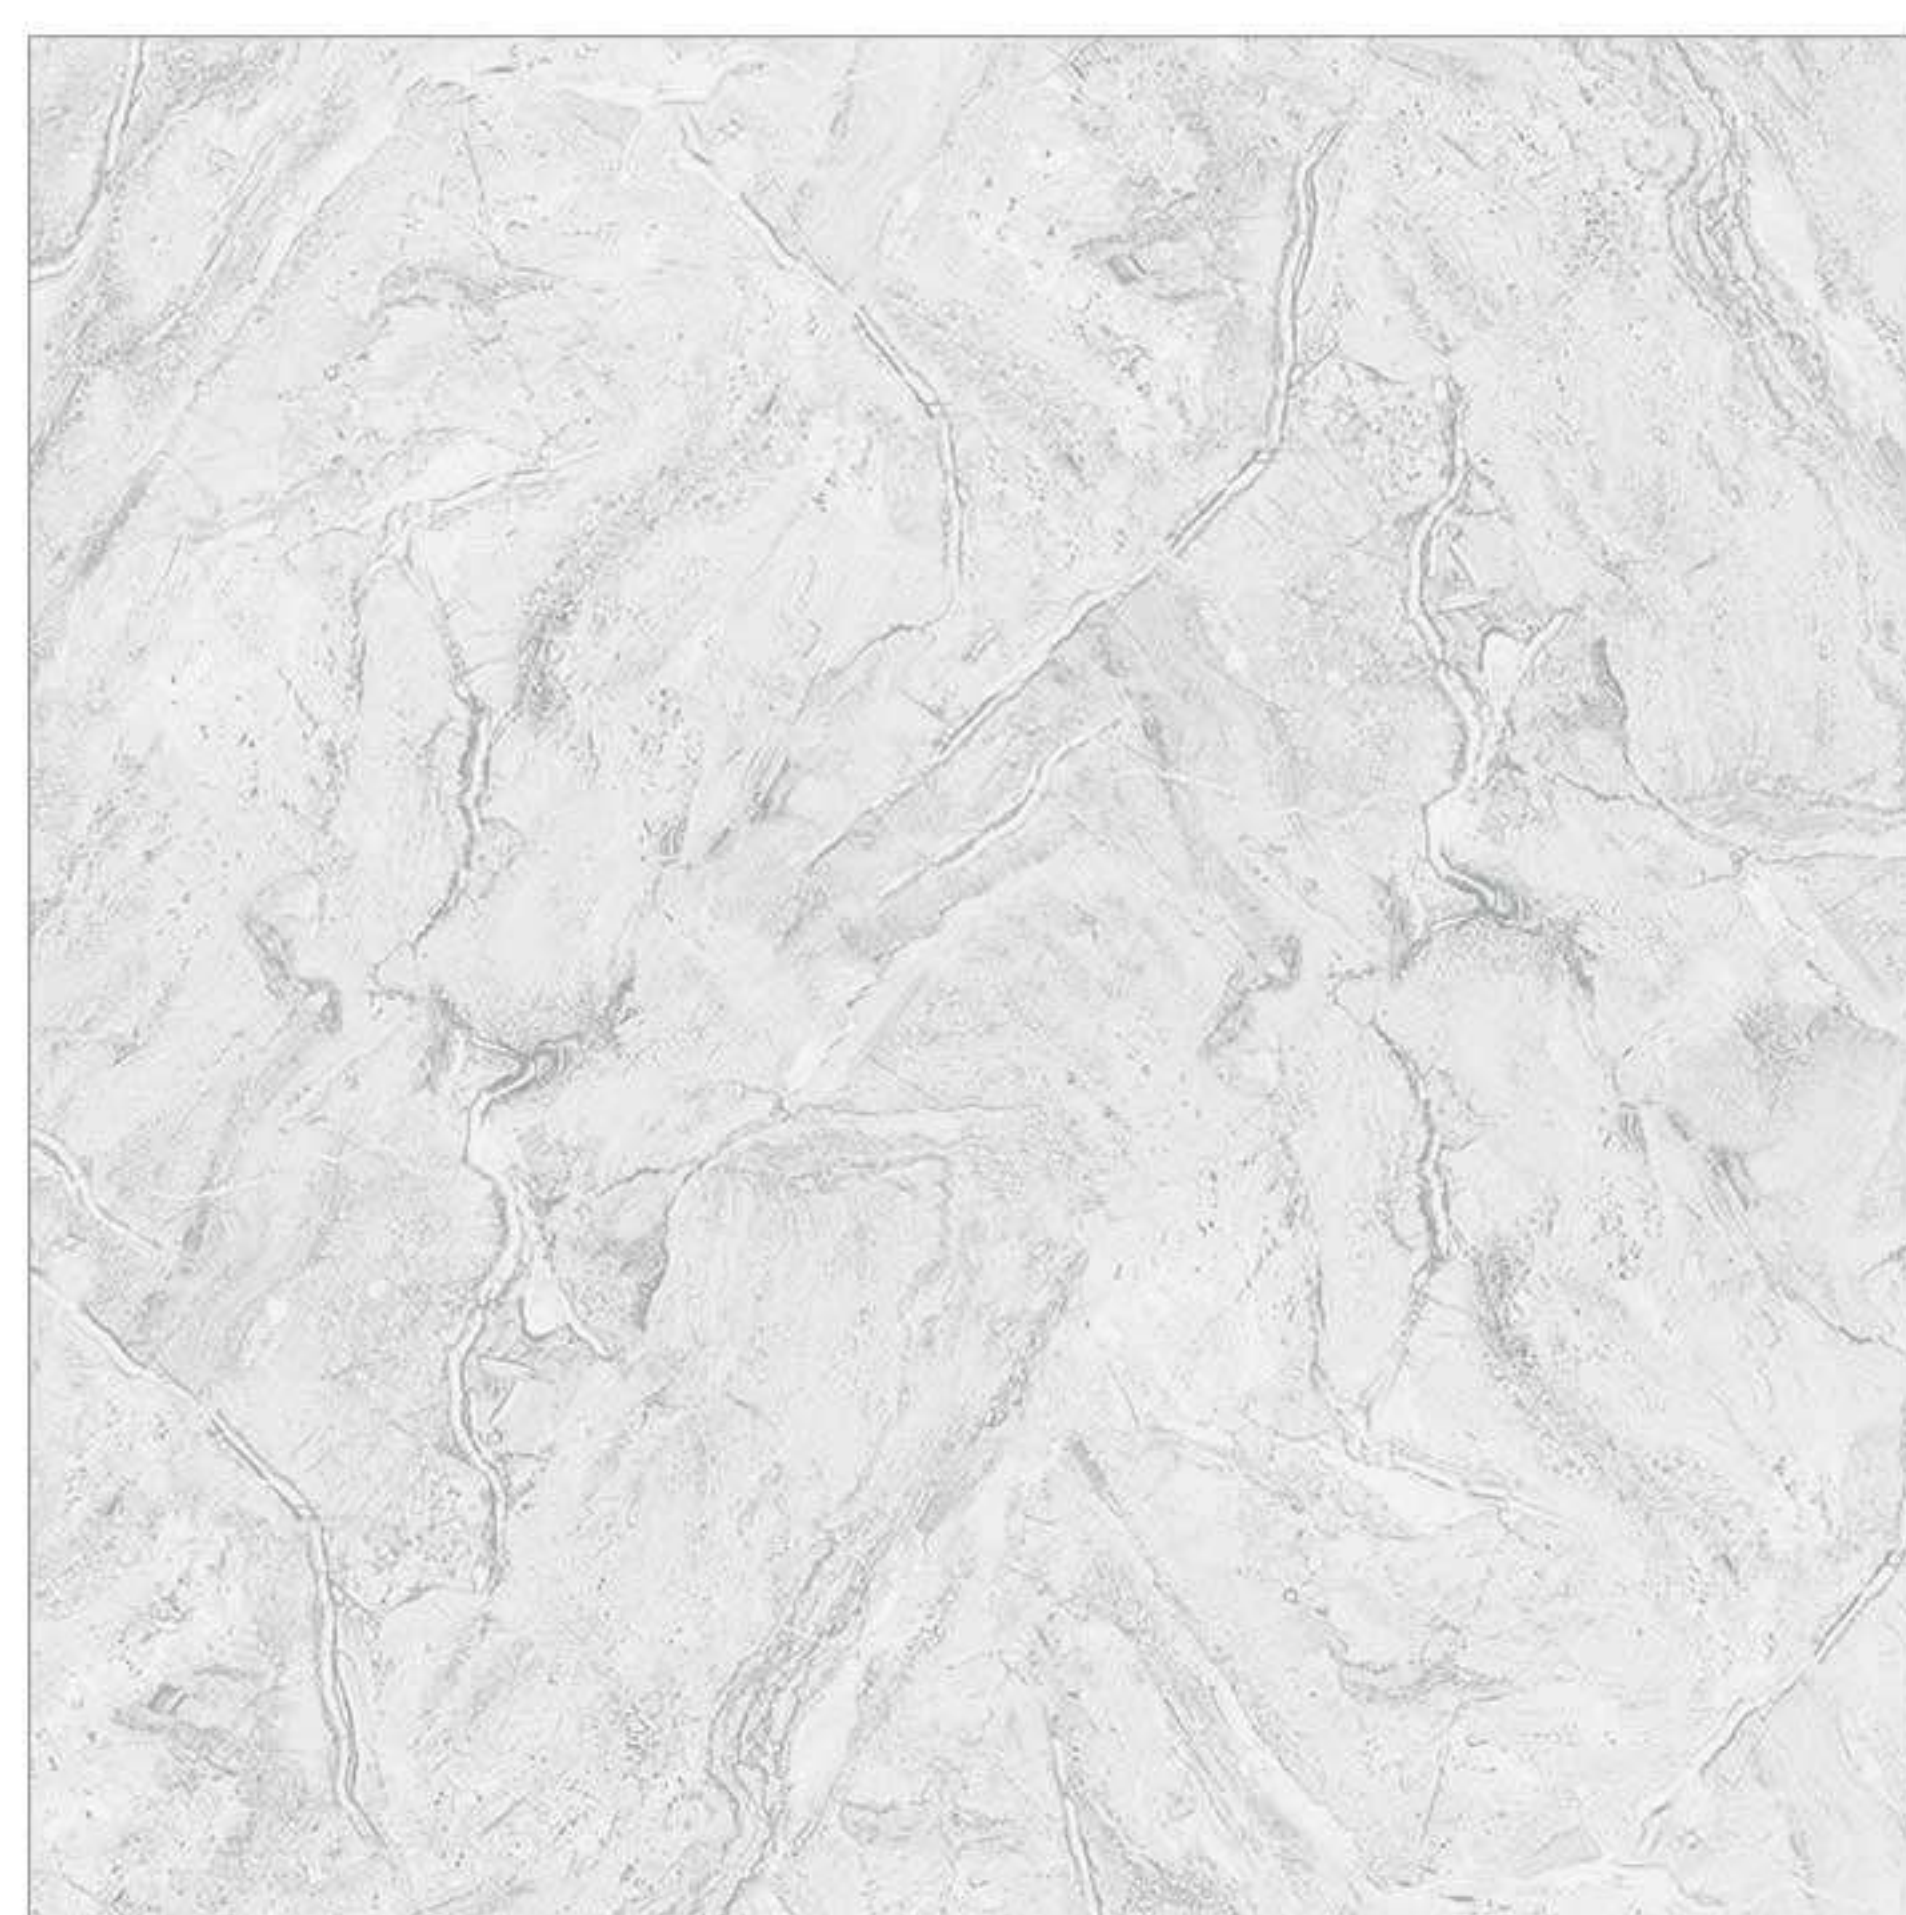

# FAIR

60x60 cm. Diamond Edge

GREY

MATT / GLOSSY

GREY

MATT / GLOSSY