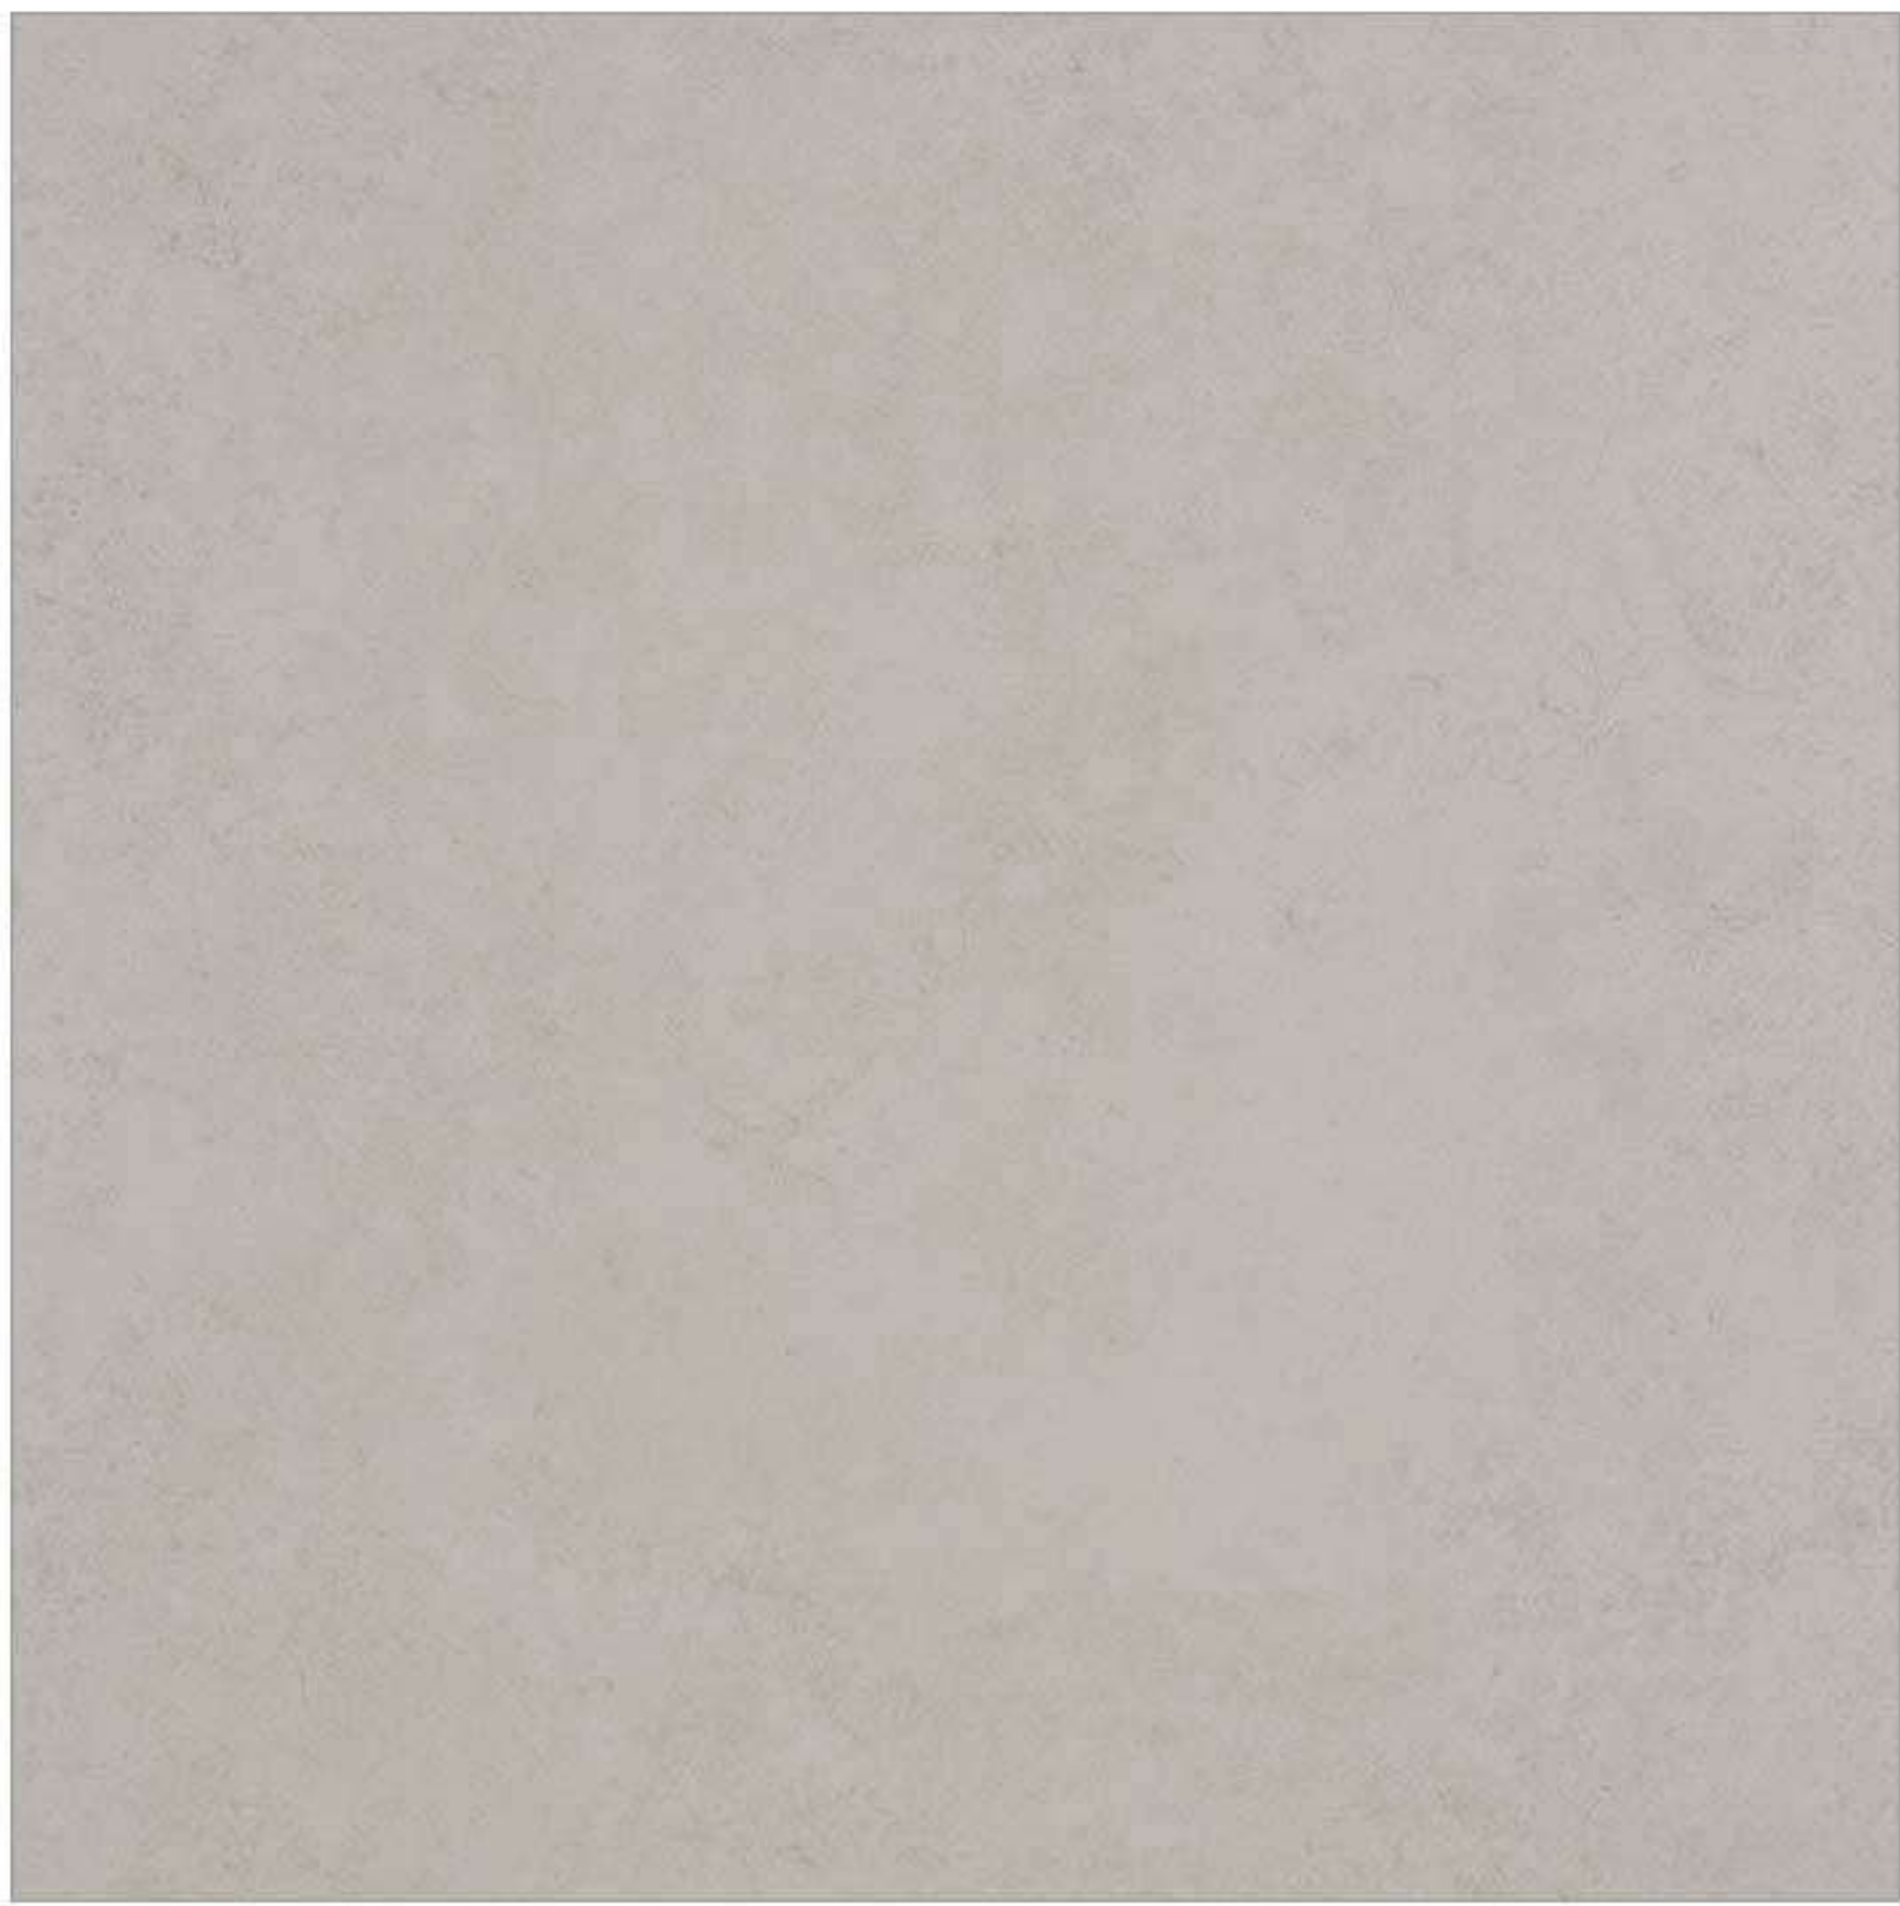

# CAPUCCINO

60x60 cm. Diamond Edge

IVORY (4 FACES)

MATT / GLOSSY

BEIGE

MATT / GLOSSY

WHITE

MATT / GLOSSY