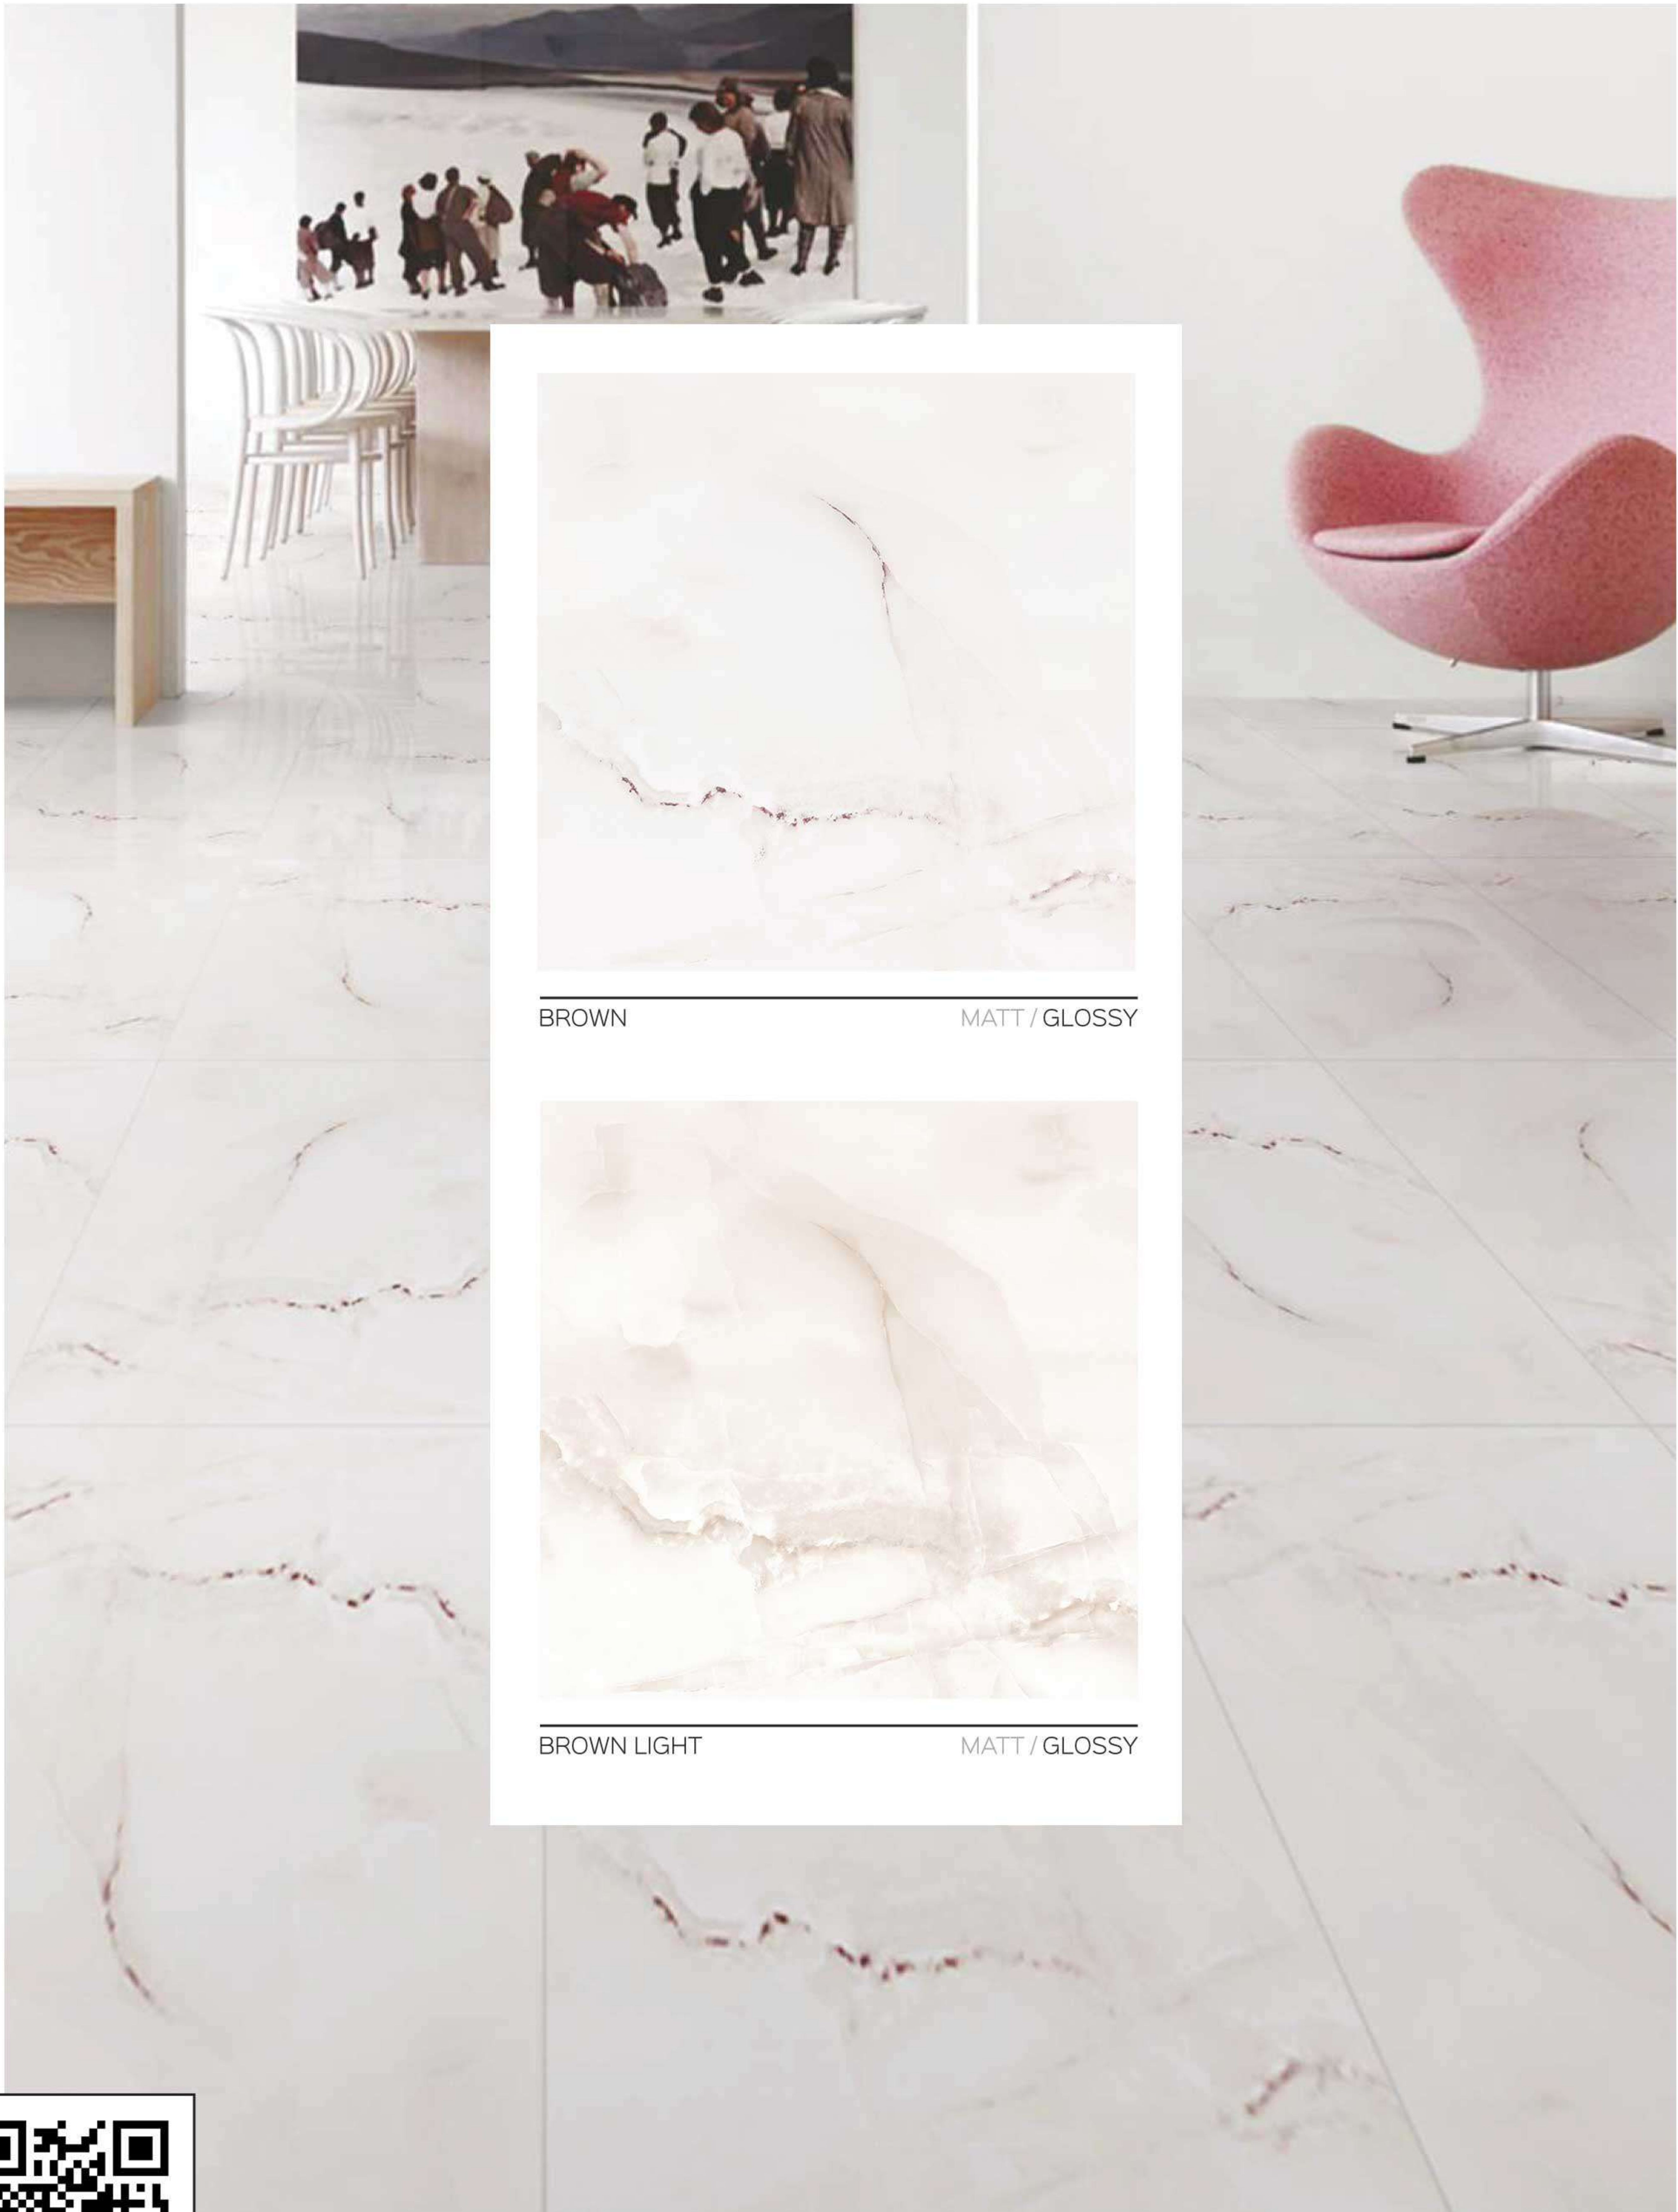

WHITE (4 FACES)

MATT / GLOSSY