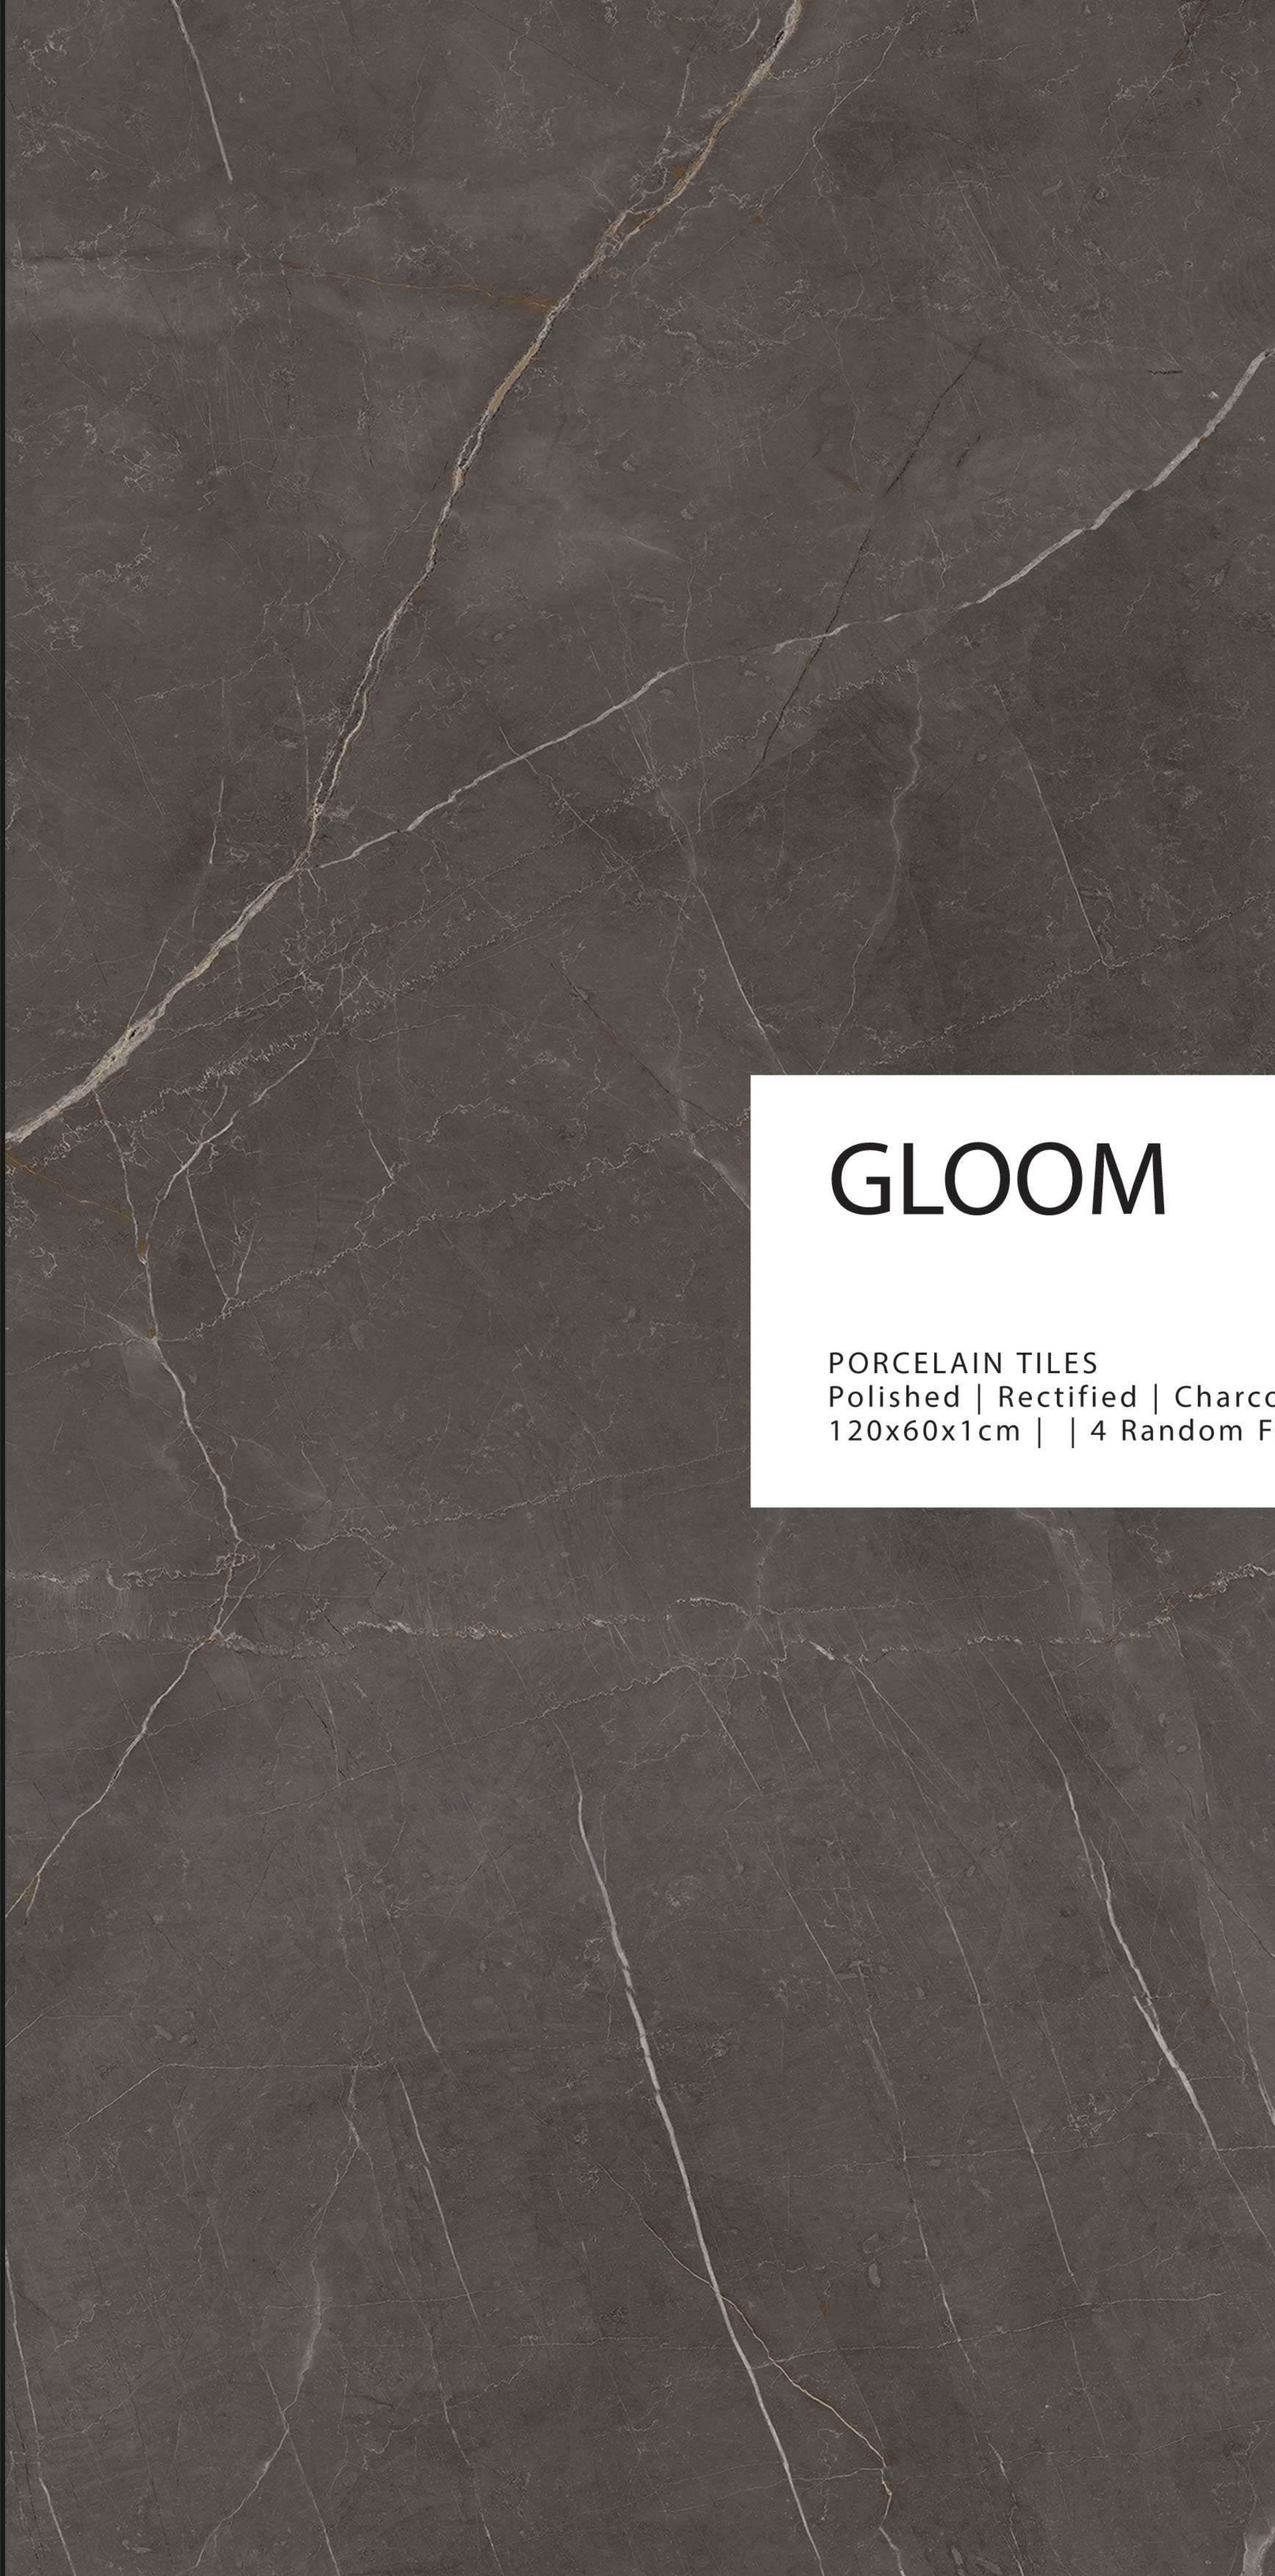

GLOOM

PORCELAIN TILES
Polished | Rectified | Charcoal
120x60x1cm | | 4 Random Faces